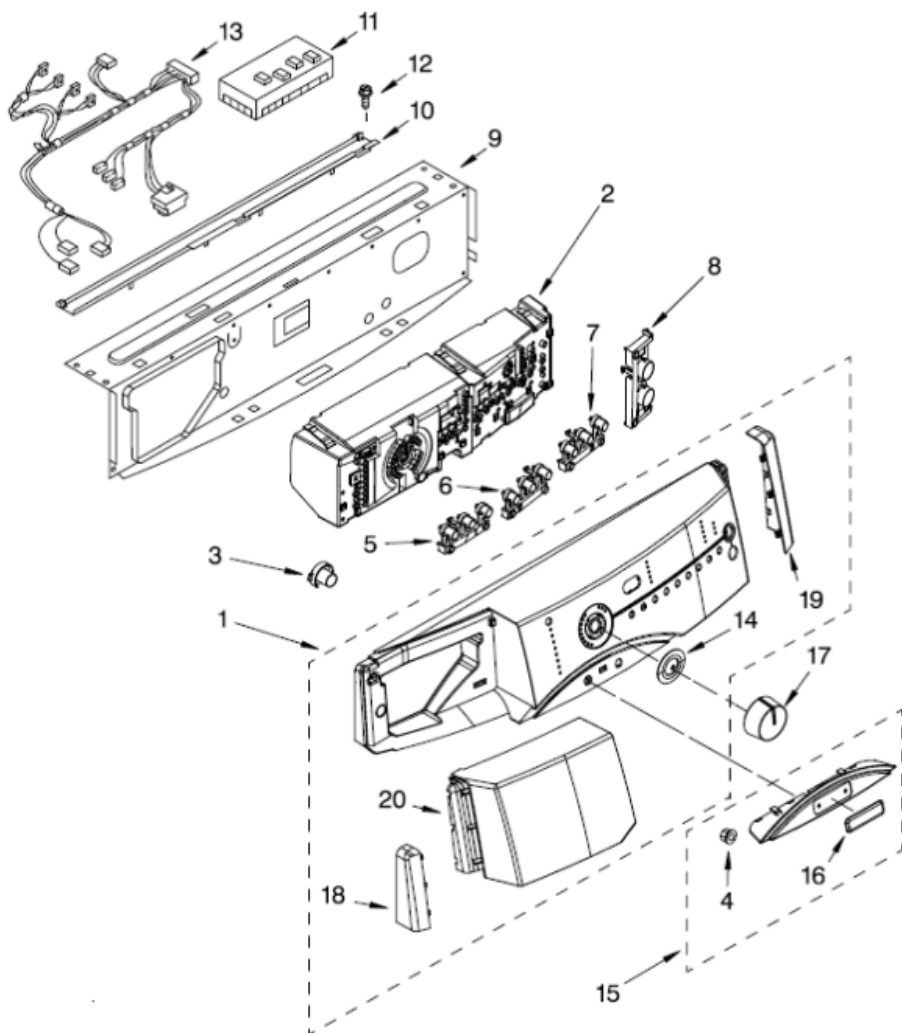

7MMFE8999SW0 PUERTA

7MMFE8999SW0 PUERTA

5	8182119	BELLOW (S/P)
6	8182210	CLAMP BELLOW (REAR) (S/P)
7	8182634	LOCK DOOR
8	8181760	SCREW (S/P)
9	8181651	HOOK DOOR (S/P)
10	8181758	SCREW (S/P)
14	8182211	CLAMP BELLOW (FRONT) (S/P)
15	8181659	CLAMP SUPPORT (S/P)
16	8181650	CLAMP GLASS (S/P)
17	8181785	SCREW (S/P)
18	8182153	FOAM DOOR HANDLE (S/P)
20	8182151	DOOR FRAME ASSEMBLY (S/P)
21	8181655	GLASS DOOR (S/P)
22	8182628	DOOR BACK SUPPORT (S/P)
23	8181843	HINGE DOOR (S/P)
24	8181660	SCREW (S/P)
25	8181661	SCREW (S/P)
26	8181718	TUBE DISPENSER TO BELLOW (S/P)
27	8182592	TRIM UPPER LETF (S/P)
28	8182595	COVER HINGE (OUTER) (S/P)
29	8182596	COVER HINGE (INNER) (S/P)
30	8182594	TRIM LOWER (S/P)
31	8182591	HANDLE DOOR (S/P)
32	8182779	CLIP TRIM (S/P)
33	8182593	TRIM UPPER RIGHT (S/P)
34	8181759	SCREW (S/P)

Distribuidor Autorizado

SurteRápido.com

Venta de Refacciones
Electrodomesticas

7MMFE8999SW0 TABLERO

7MMFE8999SW0 TABLERO

1	8183056	PANEL CONTROL (S/P)
2	8182150	USER INTERFACE (S/P)
3	8182601	BUTTON POWER (S/P)
4	8182183	PAL NUT (S/P)
5	8182604	BUTTON SET LEFT (S/P)
6	8182603	BUTTON SET MIDDLE (S/P)
7	8182602	BUTTON SET RIGHT (S/P)
8	8182180	BUTTON SET STAR (S/P)
9	8182224	BRACE FRONT TOP (S/P)
10	8181640	CHANNEL WATER (S/P)
11	8182774	MICROCOMPUTER MACHINE CONTROL (S/P)
12	8181756	SCREW (S/P)
13	8182212	HARNESS WIRING (S/P)
14	8182171	BEZZEL KNOB (S/P)
15	8183058	OVERLAY DOOR (S/P)
16	8183059	MEDALLION (S/P)
17	8182175	KNOB CONTROL (S/P)
18	8182599	ENDCAP LEFT (S/P)
19	8182600	ENDCAP RIGHT (S/P)
20	8183057	HANDLE DRAWER (S/P)