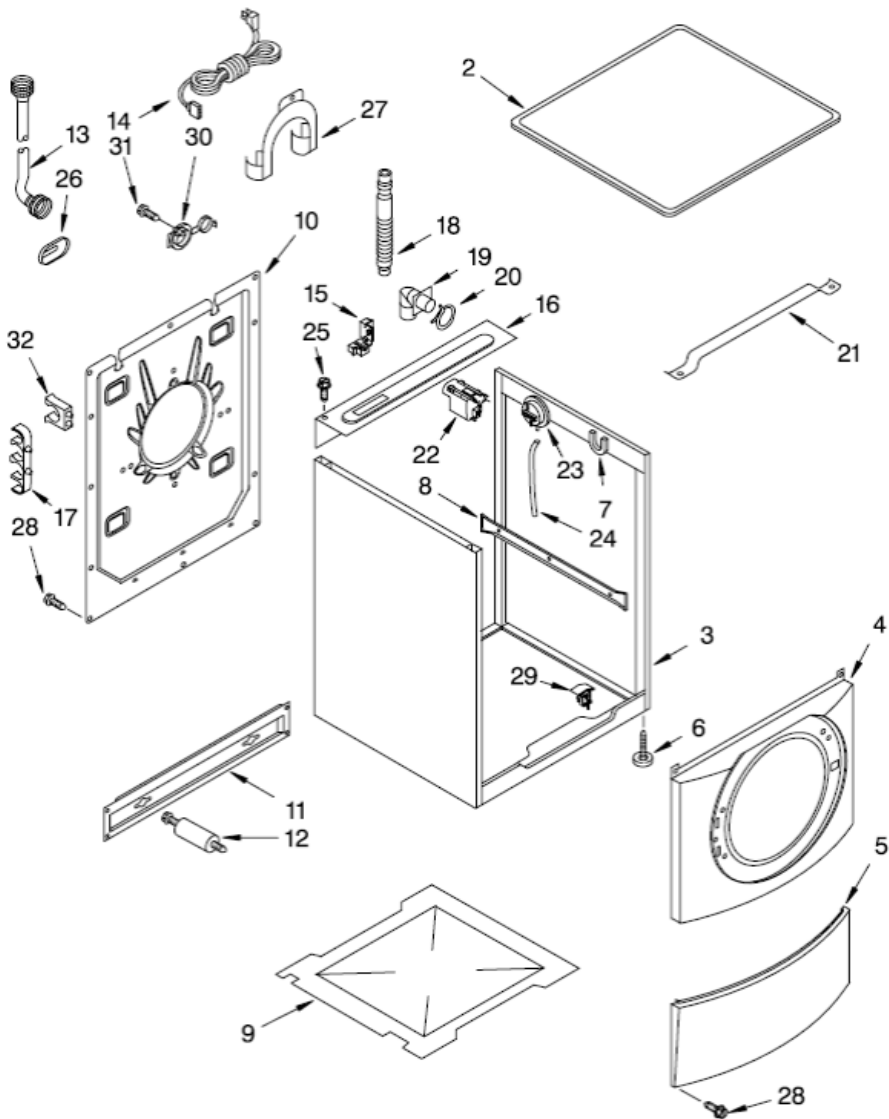

Distribuidor Autorizado

SurteRápido.com

Venta de Refacciones
Electrodomesticas

7MMFE8999SW0 GABINETE

7MMFE8999SW0 GABINETE

2	8181641	TOP (S/P)
3	8182609	GABINET (S/P)
4	8182605	PANEL FRONT (S/P)
5	8181643	TOE PANEL (S/P)
6	8181636	FOOT LEVELING (4) (S/P)
7	8181763	BRACKET SPRING (S/P)
8	8183008	BRACE SIDE PANEL (S/P)
9	8181635	PAN BOTTOM (S/P)
10	8182698	PANEL REAR (S/P)
11	8182661	BRACE TRANSPORT (S/P)
12	285955	BOLT SHIPPING (UPPER) (S/P)
13	89503	HOSE
14	8183009	CORD POWER (S/P)
15	8182635	STRAIN RELIEF (S/P)
16	8182607	BRACE REAR (S/P)
17	8182701	CLIP DRAIN HOSE (S/P)
18	8181737	HOSE DRAIN (OUTER) (S/P)
19	8181738	CONNECTOR DRAIN HOSE (S/P)
20	3367052	CLAMP HOSE (S/P)
21	8181632	BRACE TOP (S/P)
22	8183019	FILTER INTERFERENCE (S/P)
23	8181695	SWITCH PRESSURE (S/P)
24	8181739	HOSE PRESSURE SWITCH (S/P)
25	8181691	SCREW (S/P)
26	8540268	COVER TRANSPORT (S/P)
27	8540021	STORAGE HOSE (S/P)
28	8181828	SCREW (S/P)
29	8182830	MICROSWITCH (S/P)
30	8182699	SLEEVE CORD SUPPORT (S/P)
31	8182201	SCREW (S/P)
32	8182702	CLIP OUTER HOSE HOLDER (S/P)

7MMFE8999SW0 PUERTA

7MMFE8999SW0 PUERTA

5	8182119	BELLOW (S/P)
6	8182210	CLAMP BELLOW (REAR) (S/P)
7	8182634	LOCK DOOR
8	8181760	SCREW (S/P)
9	8181651	HOOK DOOR (S/P)
10	8181758	SCREW (S/P)
14	8182211	CLAMP BELLOW (FRONT) (S/P)
15	8181659	CLAMP SUPPORT (S/P)
16	8181650	CLAMP GLASS (S/P)
17	8181785	SCREW (S/P)
18	8182153	FOAM DOOR HANDLE (S/P)
20	8182151	DOOR FRAME ASSEMBLY (S/P)
21	8181655	GLASS DOOR (S/P)
22	8182628	DOOR BACK SUPPORT (S/P)
23	8181843	HINGE DOOR (S/P)
24	8181660	SCREW (S/P)
25	8181661	SCREW (S/P)
26	8181718	TUBE DISPENSER TO BELLOW (S/P)
27	8182592	TRIM UPPER LETF (S/P)
28	8182595	COVER HINGE (OUTER) (S/P)
29	8182596	COVER HINGE (INNER) (S/P)
30	8182594	TRIM LOWER (S/P)
31	8182591	HANDLE DOOR (S/P)
32	8182779	CLIP TRIM (S/P)
33	8182593	TRIM UPPER RIGHT (S/P)
34	8181759	SCREW (S/P)