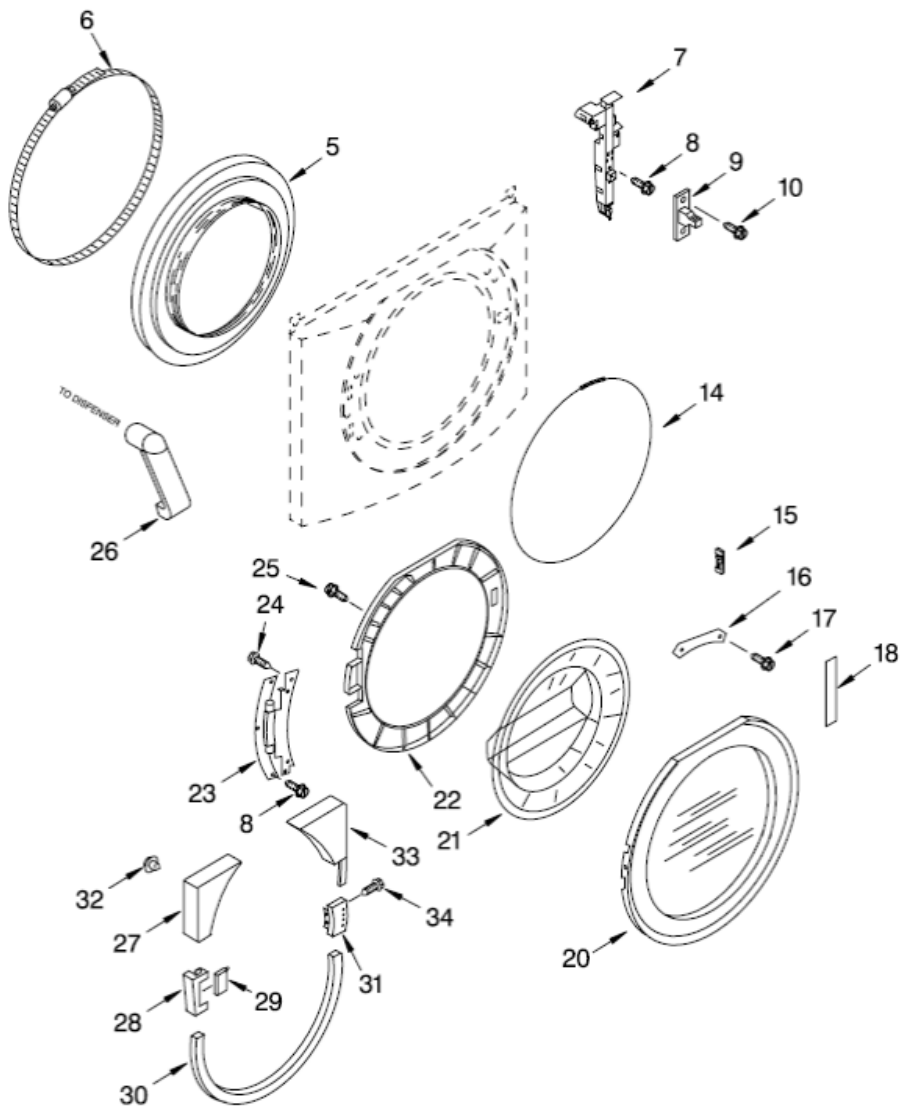

Distribuidor Autorizado

SurteRápido.com

Venta de Refacciones
Electrodomesticas

7MMFE8999SW0 GABINETE

7MMFE8999SW0 GABINETE

2	8181641	TOP (S/P)
3	8182609	GABINET (S/P)
4	8182605	PANEL FRONT (S/P)
5	8181643	TOE PANEL (S/P)
6	8181636	FOOT LEVELING (4) (S/P)
7	8181763	BRACKET SPRING (S/P)
8	8183008	BRACE SIDE PANEL (S/P)
9	8181635	PAN BOTTOM (S/P)
10	8182698	PANEL REAR (S/P)
11	8182661	BRACE TRANSPORT (S/P)
12	285955	BOLT SHIPPING (UPPER) (S/P)
13	89503	HOSE
14	8183009	CORD POWER (S/P)
15	8182635	STRAIN RELIEF (S/P)
16	8182607	BRACE REAR (S/P)
17	8182701	CLIP DRAIN HOSE (S/P)
18	8181737	HOSE DRAIN (OUTER) (S/P)
19	8181738	CONNECTOR DRAIN HOSE (S/P)
20	3367052	CLAMP HOSE (S/P)
21	8181632	BRACE TOP (S/P)
22	8183019	FILTER INTERFERENCE (S/P)
23	8181695	SWITCH PRESSURE (S/P)
24	8181739	HOSE PRESSURE SWITCH (S/P)
25	8181691	SCREW (S/P)
26	8540268	COVER TRANSPORT (S/P)
27	8540021	STORAGE HOSE (S/P)
28	8181828	SCREW (S/P)
29	8182830	MICROSWITCH (S/P)
30	8182699	SLEEVE CORD SUPPORT (S/P)
31	8182201	SCREW (S/P)
32	8182702	CLIP OUTER HOSE HOLDER (S/P)

7MMFE8999SW0 PUERTA

7MMFE8999SW0 PUERTA

5	8182119	BELLOW (S/P)
6	8182210	CLAMP BELLOW (REAR) (S/P)
7	8182634	LOCK DOOR
8	8181760	SCREW (S/P)
9	8181651	HOOK DOOR (S/P)
10	8181758	SCREW (S/P)
14	8182211	CLAMP BELLOW (FRONT) (S/P)
15	8181659	CLAMP SUPPORT (S/P)
16	8181650	CLAMP GLASS (S/P)
17	8181785	SCREW (S/P)
18	8182153	FOAM DOOR HANDLE (S/P)
20	8182151	DOOR FRAME ASSEMBLY (S/P)
21	8181655	GLASS DOOR (S/P)
22	8182628	DOOR BACK SUPPORT (S/P)
23	8181843	HINGE DOOR (S/P)
24	8181660	SCREW (S/P)
25	8181661	SCREW (S/P)
26	8181718	TUBE DISPENSER TO BELLOW (S/P)
27	8182592	TRIM UPPER LETF (S/P)
28	8182595	COVER HINGE (OUTER) (S/P)
29	8182596	COVER HINGE (INNER) (S/P)
30	8182594	TRIM LOWER (S/P)
31	8182591	HANDLE DOOR (S/P)
32	8182779	CLIP TRIM (S/P)
33	8182593	TRIM UPPER RIGHT (S/P)
34	8181759	SCREW (S/P)