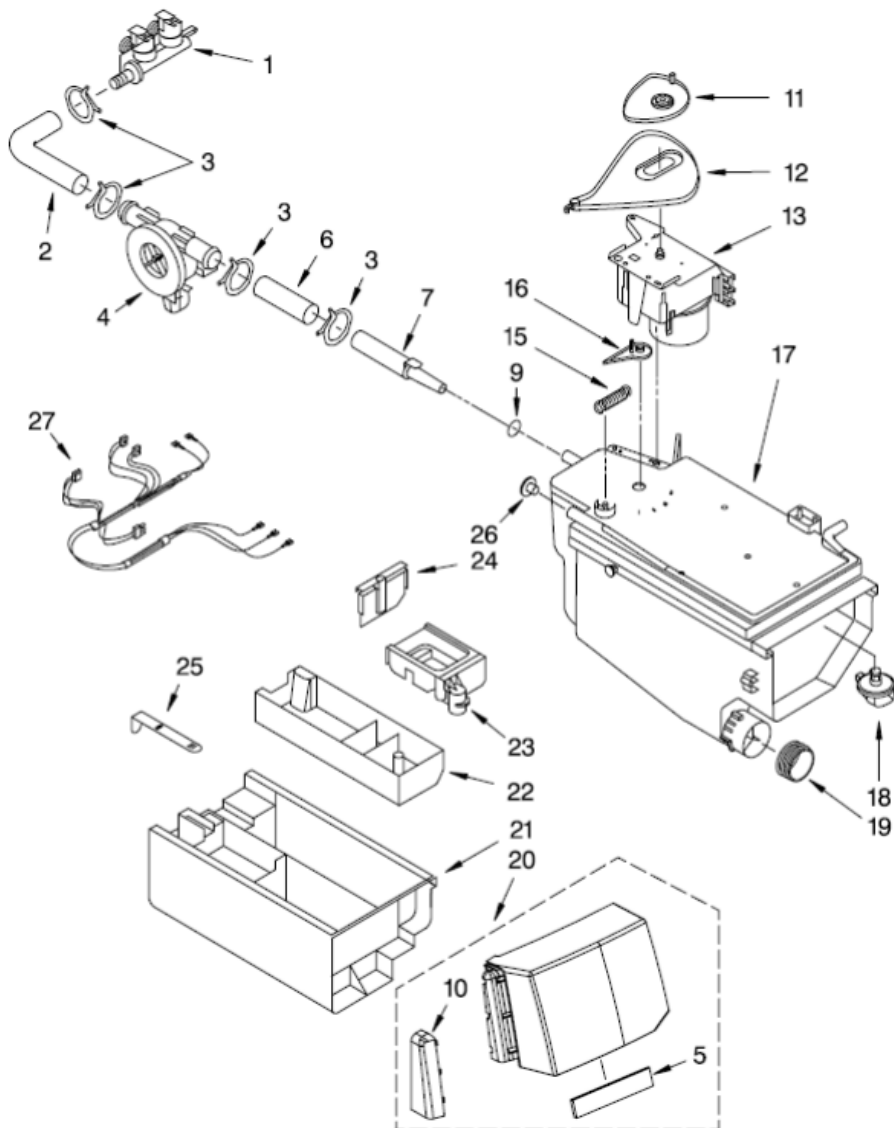

Distribuidor Autorizado

SurteRápido.com

Venta de Refacciones
Electrodomesticas

7MMFE8999SW0 TABLERO

7MMFE8999SW0 TABLERO

1	8183056	PANEL CONTROL (S/P)
2	8182150	USER INTERFACE (S/P)
3	8182601	BUTTON POWER (S/P)
4	8182183	PAL NUT (S/P)
5	8182604	BUTTON SET LEFT (S/P)
6	8182603	BUTTON SET MIDDLE (S/P)
7	8182602	BUTTON SET RIGHT (S/P)
8	8182180	BUTTON SET STAR (S/P)
9	8182224	BRACE FRONT TOP (S/P)
10	8181640	CHANNEL WATER (S/P)
11	8182774	MICROCOMPUTER MACHINE CONTROL (S/P)
12	8181756	SCREW (S/P)
13	8182212	HARNESS WIRING (S/P)
14	8182171	BEZZEL KNOB (S/P)
15	8183058	OVERLAY DOOR (S/P)
16	8183059	MEDALLION (S/P)
17	8182175	KNOB CONTROL (S/P)
18	8182599	ENDCAP LEFT (S/P)
19	8182600	ENDCAP RIGHT (S/P)
20	8183057	HANDLE DRAWER (S/P)

Distribuidor Autorizado

SurteRápido.com

Venta de Refacciones
Electrodomesticas

7MMFE8999SW0 DEPOSITO DETERGENTE

**7MMFE8999SW0 DEPOSITO
DETERGENTE**

1	8182862	VALVE, INLET (S/P)
2	8181710	HOSE, FLOWMETER (L-SHAPED) (S/P)
3	489503	CLAMP (S/P)
4	8181696	FLOWMETER (S/P)
5	8182173	CUSHION, HANDLE (S/P)
6	8181708	HOSE, FLOWMETER (S/P)
7	280194	NOZZLE, INLET (S/P)
9	280196	O-RING (S/P)
10	8182599	ENDCAP (S/P)
11	8181726	CAM, ACTUATOR (S/P)
12	8181725	LEVER, WATER DISTRIBUTION (S/P)
13	8181723	ACTUATOR (S/P)
15	8181727	SPRING, LEVER (S/P)
16	8181724	CONNECTION, LEVER (S/P)
17	280198	DISPENSER (S/P)
18	8181712	NOZZLE, DISTRIBUTION (S/P)
19	8181747	SEAL (S/P)
20	8183057	HANDLE, DRAWER (S/P)
21	8181720	DRAWER, DETERGENT (S/P)
22	8181722	CONTAINER, DETERGENT (S/P)
23	8182665	SIPHON, BLEACH/SOFTENER (S/P)
24	8181730	SEPARATOR (S/P)
25	8181721	HOOK, DRAWER (S/P)
26	8182123	CAP (S/P)
27	8183022	HARNES, WIRING (INLET VALVE) (S/P)