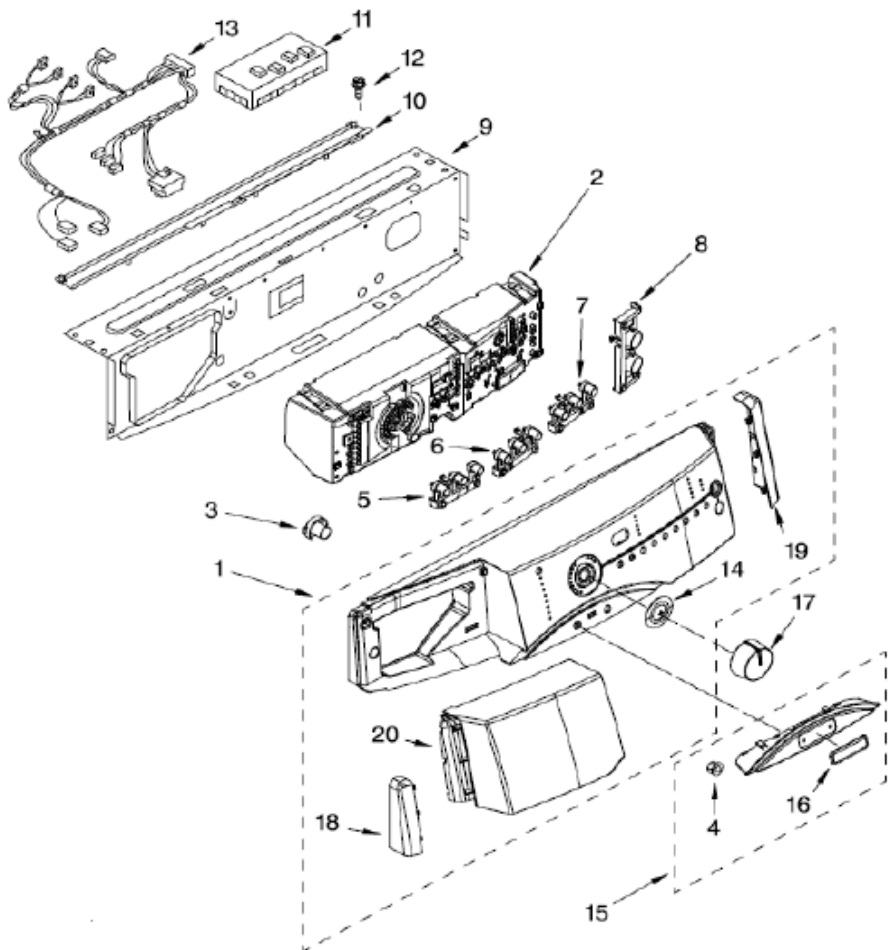

7MMFE9999SB0 PUERTA

7MMFE9999SB0 PUERTA

5	8182119	BELLOW
6	8182210	CLAMP, BELLOW (REAR)
7	8182634	LOCK, DOOR
8	8181760	SCREW
9	8181651	HOOK, DOOR
10	8181758	SCREW
14	8182211	CLAMP, BELLOW (FRONT)
15	8181659	CLAMP, SUPPORT
16	8181650	CLAMP, GLASS
17	8181785	SCREW
18	8182153	FOAM, DOOR HANDLE
20	8183070	DOOR FRAME, ASSEMBLY
21	8181655	GLASS, DOOR
22	8182628	DOOR BACK SUPPORT
23	8181843	HINGE, DOOR
24	8181660	SCREW
25	8181661	SCREW
26	8181718	TUBE, DISPENSER TO BELLOW
27	8183065	TRIM, UPPER LEFT
28	8183067	COVER, HINGE (OUTER)
29	8183068	COVER, HINGE (INNER)
30	8183066	TRIM, LOWER
31	8183069	HANDLE, DOOR
32	8182779	CLIP, TRIM
33	8183064	TRIM, UPPER RIGHT
34	8181759	SCREW

7MMFE9999SB0 TABLERO

7MMFE9999SB0 TABLERO

1	8183071	PANEL, CONTROL
2	8182150	USER INTERFACE
3	8183077	BUTTON, POWER
4	8182183	PAL-NUT
5	8183080	BUTTON SET, LEFT
6	8183079	BUTTON SET, MIDDLE
7	8183078	BUTTON SET, RIGHT
8	8183081	BUTTON SET, START
9	8182224	BRACE, FRONT TOP
10	8181640	CHANNEL, WATER
11	8182774	MICROCOMPUTER, MACHINE CONTROL
12	8181756	SCREW
13	8182212	HARNESS, WIRING (MAIN)
14	8182171	BEZEL, KNOB
15	8183075	OVERLAY, DOOR
16	8183059	MEDALLION
17	8183076	KNOB, CONTROL
18	8183073	ENDCAP, LEFT
19	8183074	ENDCAP, RIGHT
20	8183072	HANDLE, DRAWER