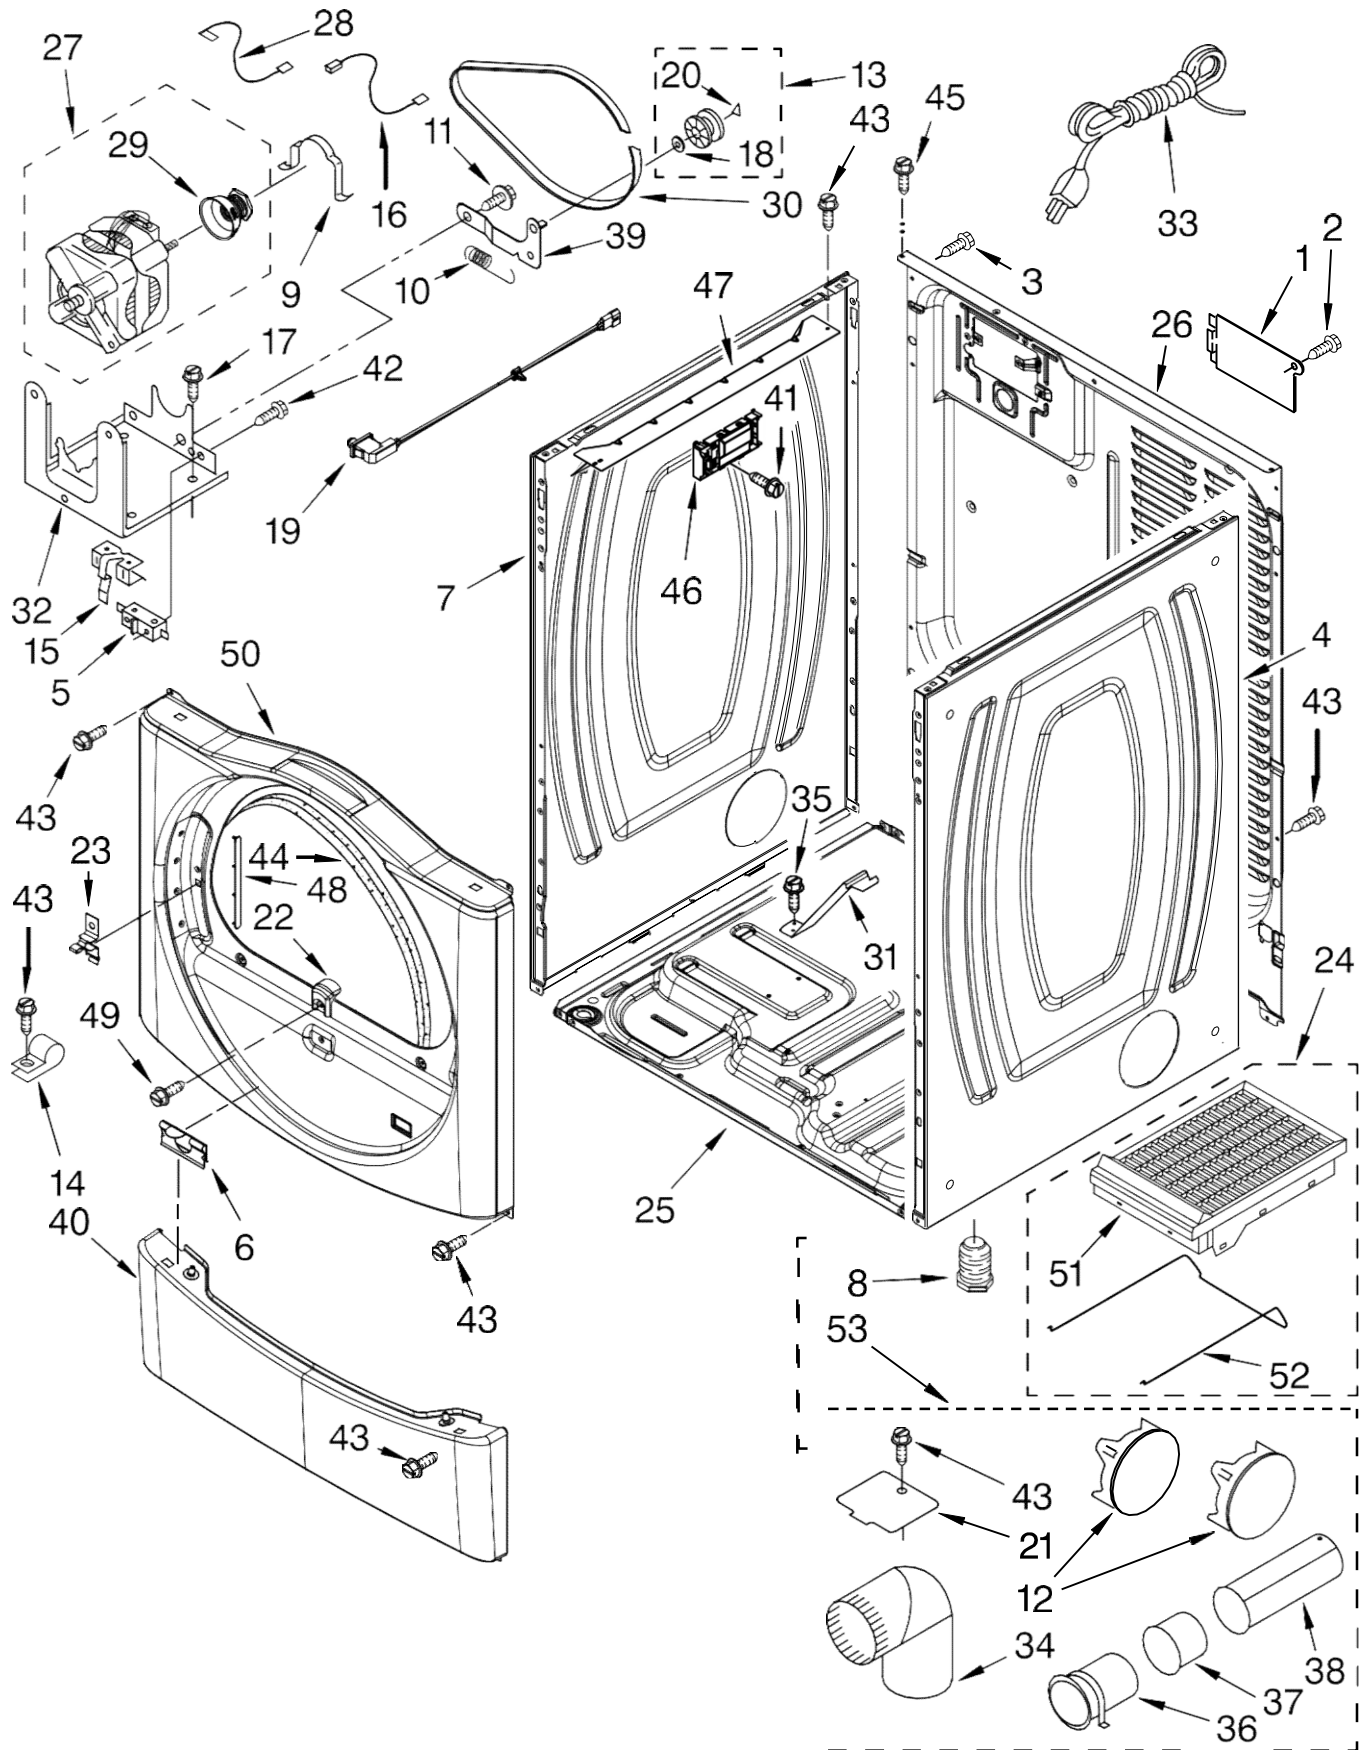

Distribuidor Autorizado

SurteRápido.com

Venta de Refacciones
Electrodomesticas

SECADORA 7MMGD0100TQ1

SECADORA 7MMGD0100TQ1

Illus. No.	Part No.	DESCRIPTION	Illus. No.	Part No.	DESCRIPTION	Illus. No.	Part No.	DESCRIPTION
1	8317340	Cover, Terminal Block	20	W10121334	Washer	39	3388674	Idler Bracket
2	3390814	Screw, 8-18 x 3/8	21	8066115	Cover-Plate	40	8540621	Toe Panel
3	8533974	Screw Ground	22	8565083	Ramp, Door	41	8533971	Screw, 8-18 x 5/16
4	8565048	Panel, Side (R.H.)	23	8565122	Strike, Door (1)	42	98129	Screw, 6-20 x 1 1/16
5	3394881	Switch, Broken Belt	24	8563738	Dry Rack, Assembly	43	3390647	Screw, 8-18 x 1/2
6	8519459	Clip, Toe Panel	25	8565046	Base, Cabinet	44	3387242	Seal, Front Panel
7	8565054	Panel, Side (L.H.)	26	8565059	Panel, Rear	45	3393008	Screw, 10-16 x 1/2
8	3392100	Foot, Dryer	27	8538263	Motor Assembly 60 HZ.	46	W10132445	Control Board
	279810	Foot - Optional (Extended Length Package Of 2) (Not Included)	28	3398948	Wire, Jumper (Broken Belt Switch)	47	8563727	Control Bracket
9	660658	Clamp, Motor (2)	29	8578220	Pulley 60 HZ.	48	8565043	Plug, Strip Front Panel
10	3387374	Spring, Idler	30	W10112954	Belt, Drive	49	3357011	Screw, 10-16 x 1/2
11	3389420	Retainer, Idler	31	8529757	Bracket, Burner	50	W10117421	Front Panel (Includes Illus. 44)
12	697750	Plug, Multivent	32	3387118	Bracket, Motor	51	8521959	Dry Rack
13	3388672	Pulley Assembly	33	3401401	Cord, Power	52	8521961	Support, Dry Rack
14	3978776	Bracket, Gas Pipe	34	49026	4" - 90 Elbow	Optional Parts Not Included		
15	8066120	Lever, Snap Switch	35	693995	Screw, 8-18 x 3/8	Dryer Exhaust Kit (For Side & Bottom Venting)		
16	3394081	Wire, Belt Switch	36	8563747	Exhaust Pipe & Bracket			
17	343641	Screw, 8-18 x 1/2	37	8563750	Exhaust Pipe (Short)			
18	233520	Washer, Thrust	38	8563749	Exhaust Pipe (Long)			
19	8574875	Assembly, Door Switch				53	279818	White