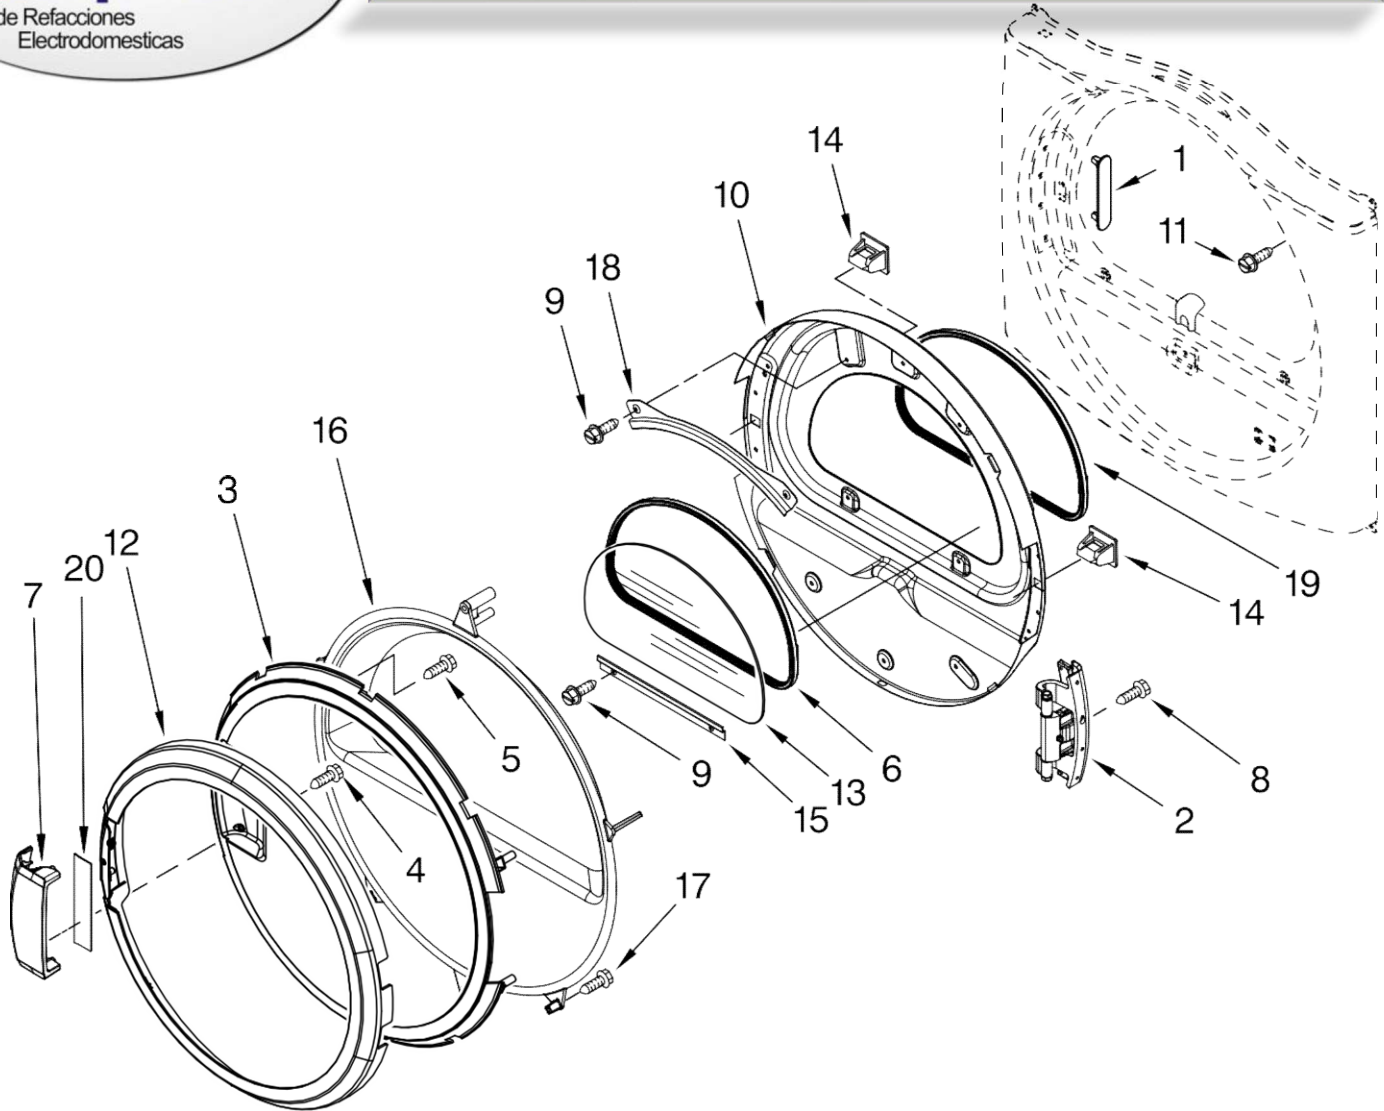

# SECADORA 7MMGD0100TQ1

Illus. No.	Part No.	DESCRIPTION
1	8565119	Plug Strip (Inner Door)
2	8578887	Door Hinge Assembly
3	W10119053	Assembly, Door Intermediate
4	9742177	Screw, 8-18 x 5/8
5	3400618	Screw, 6-32 x 3/8
6	8579663	Seal, Window
7	W10117478	Handle, Door (Includes Illus. 20.)