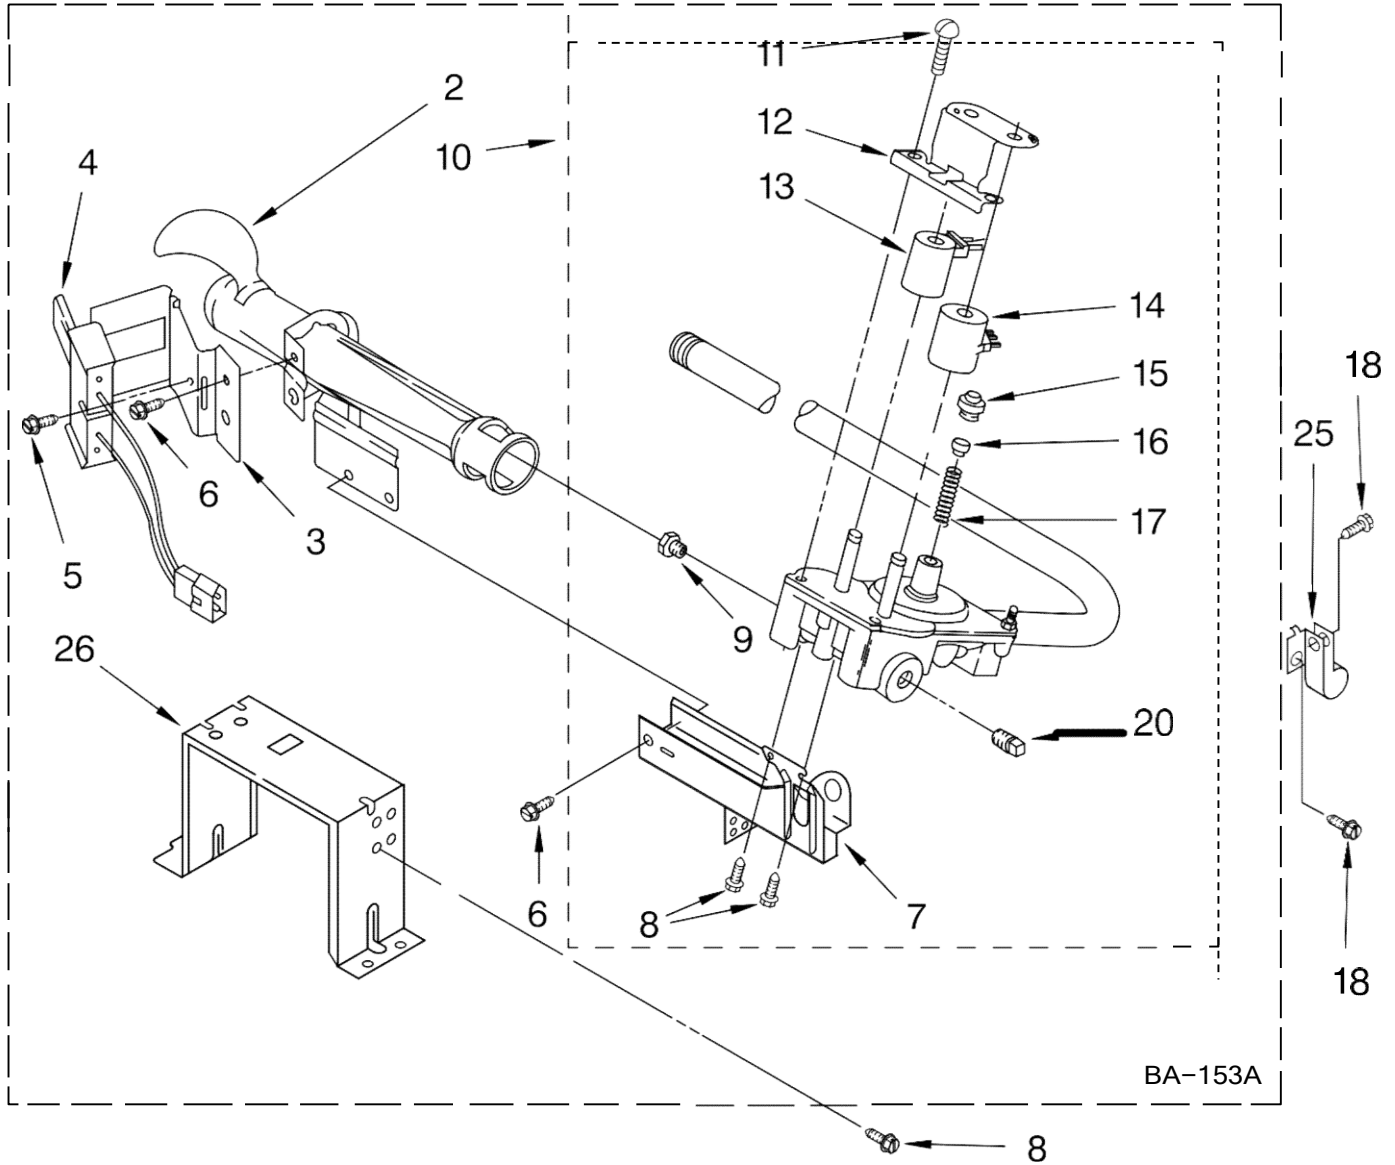

Distribuidor Autorizado

SurteRápido.com

Venta de Refacciones
Electrodomesticas

SECADORA 7MMGD0100TQ1

USE WITH TYPE 1 - NATURAL

AND TYPE 4 LIQUEFIED PROPANE AND BUTANE GASES

BA-153A

FOR ORDERING INFORMATION REFER TO PARTS PRICE LIST

SECADORA 7MMGD0100TQ1

USE WITH TYPE 1 - NATURAL
AND TYPE 4 LIQUEFIED PROPANE AND BUTANE GASES

Illus. Part		
No.	No.	DESCRIPTION
1	8576353	Burner Assembly 60 Hz. (Type 1) (White Rodgers)
2	688617	Tube, Burner
4	686590	Ignitor
5	3393909	Screw & Washer (8-32 x 7/8)
6	343641	Screw, 10-16 x 1/2
7	3389871	Base, Burner
8	3387057	Screw, 8-18 x 3/8
9		Orifice, Burner
	15418	Type 1
	15422	Type 4 (Butane)
	234867	Type 4 (Propane)
10	W10118347	Valve, Gas 60 Hz. (Complete) (Includes Pipe & Illus. #7).
11	694421	Screw, 8-32 x 1/2 (2)
12	694538	Bracket, Coil
13	694540	Coil, 60 Hz. (2 Terminal) (Main)
14	694539	Coil, 60 Hz. (Split) (3 Terminal) (Pilot Position)
15	694424	Leak, Limiter
16	694423	Screw, Regulator Adjustment
17	694422	Spring, Regulator
18	3390647	Screw, 8-18 x 1/2
20	239822	Plug, Pipe
25	3387561	Clamp, Pipe
26	3389889	Bracket, Support

Following Parts Not Illustrated

8576846 Conversion Kit
(Type 1)
to Type (4) LPG).

BA-153A

FOR ORDERING INFORMATION REFER TO PARTS PRICE LIST