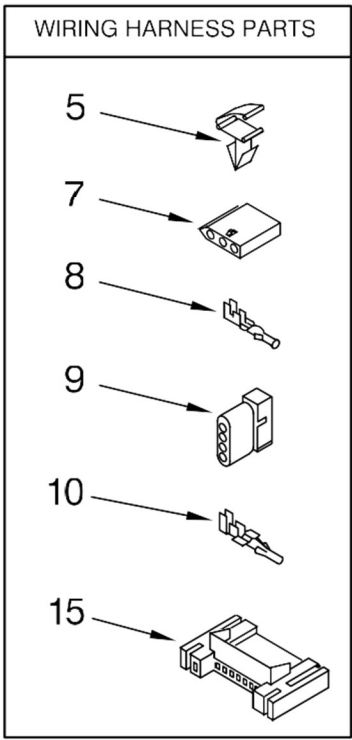

SECADORA 7MMGD0100TQ1

FOR ORDERING INFORMATION REFER TO PARTS PRICE LIST

Part No. W10180529 Rev. A

SECADORA 7MMGD0100TQ1

Illus. No.	Part No.	DESCRIPTION
1		Literature Parts
	W10155390	Use & Care Guide
	W10133923	Tech Sheet
2	8563730	Top
3	W10110973	Harness, Main
4	W10117384	Panel, Console (Includes Illus. 19.)
5	3394427	Clip, Harness
6	8565237	Bracket, Console
7	353424	Connector, Sensor
8	94614	Terminal
9	3936144	Plug, Terminal
10	94613	Terminal
11	3390647	Screw, 8-18 x 1/2
12	W10112569	Badge Assembly
13	8574968	Channel, Water
14	W10117416	Assembly, User Interface
15	3395683	Connector, (Motor)
16	3400238	Screw, 2-28 x 1/2
17	W10117387	Lens Display
18	W10112899	Knob Assembly