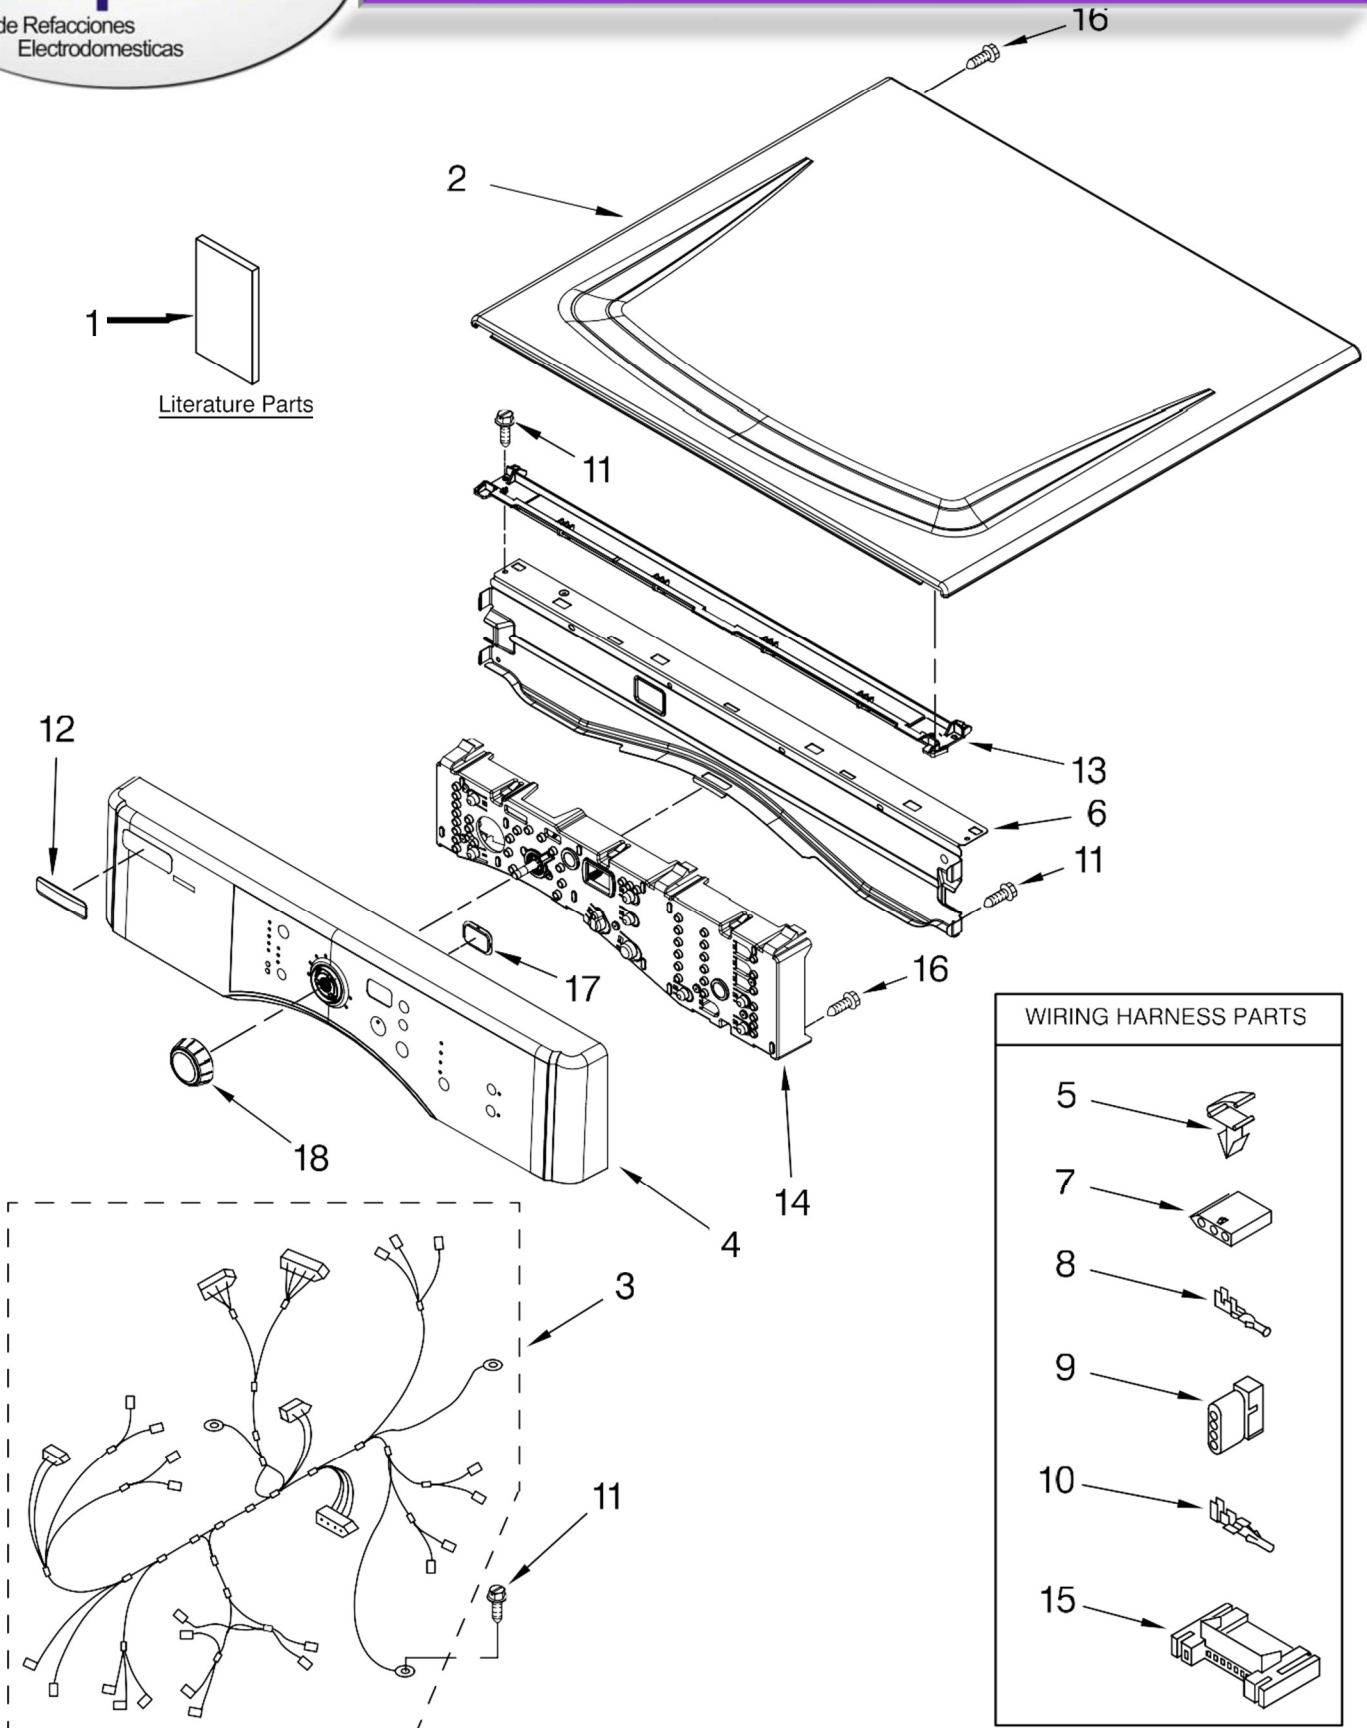

# SECADORA 7MMGD0100TQ1

FOR ORDERING INFORMATION REFER TO PARTS PRICE LIST

Part No. W10180529 Rev. A

# SECADORA 7MMGD0100TQ1

<b>Illus. No.</b>	<b>Part No.</b>	<b>DESCRIPTION</b>
1		Literature Parts
	W10155390	Use & Care Guide
	W10133923	Tech Sheet
2	8563730	Top
3	W10110973	Harness, Main
4	W10117384	Panel, Console (Includes Illus. 19.)
5	3394427	Clip, Harness
6	8565237	Bracket, Console
7	353424	Connector, Sensor
8	94614	Terminal
9	3936144	Plug, Terminal
10	94613	Terminal
11	3390647	Screw, 8-18 x 1/2
12	W10112569	Badge Assembly
13	8574968	Channel, Water
14	W10117416	Assembly, User Interface
15	3395683	Connector, (Motor)
16	3400238	Screw, 2-28 x 1/2
17	W10117387	Lens Display
18	W10112899	Knob Assembly