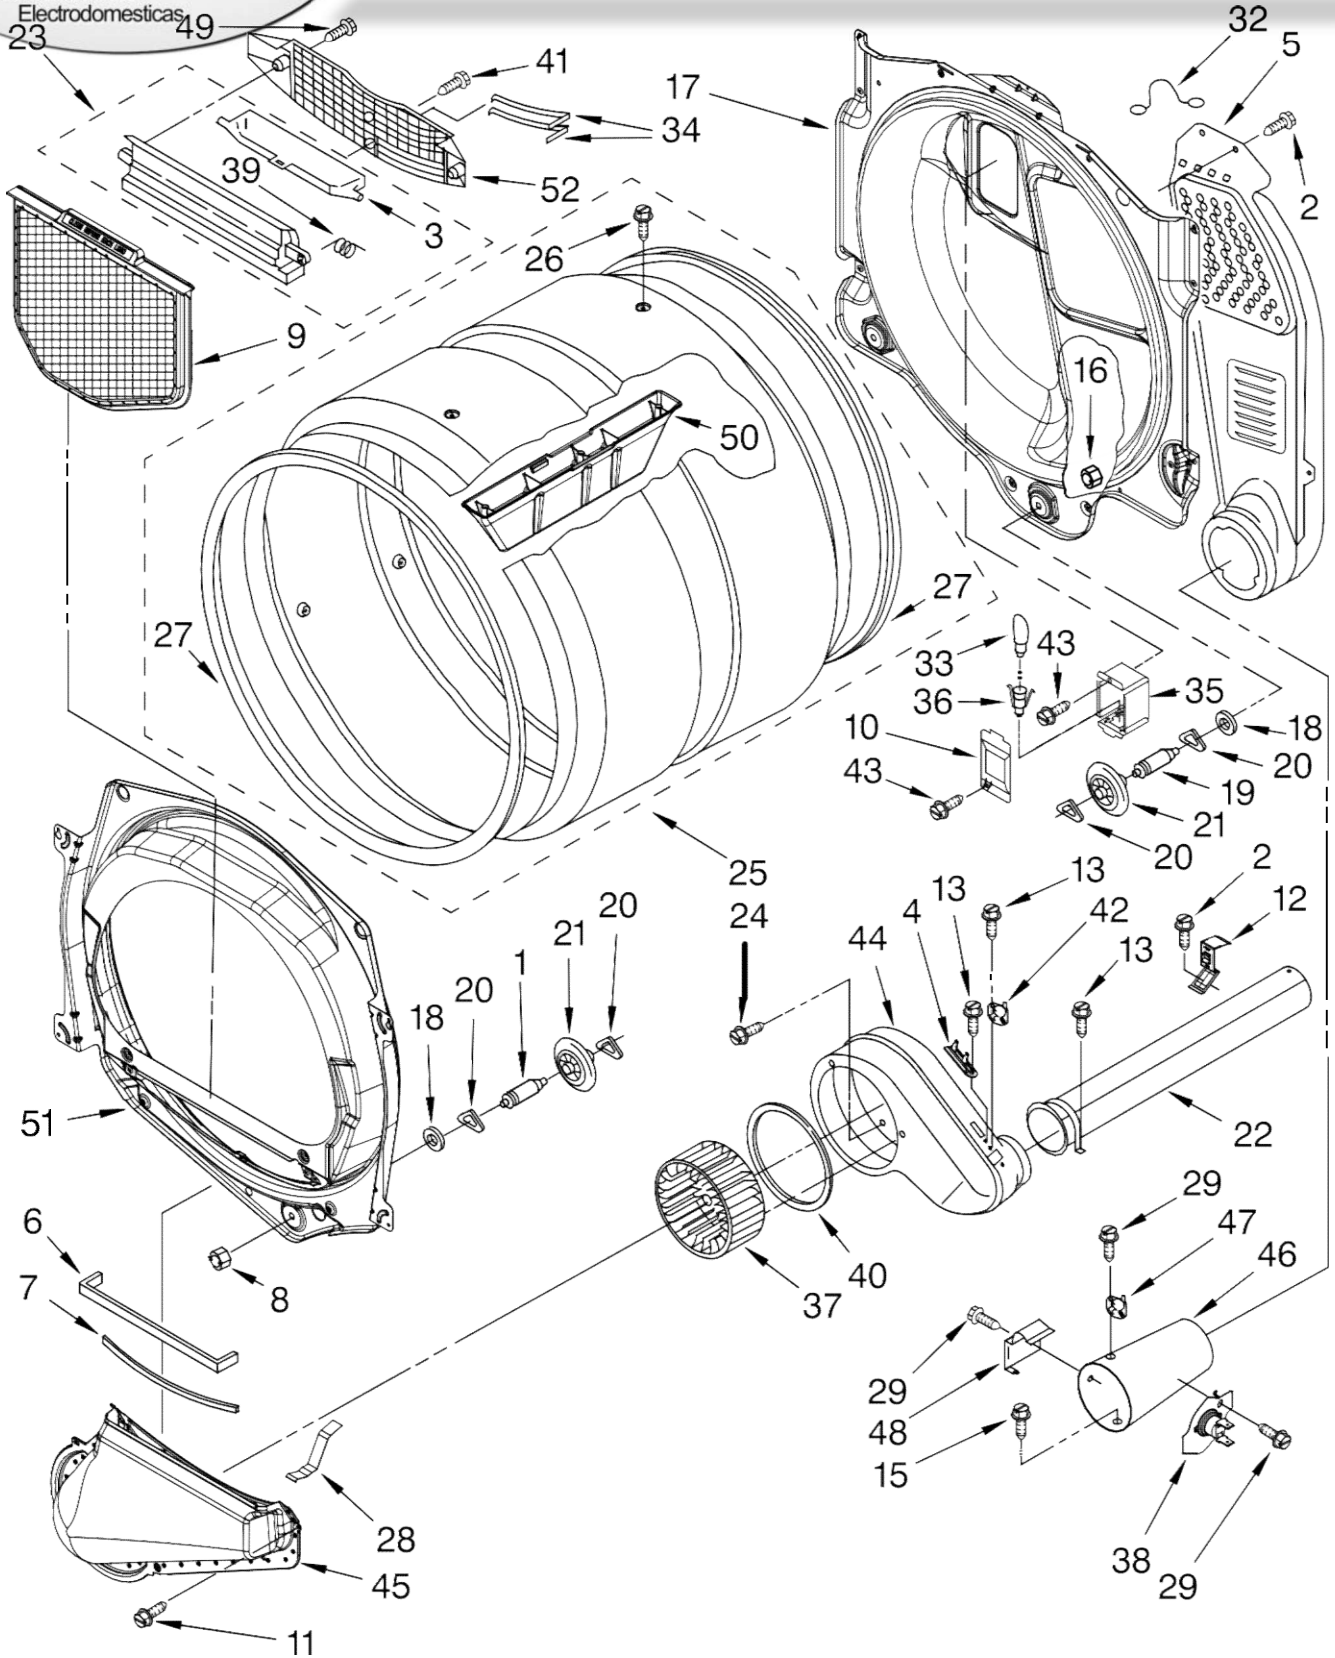

SECADORA 7MMGD0100TQ1

FOR ORDERING INFORMATION REFER TO PARTS PRICE LIST

SECADORA 7MMGD0100TQ1

Illus. No.	Part No.	DESCRIPTION
1	8575324	Shaft, R.H. Thread
2	3390647	Screw, 8-18 x 1/2
3	W10153413	Door, Lint Screen
4	3392519	Thermal Fuse (91°C)
5	3394346	Air Duct Assembly
6	697813	Seal, Outlet Housing
7	697814	Seal, Drum Front
	3934666	Nut, 3/8 x 16(R.H.)
9	W10049370	Lint Screen
10	3402841	Lens, Drum Light
11	359625	Screw, 8-18 x 1/2
12	8572105	Clip, Exhaust Pipe
13	8533971	Screw, 8-18 x 5/16
15	693995	Screw, 8-18 x 3/8
16	W10001120	Nut, 3/8-16 (L.H.)

Illus. No.	Part No.	DESCRIPTION
17	W10080170	Bulkhead, Rear
18	3387459	Washer, Support
19	8575325	Shaft, L.H. Thread
20	690997	Ring, Tri
21	8536973	Roller, Support
22	8563728	Exhaust Pipe
23	W10153423	Housing, Outlet Assembly
24	489463	Screw, 8-18 x 5/8
25	W10153420	Complete Drum Assembly
26	W10109200	Screw, 11-16 x 3/4
27	697694	Seal, Drum
28	8066208	Clip-Spring
29	90767	Screw, 8-18 x 3/8
32	3401707	Wire Jumper
33	3406124	Bulb, Light
34	3387223	Electrode, Sensor
35	8578825	Bracket, Drum Light

Illus. No.	Part No.	DESCRIPTION
36	W10136369	Socket Assembly
37	697772	Wheel, Blower
38	8573713	Thermal Cut-Off
39	3394986	Spring, Lint Screen Door
40	697770	Seal, Cover Plate
41	695240	Screw, 8-18 x 1/2
42	8577274	Thermistor
43	487909	Screw, 8-15 x 1/2
44	8544362	Housing, Blower
45	8066168	Lint Duct Assembly
46	8573824	Funnel, Burner
47	8573028	Thermostat, High-Limit 205F (96°C)
48	338906	Sensor, Radiant
	3387230	Screw, 10-16 x 1
50	W10153409	Baffle, Drum
51	8565061	Bulkhead, Front
52	W10153412	Grille, Outlet