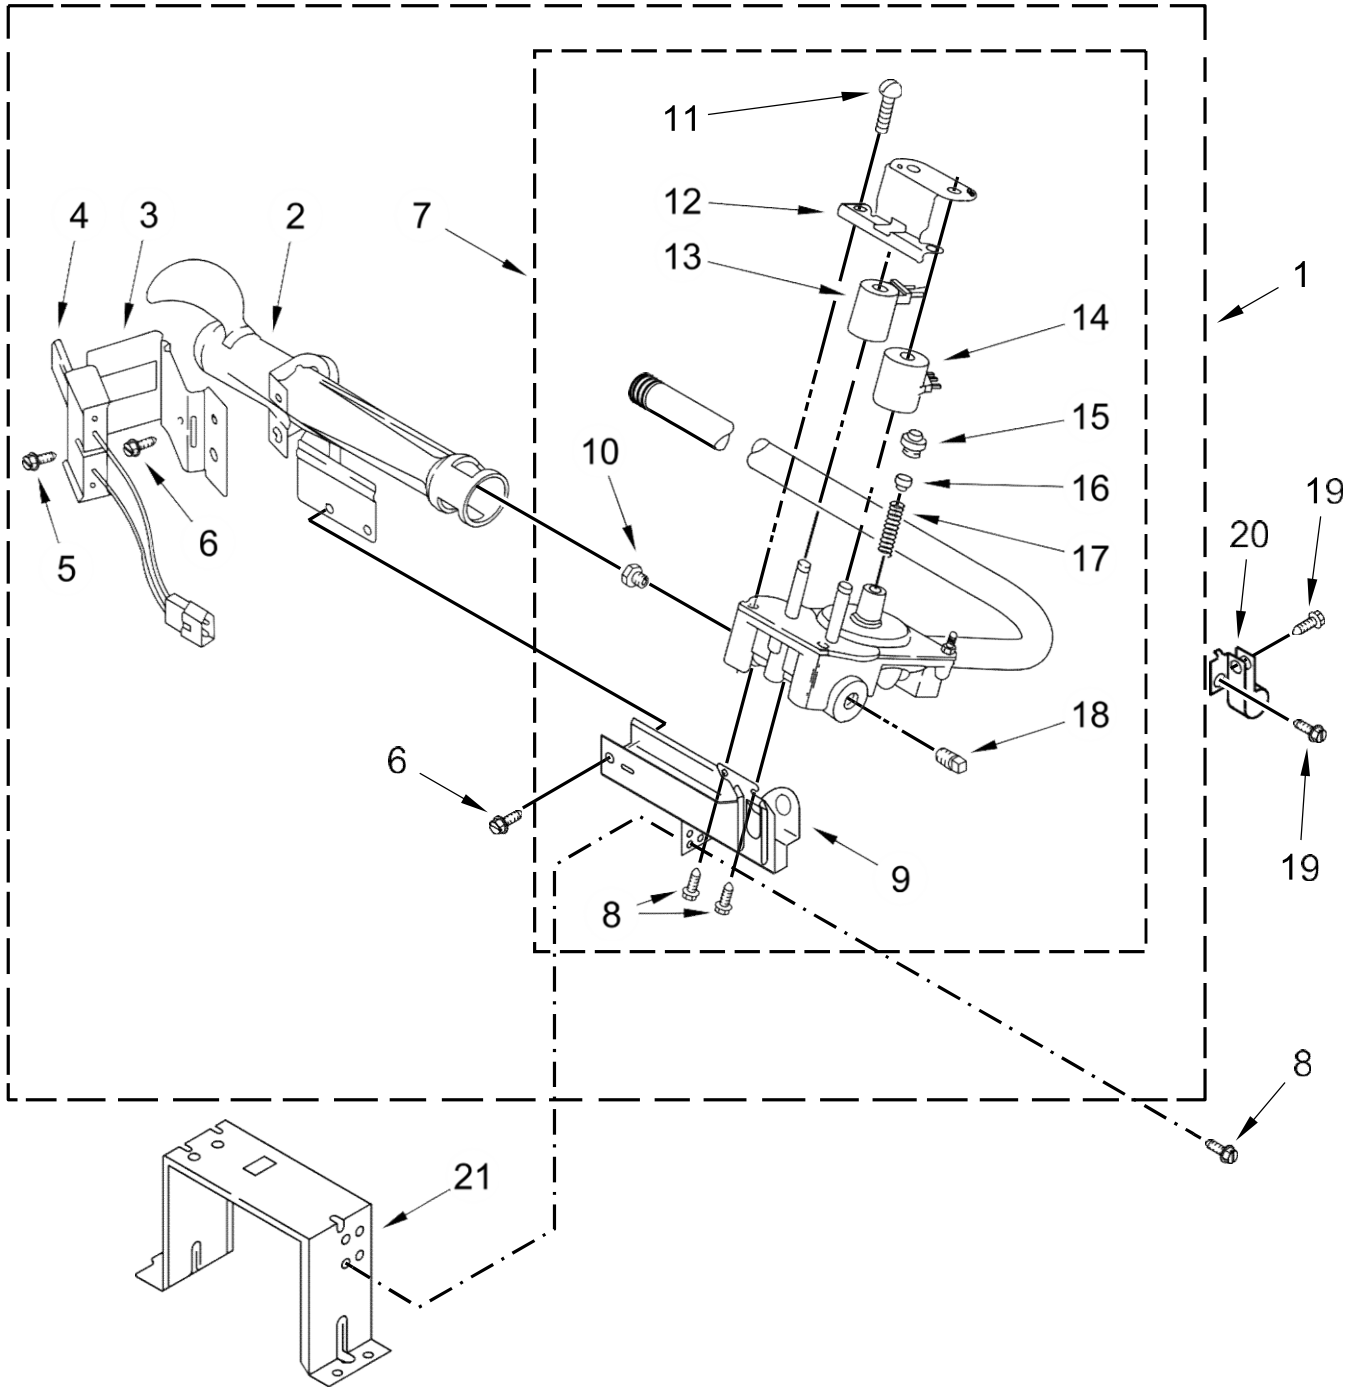

SECADORA 7MMGD6630HC0

USE WITH TYPE 1 - NATURAL,
AND TYPE 4 - LIQUEFIED PROPANE AND BUTANE GASES

SECADORA 7MMGD6630HC0

<u>Illus. No.</u>	<u>Part No.</u>	<u>Description</u>
1	8576353	Burner Assembly 60 Hz. (Type 1)(White Rodgers)
2	688617	Tube, Burner
3	694298	Bracket, Ignitor
4	686590	Ignitor
5	W10366705	Screw
6	343641	Screw
7	W10118312	Valve, Gas 60 Hz. (Complete)
8	3387057	Screw
9	3389871	Base, Burner

<u>Illus. No.</u>	<u>Part No.</u>	<u>Description</u>
10		Orifice, Burner
	15418	Type 1 (Natural)
	15422	Type 4 (Butane)
	234867	Type 4 (Propane)
11	694421	Screw, Coil
12	694538	Bracket, Coil
13	694540	Coil, 60 Hz. (2 Terminal) (Main)
14	694539	Coil, 60 Hz (Split) (3 Terminal) (Pilot Position)
15	694424	Leak, Limiter

<u>Illus. No.</u>	<u>Part No.</u>	<u>Description</u>
16	694423	Screw, Regulator Adjustment
17	694422	Spring, Regulator
18	239822	Plug, Pipe
19	3390647	Screw
20	3387561	Clamp, Pipe
21	3389889	Bracket, Support
		Following Parts Not Illustrated
	8576846	Conversion Kit (Type 1 to Type 4 LPG)