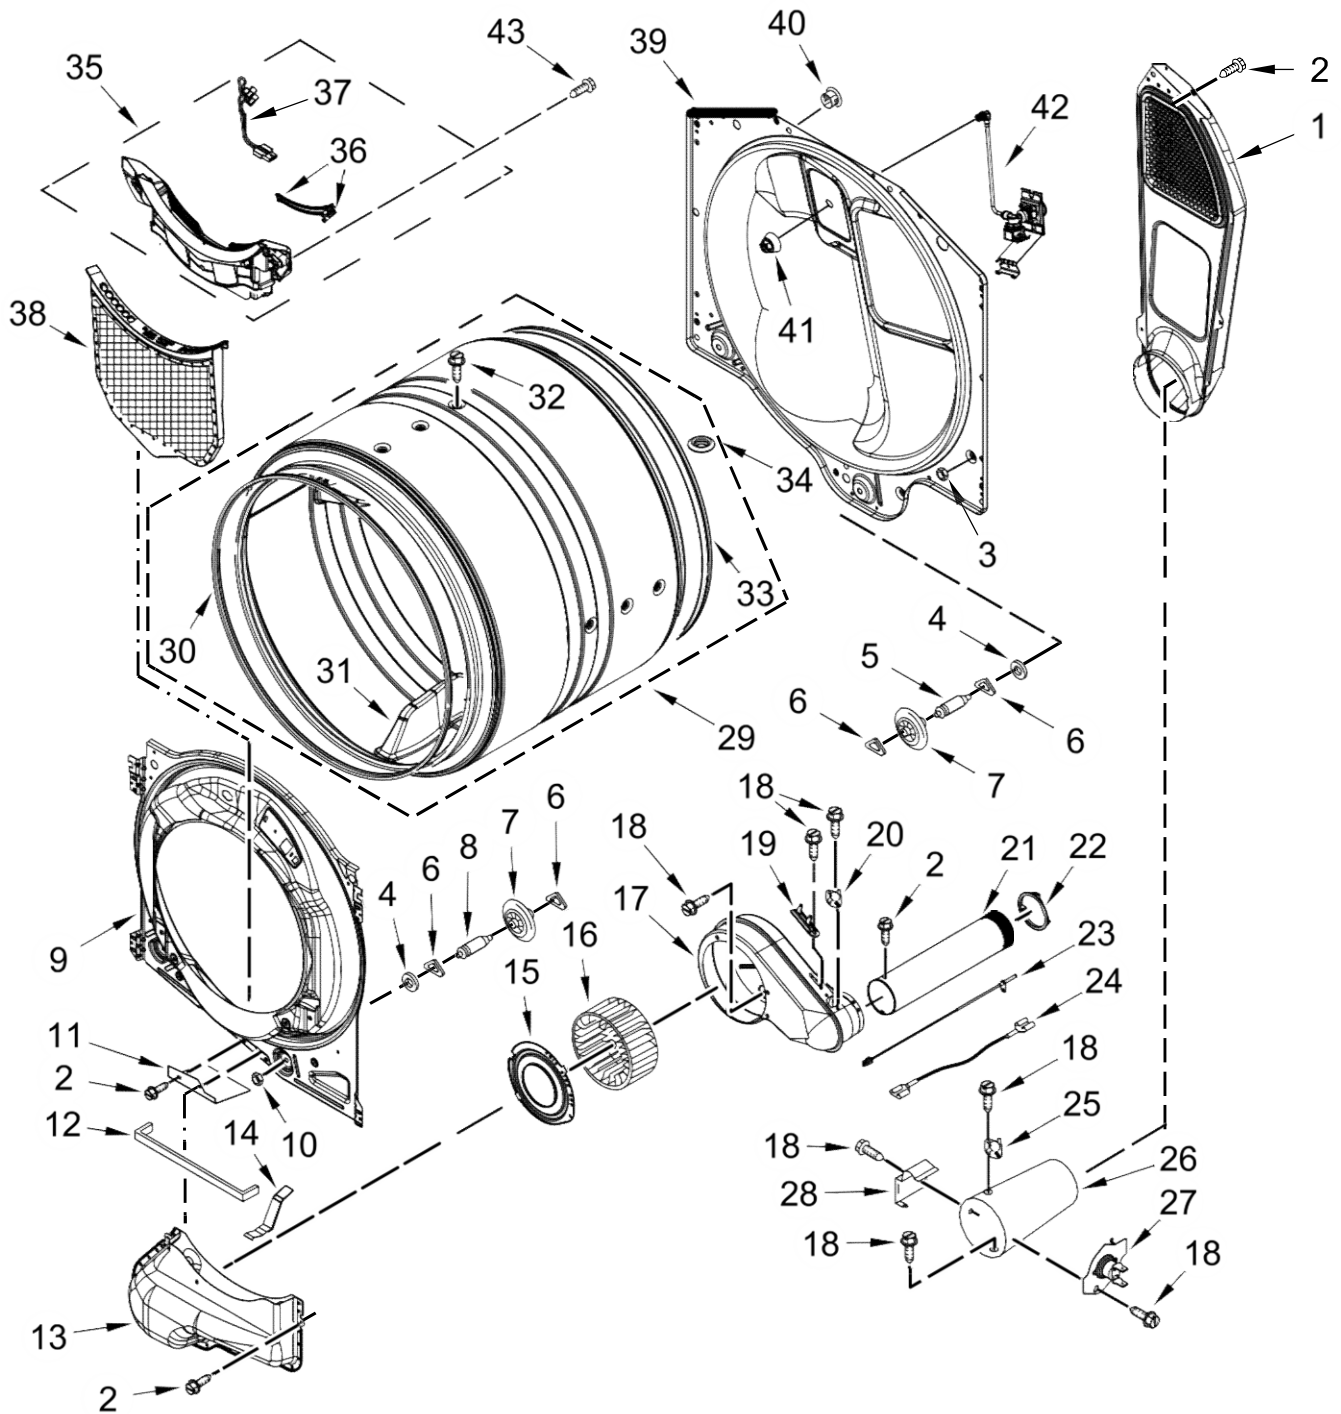

SECADORA 7MMGD6630HC0

SECADORA 7MMGD6630HC0

<u>Illus. No.</u>	<u>Part No.</u>	<u>Description</u>
1	W10295533	Assembly, Air Duct
2	3390647	Screw
3	W10001120	Nut, Hex (Left Hand Thread)
4	3387459	Washer
5	W10359272	Shaft, Drum Roller - Left Hand Thread
6	W10512946	Washer, Tri Ring
7	W10314171	Roller, Support
8	W10359271	Shaft, Drum Roller - Right Hand Thread
9	W10673493	Bulkhead, Front
10	3934666	Nut, Hex
11	W11257251	Shield, Blower
12	W10211950	Seal, Housing Outlet
13	W10211896	Assembly, Lint Duct
14	W10414388	Clip, Lint Duct

<u>Illus. No.</u>	<u>Part No.</u>	<u>Description</u>
15	W11254843	Assembly, Collar (Includes Seal)
16	697772	Wheel, Blower
17	W10211911	Housing, Blower
18	693995	Screw
19	W10693363	Fuse, Thermal (91C)
20	8577274	Thermistor
21	W10342188	Exhaust Pipe
22	W10344699	Collar, Duct
23	W10623852	Thermistor, Gas Inlet
24	W10920818	Jumper, Harness HMI (Board to Board)
25	3391912	Thermostat, Hi Limit
26	8573824	Funnel, Burner
27	8573713	Cut-Off, Thermal
28	338906	Sensor, Radiant
29	W10381481	Assembly, Drum (Complete)

<u>Illus. No.</u>	<u>Part No.</u>	<u>Description</u>
30	W10521122	Seal, Drum Front
31	W10416098	Baffle, Drum
32	W10219342	Screw
33	W10521118	Seal, Drum
34	W10665050	Cap, Plug
35	W10672683	Assembly, Outlet Grill and Housing
36	3387223	Sensor, Electrode
37	W10298258	Harness, Sensor
38		Lint Screen
	W10516085	White
39	W11209933	Bulkhead, Rear
40	8529007	Plug, Rear Bulkhead
41	W11100488	Nozzle, Cap
42	W11157054	Valve and Hose Assembly
43	W10794806	Screw