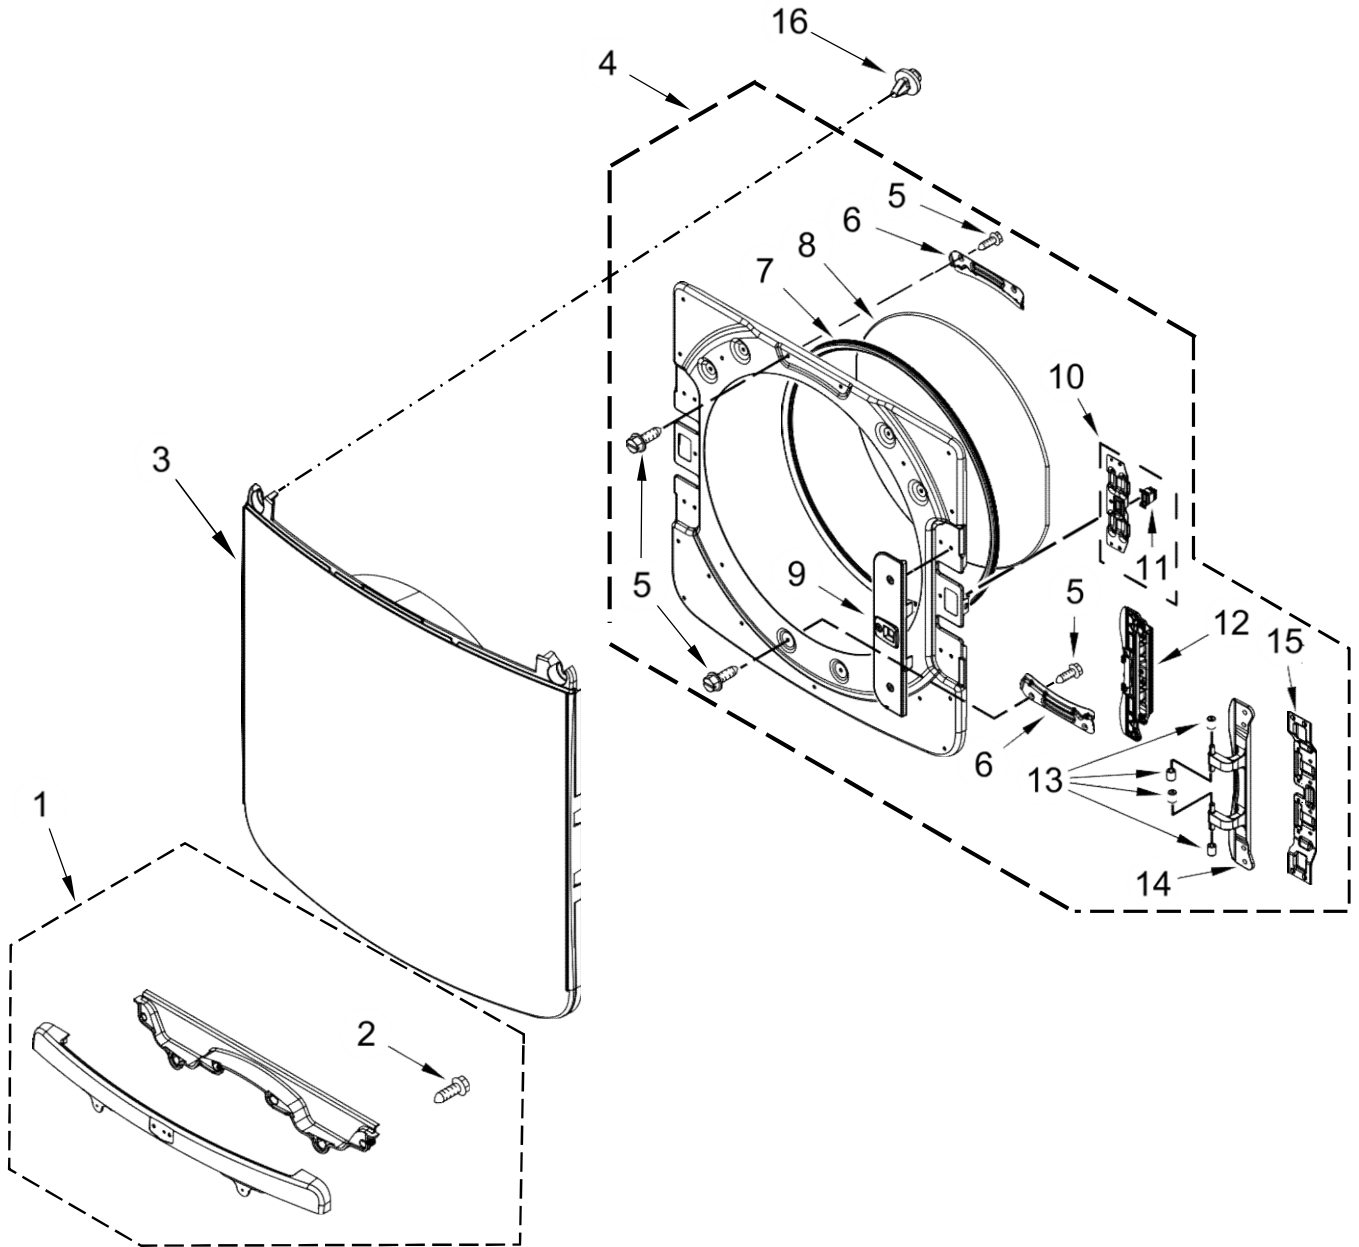

SECADORA 7MMGD6630HC0

<u>Illus. No.</u>	<u>Part No.</u>	<u>Description</u>
1	8576353	Burner Assembly 60 Hz. (Type 1)(White Rodgers)
2	688617	Tube, Burner
3	694298	Bracket, Ignitor
4	686590	Ignitor
5	W10366705	Screw
6	343641	Screw
7	W10118312	Valve, Gas 60 Hz. (Complete)
8	3387057	Screw
9	3389871	Base, Burner

<u>Illus. No.</u>	<u>Part No.</u>	<u>Description</u>
10		Orifice, Burner
	15418	Type 1 (Natural)
	15422	Type 4 (Butane)
	234867	Type 4 (Propane)
11	694421	Screw, Coil
12	694538	Bracket, Coil
13	694540	Coil, 60 Hz. (2 Terminal) (Main)
14	694539	Coil, 60 Hz (Split) (3 Terminal) (Pilot Position)
15	694424	Leak, Limiter

<u>Illus. No.</u>	<u>Part No.</u>	<u>Description</u>
16	694423	Screw, Regulator Adjustment
17	694422	Spring, Regulator
18	239822	Plug, Pipe
19	3390647	Screw
20	3387561	Clamp, Pipe
21	3389889	Bracket, Support
		Following Parts Not Illustrated
	8576846	Conversion Kit (Type 1 to Type 4 LPG)

SECADORA 7MMGD6630HC0