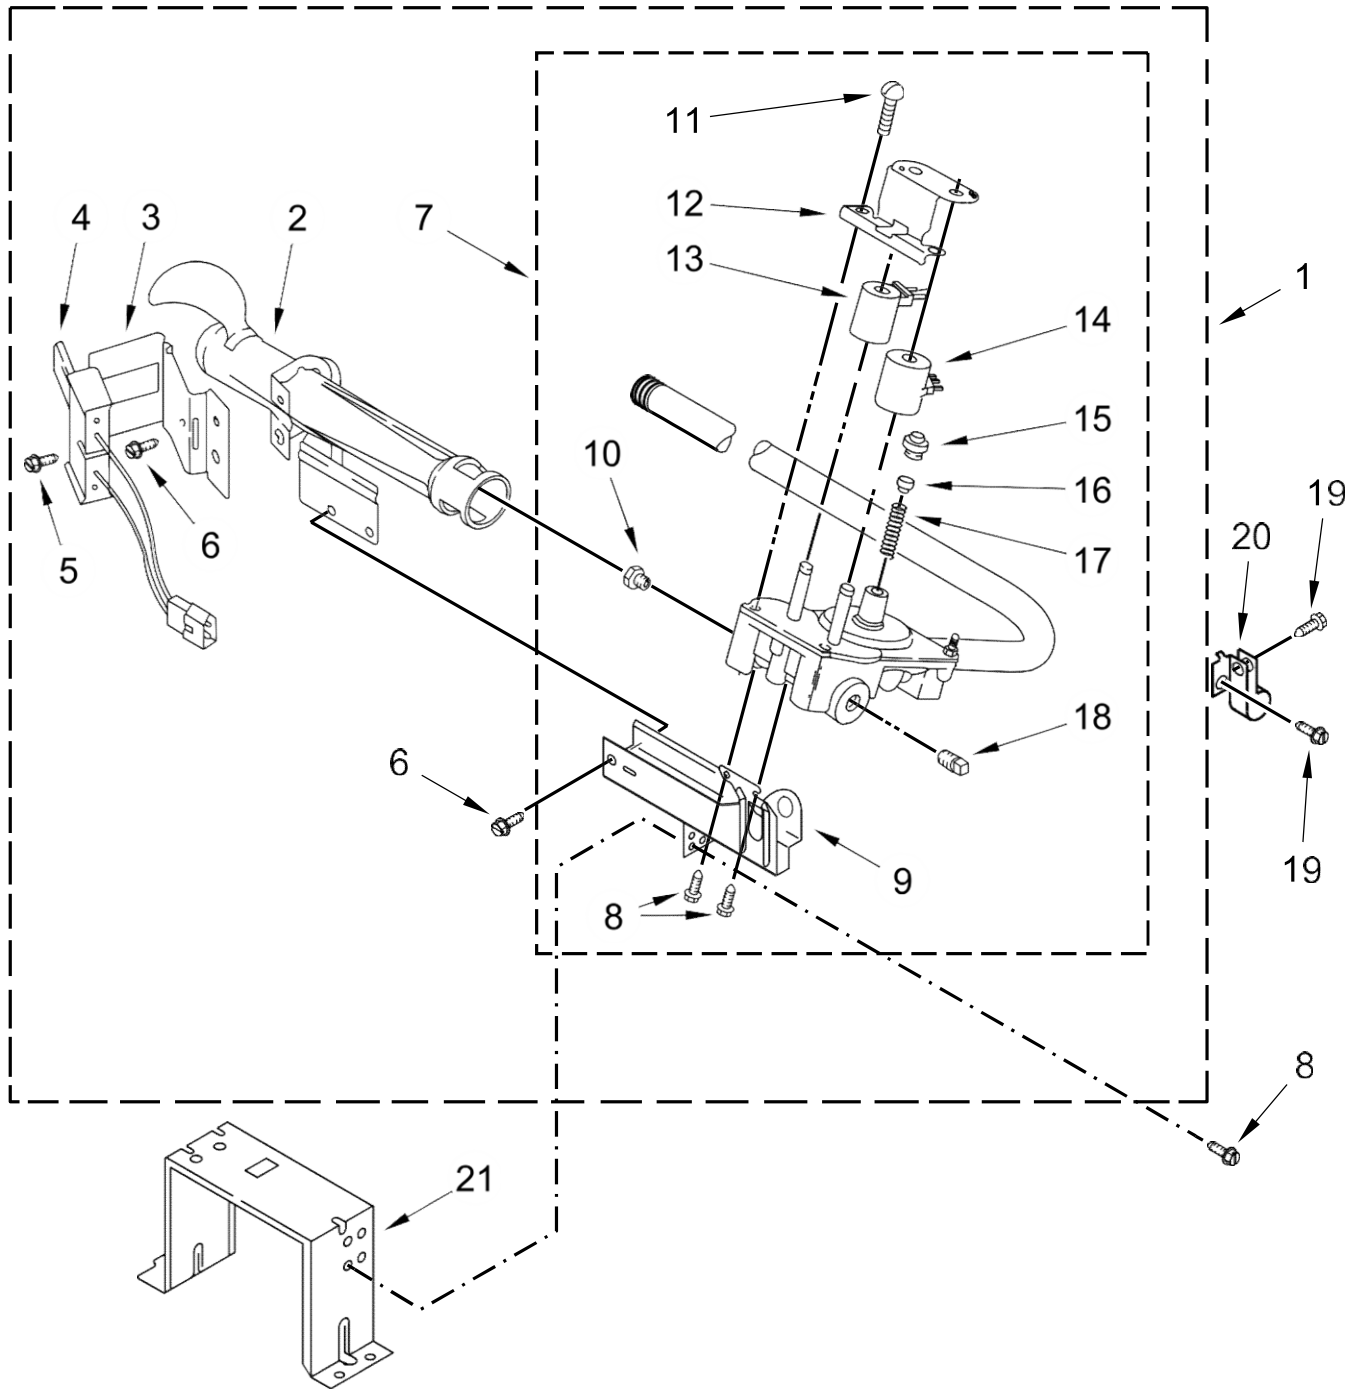

SECADORA 7MMGD6630HC1

USE WITH TYPE 1 - NATURAL,
AND TYPE 4 - LIQUEFIED PROPANE AND BUTANE GASES

SECADORA 7MMGD6630HC1

<u>Illus. No.</u>	<u>Part No.</u>	<u>Description</u>
1	8576353	Burner Assembly 60 Hz. (Type 1)(White Rodgers)
2	688617	Tube, Burner
3	694298	Bracket, Ignitor
4	686590	Ignitor
5	W10366705	Screw
6	343641	Screw
7	W10118312	Valve, Gas 60 Hz. (Complete)
8	3387057	Screw
9	3389871	Base, Burner

<u>Illus. No.</u>	<u>Part No.</u>	<u>Description</u>
10		Orifice, Burner
	15418	Type 1 (Natural)
	15422	Type 4 (Butane)
	234867	Type 4 (Propane)
11	694421	Screw, Coil
12	694538	Bracket, Coil
13	694540	Coil, 60 Hz. (2 Terminal) (Main)
14	694539	Coil, 60 Hz (Split) (3 Terminal) (Pilot Position)
15	694424	Leak, Limiter

<u>Illus. No.</u>	<u>Part No.</u>	<u>Description</u>
16	694423	Screw, Regulator Adjustment
17	694422	Spring, Regulator
18	239822	Plug, Pipe
19	3390647	Screw
20	3387561	Clamp, Pipe
21	3389889	Bracket, Support
		Following Parts Not Illustrated
	8576846	Conversion Kit (Type 1 to Type 4 LPG)