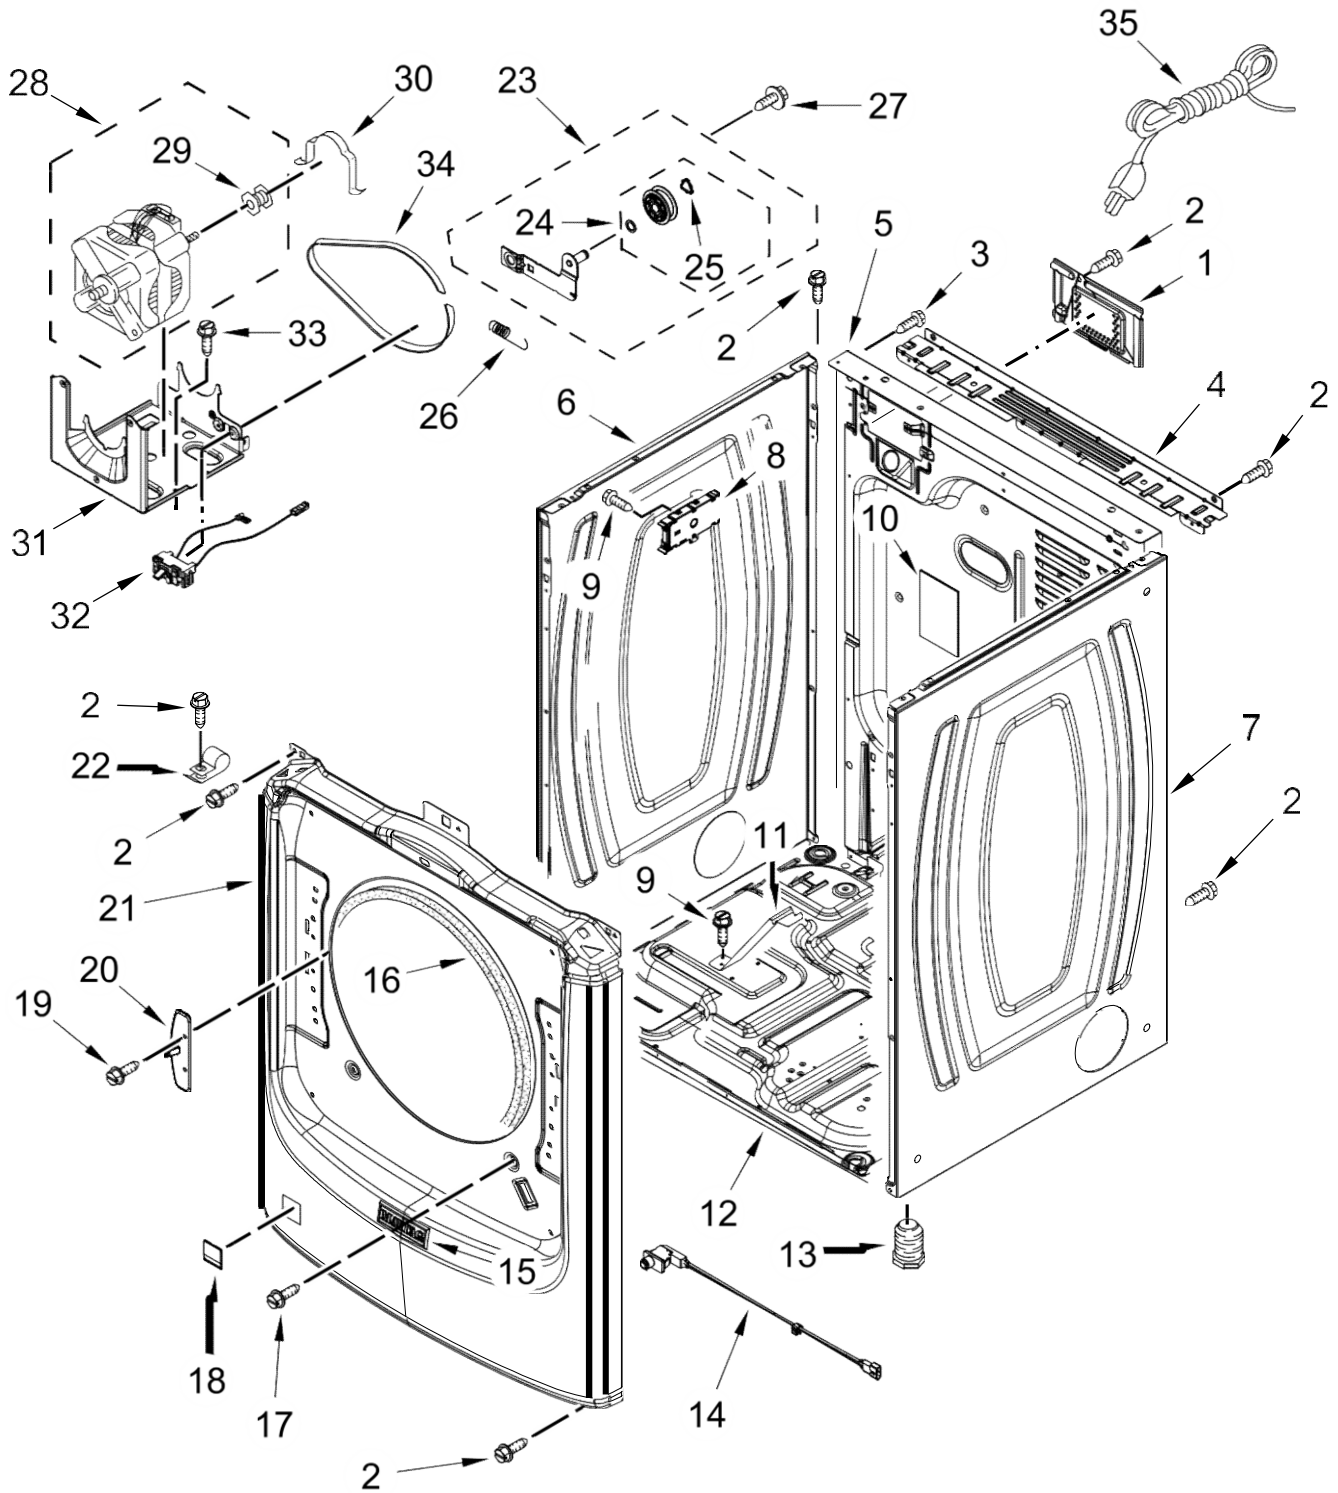

# SECADORA 7MMGD6630HC1

<u>Illus. No.</u>	<u>Part No.</u>	<u>Description</u>
1	8317339	Cover, Terminal Block
2	3390647	Screw
3	W10773242	Screw
4	W10208382	Bracket, Rear
5	W10487430	Panel, Rear
6		Panel, Side (Left)
	W11177570	Chrome Shadow
7		Panel, Side (Right)
	W11177571	Chrome Shadow
8	W11382246	Appliance Control Unit (ACU)
9	693995	Screw
10	W10504381	Pad, Foam
11	8529757	Bracket, Burner
12	8565046	Base, Cabinet