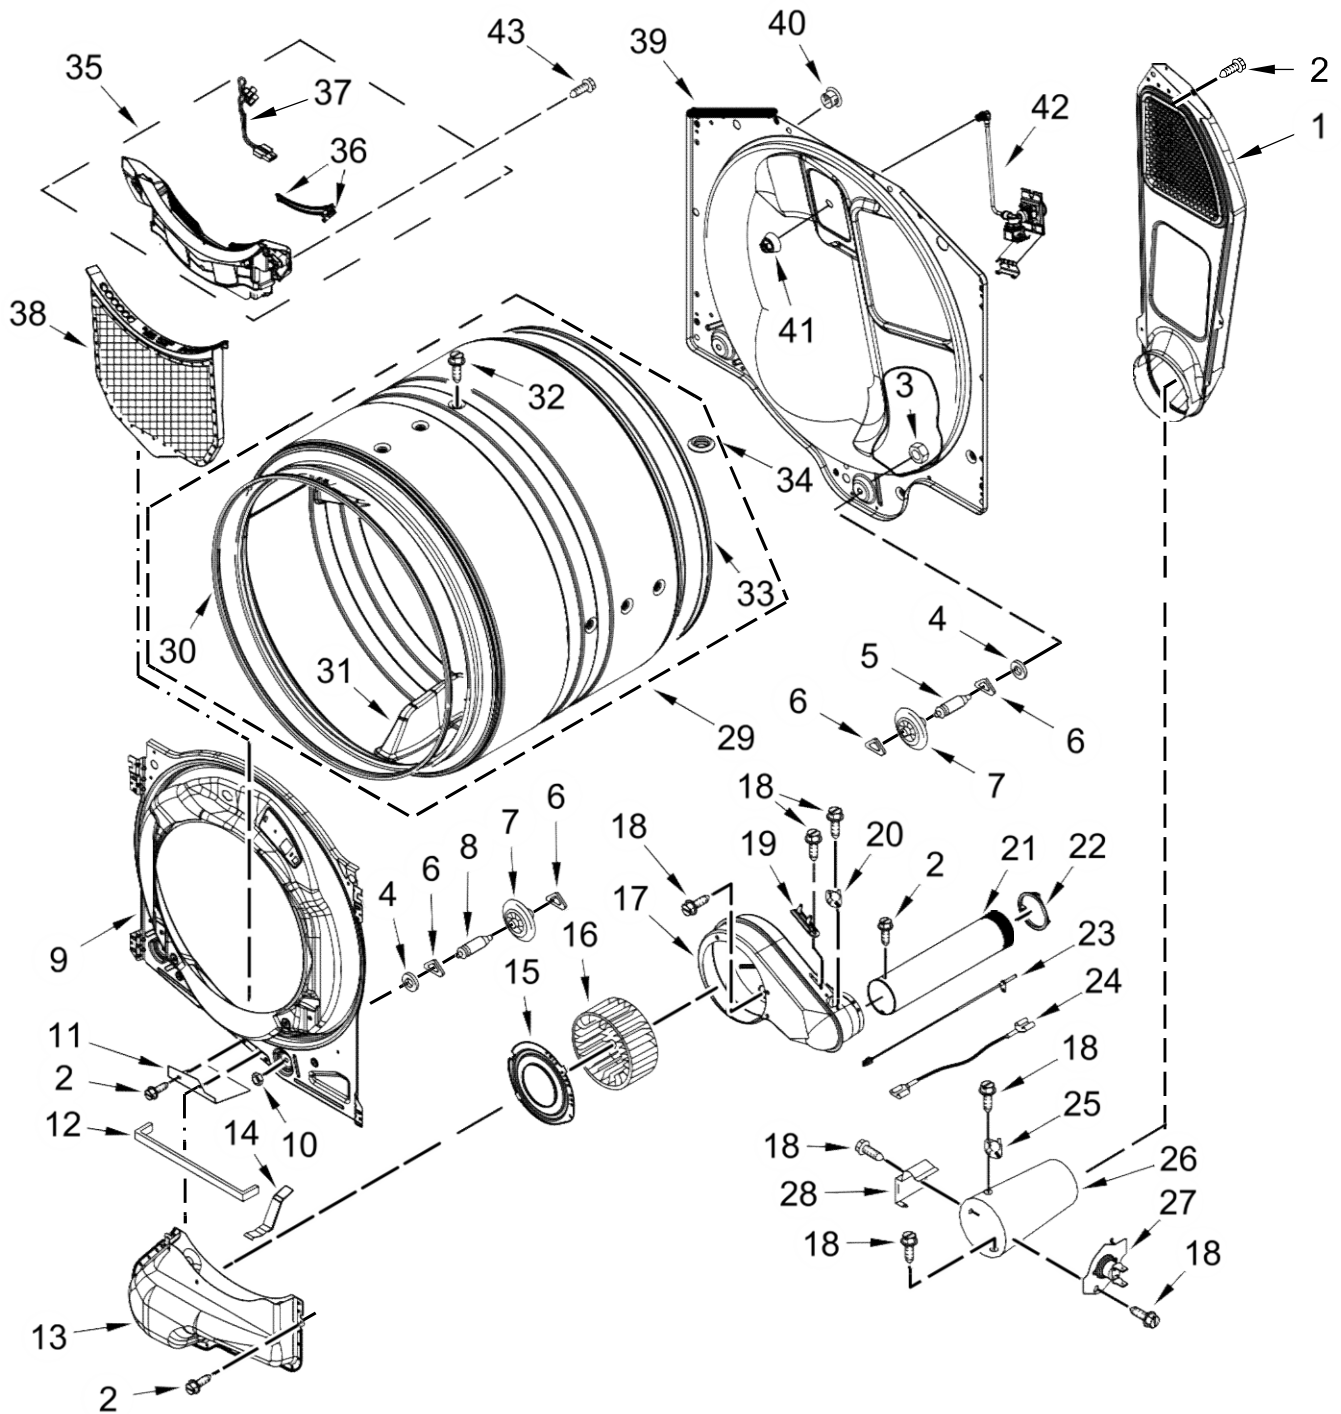

SECADORA 7MMGD6630HC1

SECADORA 7MMGD6630HC1

<u>Illus. No.</u>	<u>Part No.</u>	<u>Description</u>
1	W10293765	Assembly, Air Duct
2	3390647	Screw
3	W10001120	Nut, Hex (Left Hand Thread)
4	3387459	Washer
5	W10359272	Shaft, Drum Roller - Left Hand Thread
6	W10512946	Washer, Tri Ring
7	W10314171	Roller, Support
8	W10359271	Shaft, Drum Roller - Right Hand Thread
9	W10673493	Bulkhead, Front
10	3934666	Nut, Hex
11	W11257251	Shield, Blower
12	W10211950	Seal, Housing Outlet
13	W10211896	Assembly, Lint Duct
14	W10414388	Clip, Lint Duct

<u>Illus. No.</u>	<u>Part No.</u>	<u>Description</u>
15	W11254843	Assembly, Collar (Includes Seal)
16	697772	Wheel, Blower
17	W10211911	Housing, Blower
18	693995	Screw
19	W10693363	Fuse, Thermal (91C)
20	8577274	Thermistor
21	W10342188	Exhaust Pipe
22	W10344699	Collar, Duct
23	W10623852	Thermistor, Gas Inlet
24	W10920818	Jumper, Harness HMI (Board to Board)
25	3391912	Thermostat, Hi Limit
26	8573824	Funnel, Burner
27	8573713	Cut-Off, Thermal
28	338906	Sensor, Radiant
29	W10381481	Assembly, Drum (Complete)

<u>Illus. No.</u>	<u>Part No.</u>	<u>Description</u>
30	W10521122	Seal, Drum Front
31	W10416098	Baffle, Drum
32	W10219342	Screw
33	W10521118	Seal, Drum
34	W10665050	Cap, Plug
35	W10672683	Assembly, Outlet Grill and Housing
36	3387223	Sensor, Electrode
37	W10298258	Harness, Sensor
38	W10516085	Lint Screen White
39	W11209933	Bulkhead, Rear
40	8529007	Plug, Rear Bulkhead
41	W11100488	Nozzle, Cap
42	W11157054	Valve and Hose Assembly
43	W10794806	Screw