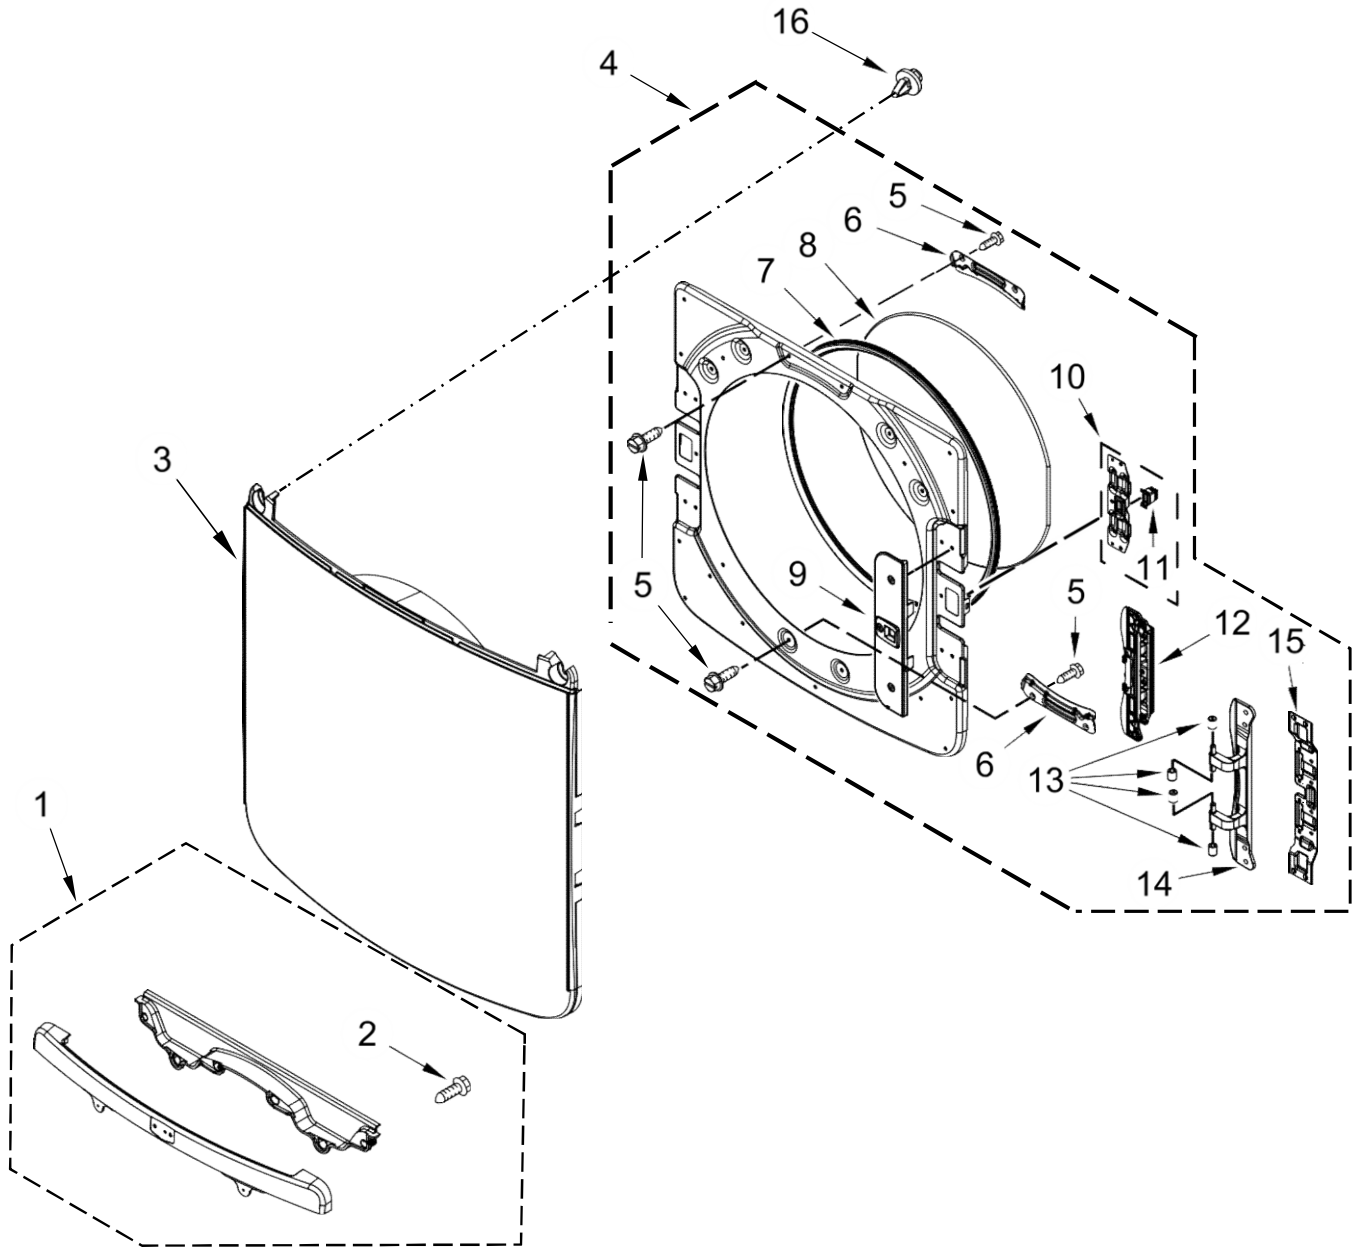

SECADORA 7MMGD6630HC1

<u>Illus. No.</u>	<u>Part No.</u>	<u>Description</u>
1	8576353	Burner Assembly 60 Hz. (Type 1)(White Rodgers)
2	688617	Tube, Burner
3	694298	Bracket, Ignitor
4	686590	Ignitor
5	W10366705	Screw
6	343641	Screw
7	W10118312	Valve, Gas 60 Hz. (Complete)
8	3387057	Screw
9	3389871	Base, Burner

<u>Illus. No.</u>	<u>Part No.</u>	<u>Description</u>
10		Orifice, Burner
	15418	Type 1 (Natural)
	15422	Type 4 (Butane)
	234867	Type 4 (Propane)
11	694421	Screw, Coil
12	694538	Bracket, Coil
13	694540	Coil, 60 Hz. (2 Terminal) (Main)
14	694539	Coil, 60 Hz (Split) (3 Terminal) (Pilot Position)
15	694424	Leak, Limiter

<u>Illus. No.</u>	<u>Part No.</u>	<u>Description</u>
16	694423	Screw, Regulator Adjustment
17	694422	Spring, Regulator
18	239822	Plug, Pipe
19	3390647	Screw
20	3387561	Clamp, Pipe
21	3389889	Bracket, Support
		Following Parts Not Illustrated
	8576846	Conversion Kit (Type 1 to Type 4 LPG)

SECADORA 7MMGD6630HC1