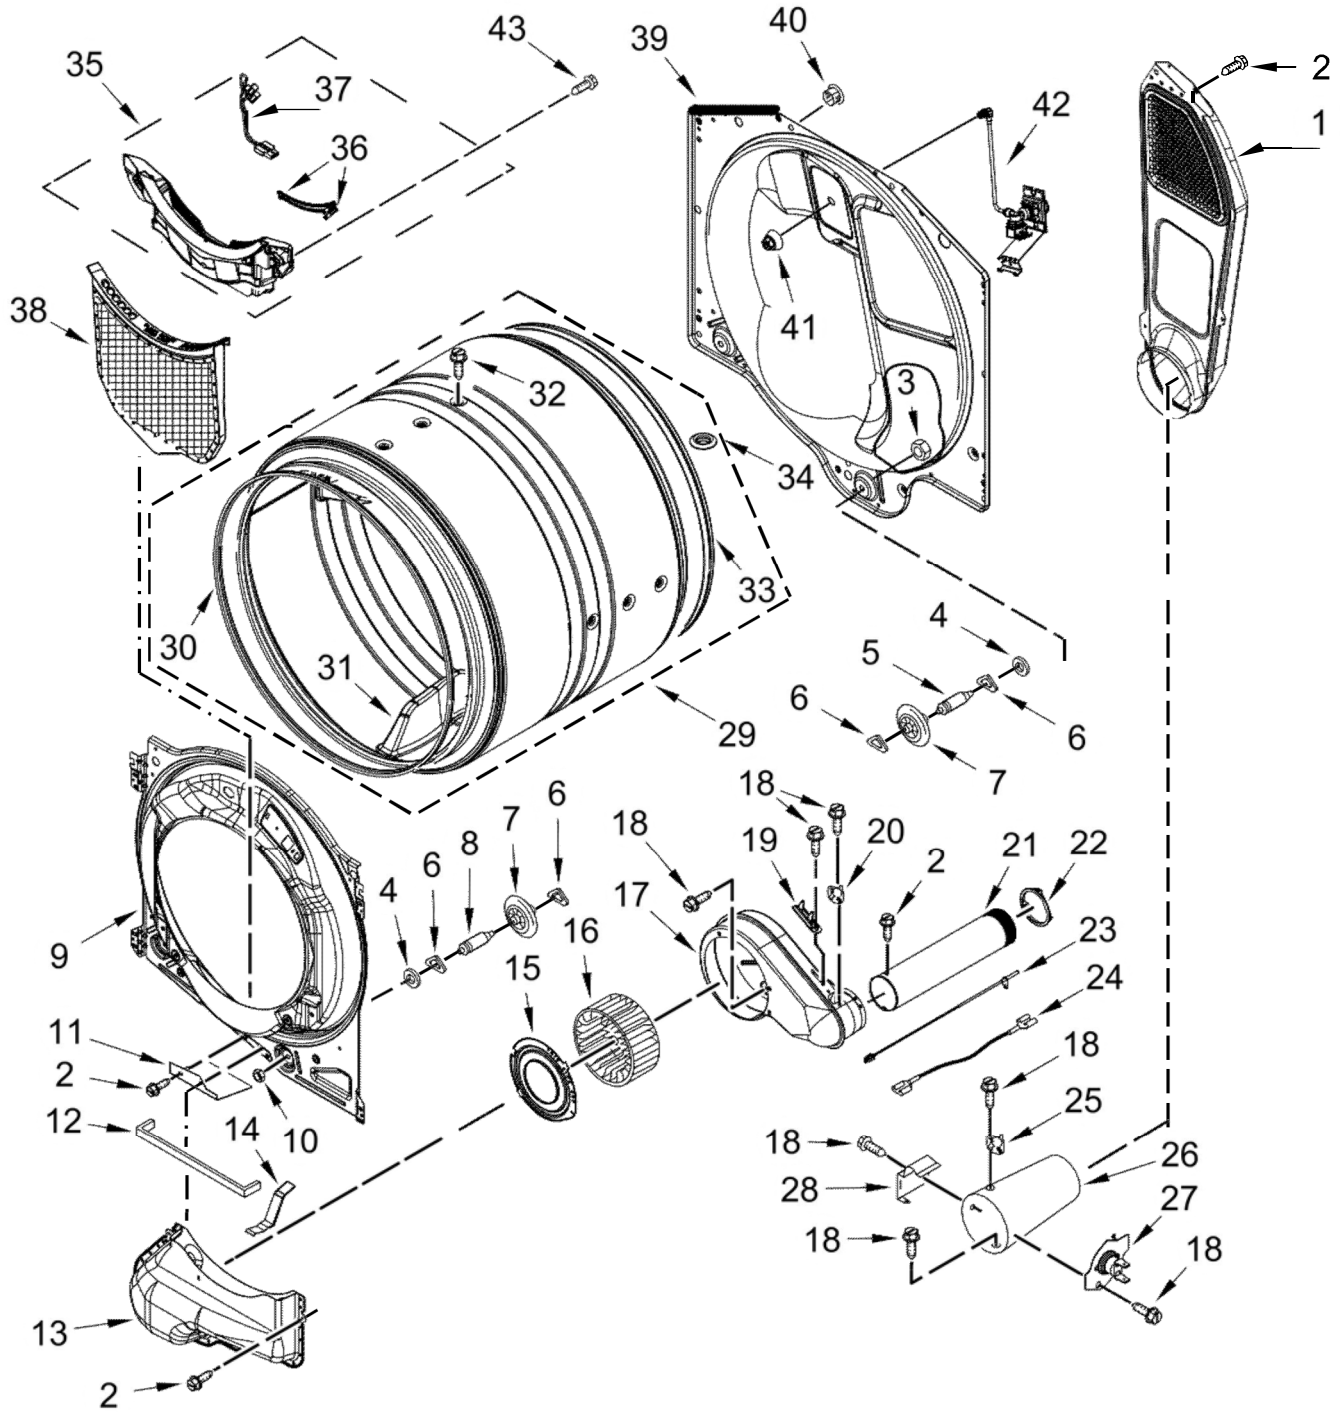

SECADORA 7MMGD6630HC2