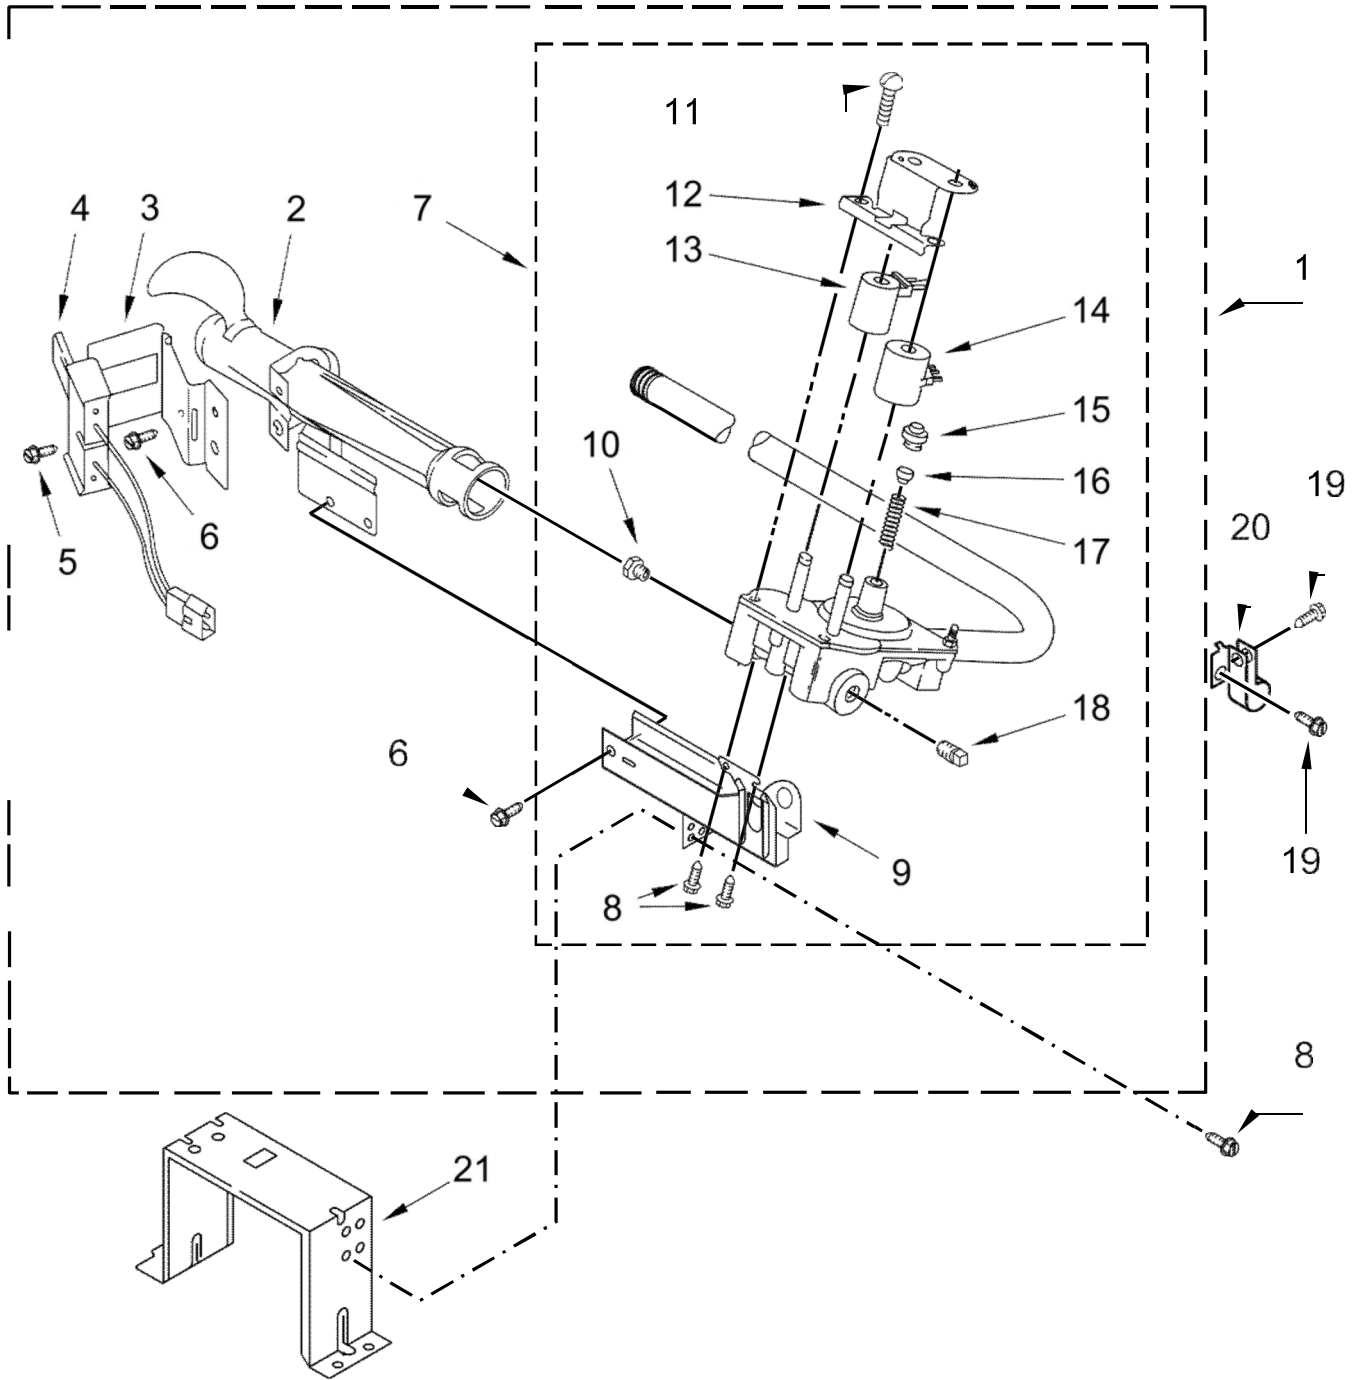

SECADORA 7MMGD6630HC2

USE WITH TYPE 1 - NATURAL,
AND TYPE 4 - LIQUEFIED PROPANE AND BUTANE GASES