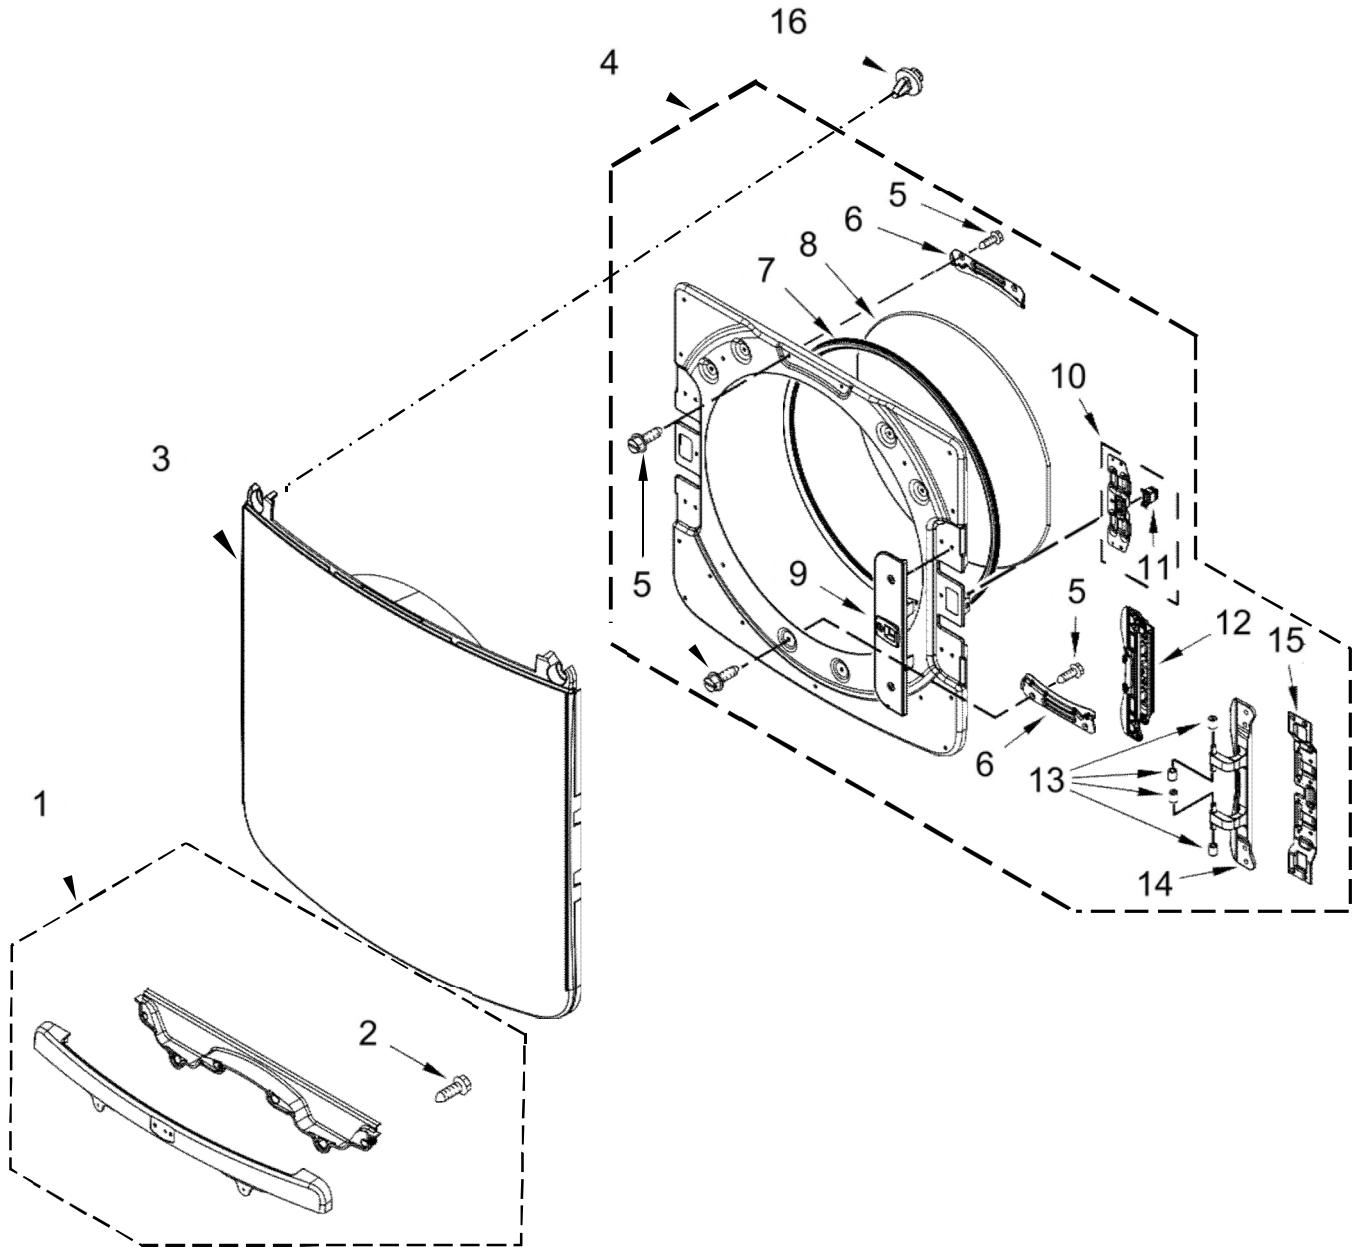

SECADORA 7MMGD6630HC2

SECADORA 7MMGD6630HC2

Illus.
No. **Part No.** **Description**

- 1 Handle, Door
 W10626039 Black
- 2 9742177 Screw
- 3 W11196020 Assembly, Outer Door
- 4 W11218177 Assembly, Inner Door5
 W10288126 Screw
- 6 W11096008 Bracket, Glass
- 7 W11183899 Seal, Glass