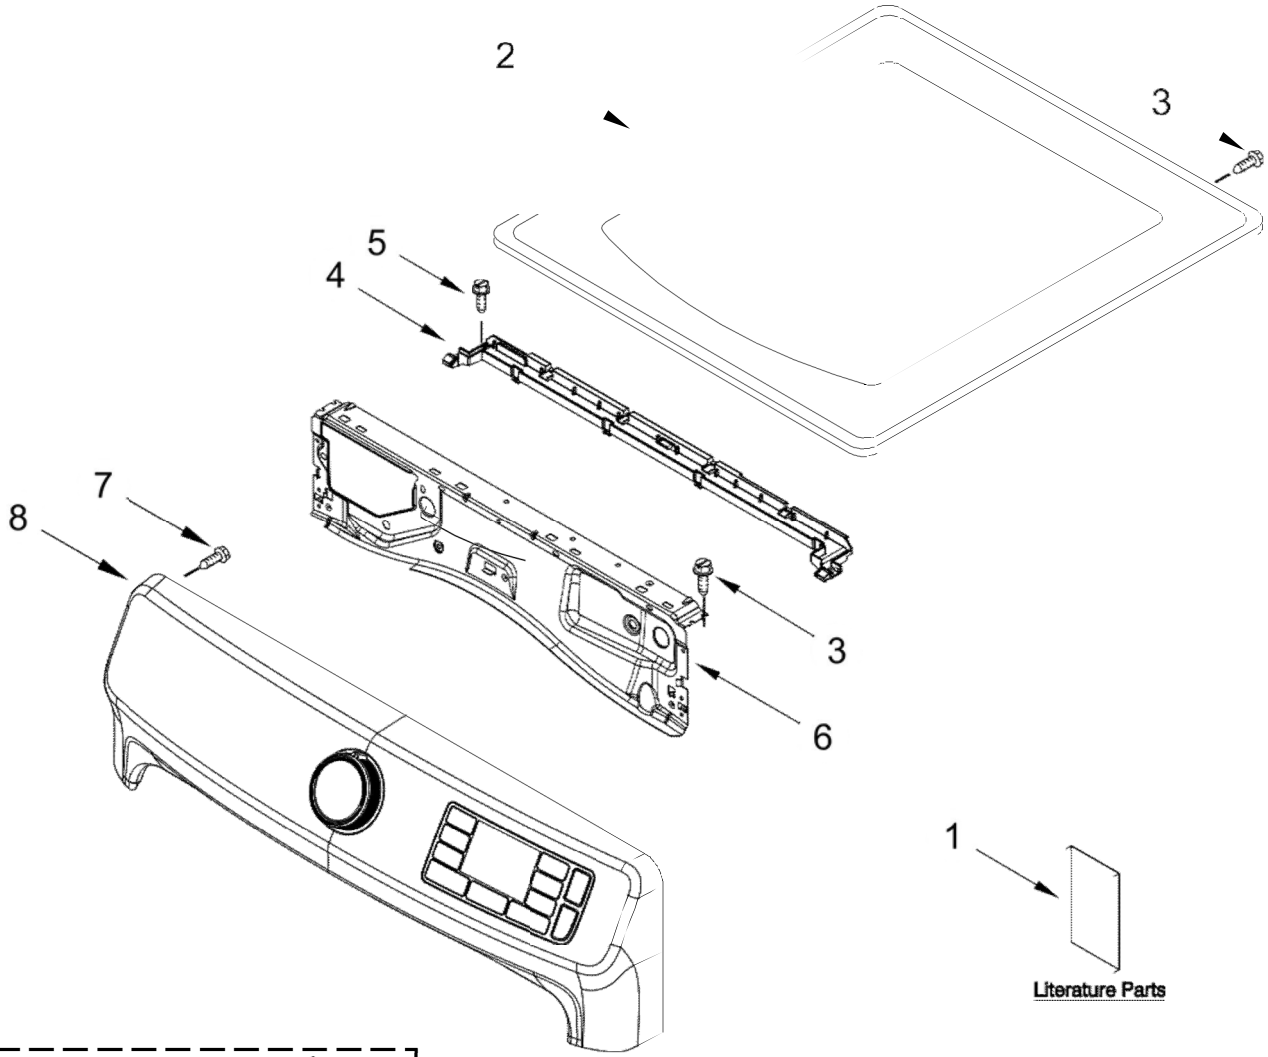

SECADORA 7MMGD6630HC2