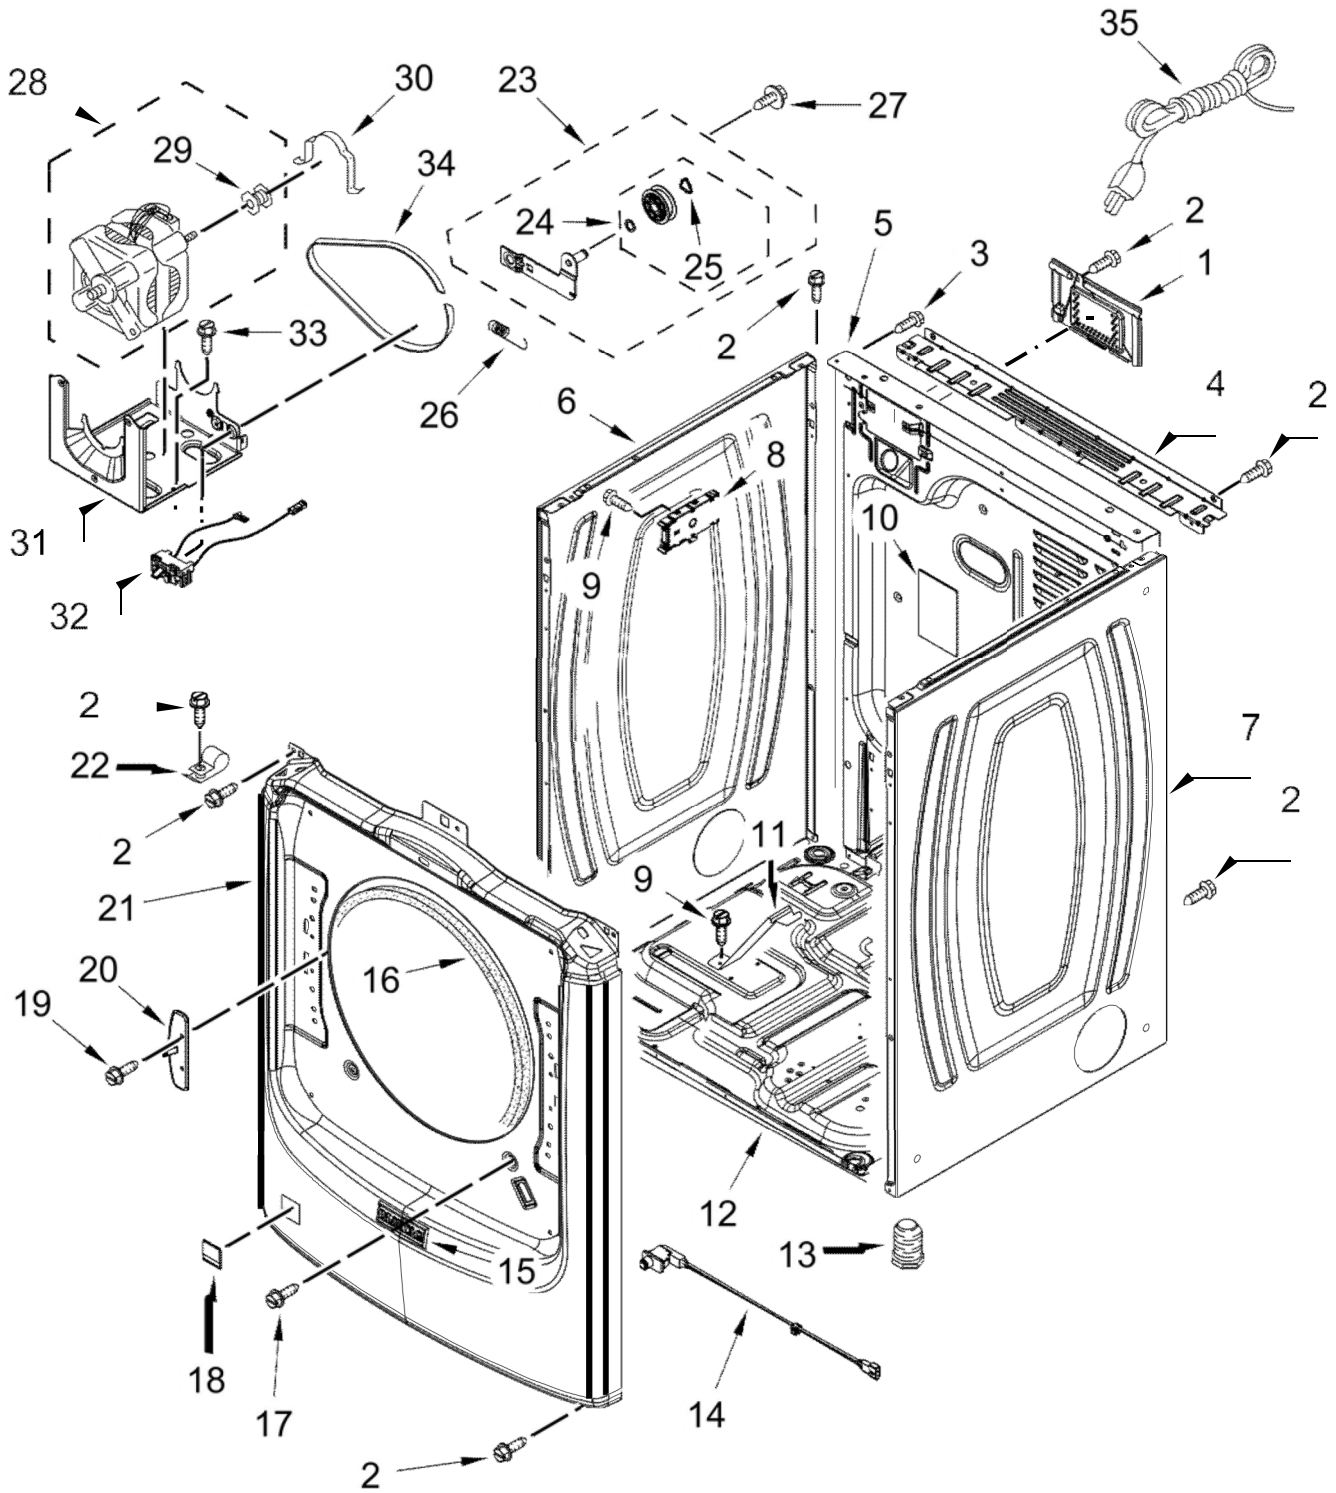

<u>Illus. No.</u>	<u>Part No.</u>	<u>Description</u>
2		Top
	W10460919	Chrome Shadow
3	693995	Screw
4	W11255768	Channel, Water
5	12990702	Screw
6	W10208198	Bracket, Console
7	W10146359	Screw

<u>Illus. No.</u>	<u>Part No.</u>	<u>Description</u>
8		Assembly, Conso
	W11314478	Chrome Shadow
9	W11157861	Harness, Main

SECADORA 7MMGD6630HC2

SECADORA 7MMGD6630HC2

<u>Illus. No.</u>	<u>Part No.</u>	<u>Description</u>
1	8317339	Cover, Terminal Block
2	3390647	Screw
3	W10773242	Screw
4	W10208382	Bracket, Rear
5	W10487430	Panel, Rear
6		Panel, Side (Left)
7	W11177570	Chrome Shadow Panel, Side (Right)
	W11177571	Chrome Shadow
8	W11461201	Appliance Control Unit (ACU)
9	693995	Screw
10	W10504381	Pad, Foam
11	8529757	Bracket, Burner
12	8565046	Base, Cabinet
13	3392100	Foot, Dryer
	279810	Foot, Optional (Extended Length Package Of 2) (Not Included)