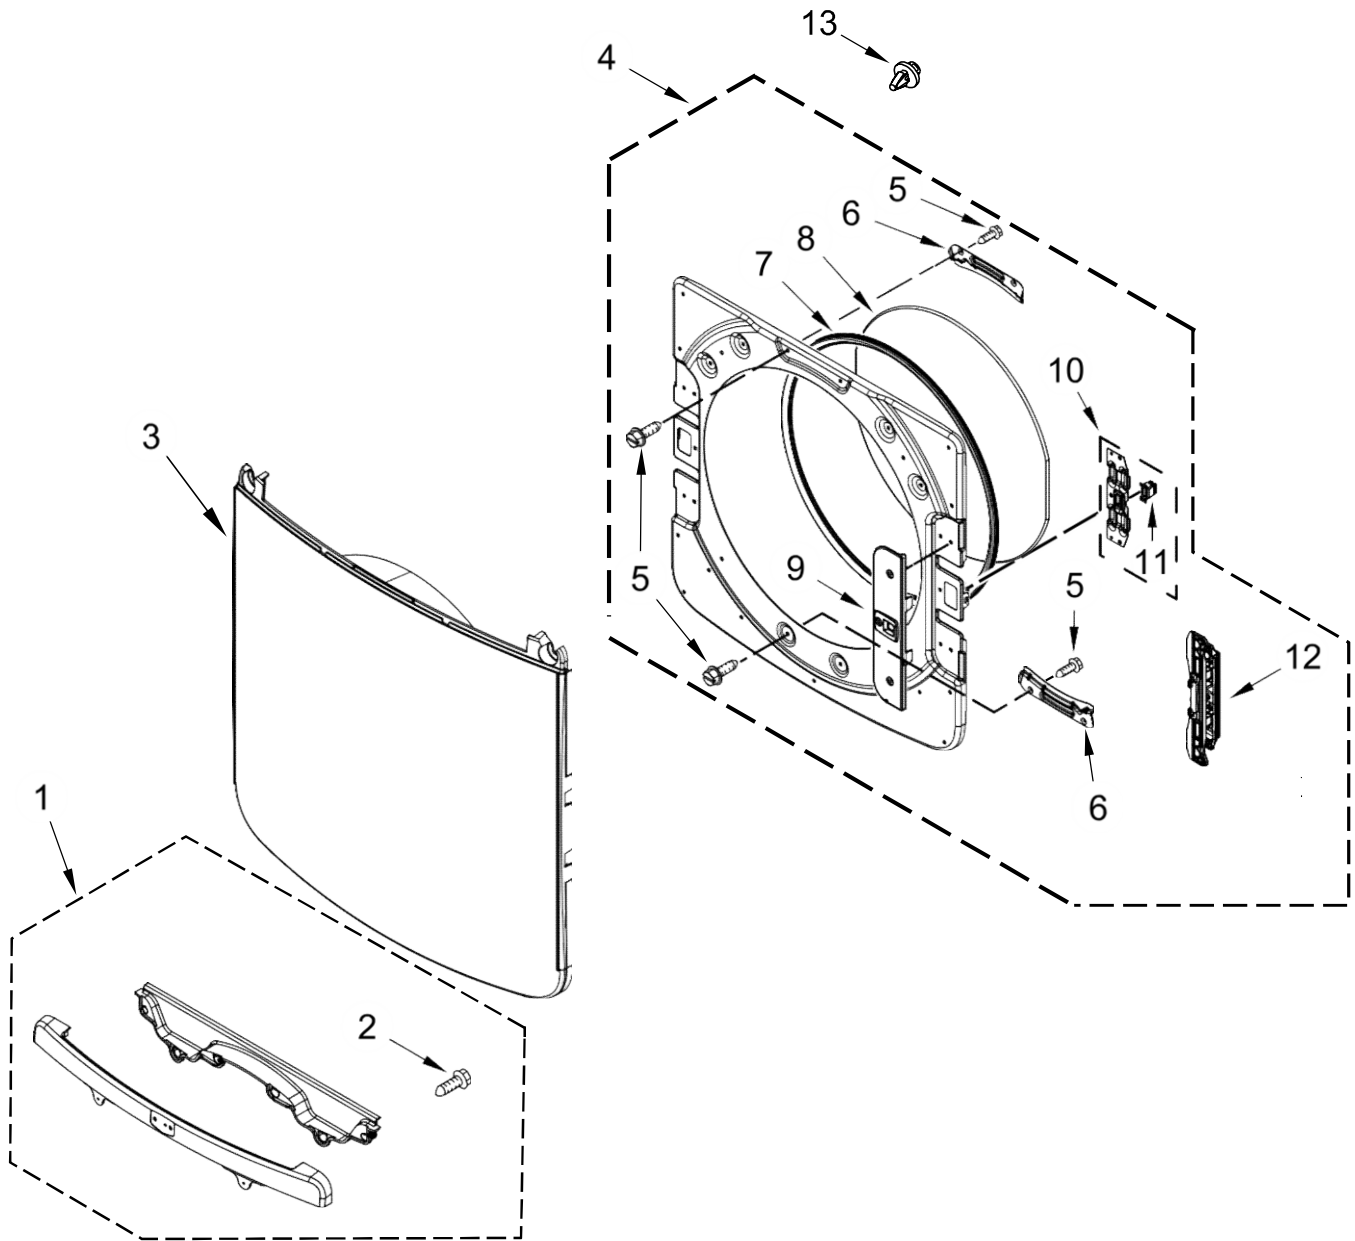

SECADORA 7MMGD6630HW0

<u>Illus. No.</u>	<u>Part No.</u>	<u>Description</u>
1	8576353	Burner Assembly 60 Hz. (Type 1)(White Rodgers)
2	688617	Tube, Burner
3	694298	Bracket, Ignitor
4	686590	Ignitor
5	W10366705	Screw
6	343641	Screw
7	W10118312	Valve, Gas 60 Hz. (Complete)
8	3387057	Screw
9	3389871	Base, Burner

<u>Illus. No.</u>	<u>Part No.</u>	<u>Description</u>
10		Orifice, Burner
	15418	Type 1 (Natural)
	15422	Type 4 (Butane)
	234867	Type 4 (Propane)
11	694421	Screw, Coil
12	694538	Bracket, Coil
13	694540	Coil, 60 Hz. (2 Terminal) (Main)
14	694539	Coil, 60 Hz (Split) (3 Terminal) (Pilot Position)
15	694424	Leak, Limiter

<u>Illus. No.</u>	<u>Part No.</u>	<u>Description</u>
16	694423	Screw, Regulator Adjustment
17	694422	Spring, Regulator
18	239822	Plug, Pipe
19	3390647	Screw
20	3387561	Clamp, Pipe
21	3389889	Bracket, Support
		Following Parts Not Illustrated
	8576846	Conversion Kit (Type 1 to Type 4 LPG)

SECADORA 7MMGD6630HW0