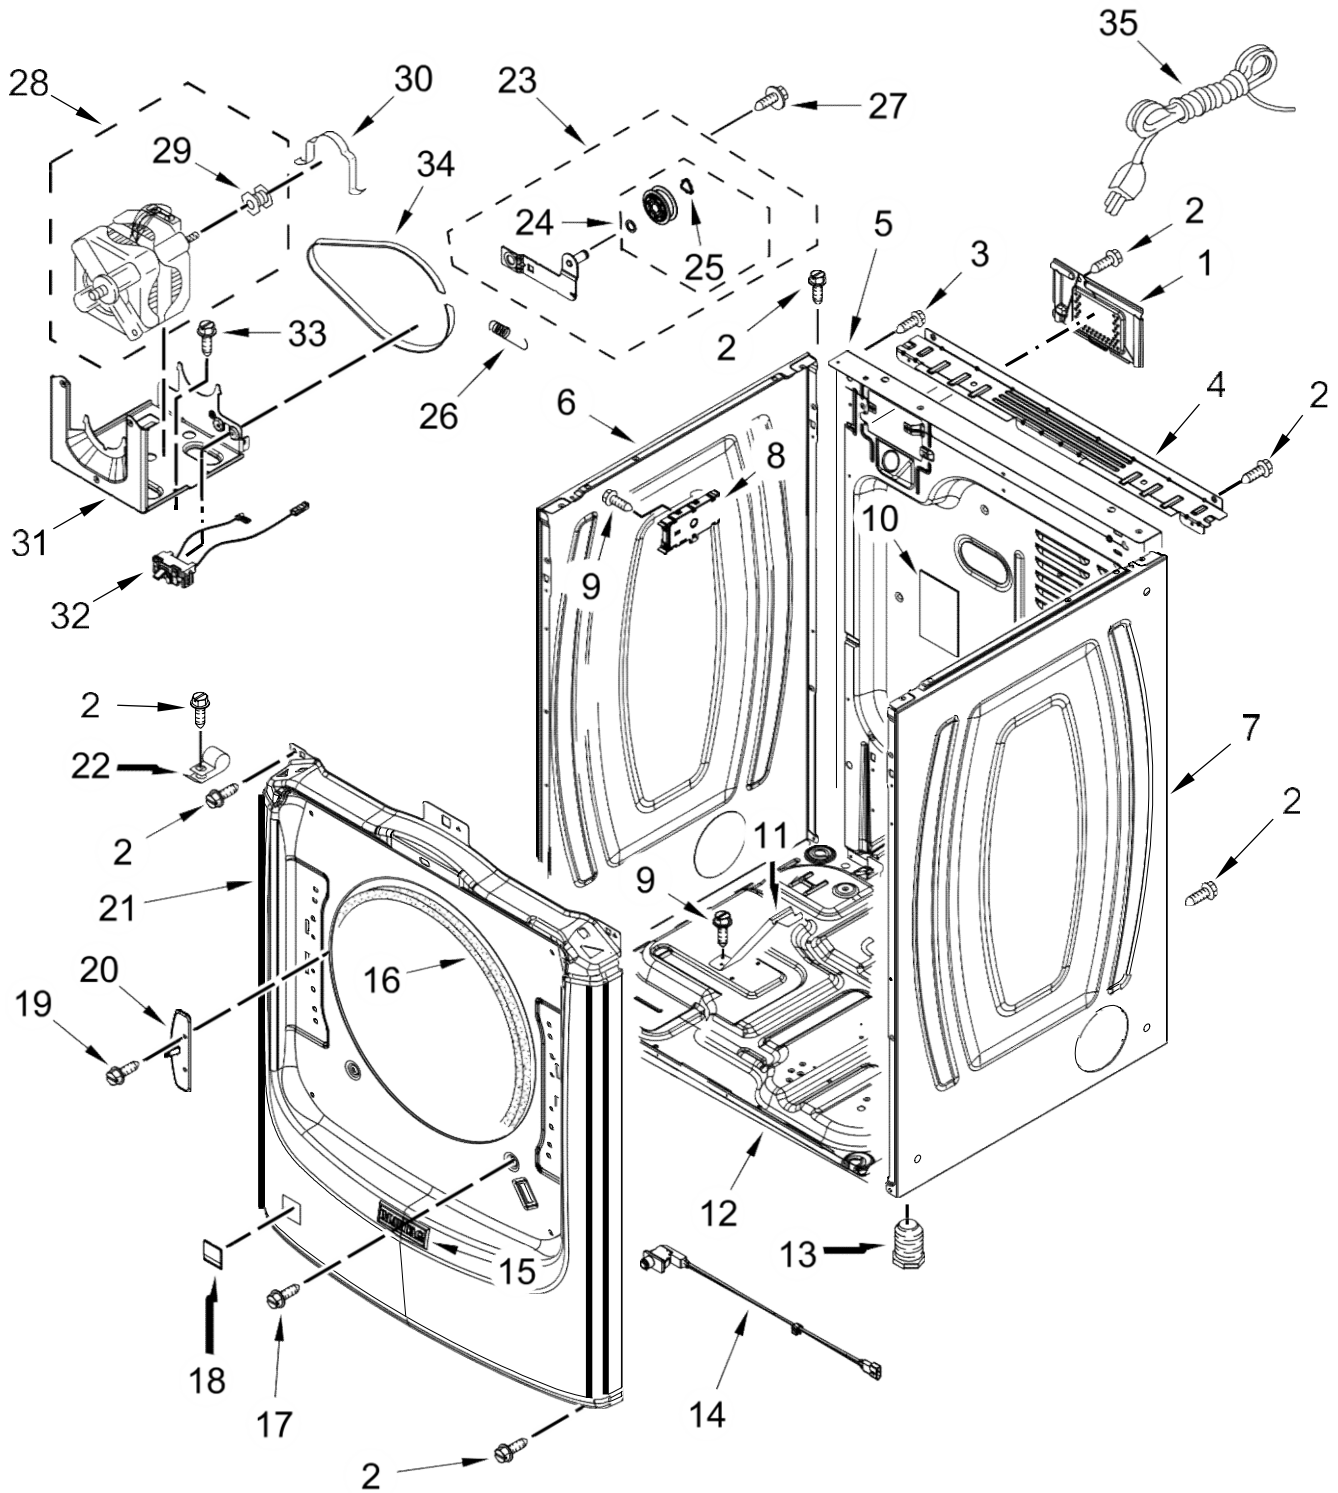

<u>Illus. No.</u>	<u>Part No.</u>	<u>Description</u>
2		Top
	W10208383	White
3	693995	Screw
4	W11255768	Channel, Water
5	12990702	Screw
6	W10208198	Bracket, Console
7	W10146359	Screw

<u>Illus. No.</u>	<u>Part No.</u>	<u>Description</u>
8	W11296404	Assembly, Console
9	W11157861	Harness, Main Wiring

SECADORA 7MMGD6630HW0

SECADORA 7MMGD6630HW0

<u>Illus. No.</u>	<u>Part No.</u>	<u>Description</u>
1	8317339	Cover, Terminal Block
2	3390647	Screw
3	W10773242	Screw
4	W10208382	Bracket, Rear
5	W10487430	Panel, Rear
6		Panel, Side (Left)
	W11177568	White
7		Panel, Side (Right)
	W11177569	White
8	W11178025	Board, Control
9	693995	Screw
10	W10504381	Pad, Foam
11	8529757	Bracket, Burner
12	8565046	Base, Cabinet
13	3392100	Foot, Dryer
	279810	Foot, Optional (Extended Length Package Of 2) (Not Included)