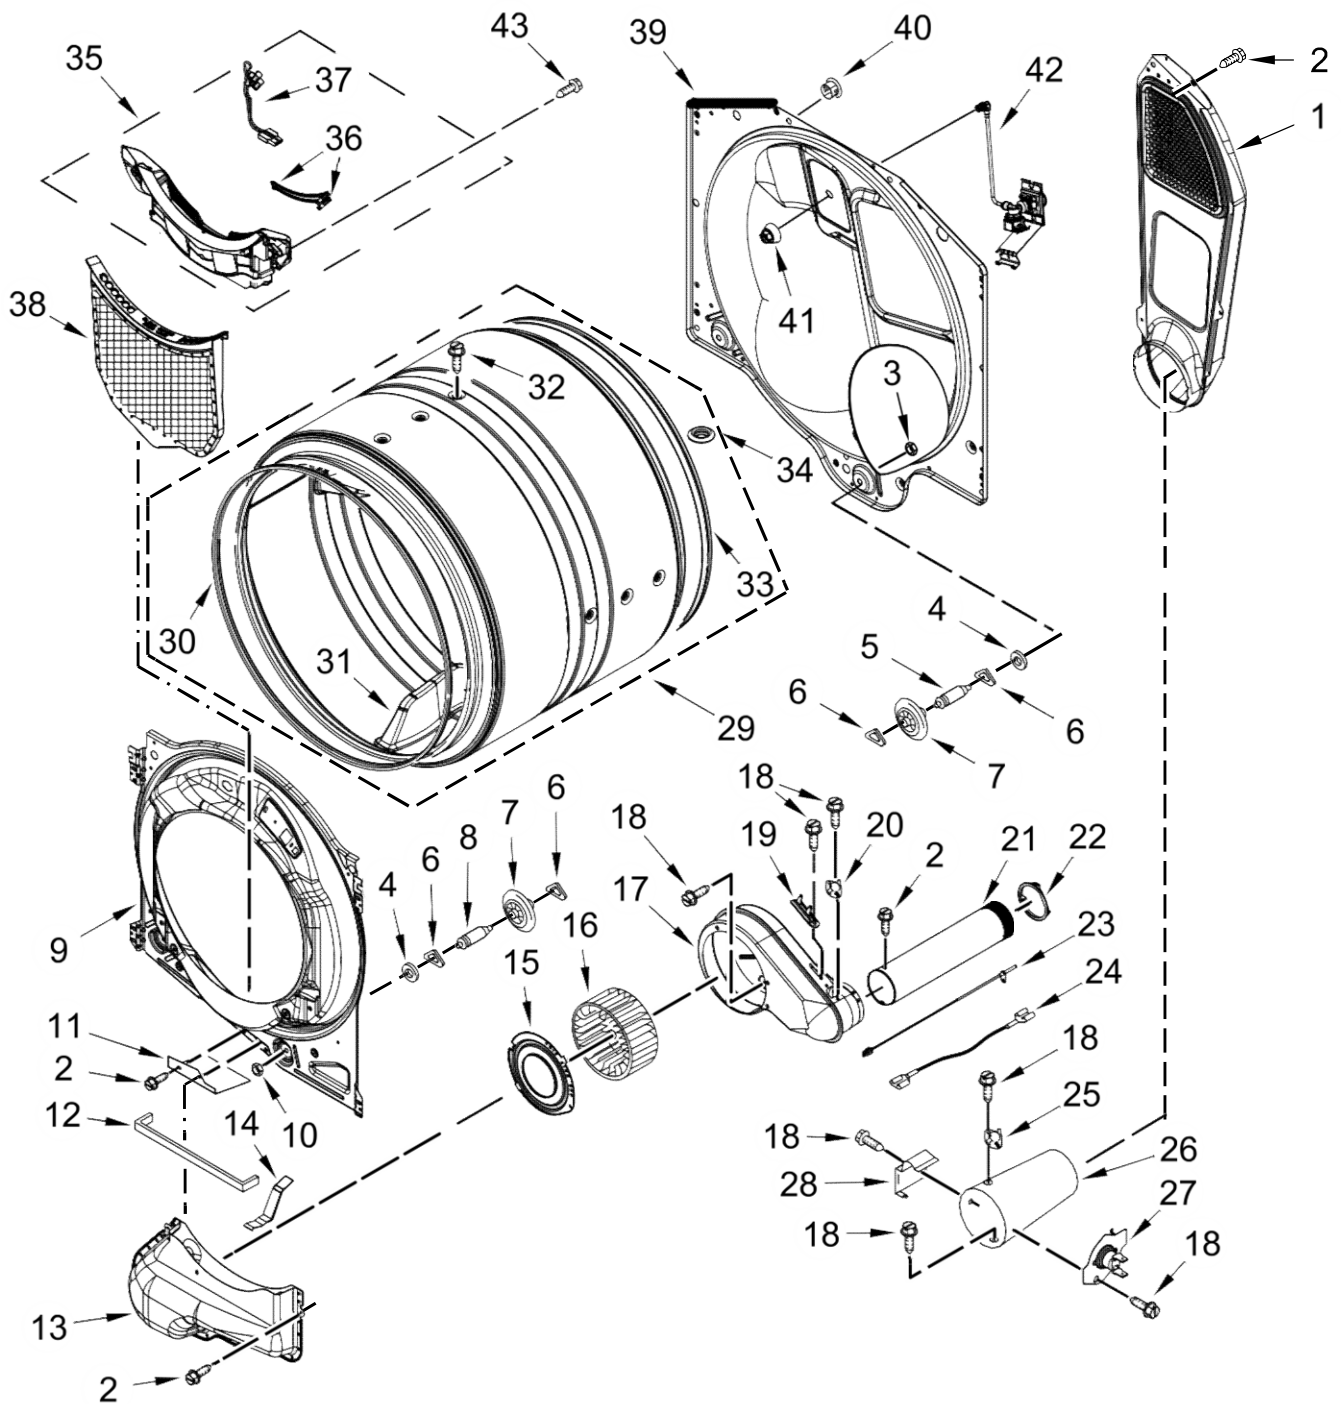

SECADORA 7MMGD6630HW0

SECADORA 7MMGD6630HW0

<u>Illus. No.</u>	<u>Part No.</u>	<u>Description</u>
1	W10295533	Assembly, Air Duct
2	3390647	Screw
3	W10001120	Nut, Hex (Left Hand Thread)
4	3387459	Washer
5	W10359272	Shaft, Drum Roller - Left Hand Thread
6	W10512946	Washer, Tri Ring
7	W10314171	Roller, Support
8	W10359271	Shaft, Drum Roller - Right Hand Thread
9	W10673493	Bulkhead, Front
10	3934666	Nut, Hex
11	W11257251	Shield, Blower
12	W10211950	Seal, Housing Outlet
13	W10211896	Assembly, Lint Duct
14	W10414388	Clip, Lint Duct

<u>Illus. No.</u>	<u>Part No.</u>	<u>Description</u>
15	W11254843	Assembly, Collar (Includes Seal)
16	697772	Wheel, Blower
17	W10211911	Housing, Blower
18	693995	Screw
19	W10693363	Fuse, Thermal (91C)
20	8577274	Thermistor
21	W10342188	Exhaust Pipe
22	W10344699	Collar, Duct
23	W10623852	Thermistor, Gas Inlet
24	W10920818	Jumper, Harness HMI (Board to Board)
25	3391912	Thermostat, Hi Limit
26	8573824	Funnel, Burner
27	8573713	Cut-Off, Thermal
28	338906	Sensor, Radiant
29	W10381481	Assembly, Drum (Complete)

<u>Illus. No.</u>	<u>Part No.</u>	<u>Description</u>
30	W10521122	Seal, Drum Front
31	W10416098	Baffle, Drum
32	W10219342	Screw
33	W10521118	Seal, Drum
34	W10665050	Cap, Plug
35	W10672683	Assembly, Outlet Grill and Housing
36	3387223	Sensor, Electrode
37	W10298258	Harness, Sensor
38	W10516085	Lint Screen White
39	W11209933	Bulkhead, Rear
40	8529007	Plug, Rear Bulkhead
41	W11100488	Nozzle, Cap
42	W11157054	Valve and Hose Assembly
43	W10794806	Screw