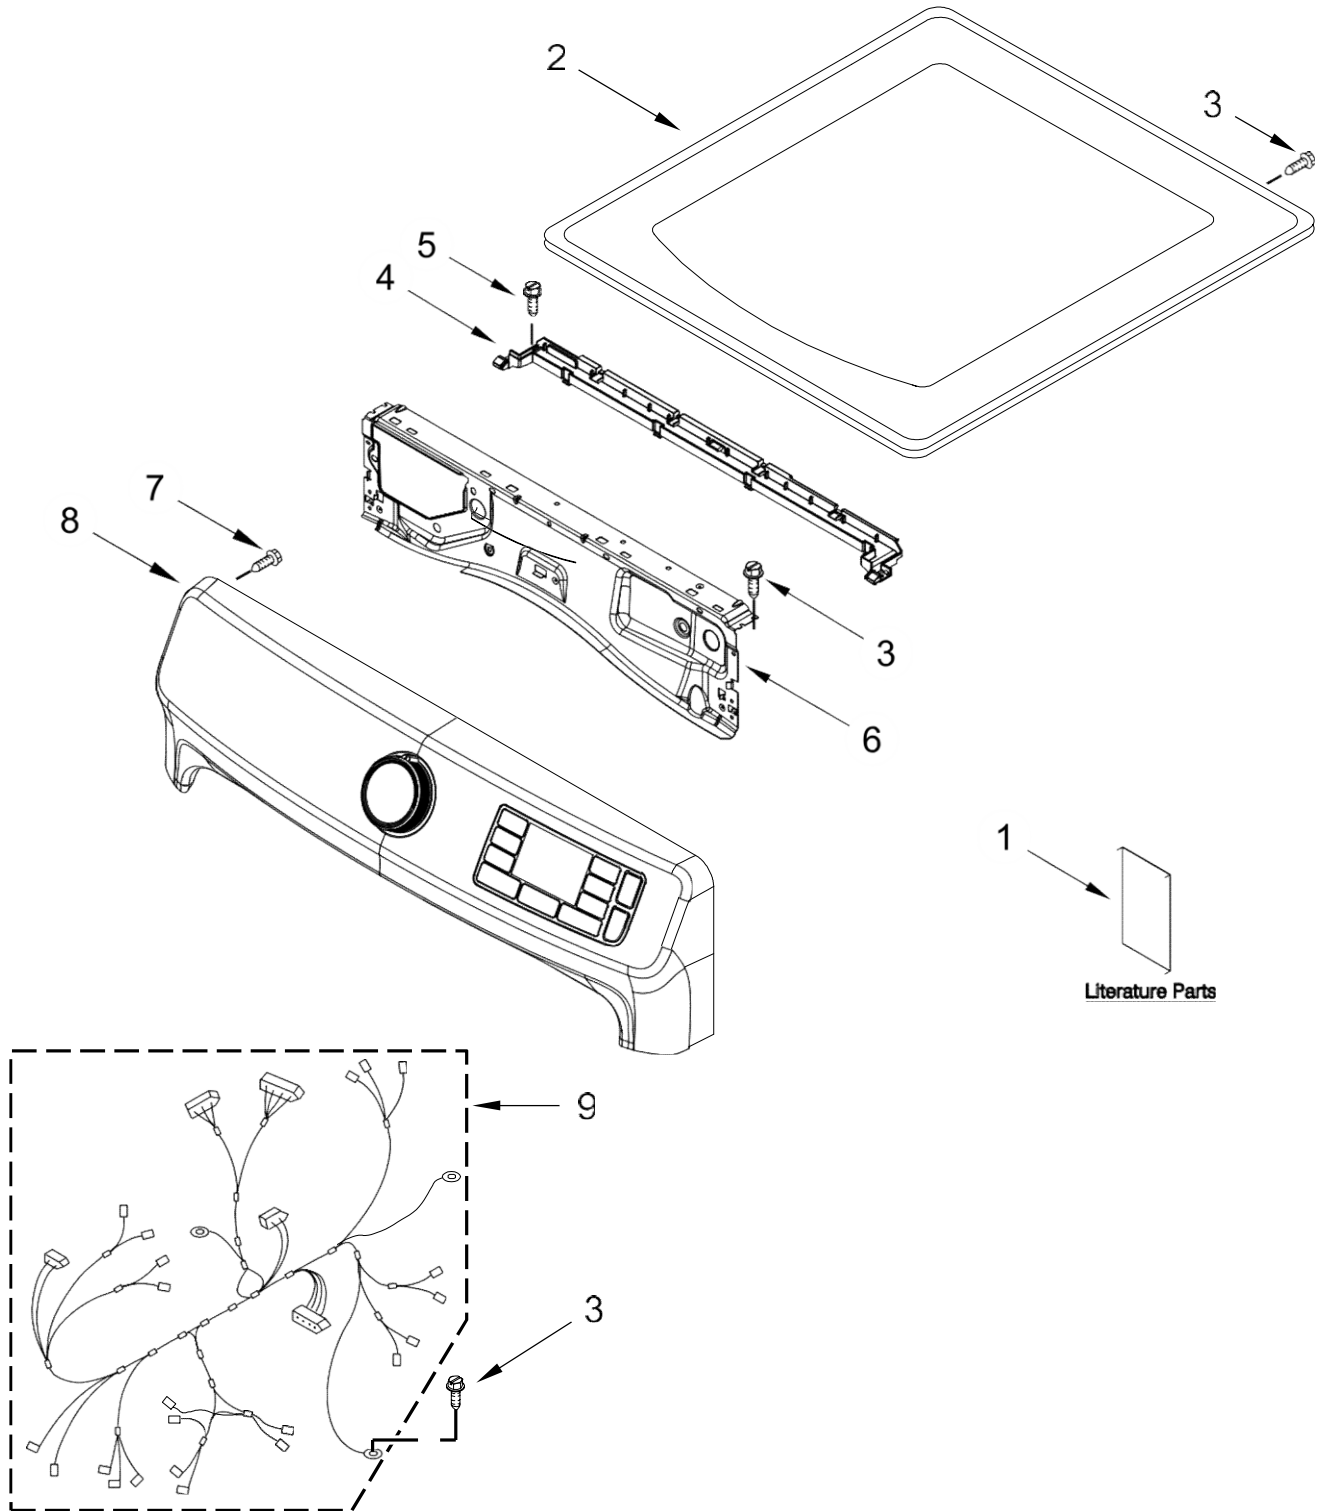

GAS DRYER

MODELS:

7MMGD6630HW0 (White)

SECADORA 7MMGD6630HW0

SECADORA 7MMGD6630HW0

<u>Illus. No.</u>	<u>Part No.</u>	<u>Description</u>
1		Literature Parts
	W11324788	Use and Care Guide
	W11295169	Installation Instructions
	W11321872	Tech Sheet
	W11241396	Wiring Diagram
	W11325596	Quick Start Guide

<u>Illus. No.</u>	<u>Part No.</u>	<u>Description</u>
2		Top
	W10208383	White
3	693995	Screw
4	W11255768	Channel, Water
5	12990702	Screw
6	W10208198	Bracket, Console
7	W10146359	Screw

<u>Illus. No.</u>	<u>Part No.</u>	<u>Description</u>
8	W11296404	Assembly, Console
9	W11157861	Harness, Main Wiring

SECADORA 7MMGD6630HW0

SECADORA 7MMGD6630HW0

<u>Illus. No.</u>	<u>Part No.</u>	<u>Description</u>
1	8317339	Cover, Terminal Block
2	3390647	Screw
3	W10773242	Screw
4	W10208382	Bracket, Rear
5	W10487430	Panel, Rear
6		Panel, Side (Left)
	W11177568	White
7		Panel, Side (Right)
	W11177569	White
8	W11178025	Board, Control
9	693995	Screw
10	W10504381	Pad, Foam
11	8529757	Bracket, Burner
12	8565046	Base, Cabinet
13	3392100	Foot, Dryer
	279810	Foot, Optional (Extended Length Package Of 2) (Not Included)