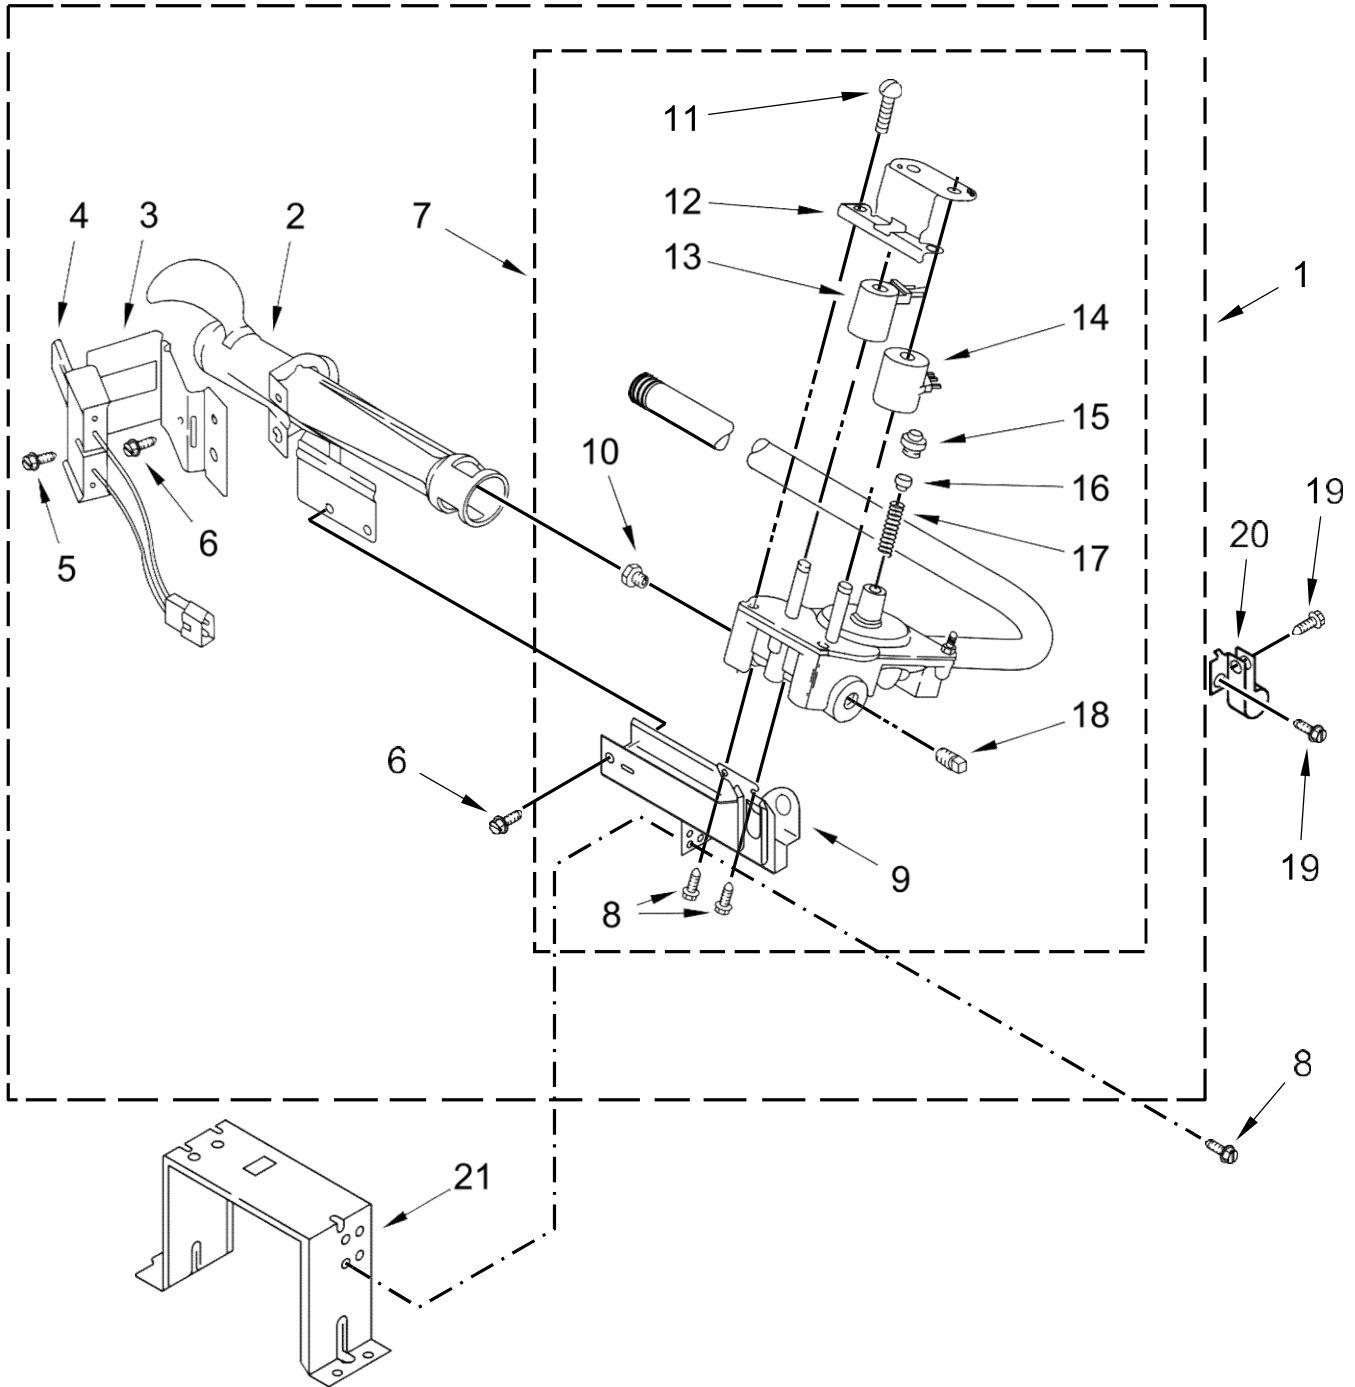

SECADORA 7MMGD6630HW0

USE WITH TYPE 1 - NATURAL,
AND TYPE 4 - LIQUEFIED PROPANE AND BUTANE GASES

SECADORA 7MMGD6630HW0

<u>Illus. No.</u>	<u>Part No.</u>	<u>Description</u>
1	8576353	Burner Assembly 60 Hz. (Type 1)(White Rodgers)
2	688617	Tube, Burner
3	694298	Bracket, Ignitor
4	686590	Ignitor
5	W10366705	Screw
6	343641	Screw
7	W10118312	Valve, Gas 60 Hz. (Complete)
8	3387057	Screw
9	3389871	Base, Burner

<u>Illus. No.</u>	<u>Part No.</u>	<u>Description</u>
10		Orifice, Burner
	15418	Type 1 (Natural)
	15422	Type 4 (Butane)
	234867	Type 4 (Propane)
11	694421	Screw, Coil
12	694538	Bracket, Coil
13	694540	Coil, 60 Hz. (2 Terminal) (Main)
14	694539	Coil, 60 Hz (Split) (3 Terminal) (Pilot Position)
15	694424	Leak, Limiter

<u>Illus. No.</u>	<u>Part No.</u>	<u>Description</u>
16	694423	Screw, Regulator Adjustment
17	694422	Spring, Regulator
18	239822	Plug, Pipe
19	3390647	Screw
20	3387561	Clamp, Pipe
21	3389889	Bracket, Support
		Following Parts Not Illustrated
	8576846	Conversion Kit (Type 1 to Type 4 LPG)