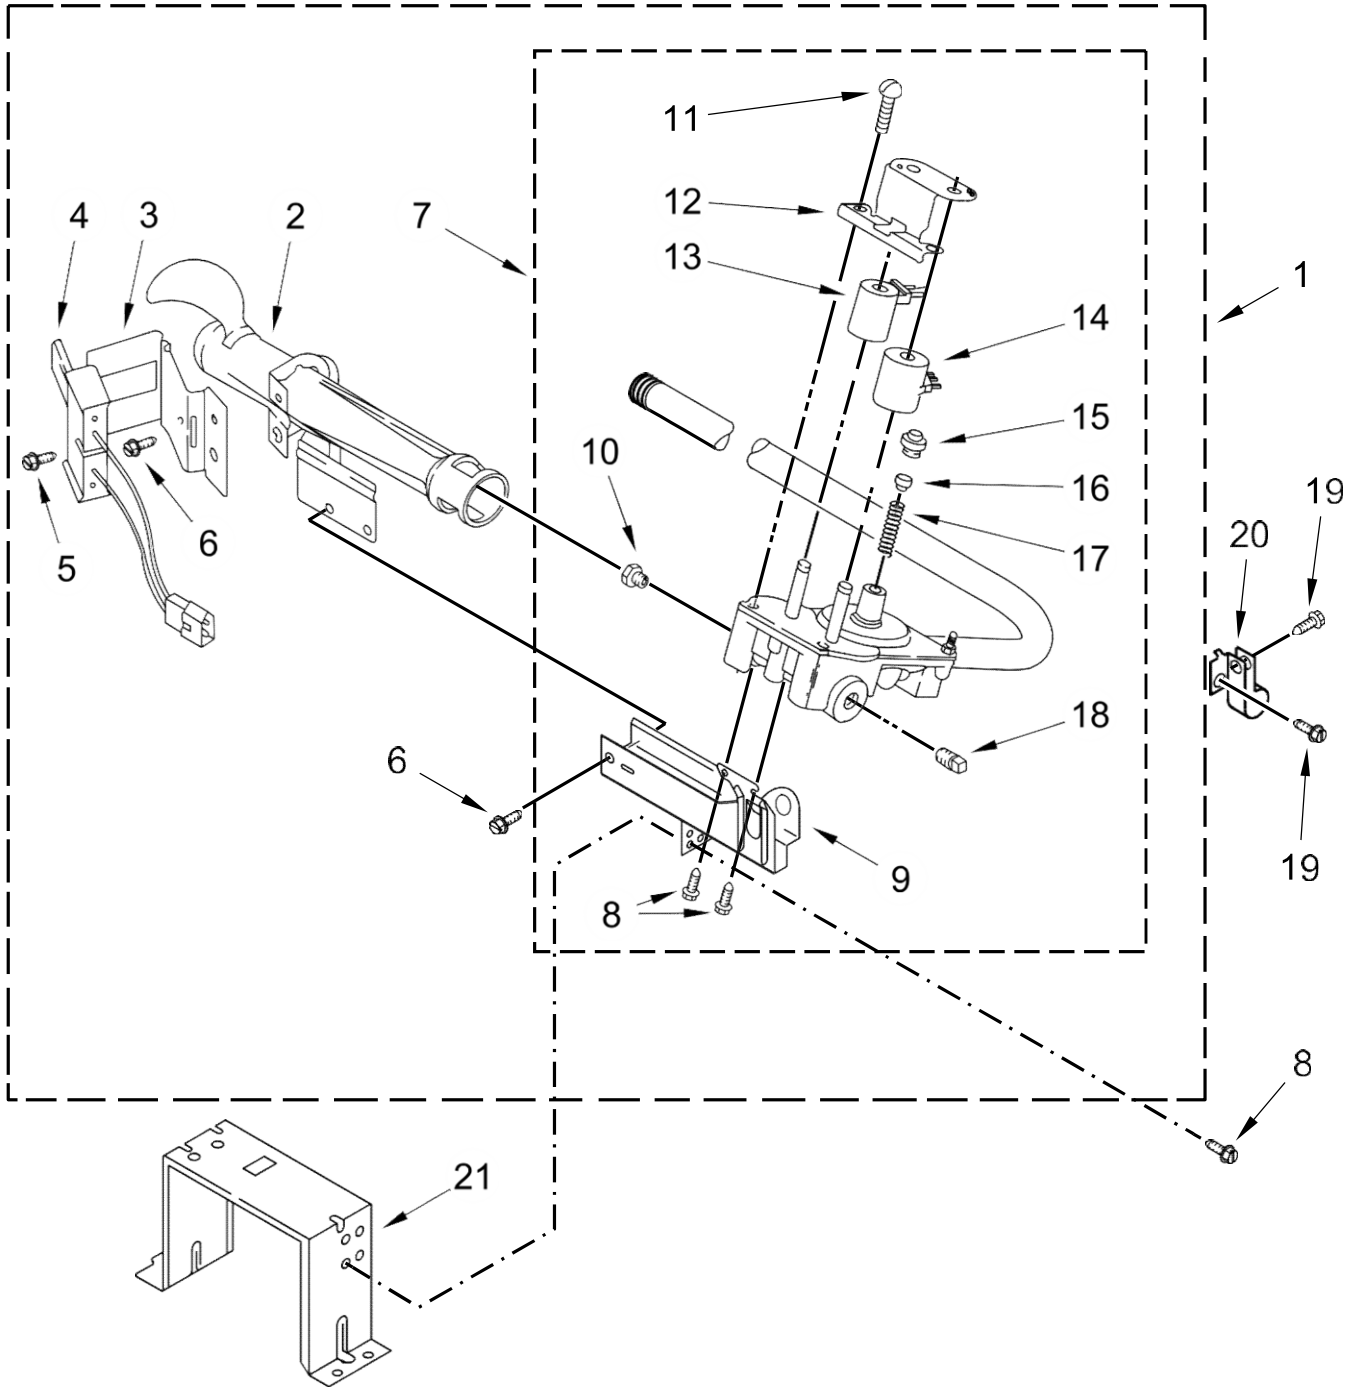

SECADORA 7MMGD6630HW1

<u>Illus. No.</u>	<u>Part No.</u>	<u>Description</u>
1	W10293765	Assembly, Air Duct
2	3390647	Screw
3	W10001120	Nut, Hex (Left Hand Thread)
4	3387459	Washer
5	W10359272	Shaft, Drum Roller - Left Hand Thread
6	W10512946	Washer, Tri Ring
7	W10314171	Roller, Support
8	W10359271	Shaft, Drum Roller - Right Hand Thread
9	W10673493	Bulkhead, Front
10	3934666	Nut, Hex
11	W11257251	Shield, Blower
12	W10211950	Seal, Housing Outlet
13	W10211896	Assembly, Lint Duct
14	W10414388	Clip, Lint Duct

<u>Illus. No.</u>	<u>Part No.</u>	<u>Description</u>
15	W11254843	Assembly, Collar (Includes Seal)
16	697772	Wheel, Blower
17	W10211911	Housing, Blower
18	693995	Screw
19	W10693363	Fuse, Thermal (91C)
20	8577274	Thermistor
21	W10342188	Exhaust Pipe
22	W10344699	Collar, Duct
23	W10623852	Thermistor, Gas Inlet
24	W10920818	Jumper, Harness HMI (Board to Board)
25	3391912	Thermostat, Hi Limit
26	8573824	Funnel, Burner
27	8573713	Cut-Off, Thermal
28	338906	Sensor, Radiant
29	W10381481	Assembly, Drum (Complete)

<u>Illus. No.</u>	<u>Part No.</u>	<u>Description</u>
30	W10521122	Seal, Drum Front
31	W10416098	Baffle, Drum
32	W10219342	Screw
33	W10521118	Seal, Drum
34	W10665050	Cap, Plug
35	W10672683	Assembly, Outlet Grill and Housing
36	3387223	Sensor, Electrode
37	W10298258	Harness, Sensor
38	W10516085	Lint Screen White
39	W11209933	Bulkhead, Rear
40	8529007	Plug, Rear Bulkhead
41	W11100488	Nozzle, Cap
42	W11157054	Valve and Hose Assembly
43	W10794806	Screw

SECADORA 7MMGD6630HW1

USE WITH TYPE 1 - NATURAL,
AND TYPE 4 - LIQUEFIED PROPANE AND BUTANE GASES