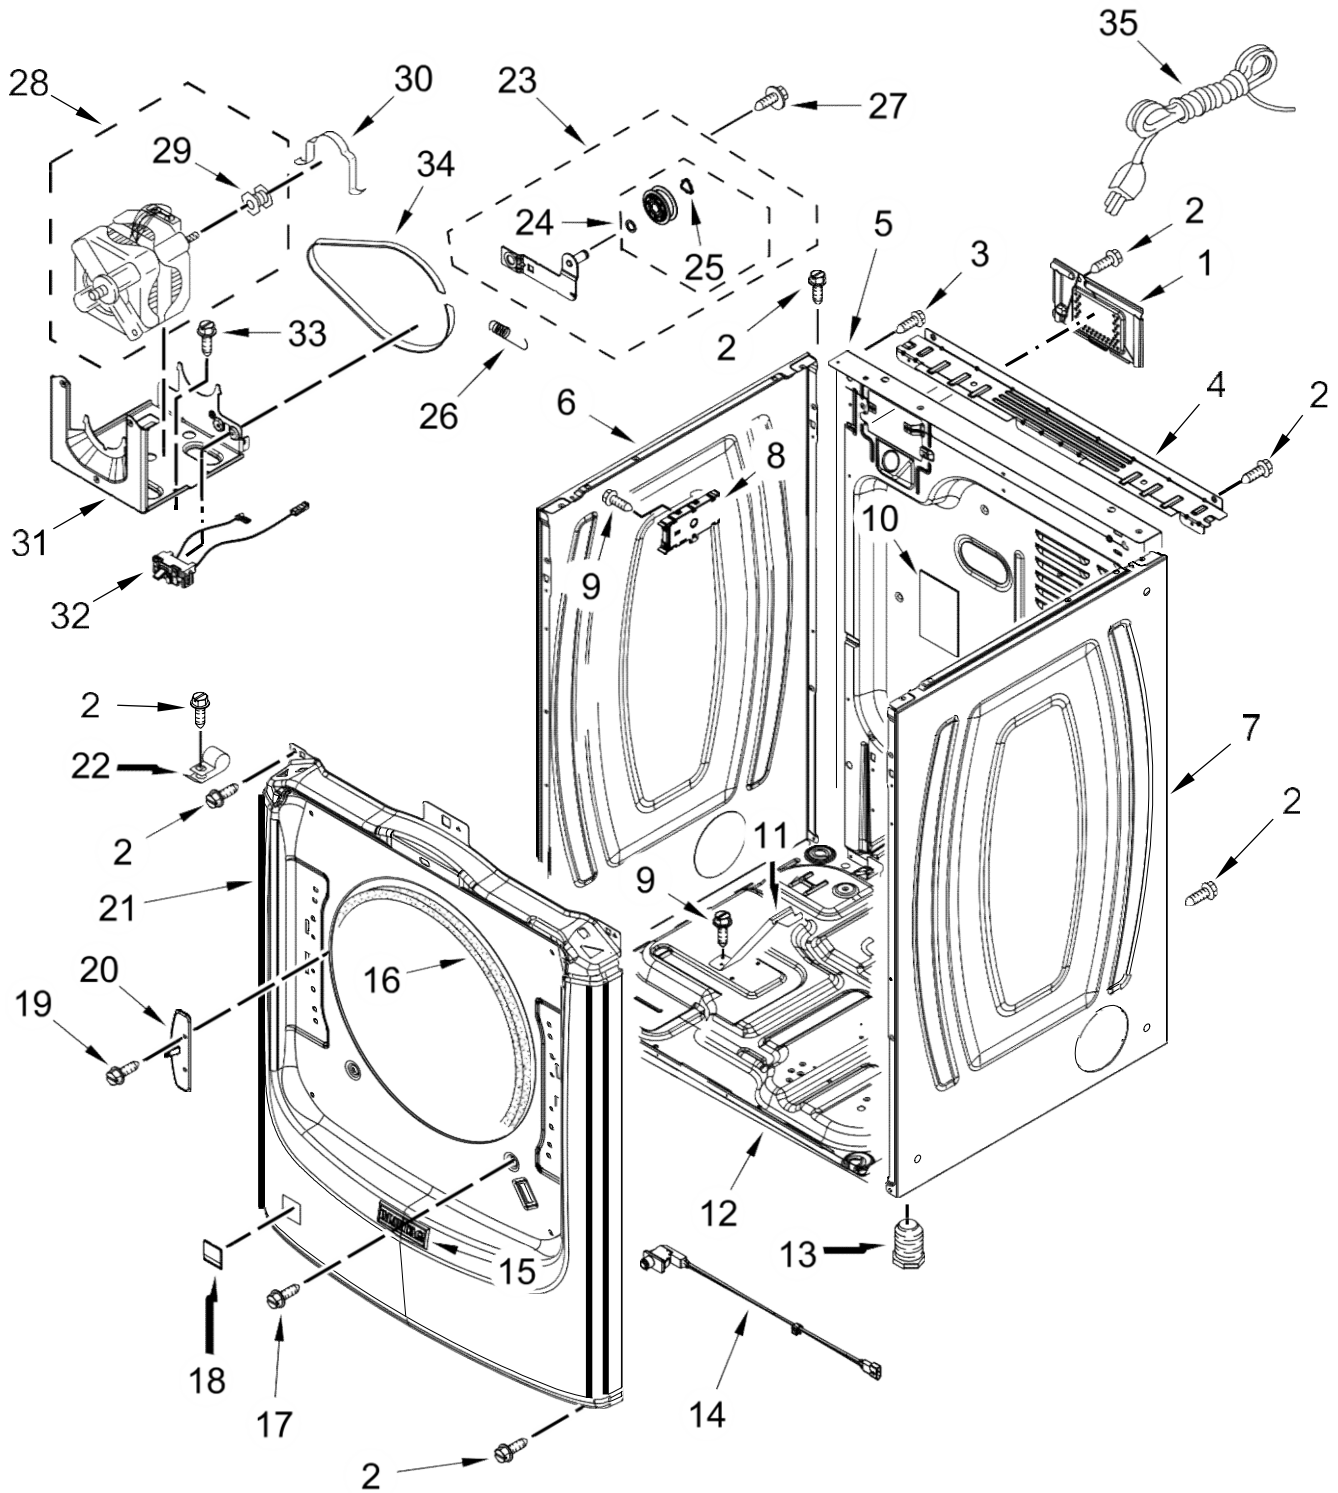

GAS DRYER

MODELS:

7MMGD6630HW1 (White)

SECADORA 7MMGD6630HW1

SECADORA 7MMGD6630HW1

<u>Illus. No.</u>	<u>Part No.</u>	<u>Description</u>
1		Literature Parts
	W11324788	Use and Care Guide
	W11295169	Installation Instructions
	W11321872	Tech Sheet
	W11325596	Quick Start Guide

<u>Illus. No.</u>	<u>Part No.</u>	<u>Description</u>
2		Top
	W10208383	White
3	693995	Screw
4	W11255768	Channel, Water
5	12990702	Screw
6	W10208198	Bracket, Console

<u>Illus. No.</u>	<u>Part No.</u>	<u>Description</u>
7	W10146359	Screw
8		Assembly, Console
	W11314477	White
9	W11157861	Harness, Main Wiring

SECADORA 7MMGD6630HW1

SECADORA 7MMGD6630HW1

Illus.
No. **Part No.** **Description**

1	8317339	Cover, Terminal Block
2	3390647	Screw
3	W10773242	Screw
4	W10208382	Bracket, Rear
5	W10487430	Panel, Rear
6		Panel, Side (Left)
	W11177568	White
7		Panel, Side (Right)
	W11177569	White
8	W11382246	Appliance Control Unit (ACU)
9	693995	Screw
10	W10504381	Pad, Foam
11	8529757	Bracket, Burner
12	8565046	Base, Cabinet