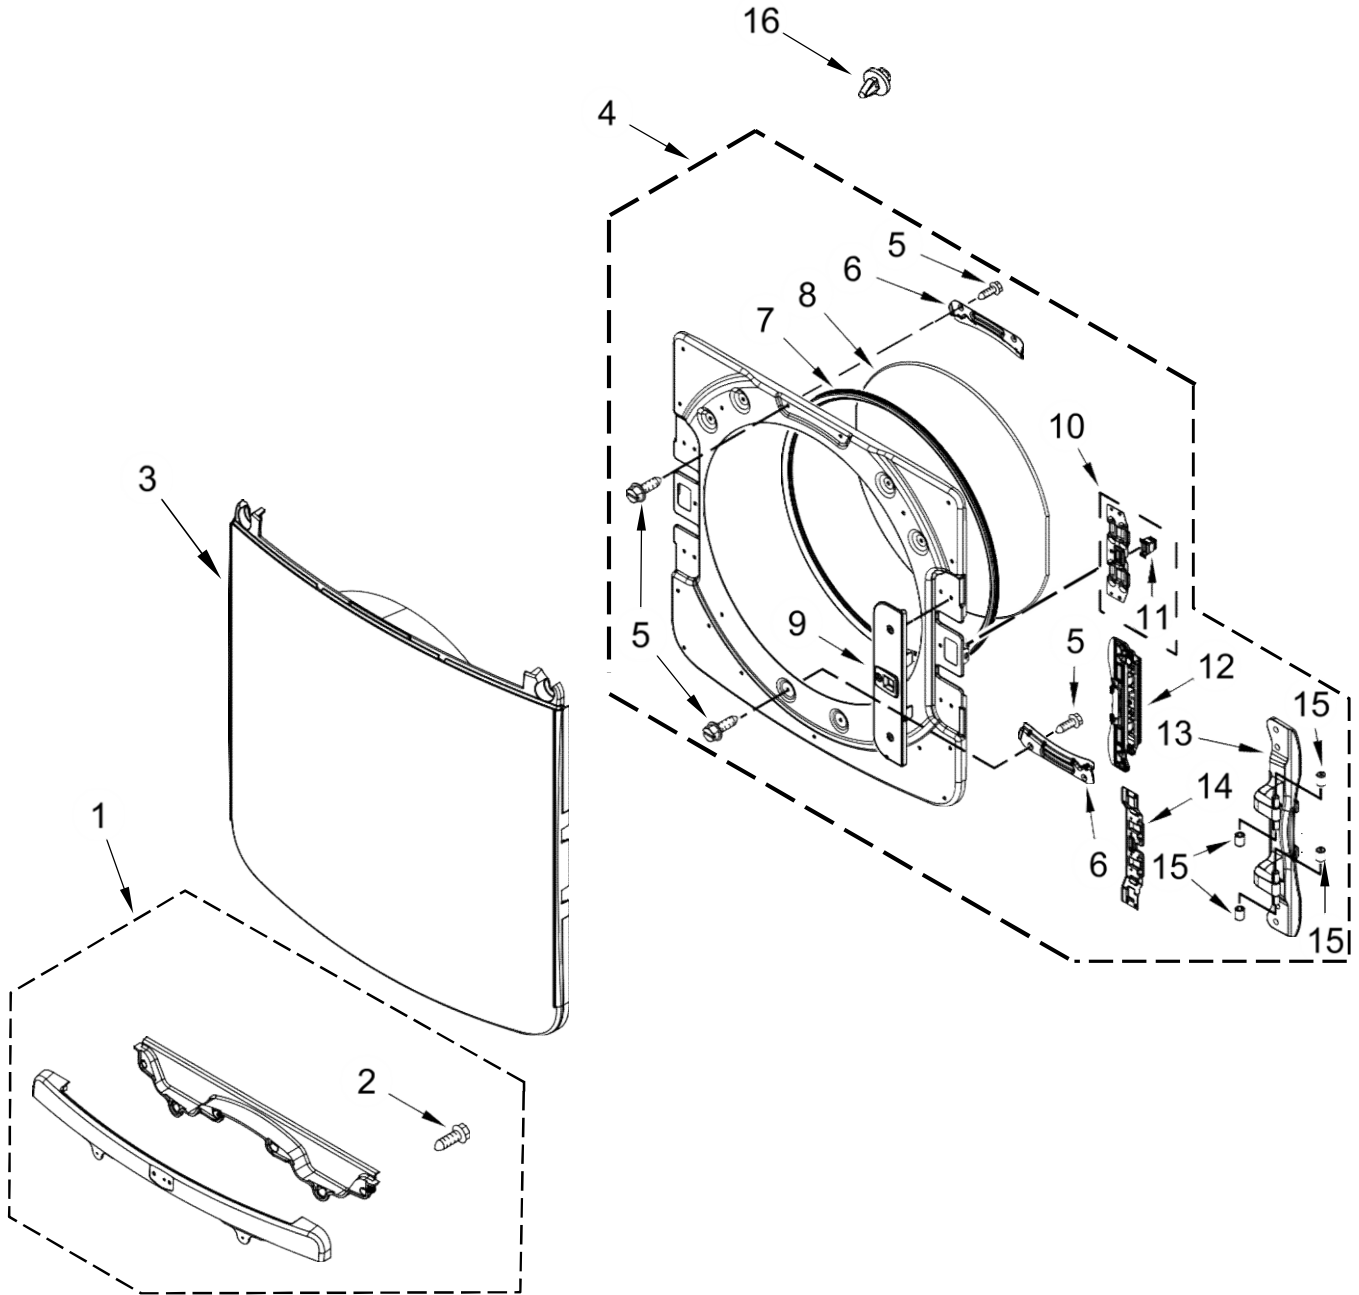

<u>Illus. No.</u>	<u>Part No.</u>	<u>Description</u>
30	W10521122	Seal, Drum Front
31	W10416098	Baffle, Drum
32	W10219342	Screw
33	W10521118	Seal, Drum
34	W10665050	Cap, Plug
35	W10672683	Assembly, Outlet Grill and Housing
36	3387223	Sensor, Electrode
37	W10298258	Harness, Sensor
38	W10516085	Lint Screen White
39	W11209933	Bulkhead, Rear
40	8529007	Plug, Rear Bulkhead
41	W11100488	Nozzle, Cap
42	W11157054	Valve and Hose Assembly
43	W10794806	Screw

SECADORA 7MMGD6630HW1

SECADORA 7MMGD6630HW1

Illus.
No. **Part No.** **Description**

1		Handle, Door
	W10626039	Black
2	9742177	Screw
3	W11196020	Assembly, Outer Door
4	W11283318	Assembly, Inner Door
5	W10288126	Screw
6	W10208252	Bracket, Glass