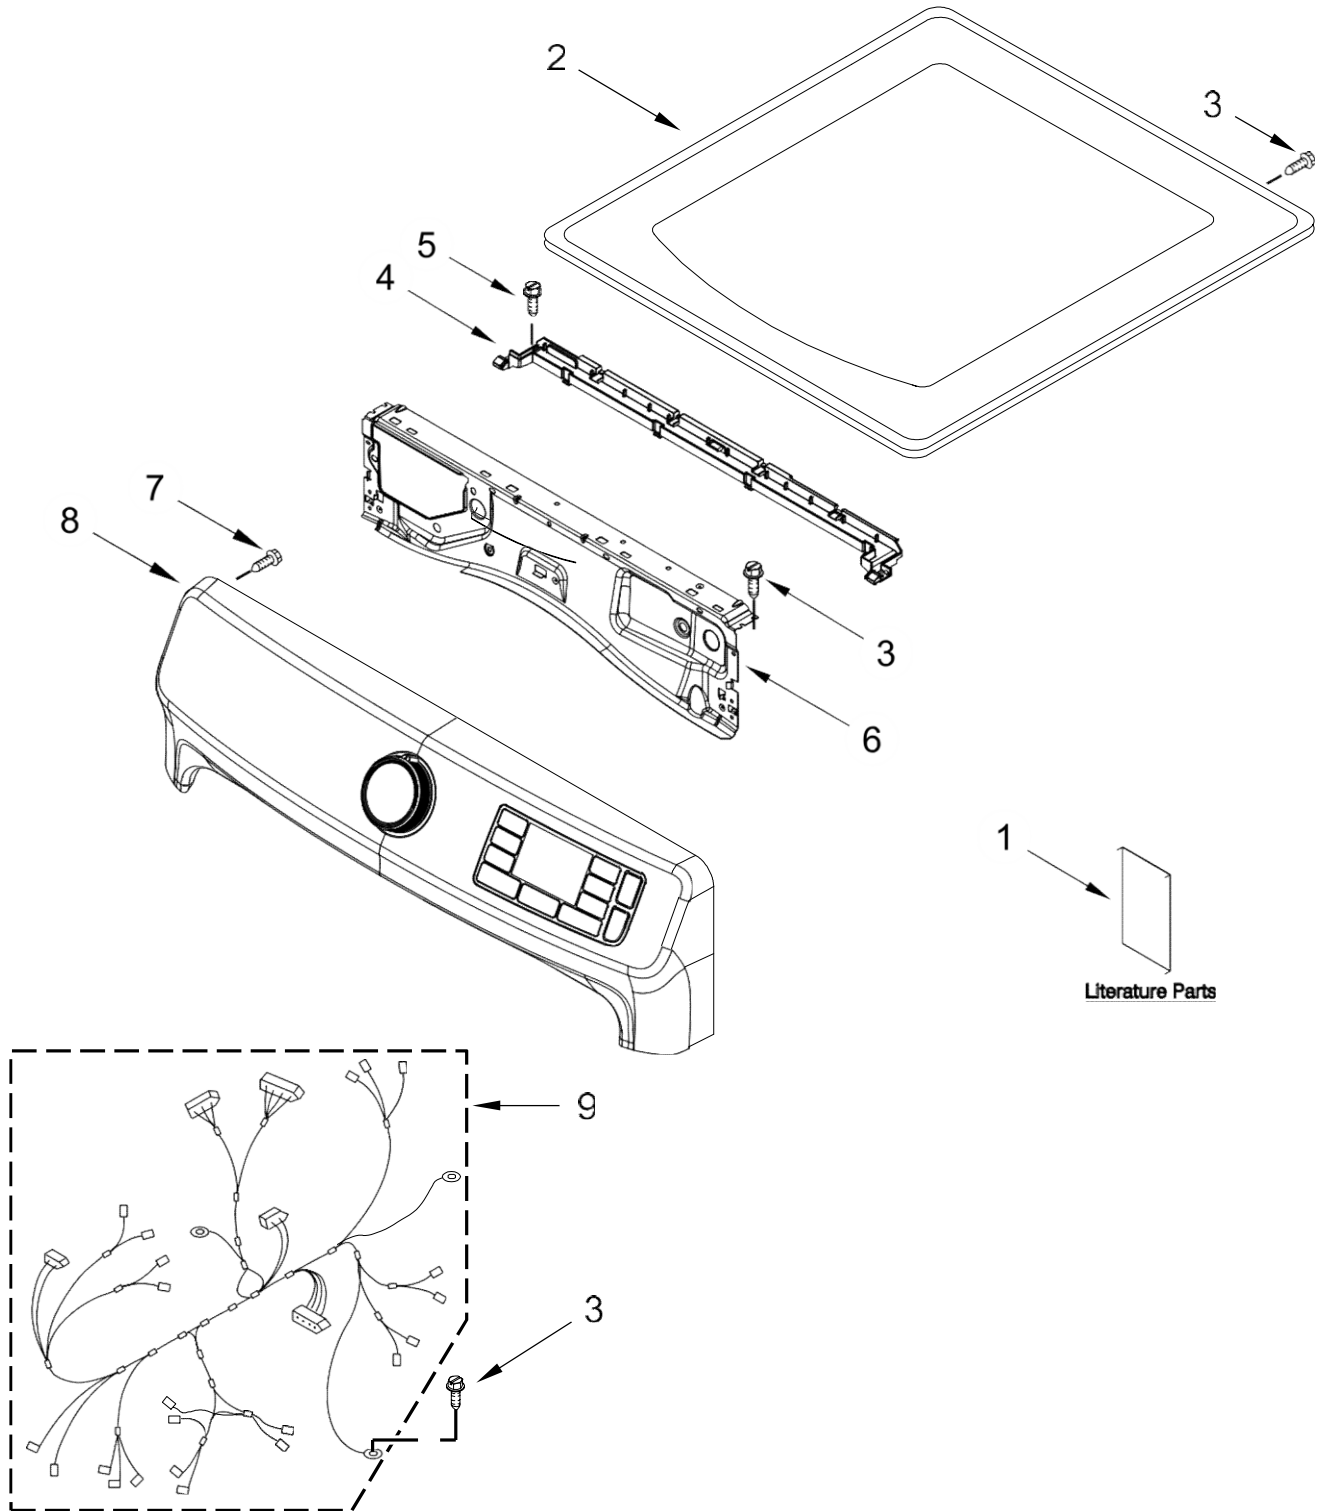

GAS DRYER

MODELS:

7MMGD6630HW1 (White)

SECADORA 7MMGD6630HW1

SECADORA 7MMGD6630HW1

<u>Illus. No.</u>	<u>Part No.</u>	<u>Description</u>
1		Literature Parts
	W11324788	Use and Care Guide
	W11295169	Installation Instructions
	W11321872	Tech Sheet
	W11325596	Quick Start Guide

<u>Illus. No.</u>	<u>Part No.</u>	<u>Description</u>
2		Top
	W10208383	White
3	693995	Screw
4	W11255768	Channel, Water
5	12990702	Screw
6	W10208198	Bracket, Console

<u>Illus. No.</u>	<u>Part No.</u>	<u>Description</u>
7	W10146359	Screw
8		Assembly, Console
	W11314477	White
9	W11157861	Harness, Main Wiring

SECADORA 7MMGD6630HW1

SECADORA 7MMGD6630HW1

Illus.
No. **Part No.** **Description**

1	8317339	Cover, Terminal Block
2	3390647	Screw
3	W10773242	Screw
4	W10208382	Bracket, Rear
5	W10487430	Panel, Rear
6		Panel, Side (Left)
	W11177568	White
7		Panel, Side (Right)
	W11177569	White
8	W11382246	Appliance Control Unit (ACU)
9	693995	Screw
10	W10504381	Pad, Foam
11	8529757	Bracket, Burner
12	8565046	Base, Cabinet