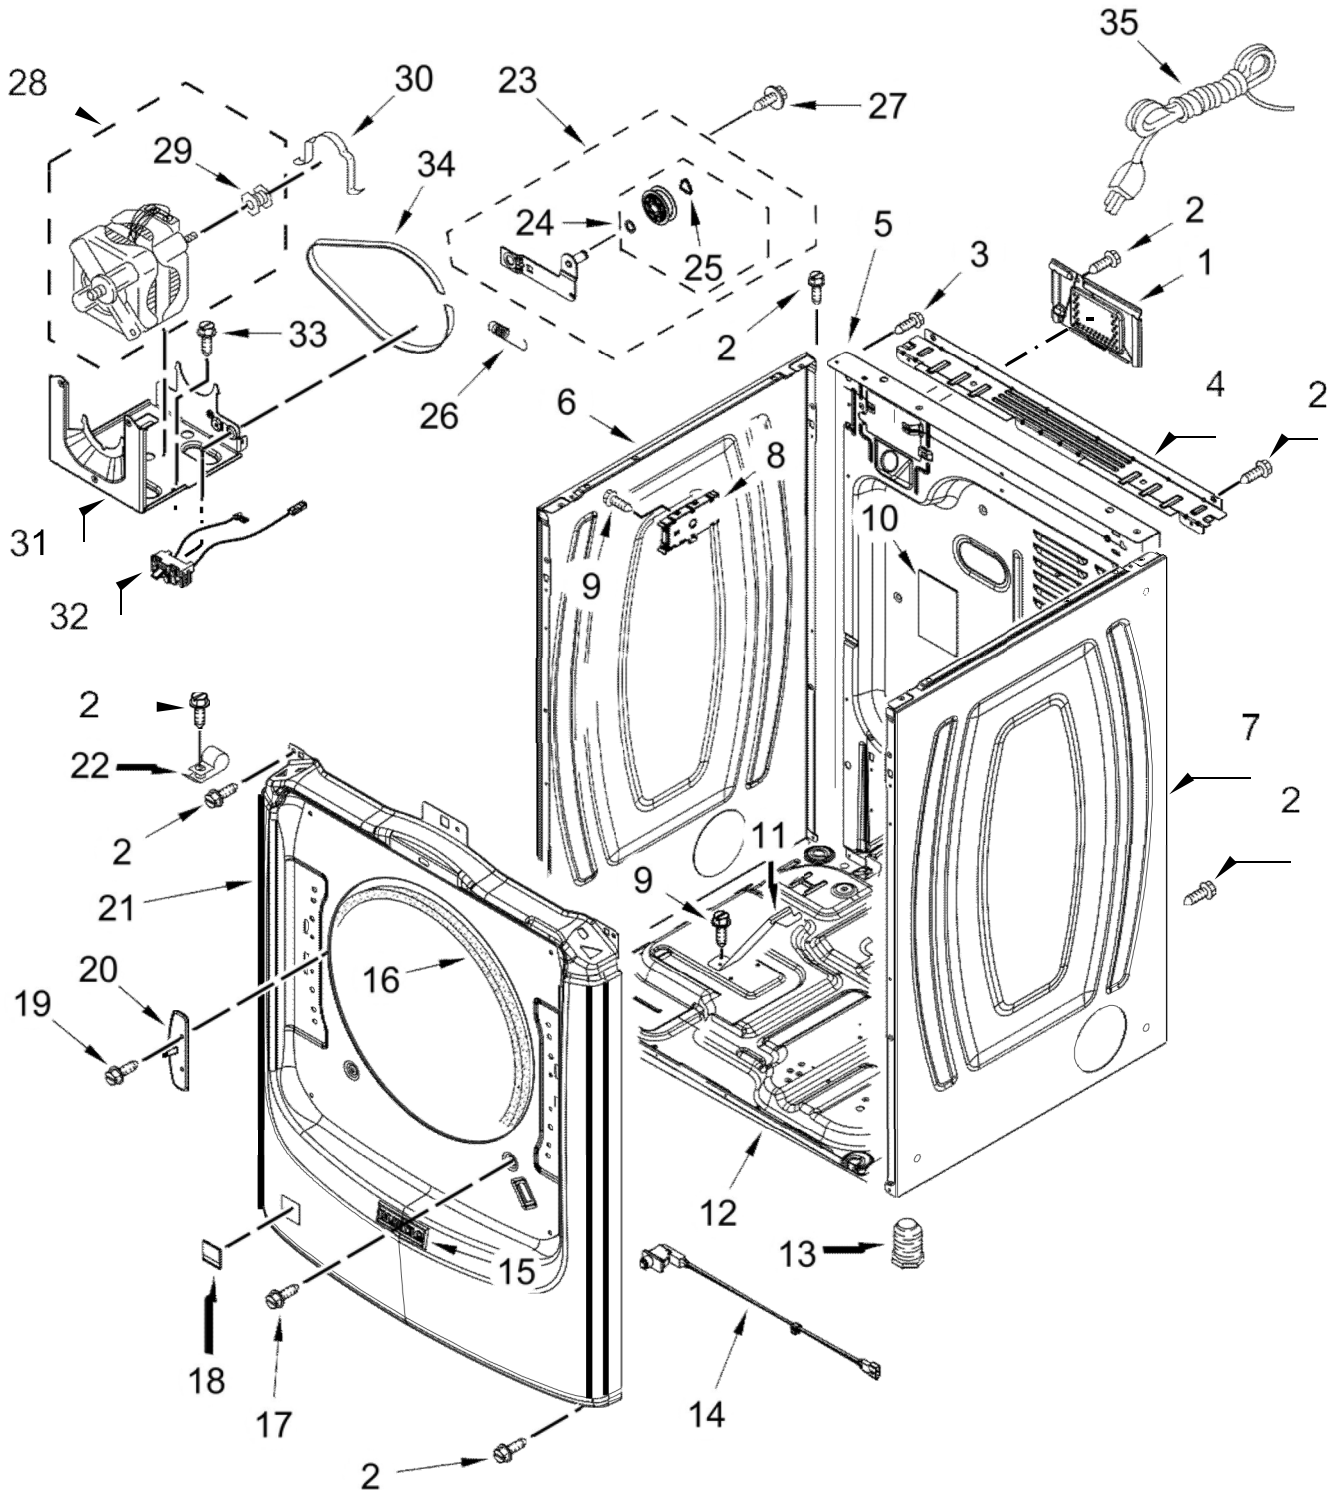

<u>Illus. No.</u>	<u>Part No.</u>	<u>Description</u>
2		Top
	W10208383	White
3	693995	Screw Channel,
4	W11255768	Water
5	12990702	Screw
6	W10208198	Bracket, Console

<u>Illus. No.</u>	<u>Part No.</u>	<u>Description</u>
7	W10146359	Screw
8		Assembly, Console
	W11314477	White
9	W11157861	Harness, Main

SECADORA 7MMGD6630HW2

SECADORA 7MMGD6630HW2

<u>Illus. No.</u>	<u>Part No.</u>	<u>Description</u>
1	8317339	Cover, Terminal Block
2	3390647	Screw
3	W10773242	Screw
4	W10208382	Bracket, Rear
5	W10487430	Panel, Rear
6		Panel, Side (Left)
	W11177568	White
7		Panel, Side (Right)
	W11177569	White
8	W11461201	Appliance Control Unit (ACU)
9	693995	Screw
10	W10504381	Pad, Foam
11	8529757	Bracket, Burner
12	8565046	Base, Cabinet
13	3392100	Foot, Dryer
	279810	Foot, Optional
		(Extended Length Package Of 2) (Not Included)