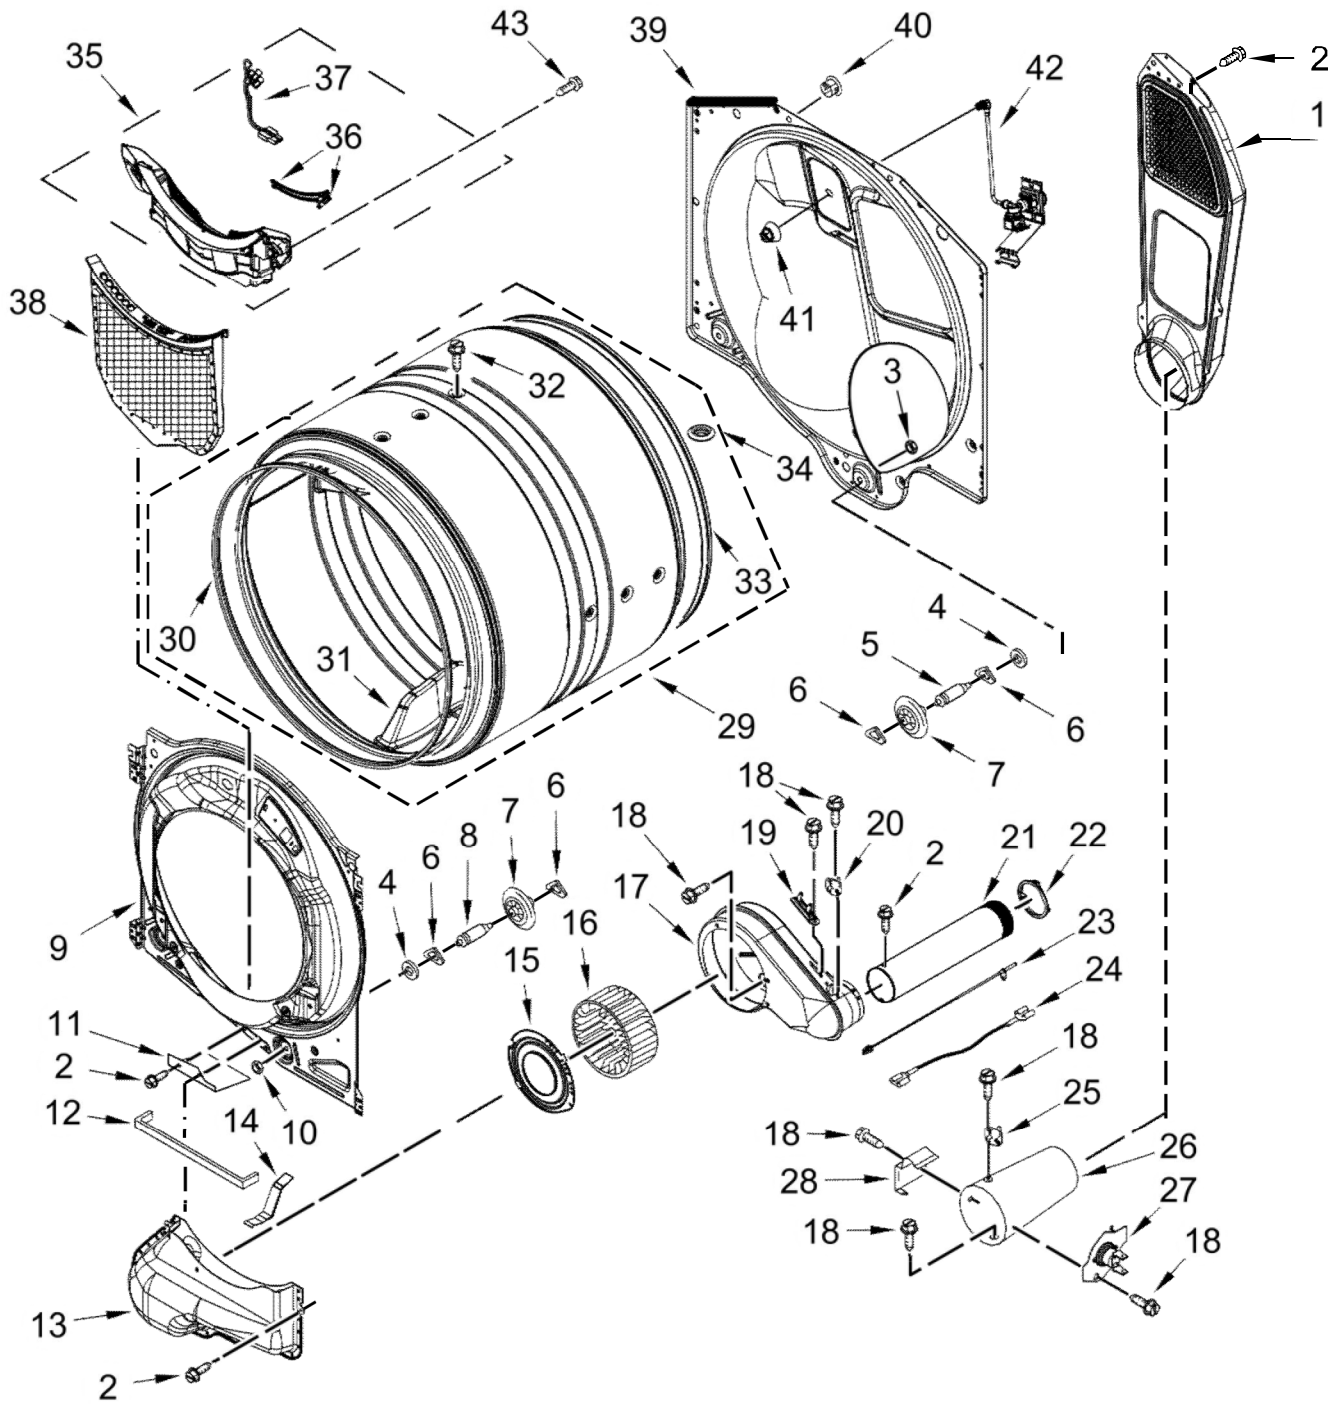

SECADORA 7MMGD6630HW2