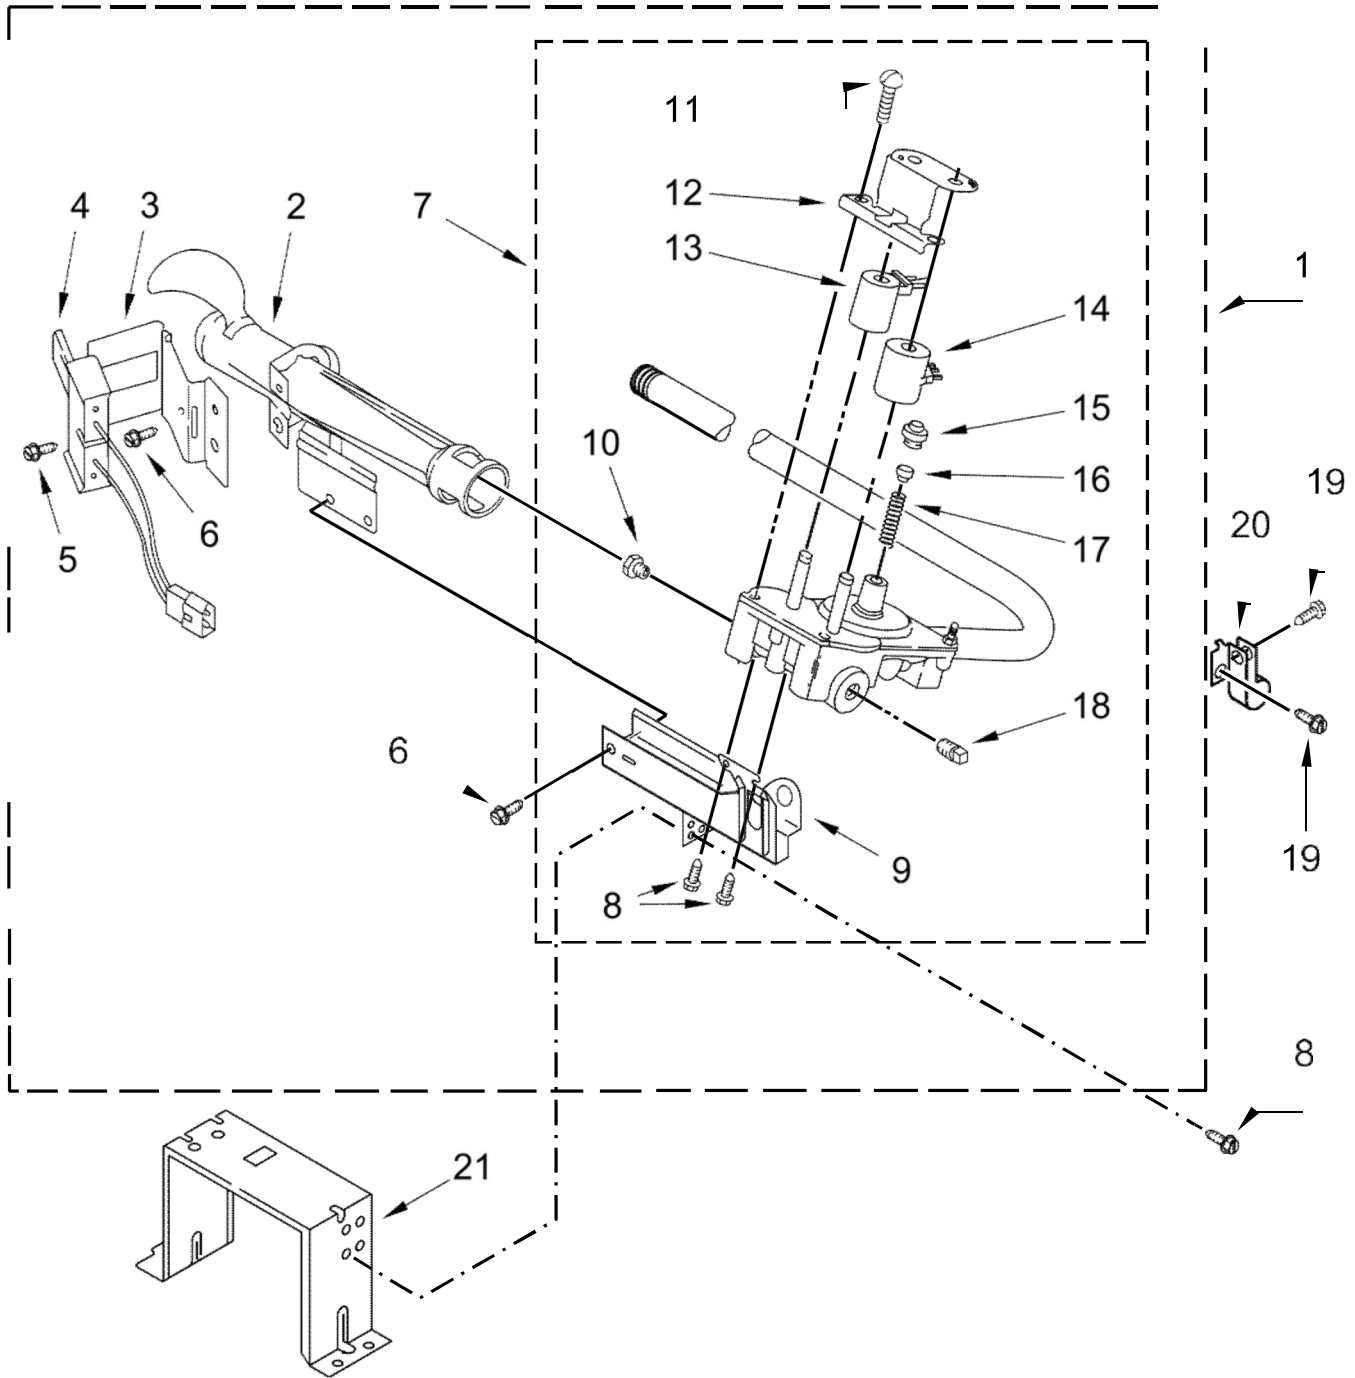

SECADORA 7MMGD6630HW2

USE WITH TYPE 1 - NATURAL,
AND TYPE 4 - LIQUEFIED PROPANE AND BUTANE GASES