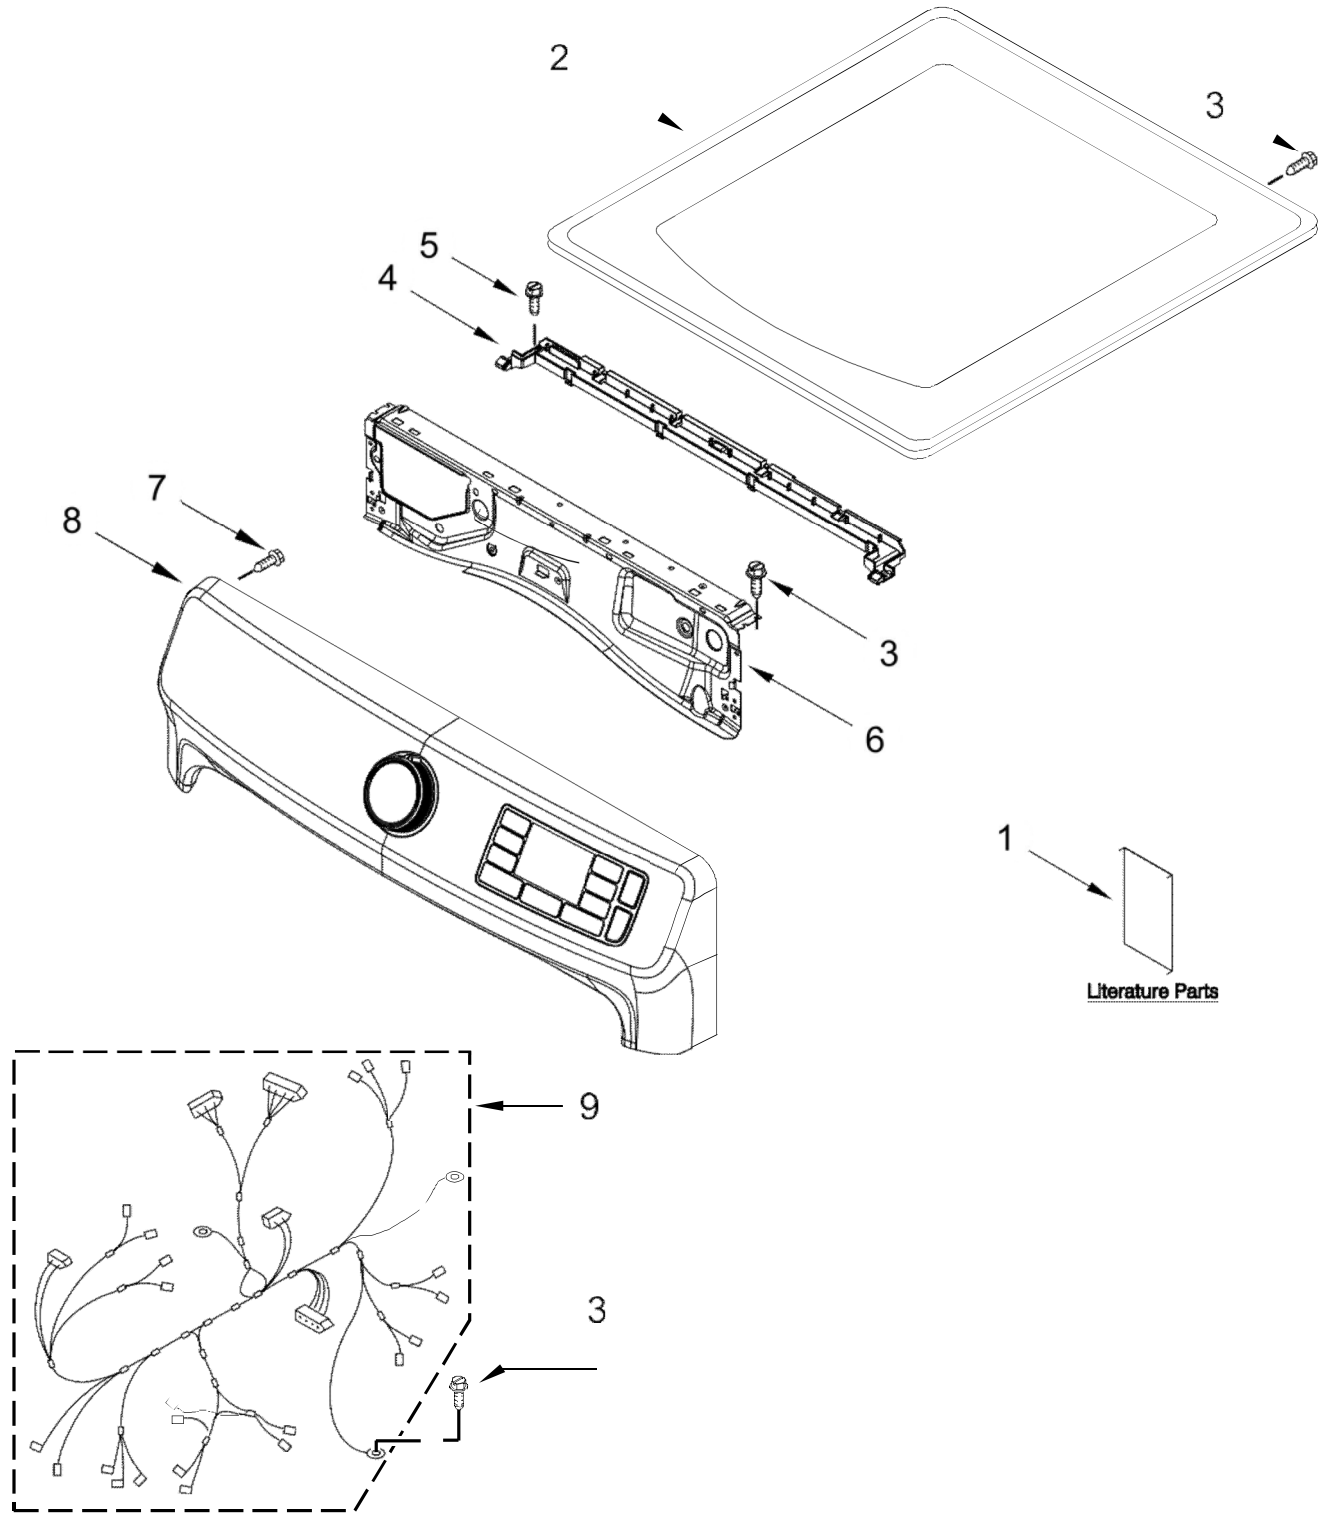

SECADORA 7MMGD6630HW2

Literature Parts

SECADORA 7MMGD6630HW2

<u>Illus. No.</u>	<u>Part No.</u>	<u>Description</u>
1		Literature Parts
	W11324788	Use and Care Guide
	W11295169	Installation Instructions
	W11459720	Tech Sheet
	W11325596	Quick Start Guide

<u>Illus. No.</u>	<u>Part No.</u>	<u>Description</u>
2		Top
	W10208383	White
3	693995	Screw Channel,
4	W11255768	Water
5	12990702	Screw
6	W10208198	Bracket, Console

<u>Illus. No.</u>	<u>Part No.</u>	<u>Description</u>
7	W10146359	Screw
8		Assembly, Console
	W11314477	White
9	W11157861	Harness, Main

SECADORA 7MMGD6630HW2

SECADORA 7MMGD6630HW2

<u>Illus. No.</u>	<u>Part No.</u>	<u>Description</u>
1	8317339	Cover, Terminal Block
2	3390647	Screw
3	W10773242	Screw
4	W10208382	Bracket, Rear
5	W10487430	Panel, Rear
6		Panel, Side (Left)
	W11177568	White
7		Panel, Side (Right)
	W11177569	White
8	W11461201	Appliance Control Unit (ACU)
9	693995	Screw
10	W10504381	Pad, Foam
11	8529757	Bracket, Burner
12	8565046	Base, Cabinet
13	3392100	Foot, Dryer
	279810	Foot, Optional
		(Extended Length Package Of 2) (Not Included)