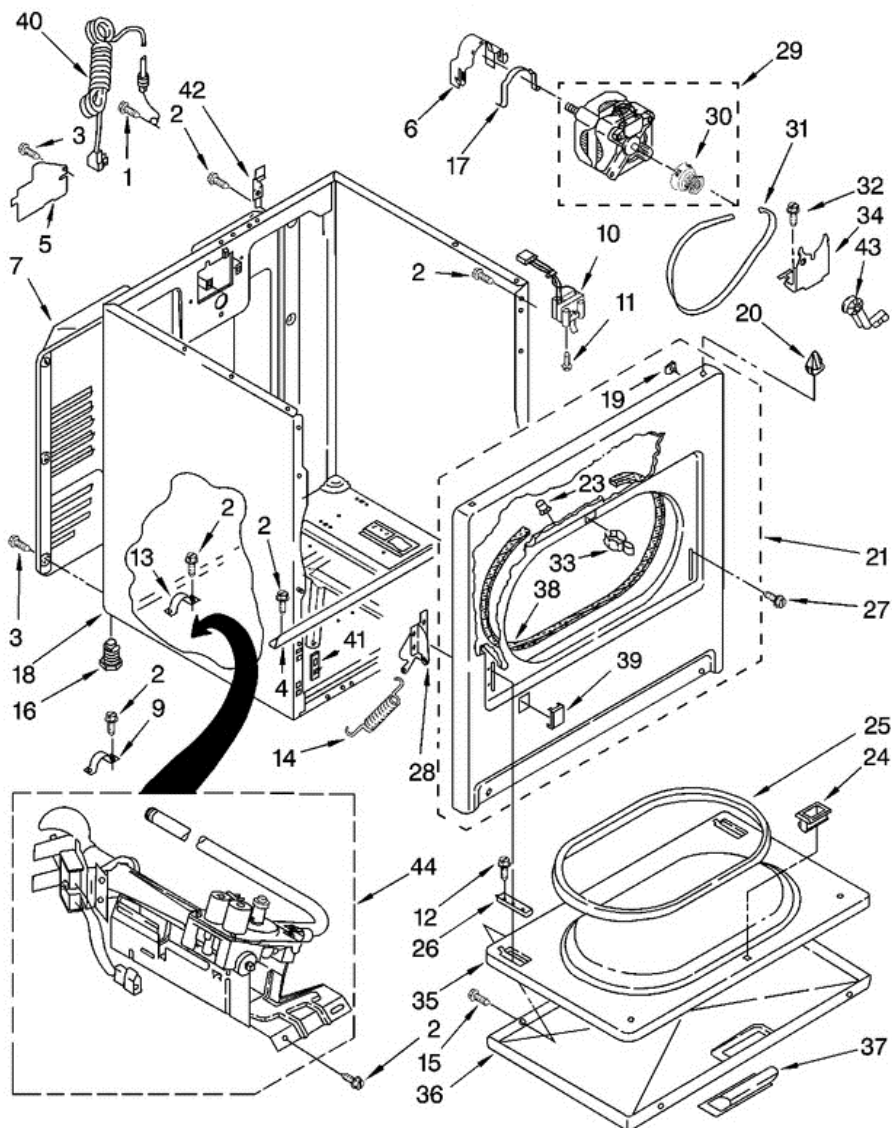

34	359625	SCREW, 8-18 X 3/4
35	W10112267	FOAM-SEAL CONTROL BRACKET

Distribuidor Autorizado

SurteRápido.com

Venta de Refacciones
Electrodomesticas

7MMGD6630TQ0 GABINETE

7MMGD6630TQ0 GABINETE

1	697776	SCREW, 10-32 X 5/8 (EXTERNAL GROUND)
2	343641	SCREW, 10-16 X 1/2
3	693995	SCREW, HEX HEAD
4	8541400	BRACKET, CABINET
5	3396795	COVER, BLOCK
6	3404162	CLAMP, MOTOR (W/SHIELD)
7	3396805	PANEL, REAR
9	3980175	CLAMP-ELBOW
10	3406109	DOOR SWITCH ASSEMBLY
11	697773	SCREW, 6-20 X 7/8
12	694091	SCREW, 8-18 X 3/8
13	341029	CLAMP, PIPE
14	W10041960	SPRING-DOOR (2)
15	3357011	SCREW, 10-16 X 1/2
16	279810	FOOT - OPTIONAL
16	3392100	FOOT, DRYER
17	660658	CLAMP, MOTOR
18	8530603	CABINET (INCLUDES ILLUS. 4)
19	98234	CLIP, GROUND (2)
20	690363	LOCK, FRONT TOP (2)
21	3395197	PANEL, FRONT
23	685203	CLIP, FELT PAD (2)
24	3389441	CATCH, DOOR ASSEMBLY
25	3390731	SEAL, DOOR
26	337189	HINGE-CLIP
27	342043	SCREW, 10-32 X 3/8
28	8066056	HINGE DOOR (HINGE, R.H.)
28	8066057	HINGE DOOR (HINGE, L.H.)
29	8066206	MOTOR ASSEMBLY
30	8066184	PULLEY, 60 HZ.
31	W10131364	BELT, DRIVE
32	3400500	BOLT, 5/16-18 X 3/4
33	696144	STRIKE, PANEL