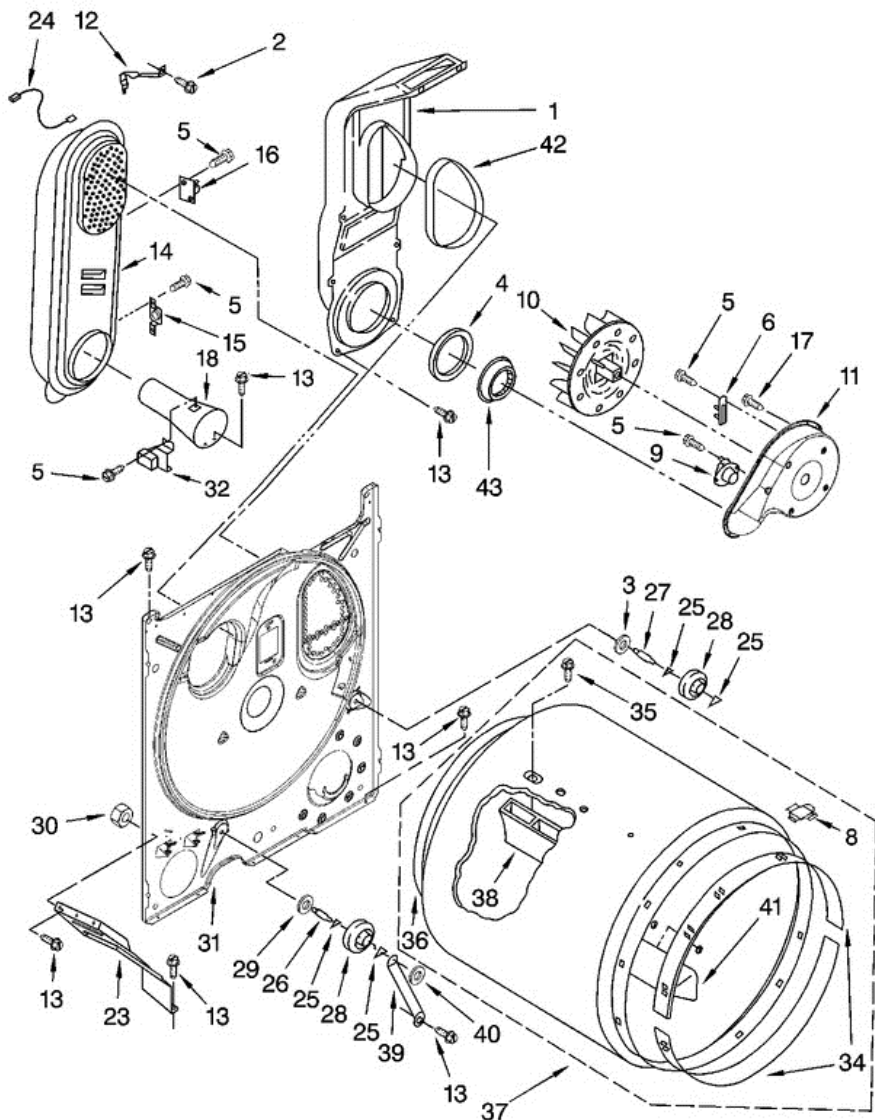

34	348780	BASE, MOTOR
35	695737	DOOR, REAR
36	3393549	DOOR, FRONT
37	W10116360	HANDLE, DOOR
38	3406129	SEAL & BEARING ASSEMBLY
39	3394975	PLUG, FRONT PANEL
40	344020	CORD, POWER
41	3394083	CLIP, FRONT PANEL
42	8066217	HINGE, TOP (2)
43	691366	IDLER & PULLEY ASSEMBLY
44	8318272	BURNER ASSEMBLY, 60 HZ.

Distribuidor Autorizado

SurteRápido.com

Venta de Refacciones
Electrodomesticas

7MMGD6630TQ0 TAMBOR