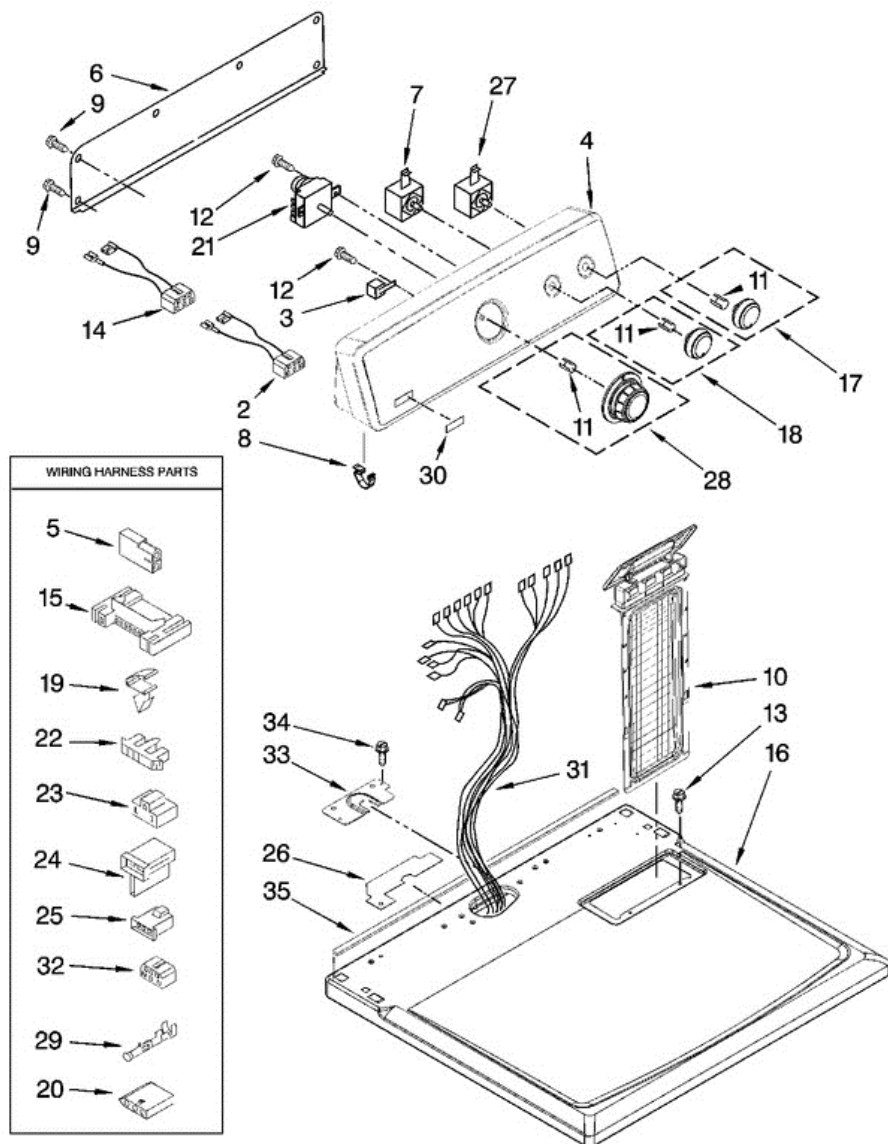

Distribuidor Autorizado

SurteRápido.com

Venta de Refacciones
Electrodomesticas

7MMGD6630TQ0 TABLERO