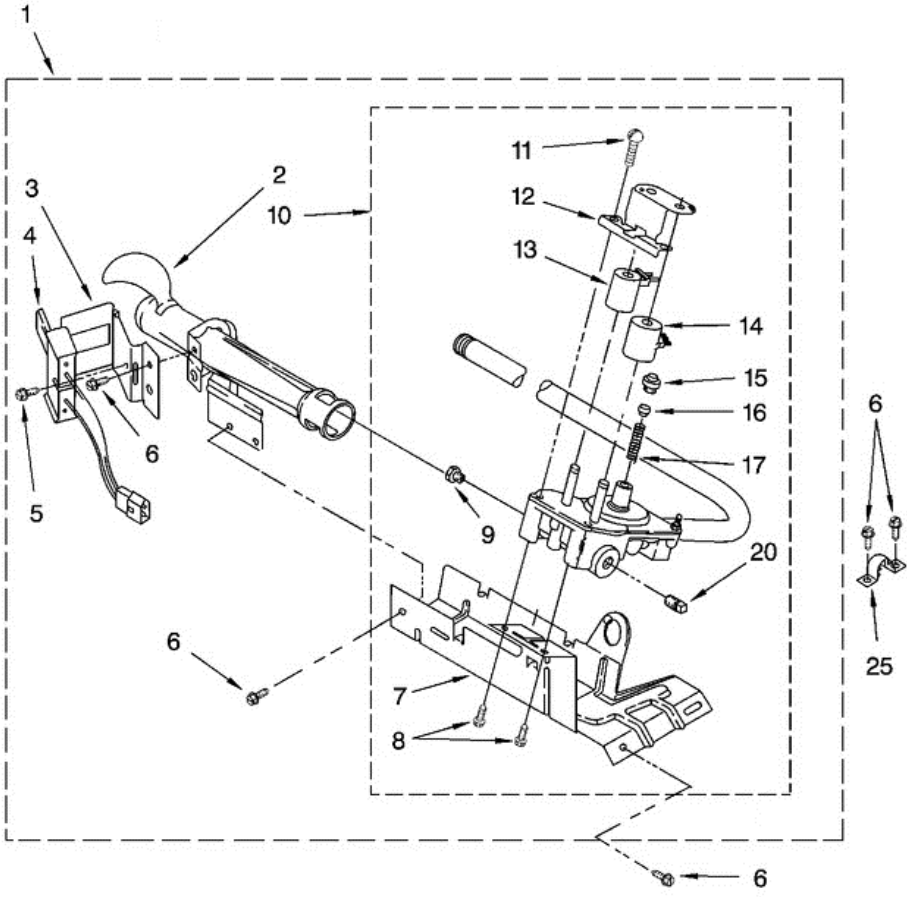

40	90296	CLIP
41	3403636	BAFFLE, DRUM (1)
42	339956	SEAL
43	696302	SHIELD, EXHAUST

7MMGD6630TQ0 QUEMADOR