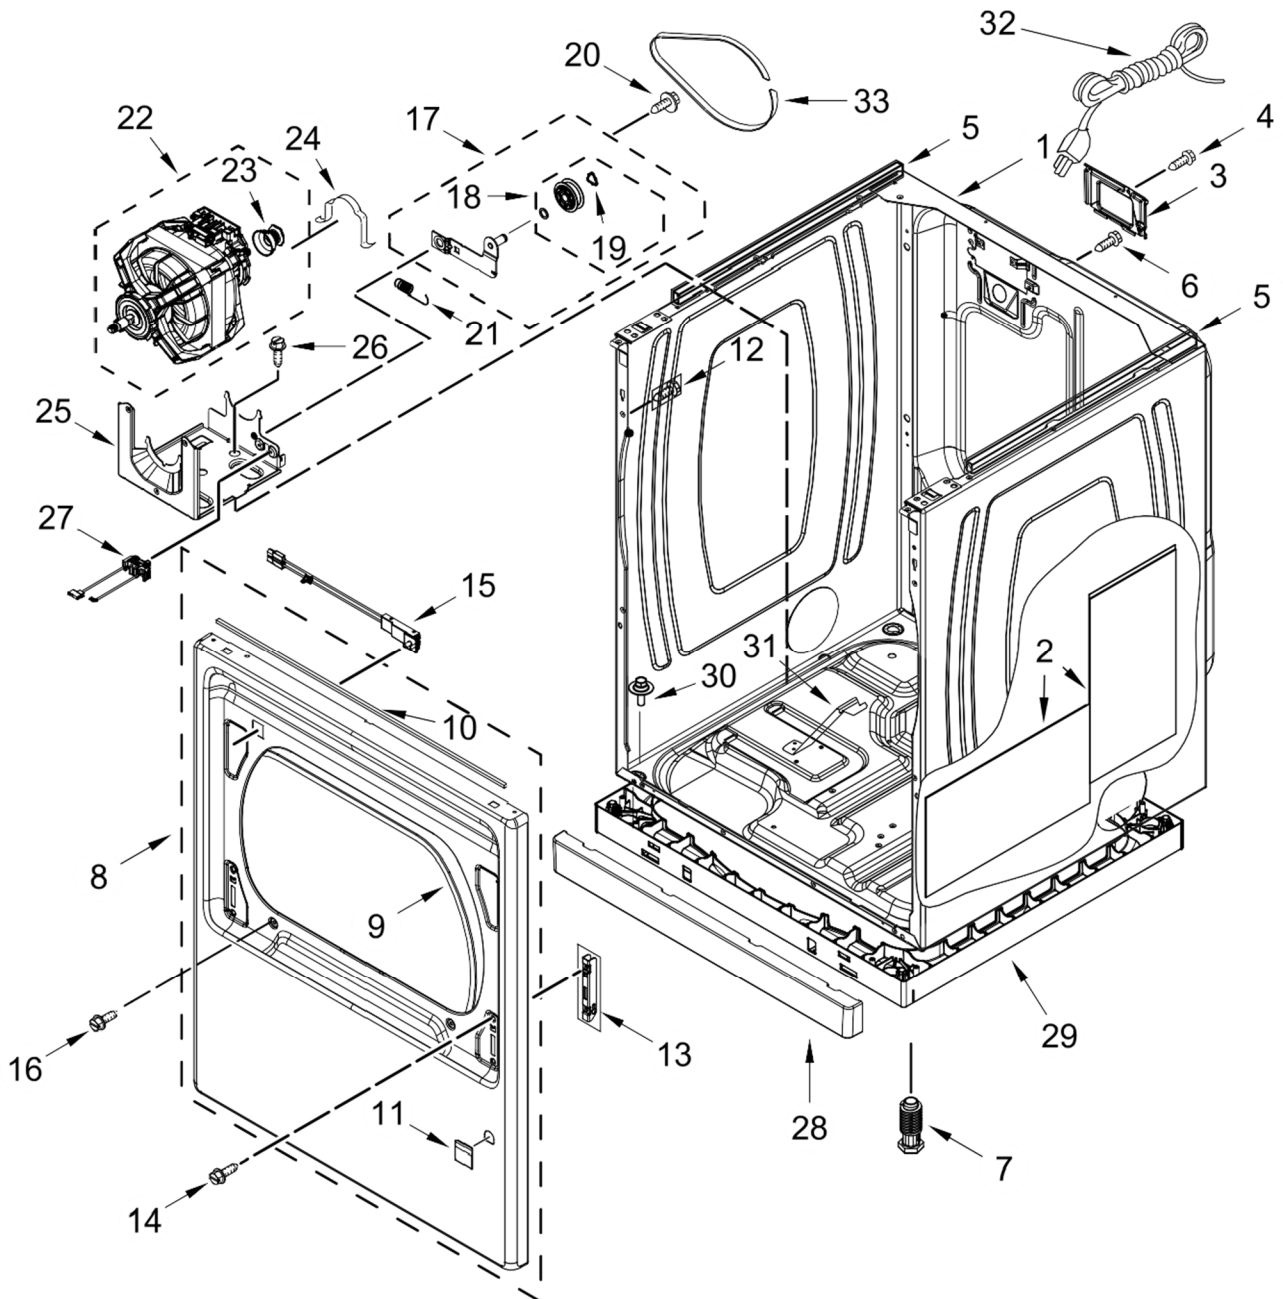

SECADORA 7MMGD7230LC