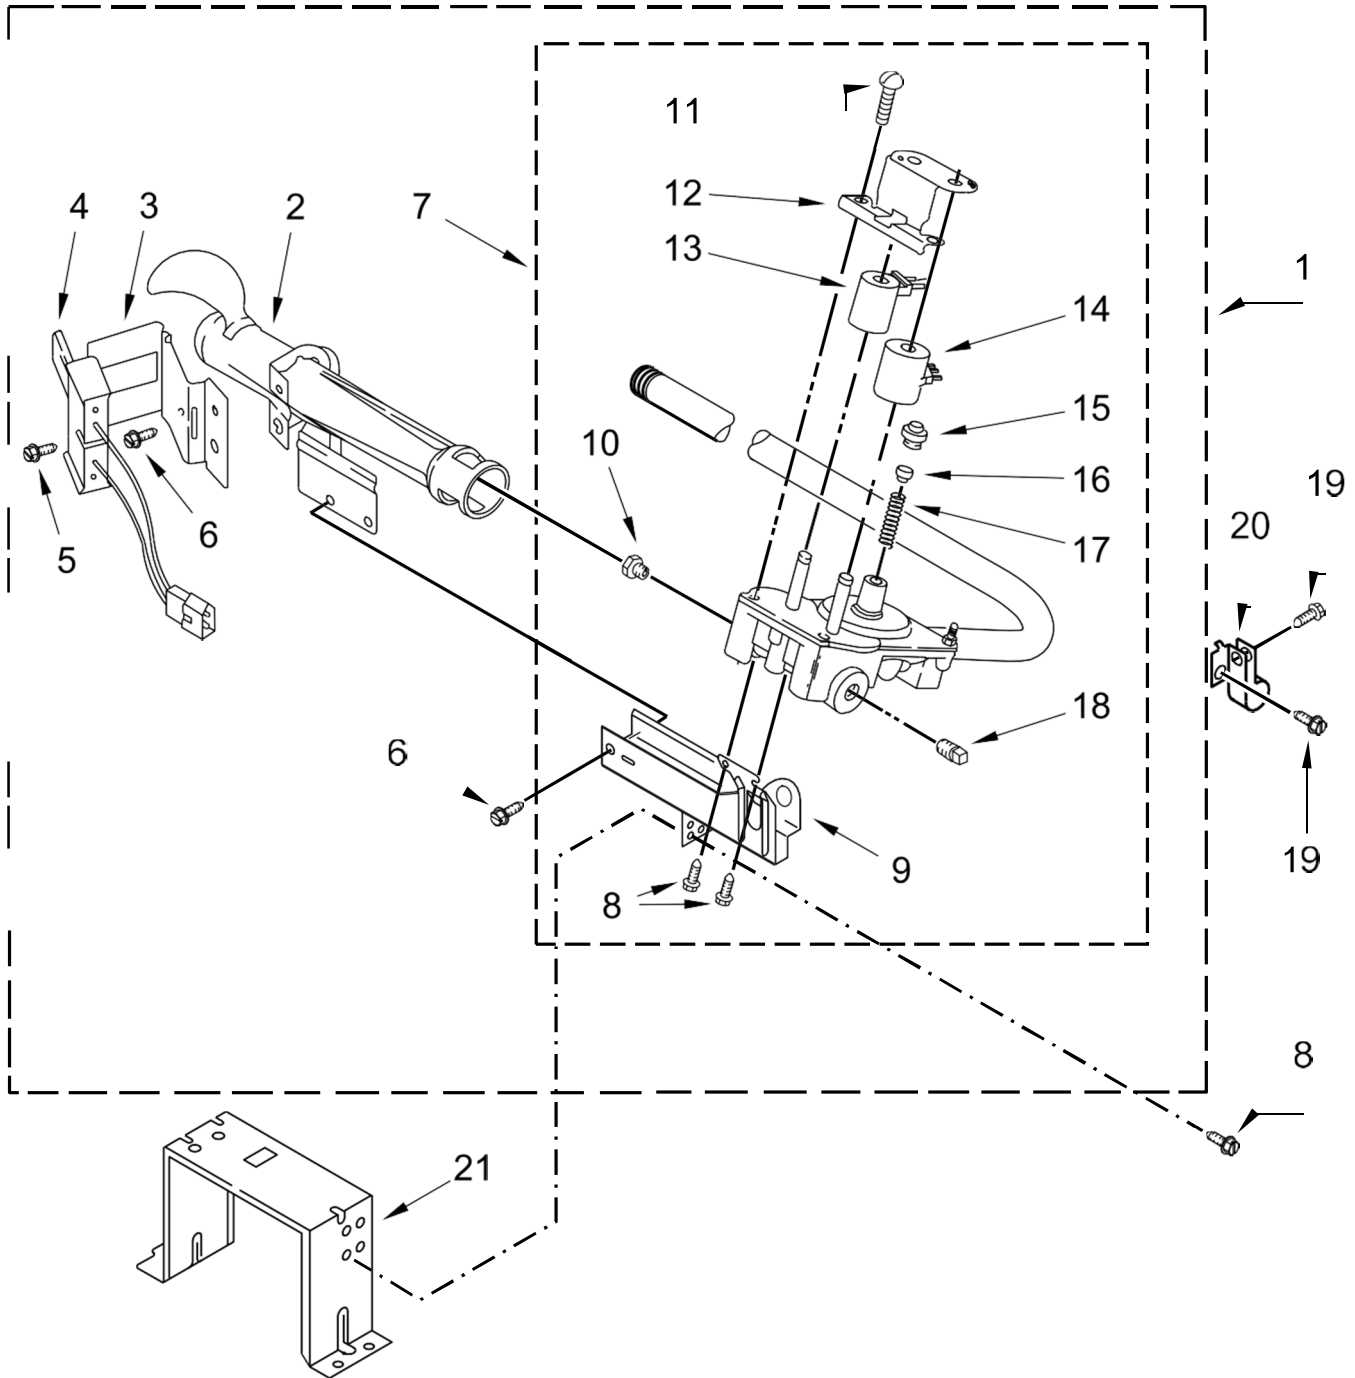

SECADORA 7MMGD7230LC

USE WITH TYPE 1 - NATURAL,
AND TYPE 4 - LIQUEFIED PROPANE AND BUTANE GASES