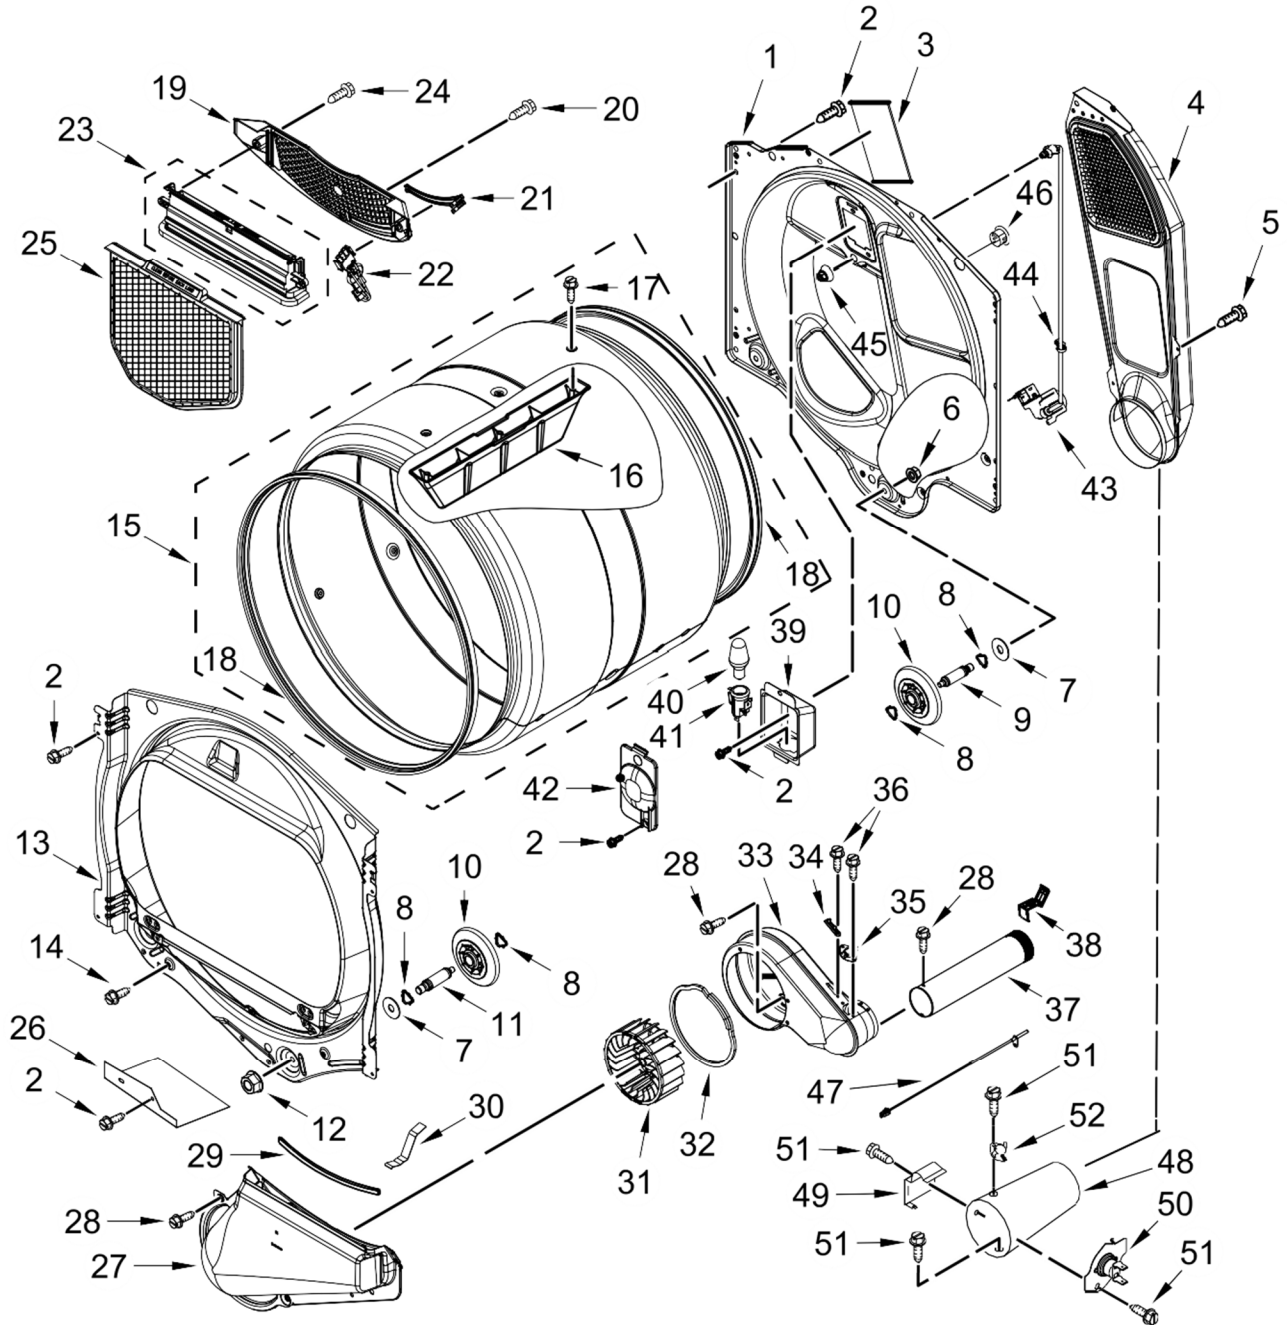

Distribuidor Autorizado

SurteRápido.com

Venta de Refacciones
Electrodomesticas

SECADORA 7MMGD7230LW