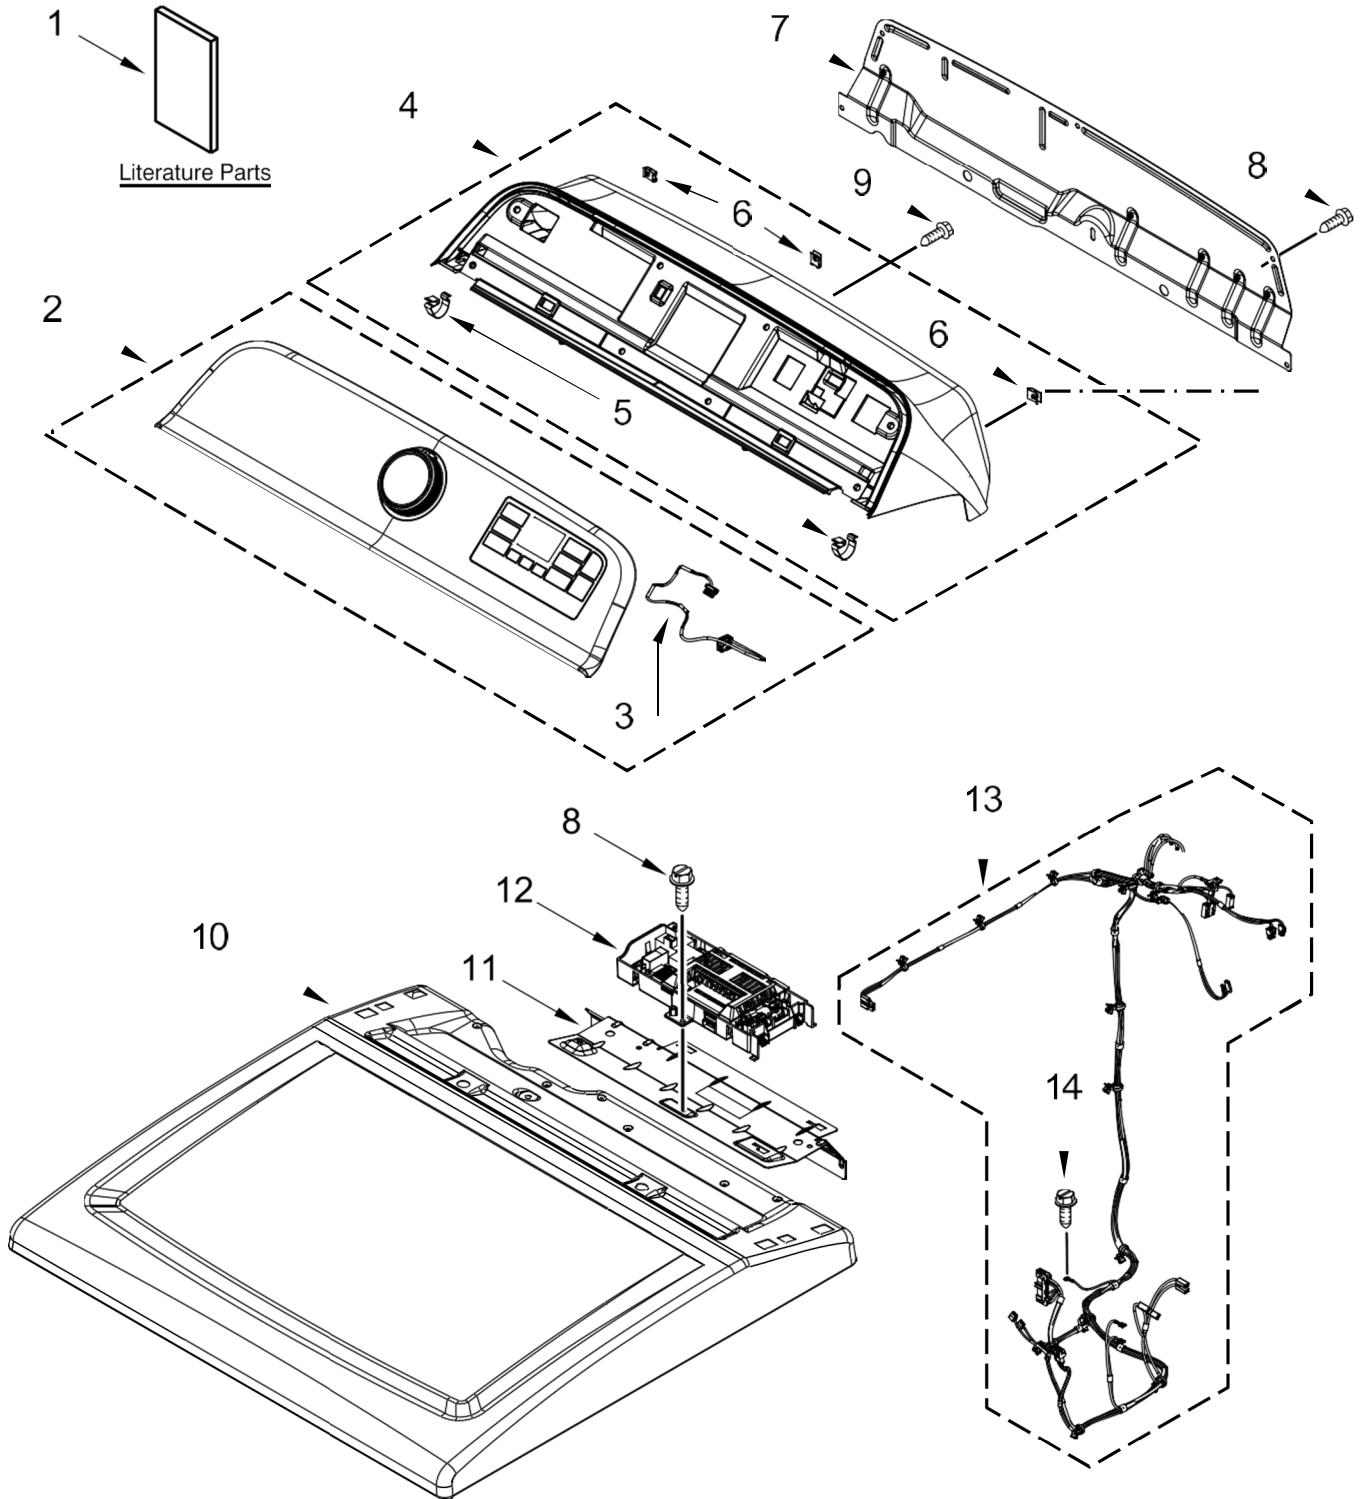

GAS DRYER

MODELS:

7MMGD7230LW0 (White)

7MMGD7230LC0 (Chrome Shadow)

SECADORA 7MMGD7230LW

SECADORA 7MMGD7230LW

Illus.
No. Part No. Description

- | | | |
|---|-----------|-------------------------------------|
| 1 | | Literature Parts |
| | W11268643 | Installation Instructions |
| | W11175222 | Tech Sheet |
| | W11175228 | Quick Start Guide |
| 2 | W11460331 | Assembly, Console Fascia (Complete) |
| 3 | W11164276 | Harness, User Interface (HMI) |

Illus.
No. Part No. Description

- | | | |
|----|-----------|-----------------------------|
| 4 | | Console |
| | W11127506 | White |
| 5 | 8312709 | Clip, Console |
| 6 | W10298336 | Nut, "U" |
| 7 | W11259799 | Panel, Rear Console |
| 8 | 3390647 | Screw |
| 9 | 9740848 | Screw |
| 10 | | Top |
| | W10260246 | White |
| 11 | W10896068 | Bracket, Electronic Control |

Illus.
No. Part No. Description

- | | | |
|----|-----------|------------------------------|
| 12 | W11464516 | Appliance Control Unit (ACU) |
| 13 | W11164043 | Harness, Main Wiring |
| 14 | 359625 | Screw |