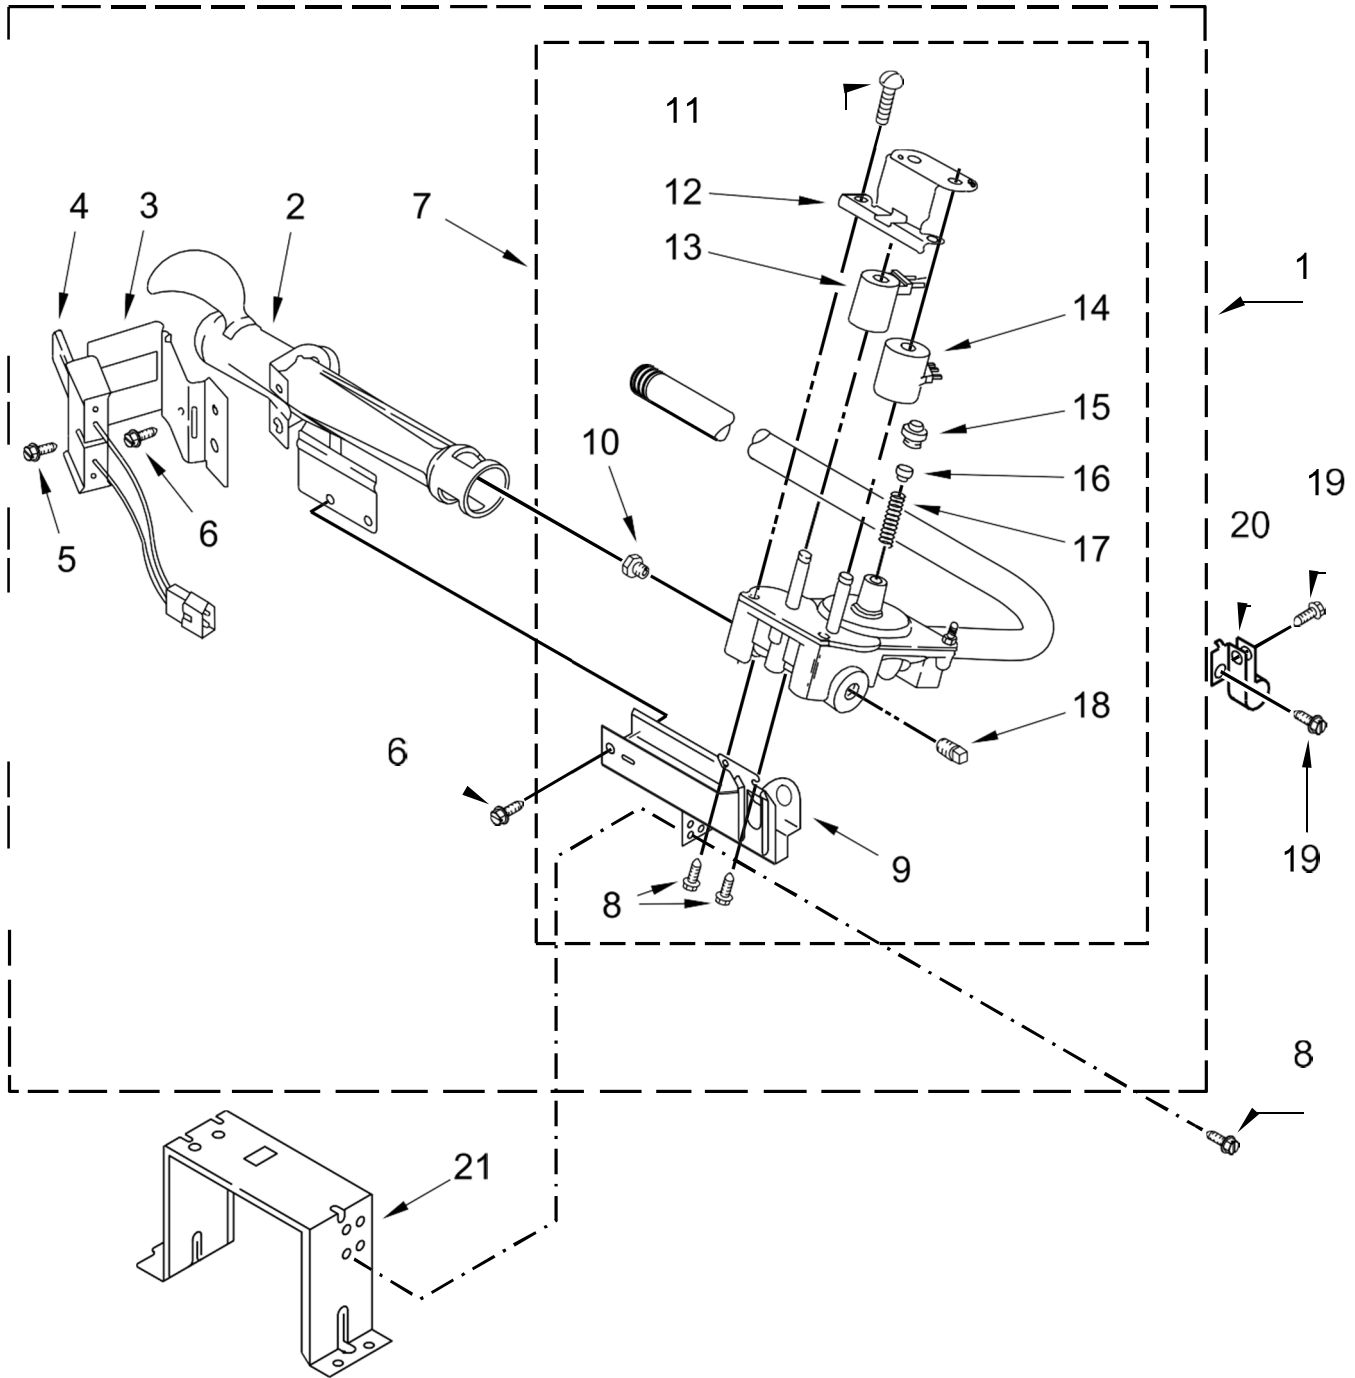

SECADORA 7MMGD7230LW

USE WITH TYPE 1 - NATURAL,
AND TYPE 4 - LIQUEFIED PROPANE AND BUTANE GASES