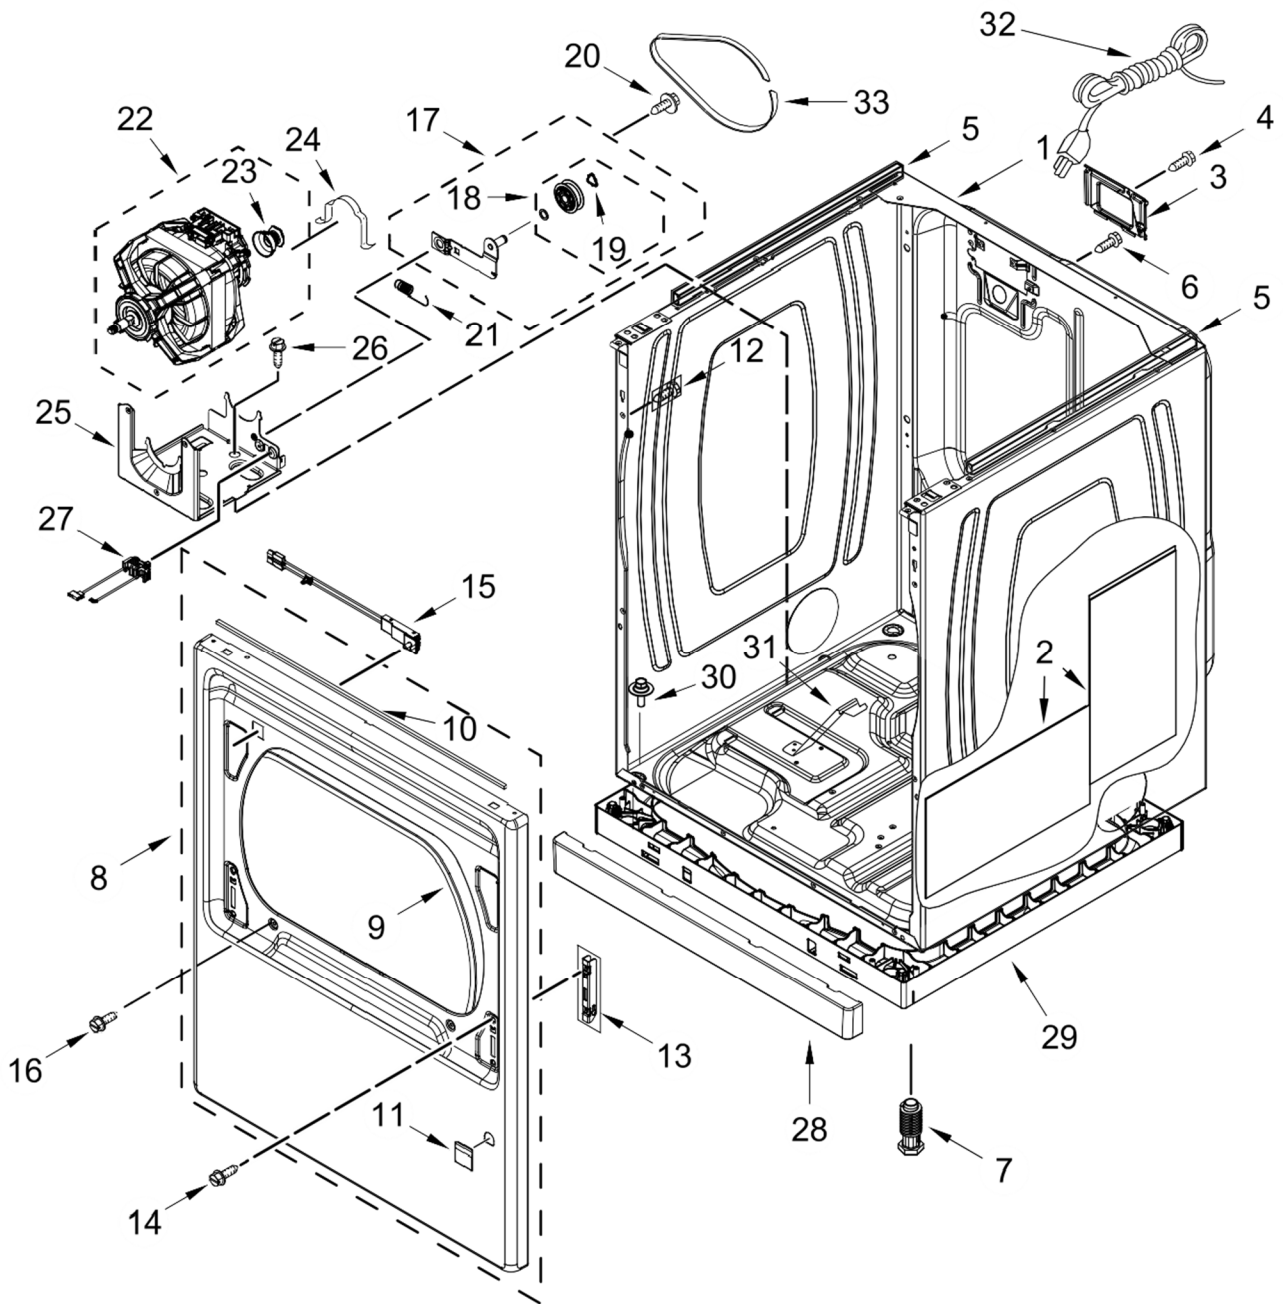

SECADORA 7MMGD7230LW