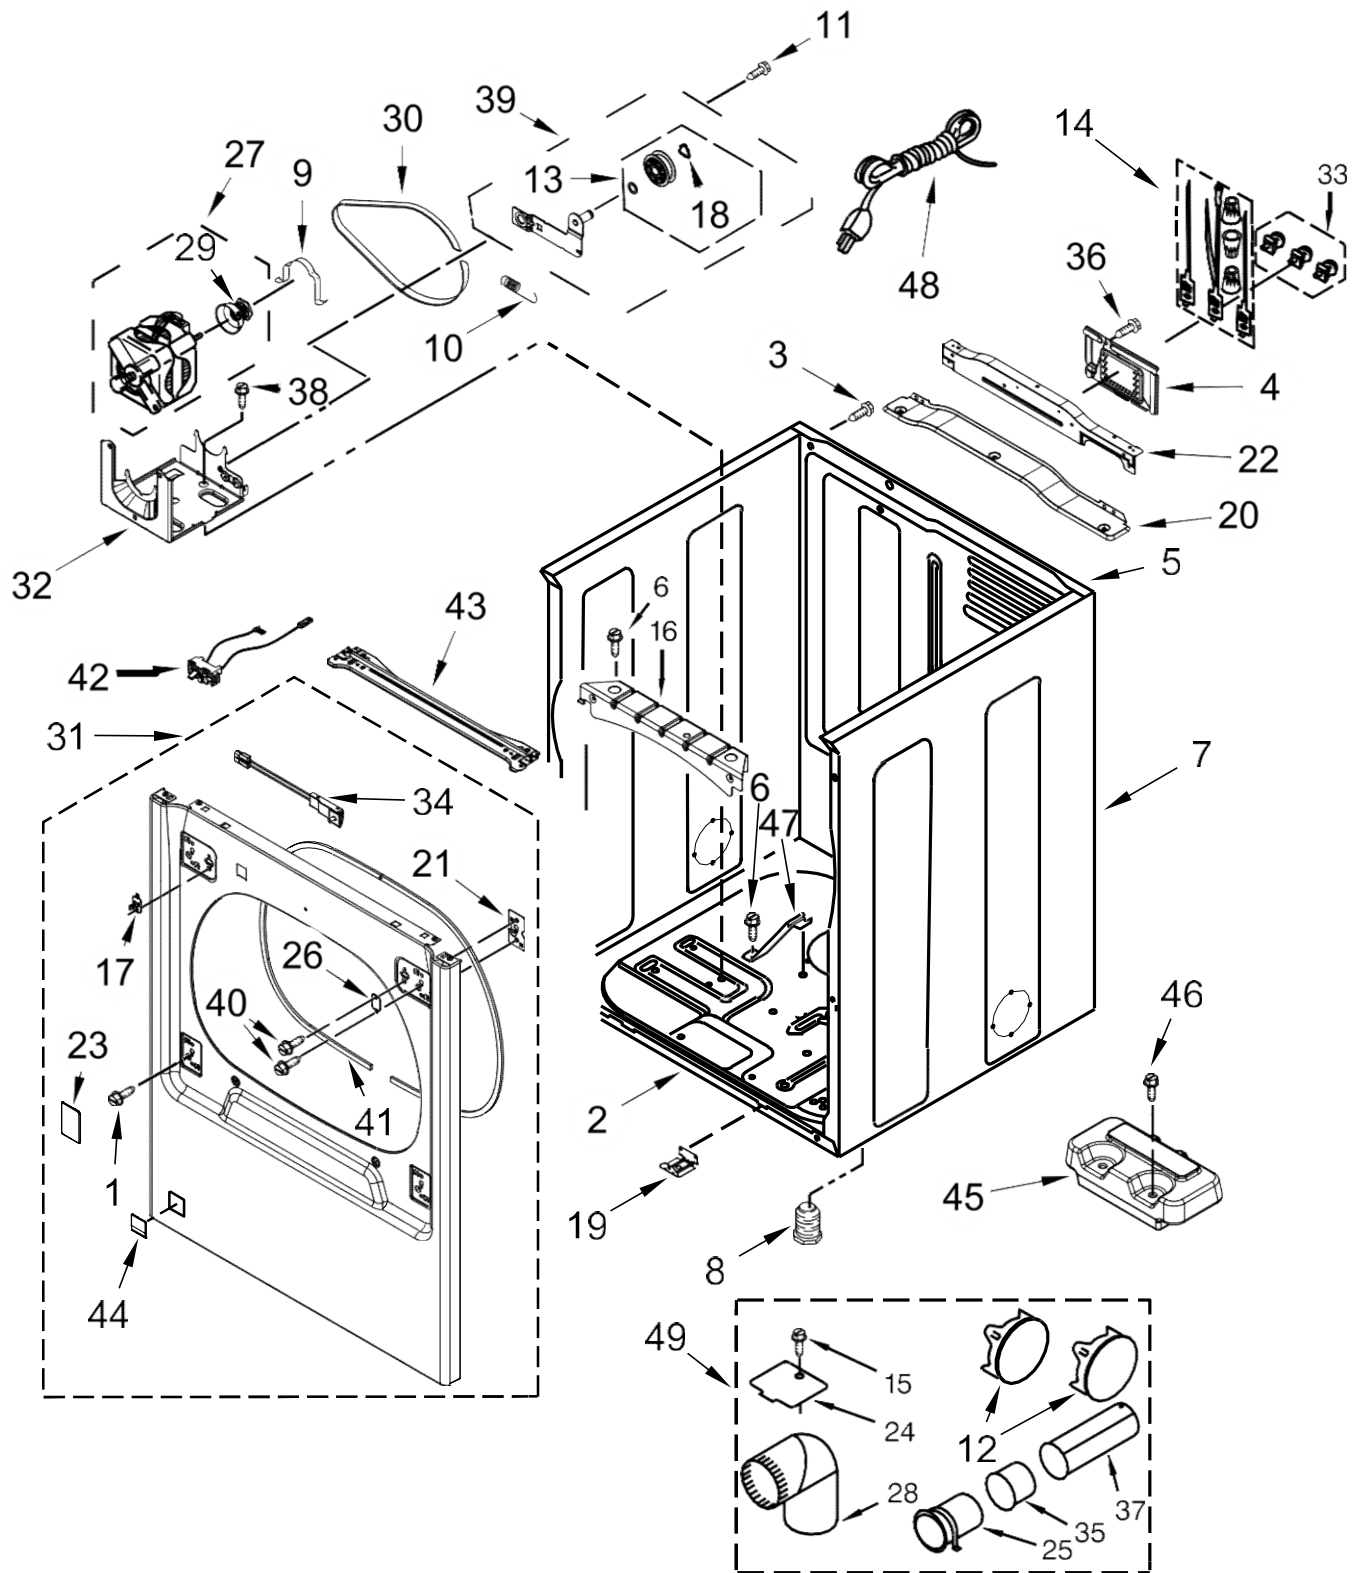

GAS DRYER

MODELS:

7MMGDB835EW0 (White)

<u>Illus. No.</u>	<u>Part No.</u>	<u>Description</u>
1		Literature Parts
	W10807523	Installation Instructions
	W10810364	Use and Care Guide
	W10680150	Tech Sheet
	W10810385	Quickstart Guide
2		Console Assembly (Complete)
	W10806898	White
3	W10706041	Wiring Harness
4	W10123956	Panel, Dampening

<u>Illus. No.</u>	<u>Part No.</u>	<u>Description</u>
5	W10593673	Harness, User Interface
6	489470	Screw
7	W10787282	Nut, "U"
8	W10726632	Seal, Console
9	W10622402	Panel, Rear Console
10	9740848	Screw
11	W10771992	Control, Electronic
12		Top
	W10508981	White

<u>Illus. No.</u>	<u>Part No.</u>	<u>Description</u>
13	W10288126	Screw
14	8312709	Clip, Console
15	W10316167	Cover, Terminal Block
16	9740849	Screw
17		Assembly, Control Knob
	W10727011	Chrome
18	W10568405	Assembly, Speaker
19	W10791328	Fascia

<u>Illus. No.</u>	<u>Part No.</u>	<u>Description</u>
1	6-920119	Screw
2	W10613683	Base, Cabinet
3	W10636208	Screw
4	8317339	Cover, Terminal Block
5	W10824895	Panel, Rear
6	693995	Screw
7		Panel, Side
	W10645768	White (With Cutout)
	W10633648	White (Without Cutout)
8	3392100	Foot, Dryer
	279810	Foot, Optional (Extended Length Package Of 2) (Not Included)
9	W10121316	Clamp, Motor Mount
10	W10446781	Spring, Idler
11	3389420	Screw
12		Plug, Multivent
	49252	White
13	W10468057	Assembly, Pulley
14	279318	Terminal, Brass and Tinned (Includes Terminal Block Screw Kit)
15	W10718190	Screw