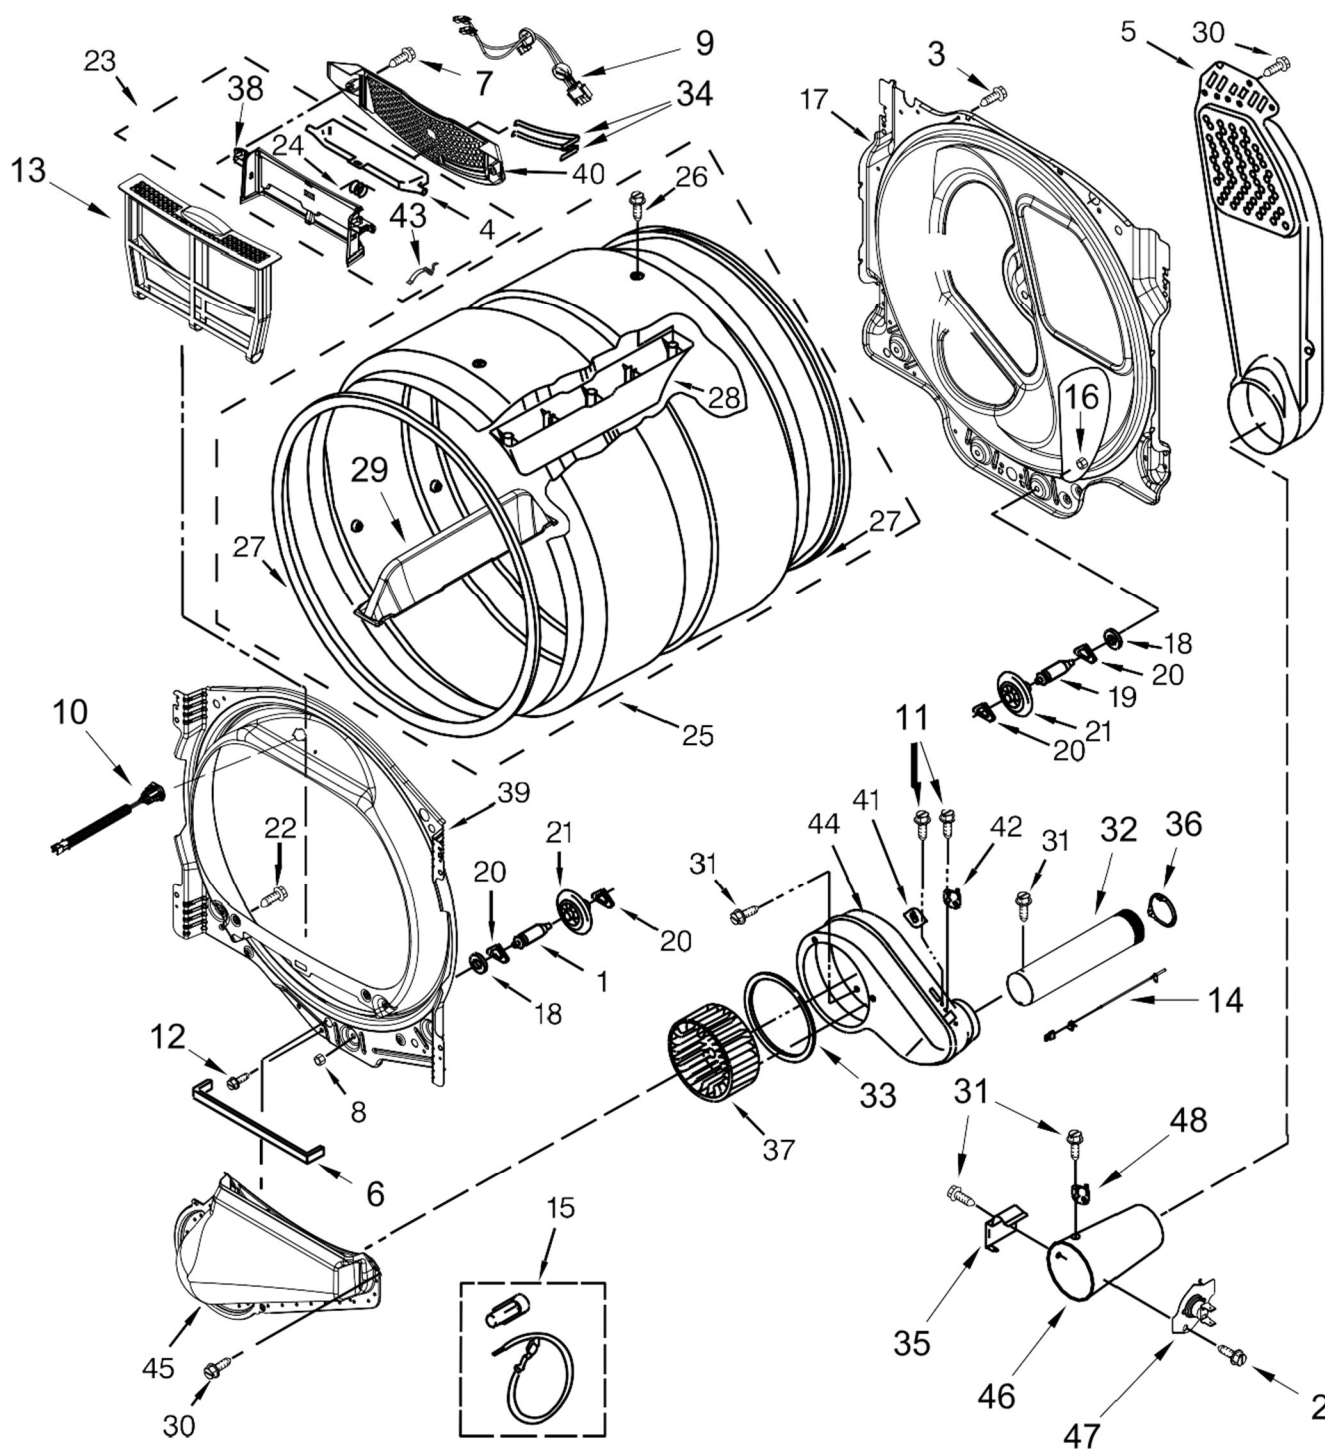

<u>Illus. No.</u>	<u>Part No.</u>	<u>Description</u>	<u>Illus. No.</u>	<u>Part No.</u>	<u>Description</u>	<u>Illus. No.</u>	<u>Part No.</u>	<u>Description</u>
1	W10359271	Shaft, Drum Roller - Right Hand Thread	16	W10001120	Nut, Hex (Left Hand Thread)	33	697770	Seal, Plate Cover
2	489463	Screw	17	W10638203	Bulkhead, Rear	34	W10608814	Sensor, Electrode
3	3390647	Screw	18	3387459	Washer	35	338906	Sensor, Radiant
4	W10608808	Door, Lint Screen	19	W10359272	Shaft, Drum Roller - Left Hand Thread	36	W10344699	Collar, Duct
5	W10613341	Duct, Inlet	20	W10512946	Washer, Tri Ring	37	697772	Wheel, Blower
6	W10701355	Seal, Housing Outlet to Lint Duct	21	W10314171	Roller, Support	38	W10608806	Housing, Outlet
7	3387230	Screw	22	W10718190	Screw	39	W10623481	Bulkhead, Front
8	3934666	Nut, Hex	23	W10608812	Assembly, Outlet Housing	40	W10608813	Grille, Outlet
9	W10657328	Sensor Jumper, Moisture	24	W10219015	Spring, Lint Screen Door	41	3391912	Thermostat, Hi Limit
10	W10629046	Assembly, Drum Light	25	W10626460	Assembly, Drum	42	8577274	Thermistor
11	693995	Screw	26	W10219342	Screw	43	W10608815	Spring Clip, Lint Screen
12	3357011	Screw	27	W10664120	Seal, Drum	44	W10667717	Housing, Blower
13	W10608811	Screen, Lint White	28	W10767074	Baffle, Drum High	45	W10608803	Assembly, Lint Duct
14	W10651569	Thermistor, Gas Inlet	29	W10767090	Baffle, Drum Low	46	8573824	Funnel, Burner
15	279457	Terminal Wire Kit (For Heater Element Wiring Harness Repair)	30	8533974	Screw	47	8573713	Cut-Off, Thermal
			31	90767	Screw	48	W10693363	Fuse, Thermal (91C)
			32	W10608817	Pipe, Exhaust