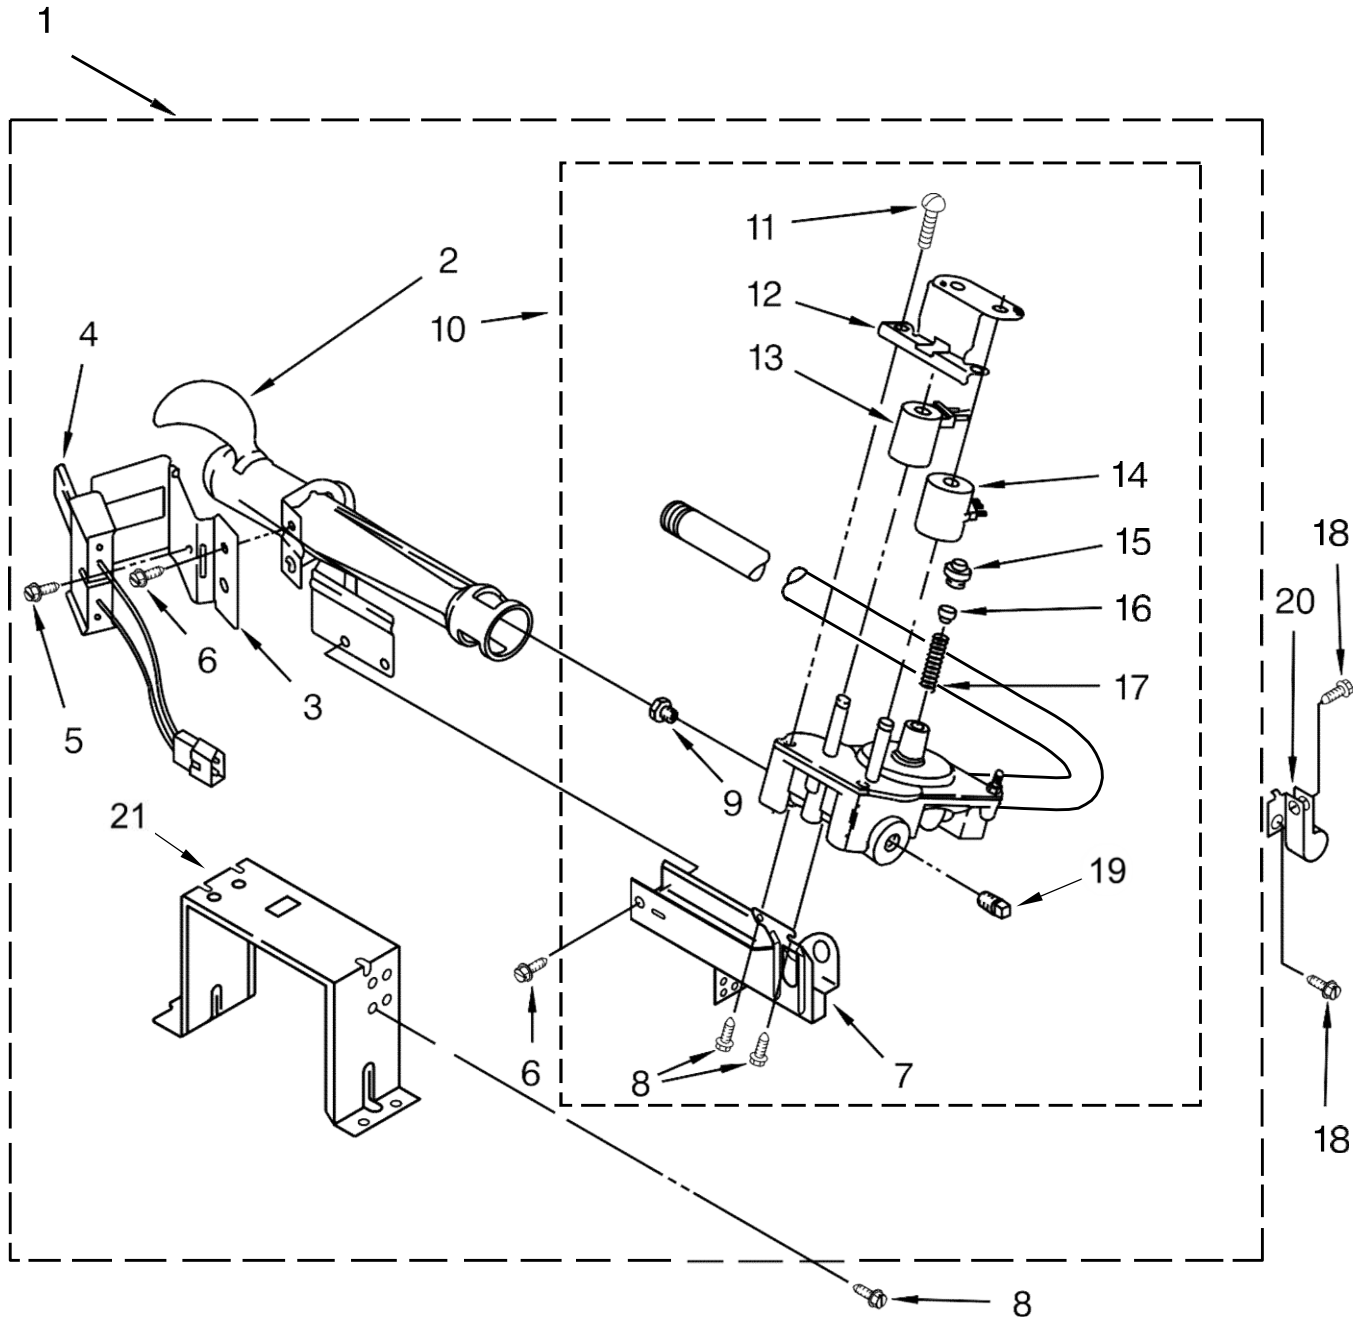

USE WITH TYPE 1 - NATURAL,
AND TYPE 4 - LIQUEFIED PROPANE AND BUTANE GASES

<u>Illus. No.</u>	<u>Part No.</u>	<u>Description</u>
1	W10608838	Burner Assembly
2	688617	Tube, Burner
3	694298	Bracket, Ignitor
4	686590	Ignitor
5	3393909	Screw
6	343641	Screw
7	3389871	Base, Burner
8	3387057	Screw
9		Orifice, Burner
	15418	Type 1 (Natural)
	15422	Type 4 (Butane)
	234867	Type 4 (Propane)

<u>Illus. No.</u>	<u>Part No.</u>	<u>Description</u>
10	W10118312	Valve, Gas 60 Hz. (Complete)
11	694421	Screw, Coil
12	694538	Bracket, Coil
13	694540	Coil, 60 Hz. (2 Terminal) (Main)
14	694539	Coil, 60 Hz (Split) (3 Terminal) (Pilot Position)
15	694424	Leak, Limiter
16	694423	Screw, Regulator Adjustment
17	694422	Spring, Regulator
18	3390647	Screw

<u>Illus. No.</u>	<u>Part No.</u>	<u>Description</u>
19	239822	Plug, Pipe
20	3978776	Bracket, Gas Pipe
21	3389889	Bracket, Support
22	W10641312	Pipe, Gas Supply
		Following Parts Not Illustrated
	8576846	Conversion Kit (Type 1 to Type 4 LPG)