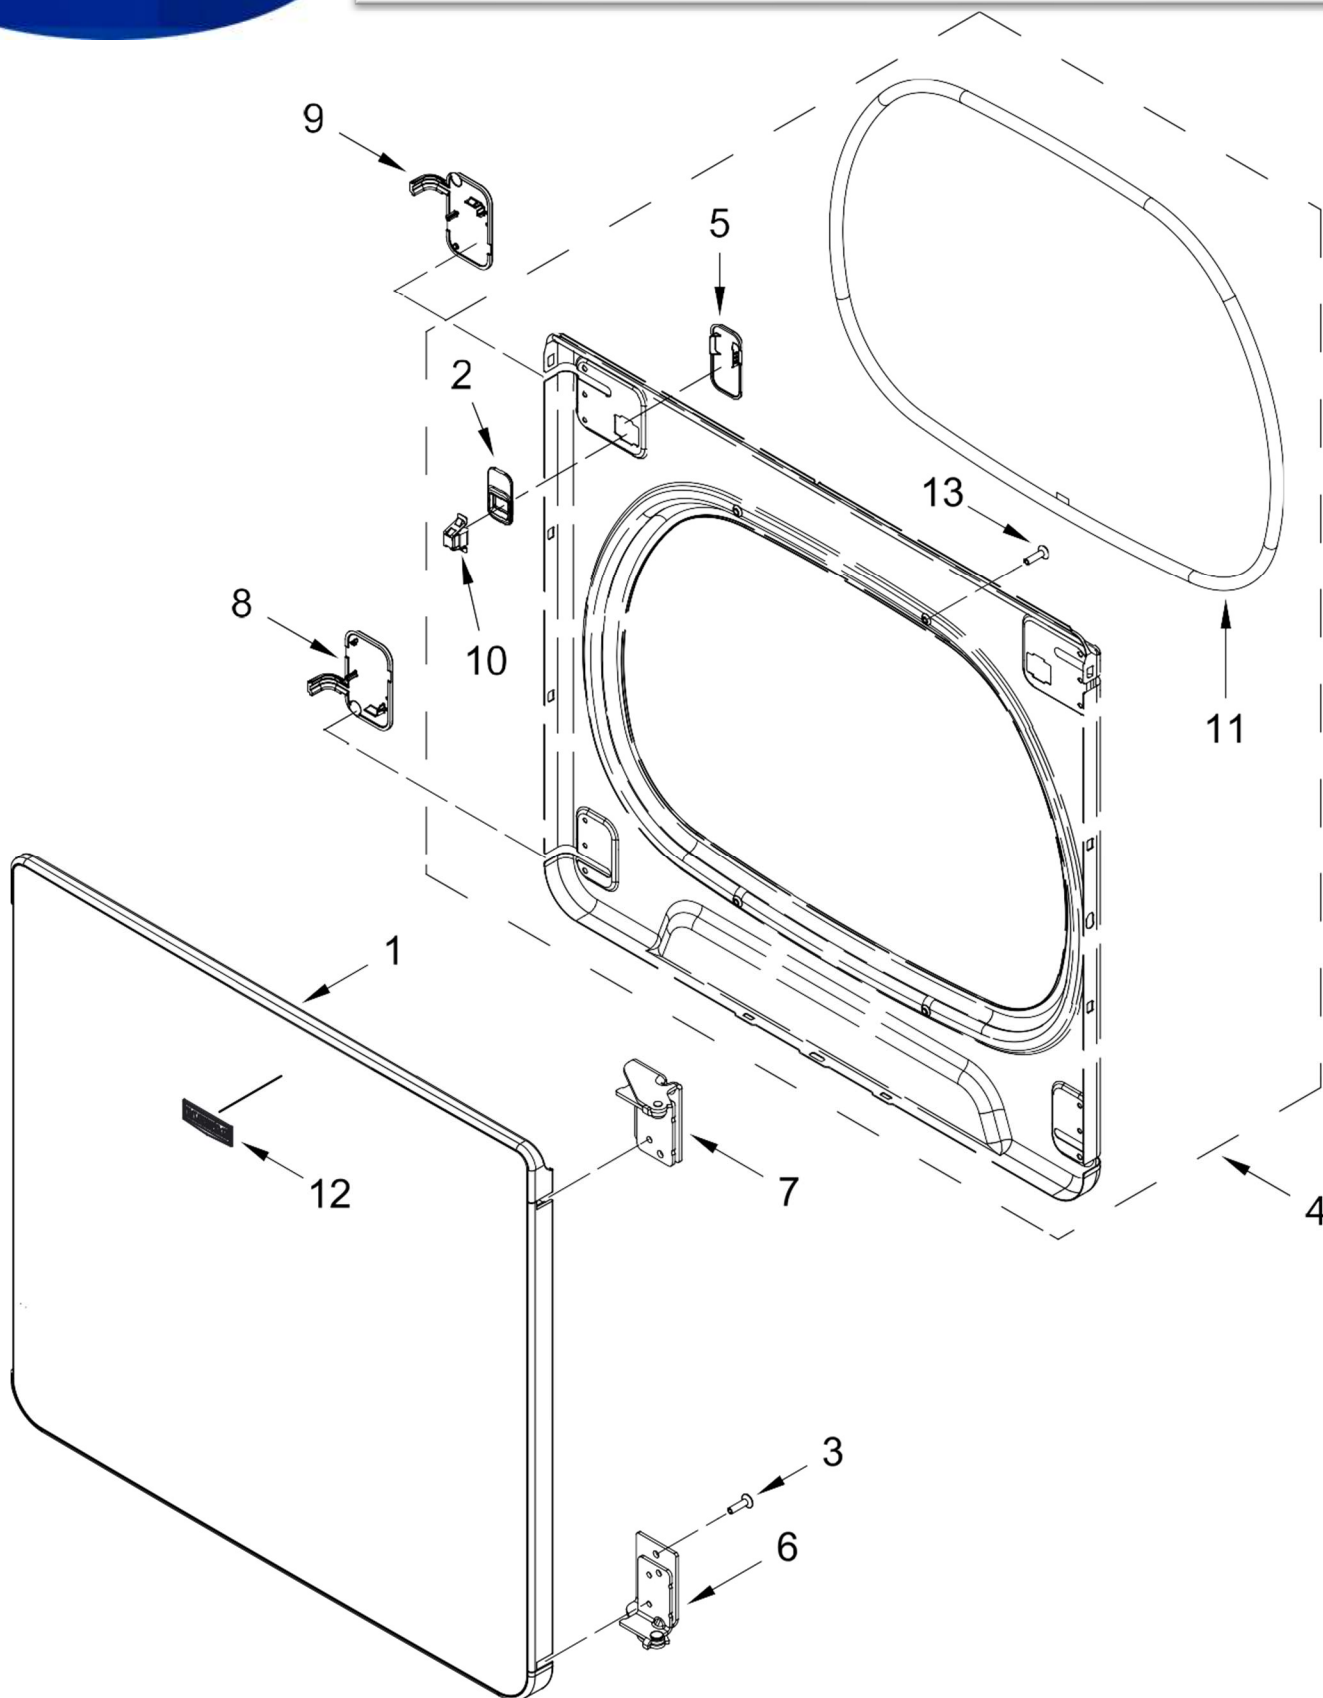

<u>Illus. No.</u>	<u>Part No.</u>	<u>Description</u>
1		Assembly, Outer Door
	W10631405	White
2		Bezel, Door Catch
	W10631401	White
3	9742177	Screw
4		Assembly, Inner Door
	W10614997	White
5	W10631410	Catch, Door Cover
		White

<u>Illus. No.</u>	<u>Part No.</u>	<u>Description</u>
6		Door, Hinge (Lower)
	W10767921	Hinge Assembly - Blade, Door (Lower)
7		Door, Hinge (Upper)
	W10767920	Hinge Assembly - Blade, Door (Upper)
8		Hinge Cover, Bottom
	W10631396	White
9		Hinge Cover, Top
	W10631395	White

<u>Illus. No.</u>	<u>Part No.</u>	<u>Description</u>
10	W10610880	Assembly, Door Catch
11	W10763835	Seal, Door
12	W10612925	Badge (Maytag)
13	342055	Screw