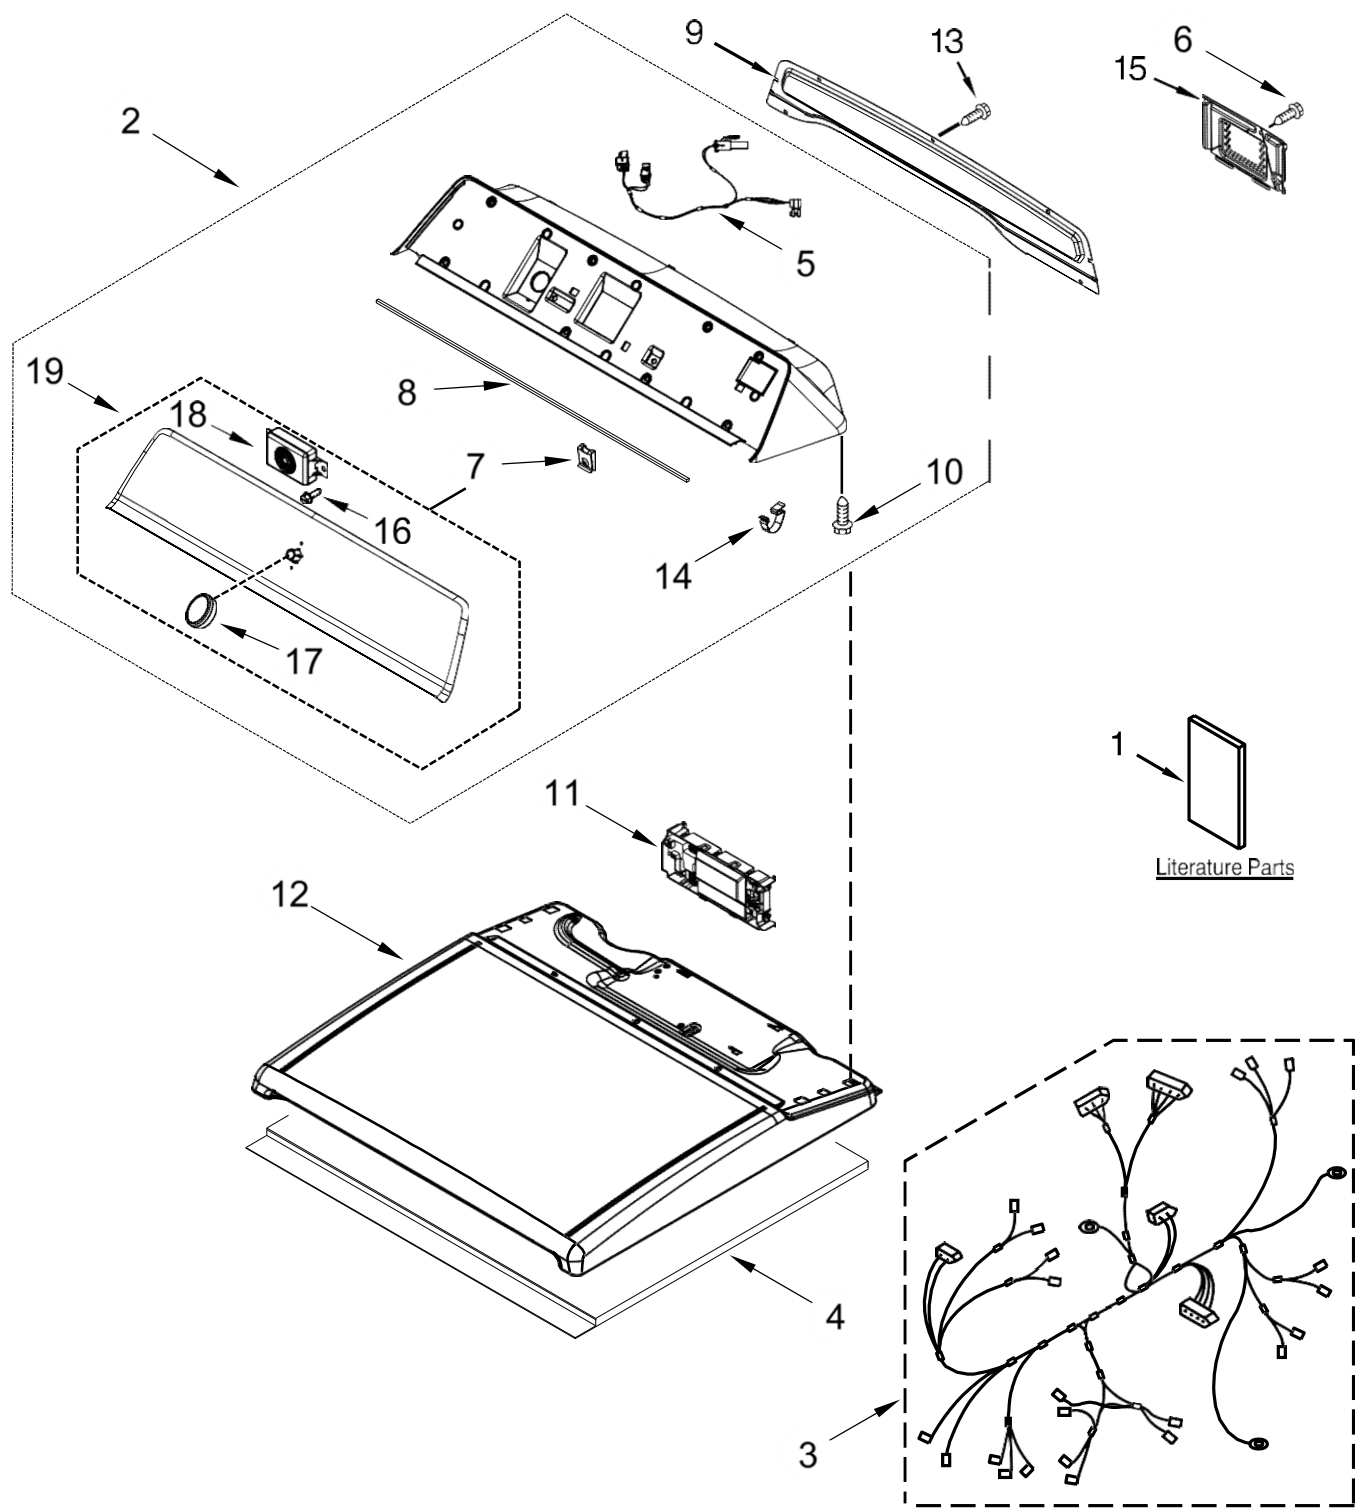

GAS DRYER

MODELS:

7MMGDB835EW1 (White)

SECADORA 7MMGDB835EW1

SECADORA 7MMGDB835EW1

<u>Illus. No.</u>	<u>Part No.</u>	<u>Description</u>
1	Literature Parts W10807523	Installation Instructions
	W10810364	Use and Care Guide
	W10777449	Tech Sheet
	W10810385	Quickstart Guide
2		Console Assembly (Complete)
	W10806898	White
3	W10777444	Wiring Harness
4	W10836097	Panel, Dampening

<u>Illus. No.</u>	<u>Part No.</u>	<u>Description</u>
5	W10593673	Harness, User Interface
6	489470	Screw
7	W10298336	Nut, "U"
8	W10726632	Seal, Console
9	W10622402	Panel, Rear Console
10	9740848	Screw
11	W10771992	Control, Electronic
12		Top
	W10508981	White

SECADORA 7MMGDB835EW1

SECADORA 7MMGDB835EW1

<u>Illus. No.</u>	<u>Part No. Description</u>
1	6-920119 Screw
2	W10613683 Base, Cabinet
3	W10636208 Screw
4	8317339 Cover, TerminalBlock
5	W10824895 Panel, Rear
6	693995 Screw
7	Panel, Side W10645768 White (With Cutout) W10633648 White (Without Cutout)
8	3392100 Foot, Dryer 279810 Foot, Optional (Extended Length Package Of 2) (Not Included)
9	W10121316 Clamp, Motor Mount
10	W10446781 Spring, Idler
11	3389420 Screw
12	Plug, Multivent 49252 White
13	W10468057 Assembly, Pulley
14	279318 Terminal, Brass and Tinned (Includes Terminal Block Screw Kit)
15	W10718190 Screw