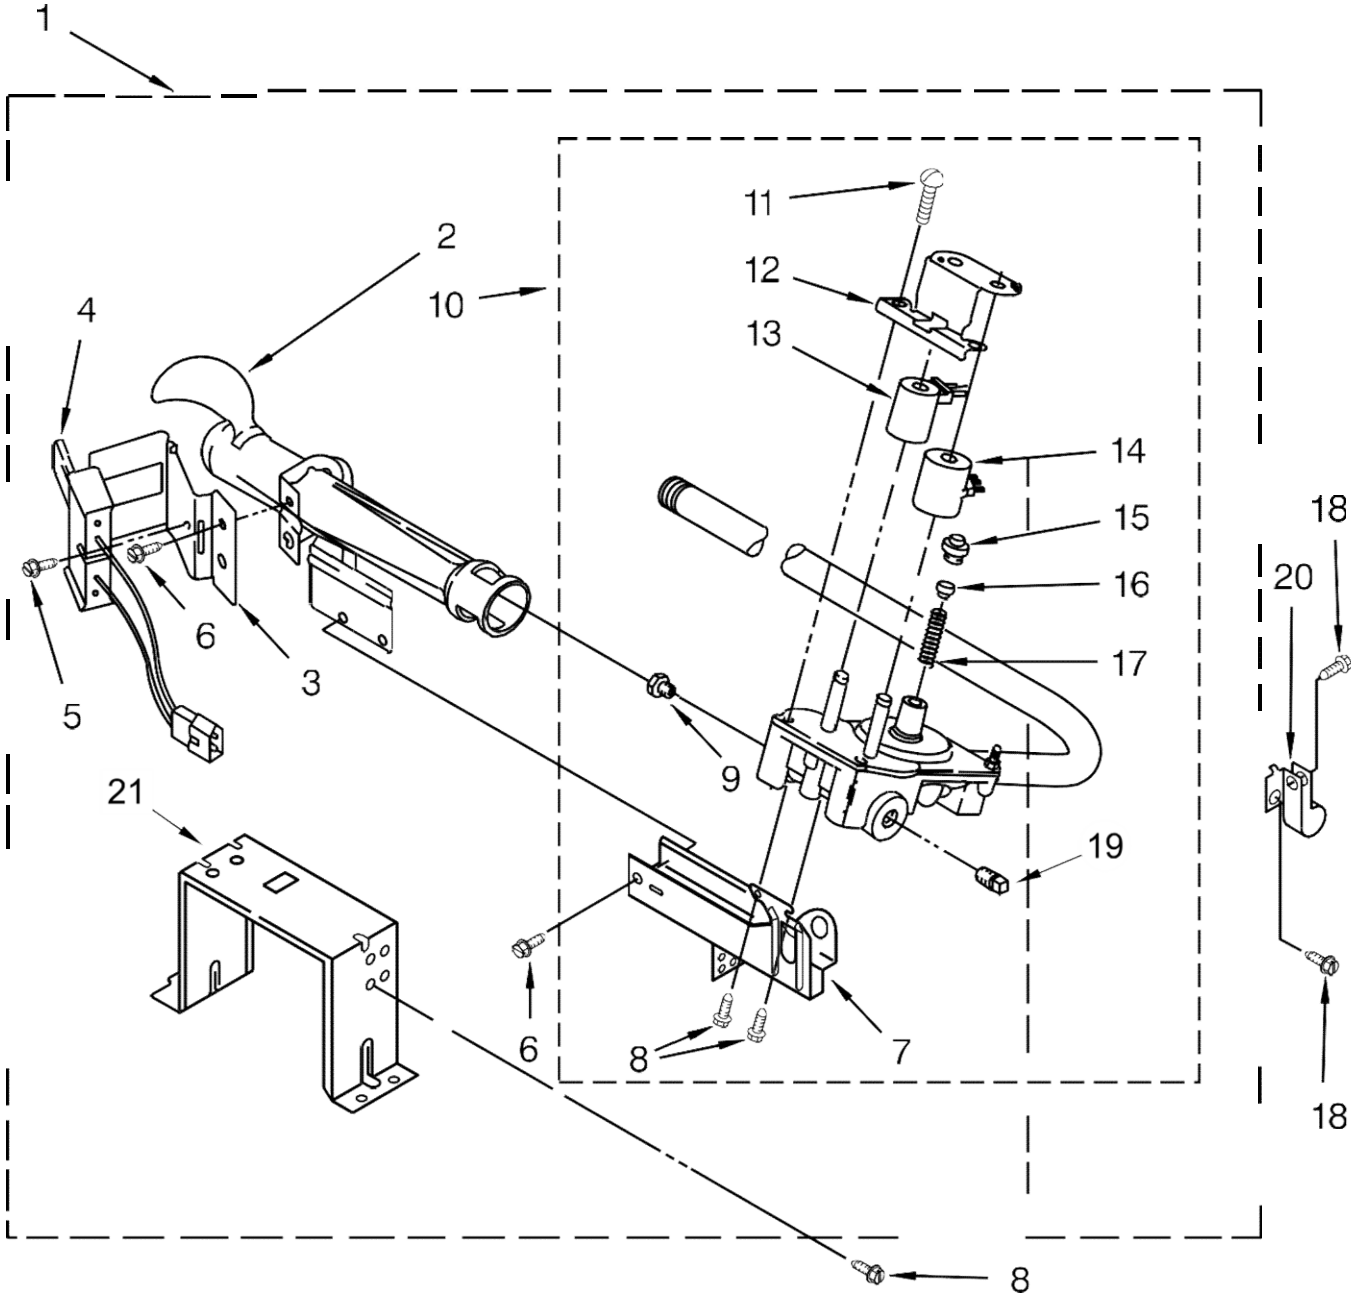

SECADORA 7MMGDB835EW1

USE WITH TYPE 1 - NATURAL,
AND TYPE 4 - LIQUEFIED PROPANE AND BUTANE GASES