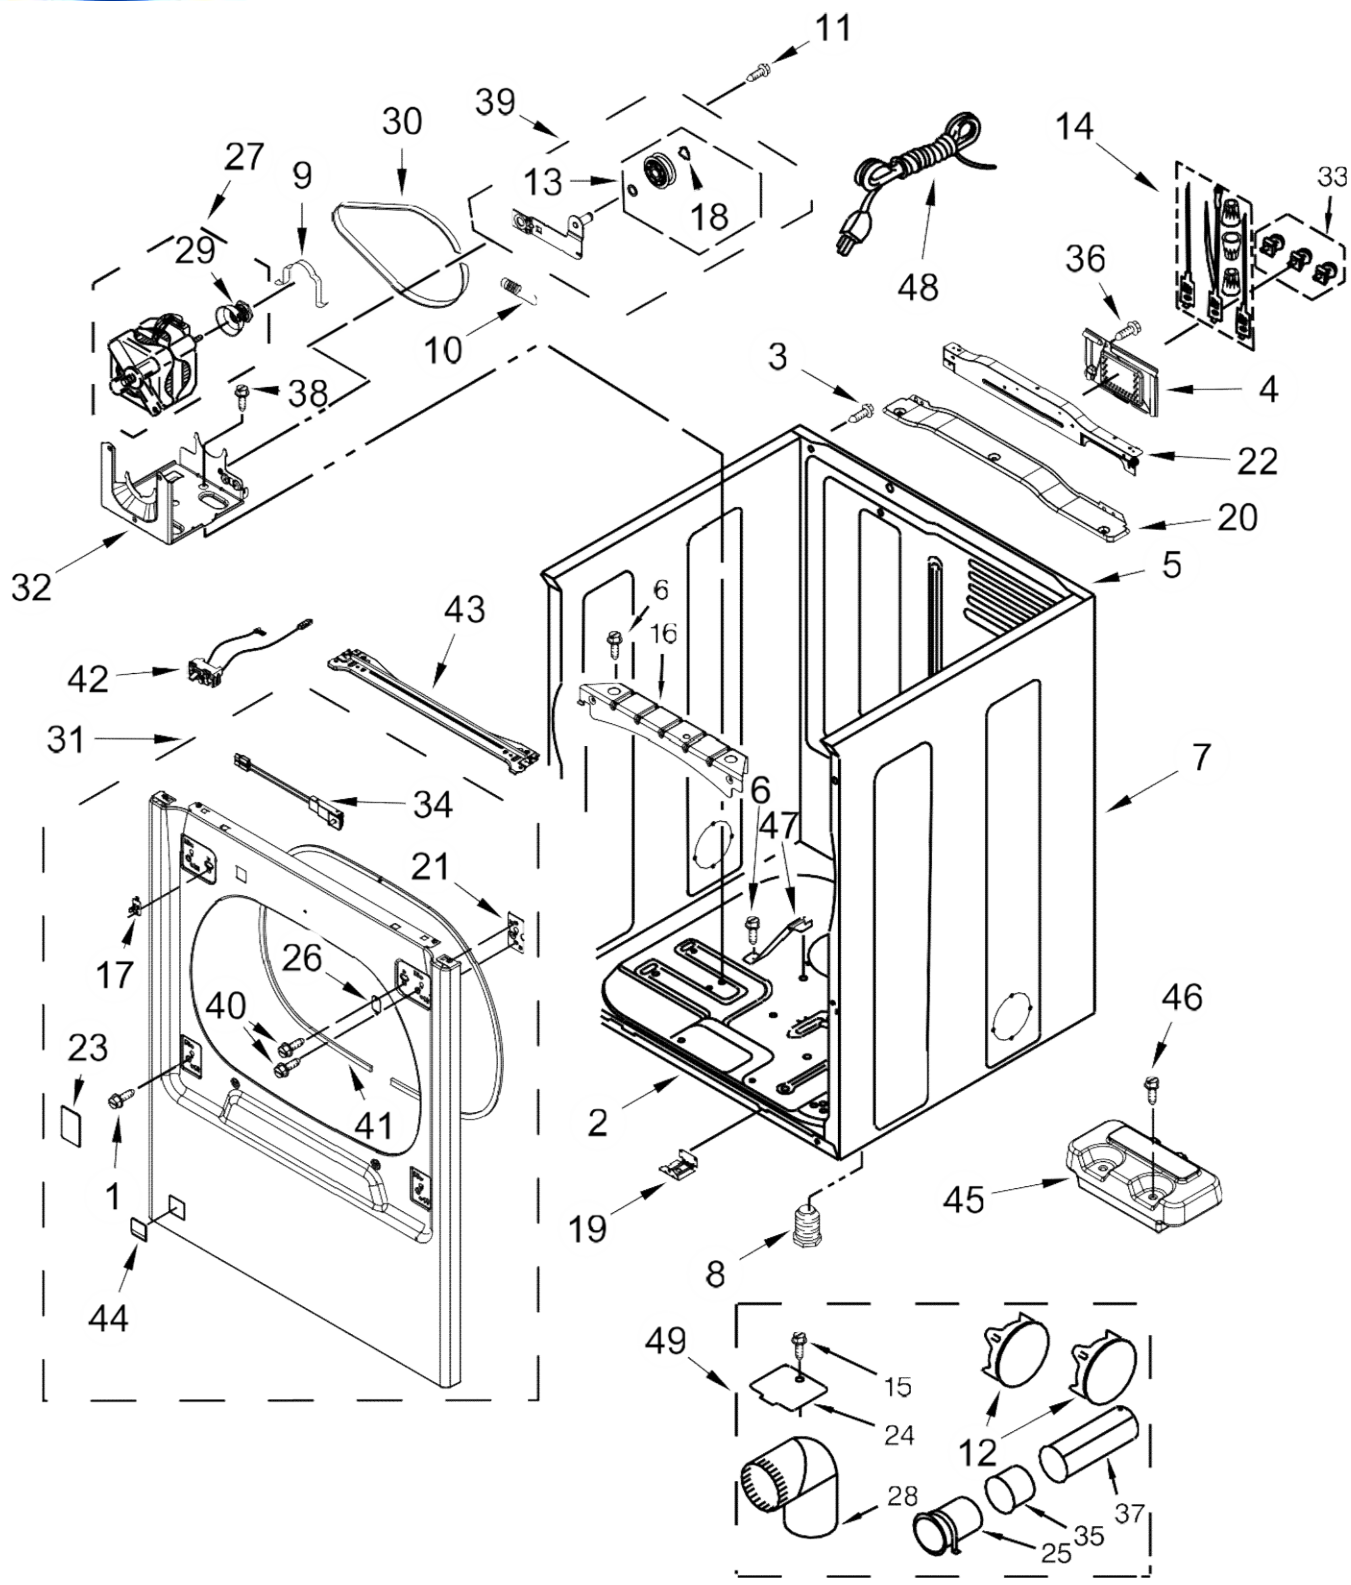

GAS DRYER

MODELS:

7MMGDB835EW1 (White)

SECADORA 7MMGDB835EW1

SECADORA 7MMGDB835EW1

<u>Illus. No.</u>	<u>Part No.</u>	<u>Description</u>
1	Literature Parts W10807523	Installation Instructions
	W10810364	Use and Care Guide
	W10777449	Tech Sheet
	W10810385	Quickstart Guide
2		Console Assembly (Complete)
	W10806898	White
3	W10777444	Wiring Harness
4	W10836097	Panel, Dampening

<u>Illus. No.</u>	<u>Part No.</u>	<u>Description</u>
5	W10593673	Harness, User Interface
6	489470	Screw
7	W10298336	Nut, "U"
8	W10726632	Seal, Console
9	W10622402	Panel, Rear Console
10	9740848	Screw
11	W10771992	Control, Electronic
12		Top
	W10508981	White

<u>Illus. No.</u>	<u>Part No.</u>	<u>Description</u>
13	W10288126	Screw
14	8312709	Clip, Console
15	8317339	Cover, TerminalBlock
16	9740849	Screw
17		Assembly, Control Knob
	W10727011	Chrome
18	W10568405	Assembly, Speaker
19	W10791328	Fascia

SECADORA 7MMGDB835EW1

SECADORA 7MMGDB835EW1

<u>Illus. No.</u>	<u>Part No. Description</u>
1	6-920119 Screw
2	W10613683 Base, Cabinet
3	W10636208 Screw
4	8317339 Cover, TerminalBlock
5	W10824895 Panel, Rear
6	693995 Screw
7	Panel, Side W10645768 White (With Cutout) W10633648 White (Without Cutout)
8	3392100 Foot, Dryer 279810 Foot, Optional (Extended Length Package Of 2) (Not Included)
9	W10121316 Clamp, Motor Mount
10	W10446781 Spring, Idler
11	3389420 Screw
12	Plug, Multivent 49252 White
13	W10468057 Assembly, Pulley
14	279318 Terminal, Brass and Tinned (Includes Terminal Block Screw Kit)
15	W10718190 Screw