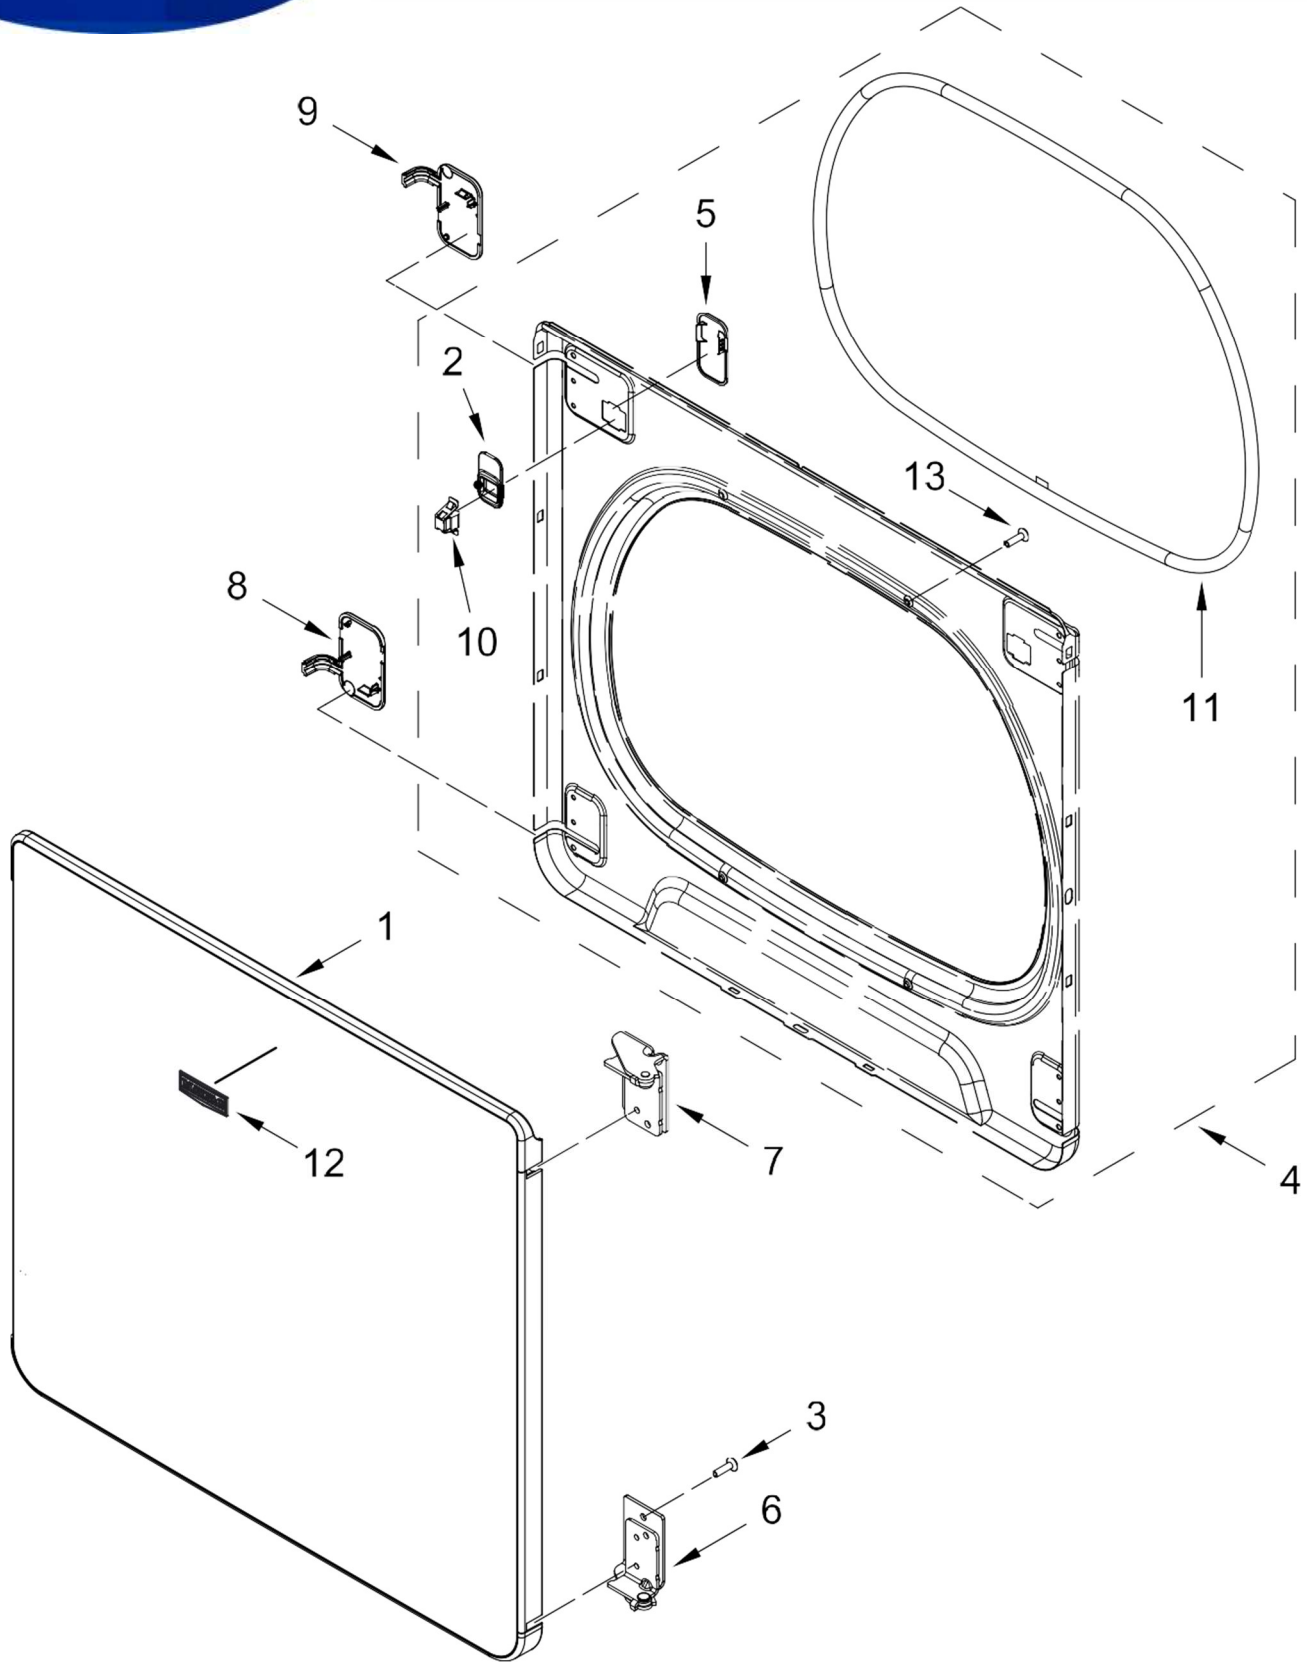

SECADORA 7MMGDB835EW1

<u>Illus. No.</u>	<u>Part No.</u>	<u>Description</u>
1	W10359271	Shaft, Drum Roller - Right Hand Thread
2	489463	Screw
3	3390647	Screw
4	W10608808	Door, Lint Screen
5	W10834203	Duct, Inlet
6	W10701355	Seal, Housing Outlet to Lint Duct
7	3387230	Screw
8	3934666	Nut, Hex
9	W10657328	Sensor Jumper, Moisture
10	W10629046	Assembly, Drum Light
11	693995	Screw
12	3357011	Screw
13		Screen, Lint
	W10608811	White
14	W10651569	Thermistor, Gas Inlet
15	279457	Terminal Wire Kit (For Heater Element Wiring Harness Repair)

<u>Illus. No.</u>	<u>Part No.</u>	<u>Description</u>
16	W10001120	Nut, Hex (Left Hand Thread)
17	W10638203	Bulkhead, Rear
18	3387459	Washer
19	W10359272	Shaft, Drum Roller -Left Hand Thread
20	W10512946	Washer, Tri Ring
21	W10314171	Roller, Support
22	W10718190	Screw
23	W10608812	Assembly, Outlet Housing
24	W10219015	Spring, Lint Screen Door
25	W10626460	Assembly, Drum
26	W10219342	Screw
27	W10664120	Seal, Drum
28	W10767074	Baffle, Drum High
29	W10767090	Baffle, Drum Low
30	W10773242	Screw
31	90767	Screw
32	W10608817	Pipe, Exhaust

<u>Illus. No.</u>	<u>Part No.</u>	<u>Description</u>
33	697770	Seal, Plate Cover
34	W10608814	Sensor, Electrode
35	338906	Sensor, Radiant
36	W10344699	Collar, Duct
37	697772	Wheel, Blower
38	W10608806	Housing, Outlet
39	W10623481	Bulkhead, Front
40	W10608813	Grille, Outlet
41	3391912	Thermostat, Hi Limit
42	8577274	Thermistor
43	W10608815	Spring Clip, Lint Screen
44	W10667717	Housing, Blower
45	W10608803	Assembly, Lint Duct
46	8573824	Funnel, Burner
47	8573713	Cut-Off, Thermal
48	W10693363	Fuse, Thermal (91C)

SECADORA 7MMGDB835EW1