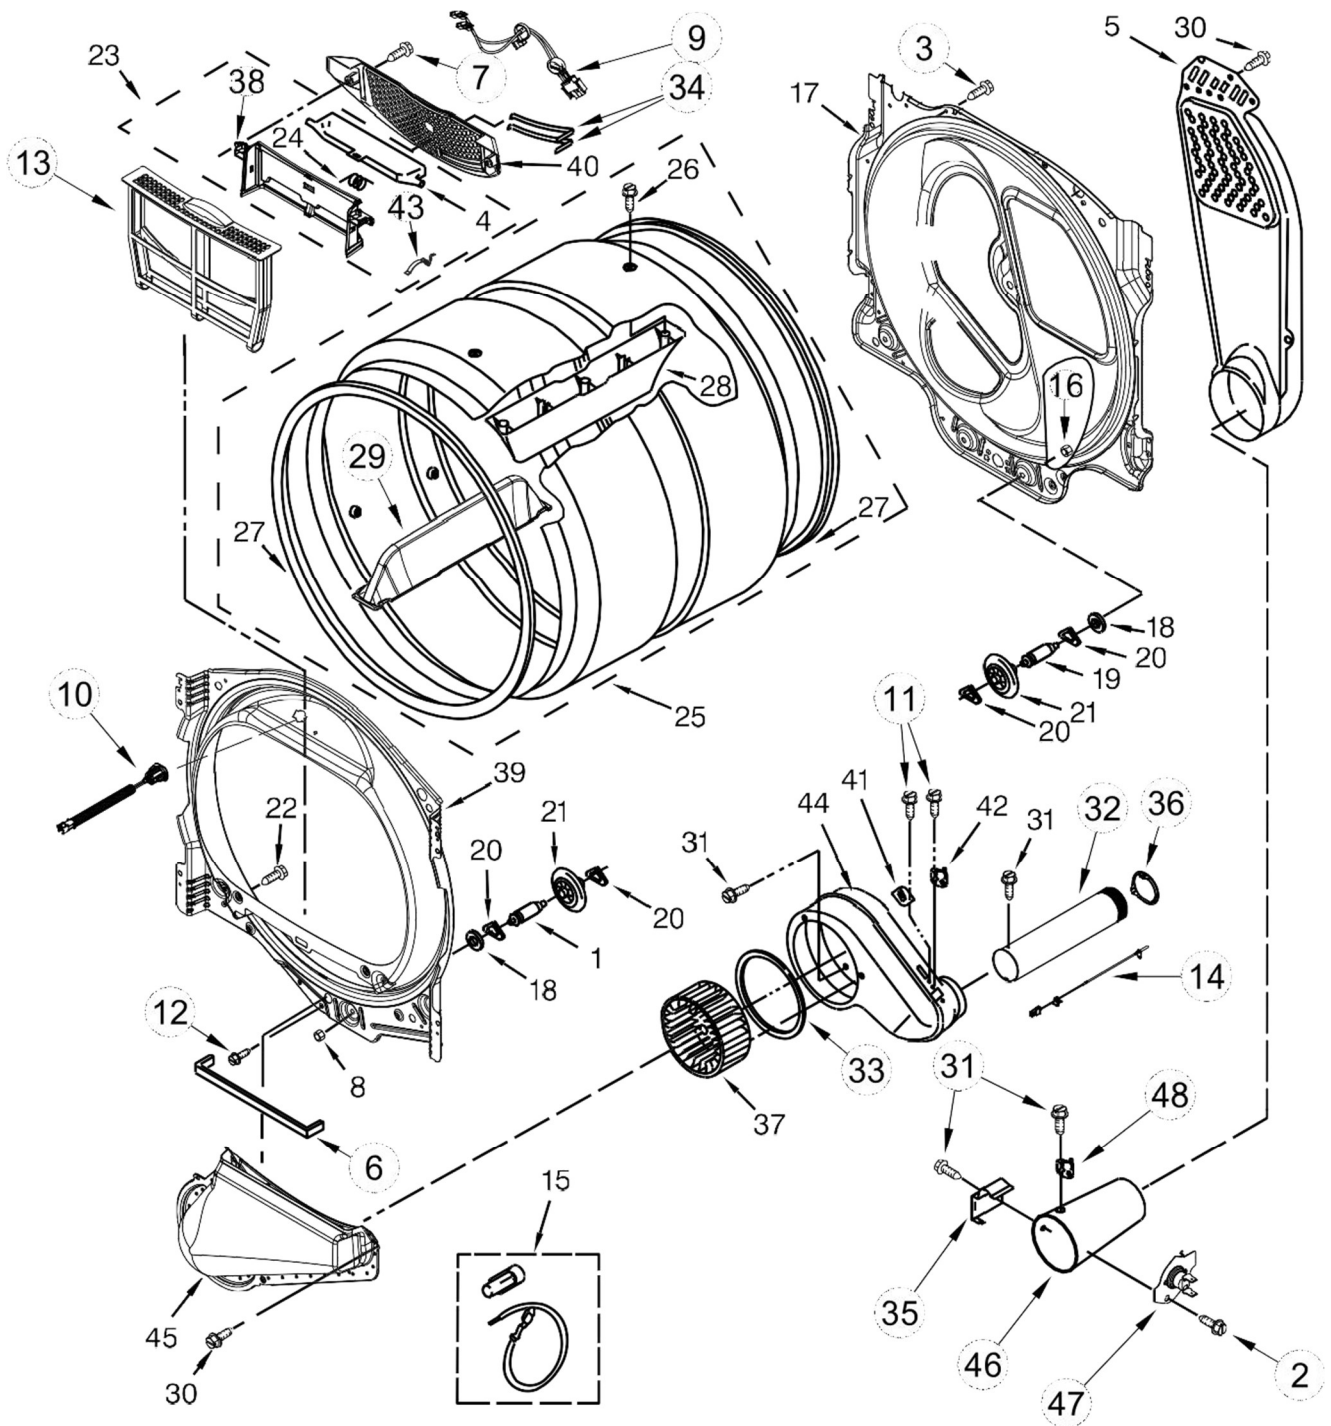

SECADORA 7MMGDB835EW1

<u>Illus. No.</u>	<u>Part No.</u>	<u>Description</u>
1	W10359271	Shaft, Drum Roller - Right Hand Thread
2	489463	Screw
3	3390647	Screw
4	W10608808	Door, Lint Screen
5	W10834203	Duct, Inlet
6	W10701355	Seal, Housing Outlet to Lint Duct
7	3387230	Screw
8	3934666	Nut, Hex
9	W10657328	Sensor Jumper, Moisture
10	W10629046	Assembly, Drum Light
11	693995	Screw
12	3357011	Screw
13		Screen, Lint
	W10608811	White
14	W10651569	Thermistor, Gas Inlet
15	279457	Terminal Wire Kit (For Heater Element Wiring Harness Repair)

<u>Illus. No.</u>	<u>Part No.</u>	<u>Description</u>
16	W10001120	Nut, Hex (Left Hand Thread)
17	W10638203	Bulkhead, Rear
18	3387459	Washer
19	W10359272	Shaft, Drum Roller -Left Hand Thread
20	W10512946	Washer, Tri Ring
21	W10314171	Roller, Support
22	W10718190	Screw
23	W10608812	Assembly, Outlet Housing
24	W10219015	Spring, Lint Screen Door
25	W10626460	Assembly, Drum
26	W10219342	Screw
27	W10664120	Seal, Drum
28	W10767074	Baffle, Drum High
29	W10767090	Baffle, Drum Low
30	W10773242	Screw
31	90767	Screw
32	W10608817	Pipe, Exhaust

<u>Illus. No.</u>	<u>Part No.</u>	<u>Description</u>
33	697770	Seal, Plate Cover
34	W10608814	Sensor, Electrode
35	338906	Sensor, Radiant
36	W10344699	Collar, Duct
37	697772	Wheel, Blower
38	W10608806	Housing, Outlet
39	W10623481	Bulkhead, Front
40	W10608813	Grille, Outlet
41	3391912	Thermostat, Hi Limit
42	8577274	Thermistor
43	W10608815	Spring Clip, Lint Screen
44	W10667717	Housing, Blower
45	W10608803	Assembly, Lint Duct
46	8573824	Funnel, Burner
47	8573713	Cut-Off, Thermal
48	W10693363	Fuse, Thermal (91C)