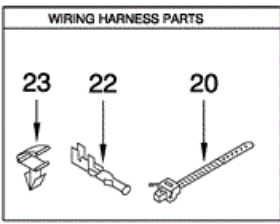

7MMGDB850WL0 TABLERO

7MMGDB850WL0 TABLERO

1	W10156734	TECH, SHEET
1	W10201177	GUIDE, USE & CARE
2	W10252469	CONSOLE ASSEMBLY
3	W10051114	ASSEMBLY, USER INTERFACE
4	W10051124	COVER, UI ASSEMBLY
5	W10051126	KNOB ASSEMBLY
6	W10111620	CONTROL ELECTRONIC
8	8572039	SEAL, UI
9	8563853	BRACKET, MACHINE CONTROLLER
10	W10003770	SCREW
12	W10110295	BRACKET, CONSOLE
13	W10283289	TOP USER INTERFACE
15	337686	SCREW, 8-18 X 1/2
16	W10112673	CLIP, CONSOLE
19	W10319803	HARNESS, WIRING MAIN
20	3391018	TIE CABLE
22	94613	TERMINAL
23	3394427	CLIP, HARNESS
25	W10131402	SCREW

Distribuidor Autorizado

SurteRápido.com

Venta de Refacciones
Electrodomesticas

7MMGDB850WLO GABINETE

7MMGDB850WLO GABINETE

1	W10007520	CLIP, GROUND
2	8544753	BRACKET, BURNER
3	3390631	SCREW, 10-16 X 3/8
4	8558833	PLATE, COVER TERMINAL BLOCK
5	8564012	SWITCH, ASSEMBLY
6	344020	CORD, POWER
7	W10283292	CABINET
8	279810	FOOT-OPTIONAL(EXTENDED LENGTH PACKAGE OF 2)
8	3392100	FOOT, DRYER
9	660658	CLAMP, MOTOR
10	3387374	SPRING, IDLER
11	3389420	RETAINER, IDLER
12	3388672	PULLEY & BEARING, ASSEMBLY
13	8547160	IDLER PULLEY ASM
14	W10201446	BRACKET, GAS PIPE
16	8539892	WIRE-MOTOR TO-BELT-SWITCH
17	W10323735	BADGE
18	W10167613	WIRE, BELT SWITCH (TO PROTECTOR)
19	3394083	CLIP, FRONT PANEL
20	8564010	SWITCH & ACTUATOR ASSEMBLY
21	W10252472	ASSEMBLY, HINGE
22	W10111858	WINDOW, OUTER
23	8564011	BRACKET, SWITCH
25	W10111880	BEZEL
26	3393657	RESTRAINER, BELT
27	W10136932	MOTOR, ASSEMBLY 60 HZ.
28	W10140148	PANEL, REAR
29	W10139247	PULLEY, BLOWER
30	W10136934	BELT, DRIVE
31	8578560	HOLE, PLUG (CABINET BASE)
32	8547158	BRACKET, MOTOR
33	W10111905	DOOR CATCH ASSEMBLY
34	W10002600	SCREW, 6-20 X 1 1/4