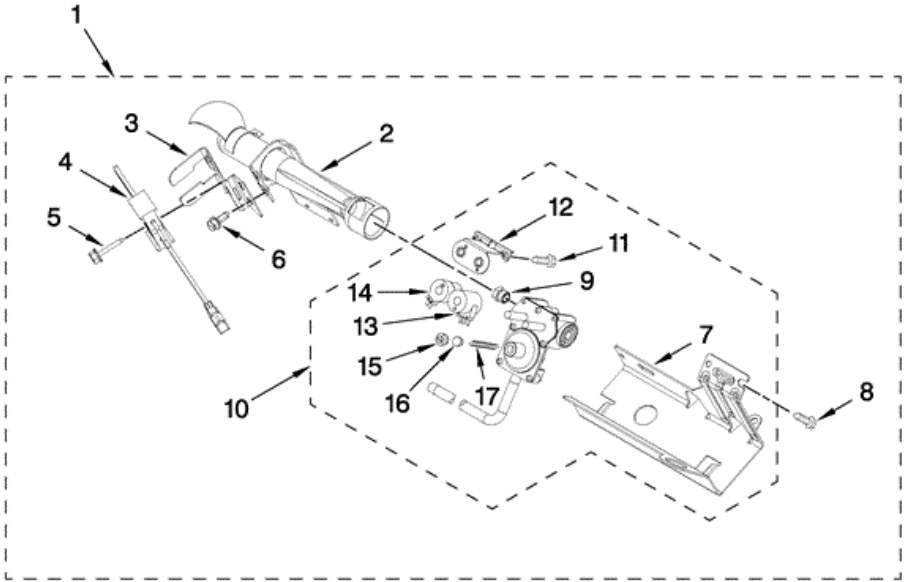

35	8573713	THERMAL CUT-OFF
36	3391912	THERMOSTAT,HIGH LIMIT
37	W10256512	HOUSING, BLOWER
38	8544786	LINT DUCT ASSEMBLY
39	8573824	FUNNEL-BURNER
40	338906	SENSOR, RADIANT
41	8544719	COVER, BLOWER (INCLUDES NO.7)
42	3387230	SCREW, 10-16 X 13/16
43	8544739	PULLEY, BLOWER
44	8563860	BAFFLE, DRUM
45	3350424	SCREW
46	8544718	DUCT, INLET BLOWER
47	8544723	GRILL, OUTLET
48	3390719	THERMAL FUSE
49	8573070	CLIP, LINT DUCT
51	97787	SCREW,11-16X.750
52	W10130506	VALVE & HOSE ASSEMBLY, COMPLETE
54	W10129424	VALVE & BRACKET ASSEMBLY
55	W10154992	NOZZLE & HOSE ASSEMBLY (INC. ITEMS 56, 57 58, 59)
56	W10277503	NOZZLE & SCREEN ASSEMBLY
57	W10044615	CLIP, PUSH-TO-CONNECT
58	W10044605	COUPLING, HOSE
59	W10160575	COVER, MYST VALVE
60	W10159631	SLEEVE, TUBE
61	W10044579	WASHER, NOZZLE
62	W10044628	NUT, 9/16 - 24
63	3401850	HARNESS, GAS

7MMGDB850WL0 QUEMADOR