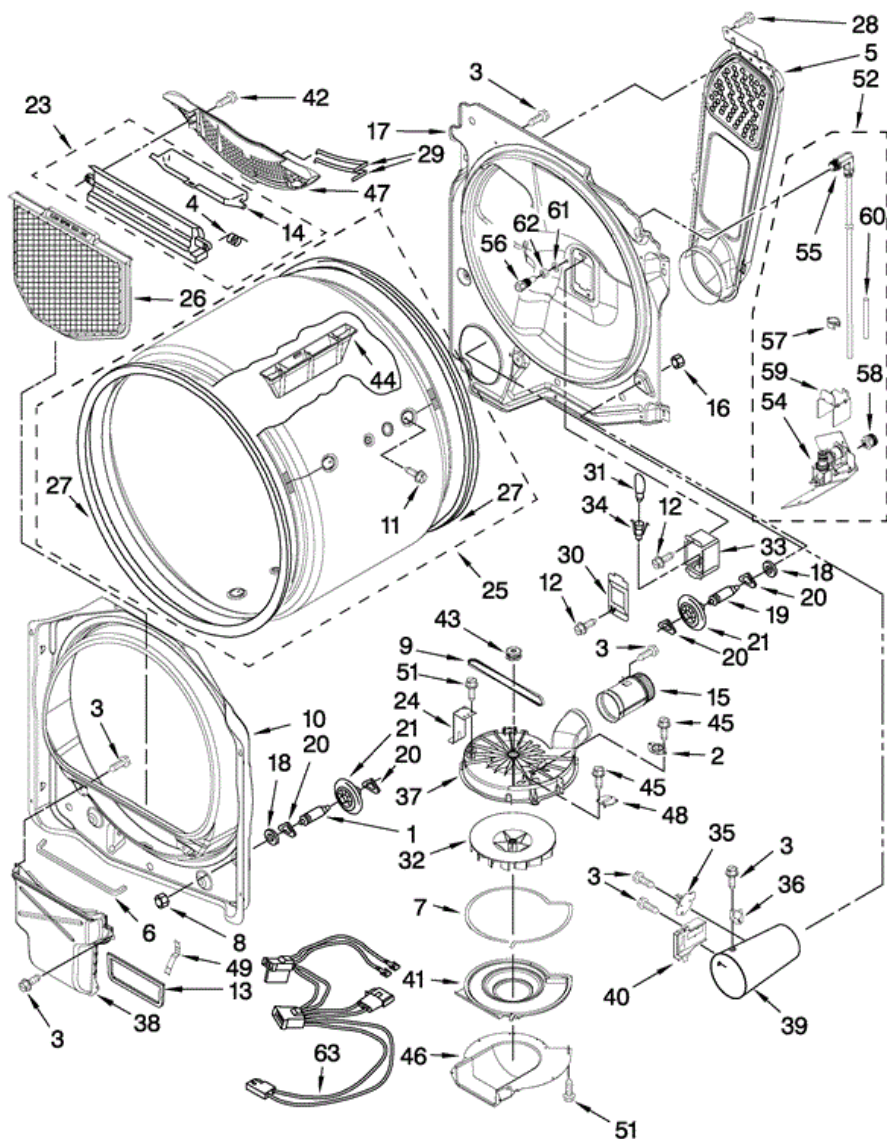

35	8568303	LOCATOR, SNAP DOWN
36	W10215725	COVER, DOOR SWITCH
37	3400805	SCREW, 8-18 X.375
38	W10144494	PLUG, HOLE
39	W10221653	SEAL, DOOR
40	342055	SCREW, 8-18 X .50
41	W10201785	DOOR SWITCH ASSEMBLY
42	W10111857	GLASS, INNER DOOR
43	8576625	LOCK, TOP FRONT
44	W10044490	SEAL, FRONT PANEL
45	W10249704	PLUG, FRONT PANEL
46	238088	HINGE, TOP
47	W10111900	DOOR, INNER
48	W10224768	SEAL, FOAM
49	W10252478	DOOR, OUTER
50	W10136930	PULLEY, DRUM MOTOR
51	W10283296	PANEL, FRONT
52	W10111906	STRIKE & PLATE ASSEMBLY
53	W10111888	PLUG, STRIKE
54	W10111859	GASKET-GLASS INNER
55	W10183818	COVER-GAS VALVE
56	3393008	SCREW, 10-16 X .50
57	W10123956	SOUND PANEL

Distribuidor Autorizado

SurteRápido.com

Venta de Refacciones
Electrodomesticas

7MMGDB850WL0 TAMBOR