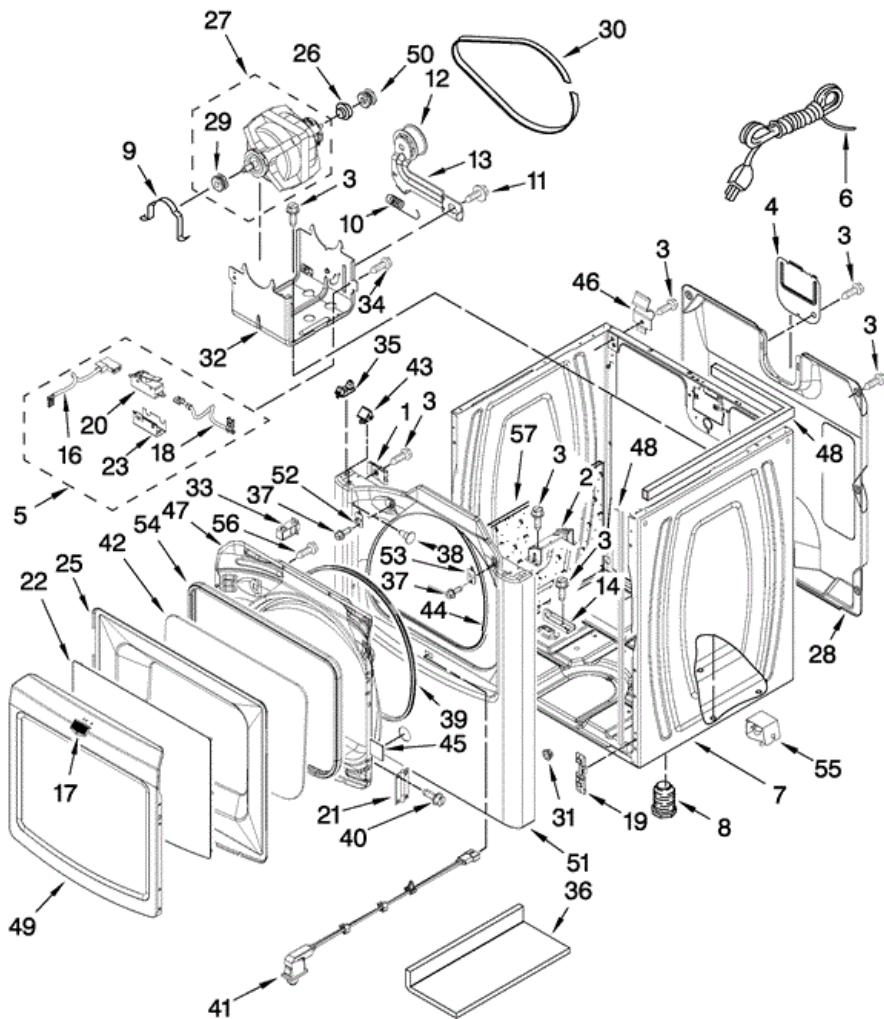

7MMGDB850WL0 TABLERO

7MMGDB850WL0 TABLERO

1	W10156734	TECH, SHEET
1	W10201177	GUIDE, USE & CARE
2	W10252469	CONSOLE ASSEMBLY
3	W10051114	ASSEMBLY, USER INTERFACE
4	W10051124	COVER, UI ASSEMBLY
5	W10051126	KNOB ASSEMBLY
6	W10111620	CONTROL ELECTRONIC
8	8572039	SEAL, UI
9	8563853	BRACKET, MACHINE CONTROLLER
10	W10003770	SCREW
12	W10110295	BRACKET, CONSOLE
13	W10283289	TOP USER INTERFACE
15	337686	SCREW, 8-18 X 1/2
16	W10112673	CLIP, CONSOLE
19	W10319803	HARNESS, WIRING MAIN
20	3391018	TIE CABLE
22	94613	TERMINAL
23	3394427	CLIP, HARNESS
25	W10131402	SCREW

Distribuidor Autorizado

SurteRápido.com

Venta de Refacciones
Electrodomesticas

7MMGDB850WLO GABINETE

7MMGDB850WLO GABINETE

1	W10007520	CLIP, GROUND
2	8544753	BRACKET, BURNER
3	3390631	SCREW, 10-16 X 3/8
4	8558833	PLATE, COVER TERMINAL BLOCK
5	8564012	SWITCH, ASSEMBLY
6	344020	CORD, POWER
7	W10283292	CABINET
8	279810	FOOT-OPTIONAL(EXTENDED LENGTH PACKAGE OF 2)
8	3392100	FOOT, DRYER
9	660658	CLAMP, MOTOR
10	3387374	SPRING, IDLER
11	3389420	RETAINER, IDLER
12	3388672	PULLEY & BEARING, ASSEMBLY
13	8547160	IDLER PULLEY ASM
14	W10201446	BRACKET, GAS PIPE
16	8539892	WIRE-MOTOR TO-BELT-SWITCH
17	W10323735	BADGE
18	W10167613	WIRE, BELT SWITCH (TO PROTECTOR)
19	3394083	CLIP, FRONT PANEL
20	8564010	SWITCH & ACTUATOR ASSEMBLY
21	W10252472	ASSEMBLY, HINGE
22	W10111858	WINDOW, OUTER
23	8564011	BRACKET, SWITCH
25	W10111880	BEZEL
26	3393657	RESTRAINER, BELT
27	W10136932	MOTOR, ASSEMBLY 60 HZ.
28	W10140148	PANEL, REAR
29	W10139247	PULLEY, BLOWER
30	W10136934	BELT, DRIVE
31	8578560	HOLE, PLUG (CABINET BASE)
32	8547158	BRACKET, MOTOR
33	W10111905	DOOR CATCH ASSEMBLY
34	W10002600	SCREW, 6-20 X 1 1/4