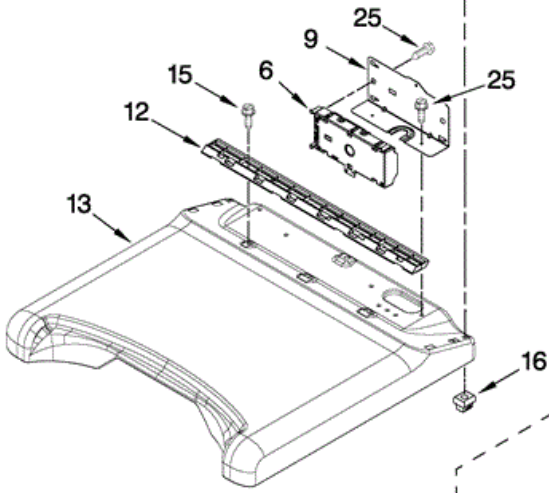

7MMGDB850WL0 TABLERO

7MMGDB850WL0 TABLERO

1	W10156734	TECH, SHEET
1	W10201177	GUIDE, USE & CARE
2	W10252469	CONSOLE ASSEMBLY
3	W10051114	ASSEMBLY, USER INTERFACE
4	W10051124	COVER, UI ASSEMBLY
5	W10051126	KNOB ASSEMBLY
6	W10111620	CONTROL ELECTRONIC
8	8572039	SEAL, UI
9	8563853	BRACKET, MACHINE CONTROLLER
10	W10003770	SCREW
12	W10110295	BRACKET, CONSOLE
13	W10283289	TOP USER INTERFACE
15	337686	SCREW, 8-18 X 1/2
16	W10112673	CLIP, CONSOLE
19	W10319803	HARNESS, WIRING MAIN
20	3391018	TIE CABLE
22	94613	TERMINAL
23	3394427	CLIP, HARNESS
25	W10131402	SCREW

Distribuidor Autorizado

SurteRápido.com

Venta de Refacciones
Electrodomesticas

7MMGDB850WLO GABINETE

7MMGDB850WLO GABINETE

1	W10007520	CLIP, GROUND
2	8544753	BRACKET, BURNER
3	3390631	SCREW, 10-16 X 3/8
4	8558833	PLATE, COVER TERMINAL BLOCK
5	8564012	SWITCH, ASSEMBLY
6	344020	CORD, POWER
7	W10283292	CABINET
8	279810	FOOT-OPTIONAL(EXTENDED LENGTH PACKAGE OF 2)
8	3392100	FOOT, DRYER
9	660658	CLAMP, MOTOR
10	3387374	SPRING, IDLER
11	3389420	RETAINER, IDLER
12	3388672	PULLEY & BEARING, ASSEMBLY
13	8547160	IDLER PULLEY ASM
14	W10201446	BRACKET, GAS PIPE
16	8539892	WIRE-MOTOR TO-BELT-SWITCH
17	W10323735	BADGE
18	W10167613	WIRE, BELT SWITCH (TO PROTECTOR)
19	3394083	CLIP, FRONT PANEL
20	8564010	SWITCH & ACTUATOR ASSEMBLY
21	W10252472	ASSEMBLY, HINGE
22	W10111858	WINDOW, OUTER
23	8564011	BRACKET, SWITCH
25	W10111880	BEZEL
26	3393657	RESTRAINER, BELT
27	W10136932	MOTOR, ASSEMBLY 60 HZ.
28	W10140148	PANEL, REAR
29	W10139247	PULLEY, BLOWER
30	W10136934	BELT, DRIVE
31	8578560	HOLE, PLUG (CABINET BASE)
32	8547158	BRACKET, MOTOR
33	W10111905	DOOR CATCH ASSEMBLY
34	W10002600	SCREW, 6-20 X 1 1/4