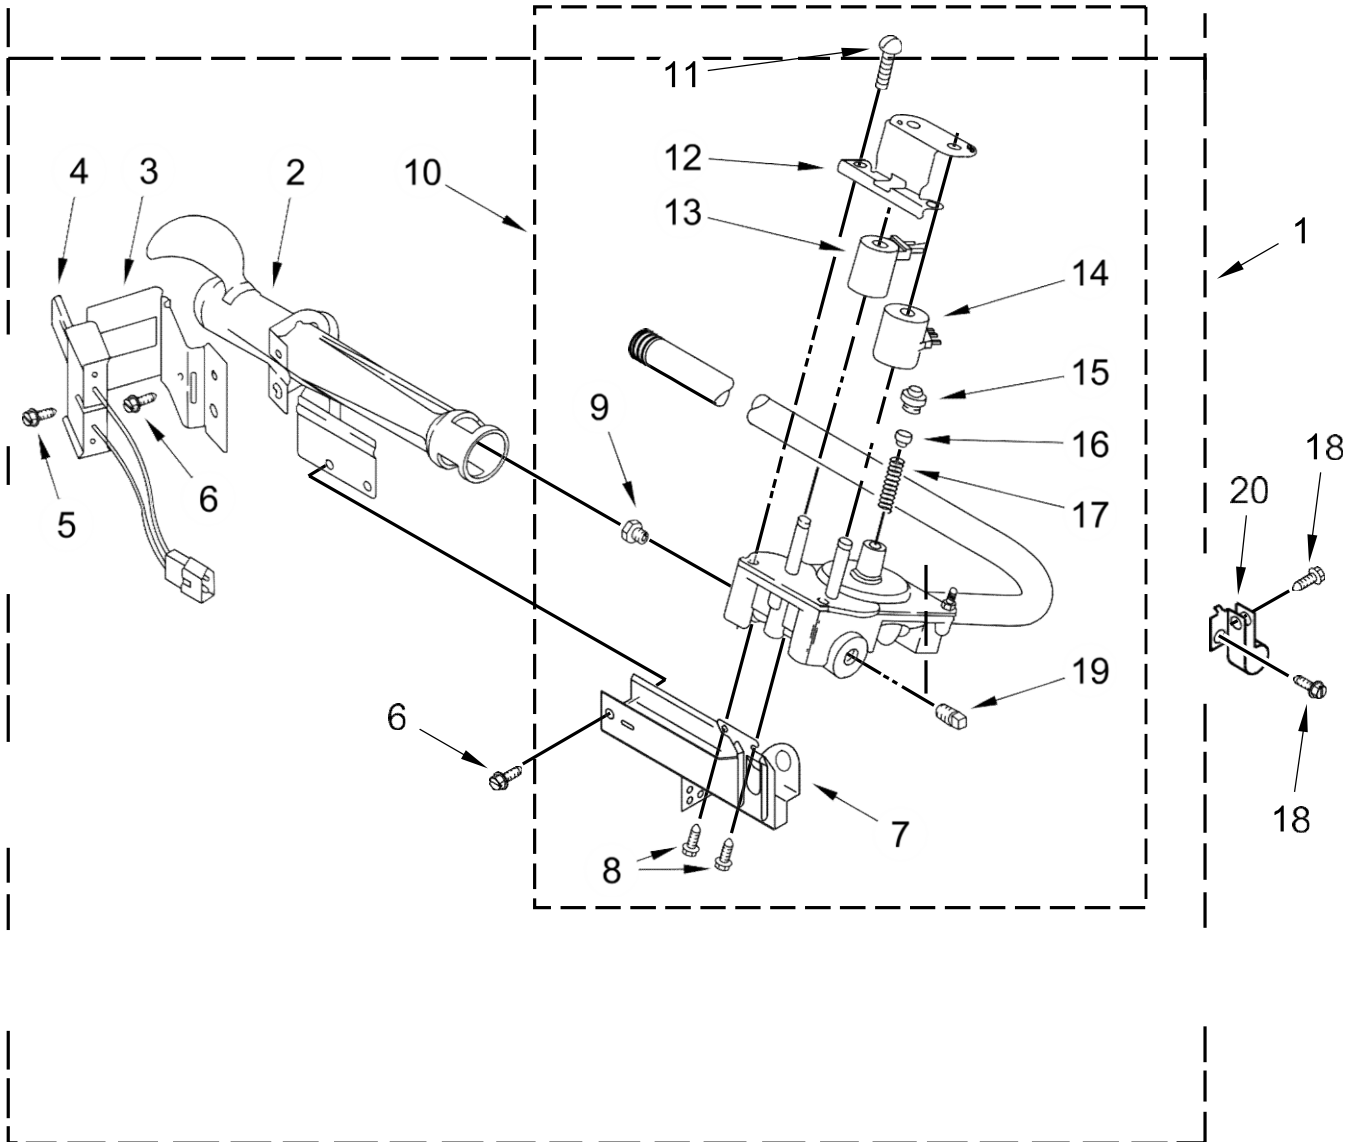

USE WITH TYPE 1 - NATURAL,
AND TYPE 4 - LIQUEFIED PROPANE AND BUTANE GASES

Secadora Maytag 7MMGDB855EC0

<u>Illus. No.</u>	<u>Part No.</u>	<u>Description</u>
1	W10608838	Burner Assembly
2	688617	Tube, Burner
3	694298	Bracket, Ignitor
4	686590	Ignitor
5	W10366705	Screw
6	343641	Screw
7	3389871	Base, Burner
8	3387057	Screw
9		Orifice, Burner 15418 Type 1 (Natural)

<u>Illus. No.</u>	<u>Part No.</u>	<u>Description</u>
10	W10118312	Valve, Gas 60 Hz. (Complete)
11	694421	Screw, Coil
12	694538	Bracket, Coil
13	694540	Coil, 60 Hz. (2 Terminal) (Main)
14	694539	Coil, 60 Hz (Split) (3 Terminal) (Pilot Position)
15	694424	Leak, Limiter
16	694423	Screw, Regulator Adjustment
17	694422	Spring, Regulator

<u>Illus. No.</u>	<u>Part No.</u>	<u>Description</u>
18	3390647	Screw
19	239822	Plug, Pipe
20	3978776	Bracket, Gas Pipe
21	3389889	Bracket, Support
		Following Parts Not Illustrated
	8576846	Conversion Kit (Type 1 to Type 4 LPG)