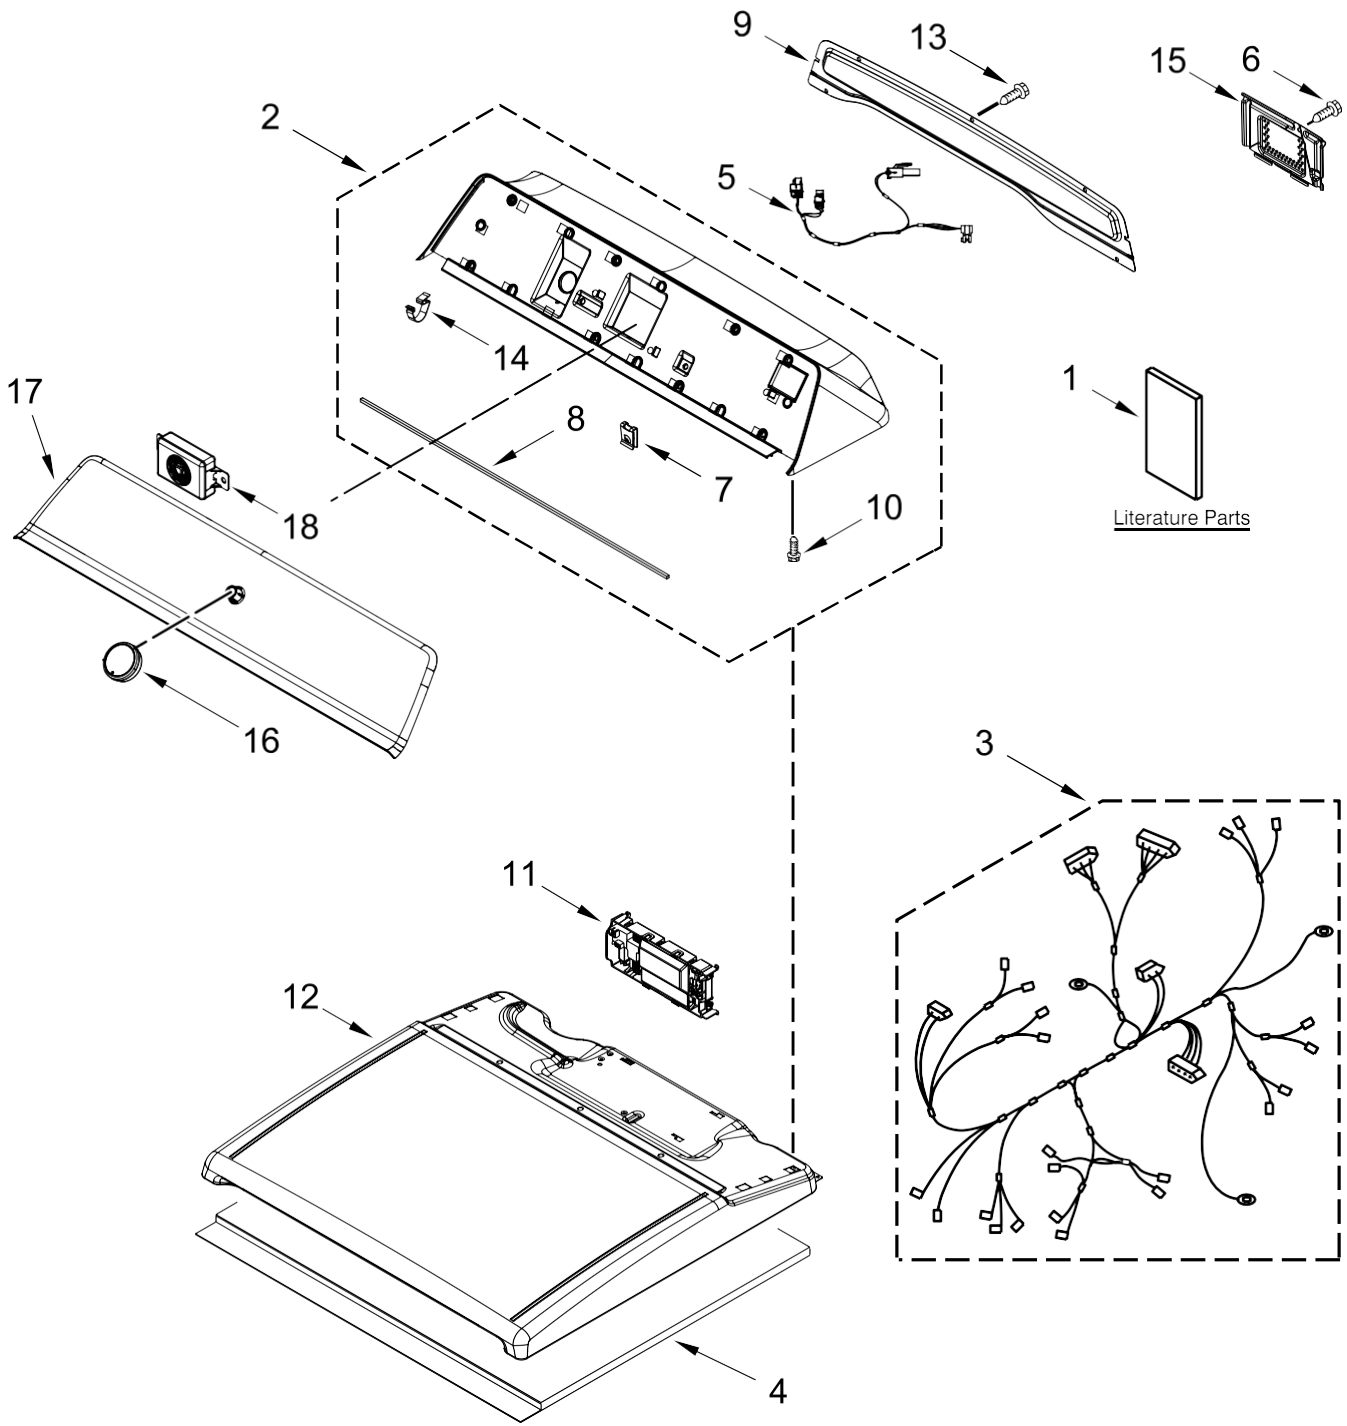

Secadora Maytag 7MMGDB855ECO

Secadora Maytag 7MMGDB855EC0

<u>Illus. No.</u>	<u>Part No.</u>	<u>Description</u>
1		Literature Parts
	W10807523	Installation Instructions
	W10807511	Use and Care Guide
	W10680150	Tech Sheet
	W10809789	Quickstart Guide
2		Assembly, Fascia
	W10682013	Chrome Shadow
3	W10706041	Wiring Harness
4	W10123956	Panel, Dampening

<u>Illus. No.</u>	<u>Part No.</u>	<u>Description</u>
5	W10788429	Harness, User Interface
6	489470	Screw
7	W10787282	Nut, "U"
8	W10726632	Seal, Console
9	W10622402	Panel, Rear Console
10	W10219342	Screw
11	W10793300	Control, Electronic
12		Top
	W10681117	Chrome Shadow