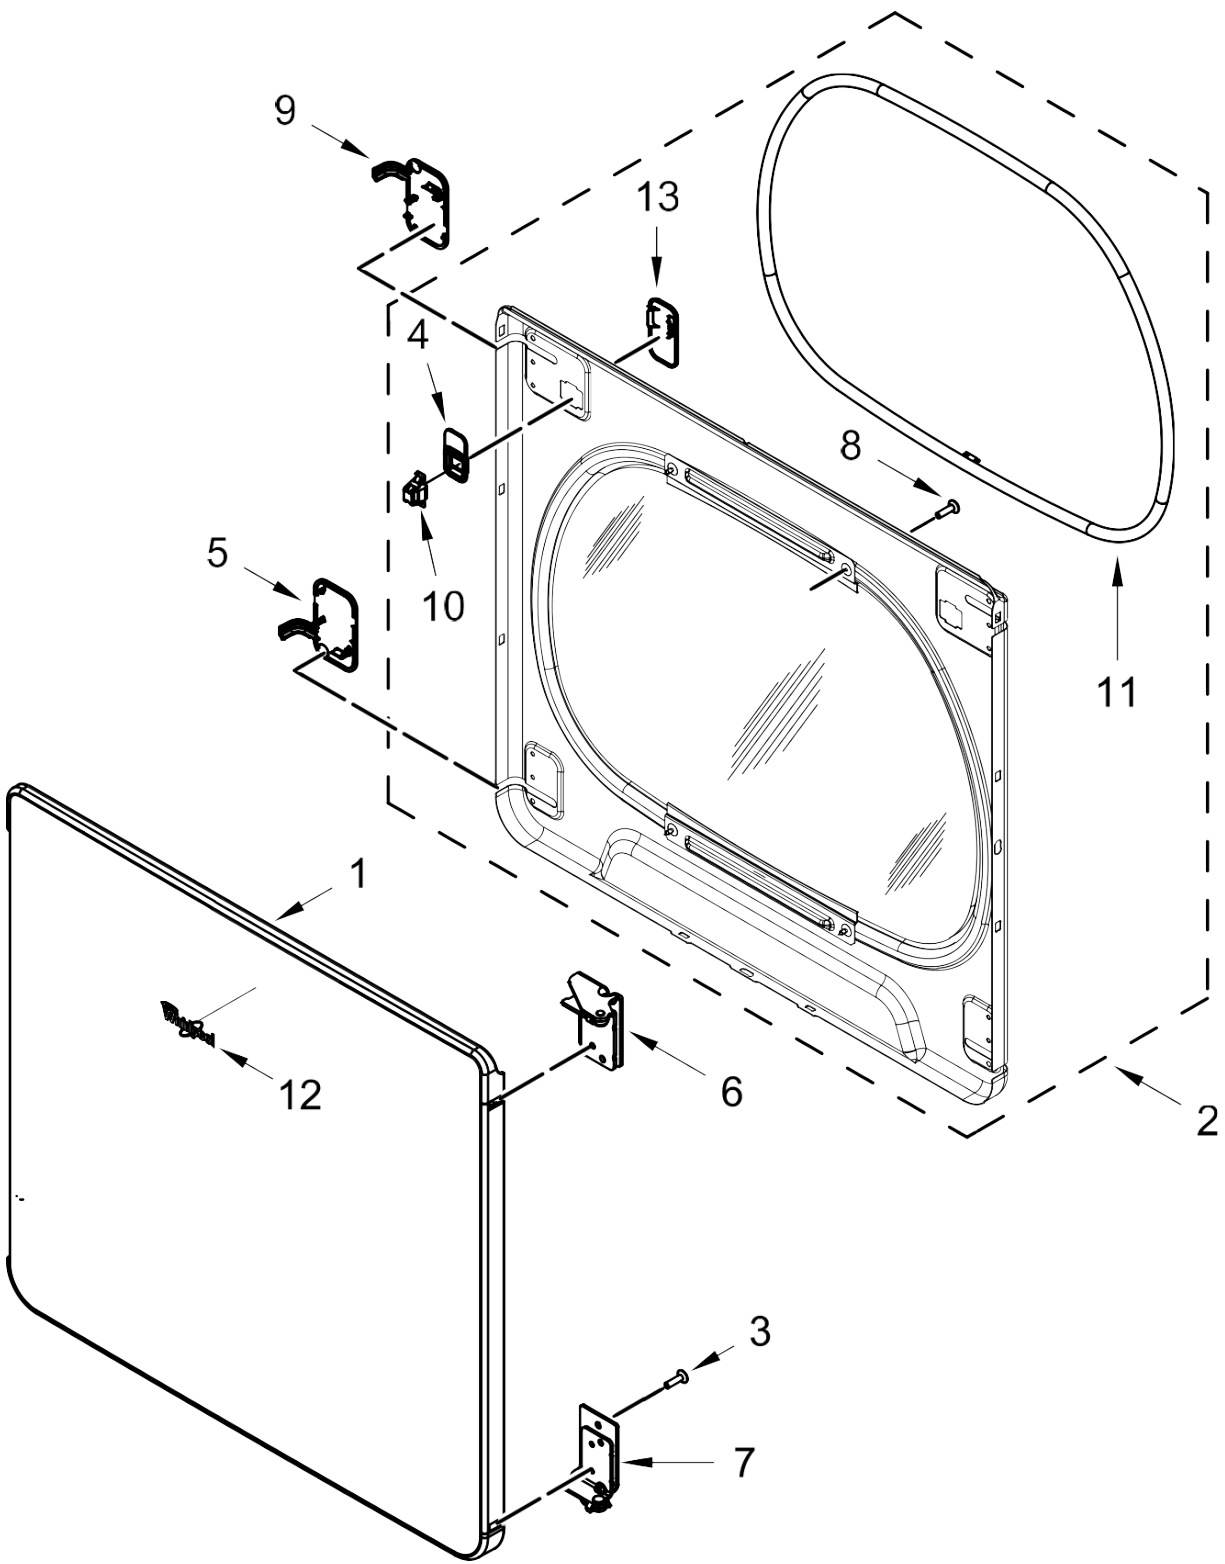

Secadora Maytag 7MMGDB855EC0

<u>Illus.</u> <u>No.</u>	<u>Part No.</u>	<u>Description</u>
1		Assembly, Outer Door
	W10669027	Chrome Shadow
2		Assembly, Inner Door
	W10615000	Chrome Shadow
3	9742177	Screw
4		Bezel, Door Catch
	W10669023	Chrome Shadow

<u>Illus.</u> <u>No.</u>	<u>Part No.</u>	<u>Description</u>
5		Hinge Cover, Bottom
	W10631413	Chrome Shadow
6	W10767920	Hinge Assembly - Blade, Door (Upper)
7	W10767921	Hinge Assembly - Blade, Door (Lower)
8	342055	Screw
9		Hinge Cover, Top
	W10631412	Chrome Shadow

<u>Illus.</u> <u>No.</u>	<u>Part No.</u>	<u>Description</u>
10	W10610880	Assembly, Door Catch
11	W10763835	Seal, Door
12	W10612925	Badge
13		Catch, Door Cover
	W10669024	Chrome Shadow