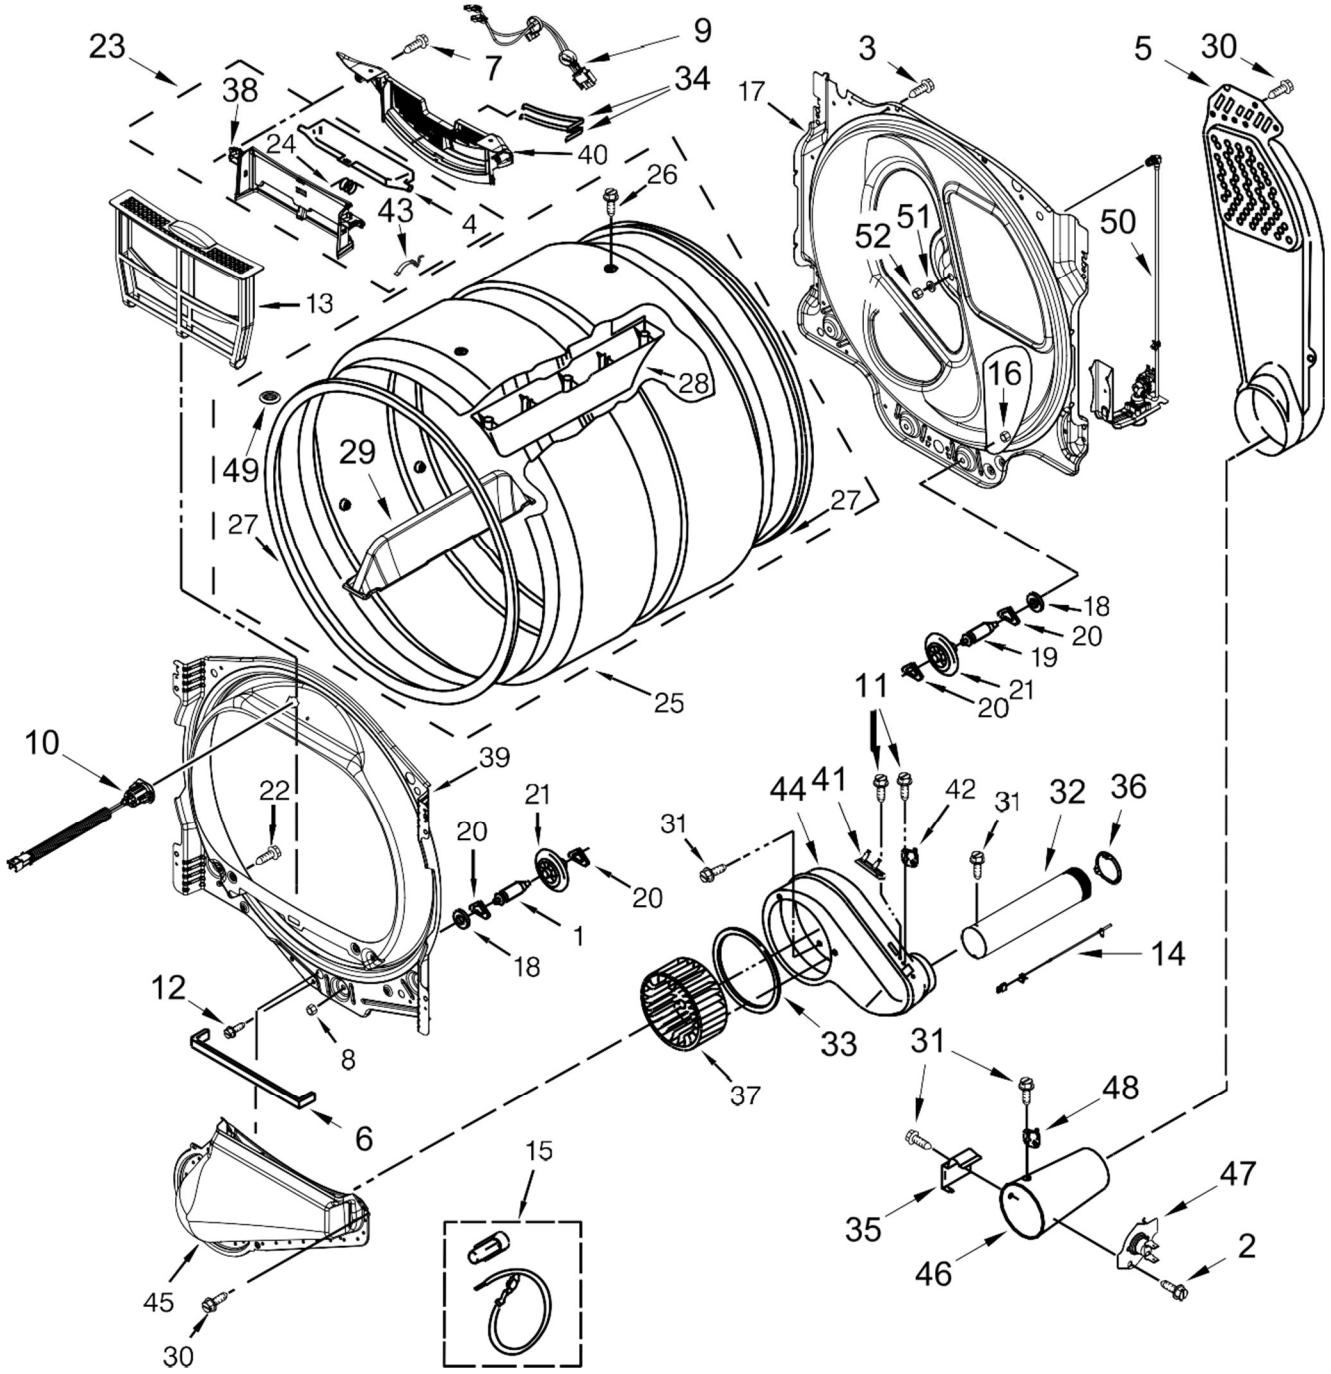

Secadora Maytag 7MMGDB855EC0

<u>Illus.</u> <u>No.</u>	<u>Part No.</u>	<u>Description</u>
1	W10359271	Shaft, Drum Roller - Right Hand Thread
2	489463	Screw
3	3390647	Screw
4	W10608808	Door, Lint Screen
5	W10613341	Duct, Inlet
6	W10701355	Seal, Housing Outlet to Lint Duct
7	3387230	Screw
8	3934666	Nut, Hex
9	W10657328	Sensor Jumper, Moisture
10	W10629046	Assembly, Drum Light
11	693995	Screw
12	3357011	Screw
13		Screen, Lint
	W10608811	White
14	W10651569	Thermistor, Gas Inlet
15	279457	Terminal Wire Kit (For Heater Element Wiring Harness Repair)
16	W10001120	Nut, Hex (Left Hand Thread)

<u>Illus.</u> <u>No.</u>	<u>Part No.</u>	<u>Description</u>
17	W10623519	Bulkhead, Rear
18	3387459	Washer
19	W10359272	Shaft, Drum Roller - Left Hand Thread
20	W10512946	Washer, Tri Ring
21	W10314171	Roller, Support
22	W10460893	Screw
23	W10608812	Assembly, Outlet Housing
24	W10219015	Spring, Lint Screen Door
25	W10646770	Assembly, Drum
26	W10219342	Screw
27	W10664120	Seal, Drum
28	W10767090	Baffle, Drum Low
29	W10767074	Baffle, Drum High
30	8533974	Screw
31	90767	Screw
32	W10608817	Pipe, Exhaust
33	697770	Seal, Plate Cover
34	W10608814	Sensor, Electrode

<u>Illus.</u> <u>No.</u>	<u>Part No.</u>	<u>Description</u>
35	338906	Sensor, Radiant
36	W10344699	Collar, Duct
37	697772	Wheel, Blower
38	W10608806	Housing, Outlet
39	W10623481	Bulkhead, Front
40	W10608813	Grille, Outlet
41	W10693363	Fuse, Thermal (91C)
42	8577274	Thermistor
43	W10608815	Spring Clip, Lint Screen
44	W10667717	Housing, Blower
45	W10608803	Assembly, Lint Duct
46	8573824	Funnel, Burner
47	8573713	Cut-Off, Thermal
48	3391912	Thermostat, Hi Limit
49	W10128544	Cap, Plug
50	W10638150	Valve and Hose Assembly
51	W10044579	Washer, Nozzle
52	W10044628	Nut, Brass