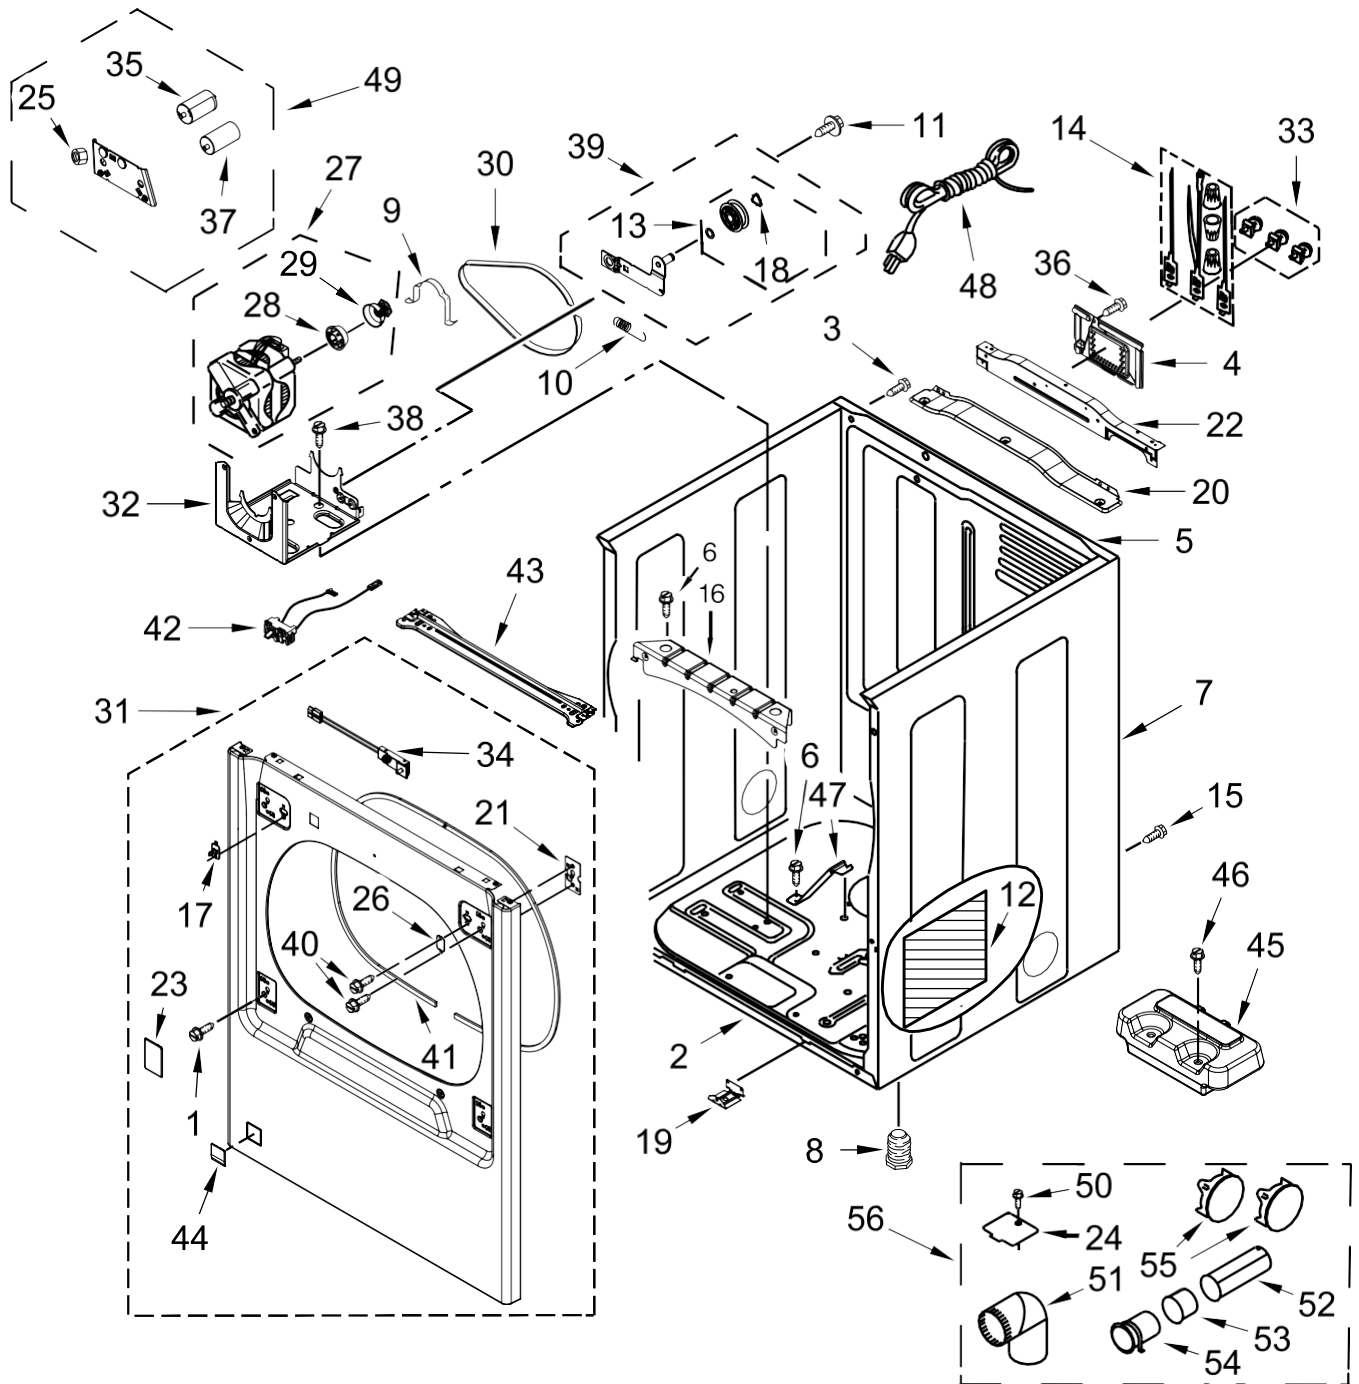

Secadora Maytag 7MMGDB855ECO

Secadora Maytag 7MMGDB855EC0

<u>Illus. No.</u>	<u>Part No.</u>	<u>Description</u>
1		Literature Parts
	W10807523	Installation Instructions
	W10807511	Use and Care Guide
	W10680150	Tech Sheet
	W10809789	Quickstart Guide
2		Assembly, Fascia
	W10682013	Chrome Shadow
3	W10706041	Wiring Harness
4	W10123956	Panel, Dampening

<u>Illus. No.</u>	<u>Part No.</u>	<u>Description</u>
5	W10788429	Harness, User Interface
6	489470	Screw
7	W10787282	Nut, "U"
8	W10726632	Seal, Console
9	W10622402	Panel, Rear Console
10	W10219342	Screw
11	W10793300	Control, Electronic
12		Top
	W10681117	Chrome Shadow

<u>Illus. No.</u>	<u>Part No.</u>	<u>Description</u>
13	9740849	Screw
14	8312709	Clip, Console
15	W10316167	Cover, Terminal Block
16		Assembly, Control Knob
	W10727011	Chrome
17	W10740703	Fascia
18	W10568405	Assembly, Speaker