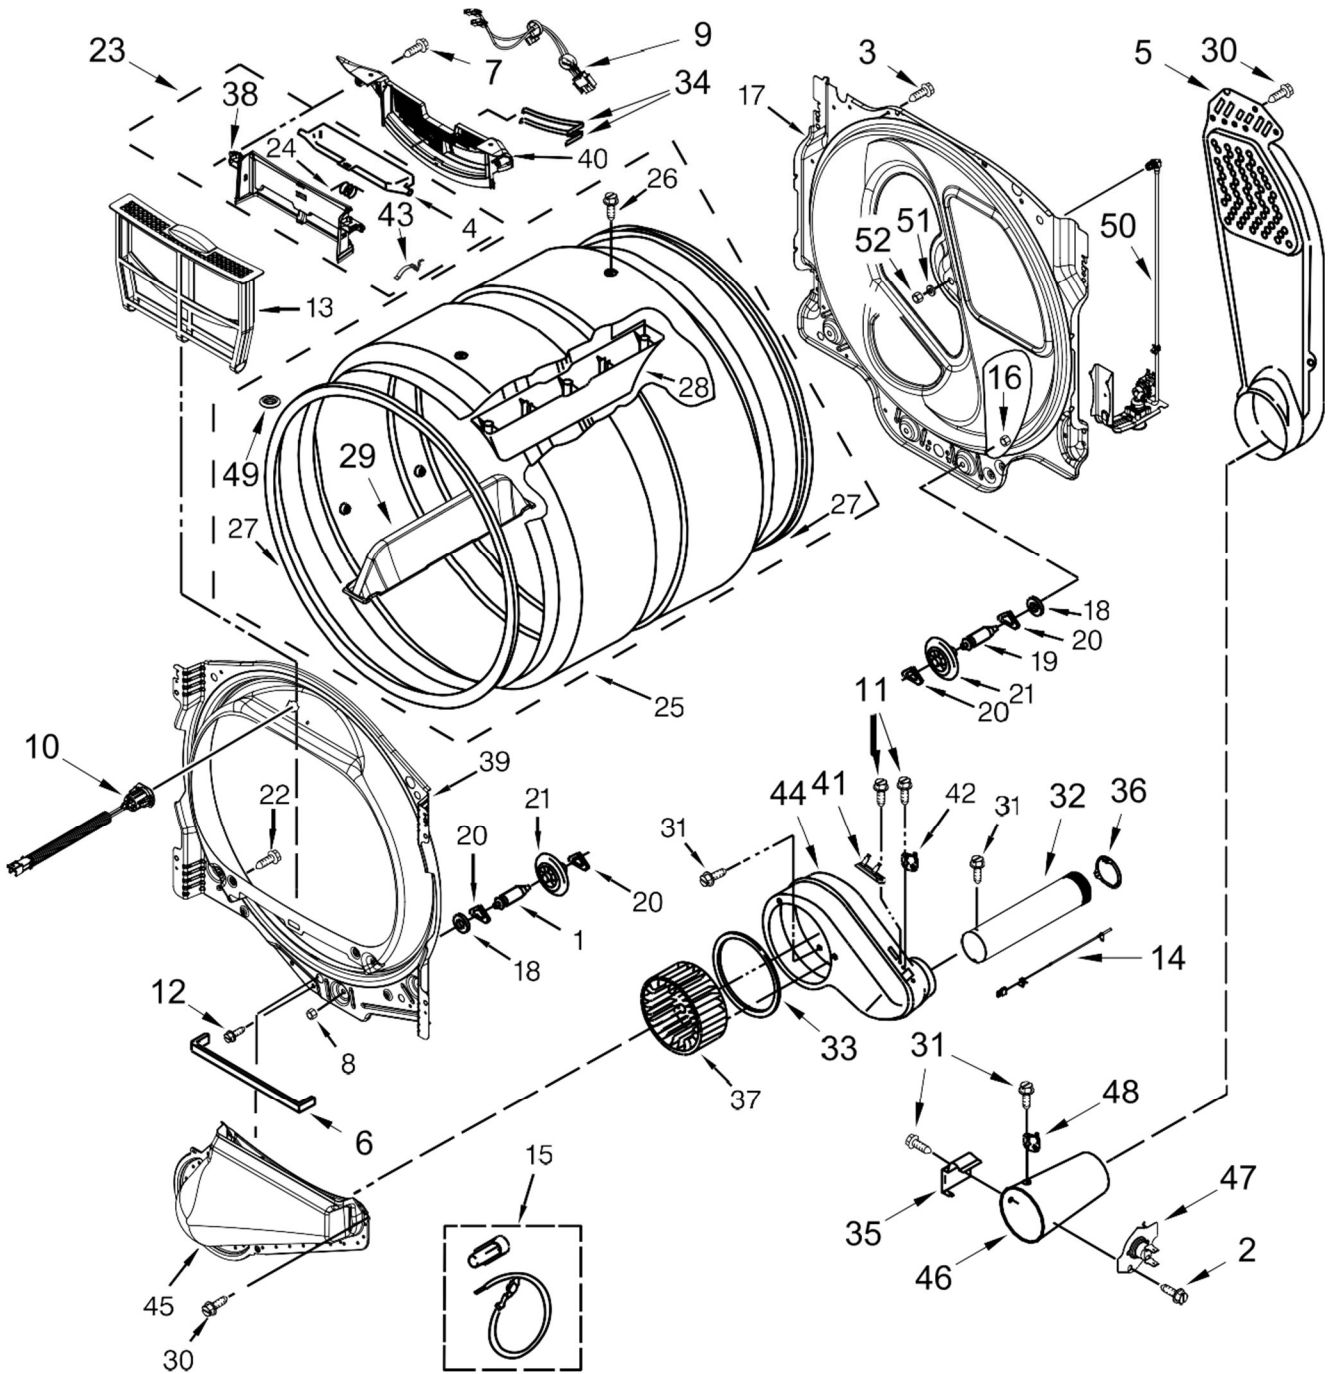

Secadora Maytag 7MMGDB855EC1

Secadora Maytag 7MMGDB855EC1

<u>Illus. No.</u>	<u>Part No.</u>	<u>Description</u>
1	W10359271	Shaft, Drum Roller - Right Hand Thread
2	489463	Screw
3	3390647	Screw
4	W10608808	Door, Lint Screen
5	W10613341	Duct, Inlet
6	W10701355	Seal, Housing Outlet to Lint Duct
7	3387230	Screw
8	3934666	Nut, Hex
9	W10657328	Sensor Jumper, Moisture
10	W10629046	Assembly, Drum Light
11	693995	Screw
12	3357011	Screw
13		Screen, Lint
	W10608811	White
14	W10651569	Thermistor, Gas Inlet
15	279457	Terminal Wire Kit (For Heater Element Wiring Harness Repair)
16	W10001120	Nut, Hex (Left Hand Thread)

<u>Illus. No.</u>	<u>Part No.</u>	<u>Description</u>
17	W10623519	Bulkhead, Rear
18	3387459	Washer
19	W10359272	Shaft, Drum Roller - Left Hand Thread
20	W10512946	Washer, Tri Ring
21	W10314171	Roller, Support
22	W10460893	Screw
23	W10608812	Assembly, Outlet Housing
24	W10219015	Spring, Lint Screen Door
25	W10646770	Assembly, Drum
26	W10219342	Screw
27	W10664120	Seal, Drum
28	W10767090	Baffle, Drum Low
29	W10767074	Baffle, Drum High
30	8533974	Screw
31	90767	Screw
32	W10608817	Pipe, Exhaust
33	697770	Seal, Plate Cover
34	W10608814	Sensor, Electrode

<u>Illus. No.</u>	<u>Part No.</u>	<u>Description</u>
35	338906	Sensor, Radiant
36	W10344699	Collar, Duct
37	697772	Wheel, Blower
38	W10608806	Housing, Outlet
39	W10623481	Bulkhead, Front
40	W10608813	Grille, Outlet
41	W10693363	Fuse, Thermal (91C)
42	8577274	Thermistor
43	W10608815	Spring Clip, Lint Screen
44	W10667717	Housing, Blower
45	W10608803	Assembly, Lint Duct
46	8573824	Funnel, Burner
47	8573713	Cut-Off, Thermal
48	3391912	Thermostat, Hi Limit
49	W10128544	Cap, Plug
50	W10638150	Valve and Hose Assembly
51	W10044579	Washer, Nozzle
52	W10789855	Nut, Brass