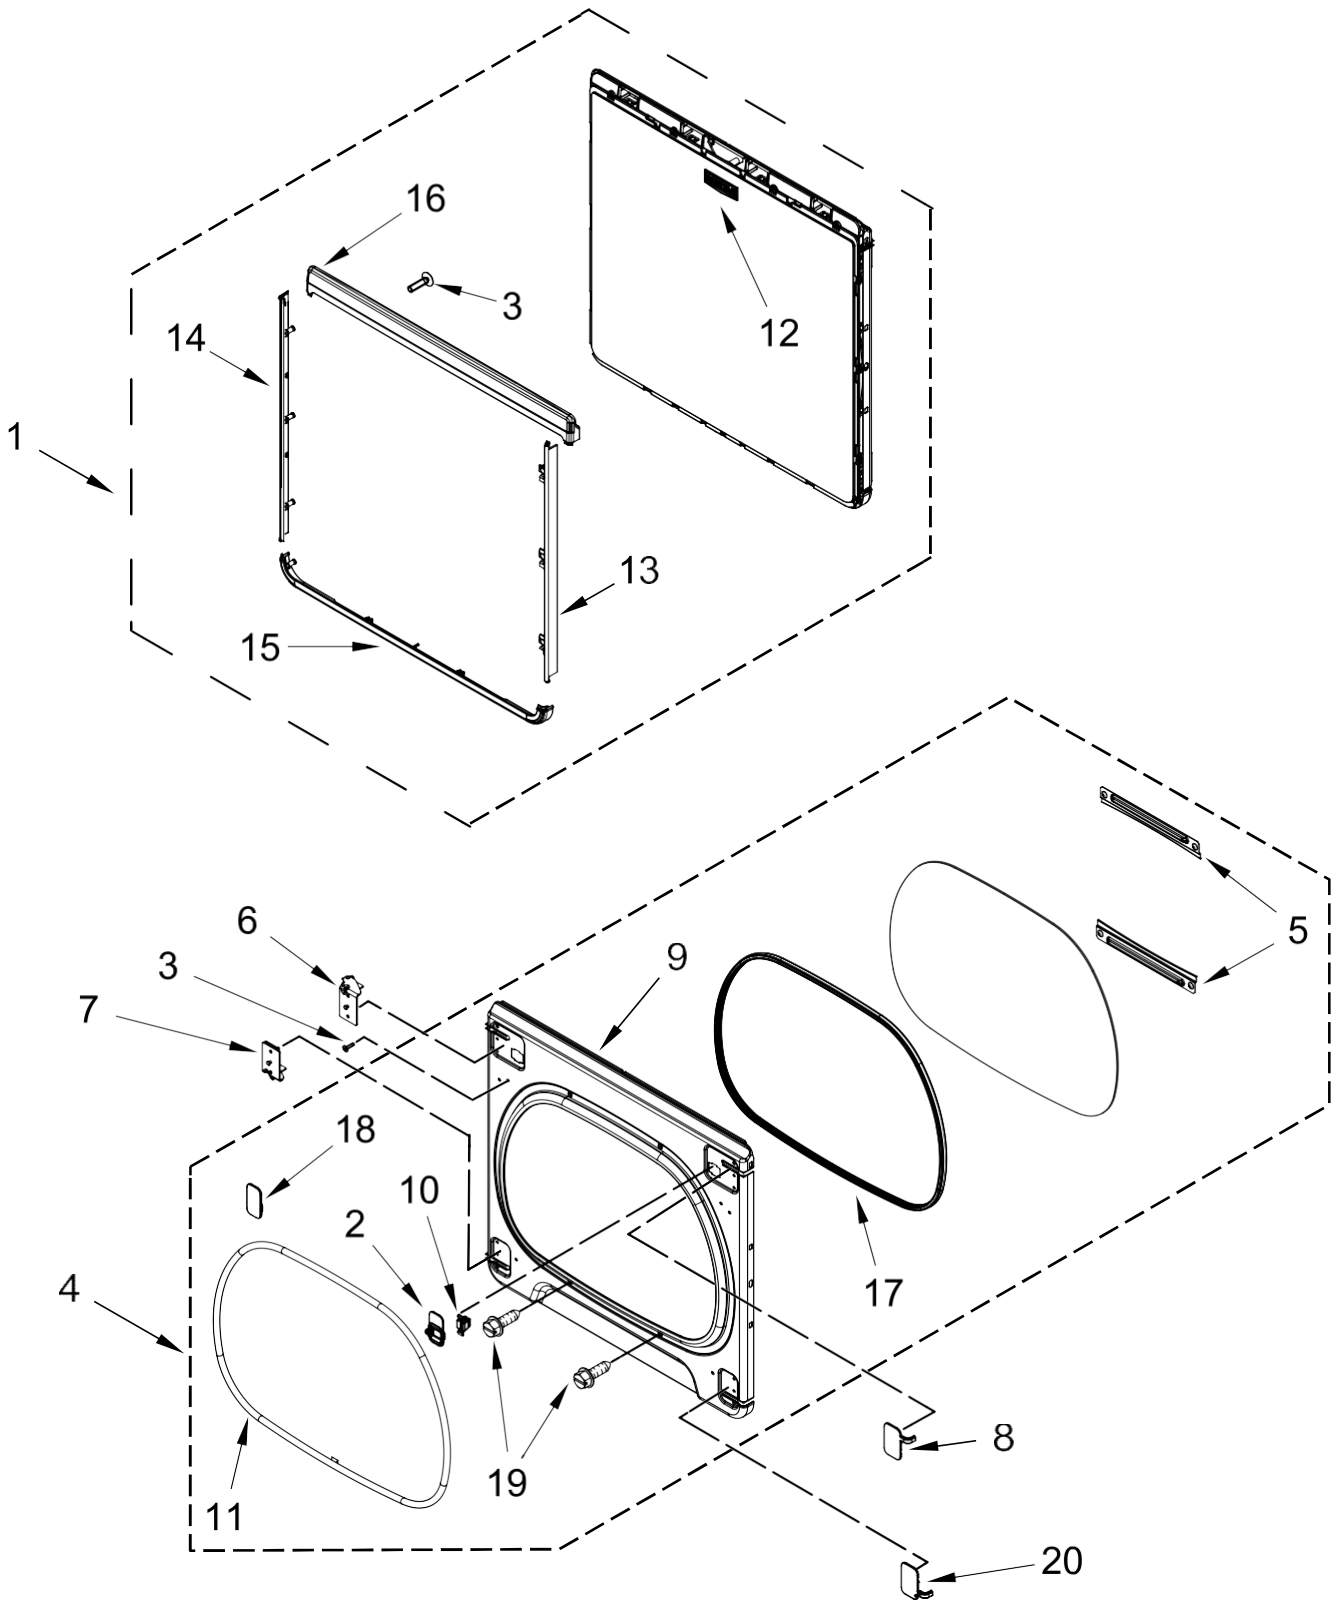

Secadora Maytag 7MMGDB855EC1

<u>Illus.</u> <u>No.</u>	<u>Part No.</u>	<u>Description</u>
1		Assembly, Outer Door
2		Bezel, Door Catch
	W10669023	Chrome Shadow
3	9742177	Screw
4		Assembly, Inner Door
	W10615000	Chrome Shadow
5	W10621182	Retainer, Window
6	W10783754	Door, Hinge (Upper)
7	W10783755	Door, Hinge (Lower)

<u>Illus.</u> <u>No.</u>	<u>Part No.</u>	<u>Description</u>
8		Hinge Cover, Top
	W10631412	Chrome Shadow
9		Door, Inner
	W10614999	Chrome Shadow
10	W10610880	Assembly, Door Catch
11	W10763835	Seal, Door
12	W10612925	Badge
13	W10631398	Trim, Hinge Side
14	W10631399	Trim, Side
15	W10631400	Trim, Bottom

<u>Illus.</u> <u>No.</u>	<u>Part No.</u>	<u>Description</u>
16	W10608739	Trim, Top
17	W10726214	Seal, Window
18		Catch, Door Cover
	W10669024	Chrome Shadow
19	342055	Screw
20		Hinge Cover, Bottom
	W10631413	Chrome Shadow