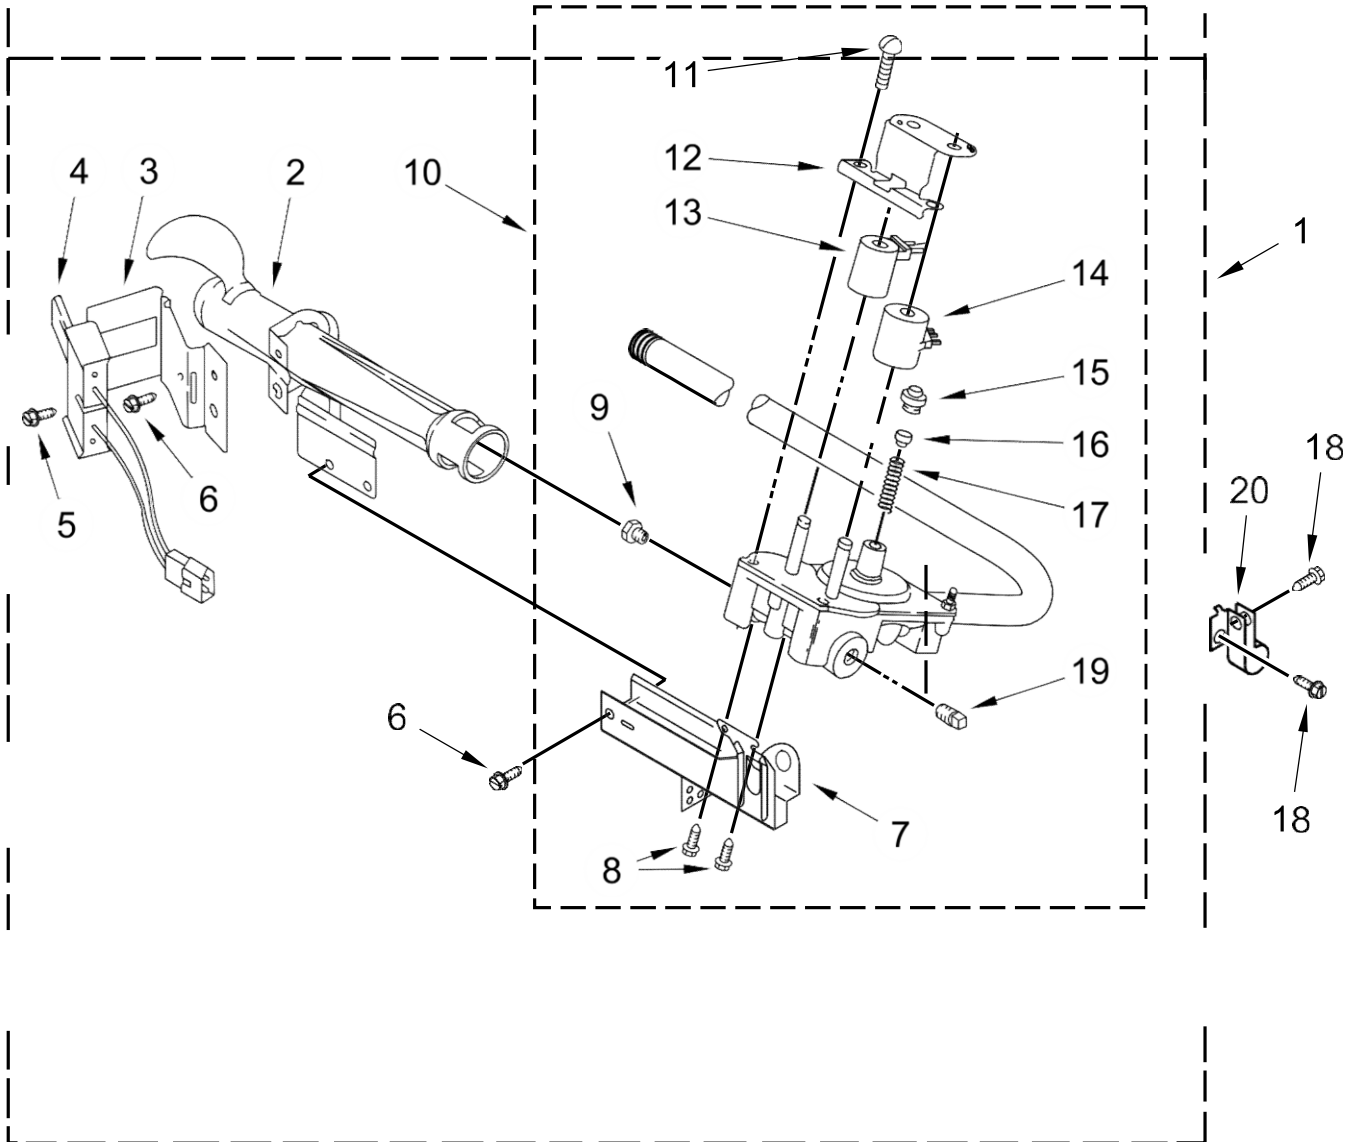

USE WITH TYPE 1 - NATURAL,
AND TYPE 4 - LIQUEFIED PROPANE AND BUTANE GASES

Secadora Maytag 7MMGDB855EC1

<u>Illus. No.</u>	<u>Part No.</u>	<u>Description</u>
1	W10608838	Burner Assembly
2	688617	Tube, Burner
3	694298	Bracket, Ignitor
4	686590	Ignitor
5	W10366705	Screw
6	343641	Screw
7	3389871	Base, Burner
8	3387057	Screw
9		Orifice, Burner
	15418	Type 1 (Natural)

<u>Illus. No.</u>	<u>Part No.</u>	<u>Description</u>
10	W10118312	Valve, Gas 60 Hz. (Complete)
11	694421	Screw, Coil
12	694538	Bracket, Coil
13	694540	Coil, 60 Hz. (2 Terminal) (Main)
14	694539	Coil, 60 Hz (Split) (3 Terminal) (Pilot Position)
15	694424	Leak, Limiter
16	694423	Screw, Regulator Adjustment
17	694422	Spring, Regulator

<u>Illus. No.</u>	<u>Part No.</u>	<u>Description</u>
18	3390647	Screw
19	239822	Plug, Pipe
20	3978776	Bracket, Gas Pipe
21	3389889	Bracket, Support
		Following Parts Not Illustrated
	8576846	Conversion Kit (Type 1 to Type 4 LPG)