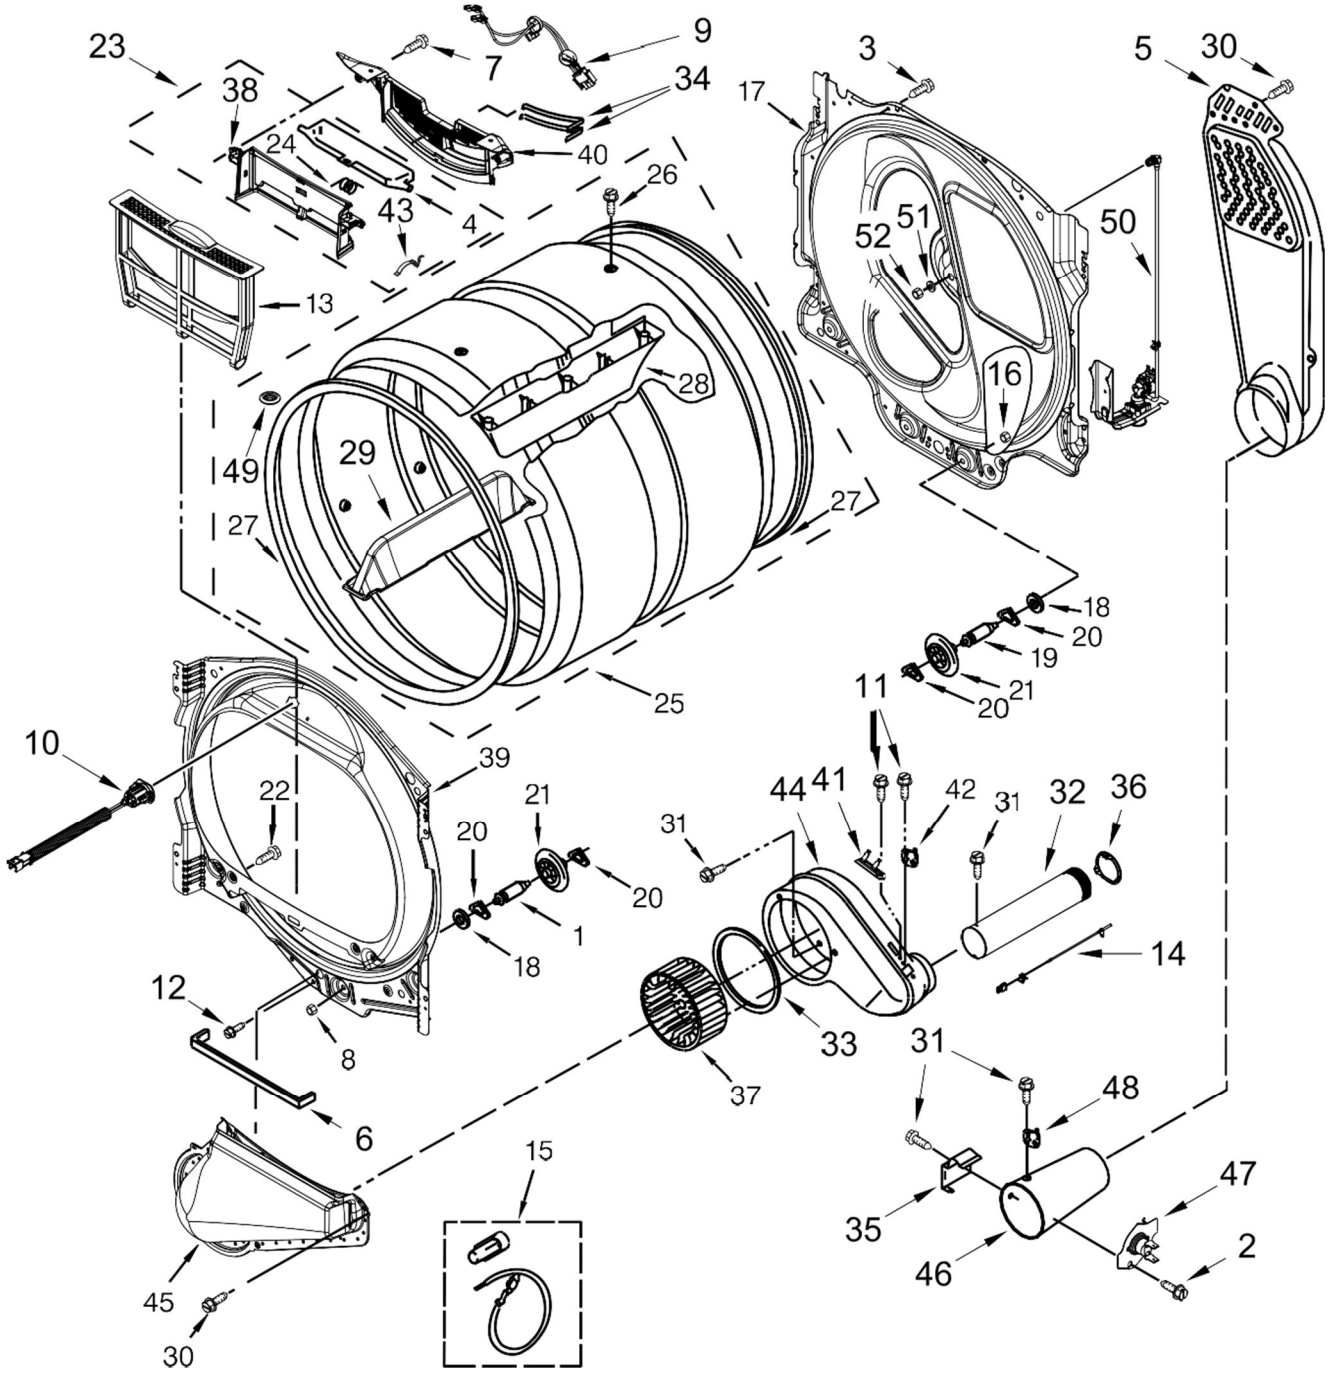

Secadora Maytag 7MMGDB855EC2

<u>Illus. No.</u>	<u>Part No.</u>	<u>Description</u>
1	W10359271	Shaft, Drum Roller - Right Hand Thread
2	489463	Screw
3	3390647	Screw
4	W10608808	Door, Lint Screen
5	W10834203	Duct, Inlet Assembly
6	W10701355	Seal, Housing Outlet to Lint Duct
7	3387230	Screw
8	3934666	Nut, Hex
9	W10657328	Sensor Jumper, Moisture
10	W10629046	Assembly, Drum Light
11	693995	Screw
12	3357011	Screw
13		Screen, Lint W10608811 White
14	W10651569	Thermistor, Gas Inlet
15	279457	Terminal Wire Kit (For Heater Element Wiring Harness Repair)
16	W10001120	Nut, Hex (Left Hand Thread)
17	W10623519	Bulkhead, Rear

<u>Illus. No.</u>	<u>Part No.</u>	<u>Description</u>
18	3387459	Washer
19	W10359272	Shaft, Drum Roller - Left Hand Thread
20	W10512946	Washer, Tri Ring
21	W10314171	Roller, Support
22	W10460893	Screw
23	W10608812	Assembly, Outlet Housing
24	W10219015	Spring, Lint Screen Door
25	W10646770	Assembly, Drum
26	W10219342	Screw
27	W10664120	Seal, Drum
28	W10767090	Baffle, Drum Low
29	W10767074	Baffle, Drum High
30	8533974	Screw
31	90767	Screw
32	W10608817	Pipe, Exhaust
33	W10868675	Seal, Lint Duct
34	W10608814	Sensor, Electrode
35	338906	Sensor, Radiant
36	W10344699	Collar, Duct
37	697772	Wheel, Blower
38	W10608806	Housing, Outlet

<u>Illus. No.</u>	<u>Part No.</u>	<u>Description</u>
39	W10861007	Bulkhead, Front
40	W10608813	Grille, Outlet
41	W10693363	Fuse, Thermal (91C)
42	8577274	Thermistor
43	W10608815	Spring Clip, Lint Screen
44	W10667717	Housing, Blower
45	W10868982	Lint Duct Assembly
46	8573824	Funnel, Burner
47	8573713	Cut-Off, Thermal
48	3391912	Thermostat, Hi Limit
49	W10128544	Cap, Plug
50	W10638150	Valve and Hose Assembly
51	W10044579	Washer, Nozzle
52	W10789855	Nut, Brass