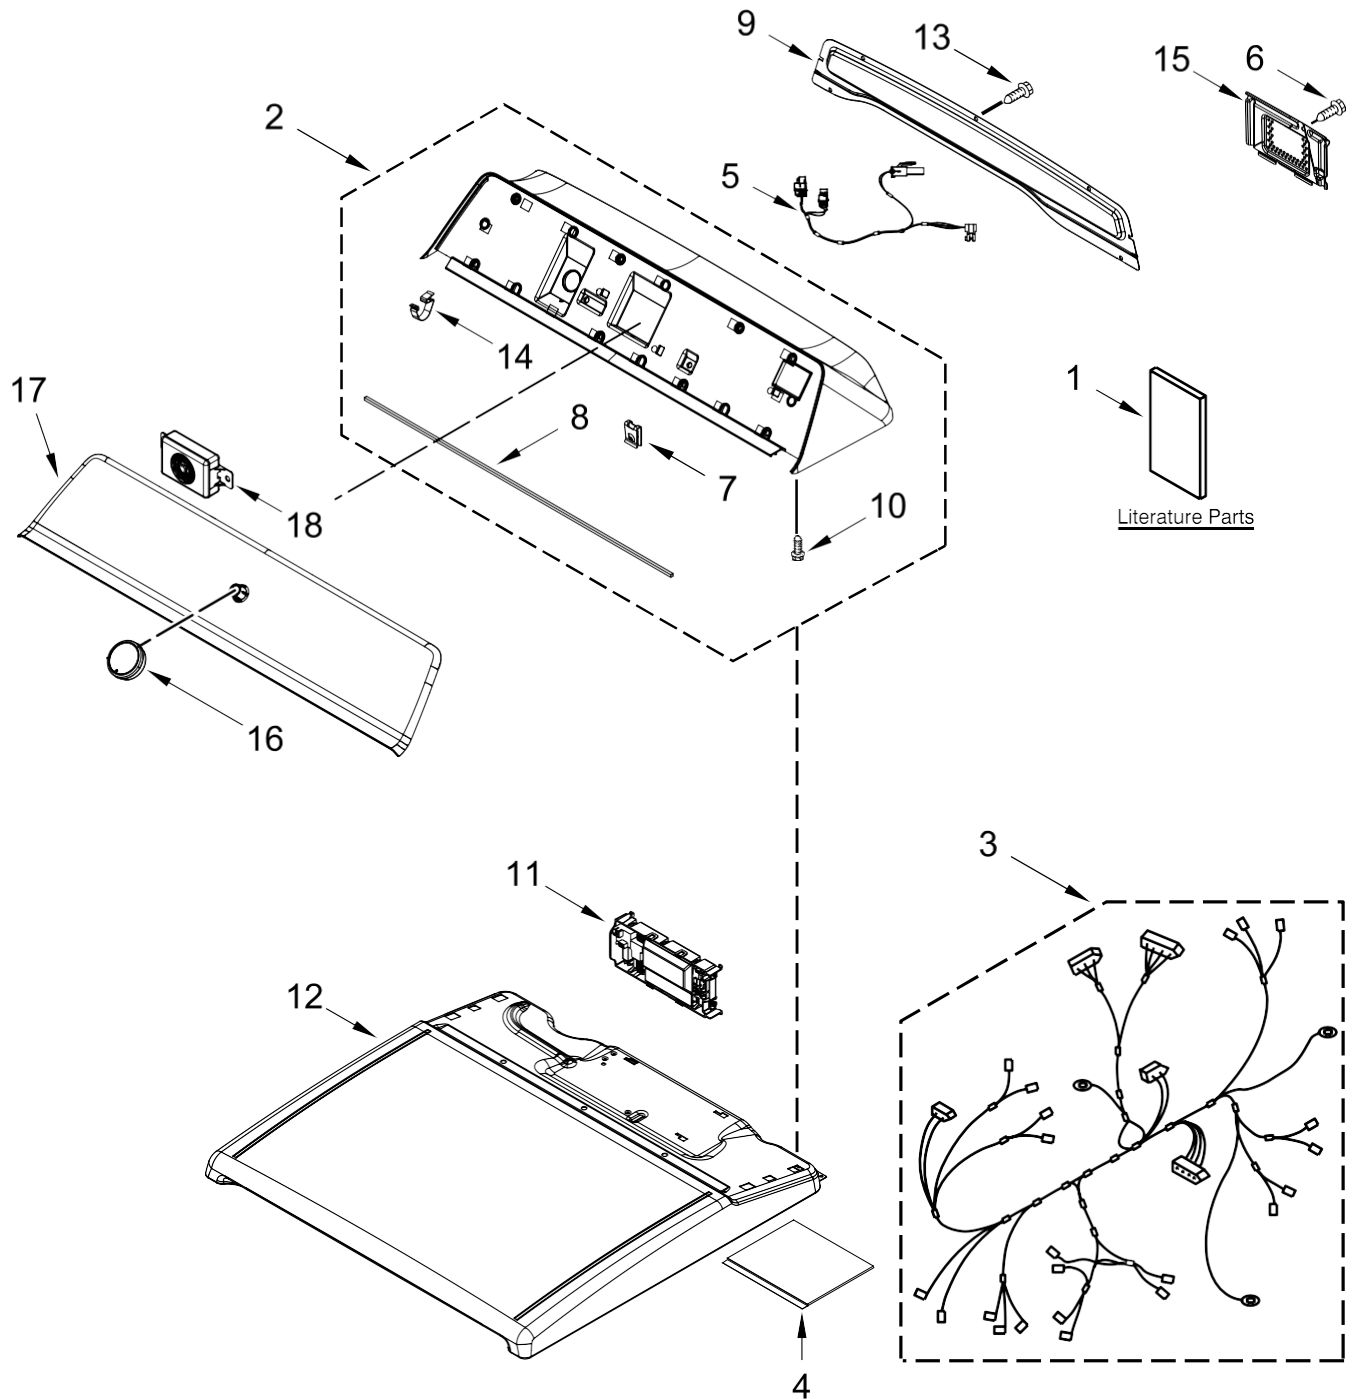

Secadora Maytag 7MMGDB855EC2

Secadora Maytag 7MMGDB855EC2

<u>Illus. No.</u>	<u>Part No.</u>	<u>Description</u>
1		Literature Parts
	W10807523	Installation Instructions
	W10807511	Use and Care Guide
	W10777449	Tech Sheet
	W10809789	Quickstart Guide
2		Assembly, Fascia
	W10682013	Chrome Shadow
3	W10777444	Wiring Harness
4	W10836097	Panel, Dampening

<u>Illus. No.</u>	<u>Part No.</u>	<u>Description</u>
5	W10788429	Harness, User Interface
6	489470	Screw
7	W10298336	Nut, "U"
8	W10726632	Seal, Console
9	W10622402	Panel, Rear Console
10	W10219342	Screw
11	W10793300	Control, Electronic
12		Top
	W10681117	Chrome Shadow