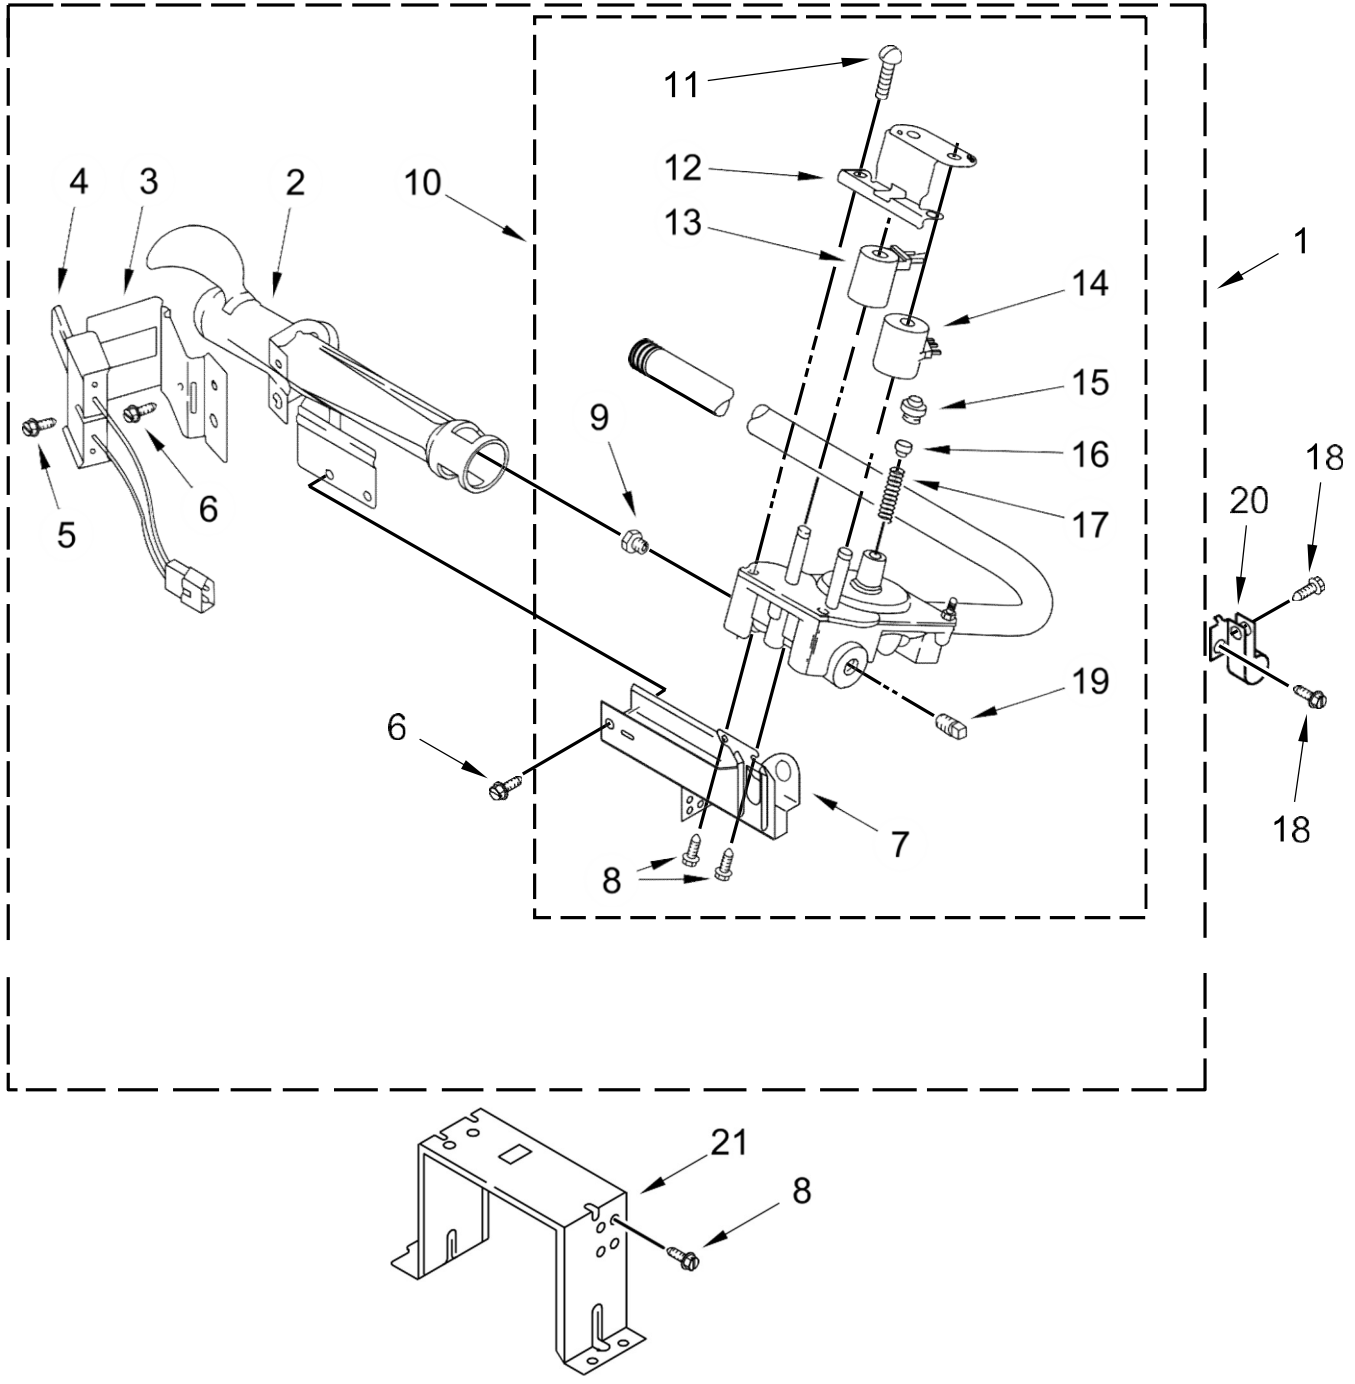

USE WITH TYPE 1 - NATURAL,
AND TYPE 4 - LIQUEFIED PROPANE AND BUTANE GASES

Secadora Maytag 7MMGDB855EC2

<u>Illus. No.</u>	<u>Part No.</u>	<u>Description</u>
1	W10608838	Burner Assembly
2	688617	Tube, Burner
3	694298	Bracket, Ignitor
4	686590	Ignitor
5	W10366705	Screw
6	343641	Screw
7	3389871	Base, Burner
8	3387057	Screw
9		Orifice, Burner
	15418	Type 1 (Natural)

<u>Illus. No.</u>	<u>Part No.</u>	<u>Description</u>
10	W10118312	Valve, Gas 60 Hz. (Complete)
11	694421	Screw, Coil
12	694538	Bracket, Coil
13	694540	Coil, 60 Hz. (2 Terminal) (Main)
14	694539	Coil, 60 Hz (Split) (3 Terminal) (Pilot Position)
15	694424	Leak, Limiter
16	694423	Screw, Regulator Adjustment
17	694422	Spring, Regulator

<u>Illus. No.</u>	<u>Part No.</u>	<u>Description</u>
18	3390647	Screw
19	239822	Plug, Pipe
20	3978776	Bracket, Gas Pipe
21	3389889	Bracket, Support
		Following Parts Not Illustrated
	8576846	Conversion Kit (Type 1 to Type 4 LPG)