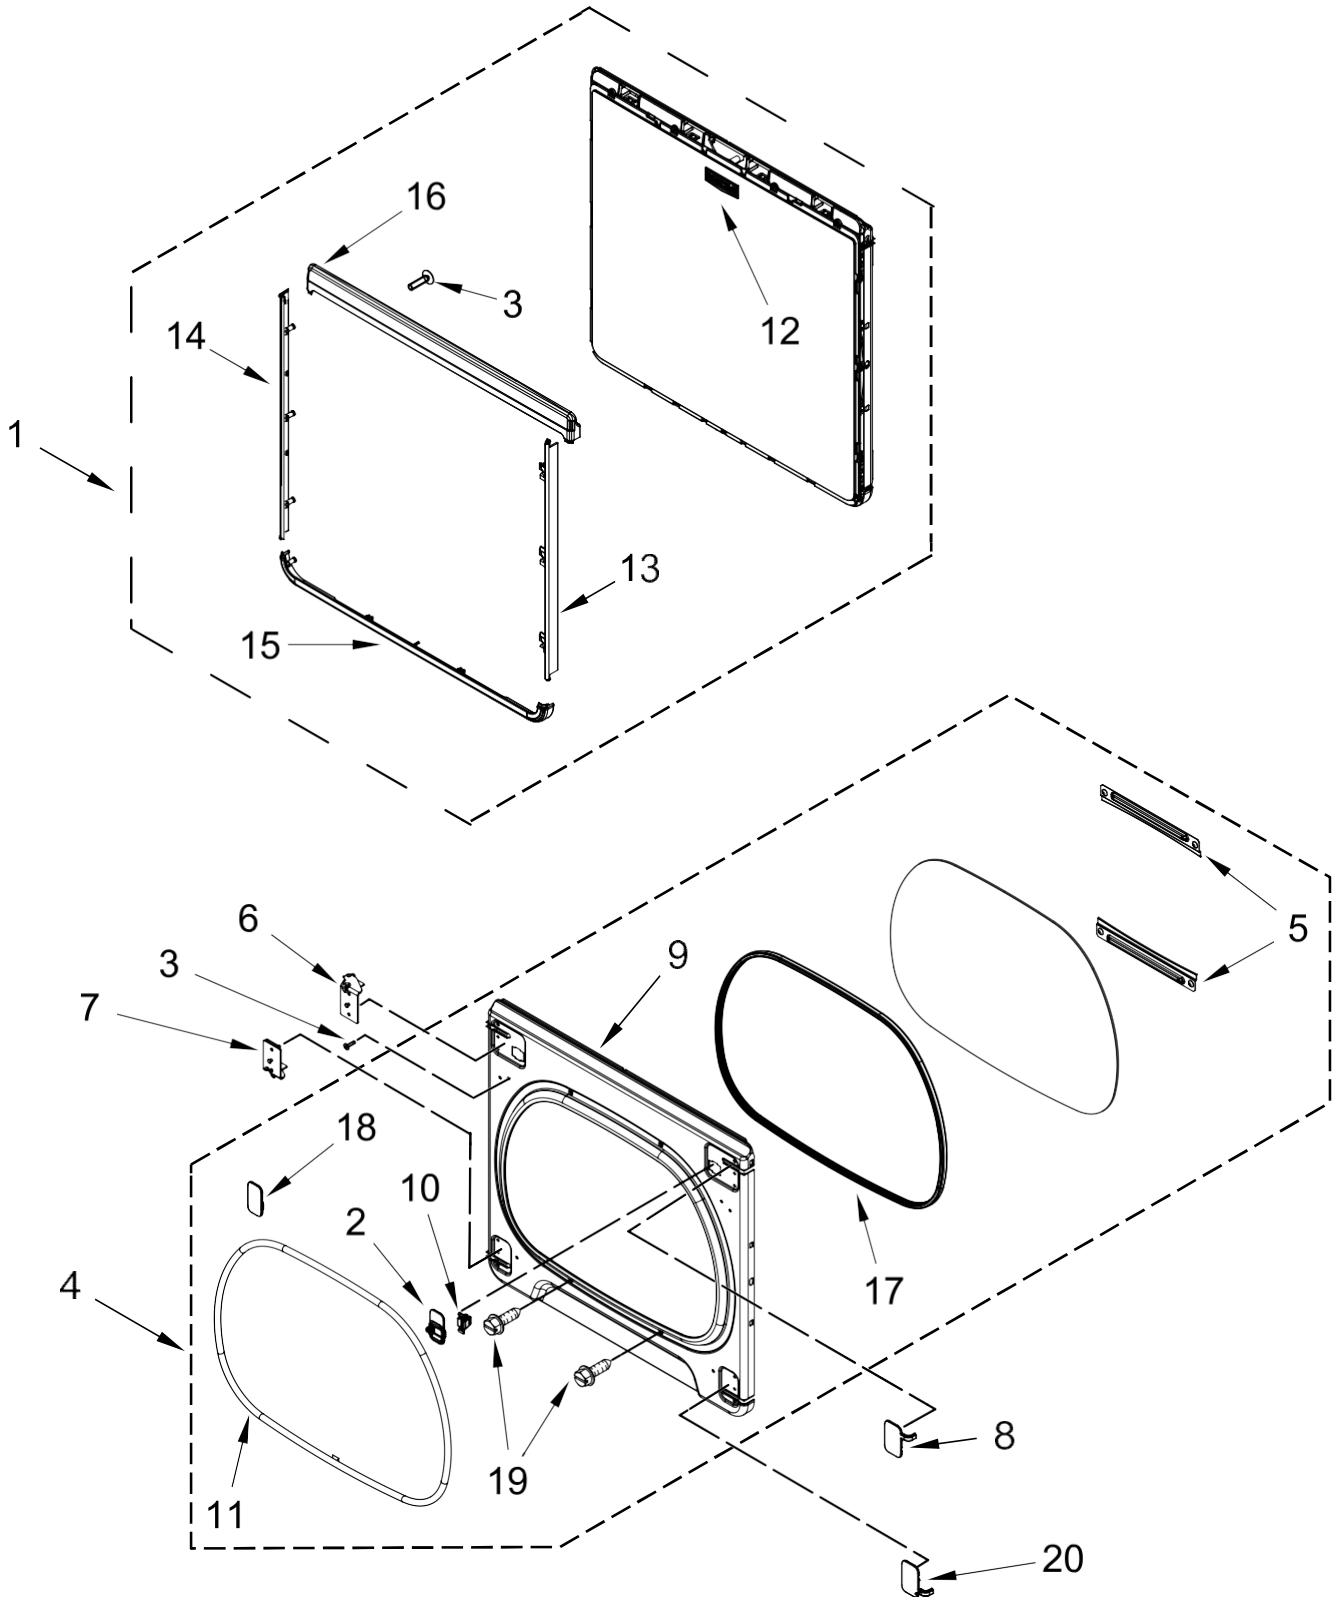

Secadora Maytag 7MMGDB855EC2

<u>Illus.</u> <u>No.</u>	<u>Part No.</u>	<u>Description</u>
1		Assembly, Outer Door
	W10669027	Chrome Shadow
2		Bezel, Door Catch
	W10669023	Chrome Shadow
3	9742177	Screw
4		Assembly, Inner Door
	W10615000	Chrome Shadow
5	W10621182	Retainer, Window
6	W10783754	Door, Hinge (Upper)
7	W10783755	Door, Hinge (Lower)

<u>Illus.</u> <u>No.</u>	<u>Part No.</u>	<u>Description</u>
8		Hinge Cover, Top
	W10631412	Chrome Shadow
9		Door, Inner
	W10614999	Chrome Shadow
10	W10610880	Assembly, Door Catch
11	W10763835	Seal, Door
12	W10612925	Badge
13	W10631398	Trim, Hinge Side
14	W10631399	Trim, Side
15	W10631400	Trim, Bottom
16	W10608739	Trim, Top

<u>Illus.</u> <u>No.</u>	<u>Part No.</u>	<u>Description</u>
17	W10726214	Seal, Window
18		Cover, Door Catch
	W10669024	Chrome Shadow
19	342055	Screw
20		Hinge Cover, Bottom
	W10631413	Chrome Shadow