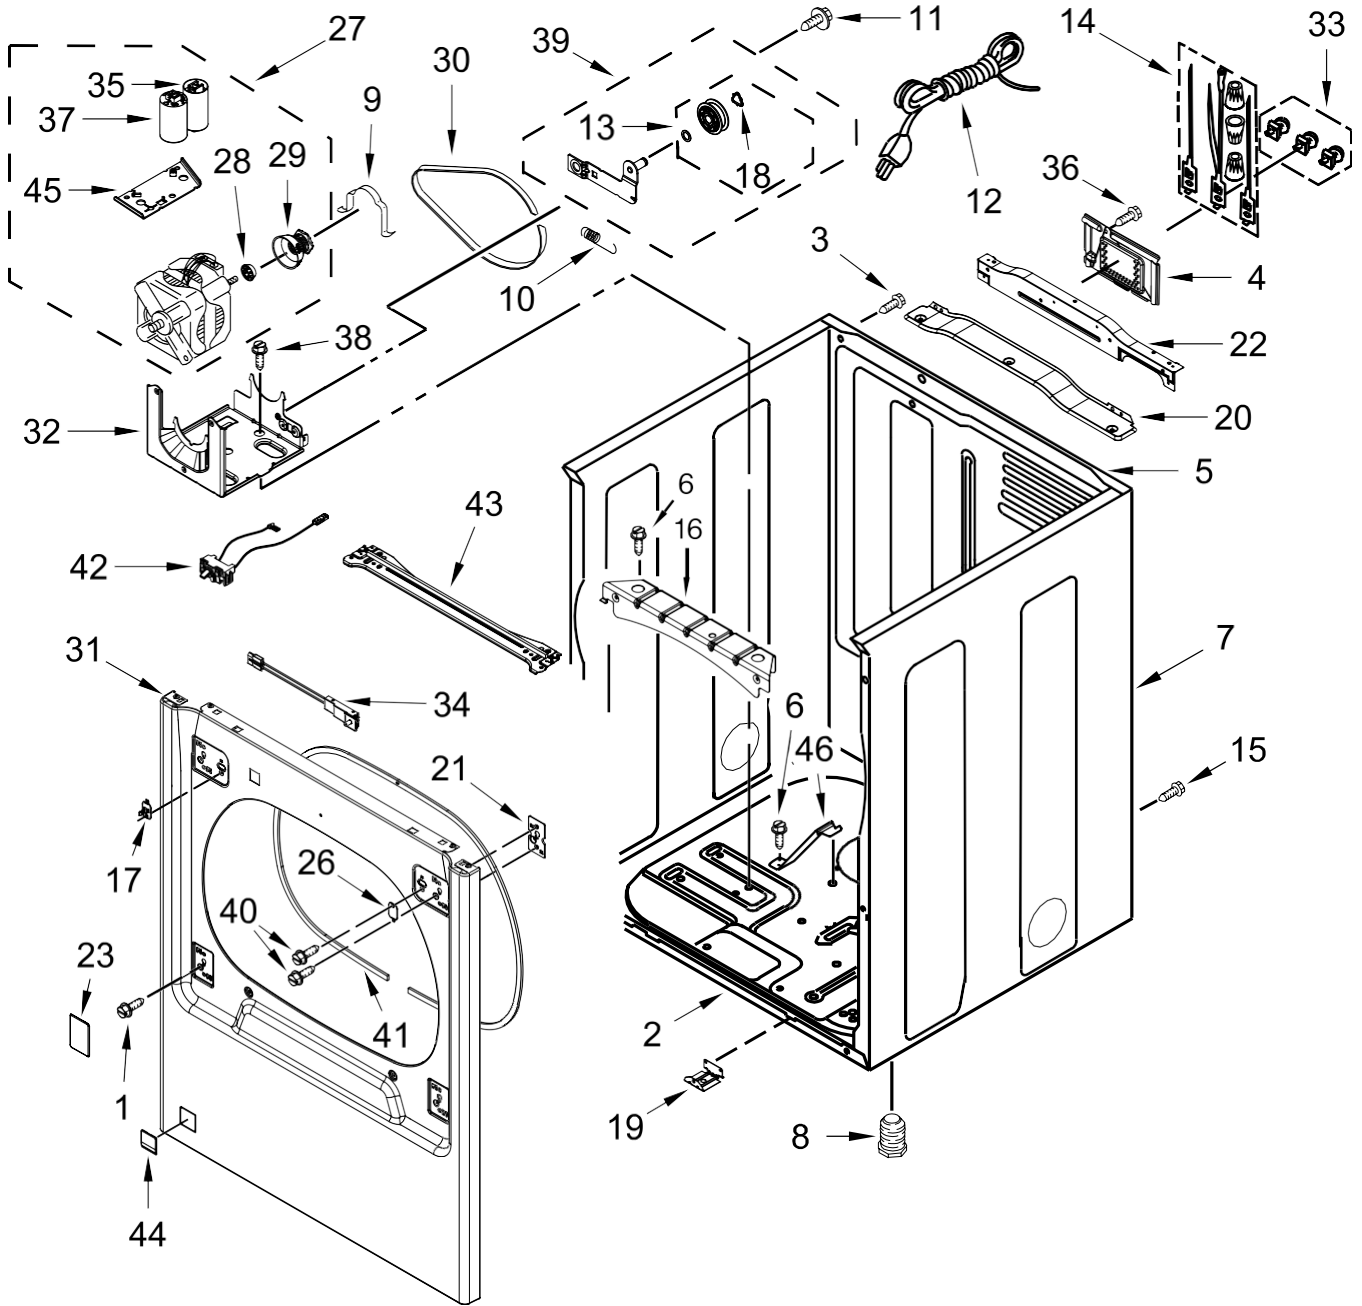

Secadora Maytag 7MMGDB855EC2

Secadora Maytag 7MMGDB855EC2

<u>Illus. No.</u>	<u>Part No.</u>	<u>Description</u>
1	342055	Screw
2	W10613683	Base, Cabinet
3	W10636208	Screw
4	8317339	Cover, Terminal Block
5	W10824895	Panel, Rear
6	693995	Screw
7		Cabinet
	W10681831	Chrome Shadow (With Cutout)
	W10681830	Chrome Shadow (Without Cutout)
8	3392100	Foot, Dryer
	279810	Foot, Optional (Extended Length Package Of 2) (Not Included)
9	W10121316	Clamp, Motor Mount
10	W10446781	Spring, Idler
11	3389420	Screw
12	W10706056	Cord, Power
13	W10468057	Assembly, Pulley
14	279318	Terminal, Brass and Tinned (Includes Terminal Block Screw Kit)
15	W10348409	Screw

<u>Illus. No.</u>	<u>Part No.</u>	<u>Description</u>
16	W10632348	Spacer Bracket, Upper
17	W10778071	Strike
18	W10512946	Washer, Tri Ring
19	W10632347	Spacer Bracket, Lower
20		Bulkhead Bracket, Rear Panel
	W10672089	Chrome Shadow
21	W10596959	Bracket, Hinge
22	W10622391	Bracket, Rear Panel Upper
23		Plug, Hinge
	W10596965	Chrome Shadow
24	3394331	Plate, Cover
25	W10604214	Nut
26	W10111888	Plug, Strike
27	W10801127	Motor Assembly
28	3393657	Restrainer, Belt
29	W10786088	Pulley, Motor
30	W10610886	Belt, Drive
31		Panel, Front
	W10861062	Chrome Shadow
32	W10578053	Bracket, Motor Mounting
33	279393	Screw Kit, Terminal Block

<u>Illus. No.</u>	<u>Part No.</u>	<u>Description</u>
34	W10459026	Switch, Door
35	W10701357	Capacitor, Motor Start
36	W10567155	Screw
37	W10442539	Capacitor, Motor Run
38	343641	Screw
39	W10547287	Assembly, Idler
40	3400805	Screw (Zinc)
41	3387242	Seal, Front Panel
42	W10774832	Switch, Broken Belt
43	W10722502	Brace, Cab and Seal Assembly
44		Plug, Front Panel
	W10391496	Chrome Shadow
45	W10565150	Bracket Assembly
46	8529757	Bracket, Burner
		OPTIONAL PARTS NOT ILLUSTRATED
	W10323246	Kit, 4-Way Vent