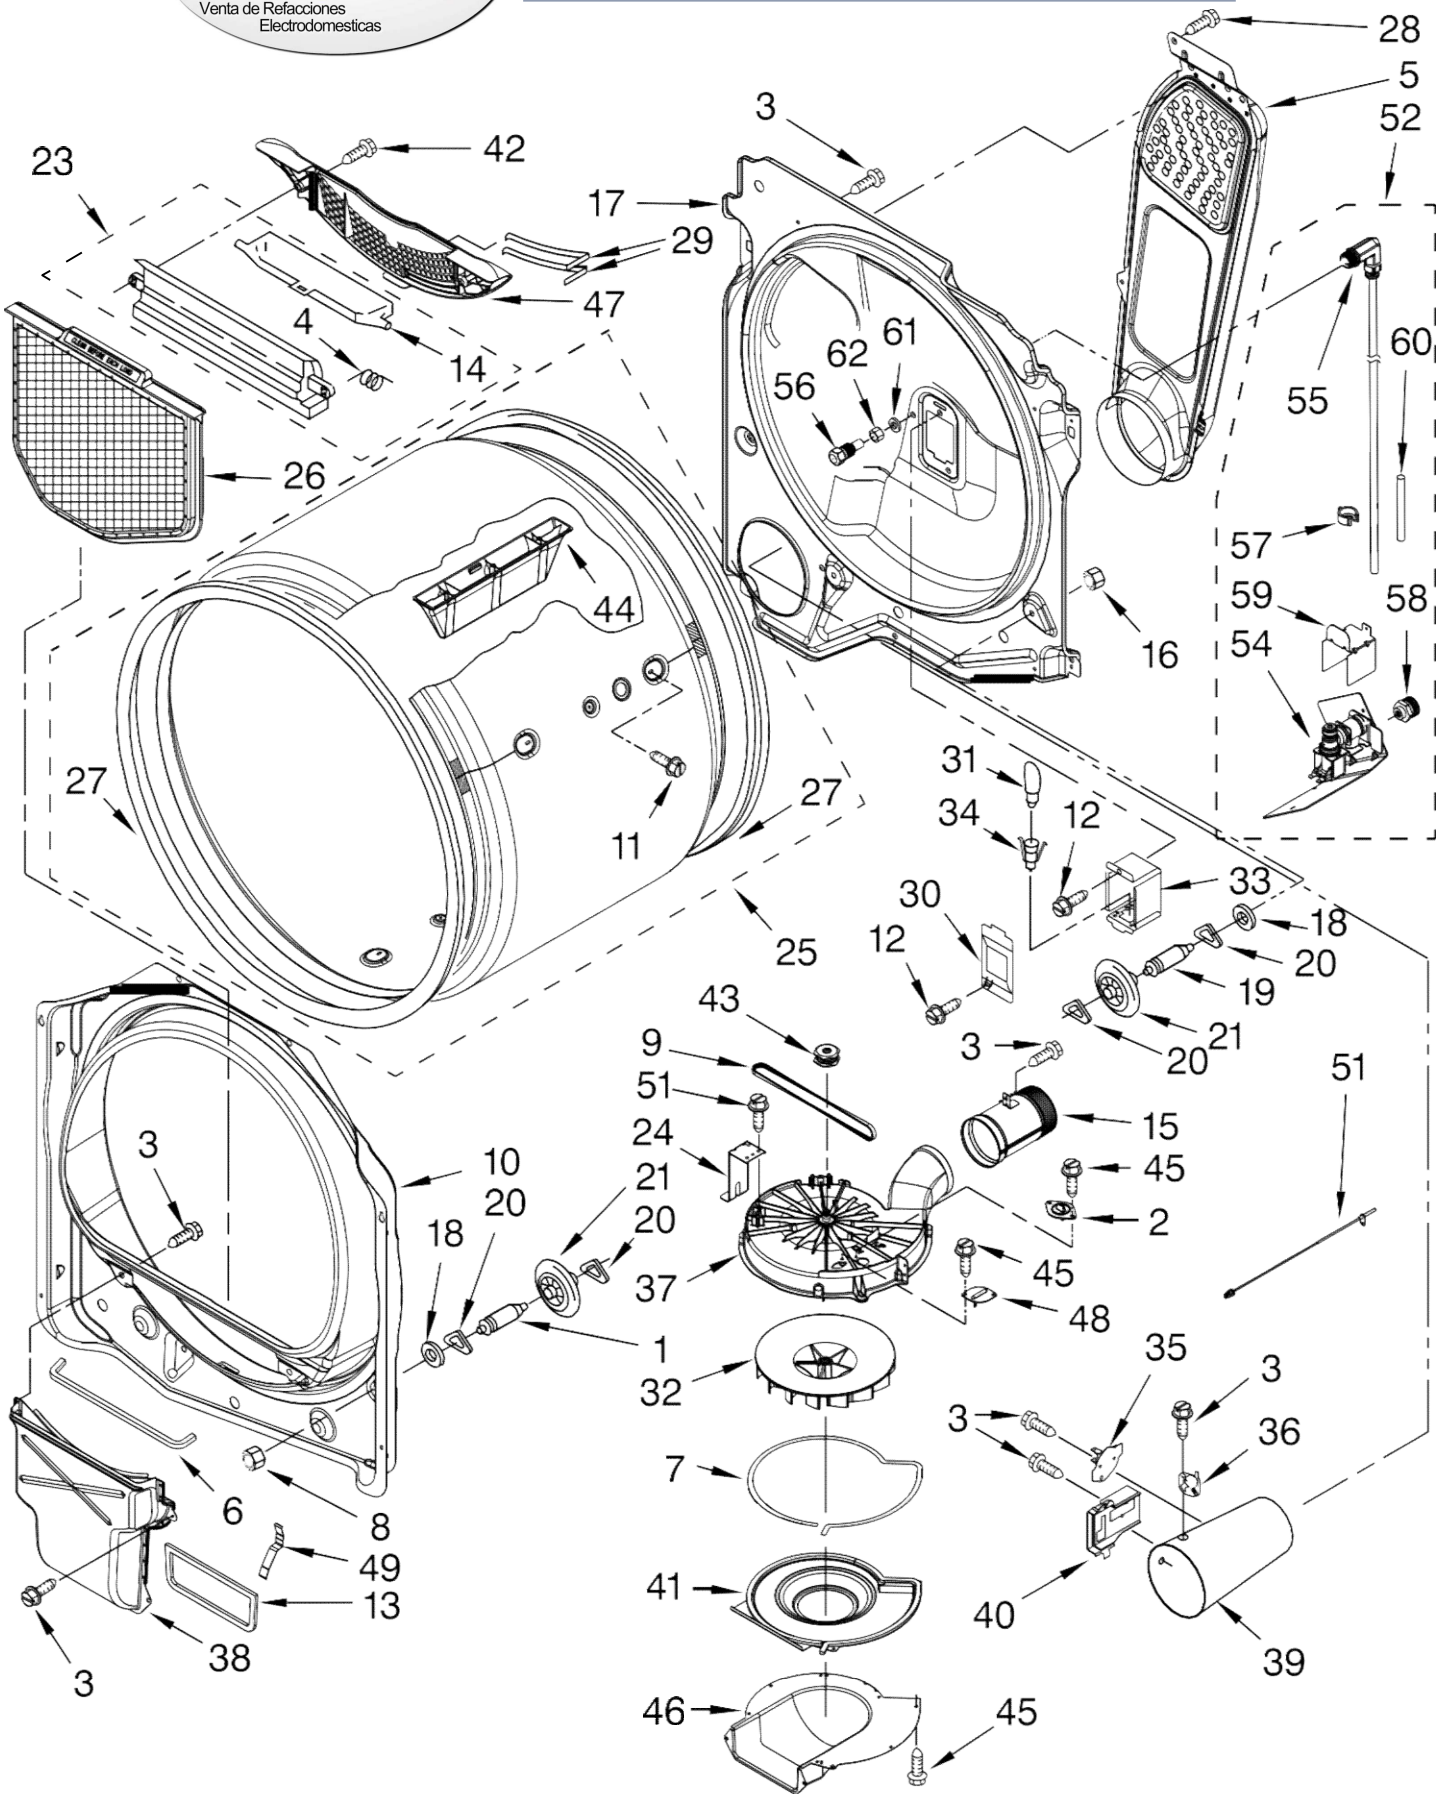

Secadora Maytag 7MMGDB950AG0

Secadora Maytag 7MMGDB950AGO

Illus. No.	Part No.	DESCRIPTION
1	W10359271	Shaft, R.H. Thread
2	8577274	Thermistor, Blower Housing
3	90767	Screw
4	3394986	Spring, Lint Screen Door
5	W10385948	Air Duct Assembly
6	697813	Seal, Outlet Housing
7	8573068	Seal, Blower Cover
8	3934666	Nut, 3/8 x 16(R.H.)
9	8544742	Belt, Blower
10	8557244	Bulkhead Front
11	W10219342	Screw
12	3390647	Screw
13	8544721	Seal, Lint Duct
14	3394984	Door, Lint Screen
15	8544755	Exhaust Pipe
16	W10001120	Nut, 3/8 x 16(L.H.)
17	W10139797	Bulkhead, Rear
18	3387459	Washer, Support
19	W10359272	Shaft, L.H. Thread

Illus. No.	Part No.	DESCRIPTION
20	690997	Tri Ring
21	W10314171	Roller, Support
23	3394985	Outlet Housing Assembly
24	8544741	Bracket, Blower Housing
25	8557269	Complete Drum Assembly
26	W10049370	Lint Screen
27	W10116344	Seal, Drum
28	693995	Screw
29	3387223	Electrode, Sensor
30	3402841	Lens, Drum Light
31	3406124	Bulb, Light
32	8544737	Wheel, Blower
33	3977373	Bracket, Light
34	W10214261	Socket, Assembly
35	8573713	Thermal Cut-Off
36	3391912	Thermostat, High Limit
37	W10256512	Housing, Blower
38	8544786	Lint Duct Assembly
39	8573824	Funnel, Burner
40	338906	Sensor, Radiant
41	8544719	Cover, Blower (Includes No.7)

Illus. No.	Part No.	DESCRIPTION
42	3387230	Screw
43	8544739	Pulley, Blower
44	8563860	Baffle, Drum
45	3350424	Screw
46	8544718	Duct, Inlet Blower
47	8544723	Grill, Outlet
48	3390719	Thermal Fuse
49	8573070	Clip, Lint Duct
51	W10419068	Thermistor, Gas
52	W10130506	Valve & Hose Assembly, Complete
54	W10129424	Valve & Bracket Assembly
55	W10348593	Nozzle & Hose Assembly (Includes Items 56, 57, 58, 59)
56	W10277503	Nozzle & Screen Assembly
57	W10044599	Clip, Push To Connect
58	W10044605	Coupling, Hose
59	W10160575	Cover, Myst Valve
60	W10435653	Sleeve, Tube
61	W10044579	Washer, Nozzle
62	W10044628	Nut, 9/16 - 24