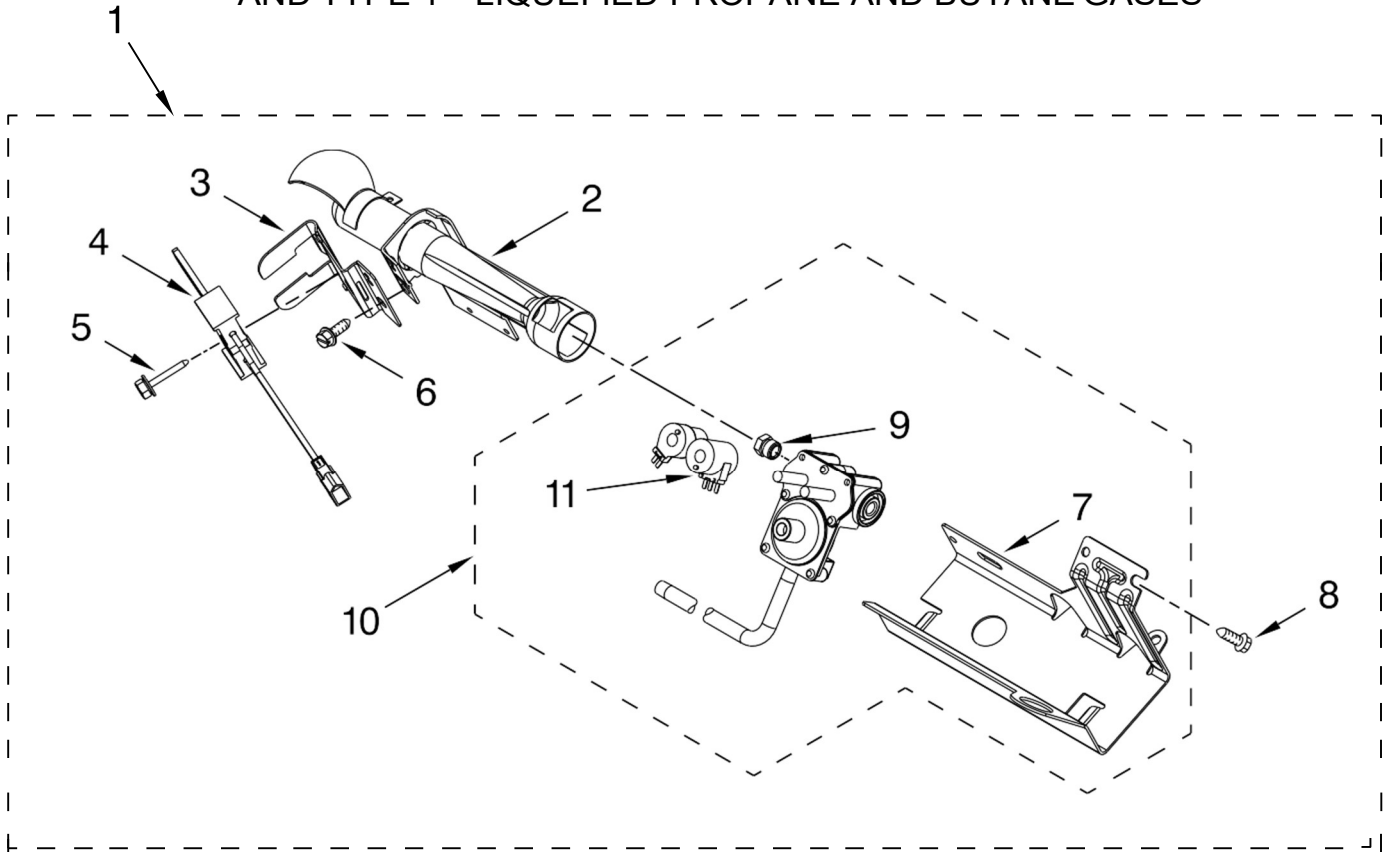

USE WITH TYPE 1 – NATURAL
AND TYPE 4 LIQUEFIED PROPANE AND BUTANE GASES

Illus. No.	Part No.	DESCRIPTION
1	W10398742	Burner Assembly 60 Hz. (Type 1) (Copreci)
2	8573010	Tube, Burner
3	694298	Bracket, Ignitor

Illus. No.	Part No.	DESCRIPTION
4	686590	Ignitor
5	3393909	Screw & Washer (8-32 x 7/8)
6	343641	Screw
7	W10183823	Bracket, Burner
8	3387057	Screw

Illus. No.	Part No.	DESCRIPTION
9		Orifice, Burner 15418 Type 1 229742 Type 4 (Propane)
10	W10304606	Valve, Gas 60 Hz. (Complete) (Includes Pipe & Illus. #7).
11	W10368268	Coil, 60 Hz.