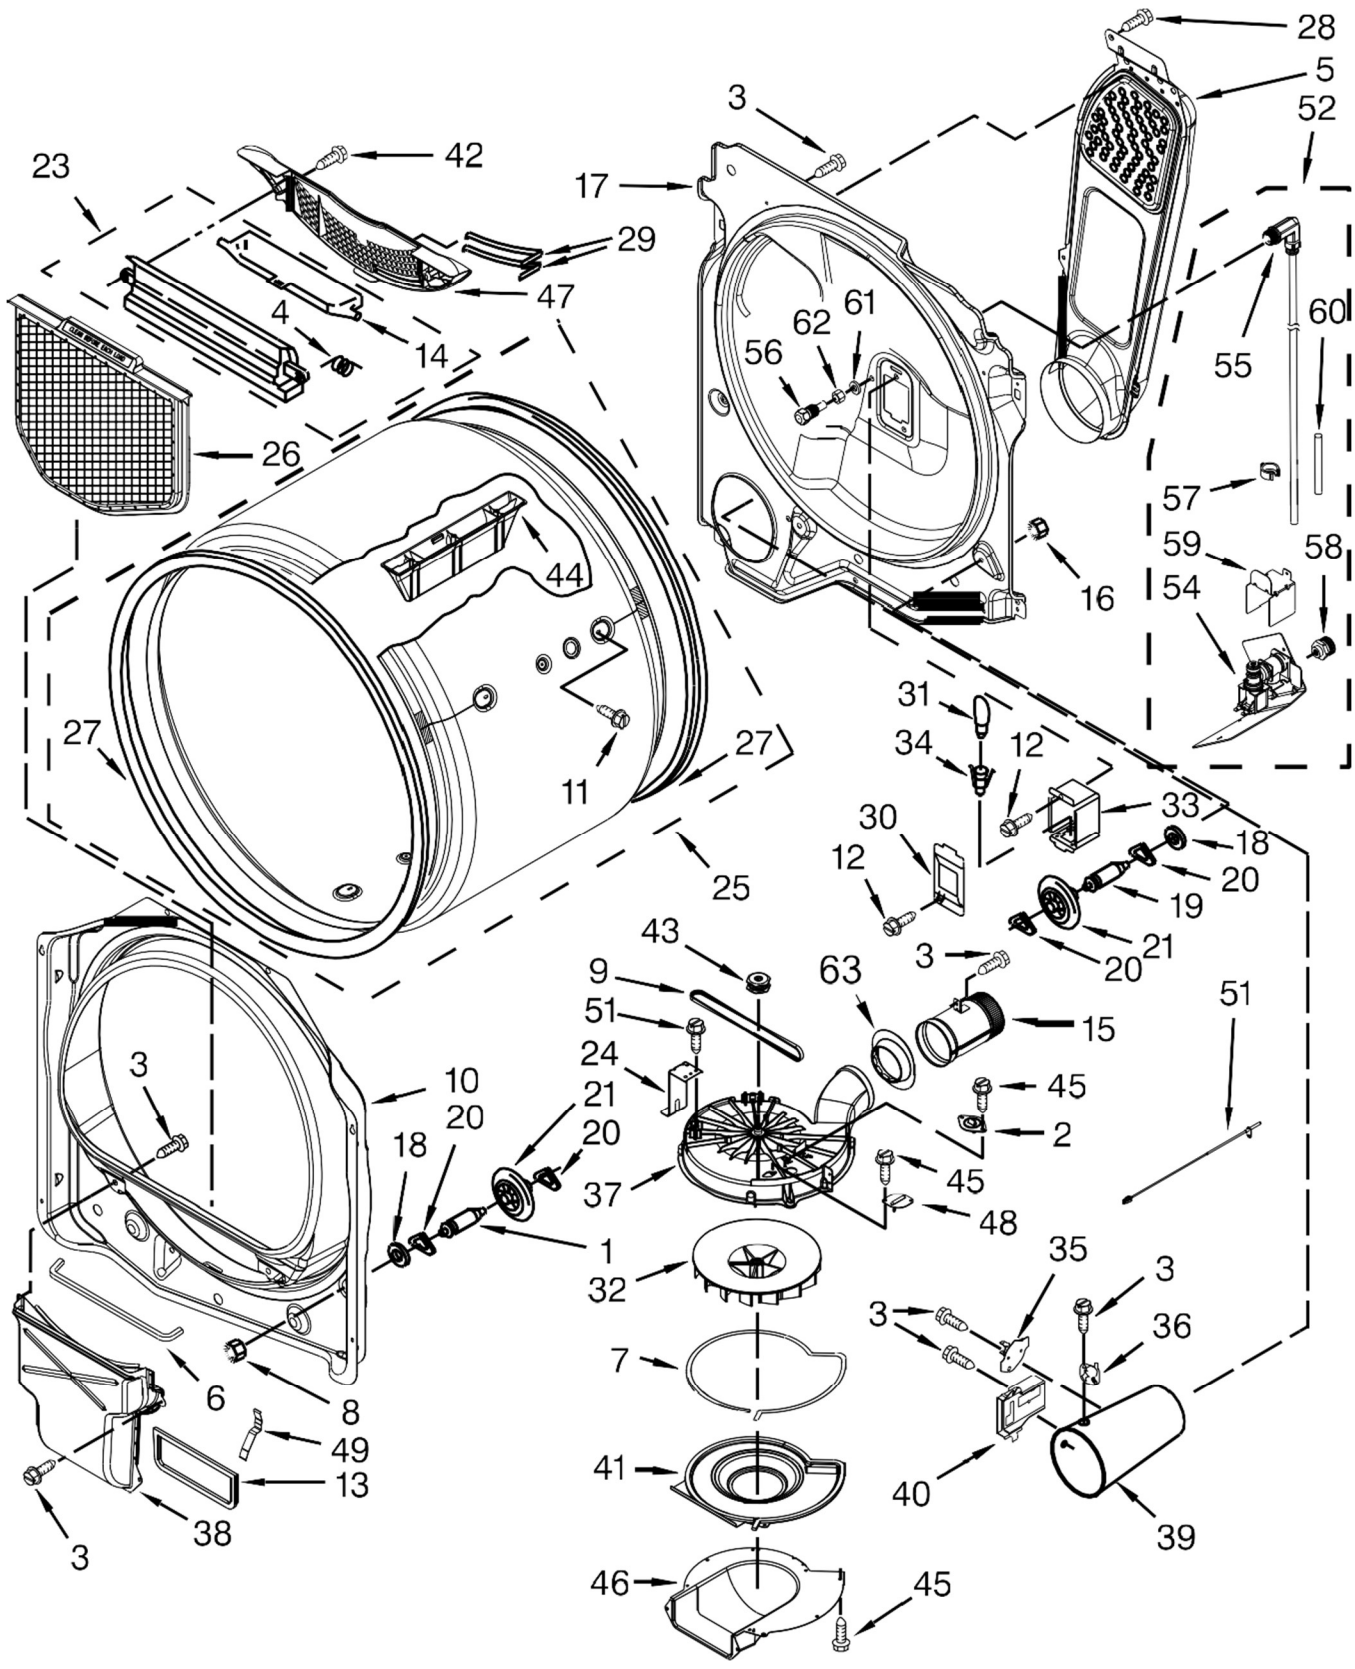

Secadora Maytag 7MMGDB950AG1

Secadora Maytag 7MMGDB950AG1

<u>Illus. No.</u>	<u>Part No.</u>	<u>Description</u>
1	W10359271	Shaft, Drum Roller - Right Hand Thread
2	8577274	Thermistor
3	3348629	Screw
4	3394986	Spring, Lint Screen Door
5	W10385948	Air Duct Assembly
6	697813	Seal, Outlet Housing
7	8573068	Seal, Blower Cover
8	3934666	Nut, Hex
9	8544742	Belt, Blower
10	8557244	Bulkhead, Front
11	W10219342	Screw
12	3390647	Screw
13	8544721	Seal, Lint Duct
14	3394984	Door, Lint Screen
15	W10533417	Pipe, Exhaust
16	W10001120	Nut, Hex (Left Hand Thread)
17	W10139797	Bulkhead, Rear
18	3387459	Washer
19	W10359272	Shaft, Drum Roller - Left Hand Thread
20	W10512946	Washer, Tri Ring

<u>Illus. No.</u>	<u>Part No.</u>	<u>Description</u>
21	W10314171	Roller, Support
23	3394985	Assembly, Outlet Housing
24	8544741	Bracket, Blower Housing
25	W10549614	Assembly, Drum
26	W10596627	Screen, Lint
27	W10521119	Seal, Drum
28	693995	Screw
29	3387223	Sensor, Electrode
30	3402841	Lens, Drum Light
31	3406124	Bulb, Light
32	8544737	Wheel, Blower
33	3977373	Bracket, Drum Light
34	W10214261	Socket, Light
35	8573713	Cut-Off, Thermal
36	3391912	Thermostat, Hi Limit
37	W10256512	Housing, Blower
38	8544786	Assembly, LintDuct
39	8573824	Funnel, Burner
40	338906	Sensor, Radiant
41	8544719	Cover, Blower
42	3387230	Screw

<u>Illus. No.</u>	<u>Part No.</u>	<u>Description</u>
43	8544739	Pulley, Blower
44	8563860	Baffle, Drum
45	3350424	Screw
46	8544718	Duct, Inlet Blower
47	8544723	Grill, Outlet
48	3390719	Thermal Fuse (91C)
49	8573070	Clip, Lint Duct
51	W10419068	Thermistor, Gas Inlet
52	W10130506	Assembly, Valve & Hose
54	W10129424	Assembly, Valve & Bracket
55	W10348593	Nozzle & Hose Assembly
56	W10277503	Assembly, Nozzle and Screen
57	W10044599	Clip, Push To Connect
58	W10044605	Coupling, Hose
59	W10160575	Cover, Myst Valve
60	W10435653	Sleeve, Tube
61	W10044579	Washer, Nozzle
62	W10044628	Nut, Brass
63	W10475158	Shield, Dryer Exhaust