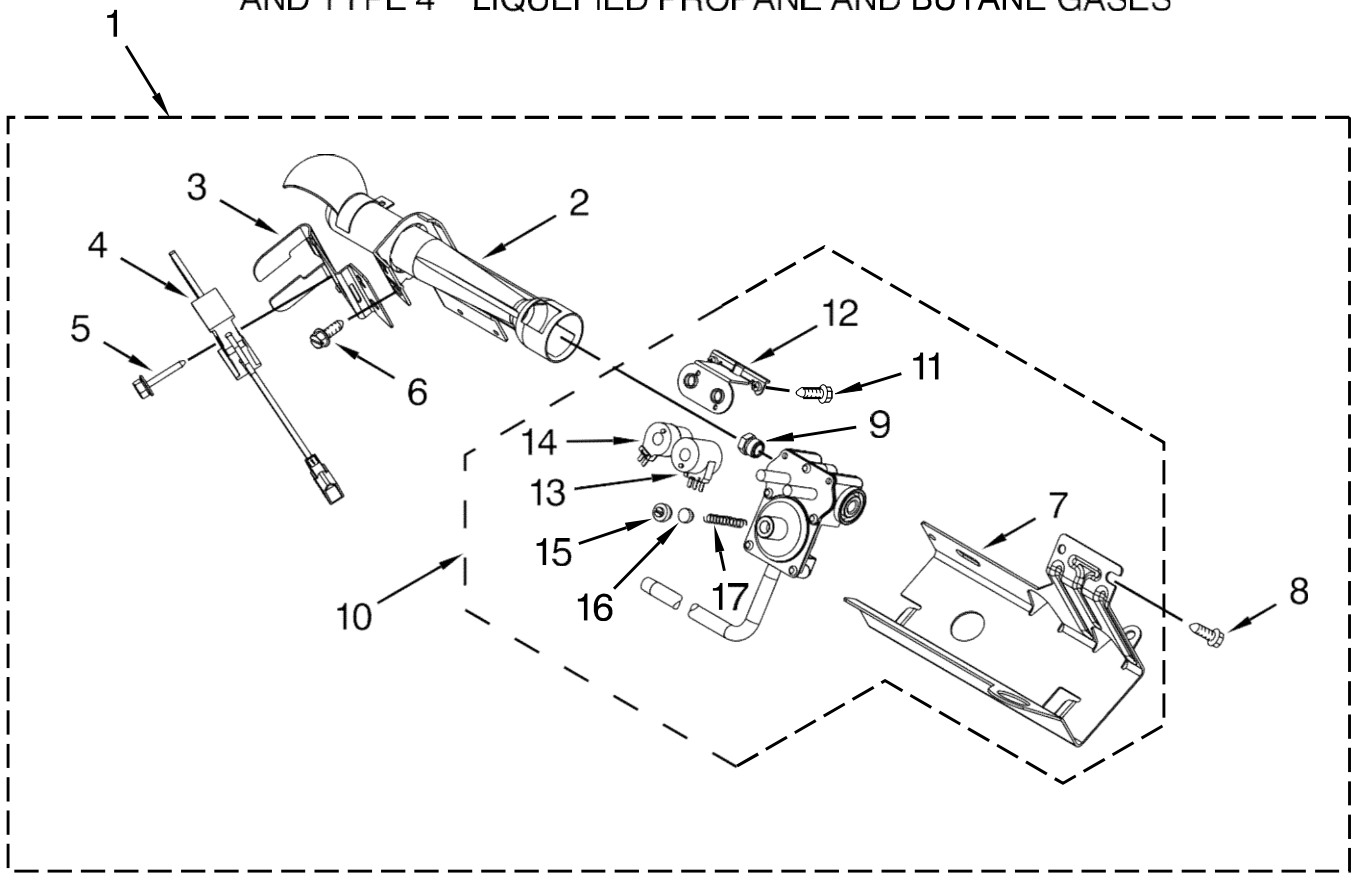

USE WITH TYPE 1 - NATURAL
AND TYPE 4 LIQUEFIED PROPANE AND BUTANE GASES

Secadora Maytag 7MMGDB950AG1

<u>Illus.</u> <u>No.</u>	<u>Part No.</u>	<u>Description</u>	<u>Illus.</u> <u>No.</u>	<u>Part No.</u>	<u>Description</u>	<u>Illus.</u> <u>No.</u>	<u>Part No.</u>	<u>Description</u>
1	8557891	Burner Assembly 60Hz.	9		Orifice, Burner	14	694539	Coil, 60 Hz (Split) (3 Terminal) (Pilot Position)
2	W10536683	Tube, Burner		15418	Type 1 (Natural)	15	694424	Leak, Limiter
3	694298	Bracket, Ignitor		15422	Type 4 (Butane)	16	694423	Screw, Regulator Adjustment
4	686590	Ignitor		234867	Type 4 (Propane)	17	694422	Spring, Regulator
5	3393909	Screw	10	8573071	Valve, Gas 60 Hz (Complete)(Includes Pipe & Illus. # 7)			Following Parts Not Illustrated
6	343641	Screw	11	694421	Screw, Coil		8576846	Conversion Kit (Type 1 to Type 4 LPG)
7	W10183823	Bracket, Gas Valve	12	8182790	Bracket, Coil			
8	3387057	Screw	13	694540	Coil, 60 Hz. (2 Terminal) (Main)