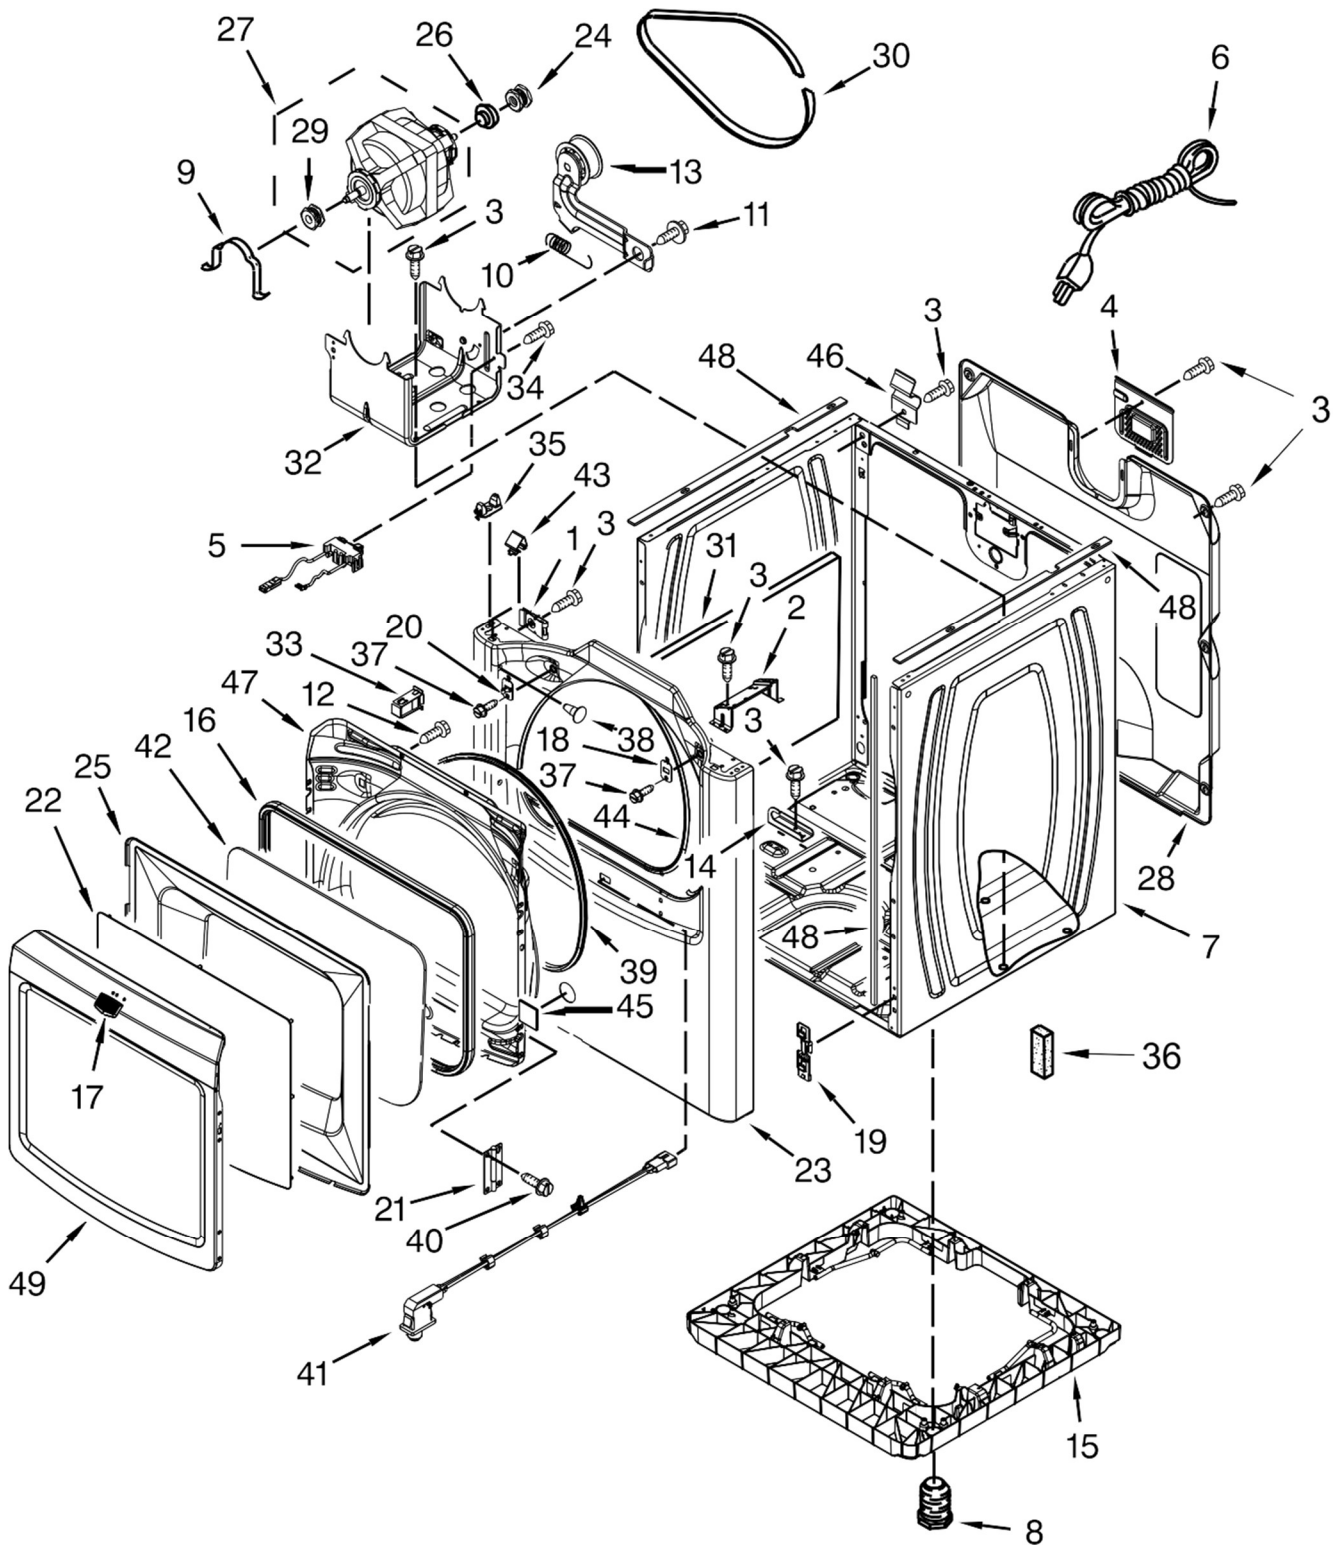

Secadora Maytag 7MMGDB950AG1

1 → 
 Literature Parts

Secadora Maytag 7MMGDB950AG1

<u>Illus.</u> <u>No.</u>	<u>Part No.</u>	<u>Description</u>
1		Literature Parts
	W10393006	Sheet, Tech
	W10526992	Guide, Use & Care
	W10492250	Installation, Instructions
2		Console Assembly
	W10496922	Cosmetallic
3	W10388669	Assembly, User Interface
4	W10051124	Cover, UI Rear

<u>Illus.</u> <u>No.</u>	<u>Part No.</u>	<u>Description</u>
5	W10338554	Knob, Control
6	W10432257	Control, Electronic
7	8572039	Seal, User Interface
8	W10613375	Bracket, Machine Controller
9	W10003770	Screw
10	8558863	Bracket, Console
11		Top
	W10338836	Cosmetallic

<u>Illus.</u> <u>No.</u>	<u>Part No.</u>	<u>Description</u>
12	3390647	Screw
13	W10112673	Clip, Console
14	W10393461	Harness, Wiring Main
15	W10131402	Screw

Secadora Maytag 7MMGDB950AG1

Secadora Maytag 7MMGDB950AG1

<u>Illus. No.</u>	<u>Part No.</u>	<u>Description</u>
1	98234	Clip, Ground
2	8544753	Bracket, Burner Support
3	3390631	Screw
4	8558833	Plate, Cover Terminal Block
5	W10411937	Switch, Broken Belt
6	344020	Cord, Power
7		Cabinet
	W10304162	Cosmetallic
8	W10363894	Foot, Dryer
	279810	Foot, Optional (Extended Length Package Of 2) (Not Included)
9	660658	Clamp, Motor
10	W10446781	Spring, Idler
11	3389420	Screw
12	3393008	Screw
13	W10547292	Assembly, Idler
14	W10201446	Bracket, Gas Pipe
15	W10363887	Riser, Full
16	W10111859	Gasket, Inner Door