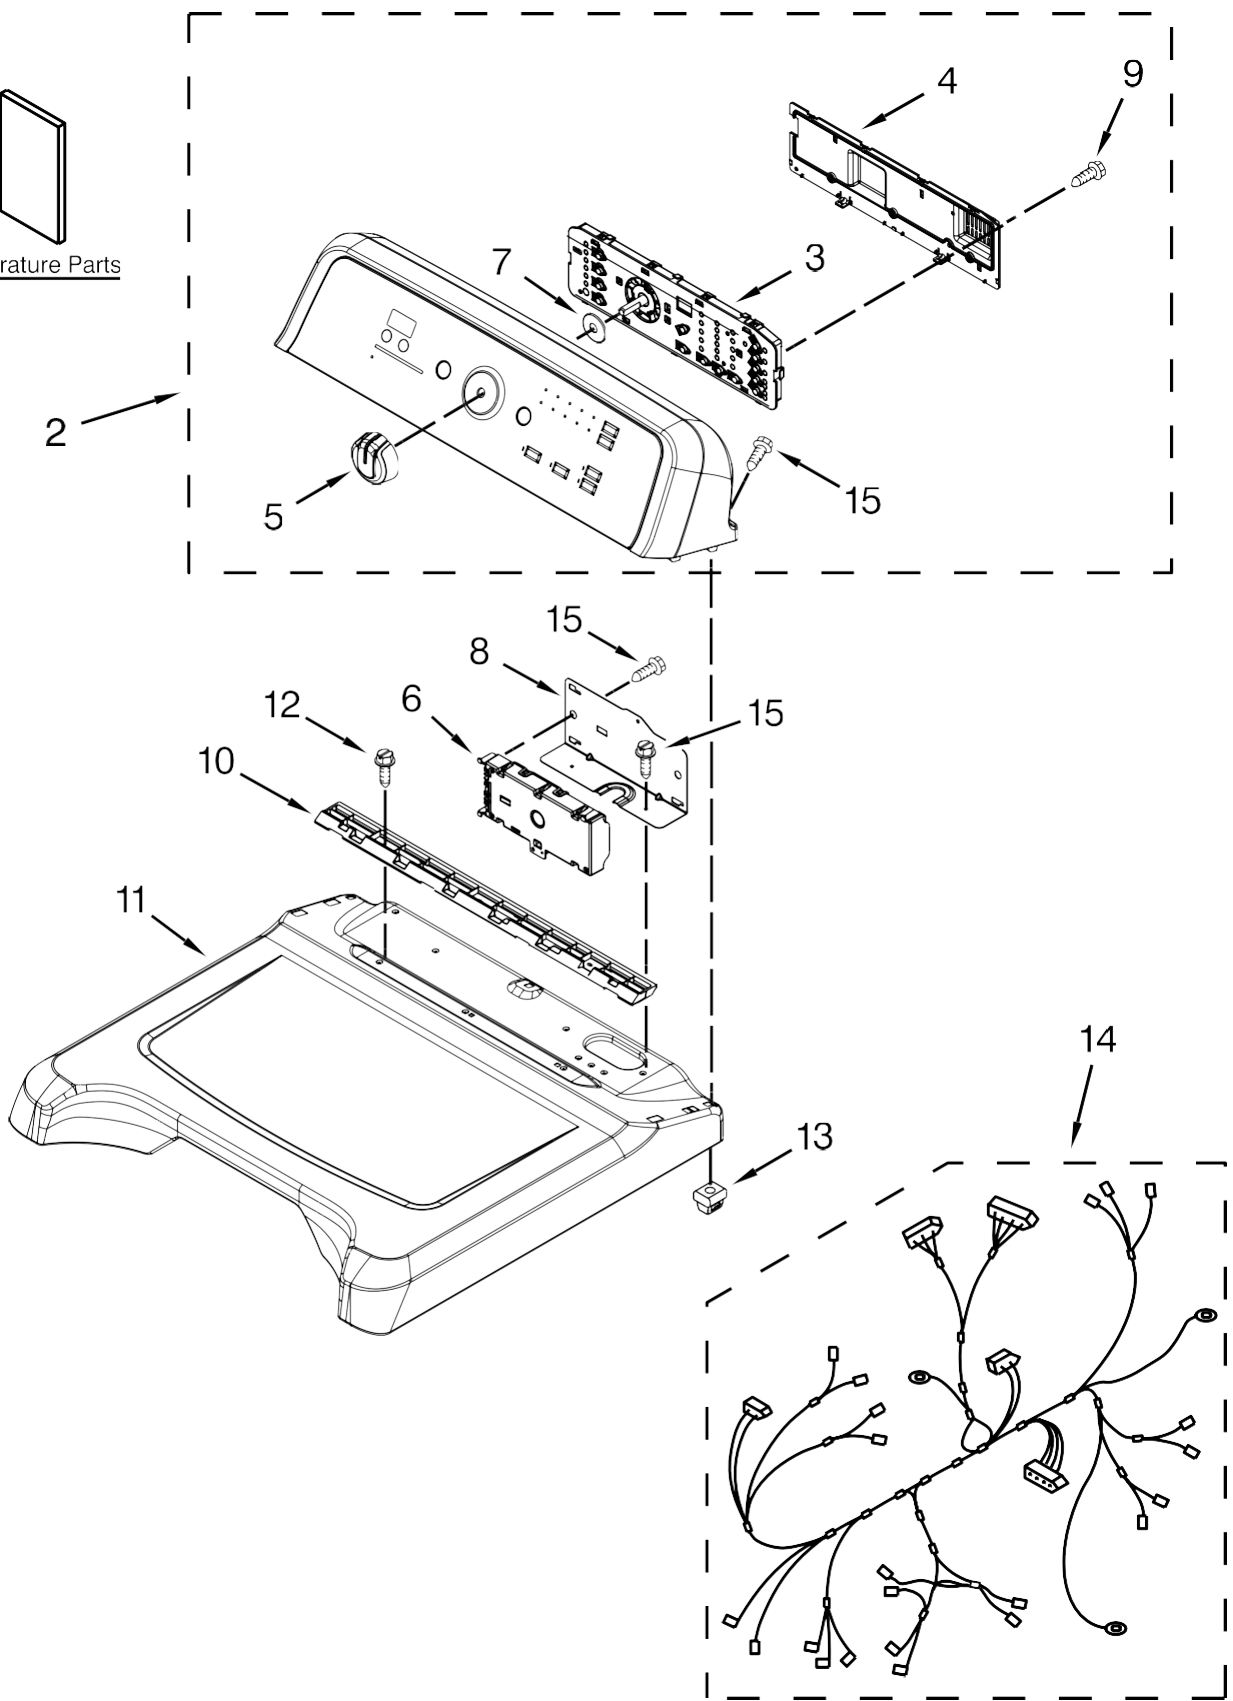

Secadora Maytag 7MMGDB950AG1

1 → 
 Literature Parts

Secadora Maytag 7MMGDB950AG1

<u>Illus.</u> <u>No.</u>	<u>Part No.</u>	<u>Description</u>
1		Literature Parts
	W10393006	Sheet, Tech
	W10526992	Guide, Use & Care
	W10492250	Installation, Instructions
2		Console Assembly
	W10496922	Cosmetallic
3	W10388669	Assembly, User Interface
4	W10051124	Cover, UI Rear

<u>Illus.</u> <u>No.</u>	<u>Part No.</u>	<u>Description</u>
5	W10338554	Knob, Control
6	W10432257	Control, Electronic
7	8572039	Seal, User Interface
8	W10613375	Bracket, Machine Controller
9	W10003770	Screw
10	8558863	Bracket, Console
11		Top
	W10338836	Cosmetallic

<u>Illus. No.</u>	<u>Part No.</u>	<u>Description</u>
1	98234	Clip, Ground
2	8544753	Bracket, Burner Support
3	3390631	Screw
4	8558833	Plate, Cover Terminal Block
5	W10411937	Switch, Broken Belt
6	344020	Cord, Power
7		Cabinet
	W10304162	Cosmetallic
8	W10363894	Foot, Dryer
	279810	Foot, Optional (Extended Length Package Of 2) (Not Included)
9	660658	Clamp, Motor
10	W10446781	Spring, Idler
11	3389420	Screw
12	3393008	Screw
13	W10547292	Assembly, Idler
14	W10201446	Bracket, Gas Pipe
15	W10363887	Riser, Full
16	W10111859	Gasket, Inner Door