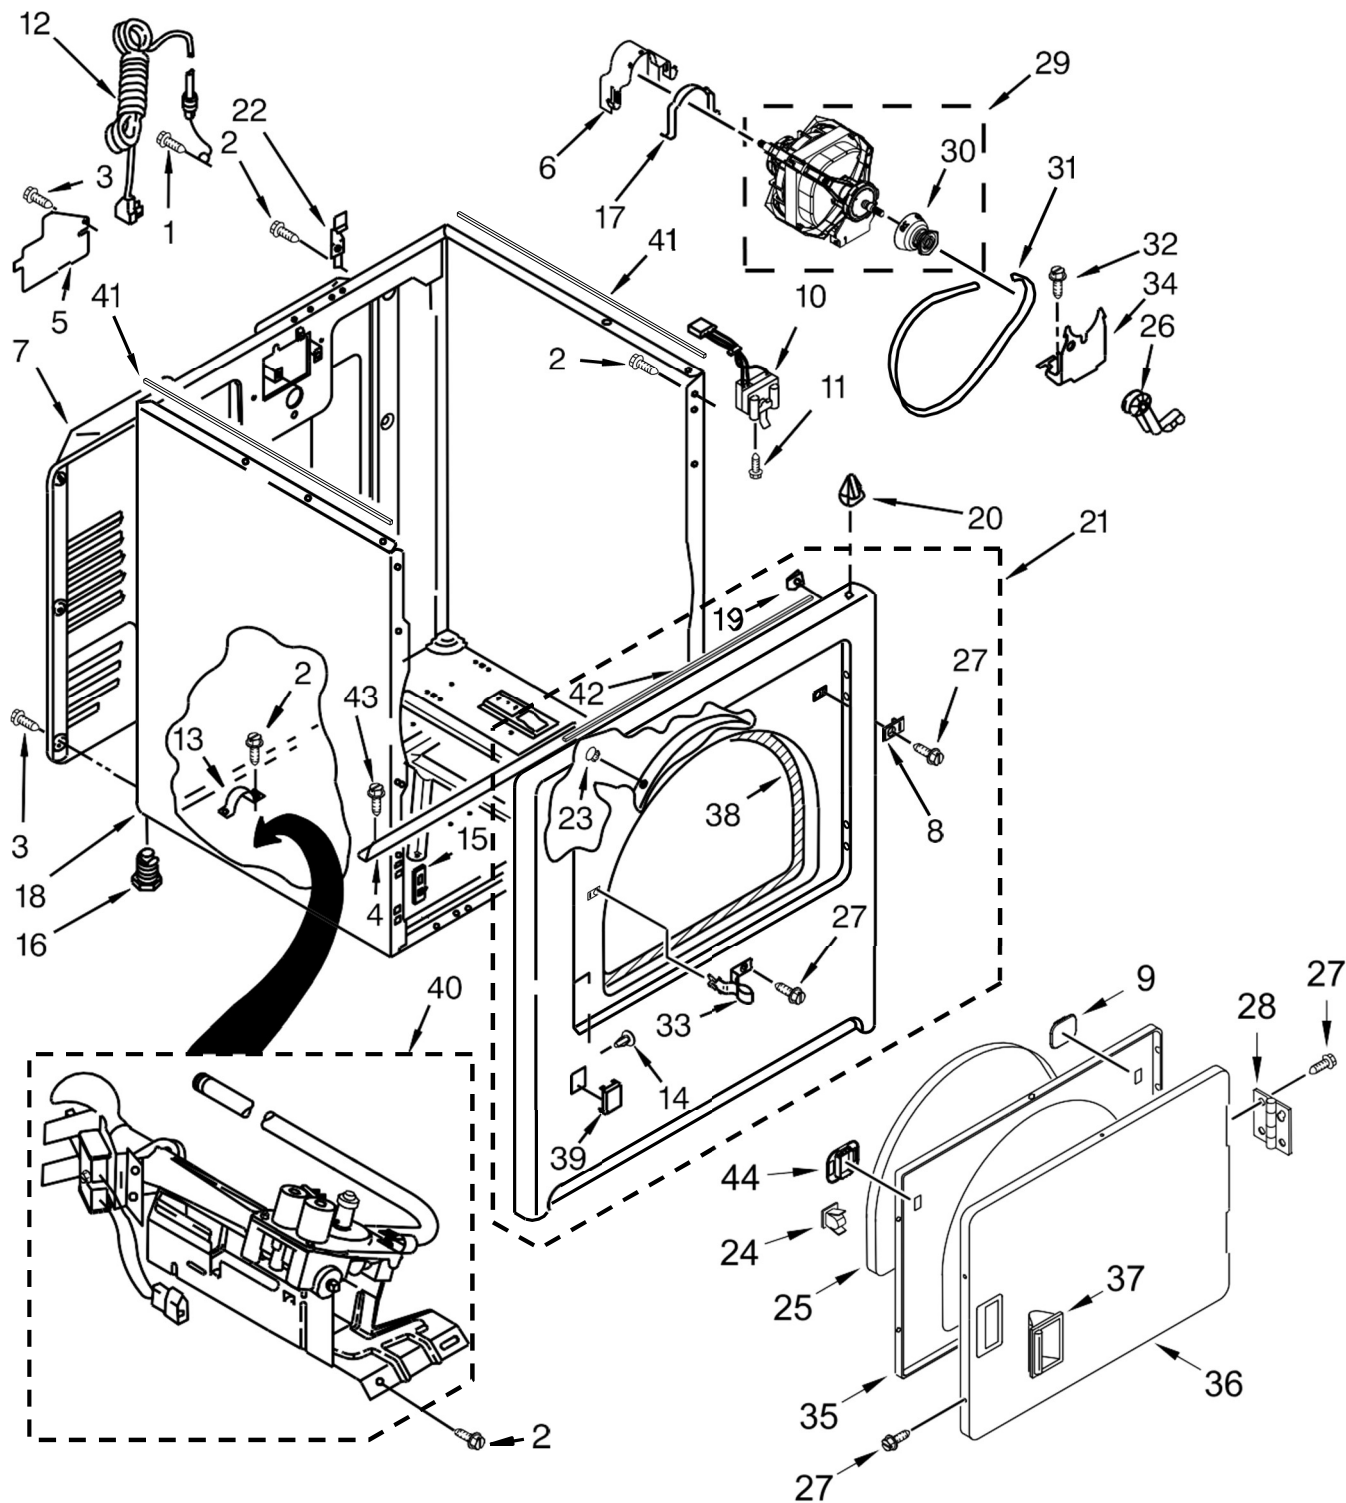

29" GAS DRYER

MODELS:

7MMGDC300DW0 (White)

Illus.

<u>No.</u>	<u>Part No.</u>	<u>Description</u>
1		Literature Parts
	W10652554	Use and Care Guide
	W10658640	Installation Instructions
	W10118081	Wiring Diagram
2		End Cap (Right)
	W10193821	White
3	694419	Buzzer, Mini
4		End Cap (Left)
	W10193824	White
5	W10476828	Control, Electronic
6	W10103406	Panel, Rear (Console)
7	W10565803	Harness, Wiring

Illus.

<u>No.</u>	<u>Part No.</u>	<u>Description</u>
8	8312709	Clip, Console
9	693995	Screw
10	W10641634	Lint Screen
11	3405156	Switch, Wrinkle Guard
12	8533971	Screw
13	688983	Screw
14		Assembly, Control Knob
	W10562155	Grey
15	3348629	Screw
16		Top
	W10225059	White
17	W10316616	Seal, Foam

Illus.

<u>No.</u>	<u>Part No.</u>	<u>Description</u>
18		Assembly, Timer Knob
	W10558463	Grey
19	W10117655	Switch, Push To Start
20		Console
	W10643298	White
21	8566184	Assembly, Timer (60 Hz.)
22	8530169	Switch, Rotary Temperature
23	W10199708	Badge

Illus.

<u>No.</u>	<u>Part No.</u>	<u>Description</u>
19	98234	Clip, Ground
20	8066092	Lock, Front Top
21		Panel, Front
	W10664698	White
22	8066217	Hinge, Top
23	685203	Clip, Felt Pad
24	W10610880	Assembly, Door Catch
25	W10389572	Seal, Door
26	691362	Assembly, Pulley & Bearing
27	342055	Screw
28	W10362431	Assembly, Hinge and Pin
29	W10396032	Assembly, Motor
30	8066184	Pulley, Motor
31	W10198086	Belt, Drive
32	3400500	Bolt
33	3403431	Strike, Door
34	348780	Base, Motor
35	W10463967	Door, Inner