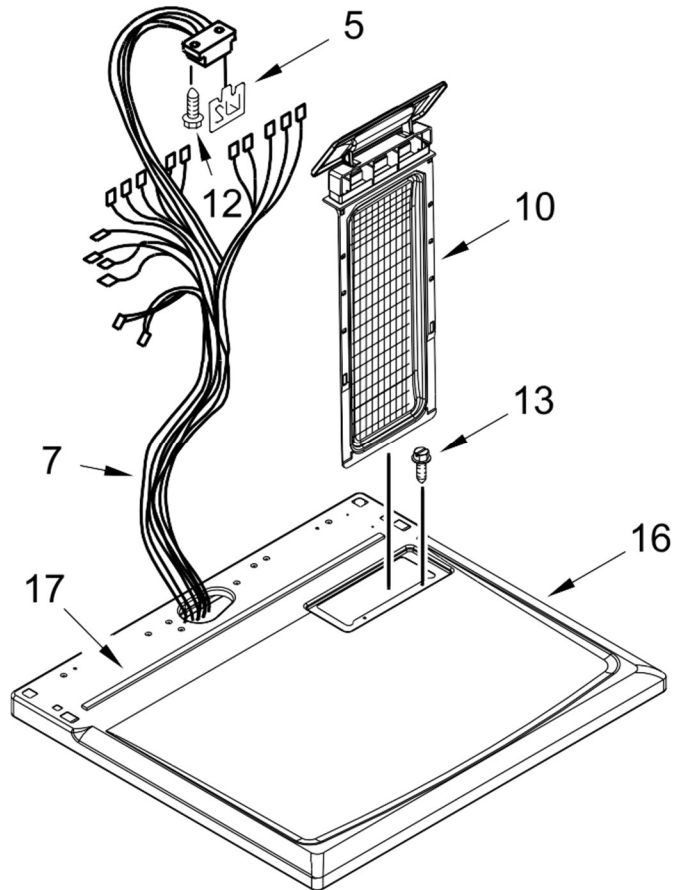

29" GAS DRYER

MODELS:

7MMGDC300DW0 (White)

Illus.

<u>No.</u>	<u>Part No.</u>	<u>Description</u>
1		Literature Parts
	W10652554	Use and Care Guide
	W10658640	Installation Instructions
	W10118081	Wiring Diagram
2		End Cap (Right)
	W10193821	White
3	694419	Buzzer, Mini
4		End Cap (Left)
	W10193824	White
5	W10476828	Control, Electronic
6	W10103406	Panel, Rear (Console)
7	W10565803	Harness, Wiring

Illus.

<u>No.</u>	<u>Part No.</u>	<u>Description</u>
8	8312709	Clip, Console
9	693995	Screw
10	W10641634	Lint Screen
11	3405156	Switch, Wrinkle Guard
12	8533971	Screw
13	688983	Screw
14		Assembly, Control Knob
	W10562155	Grey
15	3348629	Screw
16		Top
	W10225059	White
17	W10316616	Seal, Foam

Illus.

<u>No.</u>	<u>Part No.</u>	<u>Description</u>
18		Assembly, Timer Knob
	W10558463	Grey
19	W10117655	Switch, Push To Start
20		Console
	W10643298	White
21	8566184	Assembly, Timer (60 Hz.)
22	8530169	Switch, Rotary Temperature
23	W10199708	Badge

Illus.

<u>No.</u>	<u>Part No.</u>	<u>Description</u>
36		Door, Front
	3402335	White
37		Handle, Door
	W10549553	White
38	W10663510	Assembly, Seal and Bearing
39		Plug, Front Panel
	8564457	White
40	8318272	Burner Assembly (60 Hz) (Type 1) (White Rodgers)
41	W10316529	Seal, Foam
42	W10316619	Seal, Spill Guard
43	3390647	Screw
44	W10529197	Bezel, Door Catch