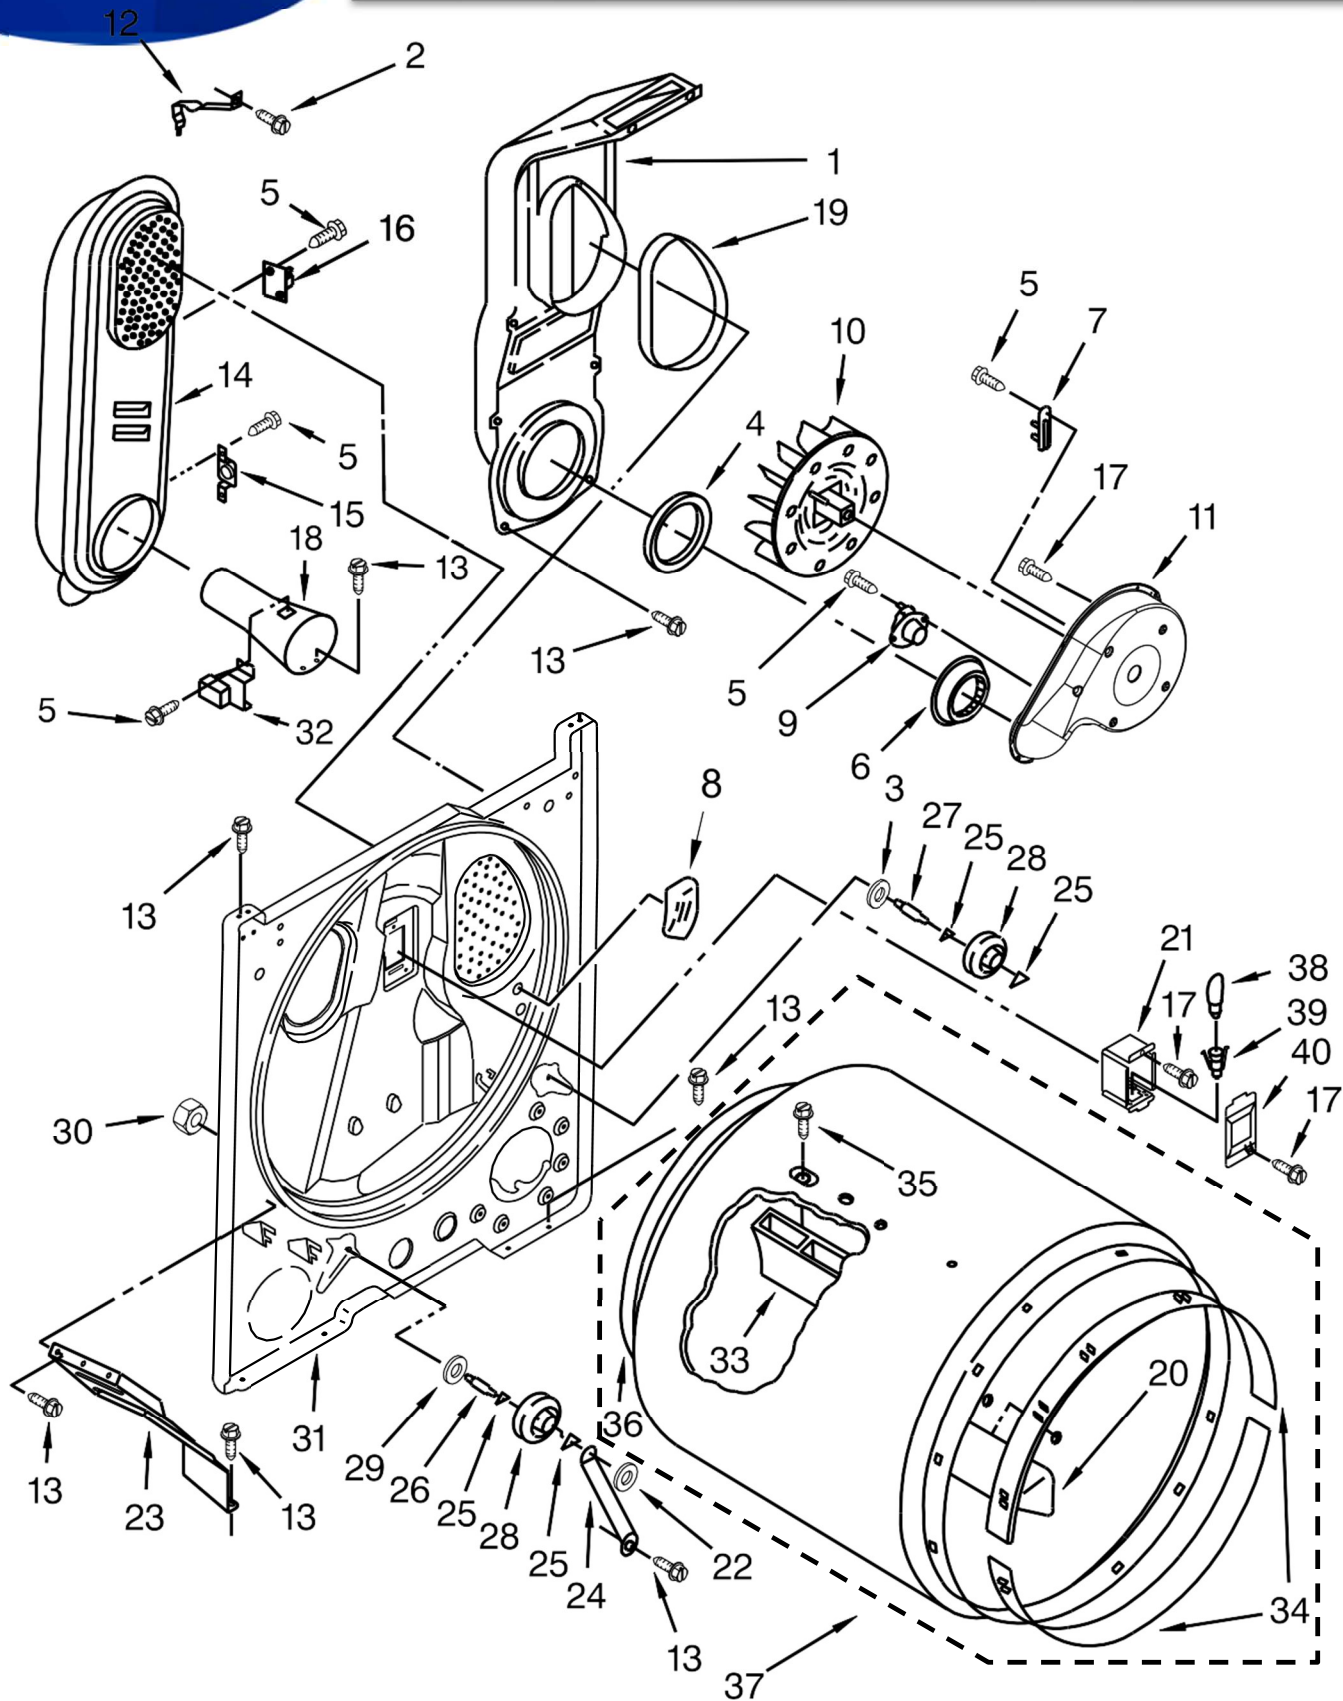

Illus.

<u>No.</u>	<u>Part No.</u>	<u>Description</u>
1	348368	Assembly, Lint Chute
2	489463	Screw
3	3388703	Washer
4	347139	Seal, Lint Chute
5	90767	Screw
6	W10389567	Shield, Exhaust
7	3392519	Fuse, Thermal (91C)
8	3976479	Pad, Sensor
9	8318268	Thermostat
10	694089	Wheel, Blower
11	8577230	Housing, Blower
12	3398161	Clip, Heater Box
13	343641	Screw
14	8530285	Box, Heater (96C)
15	W10423382	Thermostat H.L SPST (180F)
16	3977394	Thermal Cut-Off

Illus.

<u>No.</u>	<u>Part No.</u>	<u>Description</u>
17	3390647	Screw
18	8066049	Funnel, Burner Light
19	339956	Seal
20	3403636	Baffle, Drum (Short)
21	3977373	Bracket, Drum Light
22	90296	Nut, Push On
23	3406022	Bracket, Bulkhead Chute
24	3976434	Bracket, Support
25	W10512946	Washer, Tri Ring
26	W10359270	Shaft, Drum Roller - Left Hand Thread
27	W10359269	Shaft, Drum Roller - Right Hand Thread
28	W10314171	Roller, Support
29	348197	Washer
30	W10298789	Nut, Hex
31	3403414	Bulkhead

Illus.

<u>No.</u>	<u>Part No.</u>	<u>Description</u>
32	338906	Sensor, Radiant
33	692490	Baffle, Drum (Long)
34	692526	Bearing, Ring
35	W10219342	Screw
36	W10663495	Seal, Rear Drum
37	W10389436	Assembly, Drum (Complete)
38	3406124	Bulb, Light
39	W10214261	Socket, Light
40	3402841	Lens, Drum Light