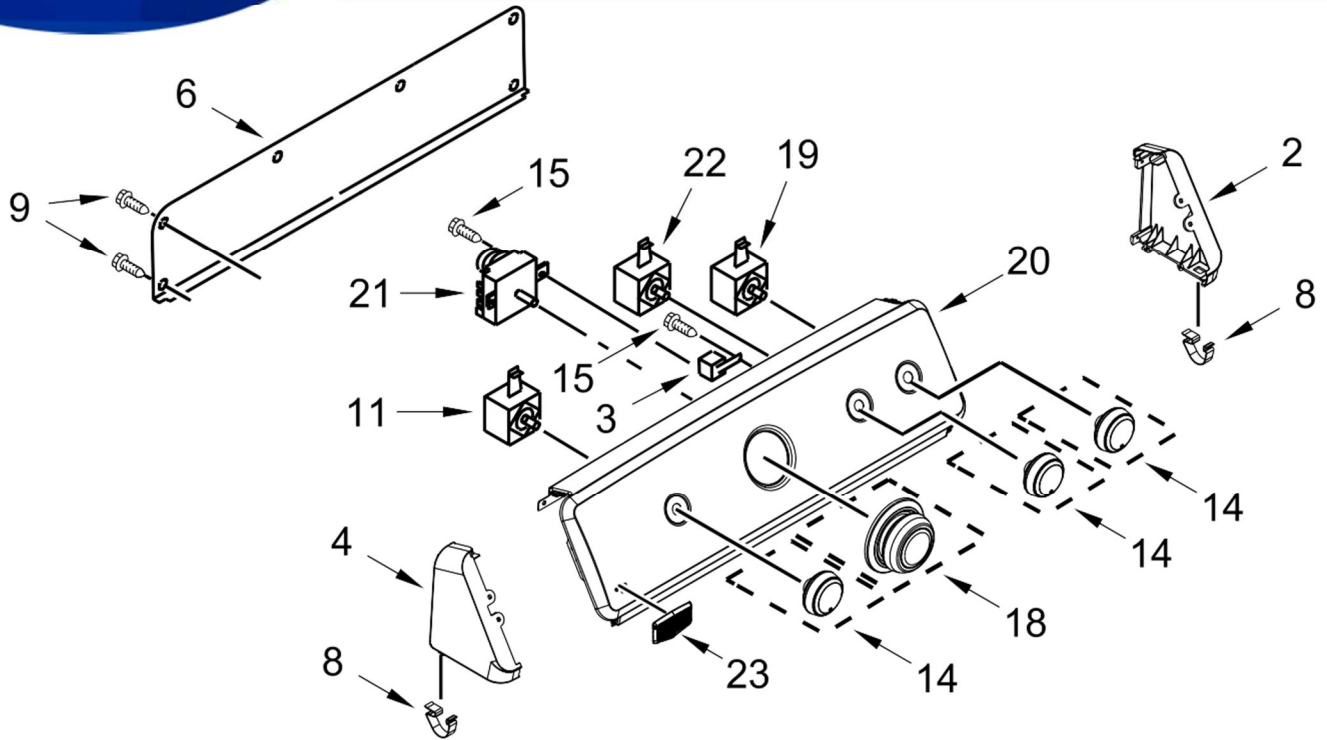

29" GAS DRYER

MODELS:

7MMGDC300DW0 (White)

Illus.

<u>No.</u>	<u>Part No.</u>	<u>Description</u>
1		Literature Parts
	W10652554	Use and Care Guide
	W10658640	Installation Instructions
	W10118081	Wiring Diagram
2		End Cap (Right)
	W10193821	White
3	694419	Buzzer, Mini
4		End Cap (Left)
	W10193824	White
5	W10476828	Control, Electronic
6	W10103406	Panel, Rear (Console)
7	W10565803	Harness, Wiring

Illus.

<u>No.</u>	<u>Part No.</u>	<u>Description</u>
8	8312709	Clip, Console
9	693995	Screw
10	W10641634	Lint Screen
11	3405156	Switch, Wrinkle Guard
12	8533971	Screw
13	688983	Screw
14		Assembly, Control Knob
	W10562155	Grey
15	3348629	Screw
16		Top
	W10225059	White
17	W10316616	Seal, Foam

Illus.

<u>No.</u>	<u>Part No.</u>	<u>Description</u>
17	3390647	Screw
18	8066049	Funnel, Burner Light
19	339956	Seal
20	3403636	Baffle, Drum (Short)
21	3977373	Bracket, Drum Light
22	90296	Nut, Push On
23	3406022	Bracket, Bulkhead Chute
24	3976434	Bracket, Support
25	W10512946	Washer, Tri Ring
26	W10359270	Shaft, Drum Roller - Left Hand Thread
27	W10359269	Shaft, Drum Roller - Right Hand Thread
28	W10314171	Roller, Support
29	348197	Washer
30	W10298789	Nut, Hex
31	3403414	Bulkhead