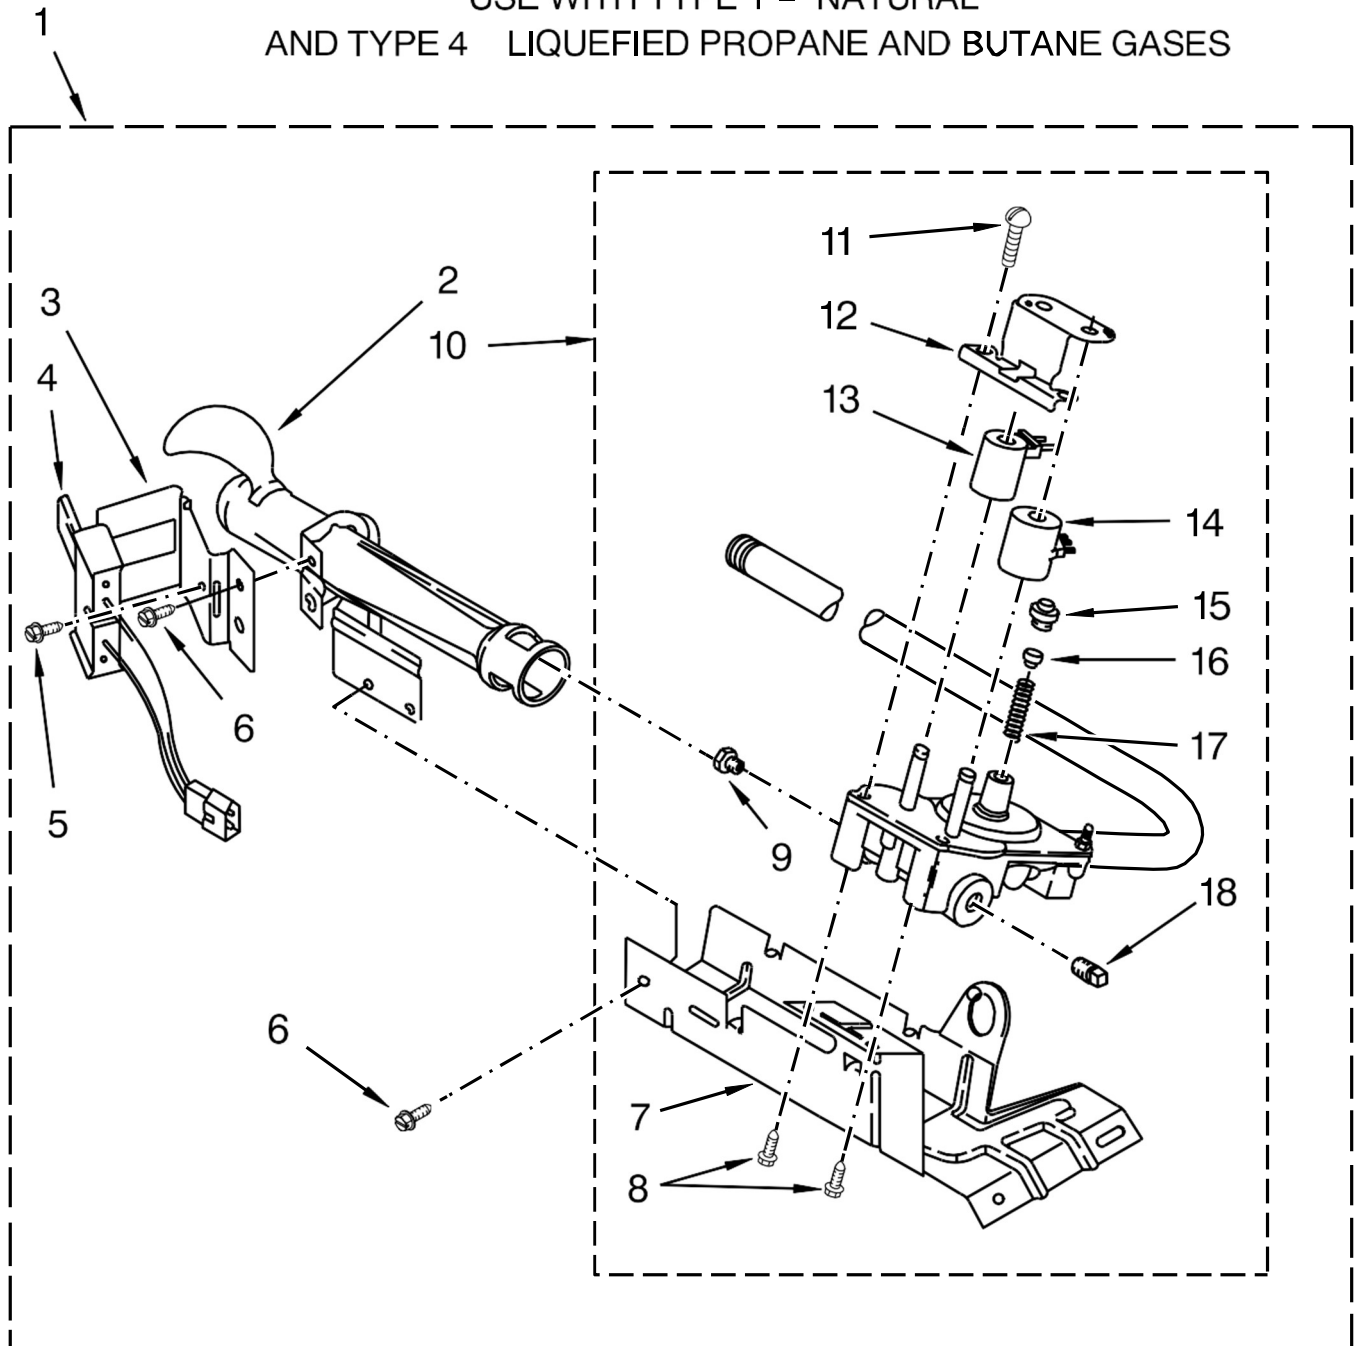

USE WITH TYPE 1 - NATURAL
AND TYPE 4 LIQUEFIED PROPANE AND BUTANE GASES

<u>Illus.</u> <u>No.</u>	<u>Part No.</u>	<u>Description</u>	<u>Illus.</u> <u>No.</u>	<u>Part No.</u>	<u>Description</u>	<u>Illus.</u> <u>No.</u>	<u>Part No.</u>	<u>Description</u>
1	8318272	Burner Assembly (60 Hz) (Type 1) (White Rodgers)	9		Orifice, Burner	15	694424	Leak, Limiter
2	688617	Tube, Burner		234826	Type 1 (Natural)	16	694423	Screw, Regulator Adjustment
3	694298	Bracket, Ignitor		229742	Type 4 (Butane)	17	694422	Spring, Regulator
4	686590	Ignitor	10	234868	Type 4 (Propane)	18	239822	Plug, Pipe
5	W10366705	Screw	11	8318277	Valve, Gas (60 Hz)			Following Parts Not Illustrated
6	343641	Screw	12	694421	Screw, Coil		694572	Conversion Kit (Type 1 and 2) to Type (4) L.P.G.
7	693986	Base, Burner	13	694538	Bracket, Coil			
8	3387057	Screw	14	694540	Coil, 60 Hz. (2 Terminal) (Main)			
				694539	Coil, 60 Hz (Split) (3 Terminal) (Pilot Position)