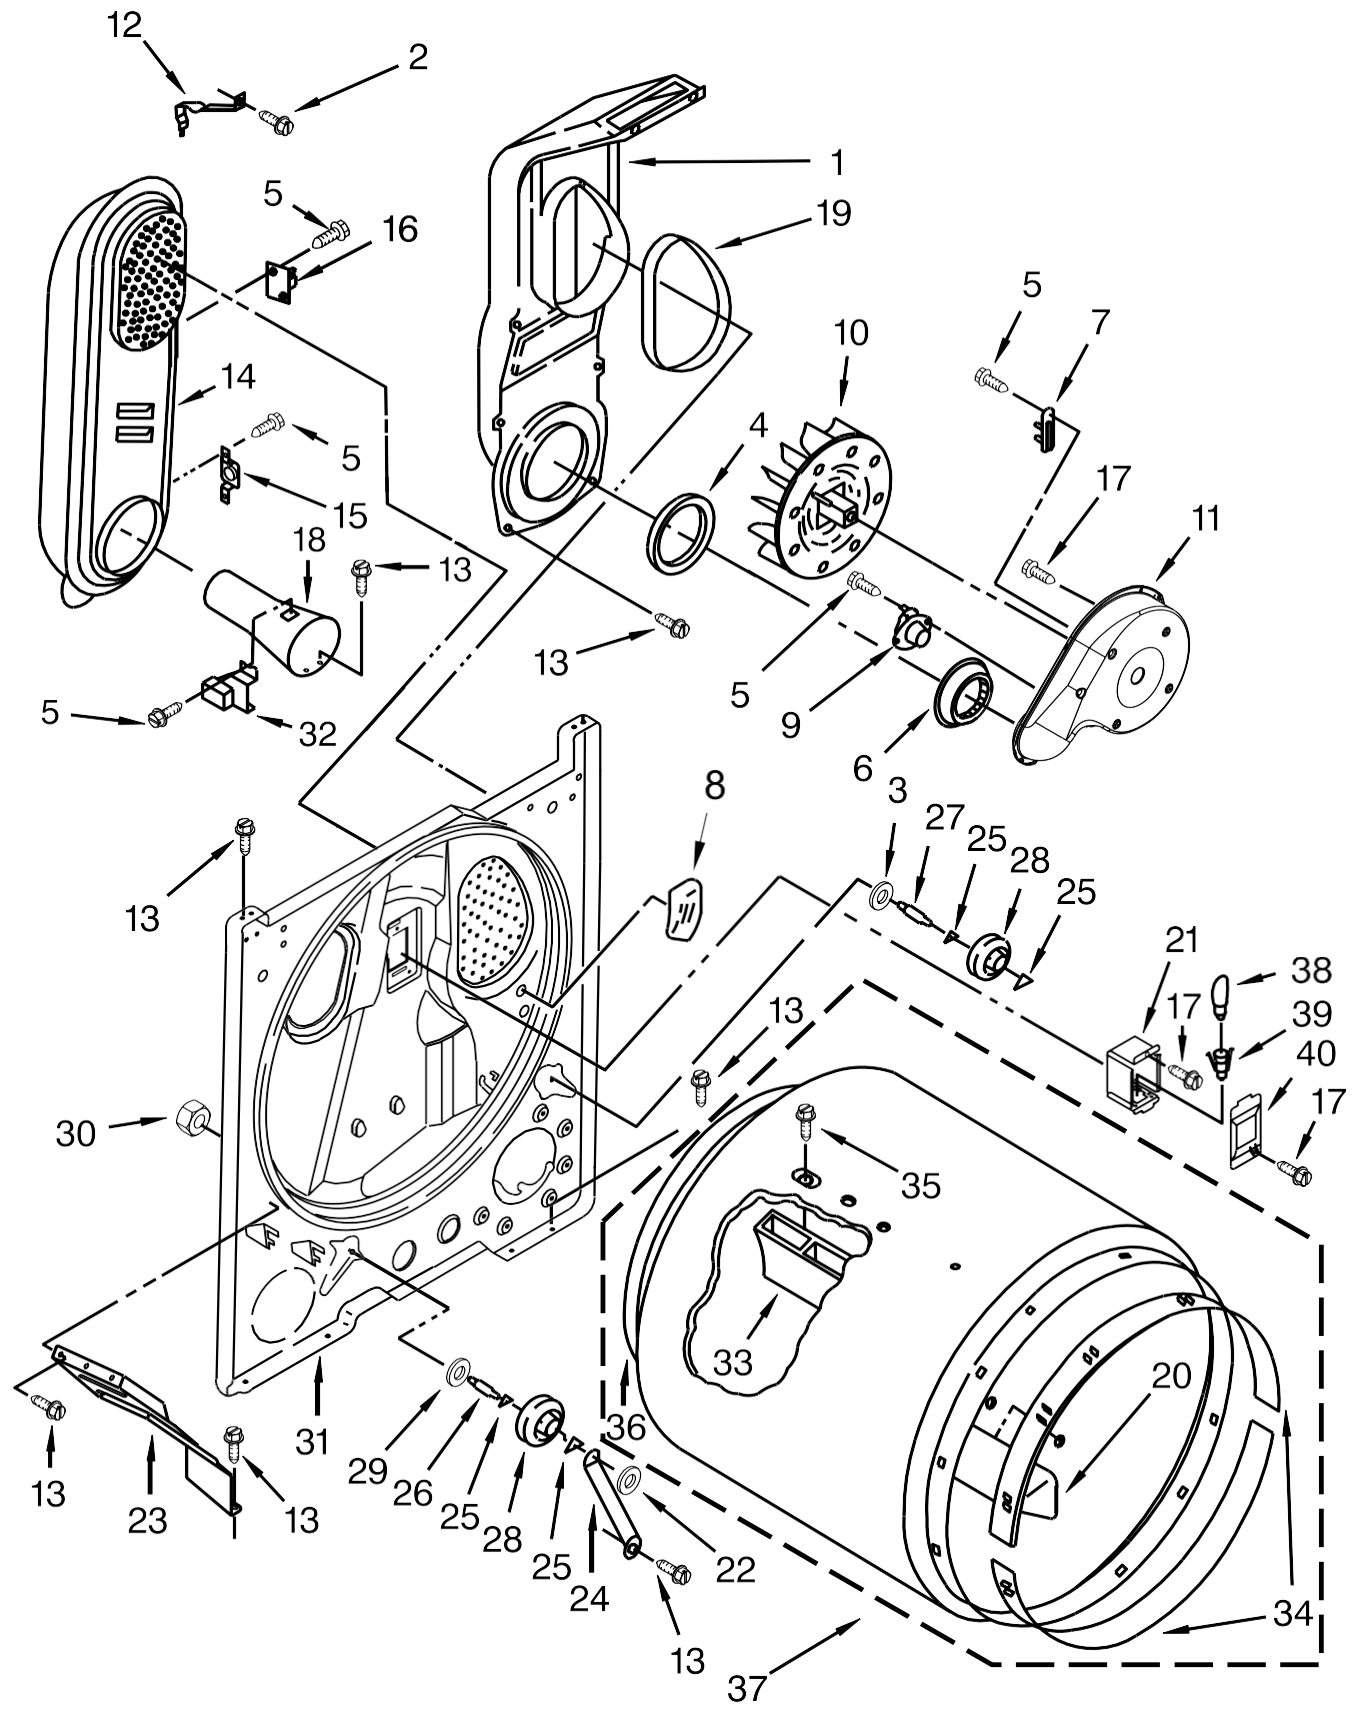

Secadora Maytag 7MMGDC300DW3

<u>Illus. No.</u>	<u>Part No.</u>	<u>Description</u>
1	348368	Assembly, Lint Chute
2	489463	Screw
3	3388703	Washer
4	347139	Seal, Lint Chute
5	90767	Screw
6	W10389567	Shield, Exhaust
7	3392519	Fuse, Thermal (91C)
8	W10681051	Pad, Sensor
9	8318268	Thermostat
10	694089	Wheel, Blower
11	8577230	Housing, Blower
12	3398161	Clip, Heater Box
13	3393008	Screw
14	8530285	Box, Heater (96C)

<u>Illus. No.</u>	<u>Part No.</u>	<u>Description</u>
15	W10423382	Thermostat, High Limit SPST (180F)
16	W10480709	Kit, Thermal Cut-Off (Includes Thermostat)
17	3390647	Screw
18	8066049	Funnel, Burner Light
19	339956	Seal
20	3403636	Baffle, Drum (Short)
21	8578825	Bracket, Drum Light
22	90296	Nut, Push On
23	3406022	Bracket, Bulkhead Chute
24	3976434	Bracket, Support
25	W10512946	Washer, Tri Ring
26	W10359270	Shaft, Drum Roller - Left Hand Thread

<u>Illus. No.</u>	<u>Part No.</u>	<u>Description</u>
27	W10359269	Shaft, Drum Roller - Right Hand Thread
28	W10314171	Roller, Support
29	348197	Washer
30	W10298789	Nut, Hex
31	3403414	Bulkhead
32	338906	Sensor, Radiant
33	692490	Baffle, Drum (Long)
34	692526	Bearing, Ring
35	W10219342	Screw
36	W10725245	Seal, Rear Drum
37	W10757750	Assembly, Drum (Complete)
38	3406124	Bulb, Light
39	W10214261	Socket, Light
40	3402841	Lens, Drum Lig