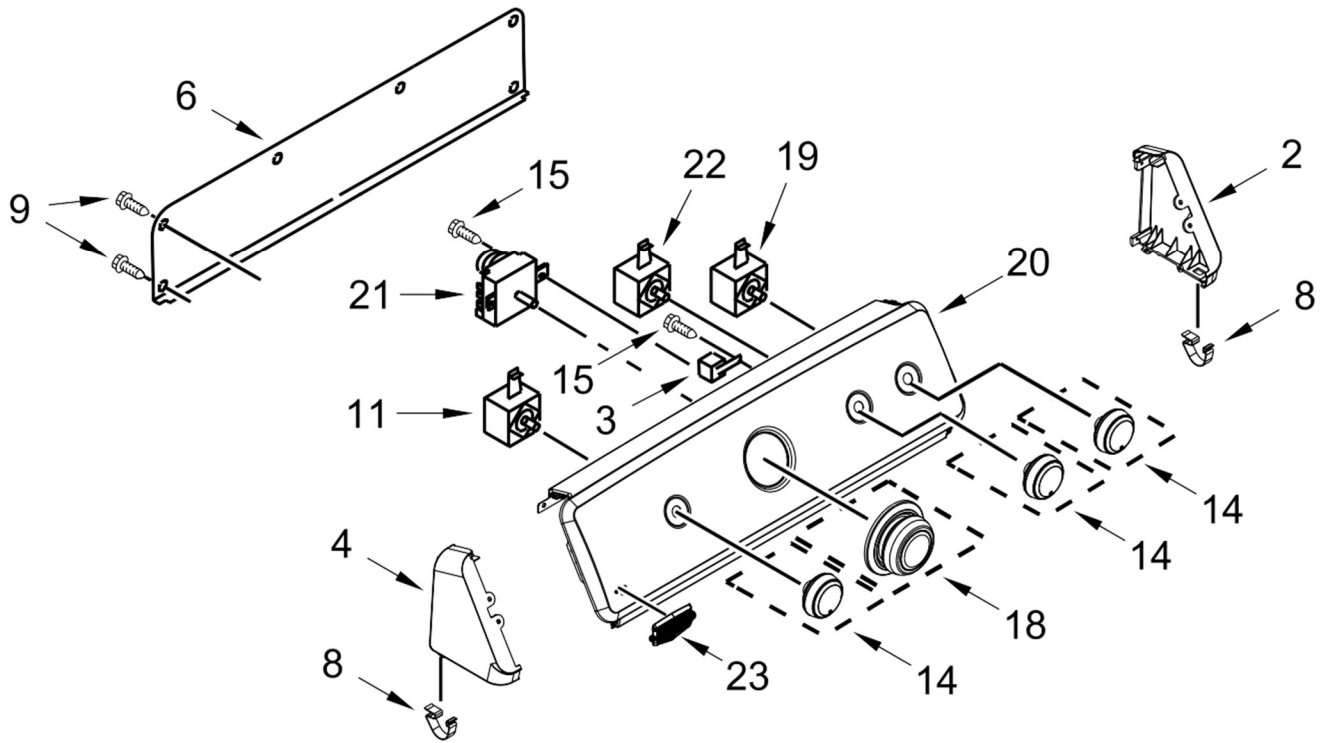

Secadora Maytag 7MMGDC300DW3

Secadora Maytag 7MMGDC300DW3

Illus. No.	Part No.	Description
1		Literature Parts
	W10652554	Use and Care Guide
	W10658640	Installation Instructions
	W10876321	Wiring Diagram
2		End Cap (Right)
	W10193821	White
3	694419	Buzzer, Mini
4		End Cap (Left)
	W10193824	White
5	W10476828	Control, Electronic
6	W10103406	Panel, Rear (Console)
7	W10865740	Harness, Wiring

Illus. No.	Part No.	Description
8	8312709	Clip, Console
9	693995	Screw
10		Lint Screen
	W10717210	White
11	3405156	Switch, Rotary (2 POS)
12	8533971	Screw
13	688983	Screw
14		Assembly, Control Knob
	W10562155	Grey
15	3348629	Screw
16		Top
	W10225059	White
17	W10316616	Seal, Foam

Illus. No.	Part No.	Description
18		Assembly, Timer Knob
	W10558463	Grey
19	W10117655	Switch, Push To Start
20		Console
	W10643298	White
21	W10185992	Timer Assembly (60 Hz.)
22	8530169	Switch, Rotary Temperature
23	W10199708	Badge

Secadora Maytag 7MMGDC300DW3

Secadora Maytag 7MMGDC300DW3

<u>Illus. No.</u>	<u>Part No.</u>	<u>Description</u>
1	3390631	Screw
2	343641	Screw
3	8533974	Screw
4	W10529197	Bezel, Door Catch
5	3396795	Cover, Terminal Block
6	W10121316	Clamp, Motor Mount
7	W10571724	Panel, Rear
8	W10567345	Plug, Strike
9	W10529198	Cover, Door Catch
10	W10569603	Switch, Door
11	697773	Screw
12	344020	Cord, Power
13	341029	Clamp, Pipe
14	3404413	Plug, Hole (White)
15	W10775448	Clip, Front Panel
16	W10561321	Foot, Dryer