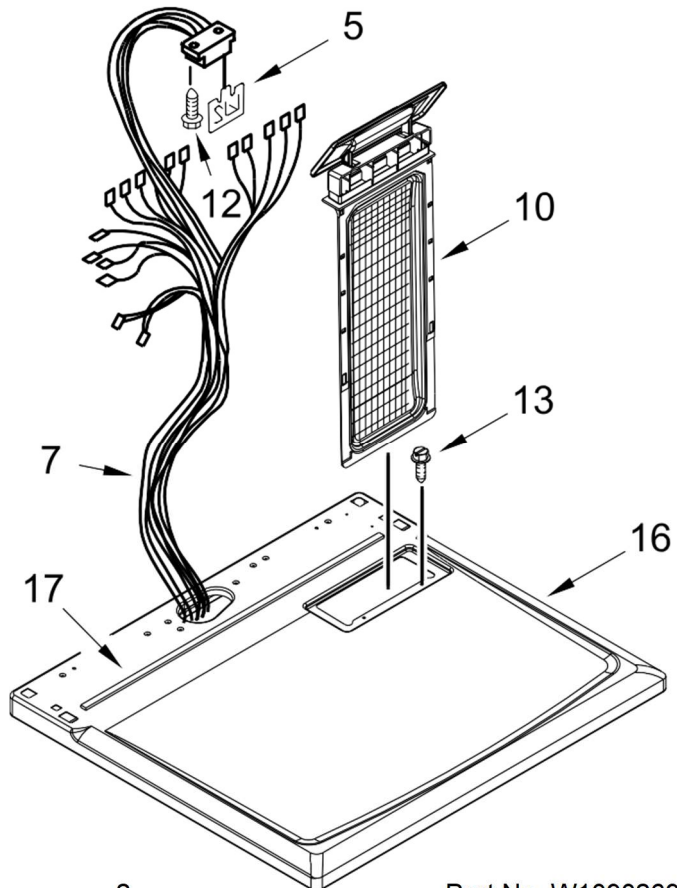

Secadora Maytag 7MMGDC300DW3

Secadora Maytag 7MMGDC300DW3

Illus. No.	Part No.	Description
1		Literature Parts
	W10652554	Use and Care Guide
	W10658640	Installation Instructions
	W10876321	Wiring Diagram
2		End Cap (Right)
	W10193821	White
3	694419	Buzzer, Mini
4		End Cap (Left)
	W10193824	White
5	W10476828	Control, Electronic
6	W10103406	Panel, Rear (Console)
7	W10865740	Harness, Wiring

Illus. No.	Part No.	Description
8	8312709	Clip, Console
9	693995	Screw
10		Lint Screen
	W10717210	White
11	3405156	Switch, Rotary (2 POS)
12	8533971	Screw
13	688983	Screw
14		Assembly, Control Knob
	W10562155	Grey
15	3348629	Screw
16		Top
	W10225059	White
17	W10316616	Seal, Foam

Illus. No.	Part No.	Description
18		Assembly, Timer Knob
	W10558463	Grey
19	W10117655	Switch, Push To Start
20		Console
	W10643298	White
21	W10185992	Timer Assembly (60 Hz.)
22	8530169	Switch, Rotary Temperature
23	W10199708	Badge

Secadora Maytag 7MMGDC300DW3

Secadora Maytag 7MMGDC300DW3

<u>Illus. No.</u>	<u>Part No.</u>	<u>Description</u>
1	3390631	Screw
2	343641	Screw
3	8533974	Screw
4	W10529197	Bezel, Door Catch
5	3396795	Cover, Terminal Block
6	W10121316	Clamp, Motor Mount
7	W10571724	Panel, Rear
8	W10567345	Plug, Strike
9	W10529198	Cover, Door Catch
10	W10569603	Switch, Door
11	697773	Screw
12	344020	Cord, Power
13	341029	Clamp, Pipe
14	3404413	Plug, Hole (White)
15	W10775448	Clip, Front Panel
16	W10561321	Foot, Dryer