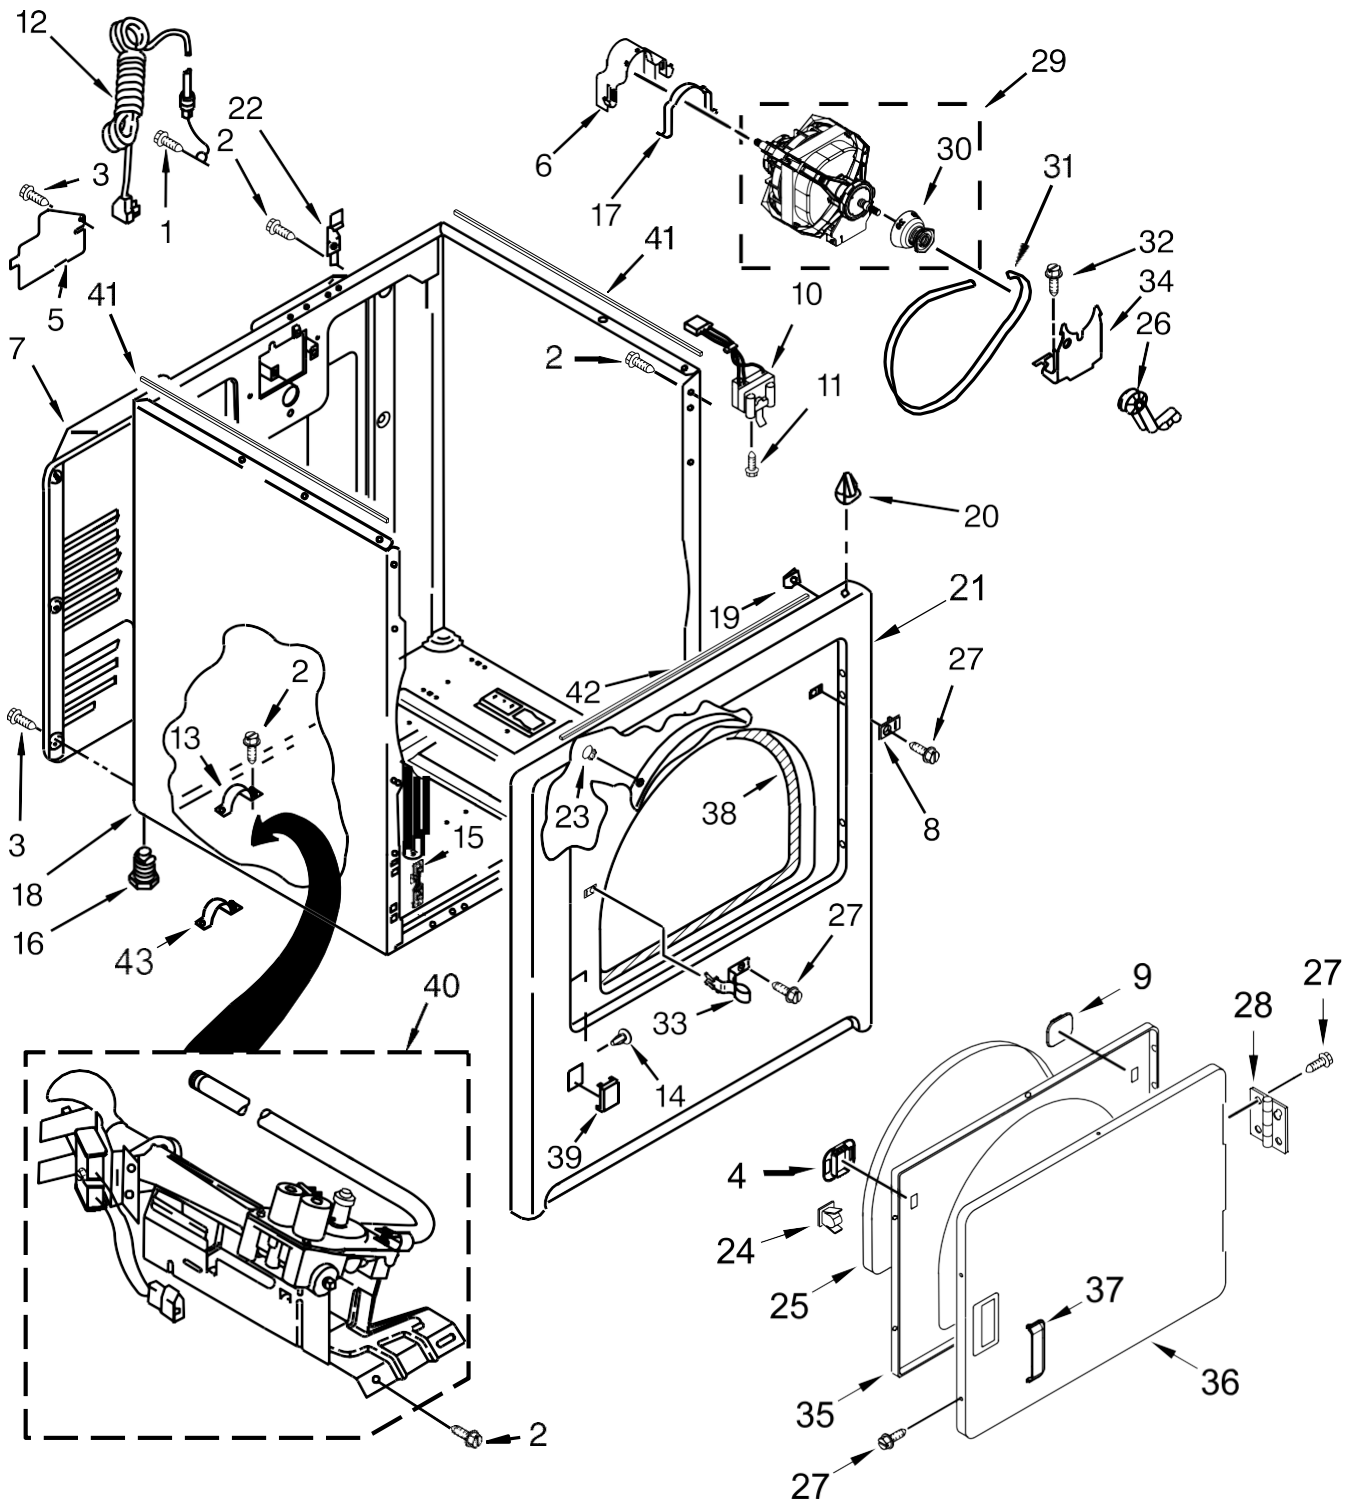

Secadora Maytag 7MMGDC300DW3

Secadora Maytag 7MMGDC300DW3

Illus. No.	Part No.	Description
1		Literature Parts
	W10652554	Use and Care Guide
	W10658640	Installation Instructions
	W10876321	Wiring Diagram
2		End Cap (Right)
	W10193821	White
3	694419	Buzzer, Mini
4		End Cap (Left)
	W10193824	White
5	W10476828	Control, Electronic
6	W10103406	Panel, Rear (Console)
7	W10865740	Harness, Wiring

Illus. No.	Part No.	Description
8	8312709	Clip, Console
9	693995	Screw
10		Lint Screen
	W10717210	White
11	3405156	Switch, Rotary (2 POS)
12	8533971	Screw
13	688983	Screw
14		Assembly, Control Knob
	W10562155	Grey
15	3348629	Screw
16		Top
	W10225059	White
17	W10316616	Seal, Foam

Illus. No.	Part No.	Description
18		Assembly, Timer Knob
	W10558463	Grey
19	W10117655	Switch, Push To Start
20		Console
	W10643298	White
21	W10185992	Timer Assembly (60 Hz.)
22	8530169	Switch, Rotary Temperature
23	W10199708	Badge

Secadora Maytag 7MMGDC300DW3

Secadora Maytag 7MMGDC300DW3

<u>Illus. No.</u>	<u>Part No.</u>	<u>Description</u>
1	3390631	Screw
2	343641	Screw
3	8533974	Screw
4	W10529197	Bezel, Door Catch
5	3396795	Cover, Terminal Block
6	W10121316	Clamp, Motor Mount
7	W10571724	Panel, Rear
8	W10567345	Plug, Strike
9	W10529198	Cover, Door Catch
10	W10569603	Switch, Door
11	697773	Screw
12	344020	Cord, Power
13	341029	Clamp, Pipe
14	3404413	Plug, Hole (White)
15	W10775448	Clip, Front Panel
16	W10561321	Foot, Dryer