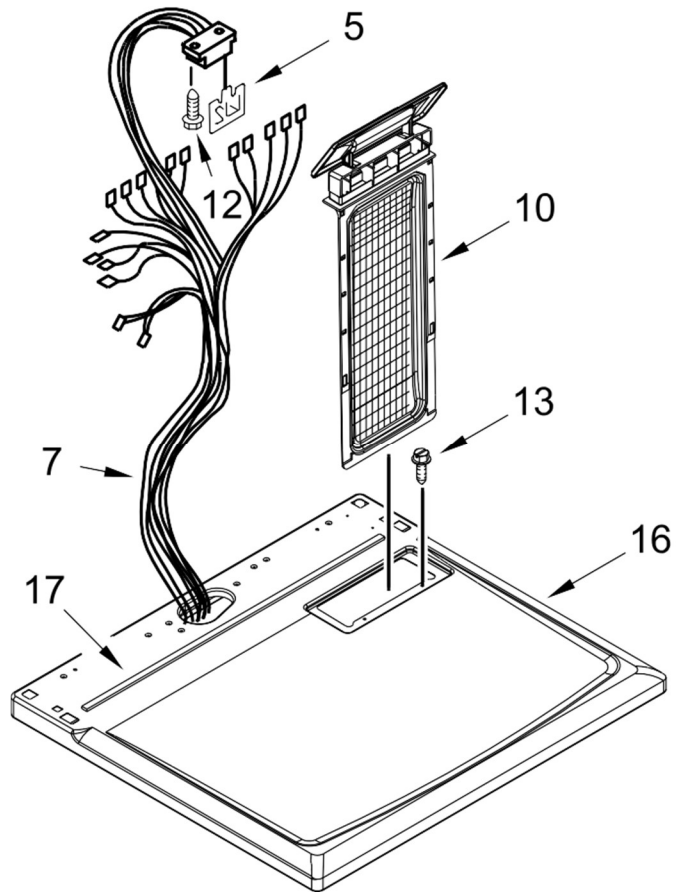

**29" GAS DRYER**

**MODELS:**

7MMGDC300DW4 (White) (Blanco)

<u>Illus. No.</u>	<u>Part No.</u>	<u>Description</u>	<u>Illus. No.</u>	<u>Part No.</u>	<u>Description</u>	<u>Illus. No.</u>	<u>Part No.</u>	<u>Description</u>
1		Literature Parts	8	8312709	Clip, Console	17	W10316529	Seal, Foam
	W10652554	Use and Care Guide	9	693995	Screw	18		Assembly, Timer Knob
	W10658640	Installation Instructions	10		Lint Screen		W10558463	Grey
	W10876321	Wiring Diagram		W11451394	White	19	W10117655	Switch, Push To Start
2	End Cap (Right)W10193821		11	3405156	Switch, Rotary (2 POS)	20		Console
	White		12	8533971	Screw		W10643298	White
3	694419	Buzzer, Mini	13	688983	Screw	21	W10185992	Timer Assembly (60 Hz.)
4		End Cap (Left)	14		Assembly, Control Knob	22	8530169	Switch, Rotary Temperature
	W10193824	White		W10562155	Grey	23	W10199708	Badge
5	W10476828	Control, Electronic	15	3348629	Screw			
6	W10103406	Panel, Rear (Console)	16		Top			
7	W10865740	Harness, Wiring		W10225059	White			

**Illus.**  
**No.**    **Part No.**    **Description**

1	3390631	Screw
2	343641	Screw
3	693995	Screw
4	W10529197	Bezel, Door Catch
5	3396795	Cover, Terminal Block
6	W10121316	Clamp, Motor Mount
7	W10571724	Panel, Rear
8	W10567345	Plug, Strike
9	W10529198	Cover, Door Catch
10	W10569603	Switch, Door
11	697773	Screw
12	W10869141	Cord, Power
13	341029	Clamp, Pipe
14	W11308618	Cover, Hinge Hole
15	W10775448	Clip, Front Panel
16	W10561321	Foot, Dryer

**Illus.**  
**No.**    **Part No.**    **Description**

31	W10198086	Belt, Drive
32	3400500	Bolt
33	W11224633	Strike, Door
34	348780	Base, Motor
35	W10463967	Door, Inner
36		Door, Front
	W10714510	White
37		Handle, Door
	W10714516	White
38	W10803476	Assembly, Seal and Bearing
39		Plug, Front Panel
	8564457	White
40	8318272	Burner Assembly (60 Hz) (Type 1) (White Rodgers)
41	W10316529	Seal, Foam
42	W10316619	Seal, Spill Guard