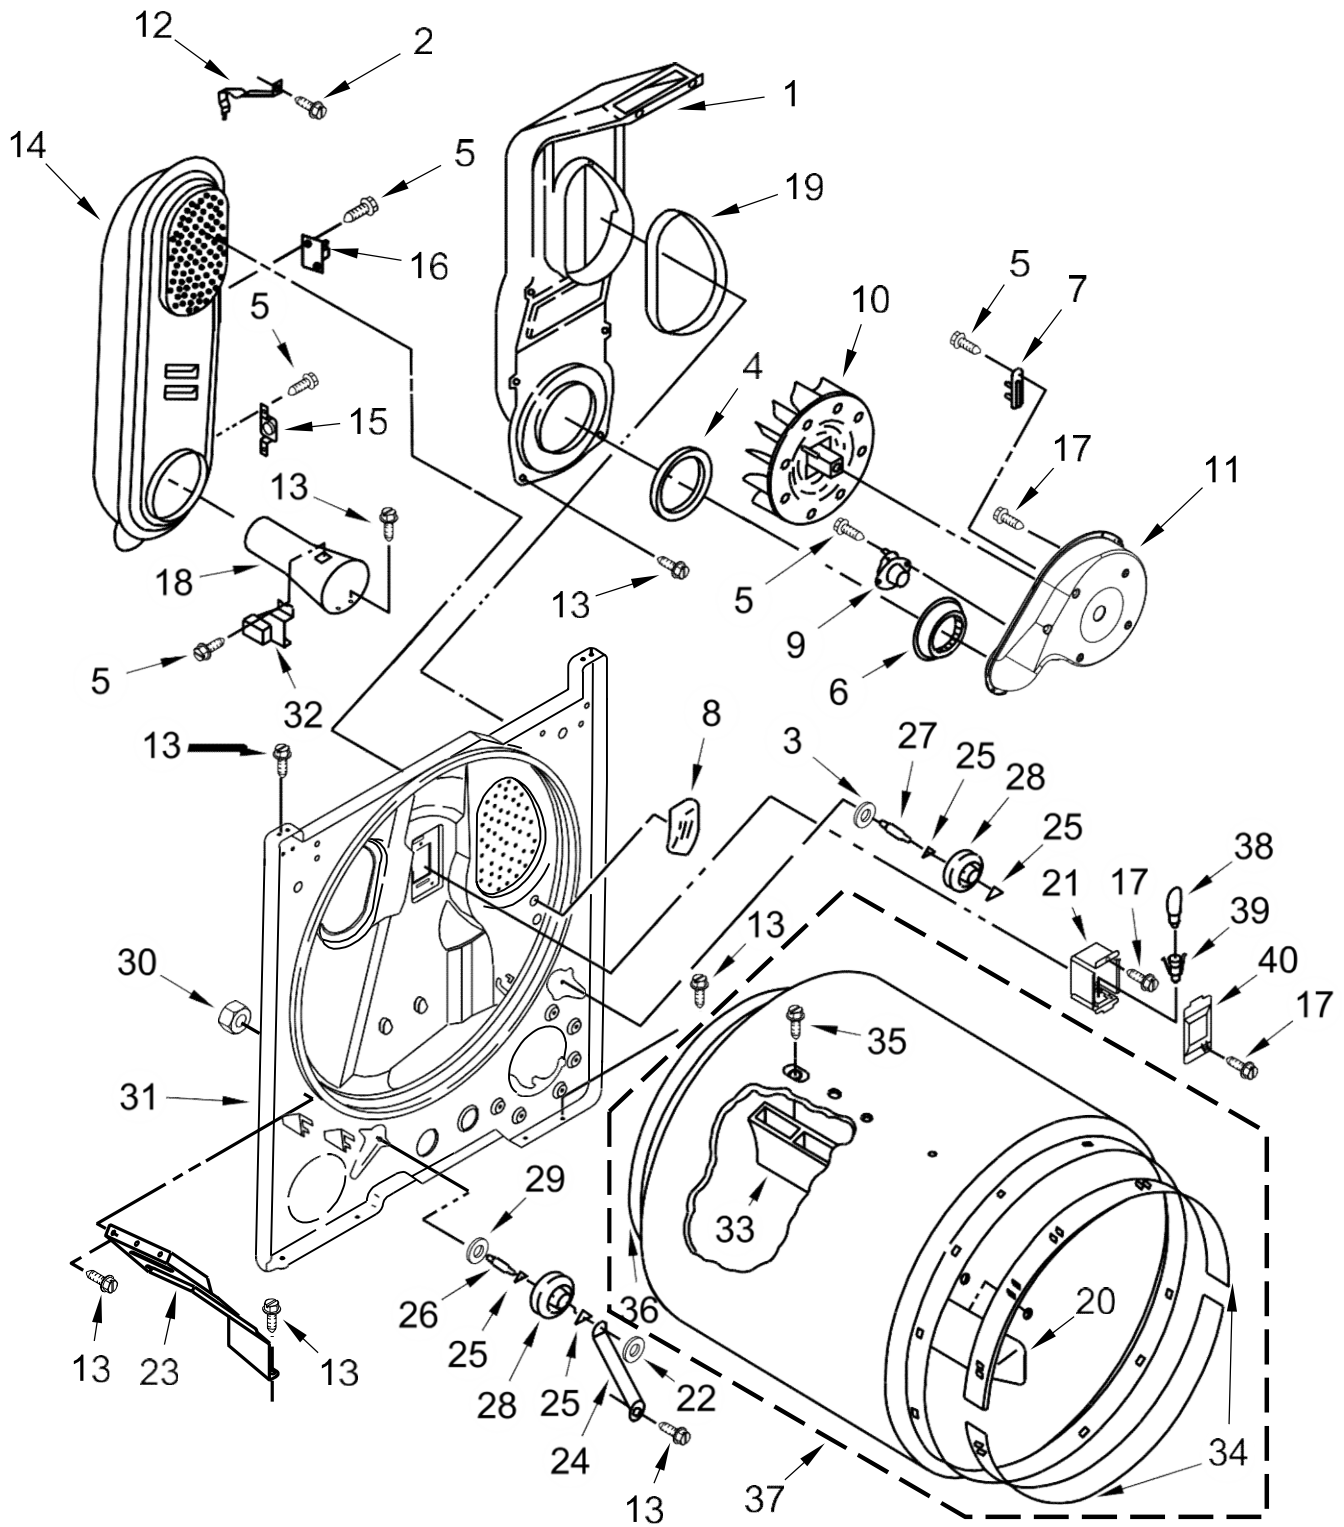

**29" GAS DRYER**

**MODELS:**

7MMGDC300DW4 (White) (Blanco)

<u>Illus. No.</u>	<u>Part No.</u>	<u>Description</u>	<u>Illus. No.</u>	<u>Part No.</u>	<u>Description</u>	<u>Illus. No.</u>	<u>Part No.</u>	<u>Description</u>
1		Literature Parts	8	8312709	Clip, Console	17	W10316529	Seal, Foam
	W10652554	Use and Care Guide	9	693995	Screw	18		Assembly, Timer Knob
	W10658640	Installation Instructions	10		Lint Screen		W10558463	Grey
	W10876321	Wiring Diagram		W11451394	White	19	W10117655	Switch, Push To Start
2	End Cap (Right)W10193821		11	3405156	Switch, Rotary (2 POS)	20		Console
	White		12	8533971	Screw		W10643298	White
3	694419	Buzzer, Mini	13	688983	Screw	21	W10185992	Timer Assembly (60 Hz.)
4		End Cap (Left)	14		Assembly, Control Knob	22	8530169	Switch, Rotary Temperature
	W10193824	White		W10562155	Grey	23	W10199708	Badge
5	W10476828	Control, Electronic	15	3348629	Screw			
6	W10103406	Panel, Rear (Console)	16		Top			
7	W10865740	Harness, Wiring		W10225059	White			

**Illus.**  
**No.**    **Part No.**    **Description**

1	3390631	Screw
2	343641	Screw
3	693995	Screw
4	W10529197	Bezel, Door Catch
5	3396795	Cover, Terminal Block
6	W10121316	Clamp, Motor Mount
7	W10571724	Panel, Rear
8	W10567345	Plug, Strike
9	W10529198	Cover, Door Catch
10	W10569603	Switch, Door
11	697773	Screw
12	W10869141	Cord, Power
13	341029	Clamp, Pipe
14	W11308618	Cover, Hinge Hole
15	W10775448	Clip, Front Panel
16	W10561321	Foot, Dryer

**Illus.**  
**No.**    **Part No.**    **Description**

31	W10198086	Belt, Drive
32	3400500	Bolt
33	W11224633	Strike, Door
34	348780	Base, Motor
35	W10463967	Door, Inner
36		Door, Front
	W10714510	White
37		Handle, Door
	W10714516	White
38	W10803476	Assembly, Seal and Bearing
39		Plug, Front Panel
	8564457	White
40	8318272	Burner Assembly (60 Hz) (Type 1) (White Rodgers)
41	W10316529	Seal, Foam
42	W10316619	Seal, Spill Guard