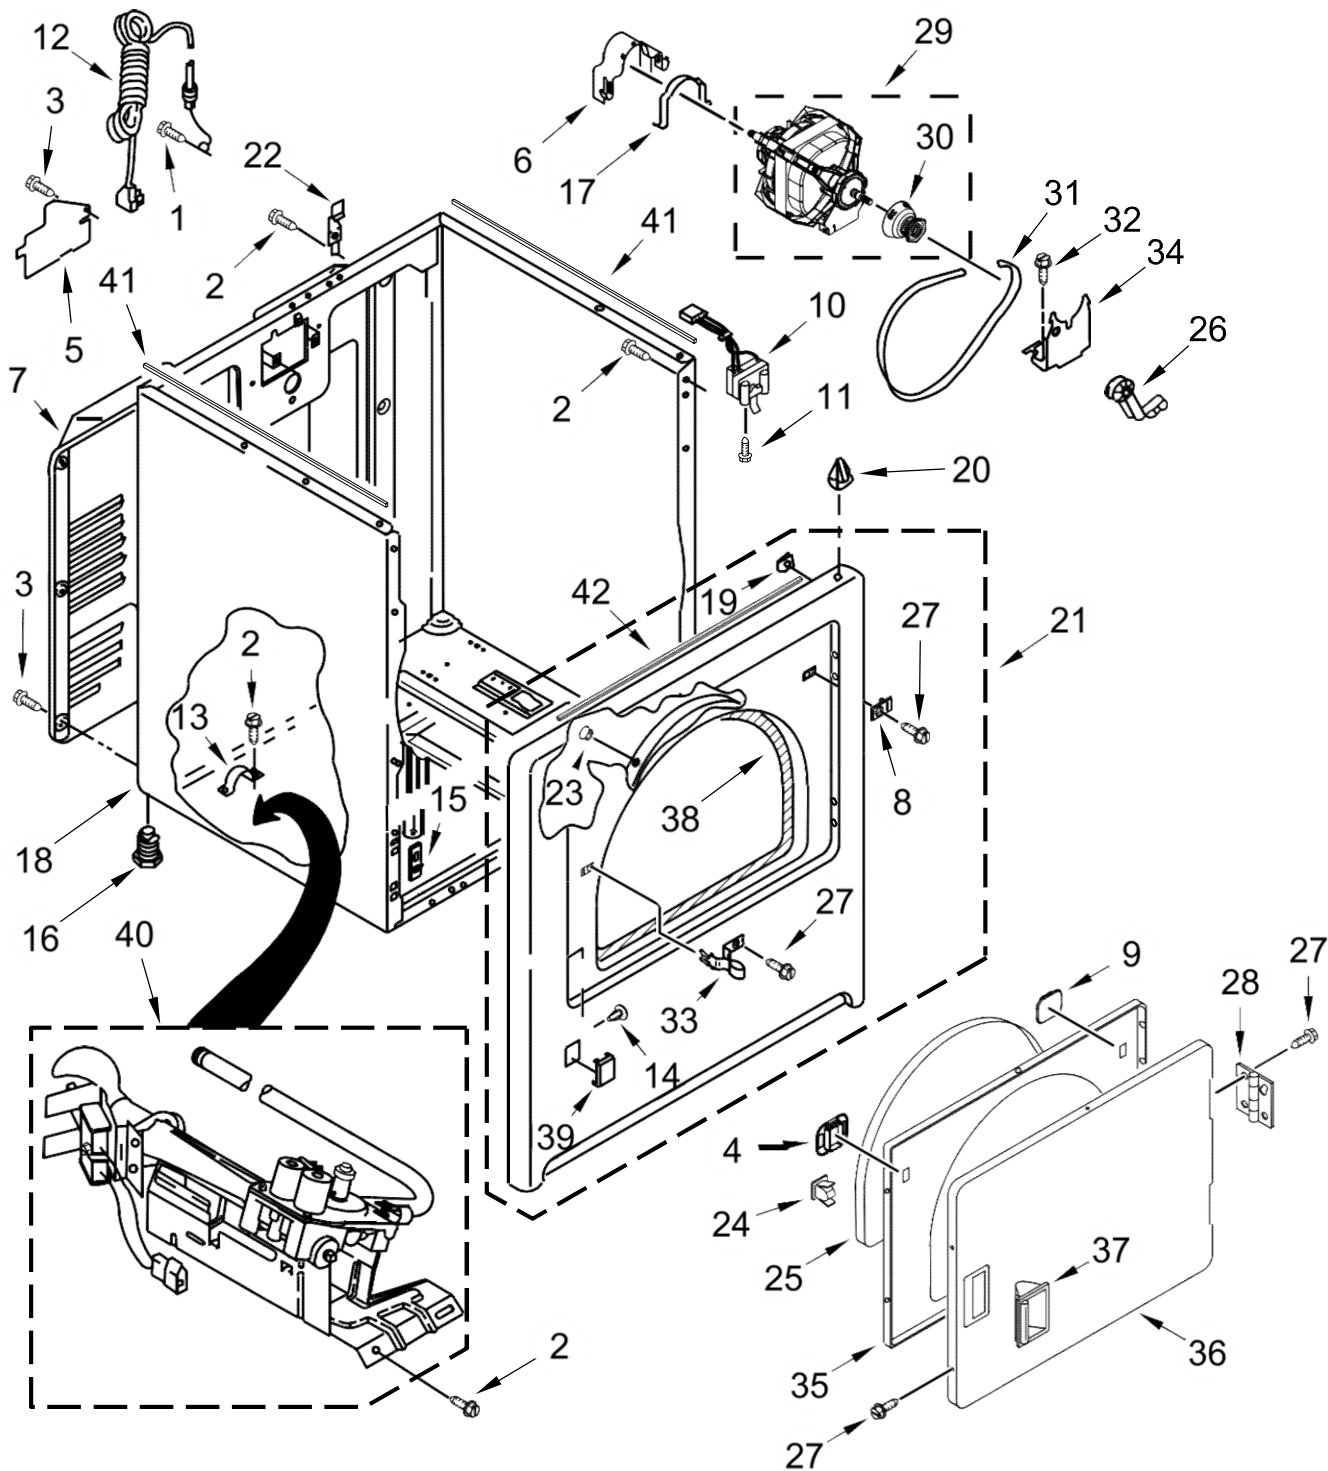

**29" GAS DRYER**

**MODELS:**

7MMGDC300DW4 (White) (Blanco)

<u>Illus. No.</u>	<u>Part No.</u>	<u>Description</u>	<u>Illus. No.</u>	<u>Part No.</u>	<u>Description</u>	<u>Illus. No.</u>	<u>Part No.</u>	<u>Description</u>
1		Literature Parts	8	8312709	Clip, Console	17	W10316529	Seal, Foam
	W10652554	Use and Care Guide	9	693995	Screw	18		Assembly, Timer Knob
	W10658640	Installation Instructions	10		Lint Screen		W10558463	Grey
	W10876321	Wiring Diagram		W11451394	White	19	W10117655	Switch, Push To Start
2	End Cap (Right)W10193821		11	3405156	Switch, Rotary (2 POS)	20		Console
	White		12	8533971	Screw		W10643298	White
3	694419	Buzzer, Mini	13	688983	Screw	21	W10185992	Timer Assembly (60 Hz.)
4		End Cap (Left)	14		Assembly, Control Knob	22	8530169	Switch, Rotary Temperature
	W10193824	White		W10562155	Grey	23	W10199708	Badge
5	W10476828	Control, Electronic	15	3348629	Screw			
6	W10103406	Panel, Rear (Console)	16		Top			
7	W10865740	Harness, Wiring		W10225059	White			

**Illus.**  
**No.**    **Part No.**    **Description**

1	3390631	Screw
2	343641	Screw
3	693995	Screw
4	W10529197	Bezel, Door Catch
5	3396795	Cover, Terminal Block
6	W10121316	Clamp, Motor Mount
7	W10571724	Panel, Rear
8	W10567345	Plug, Strike
9	W10529198	Cover, Door Catch
10	W10569603	Switch, Door
11	697773	Screw
12	W10869141	Cord, Power
13	341029	Clamp, Pipe
14	W11308618	Cover, Hinge Hole
15	W10775448	Clip, Front Panel
16	W10561321	Foot, Dryer

**Illus.**  
**No.**    **Part No.**    **Description**

17	3404162	Clamp, Motor (With Shield)
18		Cabinet
	8530603	White
19	98234	Clip, Ground
20	8066092	Lock, Front Top
21		Panel, Front
	W10664698	White
22	8066217	Hinge, Top
23	685203	Clip, Felt Pad
24	W11224630	Assembly, Door Catch
25	W10730752	Seal, Door
26	691366	Idler Assembly
27	342055	Screw
28	W10362431	Assembly, Hinge and Pin
29	W10396032	Assembly, Motor
30	8066184	Pulley, Motor