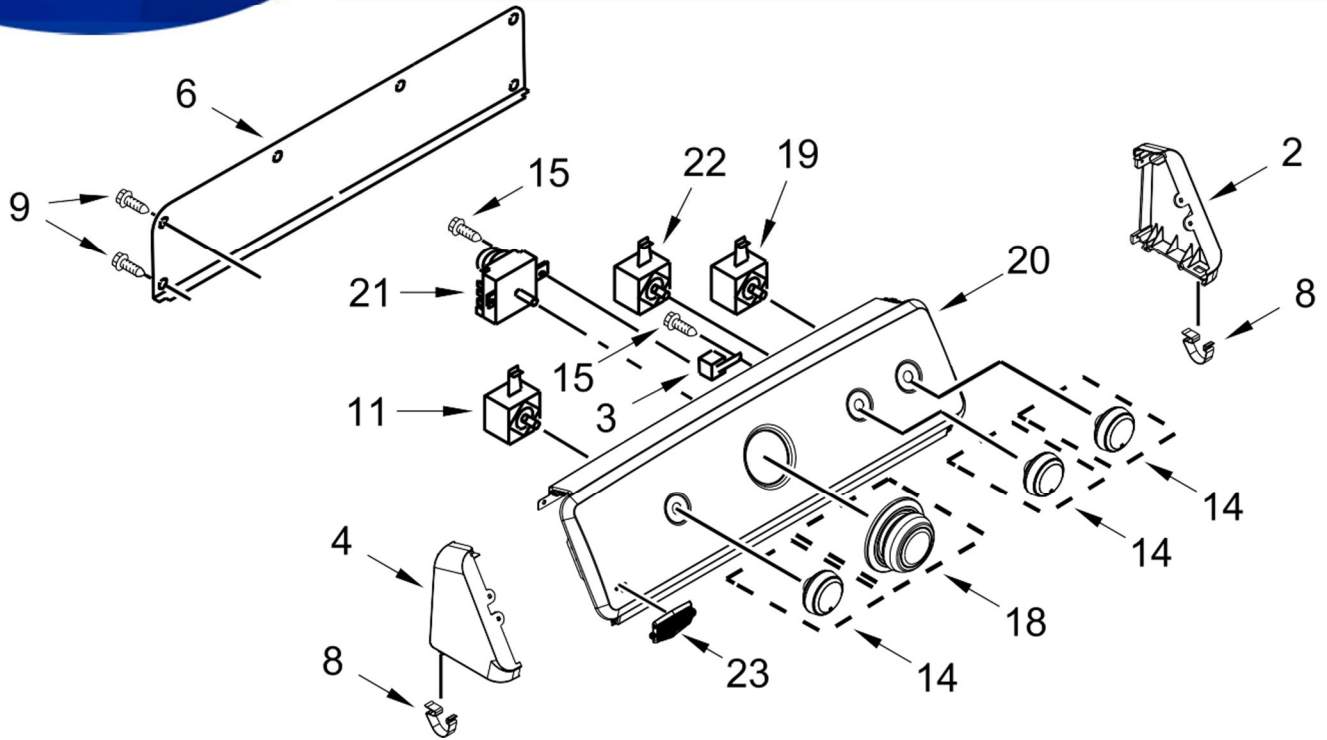

**29" GAS DRYER**

**MODELS:**

7MMGDC300DW4 (White) (Blanco)

<u>Illus. No.</u>	<u>Part No.</u>	<u>Description</u>	<u>Illus. No.</u>	<u>Part No.</u>	<u>Description</u>	<u>Illus. No.</u>	<u>Part No.</u>	<u>Description</u>
1		Literature Parts	8	8312709	Clip, Console	17	W10316529	Seal, Foam
	W10652554	Use and Care Guide	9	693995	Screw	18		Assembly, Timer Knob
	W10658640	Installation Instructions	10		Lint Screen		W10558463	Grey
	W10876321	Wiring Diagram		W11451394	White	19	W10117655	Switch, Push To Start
2	End Cap (Right)W10193821		11	3405156	Switch, Rotary (2 POS)	20		Console
	White		12	8533971	Screw		W10643298	White
3	694419	Buzzer, Mini	13	688983	Screw	21	W10185992	Timer Assembly (60 Hz.)
4		End Cap (Left)	14		Assembly, Control Knob	22	8530169	Switch, Rotary Temperature
	W10193824	White		W10562155	Grey	23	W10199708	Badge
5	W10476828	Control, Electronic	15	3348629	Screw			
6	W10103406	Panel, Rear (Console)	16		Top			
7	W10865740	Harness, Wiring		W10225059	White			

**Illus.**  
**No.**    **Part No.**    **Description**

1	3390631	Screw
2	343641	Screw
3	693995	Screw
4	W10529197	Bezel, Door Catch
5	3396795	Cover, Terminal Block
6	W10121316	Clamp, Motor Mount
7	W10571724	Panel, Rear
8	W10567345	Plug, Strike
9	W10529198	Cover, Door Catch
10	W10569603	Switch, Door
11	697773	Screw
12	W10869141	Cord, Power
13	341029	Clamp, Pipe
14	W11308618	Cover, Hinge Hole
15	W10775448	Clip, Front Panel
16	W10561321	Foot, Dryer

**Illus.**  
**No.**    **Part No.**    **Description**

17	3404162	Clamp, Motor (With Shield)
18		Cabinet
	8530603	White
19	98234	Clip, Ground
20	8066092	Lock, Front Top
21		Panel, Front
	W10664698	White
22	8066217	Hinge, Top
23	685203	Clip, Felt Pad
24	W11224630	Assembly, Door Catch
25	W10730752	Seal, Door
26	691366	Idler Assembly
27	342055	Screw
28	W10362431	Assembly, Hinge and Pin
29	W10396032	Assembly, Motor
30	8066184	Pulley, Motor