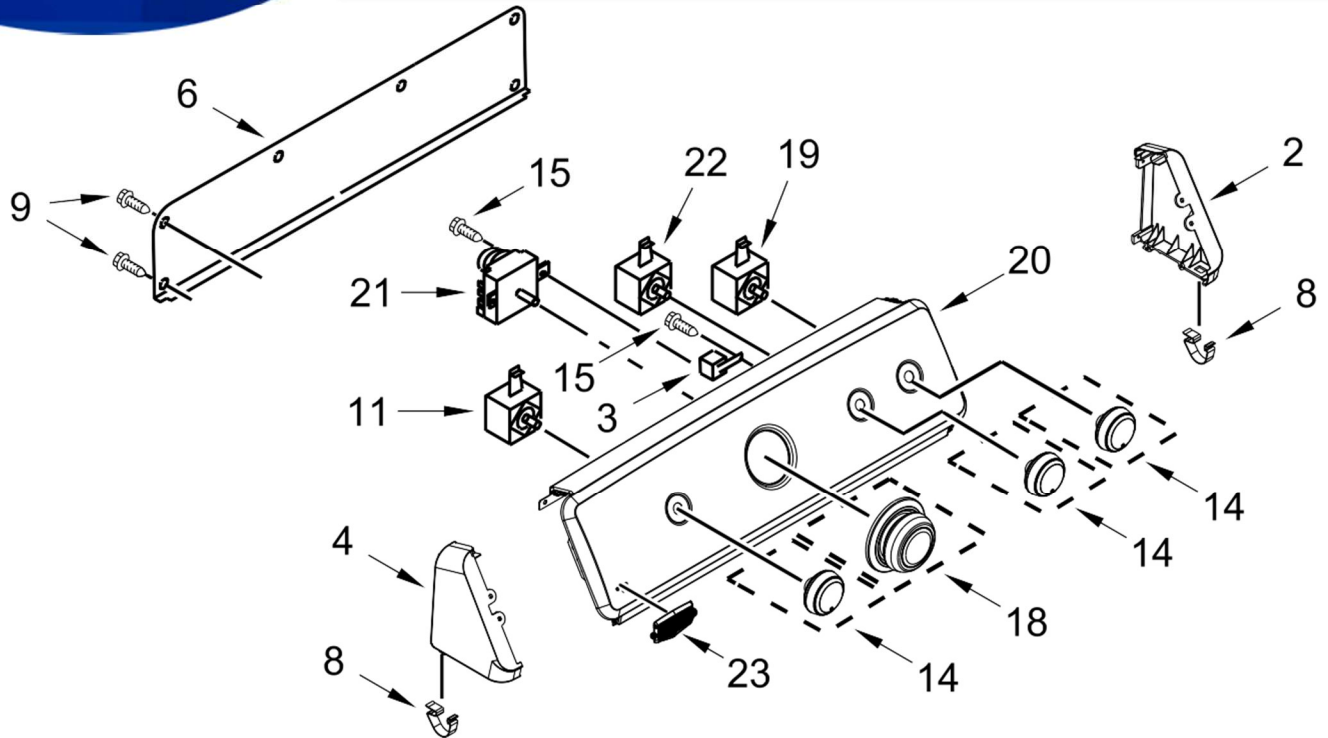

29" GAS DRYER

MODELS:

7MMGDC300DW5 (White) (Blanco)

<u>Illus. No.</u>	<u>Part No.</u>	<u>Description</u>
1		Literature Parts
	W10652554	Use and Care Guide
	W10658640	Installation Instructions
	W10876321	Wiring Diagram
2	End Cap (Right)W10193821	White
3	694419	Buzzer, Mini
4		End Cap (Left)
	W10193824	White
5	W10476828	Control, Electronic
6	W10103406	Panel, Rear (Console)
7	W11523104	Harness, Wiring

<u>Illus. No.</u>	<u>Part No.</u>	<u>Description</u>
8	8312709	Clip, Console
9	693995	Screw
10		Lint Screen
	W11451394	White
11	3405156	Switch, Rotary (2 POS)
12	8533971	Screw
13	688983	Screw
14		Assembly, Control Knob
	W10562155	Grey
15	3348629	Screw
16		Top
	W10225059	White

Illus.
No. **Part No.** **Description**

1	3390631	Screw
2	343641	Screw
3	693995	Screw
4	W10529197	Bezel, Door Catch
5	8558833	Cover, Terminal Block
6	W10121316	Clamp, Motor Mount
7	W11598681	Panel, Rear
8	W10567345	Plug, Strike
9	W10529198	Cover, Door Catch
10	W10569603	Switch, Door
11	697773	Screw
12	W10869141	Cord, Power
13	341029	Clamp, Pipe
14	W11308618	White
15	W10775448	Clip, Front Panel
16	W10561321	Foot, Dryer