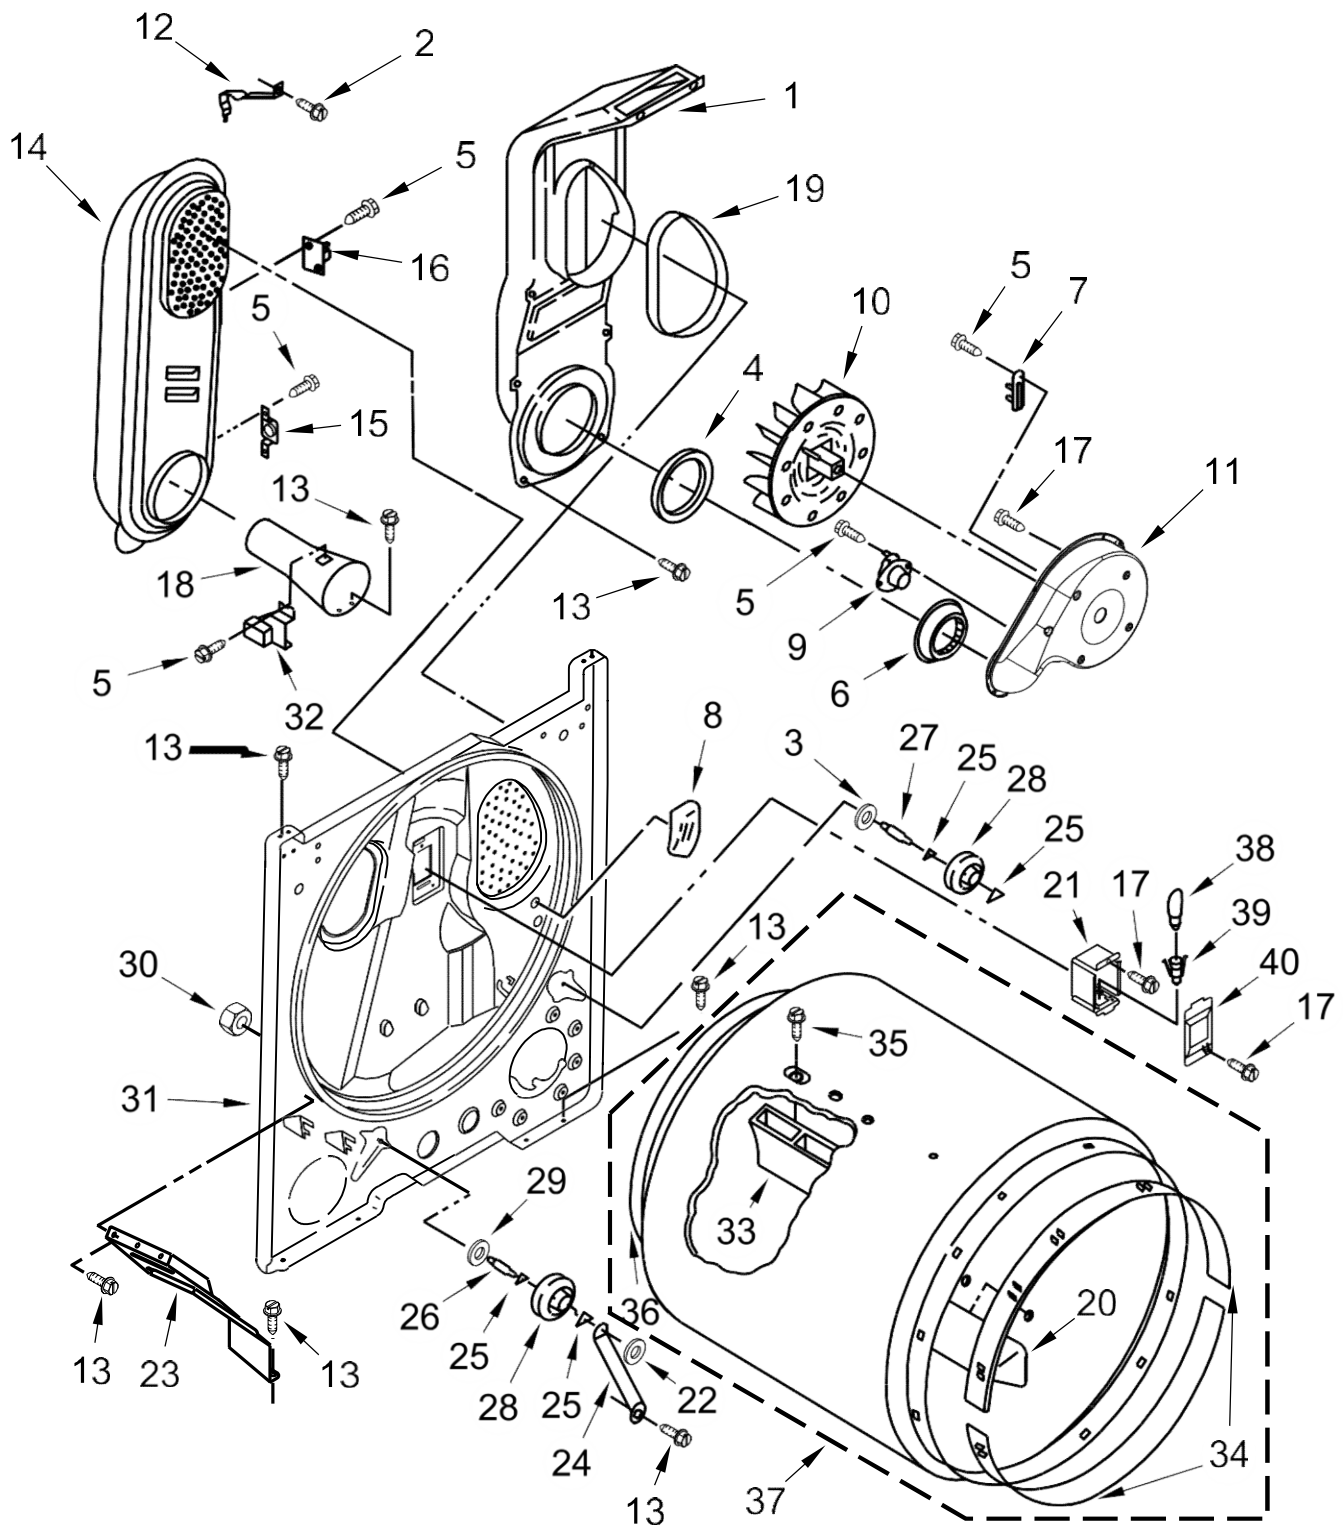

<u>Illus. No.</u>	<u>Part No.</u>	<u>Description</u>
17	W10316529	Seal, Foam
18		Assembly, Timer Knob
	W10558463	Grey
19	W10117655	Switch, Push To Start
20		Console
	W10643298	White
21	W10185992	Timer Assembly (60 Hz.)
22	8530169	Switch, Rotary Temperature
23	W10199708	Badge

Illus.
No. **Part No.** **Description**

1	3390631	Screw
2	343641	Screw
3	693995	Screw
4	W10529197	Bezel, Door Catch
5	8558833	Cover, Terminal Block
6	W10121316	Clamp, Motor Mount
7	W11598681	Panel, Rear
8	W10567345	Plug, Strike
9	W10529198	Cover, Door Catch
10	W10569603	Switch, Door
11	697773	Screw
12	W10869141	Cord, Power
13	341029	Clamp, Pipe
14	W11308618	White
15	W10775448	Clip, Front Panel
16	W10561321	Foot, Dryer

Illus.
No. **Part No.** **Description**

17	3404162	Clamp, Motor (With Shield)
18		Cabinet
	8530603	White
19	98234	Clip, Ground
20	8066092	Lock, Front Top
21		Panel, Front
	W10664698	White
22	8066217	Hinge, Top
23	685203	Clip, Felt Pad
24	W11224630	Assembly, Door Catch
25	W10730752	Seal, Door
26	691366	Idler Assembly
27	342055	Screw
28	W10362431	White
29	W10396032	Assembly, Motor
30	8066184	Pulley, Motor

Illus.
No. **Part No.** **Description**

31	W11575709	Belt, Drive
32	3400500	Bolt
33	W11224633	Strike, Door
34	348780	Base, Motor
35	W10463967	Door, Inner
36		Door, Front
	W10714510	White
37		Handle, Door
	W10714516	White
38	W10803476	Assembly, Seal and Bearing
39		Plug, Front Panel
	8564457	White
0	W11564940	Burner Assembly (60 Hz) (Type 1)
41	W10316529	Seal, Foam
42	W10316619	Seal, Spill Guard