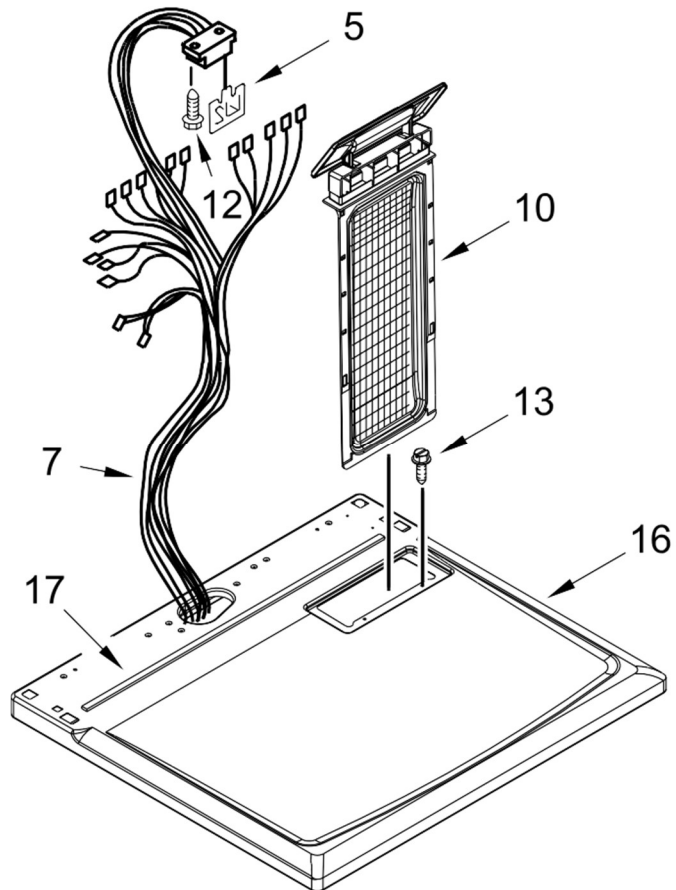

29" GAS DRYER

MODELS:

7MMGDC300DW5 (White) (Blanco)

<u>Illus. No.</u>	<u>Part No.</u>	<u>Description</u>
1		Literature Parts
	W10652554	Use and Care Guide
	W10658640	Installation Instructions
	W10876321	Wiring Diagram
2	End Cap (Right)W10193821	White
3	694419	Buzzer, Mini
4		End Cap (Left)
	W10193824	White
5	W10476828	Control, Electronic
6	W10103406	Panel, Rear (Console)
7	W11523104	Harness, Wiring

<u>Illus. No.</u>	<u>Part No.</u>	<u>Description</u>
8	8312709	Clip, Console
9	693995	Screw
10		Lint Screen
	W11451394	White
11	3405156	Switch, Rotary (2 POS)
12	8533971	Screw
13	688983	Screw
14		Assembly, Control Knob
	W10562155	Grey
15	3348629	Screw
16		Top
	W10225059	White

<u>Illus. No.</u>	<u>Part No.</u>	<u>Description</u>
17	W10316529	Seal, Foam
18		Assembly, Timer Knob
	W10558463	Grey
19	W10117655	Switch, Push To Start
20		Console
	W10643298	White
21	W10185992	Timer Assembly (60 Hz.)
22	8530169	Switch, Rotary Temperature
23	W10199708	Badge

Illus.
No. **Part No.** **Description**

1	3390631	Screw
2	343641	Screw
3	693995	Screw
4	W10529197	Bezel, Door Catch
5	8558833	Cover, Terminal Block
6	W10121316	Clamp, Motor Mount
7	W11598681	Panel, Rear
8	W10567345	Plug, Strike
9	W10529198	Cover, Door Catch
10	W10569603	Switch, Door
11	697773	Screw
12	W10869141	Cord, Power
13	341029	Clamp, Pipe
14	W11308618	White
15	W10775448	Clip, Front Panel
16	W10561321	Foot, Dryer