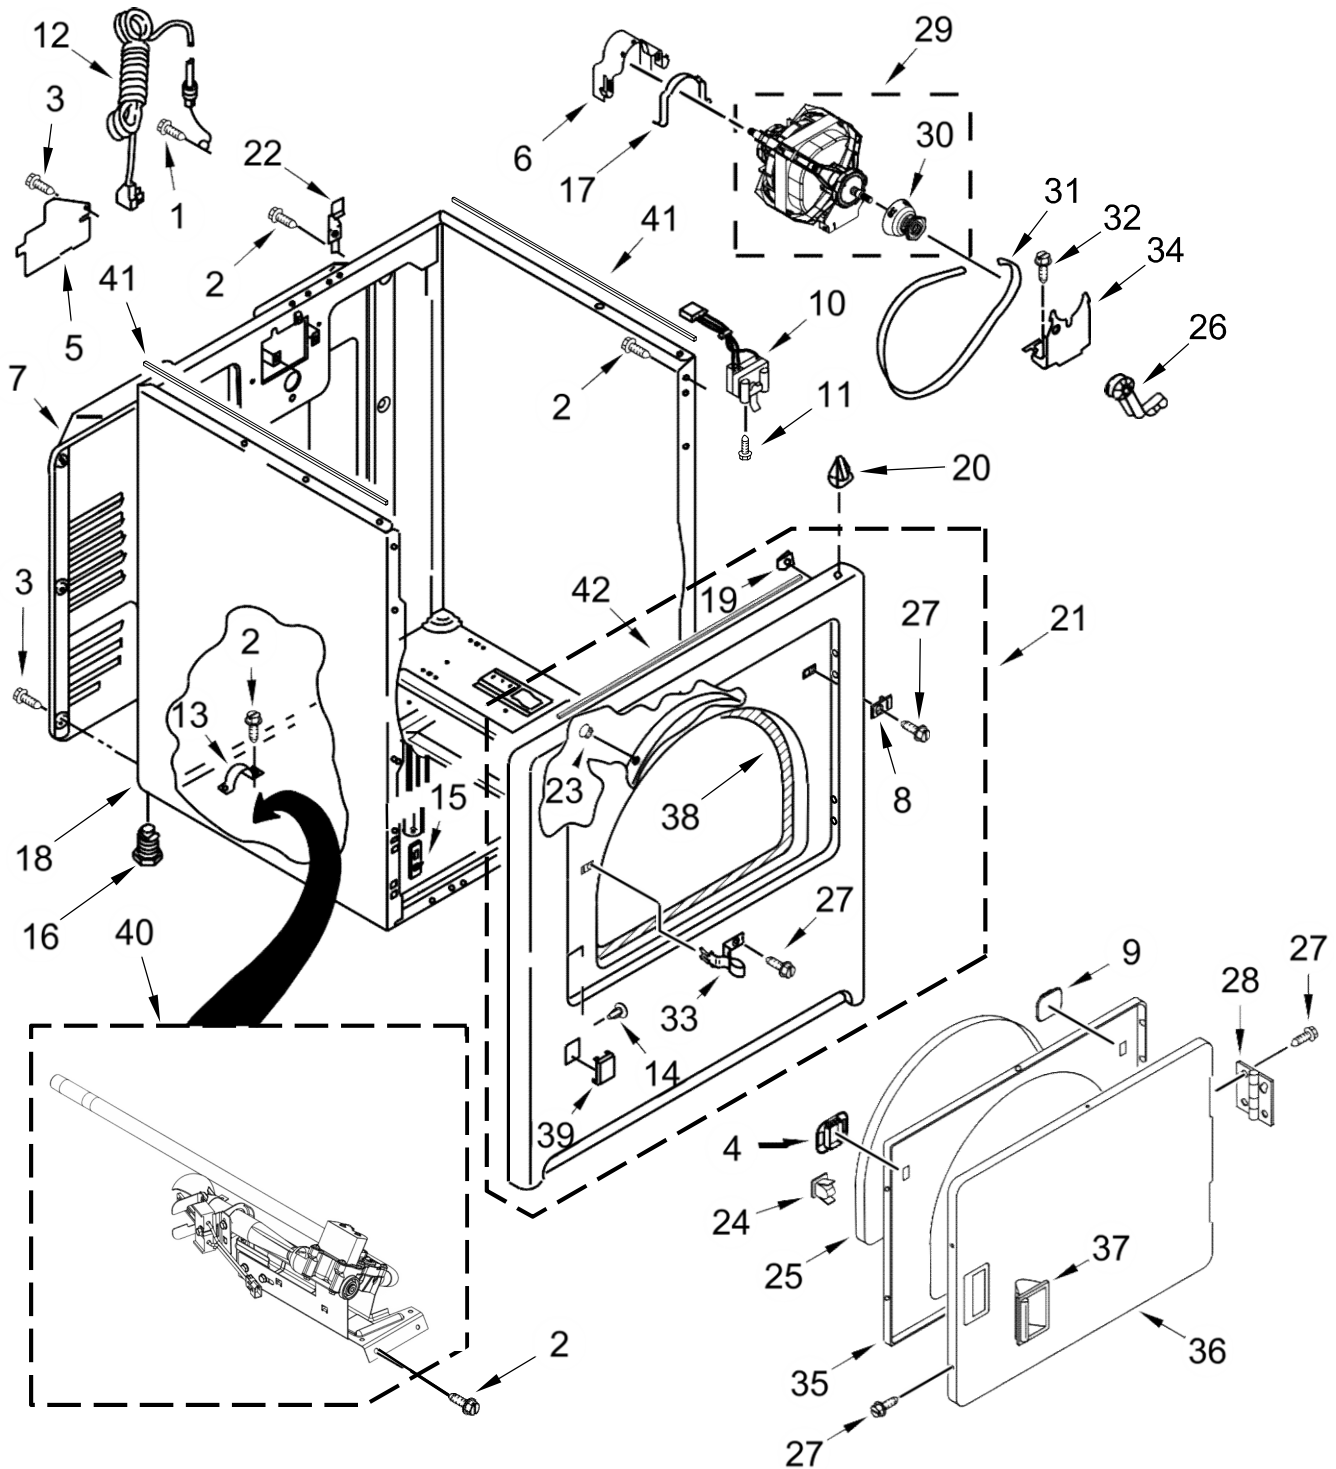

29" GAS DRYER

MODELS:

7MMGDC300DW5 (White) (Blanco)

<u>Illus. No.</u>	<u>Part No.</u>	<u>Description</u>
1		Literature Parts
	W10652554	Use and Care Guide
	W10658640	Installation Instructions
	W10876321	Wiring Diagram
2	End Cap (Right)W10193821	White
3	694419	Buzzer, Mini
4		End Cap (Left)
	W10193824	White
5	W10476828	Control, Electronic
6	W10103406	Panel, Rear (Console)
7	W11523104	Harness, Wiring

<u>Illus. No.</u>	<u>Part No.</u>	<u>Description</u>
8	8312709	Clip, Console
9	693995	Screw
10		Lint Screen
	W11451394	White
11	3405156	Switch, Rotary (2 POS)
12	8533971	Screw
13	688983	Screw
14		Assembly, Control Knob
	W10562155	Grey
15	3348629	Screw
16		Top
	W10225059	White

<u>Illus. No.</u>	<u>Part No.</u>	<u>Description</u>
17	W10316529	Seal, Foam
18		Assembly, Timer Knob
	W10558463	Grey
19	W10117655	Switch, Push To Start
20		Console
	W10643298	White
21	W10185992	Timer Assembly (60 Hz.)
22	8530169	Switch, Rotary Temperature
23	W10199708	Badge

Illus.
No. **Part No.** **Description**

1	3390631	Screw
2	343641	Screw
3	693995	Screw
4	W10529197	Bezel, Door Catch
5	8558833	Cover, Terminal Block
6	W10121316	Clamp, Motor Mount
7	W11598681	Panel, Rear
8	W10567345	Plug, Strike
9	W10529198	Cover, Door Catch
10	W10569603	Switch, Door
11	697773	Screw
12	W10869141	Cord, Power
13	341029	Clamp, Pipe
14	W11308618	White
15	W10775448	Clip, Front Panel
16	W10561321	Foot, Dryer