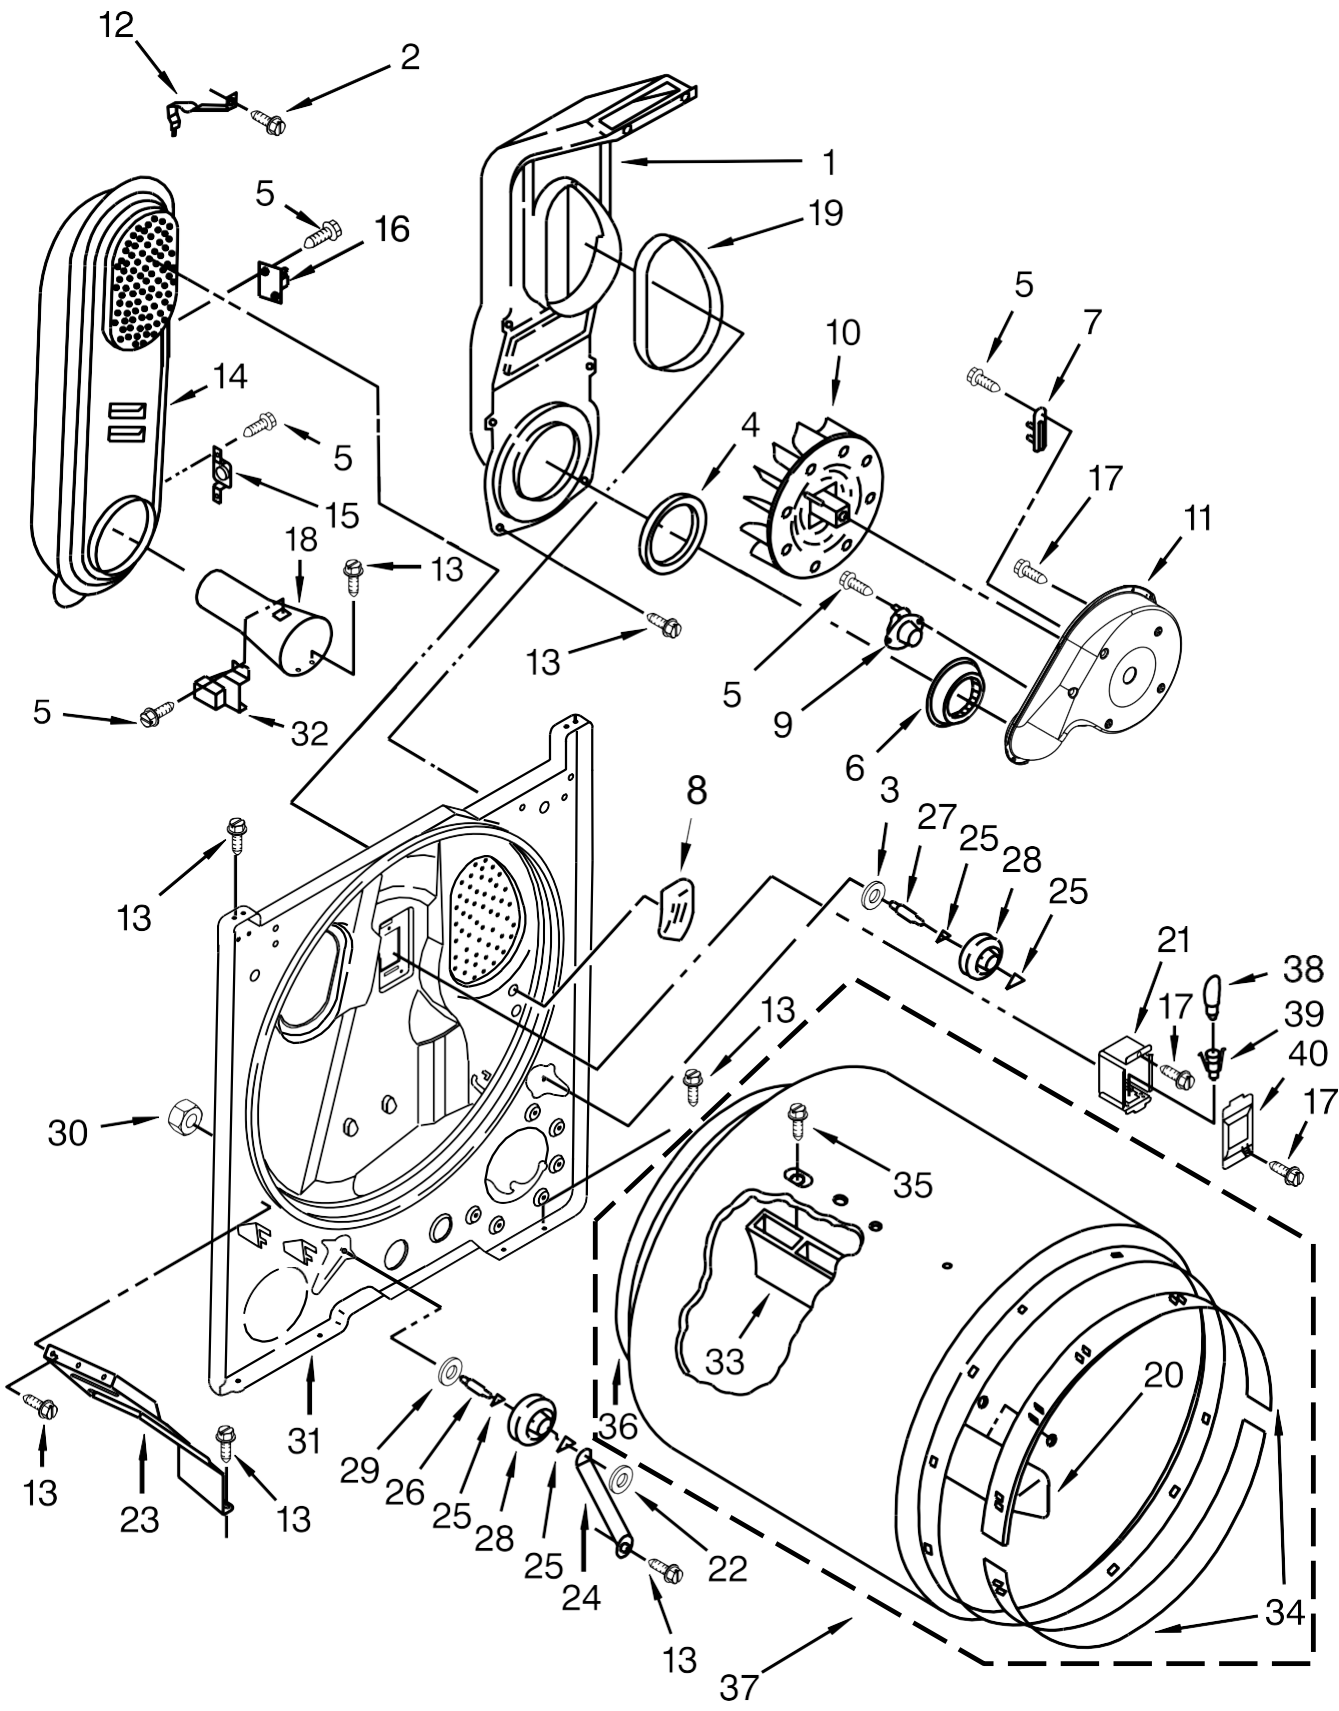

Secadora Maytag 7MMGDC400DW0

Secadora Maytag 7MMGDC400DW0

<u>Illus. No.</u>	<u>Part No.</u>	<u>Description</u>
1	348368	Assembly, Lint Chute
2	489463	Screw
3	3388703	Washer
4	347139	Seal, Lint Chute
5	90767	Screw
6	W10389567	Shield, Exhaust
7	3392519	Fuse, Thermal (91C)
8	3976479	Pad, Sensor
9	8318268	Thermostat
10	694089	Wheel, Blower
11	8577230	Housing, Blower
12	3398161	Clip, Heater Box
13	343641	Screw
14	8530285	Box, Heater (96C)
15	W10423382	Thermostat H.L SPST (180F)
16	3977394	Thermal Cut-Off

<u>Illus. No.</u>	<u>Part No.</u>	<u>Description</u>
17	3390647	Screw
18	8066049	Funnel, Burner Light
19	339956	Seal
20	3403636	Baffle, Drum (Short)
21	3977373	Bracket, Drum Light
22	90296	Nut, Push On
23	3406022	Bracket, Bulkhead Chute
24	3976434	Bracket, Support
25	W10512946	Washer, Tri Ring
26	W10359270	Shaft, Drum Roller - Left Hand Thread
27	W10359269	Shaft, Drum Roller - Right Hand Thread
28	W10314171	Roller, Support
29	348197	Washer
30	W10298789	Nut, Hex
31	3403414	Bulkhead

<u>Illus. No.</u>	<u>Part No.</u>	<u>Description</u>
32	338906	Sensor, Radiant
33	692490	Baffle, Drum (Long)
34	692526	Bearing, Ring
35	W10219342	Screw
36	W10663495	Seal, Rear Drum
37	W10389436	Assembly, Drum (Complete)
38	3406124	Bulb, Light
39	W10214261	Socket, Light
40	3402841	Lens, Drum Light