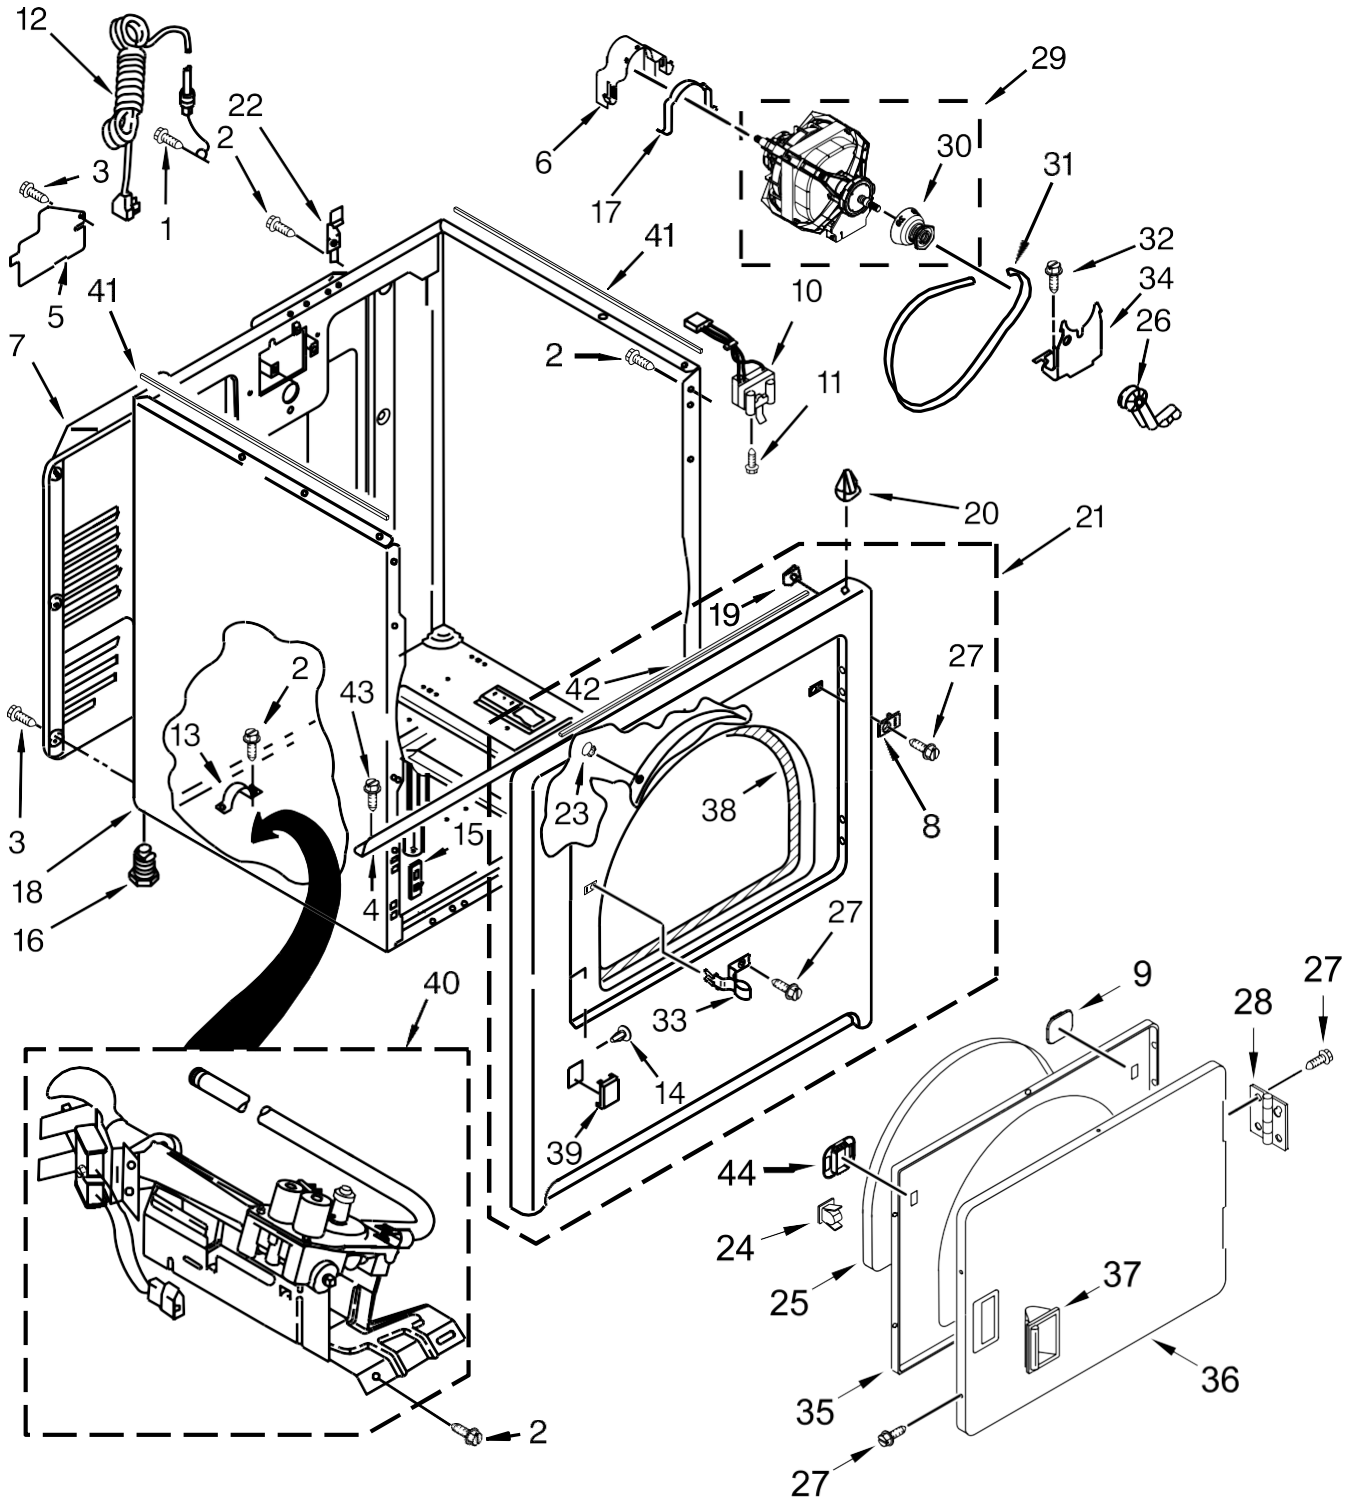

Literature Parts

Secadora Maytag 7MMGDC400DW0

<u>Illus. No.</u>	<u>Part No.</u>	<u>Description</u>
1		Literature Parts
	W10652705	Use and Care Guide
	W10658641	Installation Instructions
	W10594772	Diagram, Wiring
2	W10508979	Collar, Lint Chute
3	W10627711	Switch, Rotary (Signal)
4	W10123956	Panel, Dampening
5	W10476828	Control, Electronic
6	W10416486	Panel, Rear Console
7	W10565805	Harness, Main
8	8312709	Clip, Console
9	693995	Screw
10	W10508973	Assembly, Lint Screen

<u>Illus. No.</u>	<u>Part No.</u>	<u>Description</u>
11	8536939	Clip, Spring
12	8533971	Screw
13	688983	Screw
14		Assembly, Control Knob
	W10562155	Grey
15	3348629	Screw
16		Top
	W10513432	White
17	W10298336	Nut, "U"
18		Assembly, Timer Knob
	W10558463	Grey
19	W10563095	Switch, Rotary (Push To Start)
20		Console
	W10652553	White

<u>Illus. No.</u>	<u>Part No.</u>	<u>Description</u>
21	W10519558	Assembly, Timer
22	W10562713	Switch, Rotary (Temperature)
23	W10492808	Badge
24	W10588162	Seal, Console
25	W10563094	Switch, Rotary (Wrinkle Control)
26		Knob, Push To Start
	W10565871	Grey