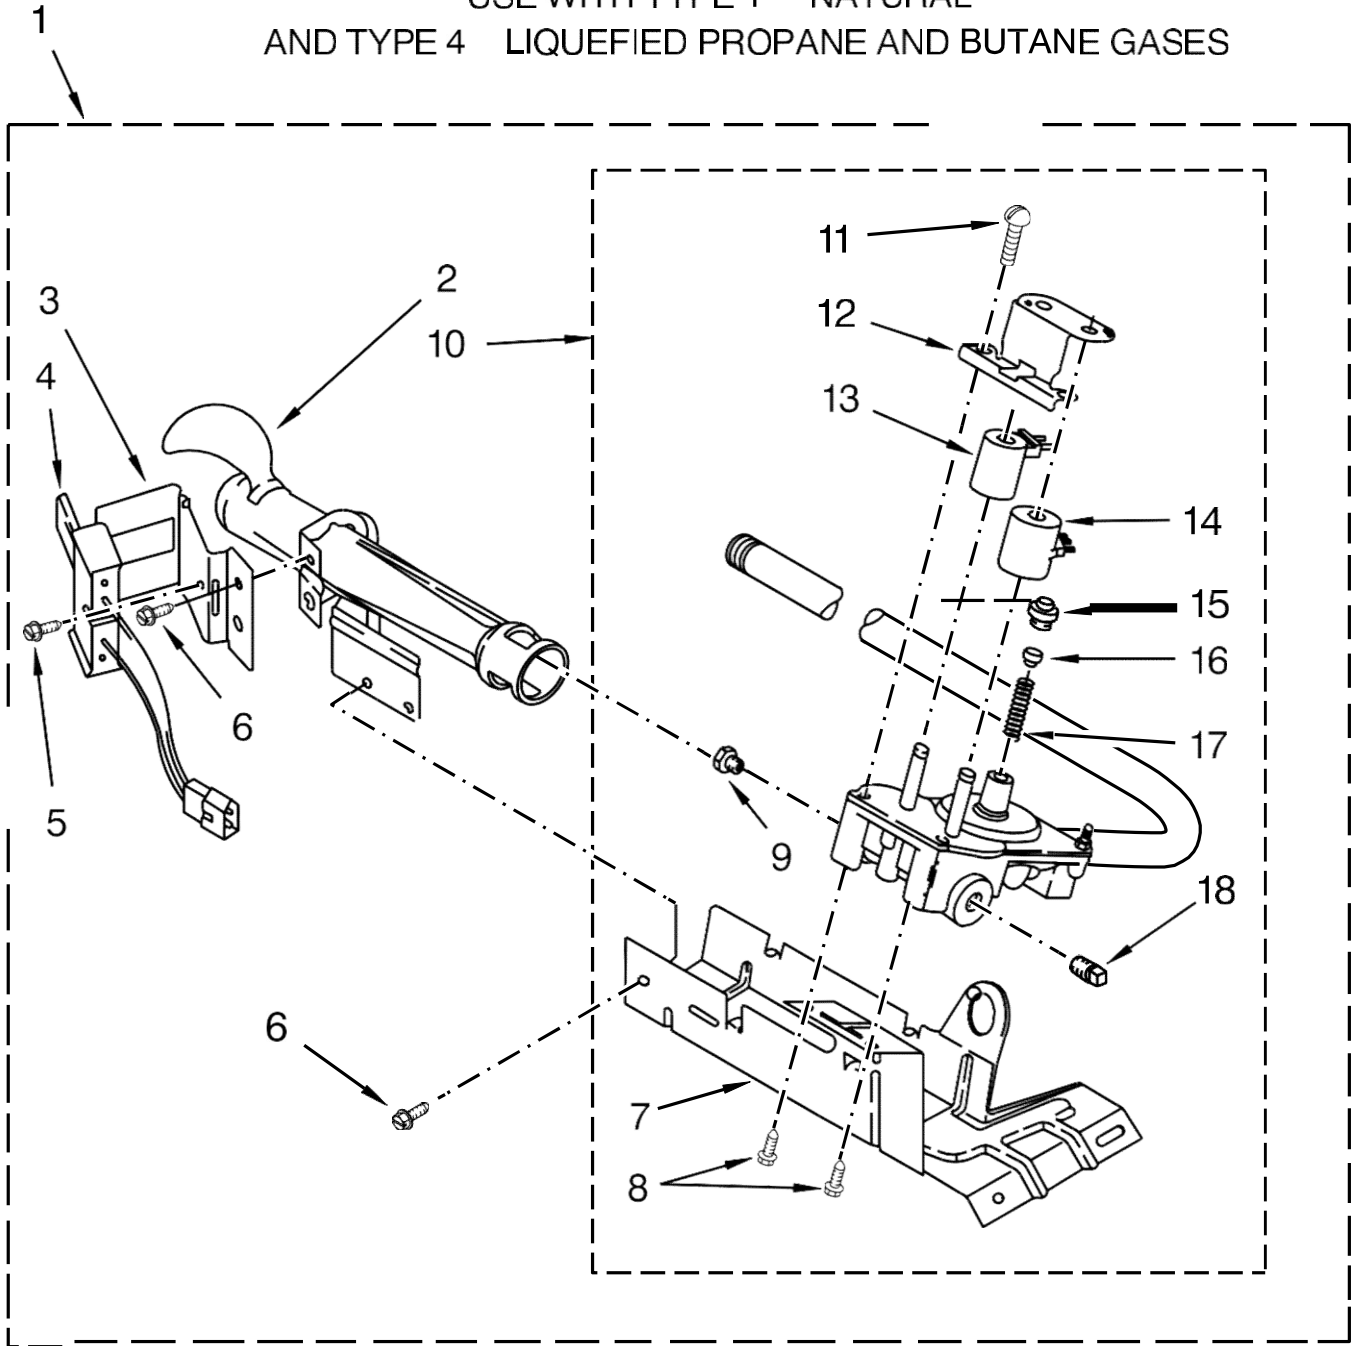

USE WITH TYPE 1 - NATURAL
AND TYPE 4 LIQUEFIED PROPANE AND BUTANE GASES

Secadora Maytag 7MMGDC400DW0

<u>Illus. No.</u>	<u>Part No.</u>	<u>Description</u>
1	8318272	Burner Assembly (60 Hz) (Type 1) (White Rodgers)
2	688617	Tube, Burner
3	694298	Bracket, Ignitor
4	686590	Ignitor
5	W10366705	Screw
6	343641	Screw
7	693986	Base, Burner
8	3387057	Screw

<u>Illus. No.</u>	<u>Part No.</u>	<u>Description</u>
9		Orifice, Burner
	234826	Type 1 (Natural)
	229742	Type 4 (Butane)
	234868	Type 4 (Propane)
10	8318277	Valve, Gas (60 Hz)
11	694421	Screw, Coil
12	694538	Bracket, Coil
13	694540	Coil, 60 Hz. (2 Terminal) (Main)
14	694539	Coil, 60 Hz (Split) (3 Terminal) (Pilot Position)

<u>Illus. No.</u>	<u>Part No.</u>	<u>Description</u>
15	694424	Leak, Limiter
16	694423	Screw, Regulator Adjustment
17	694422	Spring, Regulator
18	239822	Plug, Pipe
		Following Parts Not Illustrated
	W10307153	Conversion Kit (Type 1 and 2) to Type (4) L.P.G.