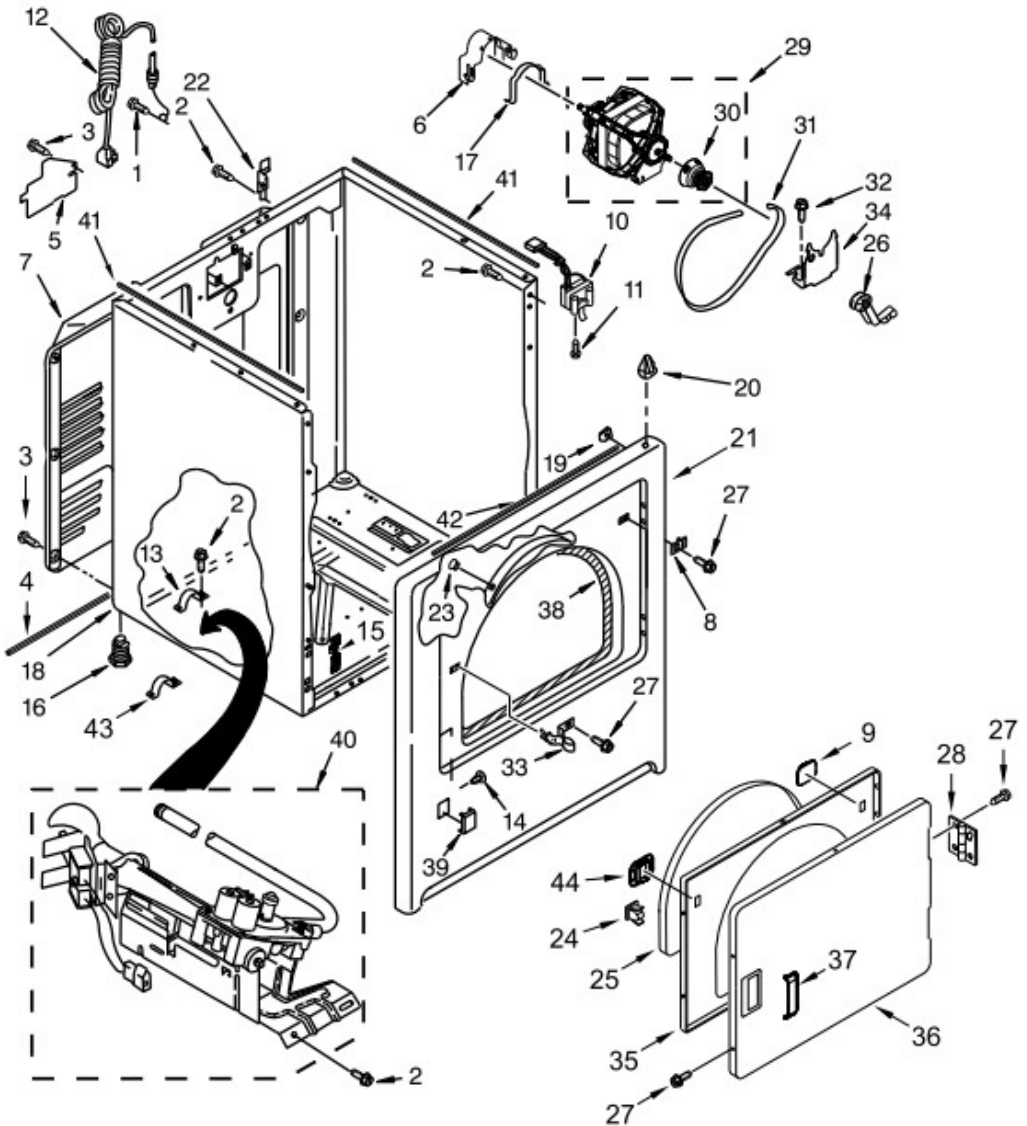

<u>Illus. No.</u>	<u>Part No.</u>	<u>Description</u>
18		Assembly, Timer Knob
	W10558463	Grey
19	W10563095	Switch, Rotary (Push To Start)
20		Assembly, Console
	W10652553	White
21	W10642928	Assembly, Timer
22	W10562713	Switch, Rotary (Temperature)
23	W10492808	Badge
24	W10588162	Seal, Console
25	W10563094	Switch, Rotary (Wrinkle Control)

Distribuidor Autorizado

SurteRápido.com

Venta de Refacciones
Electrodomesticas

Secadora Whirlpool 7MMGDC400DW03

CABINET PARTS

Secadora Whirlpool 7MMGDC400DW03

CABINET PARTS

<u>Illus. No.</u>	<u>Part No.</u>	<u>Description</u>	<u>Illus. No.</u>	<u>Part No.</u>	<u>Description</u>	<u>Illus. No.</u>	<u>Part No.</u>	<u>Description</u>
1	3390631	Screw	17	3404162	Clamp, Motor (With Shield)	32	3400500	Bolt
2	343641	Screw	18		Cabinet	33	3403431	Strike, Door
3	693995	Screw		8530603	White	34	348780	Base, Motor
4	W10841728	Seal, Spill Guard	19	98234	Clip, Ground	35	W10463967	Door, Inner
5	3396795	Cover, Terminal Block	20	8066092	Lock, Front Top	36		Door, Front
6	W10121316	Clamp, Motor Mount	21		Panel, Front		W10714510	White
7	W10571724	Panel, Rear		W10664698	White	37		Handle, Door
8	W10567345	Plug, Strike	22	8066217	Hinge, Top		W10714516	White
9	W10529198	Cover, Door Catch	23	685203	Clip, Felt Pad	38	W10803476	Assembly, Seal and Bearing
10	W10569603	Switch, Door	24	W10610880	Assembly, Door Catch	39		Plug, Front Panel
11	697773	Screw	25	W10730752	Seal, Door		8564457	White
12	344020	Cord, Power	26	691366	Idler Assembly	40	W10336852	Burner Assembly (60 Hz) (Type 1 and 2)
13	341029	Clamp, Pipe	27	342055	Screw	41	W10316529	Seal, Foam
14	3404413	Plug, Hole (White)	28	W10362431	Assembly, Hinge and Pin	42	W10316619	Seal, Spill Guard
15	W10775448	Clip, Front Panel	29	W10396032	Assembly, Motor	43	W10727507	Clamp, Pipe
16	W10561321	Foot, Dryer	30	8066184	Pulley, Motor	44	W10529197	Bezel, Door Catch
			31	W10198086	Belt, Drive			