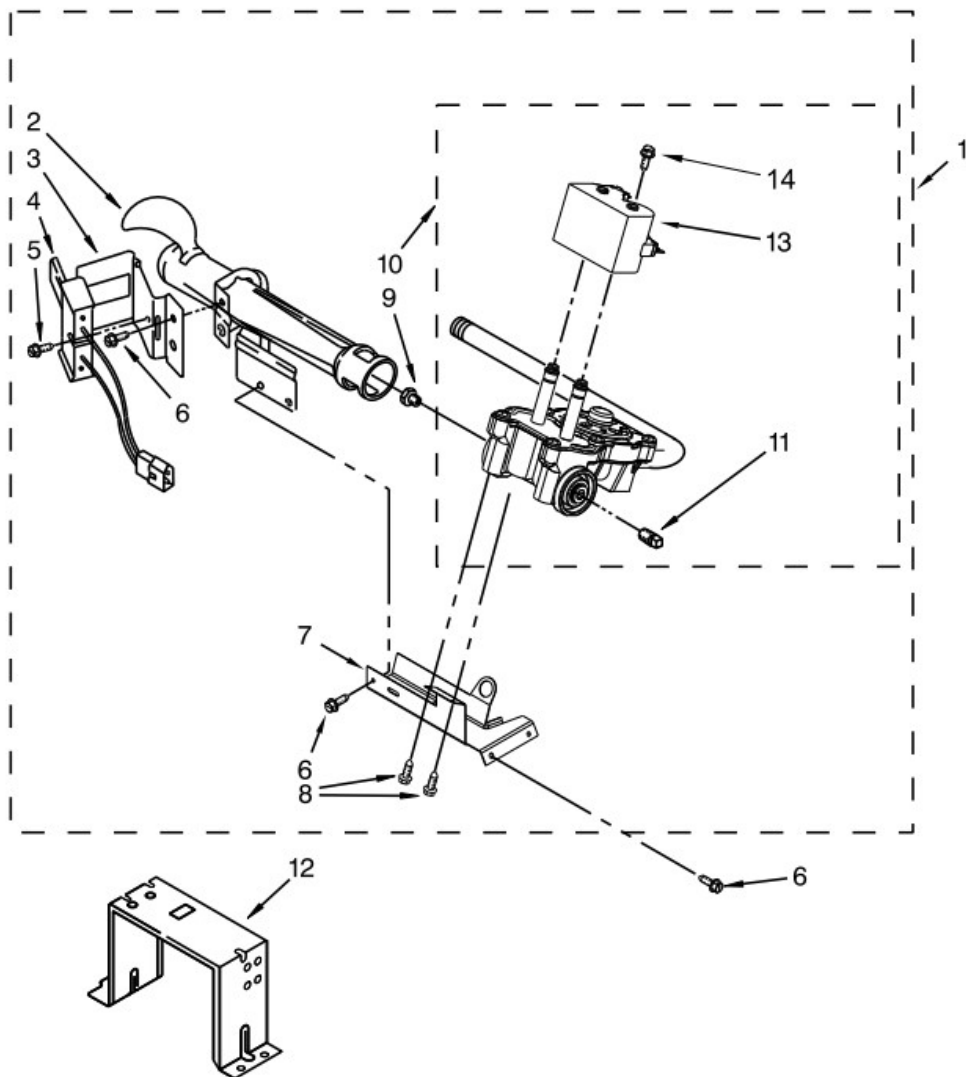

BURNER ASSEMBLY PARTS

USE WITH TYPE 1 - NATURAL, TYPE 2 - MIXED,
AND TYPE 4 - LIQUEFIED PROPANE AND BUTANE GASES