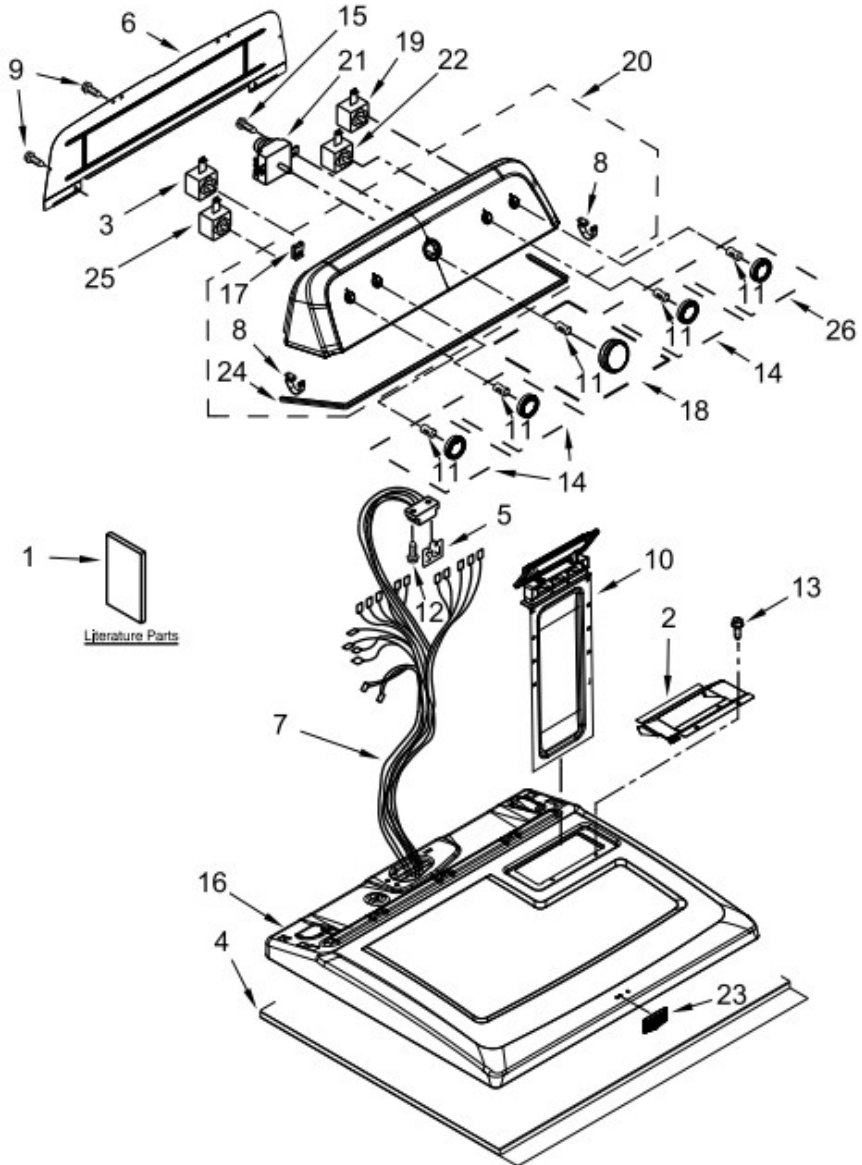

Distribuidor Autorizado

SurteRápido.com

Venta de Refacciones
Electrodomesticas

Secadora Whirlpool 7MMGDC400DW03

TOP AND CONSOLE PARTS

Secadora Whirlpool 7MMGDC400DW03

TOP AND CONSOLE PARTS

<u>Illus. No.</u>	<u>Part No.</u>	<u>Description</u>
1		Literature Parts
	W10652705	Use and Care Guide
	W10658641	Installation Instructions
	W10876314	Wiring Diagram
2	W10662472	Collar, Lint Chute
3	W10627711	Switch, Rotary (Signal)
4	W10836097	Panel, Dampening
5	W10476828	Control, Electronic
6	W10416486	Panel, Rear Console
7	W10865754	Harness, Main
8	8312709	Clip, Console

<u>Illus. No.</u>	<u>Part No.</u>	<u>Description</u>
9	693995	Screw
10		Lint Screen
	W10508973	White
11		Knob, Push To Start
	W10565871	Grey
12	3393008	Screw
13	688983	Screw
14		Assembly, Control Knob
	W10562155	Grey
15	3348629	Screw
16		Top
	W10513432	White
17	W10298336	Nut, "U"

<u>Illus. No.</u>	<u>Part No.</u>	<u>Description</u>
18		Assembly, Timer Knob
	W10558463	Grey
19	W10563095	Switch, Rotary (Push To Start)
20		Assembly, Console
	W10652553	White
21	W10642928	Assembly, Timer
22	W10562713	Switch, Rotary (Temperature)
23	W10492808	Badge
24	W10588162	Seal, Console
25	W10563094	Switch, Rotary (Wrinkle Control)