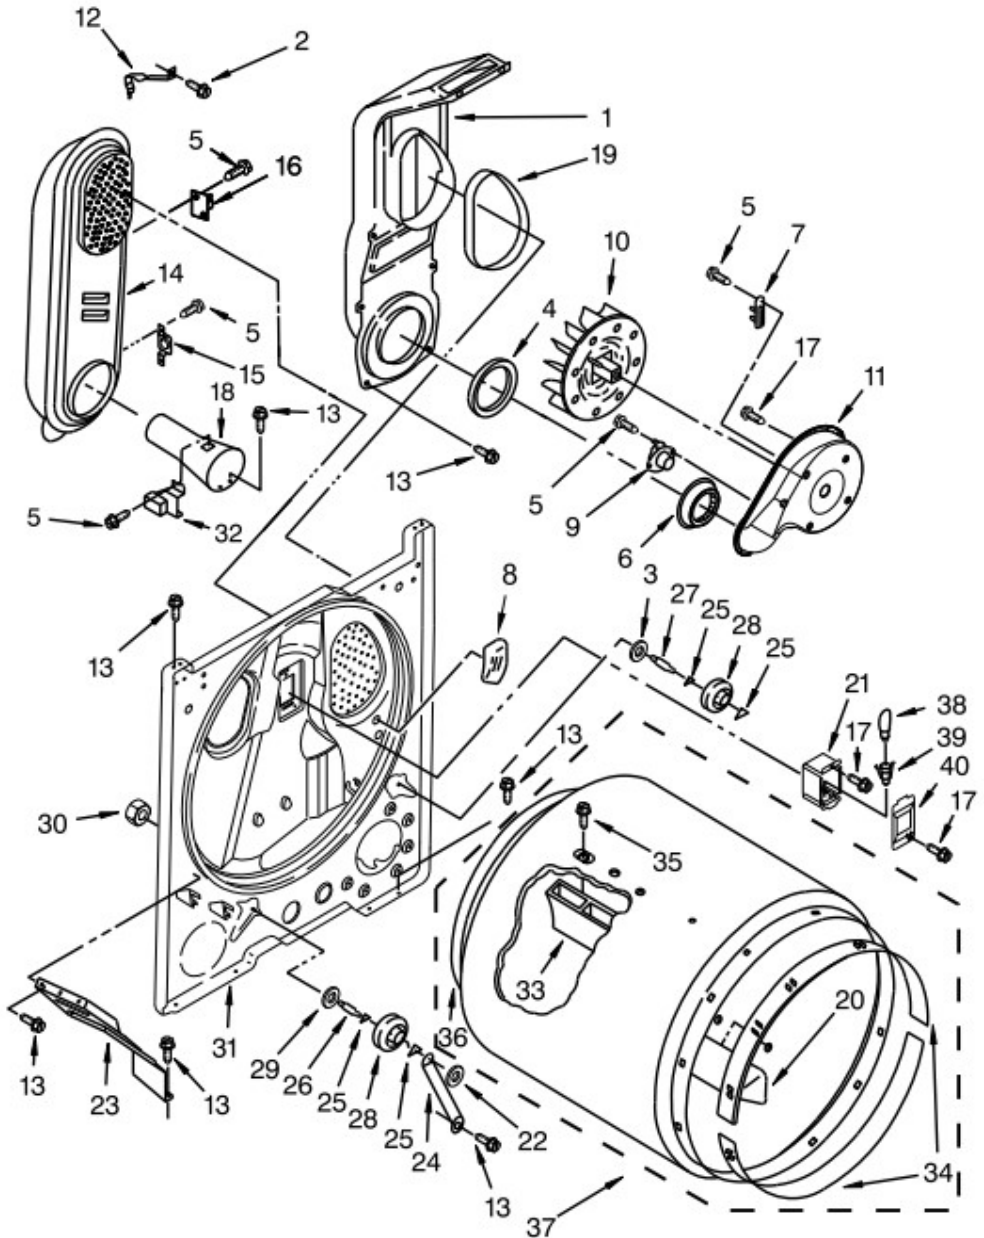

<u>Illus. No.</u>	<u>Part No.</u>	<u>Description</u>
18		Assembly, Timer Knob
	W10558463	Grey
19	W10563095	Switch, Rotary (Push To Start)
20		Assembly, Console
	W10652553	White
21	W10642928	Assembly, Timer
22	W10562713	Switch, Rotary (Temperature)
23	W10492808	Badge
24	W10588162	Seal, Console
25	W10563094	Switch, Rotary (Wrinkle Control)

Distribuidor Autorizado

SurteRápido.com

Venta de Refacciones
Electrodomesticas

Secadora Whirlpool 7MMGDC400DW03

BULKHEAD PARTS

Secadora Whirlpool 7MMGDC400DW03

BULKHEAD PARTS

<u>Illus.</u> <u>No.</u>	<u>Part No.</u>	<u>Description</u>	<u>Illus.</u> <u>No.</u>	<u>Part No.</u>	<u>Description</u>	<u>Illus.</u> <u>No.</u>	<u>Part No.</u>	<u>Description</u>
1	348368	Assembly, Lint Chute	15	W10423382	Thermostat, High Limit SPST (180F)	27	W10359269	Shaft, Drum Roller - Right Hand Thread
2	489463	Screw	16	W10480709	Kit, Thermal Cut-Off (Includes Thermostat)	28	W10314171	Roller, Support
3	3388703	Washer	17	3390647	Screw	29	348197	Washer
4	347139	Seal, Lint Chute	18	8066049	Funnel, Burner Light	30	W10298789	Nut, Hex
5	90767	Screw	19	339956	Seal	31	3403414	Bulkhead
6	W10389567	Shield, Exhaust	20	3403636	Baffle, Drum (Short)	32	338906	Sensor, Radiant
7	3392519	Fuse, Thermal (91C)	21	8578825	Bracket, Drum Light	33	692490	Baffle, Drum (Long)
8	W10681051	Pad, Sensor	22	90296	Nut, Push On	34	692526	Bearing, Ring
9	8318268	Thermostat	23	3406022	Bracket, Bulkhead Chute	35	W10219342	Screw
10	694089	Wheel, Blower	24	3976434	Bracket, Support	36	W10725245	Seal, Rear Drum
11	8577230	Housing, Blower	25	W10512946	Washer, Tri Ring	37	W10757750	Assembly, Drum (Complete)
12	3398161	Clip, Heater Box	26	W10359270	Shaft, Drum Roller - Left Hand Thread	38	3406124	Bulb, Light
13	343641	Screw				39	W10214261	Socket, Light
14	8530285	Box, Heater (96C)				40	3402841	Lens, Drum Light