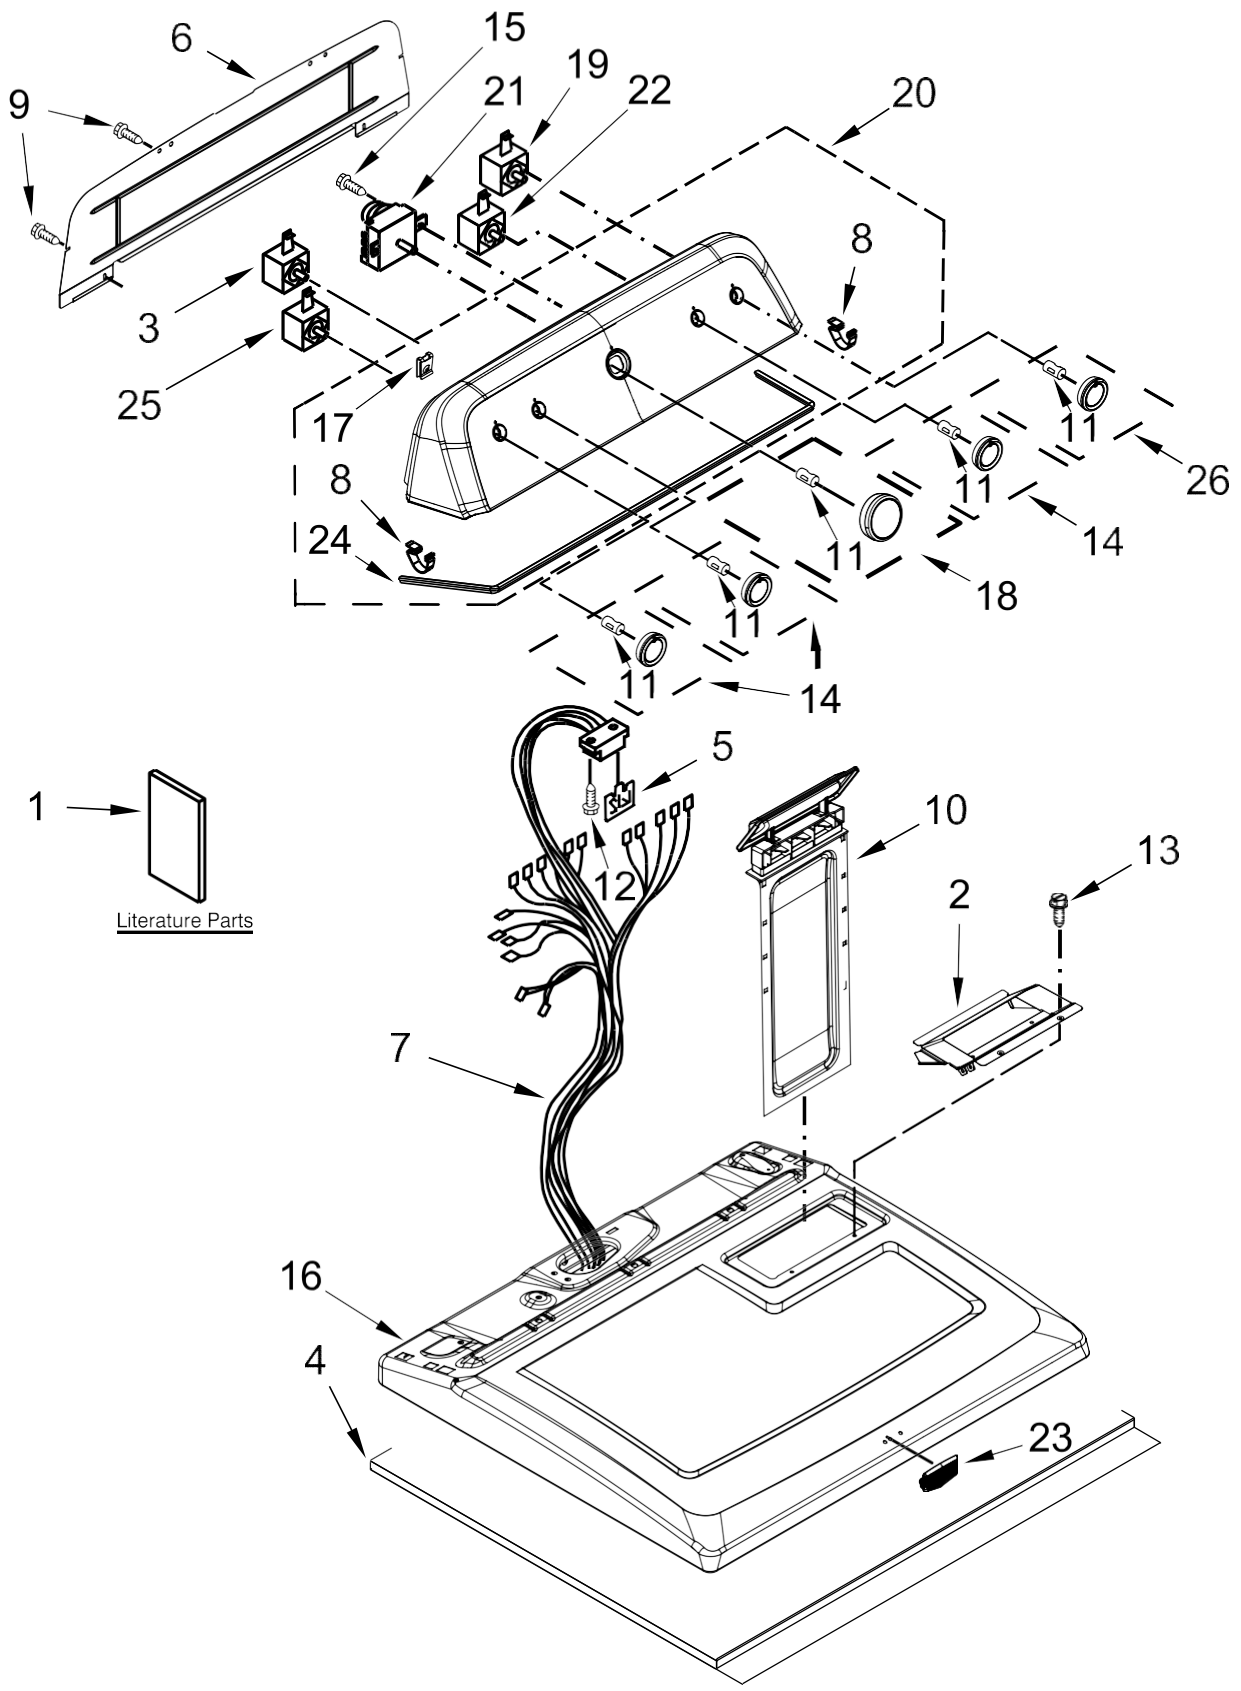

Secadora Maytag 7MMGDC400DW1

Secadora Maytag 7MMGDC400DW1

<u>Illus.</u> <u>No.</u>	<u>Part No.</u>	<u>Description</u>
1		Literature Parts
	W10652705	Use and Care Guide
	W10658641	Installation Instructions
	W10663990	Diagram, Wiring
2	W10508979	Collar, Lint Chute
3	W10627711	Switch, Rotary (Signal)
4	W10123956	Panel, Dampening
5	W10476828	Control, Electronic
6	W10416486	Panel, Rear Console
7	W10640712	Harness, Main
8	8312709	Clip, Console
9	693995	Screw
10	W10508973	Assembly, Lint Screen

<u>Illus.</u> <u>No.</u>	<u>Part No.</u>	<u>Description</u>
11	8536939	Clip, Spring
12	3393008	Screw
13	688983	Screw
14		Assembly, Control Knob
	W10562155	Grey
15	3348629	Screw
16		Top
	W10513432	White
17	W10298336	Nut, "U"
18		Assembly, Timer Knob
	W10558463	Grey
19	W10563095	Switch, Rotary (Push To Start)
20		Console
	W10652553	White

<u>Illus.</u> <u>No.</u>	<u>Part No.</u>	<u>Description</u>
21	W10642928	Assembly, Timer
22	W10562713	Switch, Rotary (Temperature)
23	W10492808	Badge
24	W10588162	Seal, Console
25	W10563094	Switch, Rotary (Wrinkle Control)
26		Knob, Push To Start
	W10565871	Grey

Secadora Maytag 7MMGDC400DW1

Secadora Maytag 7MMGDC400DW1

<u>Illus. No.</u>	<u>Part No.</u>	<u>Description</u>
1	3390631	Screw
2	343641	Screw
3	693995	Screw
4	W10236073	Bracket, Cabinet
5	3396795	Cover, Terminal Block
6	W10121316	Clamp, Motor Mount
7	W10571724	Panel, Rear
8	W10567345	Plug, Strike
9	W10529198	Cover, Door Catch
10	W10569603	Switch, Door
11	697773	Screw
12	344020	Cord, Power
13	341029	Clamp, Pipe
14	3404413	Plug, Hole
15	3394083	Clip, Front Panel
16	W10561321	Foot, Dryer
17	3404162	Clamp, Motor (With Shield)