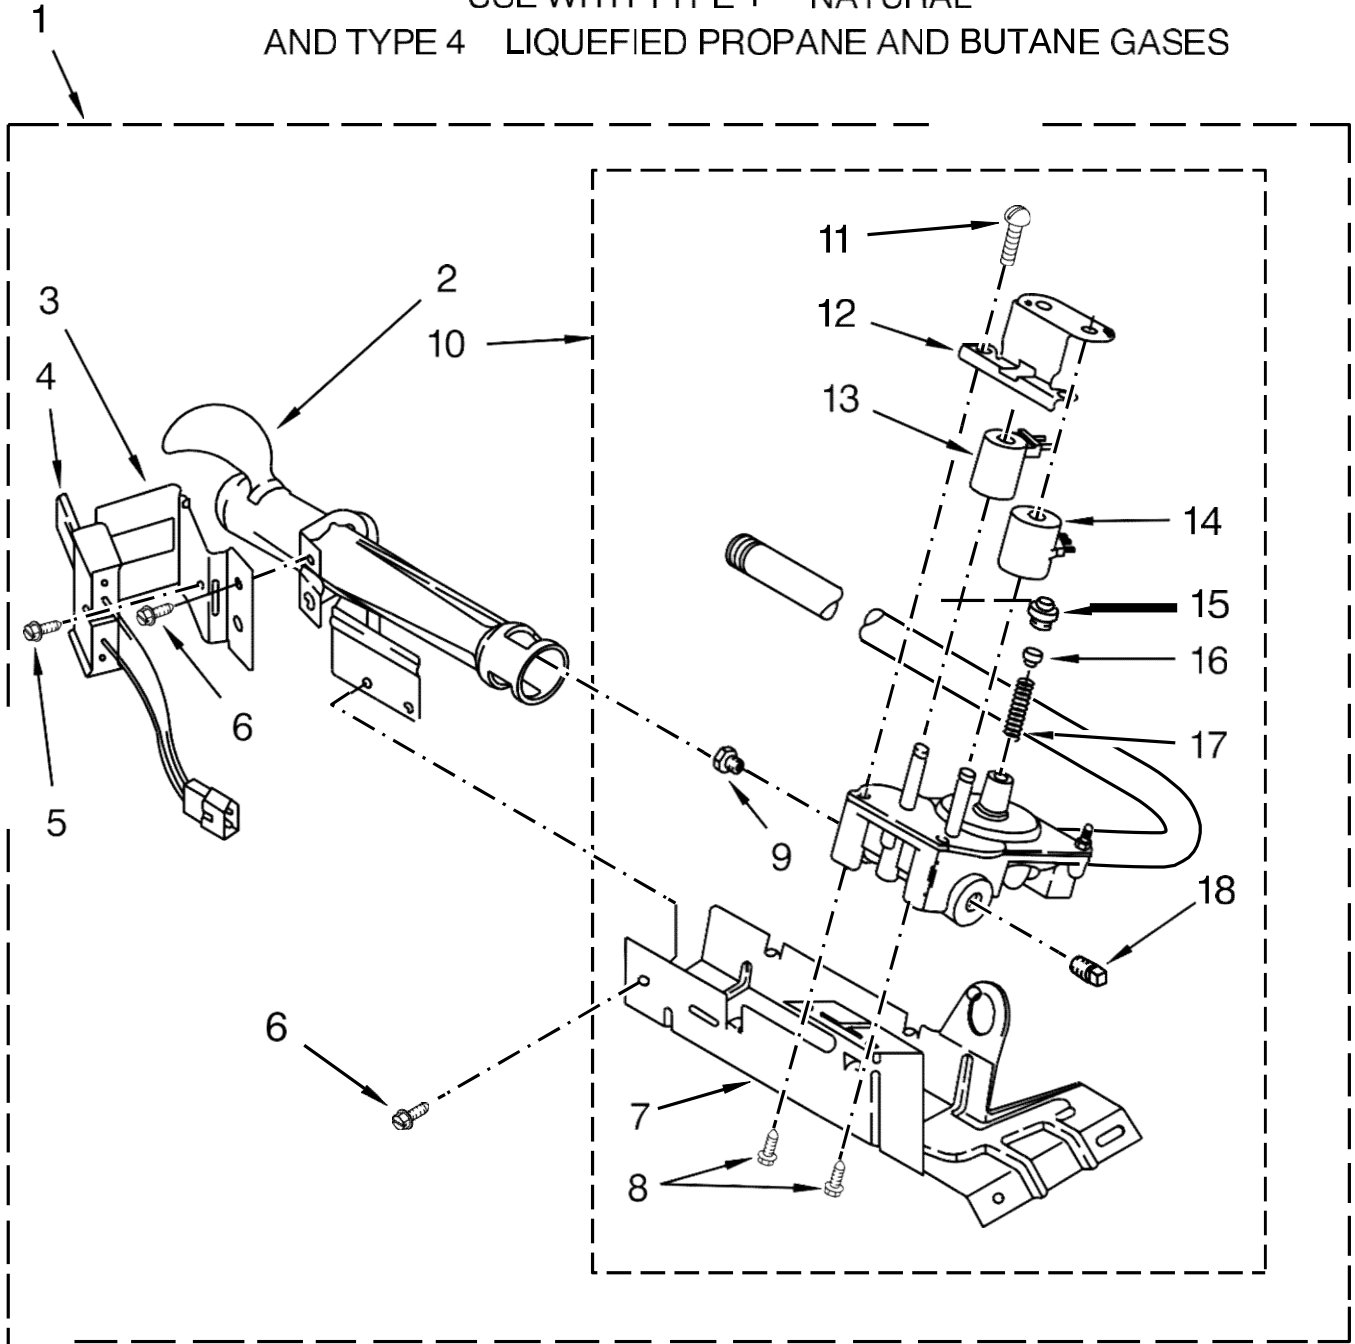

USE WITH TYPE 1 - NATURAL
AND TYPE 4 LIQUEFIED PROPANE AND BUTANE GASES

Secadora Maytag 7MMGDC400DW1

<u>Illus.</u> <u>No.</u>	<u>Part No.</u> <u>Description</u>	<u>Illus.</u> <u>No.</u>	<u>Part No.</u> <u>Description</u>	<u>Illus.</u> <u>No.</u>	<u>Part No.</u> <u>Description</u>
1	8318272 Burner Assembly (60 Hz) (Type 1) (White Rodgers)	9	Orifice, Burner	15	694424 Leak, Limiter
2	688617 Tube, Burner		234826 Type 1 (Natural)	16	694423 Screw, Regulator Adjustment
3	694298 Bracket, Ignitor		229742 Type 4 (Butane)	17	694422 Spring, Regulator
4	686590 Ignitor	10	234868 Type 4 (Propane)	18	239822 Plug, Pipe
5	W10366705 Screw	11	8318277 Valve, Gas (60 Hz)		Following Parts Not Illustrated
6	343641 Screw	12	694421 Screw, Coil		W10307153 Conversion Kit (Type 1 and 2) to Type (4) L.P.G.
7	693986 Base, Burner	13	694538 Bracket, Coil		
8	3387057 Screw	14	694540 Coil, 60 Hz. (2 Terminal) (Main)		
			694539 Coil, 60 Hz (Split) (3 Terminal) (Pilot Position)