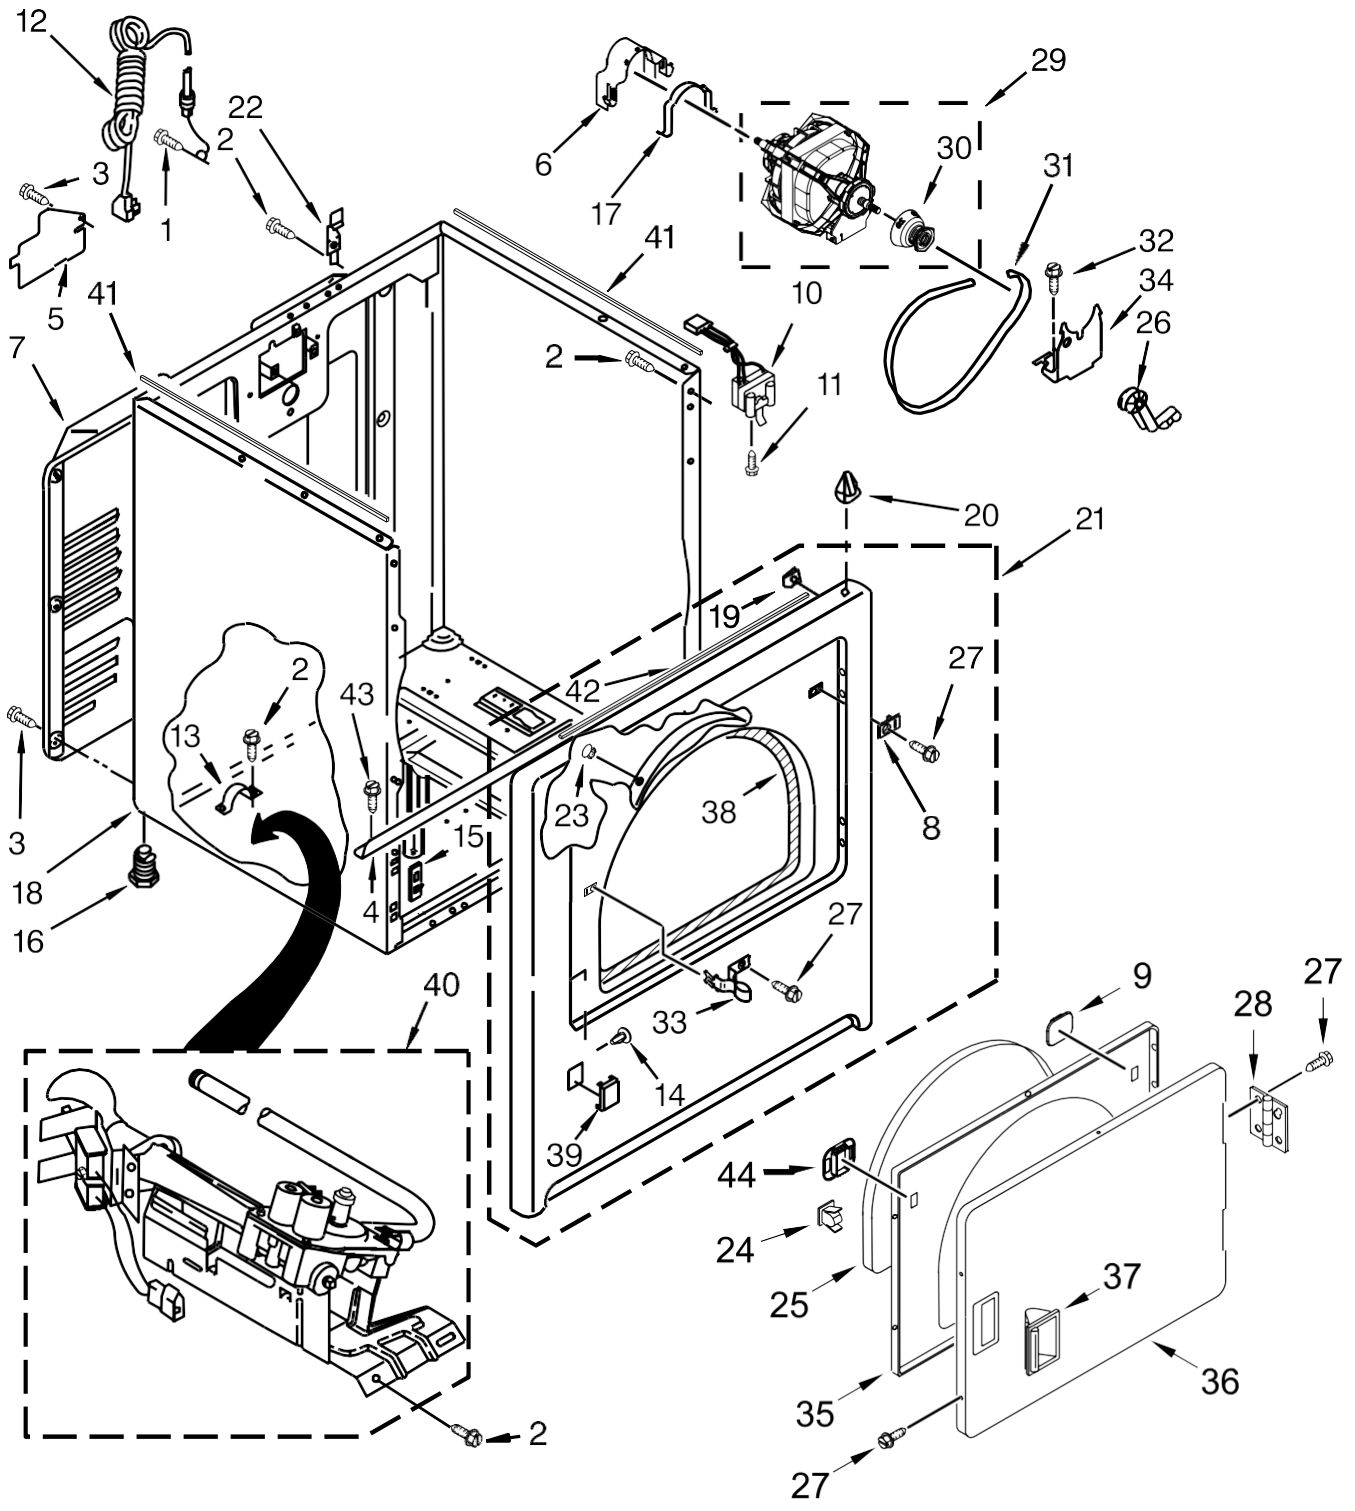

Secadora Maytag 7MMGDC400DW1

Secadora Maytag 7MMGDC400DW1

<u>Illus.</u> <u>No.</u>	<u>Part No.</u>	<u>Description</u>
1		Literature Parts
	W10652705	Use and Care Guide
	W10658641	Installation Instructions
	W10663990	Diagram, Wiring
2	W10508979	Collar, Lint Chute
3	W10627711	Switch, Rotary (Signal)
4	W10123956	Panel, Dampening
5	W10476828	Control, Electronic
6	W10416486	Panel, Rear Console
7	W10640712	Harness, Main
8	8312709	Clip, Console
9	693995	Screw
10	W10508973	Assembly, Lint Screen

<u>Illus.</u> <u>No.</u>	<u>Part No.</u>	<u>Description</u>
11	8536939	Clip, Spring
12	3393008	Screw
13	688983	Screw
14		Assembly, Control Knob
	W10562155	Grey
15	3348629	Screw
16		Top
	W10513432	White
17	W10298336	Nut, "U"
18		Assembly, Timer Knob
	W10558463	Grey
19	W10563095	Switch, Rotary (Push To Start)
20		Console
	W10652553	White

<u>Illus.</u> <u>No.</u>	<u>Part No.</u>	<u>Description</u>
21	W10642928	Assembly, Timer
22	W10562713	Switch, Rotary (Temperature)
23	W10492808	Badge
24	W10588162	Seal, Console
25	W10563094	Switch, Rotary (Wrinkle Control)
26		Knob, Push To Start
	W10565871	Grey

Secadora Maytag 7MMGDC400DW1

Secadora Maytag 7MMGDC400DW1

<u>Illus. No.</u>	<u>Part No.</u>	<u>Description</u>
1	3390631	Screw
2	343641	Screw
3	693995	Screw
4	W10236073	Bracket, Cabinet
5	3396795	Cover, Terminal Block
6	W10121316	Clamp, Motor Mount
7	W10571724	Panel, Rear
8	W10567345	Plug, Strike
9	W10529198	Cover, Door Catch
10	W10569603	Switch, Door
11	697773	Screw
12	344020	Cord, Power
13	341029	Clamp, Pipe
14	3404413	Plug, Hole
15	3394083	Clip, Front Panel
16	W10561321	Foot, Dryer
17	3404162	Clamp, Motor (With Shield)