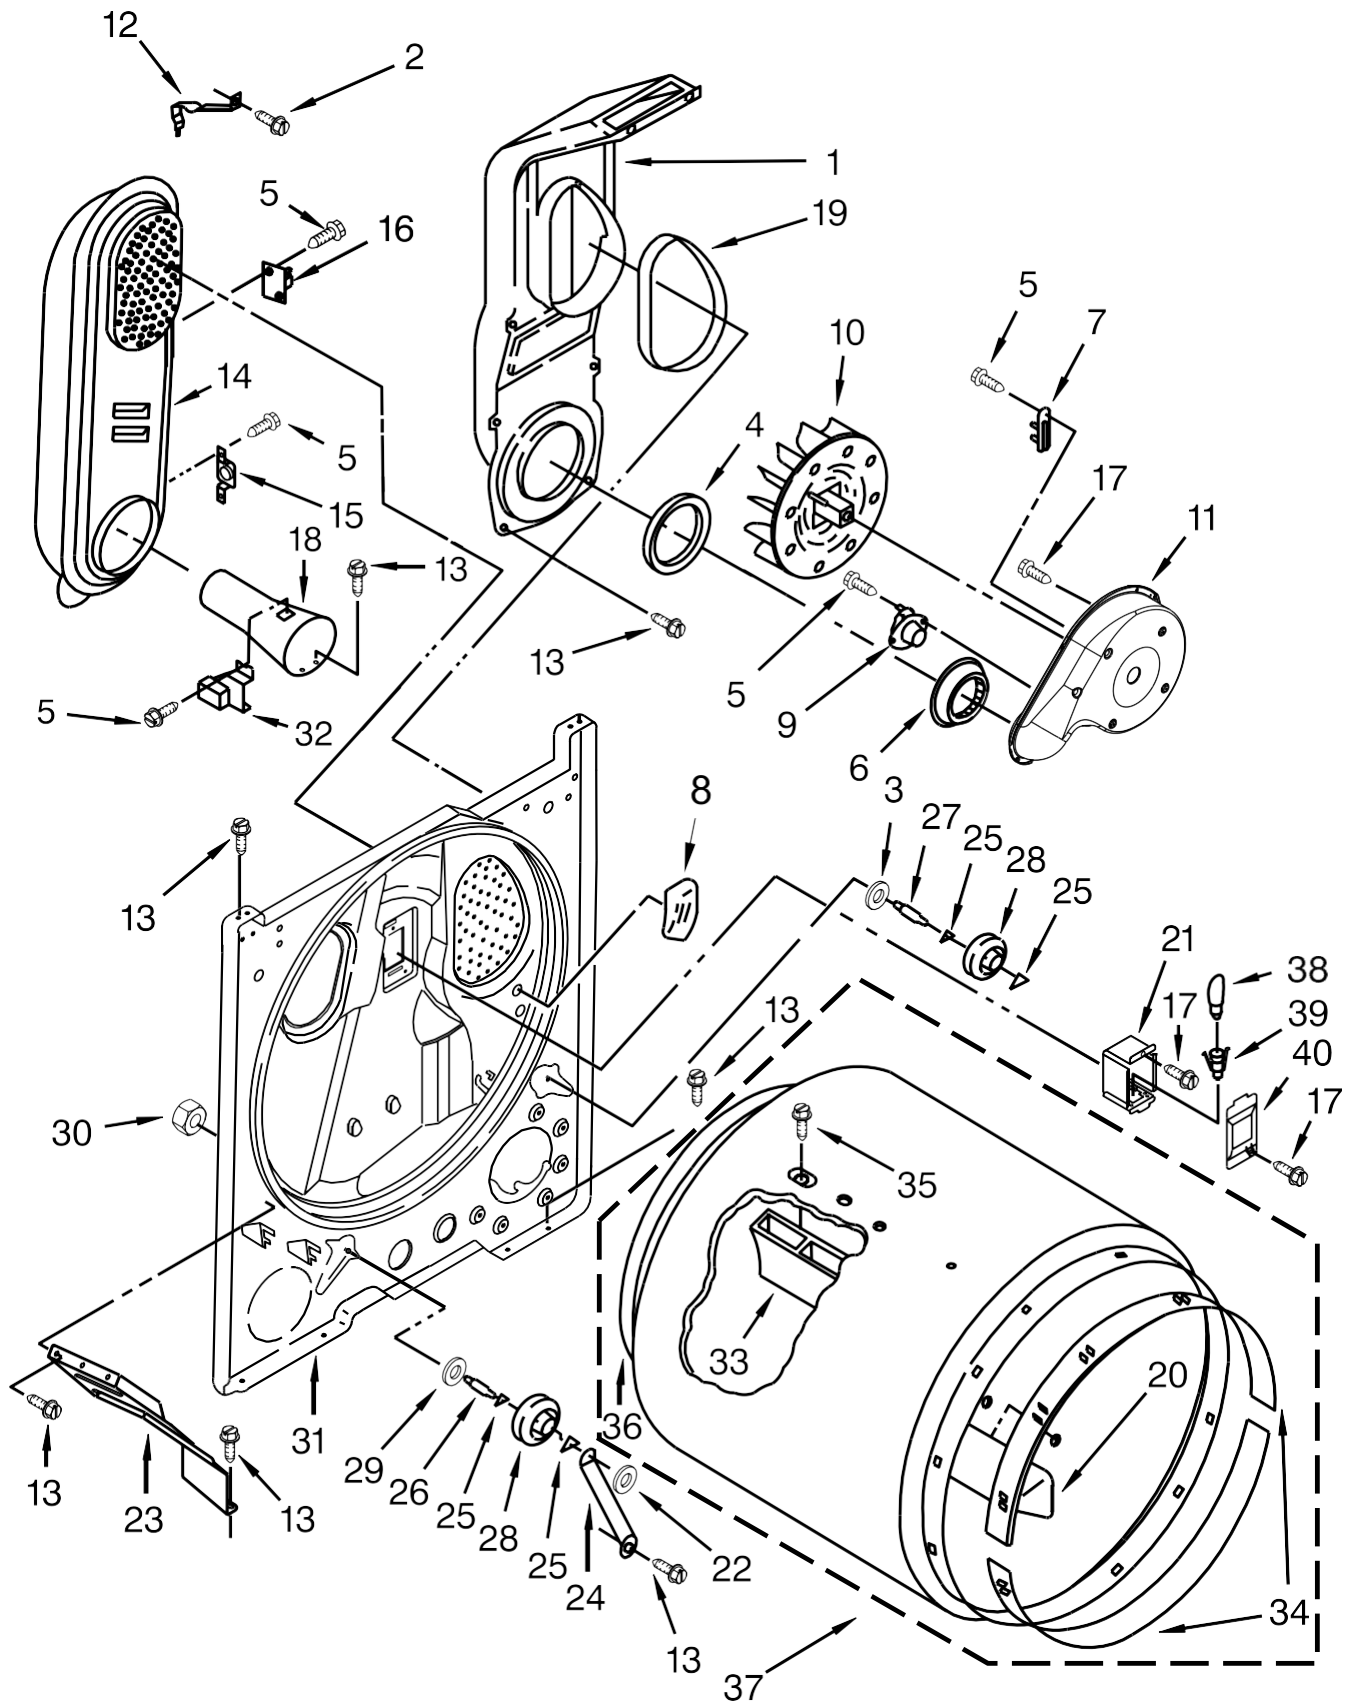

Secadora Maytag 7MMGDC400DW1

<u>Illus. No.</u>	<u>Part No.</u>	<u>Description</u>
1	348368	Assembly, Lint Chute
2	489463	Screw
3	3388703	Washer
4	347139	Seal, Lint Chute
5	90767	Screw
6	W10389567	Shield, Exhaust
7	3392519	Fuse, Thermal (91C)
8	3976479	Pad, Sensor
9	8318268	Thermostat
10	694089	Wheel, Blower
11	8577230	Housing, Blower
12	3398161	Clip, Heater Box
13	343641	Screw
14	8530285	Box, Heater (96C)
15	W10423382	Thermostat H.L SPST (180F)
16	3977394	Thermal Cut-Off

<u>Illus. No.</u>	<u>Part No.</u>	<u>Description</u>
17	3390647	Screw
18	8066049	Funnel, Burner Light
19	339956	Seal
20	3403636	Baffle, Drum (Short)
21	3977373	Bracket, Drum Light
22	90296	Nut, Push On
23	3406022	Bracket, Bulkhead Chute
24	3976434	Bracket, Support
25	W10512946	Washer, Tri Ring
26	W10359270	Shaft, Drum Roller - Left Hand Thread
27	W10359269	Shaft, Drum Roller - Right Hand Thread
28	W10314171	Roller, Support
29	348197	Washer
30	W10298789	Nut, Hex
31	3403414	Bulkhead

<u>Illus. No.</u>	<u>Part No.</u>	<u>Description</u>
32	338906	Sensor, Radiant
33	692490	Baffle, Drum (Long)
34	692526	Bearing, Ring
35	W10219342	Screw
36	W10663495	Seal, Rear Drum
37	W10389436	Assembly, Drum (Complete)
38	3406124	Bulb, Light
39	W10214261	Socket, Light
40	3402841	Lens, Drum Light