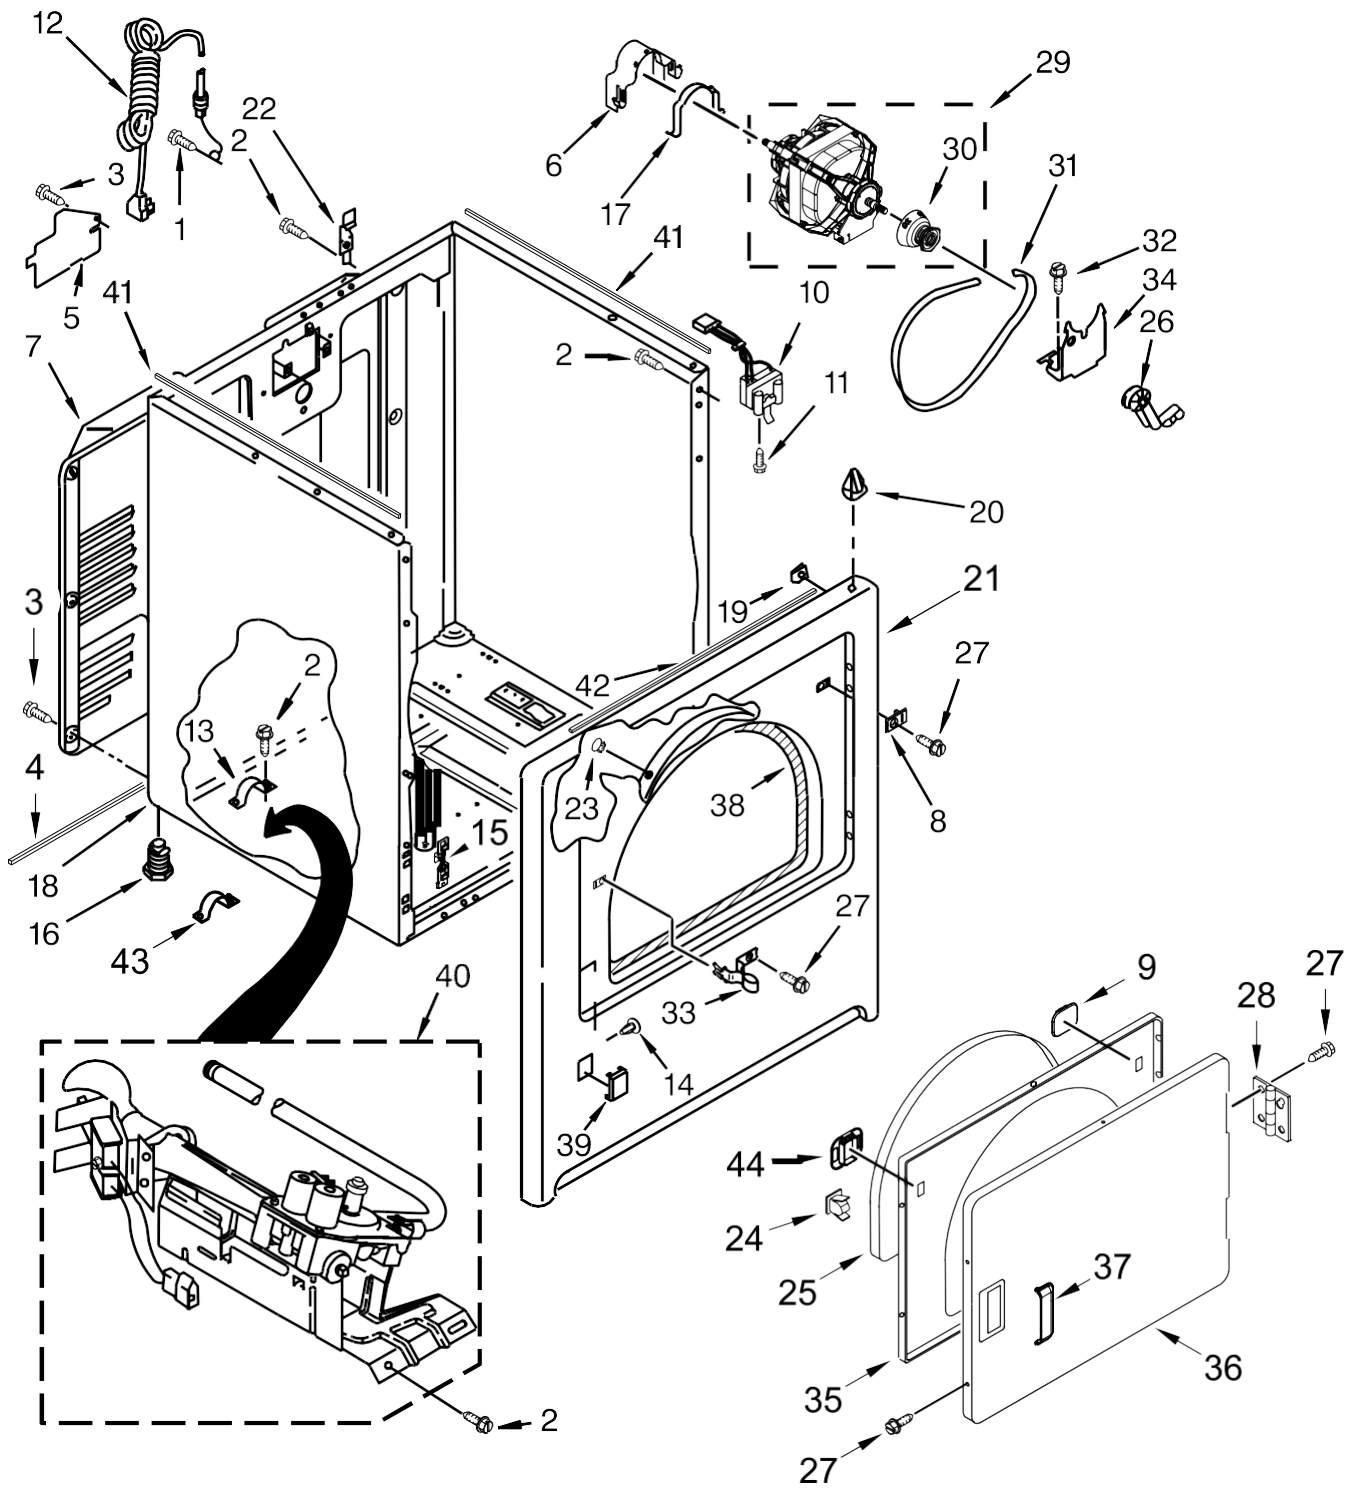

Secadora Maytag 7MMGDC400DW3

Secadora Maytag 7MMGDC400DW3

<u>Illus.</u> <u>No.</u>	<u>Part No.</u>	<u>Description</u>
1	3390631	Screw
2	343641	Screw
3	693995	Screw
4	W10841728	Seal, Spill Guard
5	3396795	Cover, Terminal Block
6	W10121316	Clamp, Motor Mount
7	W10571724	Panel, Rear
8	W10567345	Plug, Strike
9	W10529198	Cover, Door Catch
10	W10569603	Switch, Door
11	697773	Screw
12	344020	Cord, Power
13	341029	Clamp, Pipe
14	3404413	Plug, Hole (White)
15	W10775448	Clip, Front Panel
16	W10561321	Foot, Dryer

<u>Illus.</u> <u>No.</u>	<u>Part No.</u>	<u>Description</u>
17	3404162	Clamp, Motor (With Shield)
18		Cabinet
	8530603	White
19	98234	Clip, Ground
20	8066092	Lock, Front Top
21		Panel, Front
	W10664698	White
22	8066217	Hinge, Top
23	685203	Clip, Felt Pad
24	W10610880	Assembly, Door Catch
25	W10730752	Seal, Door
26	691366	Idler Assembly
27	342055	Screw
28	W10362431	Assembly, Hinge and Pin
29	W10396032	Assembly, Motor
30	8066184	Pulley, Motor
31	W10198086	Belt, Drive

<u>Illus.</u> <u>No.</u>	<u>Part No.</u>	<u>Description</u>
32	3400500	Bolt
33	3403431	Strike, Door
34	348780	Base, Motor
35	W10463967	Door, Inner
36		Door, Front
	W10714510	White
37		Handle, Door
	W10714516	White
38	W10803476	Assembly, Seal and Bearing
39		Plug, Front Panel
	8564457	White
40	W10336852	Burner Assembly (60 Hz) (Type 1 and 2)
41	W10316529	Seal, Foam
42	W10316619	Seal, Spill Guard
43	W10727507	Clamp, Pipe
44	W10529197	Bezel, Door Catch