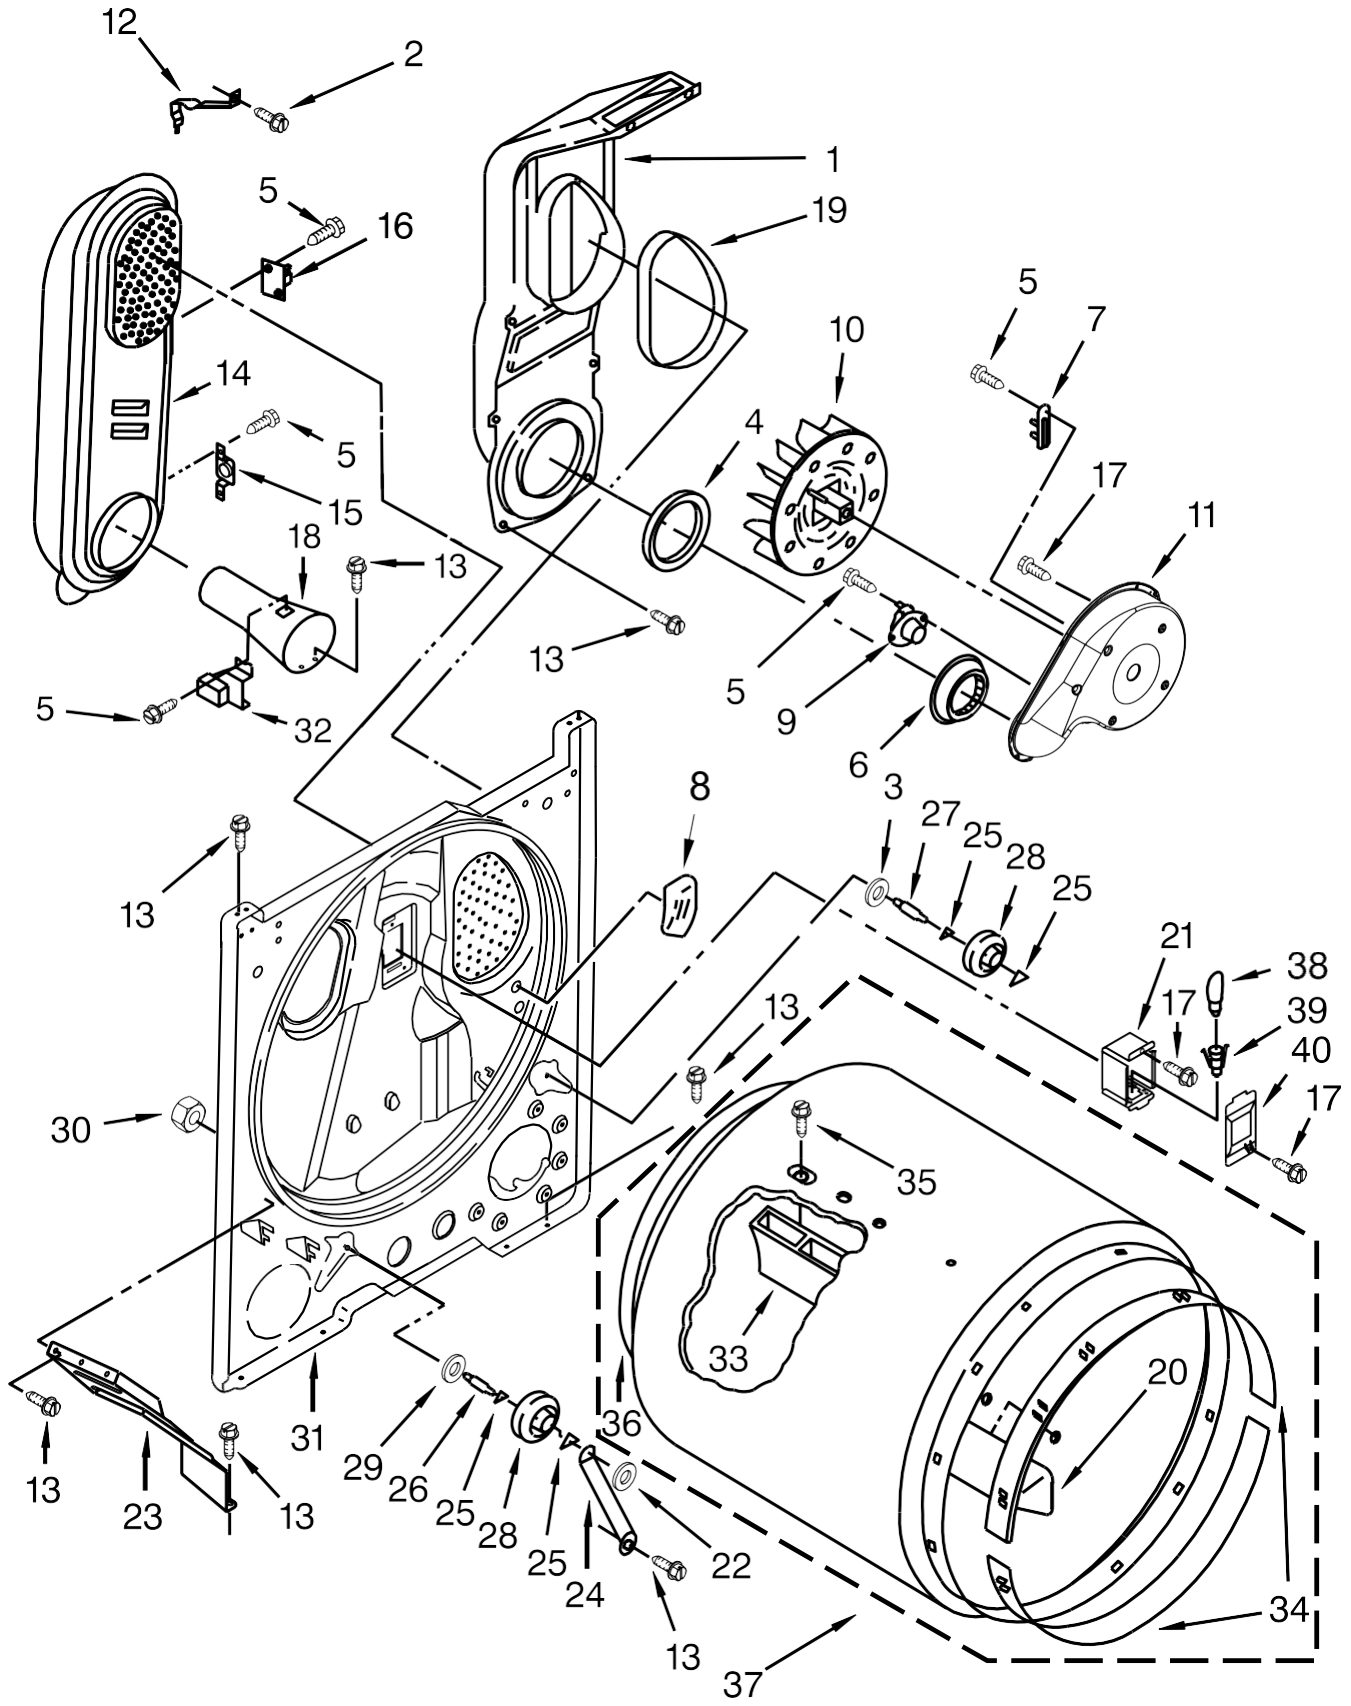

Secadora Maytag 7MMGDC400DW3

<u>Illus. No.</u>	<u>Part No.</u>	<u>Description</u>
1	348368	Assembly, Lint Chute
2	489463	Screw
3	3388703	Washer
4	347139	Seal, Lint Chute
5	90767	Screw
6	W10389567	Shield, Exhaust
7	3392519	Fuse, Thermal (91C)
8	W10681051	Pad, Sensor
9	8318268	Thermostat
10	694089	Wheel, Blower
11	8577230	Housing, Blower
12	3398161	Clip, Heater Box
13	343641	Screw
14	8530285	Box, Heater (96C)

<u>Illus. No.</u>	<u>Part No.</u>	<u>Description</u>
15	W10423382	Thermostat, High Limit SPST (180F)
16	W10480709	Kit, Thermal Cut-Off (Includes Thermostat)
17	3390647	Screw
18	8066049	Funnel, Burner Light
19	339956	Seal
20	3403636	Baffle, Drum (Short)
21	8578825	Bracket, DrumLight
22	90296	Nut, Push On
23	3406022	Bracket, Bulkhead Chute
24	3976434	Bracket, Support
25	W10512946	Washer, Tri Ring
26	W10359270	Shaft, Drum Roller - Left Hand Thread

<u>Illus. No.</u>	<u>Part No.</u>	<u>Description</u>
27	W10359269	Shaft, Drum Roller - Right Hand Thread
28	W10314171	Roller, Support
29	348197	Washer
30	W10298789	Nut, Hex
31	3403414	Bulkhead
32	338906	Sensor, Radiant
33	692490	Baffle, Drum (Long)
34	692526	Bearing, Ring
35	W10219342	Screw
36	W10725245	Seal, Rear Drum
37	W10757750	Assembly, Drum (Complete)
38	3406124	Bulb, Light
39	W10214261	Socket, Light
40	3402841	Lens, Drum Light