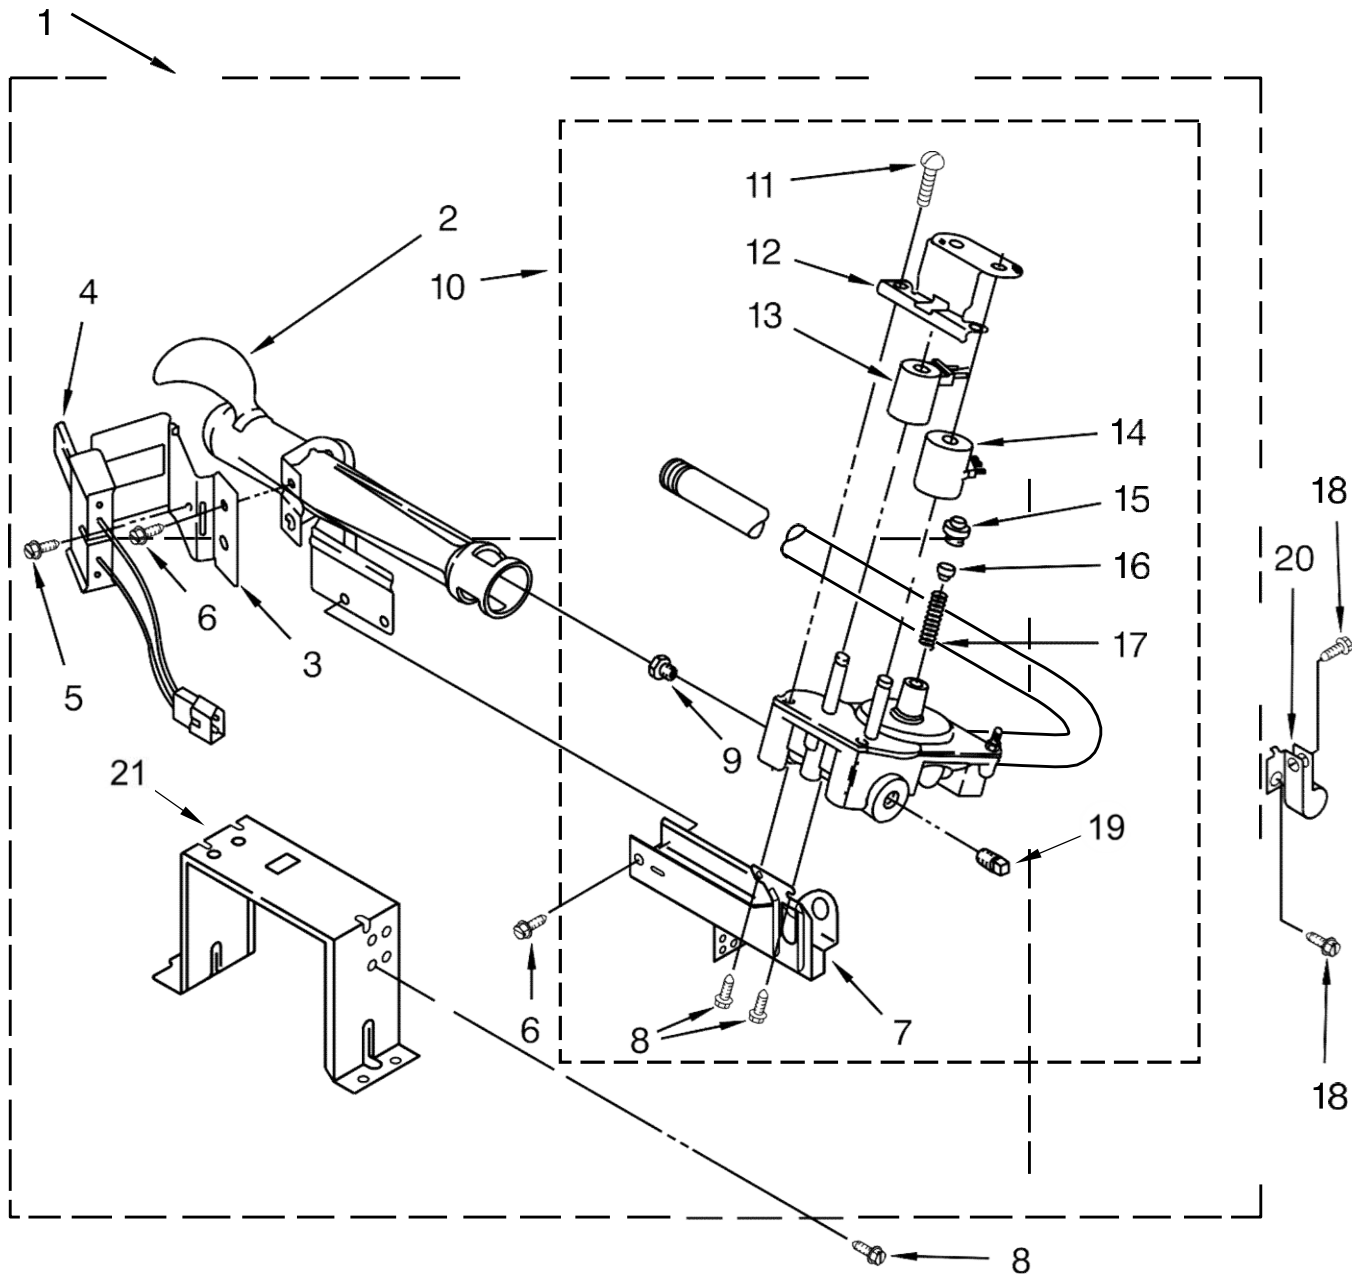

USE WITH TYPE 1 - NATURAL,
AND TYPE 4 - LIQUEFIED PROPANE AND BUTANE GASES

Secadora Maytag 7MMGDX600BW0

<u>Illus. No.</u>	<u>Part No.</u>	<u>Description</u>
1	8576353	Burner Assembly 60 Hz. (Type 1)(White Rodgers)
2	688617	Tube, Burner
3	694298	Bracket, Ignitor
4	686590	Ignitor
5	3393909	Screw
6	343641	Screw
7	3389871	Base, Burner
8	3387057	Screw

<u>Illus. No.</u>	<u>Part No.</u>	<u>Description</u>
9		Orifice, Burner
	15418	Type 1 (Natural)
	15422	Type 4 (Butane)
	234867	Type 4 (Propane)
10 W101	18312	Valve, Gas 60 Hz. (Complete)
11	694421	Screw, Coil
12	694538	Bracket, Coil
13	694540	Coil, 60 Hz. (2 Terminal) (Main)
14	694539	Coil, 60 Hz (Split) (3 Terminal) (Pilot Position)
15	694424	Leak, Limiter

<u>Illus. No.</u>	<u>Part No.</u>	<u>Description</u>
16	694423	Screw, Regulator Adjustment
17	694422	Spring, Regulator
18	3390647	Screw
19	239822	Plug, Pipe
20	3387561	Clamp, Pipe
21	3389889	Bracket, Support
		Following Parts Not Illustrated
	8576846	Conversion Kit (Type 1 to Type 4 LPG)