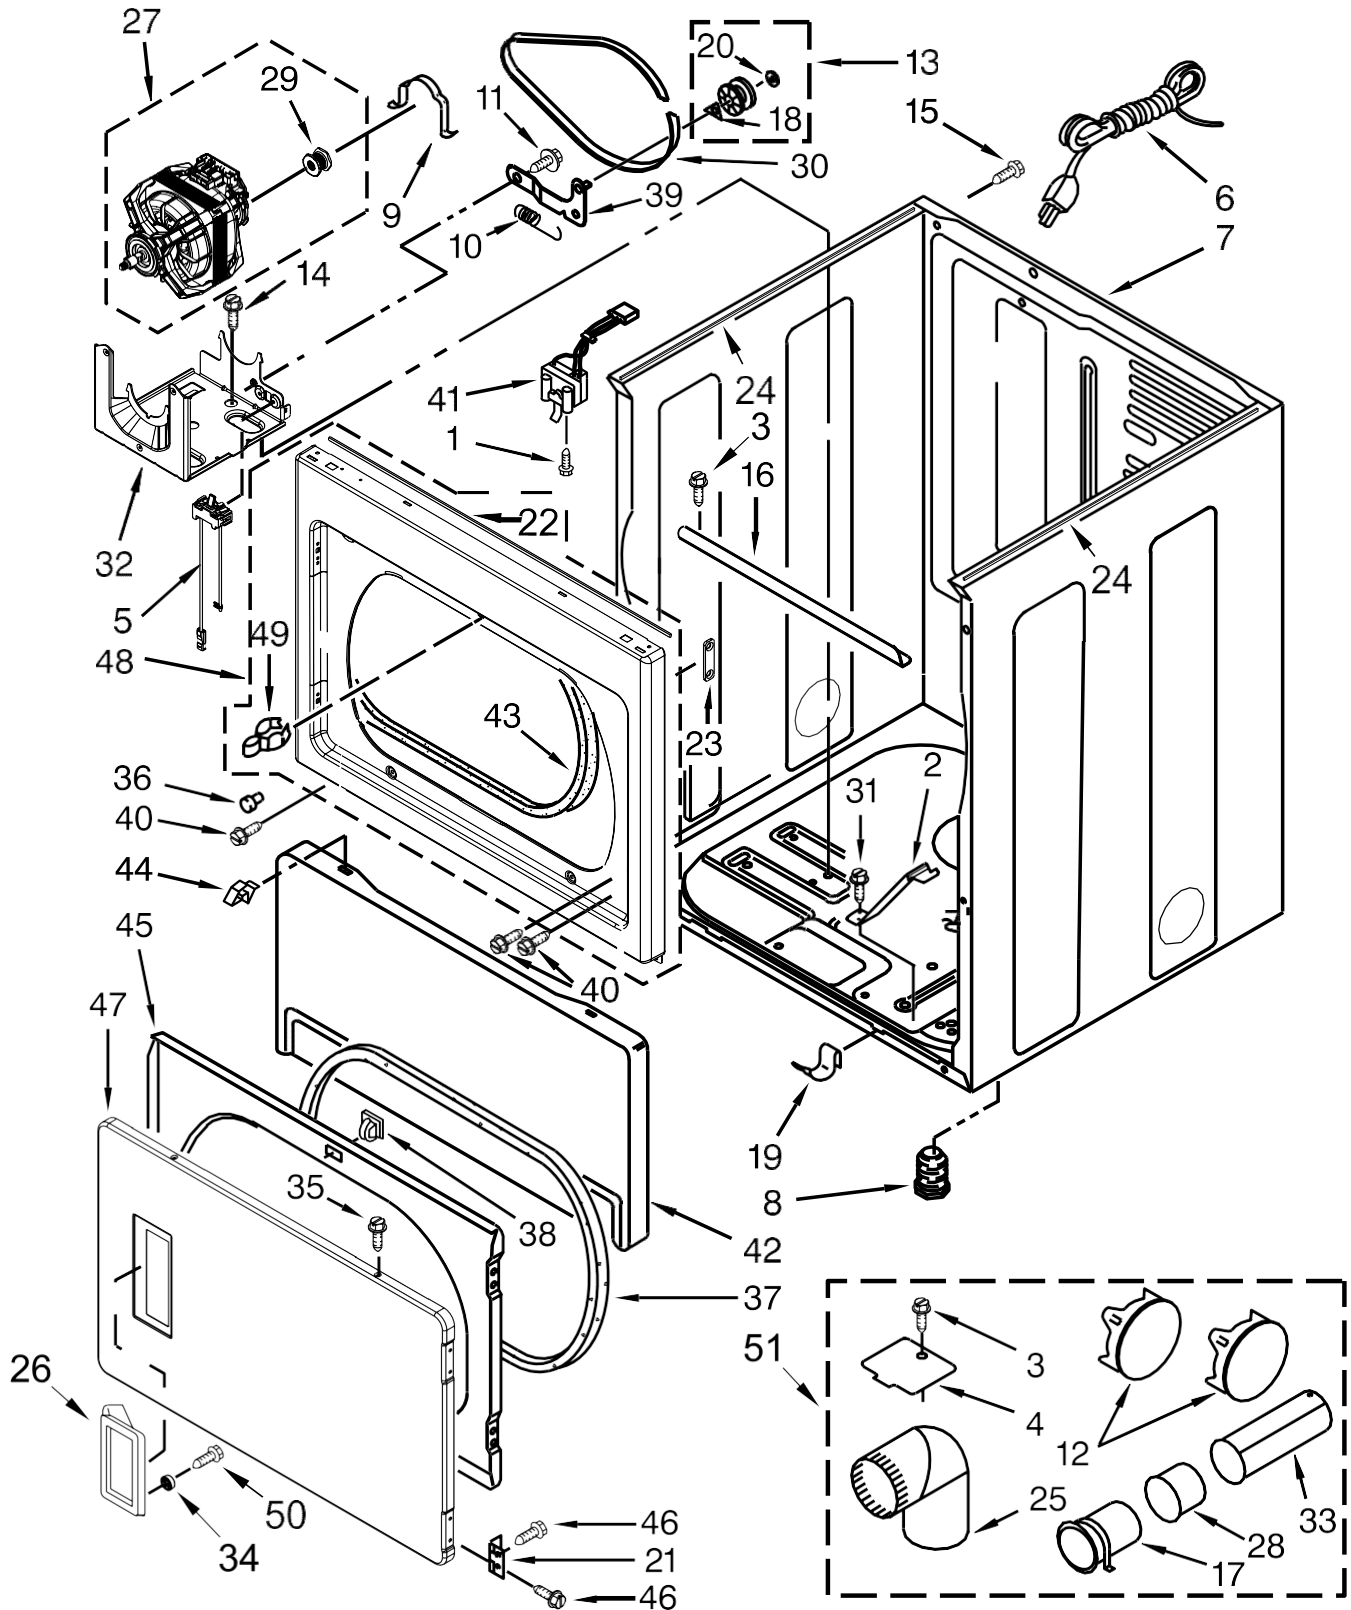

Secadora Maytag 7MMGDX600BW0

<u>Illus. No.</u>	<u>Part No.</u>	<u>Description</u>
1		Literature Parts
	W10259284	Wiring Diagram
	W10566786	Use and Care Guide
	W10329763	Instructions, Installation
	W10417013	Tech Sheet
2	W10298336	Nut, "U"
3	W10280079	Seal, Console
4	W10323092	Seal, User Interface
5	W10253982	Harness, Wiring
6		Top
	W10268730	White
7		Assembly, Console
	W10572896	White

<u>Illus. No.</u>	<u>Part No.</u>	<u>Description</u>
8		Assembly, Control Knob
	W10251381	Silver
9	W10305134	Bezel, Cycle Trim
10	3196172	Screw
11	8312709	Clip, Console
12	W10285495	Cable, User Interface
13	W10272635	User Interface Assembly
14	W10219342	Screw
15	W10274524	Tensioner, Fascia
16	W10492808	Badge
17	W10550615	Panel, Rear Console
18	W10279552	Plug, Upper Rear Panel

<u>Illus. No.</u>	<u>Part No.</u>	<u>Description</u>
19	3390647	Screw
20	W10338363	Cover, Terminal Block
21	3390814	Screw
22	W10326923	Spacer, Knob
23	W10317638	Control, Electronic
24	W10123956	Panel, Dampening
25	8536939	Clip, Spring