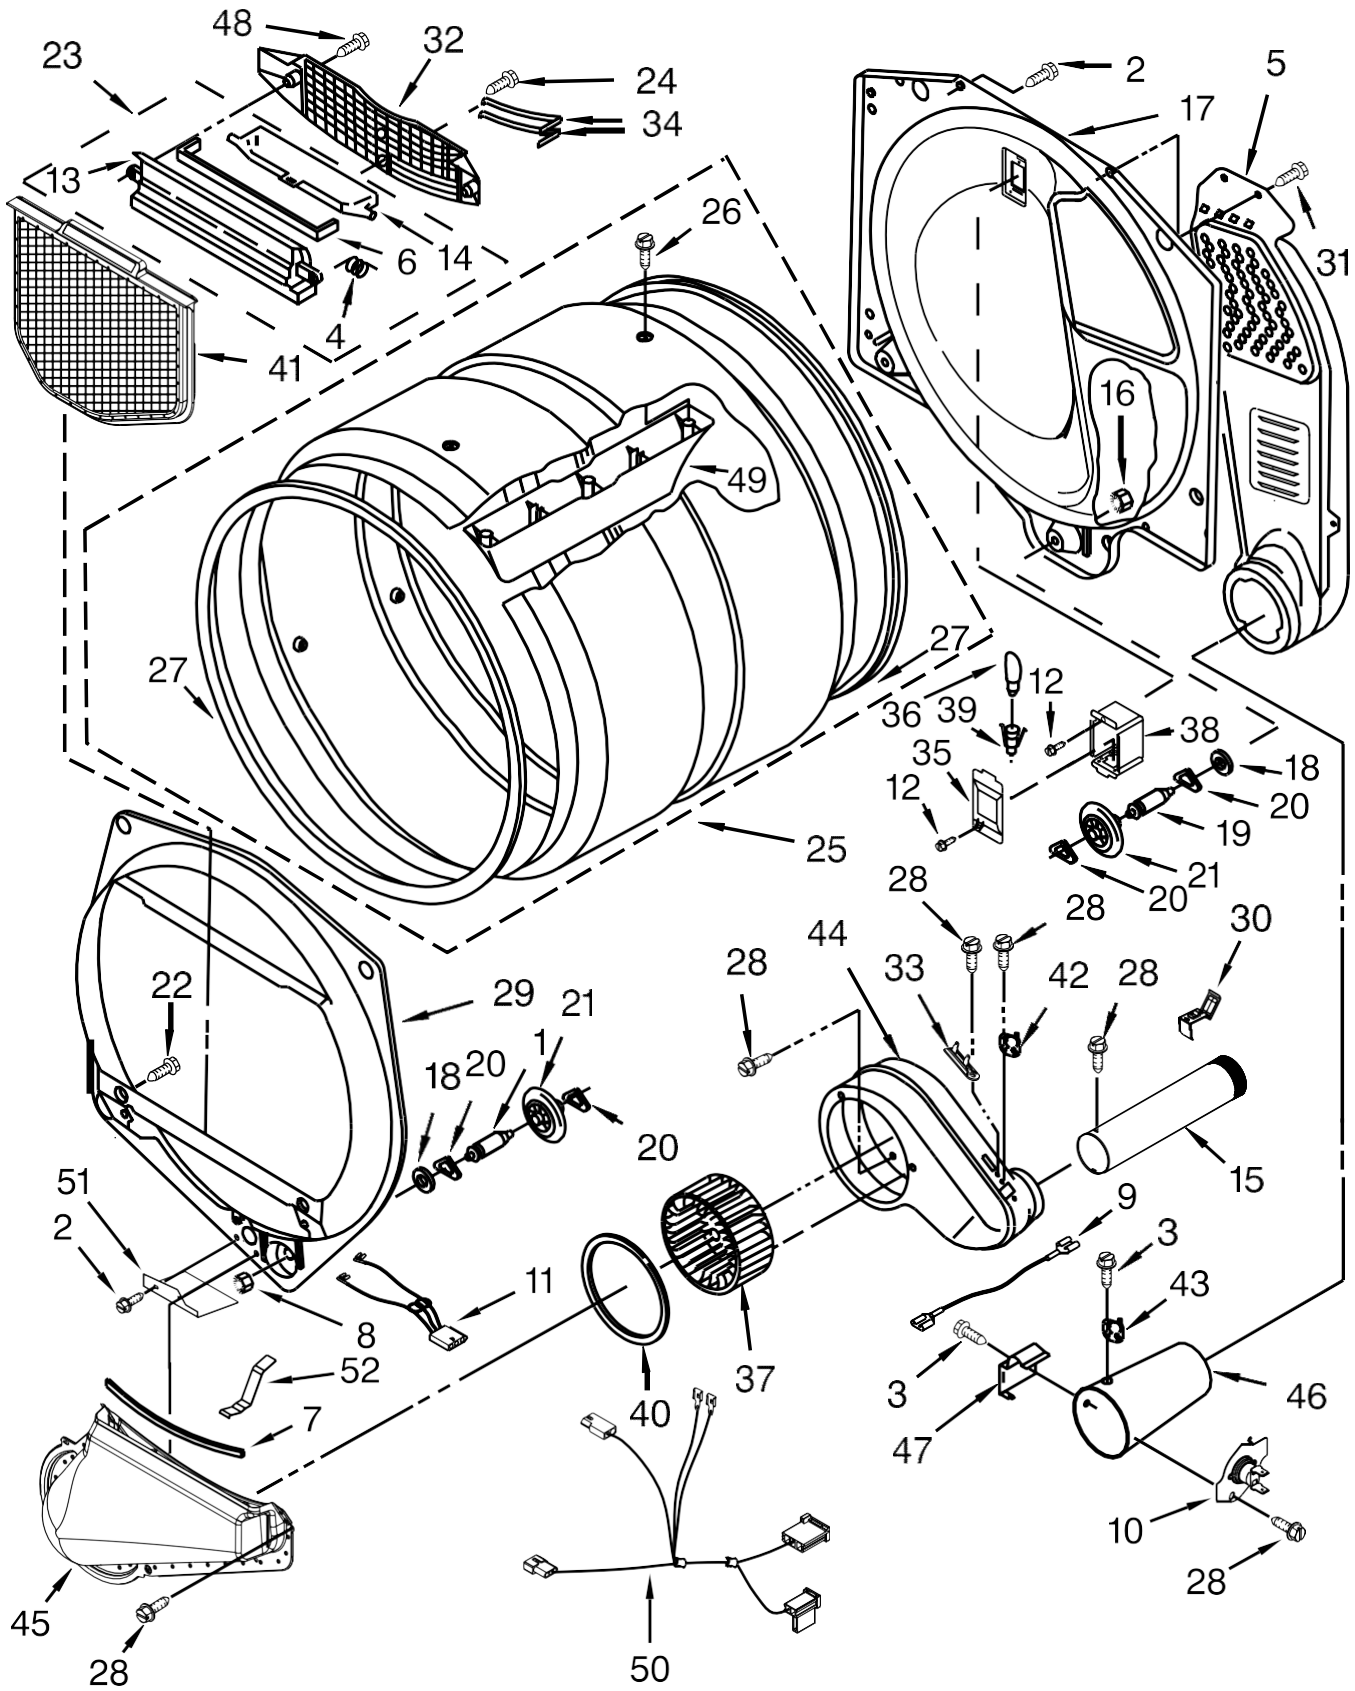

Secadora Maytag 7MMGD600BW0

<u>Illus. No.</u>	<u>Part No.</u>	<u>Description</u>
1	697773	Screw
2	8529757	Bracket, Burner
3	3390647	Screw
4	3394331	Plate, Cover
5	W10411936	Switch, Broken Belt
6	344020	Cord, Power
7		Cabinet
	W10547697	White
8	3392100	Foot, Dryer
	279810	Foot, Optional (Extended Length Package Of 2) (Not Included)
9	W10121316	Clamp, Motor Mount
10	W10446781	Spring, Idler
11	3389420	Screw
12		Plug, Multivent
	49252	White
13	W10468057	Assembly, Pulley
14	343641	Screw
15	8533971	Screw
16	W10236068	Bracket, Cabinet
17	8563747	Pipe, Exhaust (Medium)

<u>Illus. No.</u>	<u>Part No.</u>	<u>Description</u>
18	W10512946	Washer, Tri Ring
19	W10291934	Clip
20	W10121334	Washer
21		Hinge, Spring Assembly
	W10279703	Silver
22	W10312811	Seal, Spill Guard
23		Plug, Hinge Hole
	W10191265	White
24	W10336128	Seal, Foam
25	49026	Elbow
26		Handle, Door
	W10284182	White
27	W10396038	Assembly, Motor
28	8563750	Pipe, Exhaust (Short)
29	W10460106	Pulley, Motor
30	W10112954	Belt, Drive
31	693995	Screw
32	W10242878	Bracket, Motor Mounting
33	8563749	Pipe, Exhaust (Long)
34	W10294344	Spacer, Handle
35	3348629	Screw

<u>Illus. No.</u>	<u>Part No.</u>	<u>Description</u>
36	693152	Bumper
37	3390735	Seal, Door
38	3392538	Assembly, Door Catch
39	3388674	Bracket, Idler
40	3357011	Screw
41	3406107	Switch, Door
42		Panel, Toe
	697215	White
43	3387242	Seal, Front Panel
44	3388229	Retainer
45	W10323061	Door, Rear
46	342055	Screw
47		Door, Outer
	W10322551	White
48		Panel, Front
	W10115218	White
49	696144	Strike, Door
50	W10192860	Screw
		Optional Parts Not Included|Dryer Exhaust Kit|(For Side & Bottom Venting)
51	W10331132	Midnight Grey

Secadora Maytag 7MMGD600BW0