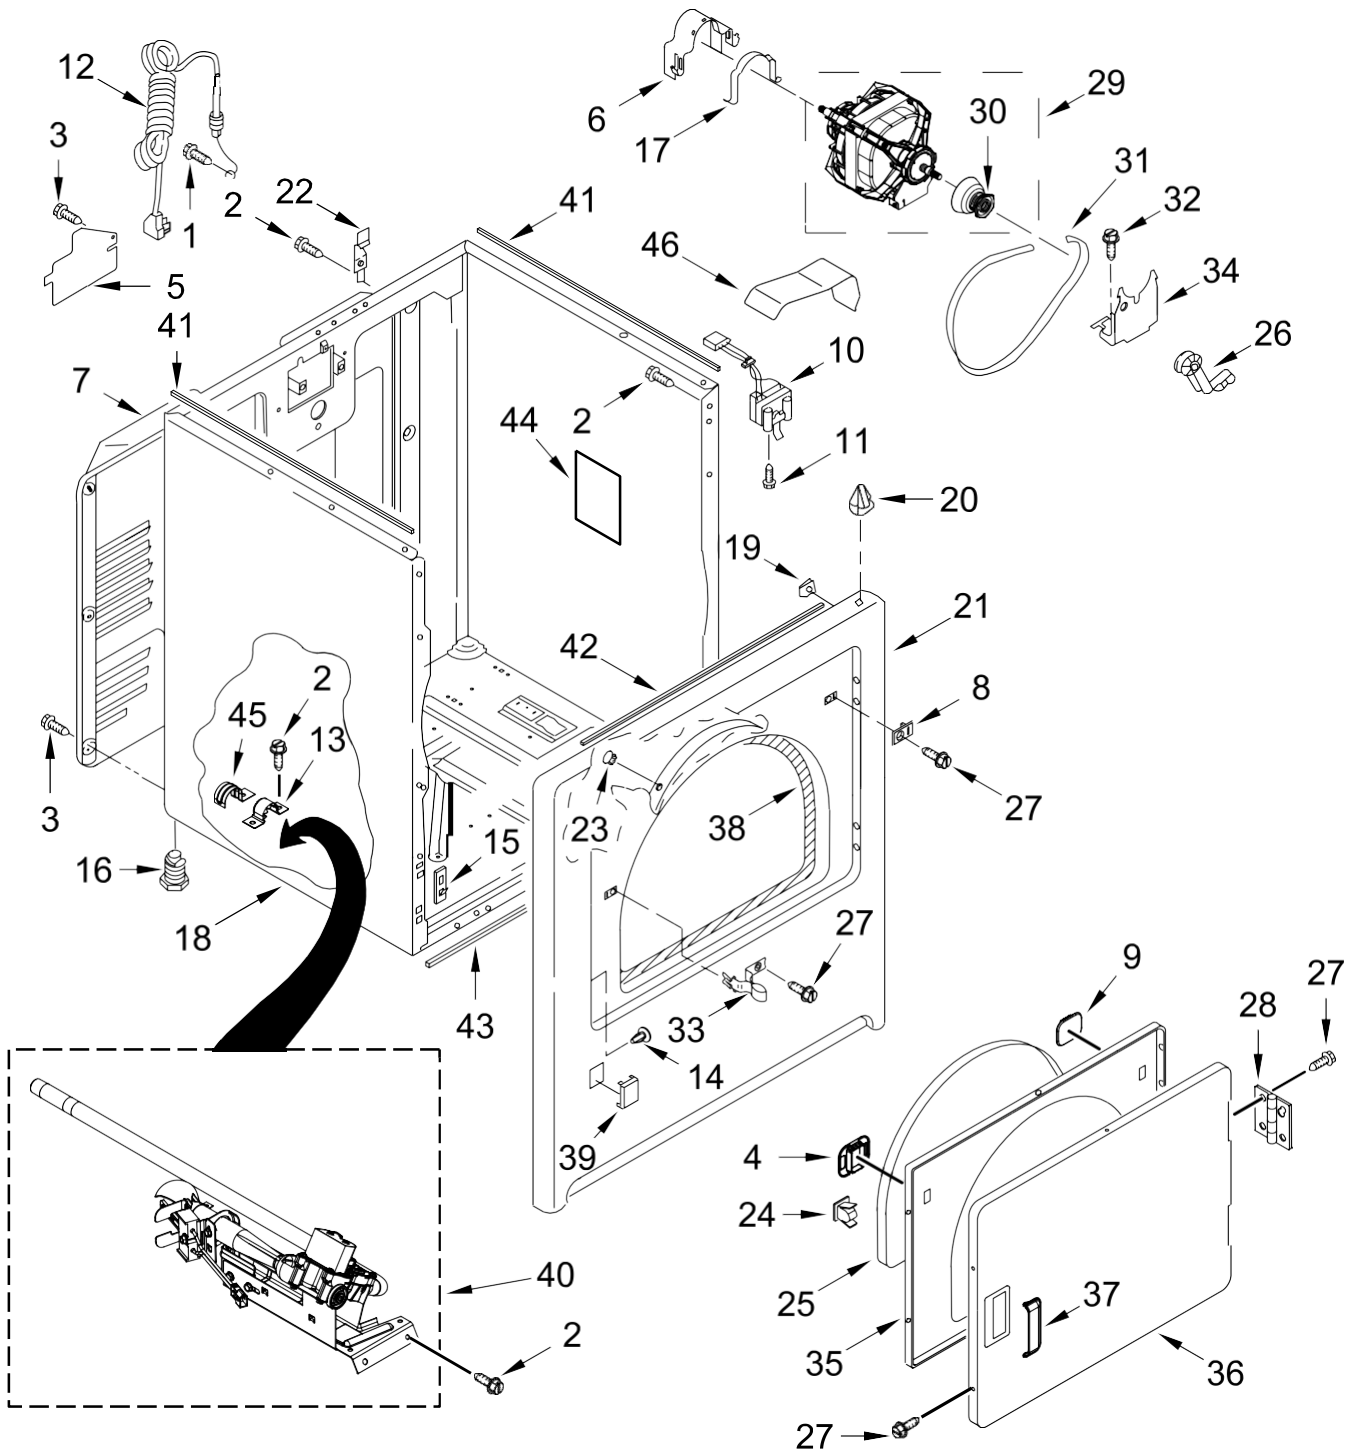

Secadora Maytag 7MMGD655EW0

Secadora Maytag 7MMGDX655EW0

<u>Illus. No.</u>	<u>Part No.</u>	<u>Description</u>
1	3390631	Screw
2	343641	Screw
3	693995	Screw
4	W10529197	Bezel, Door Catch
5	3396795	Cover, Terminal Block
6	W10121316	Clamp, Motor Mount
7	W10571724	Panel, Rear
8	W10567345	Plug, Strike
9	W10529198	Cover, Door Catch
10	W10569603	Switch, Door
11	697773	Screw
12	344020	Cord, Power
13	341029	Clamp, Pipe
14	3404413	Plug, Hole
15	W10775448	Clip, Front Panel
16	W10561321	Foot, Dryer
17	3404162	Clamp, Motor (With Shield)

<u>Illus. No.</u>	<u>Part No.</u>	<u>Description</u>
18		Cabinet
	8530603	White
19	98234	Clip, Ground
20	8066092	Lock, Front Top
21		Panel, Front
	W10664698	White
22	8066217	Hinge, Top
23	685203	Clip, Felt Pad
24	W10610880	Assembly, Door Catch
25	W10730752	Seal, Door
26	691366	Idler Assembly
27	342055	Screw
28	W10362431	Assembly, Hinge and Pin
29	W10396032	Assembly, Motor
30	8066184	Pulley, Motor
31	W10198086	Belt, Drive
32	3400500	Bolt
33	3403431	Strike, Door

<u>Illus. No.</u>	<u>Part No.</u>	<u>Description</u>
34	348780	Base, Motor
35	W10463967	Door, Inner
36		Door, Outer
	W10714510	White
37		Handle, Door
	W10714516	White
38	W10803476	Assembly, Seal and Bearing
39		Plug, Front Panel
	8564457	White
40	W10336852	Burner Assembly (60 Hz) (Type 1 and 2)
41	W10316529	Seal, Foam
42	W10316619	Seal, Spill Guard
43	W10841728	Seal, Spill Guard
44	W10836097	Panel, Dampening
45	W10727507	Clamp, Pipe
46	W10595510	Tape, Foil