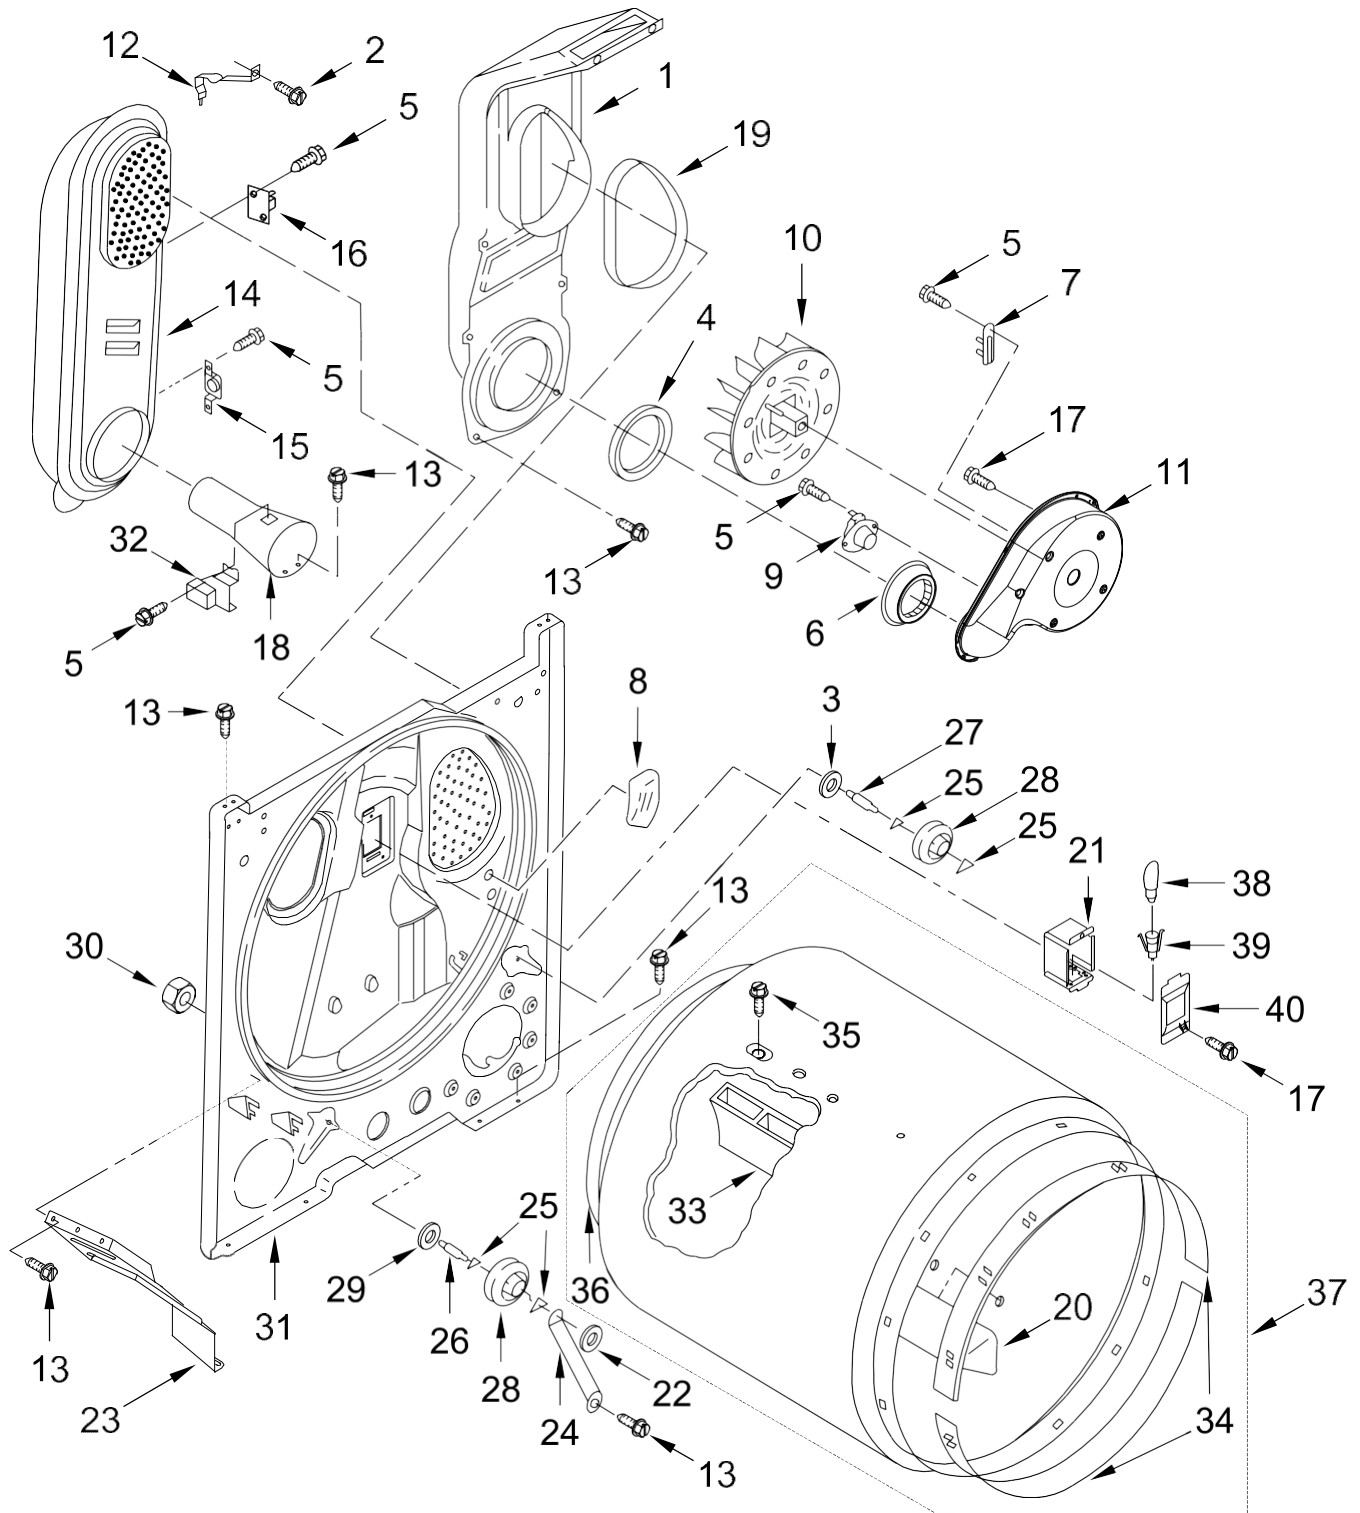

Secadora Maytag 7MMGDX655EW0

<u>Illus. No.</u>	<u>Part No.</u>	<u>Description</u>
1	348368	Assembly, Lint Chute
2	489463	Screw
3	3388703	Washer
4	347139	Seal, Lint Chute
5	90767	Screw
6	W10389567	Shield, Exhaust
7	3392519	Fuse, Thermal (91C)
8	W10681051	Pad, Sensor
9	8318268	Thermostat
10	694089	Wheel, Blower
11	8577230	Housing, Blower
12	3398161	Clip, Heater Box
13	343641	Screw
14	8530285	Box, Heater (96C)
15	W10423382	Thermostat, High Limit SPST (180F)
16	3977394	Thermal Cut-Off

<u>Illus. No.</u>	<u>Part No.</u>	<u>Description</u>
17	3390647	Screw
18	8066049	Funnel, Burner Light
19	339956	Seal
20	3403636	Baffle, Drum (Short)
21	3977373	Bracket, Drum Light
22	90296	Nut, Push On
23	3406022	Bracket, Bulkhead Chute
24	3976434	Bracket, Support
25	W10512946	Washer, Tri Ring
26	W10359270	Shaft, Drum Roller - Left Hand Thread
27	W10359269	Shaft, Drum Roller - Right Hand Thread
28	W10314171	Roller, Support
29	348197	Washer
30	W10298789	Nut, Hex
31	3403414	Bulkhead

<u>Illus. No.</u>	<u>Part No.</u>	<u>Description</u>
32	338906	Sensor, Radiant
33	692490	Baffle, Drum (Long)
34	692526	Bearing, Ring
35	W10219342	Screw
36	W10663495	Seal, Rear Drum
37	W10389436	Assembly, Drum (Complete)
38	3406124	Bulb, Light
39	W10214261	Socket, Light
40	3402841	Lens, Drum Light