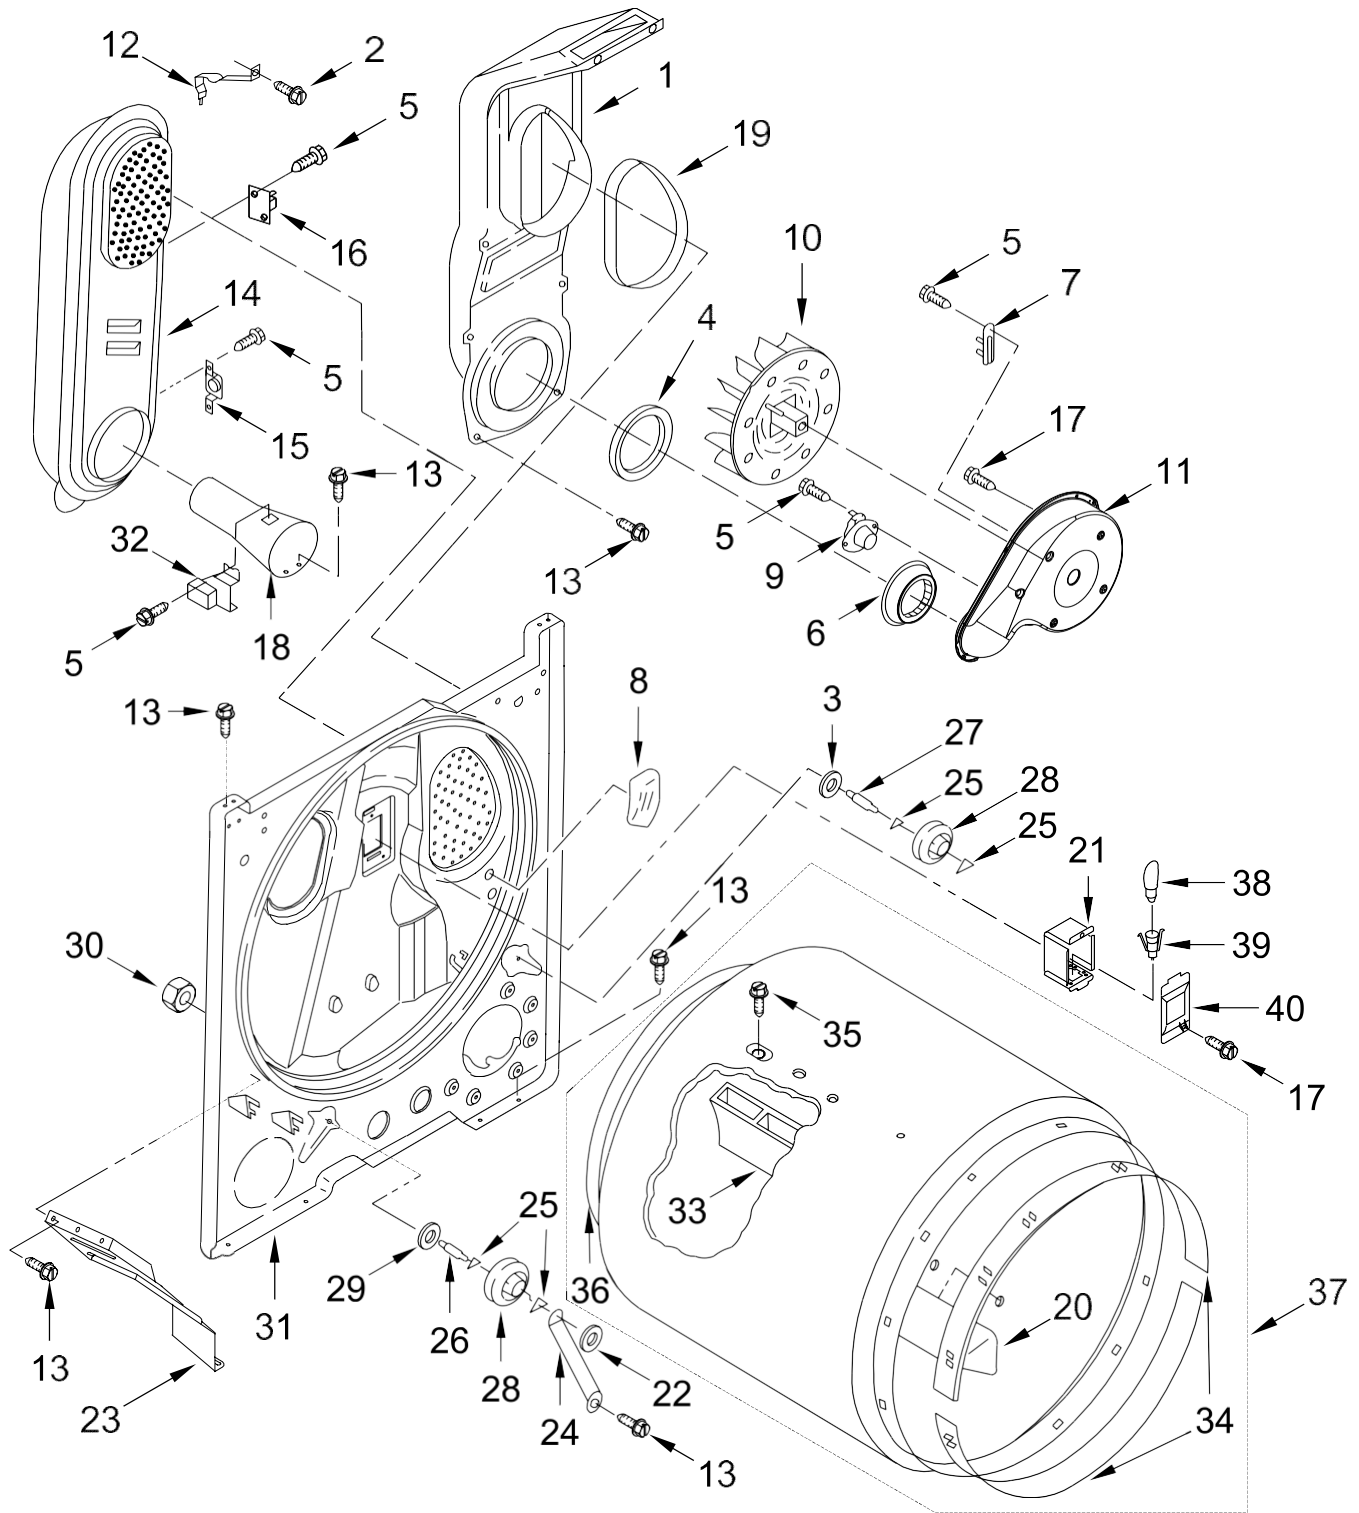

Secadora Maytag 7MMGD655EW1

<u>Illus.</u> <u>No.</u>	<u>Part No.</u> <u>Description</u>	<u>Illus.</u> <u>No.</u>	<u>Part No.</u> <u>Description</u>	<u>Illus.</u> <u>No.</u>	<u>Part No.</u> <u>Description</u>
1	348368 Assembly, Lint Chute	15	W10423382 Thermostat, High Limit SPST (180F)	27	W10359269 Shaft, Drum Roller - Right Hand Thread
2	489463 Screw	16	W10480709 Kit, Thermal Cut-Off (Includes Thermostat)	28	W10314171 Roller, Support
3	3388703 Washer	17	3390647 Screw	29	348197 Washer
4	347139 Seal, Lint Chute	18	8066049 Funnel, Burner Light	30	W10298789 Nut, Hex
5	90767 Screw	19	339956 Seal	31	3403414 Bulkhead
6	W10389567 Shield, Exhaust	20	3403636 Baffle, Drum (Short)	32	338906 Sensor, Radiant
7	3392519 Fuse, Thermal (91C)	21	8578825 Bracket, Drum Light	33	692490 Baffle, Drum (Long)
8	W10681051 Pad, Sensor	22	90296 Nut, Push On	34	692526 Bearing, Ring
9	8318268 Thermostat	23	3406022 Bracket, Bulkhead Chute	35	W10219342 Screw
10	694089 Wheel, Blower	24	3976434 Bracket, Support	36	W10725245 Seal, Rear Drum
11	8577230 Housing, Blower	25	W10512946 Washer, Tri Ring	37	W10757750 Assembly, Drum (Complete)
12	3398161 Clip, Heater Box	26	W10359270 Shaft, Drum Roller - Left Hand Thread	38	3406124 Bulb, Light
13	343641 Screw			39	W10214261 Socket, Light
14	8530285 Box, Heater (96C)			40	3402841 Lens, Drum Light