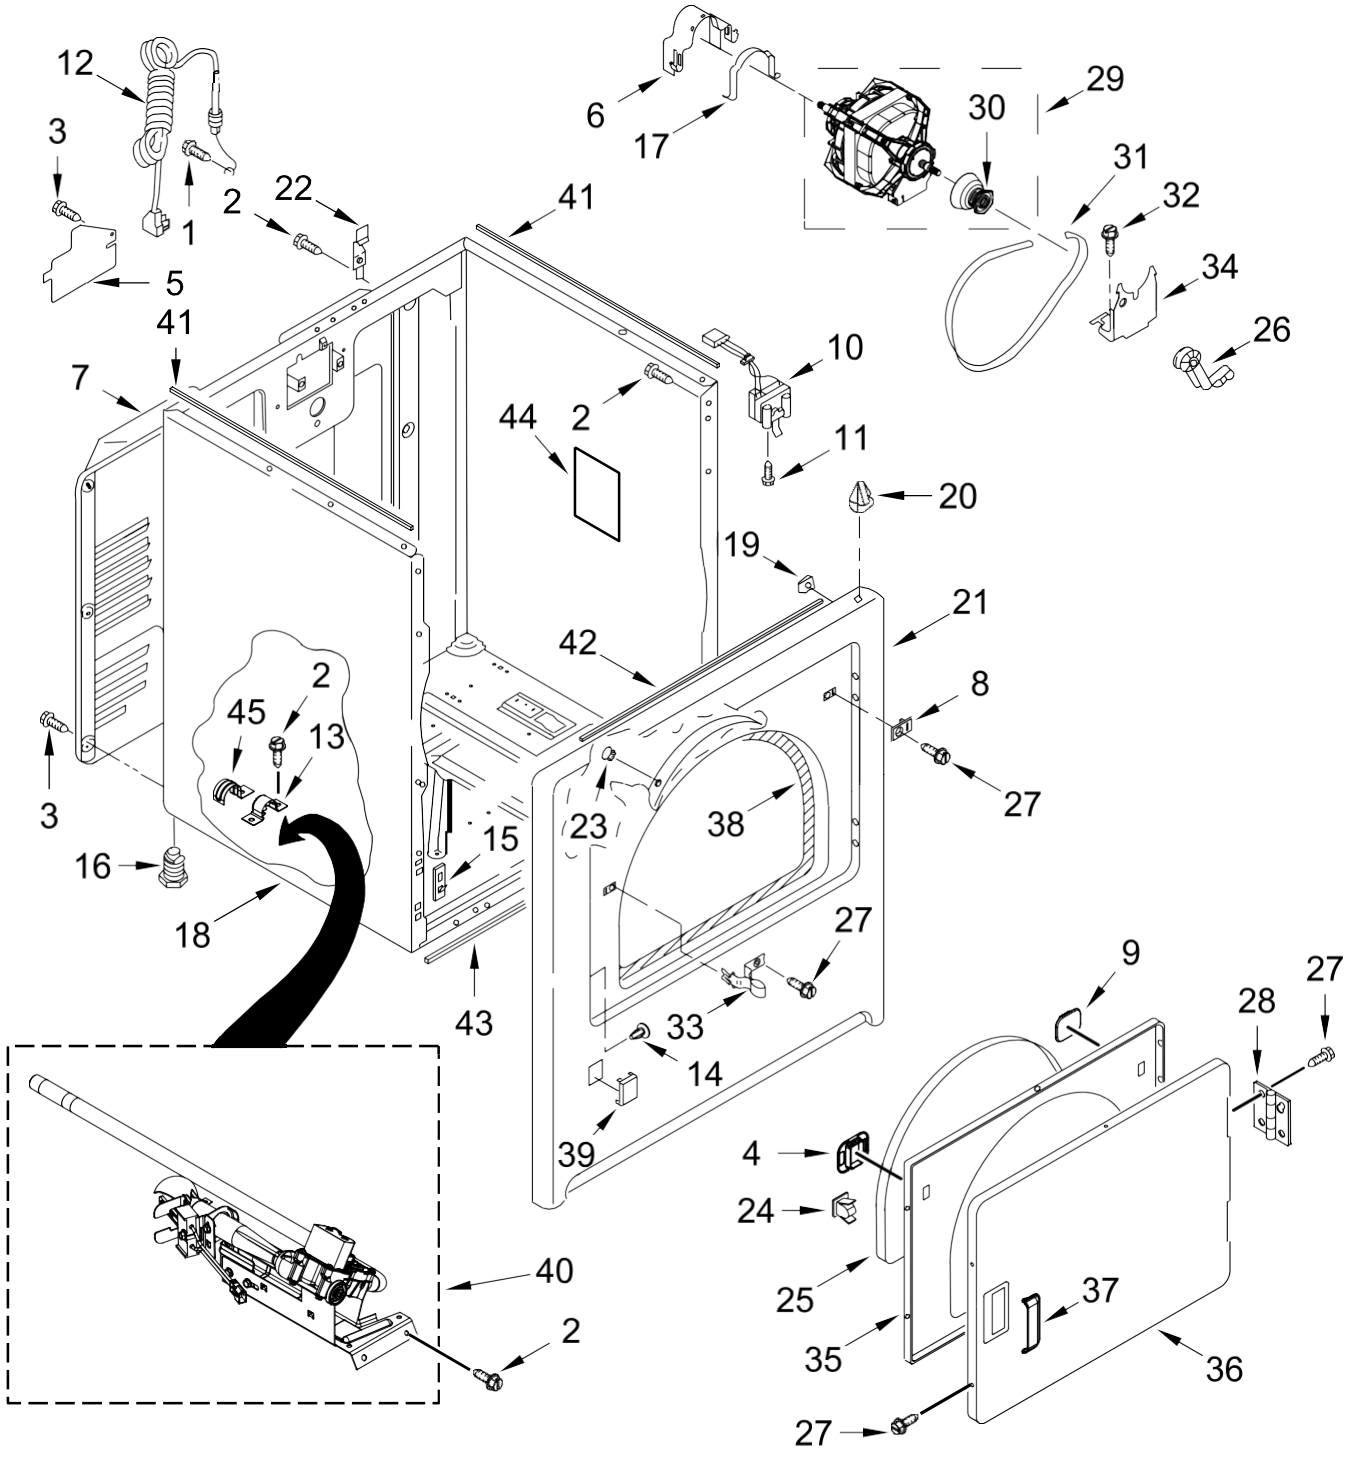

Secadora Maytag 7MMGDX655EW1

<u>Illus. No.</u>	<u>Part No.</u>	<u>Description</u>
1		Literature Parts
	W10807513	Installation Instructions
	W10807509	Use and Care Guide
	W10876314	Wiring Diagram
2		Assembly, Push To Start Knob
	W10565871	Grey
3	W10627711	Switch, Rotary(Signal)
4	W10562713	Switch, Rotary (Temperature)
5	W10476828	Control, Electronic
6	W10416486	Panel, Rear Console
7	W10865754	Harness, Main
8	8312709	Clip, Console

<u>Illus. No.</u>	<u>Part No.</u>	<u>Description</u>
9	8533974	Screw
10		Lint Screen
	W10508973	White
11	W10662472	Collar, Lint Chute
12	W10588162	Seal, Console
13	688983	Screw
14		Assembly, Control Knob
	W10562155	Grey
15	3348629	Screw
16		Top
	W10695517	White
17	W10298336	Nut, "U"
18		Assembly, Timer Knob
	W10558463	Grey

<u>Illus. No.</u>	<u>Part No.</u>	<u>Description</u>
19	W10563095	Switch, Rotary (Push To Start)
20		Assembly, Console
	W10789662	White
21	W10642928	Assembly, Timer
22	W10563094	Switch, Rotary (Wrinkle Control)
23	W10836097	Panel, Dampening
24	W10612925	Badge

Secadora Maytag 7MMGDX655EW1