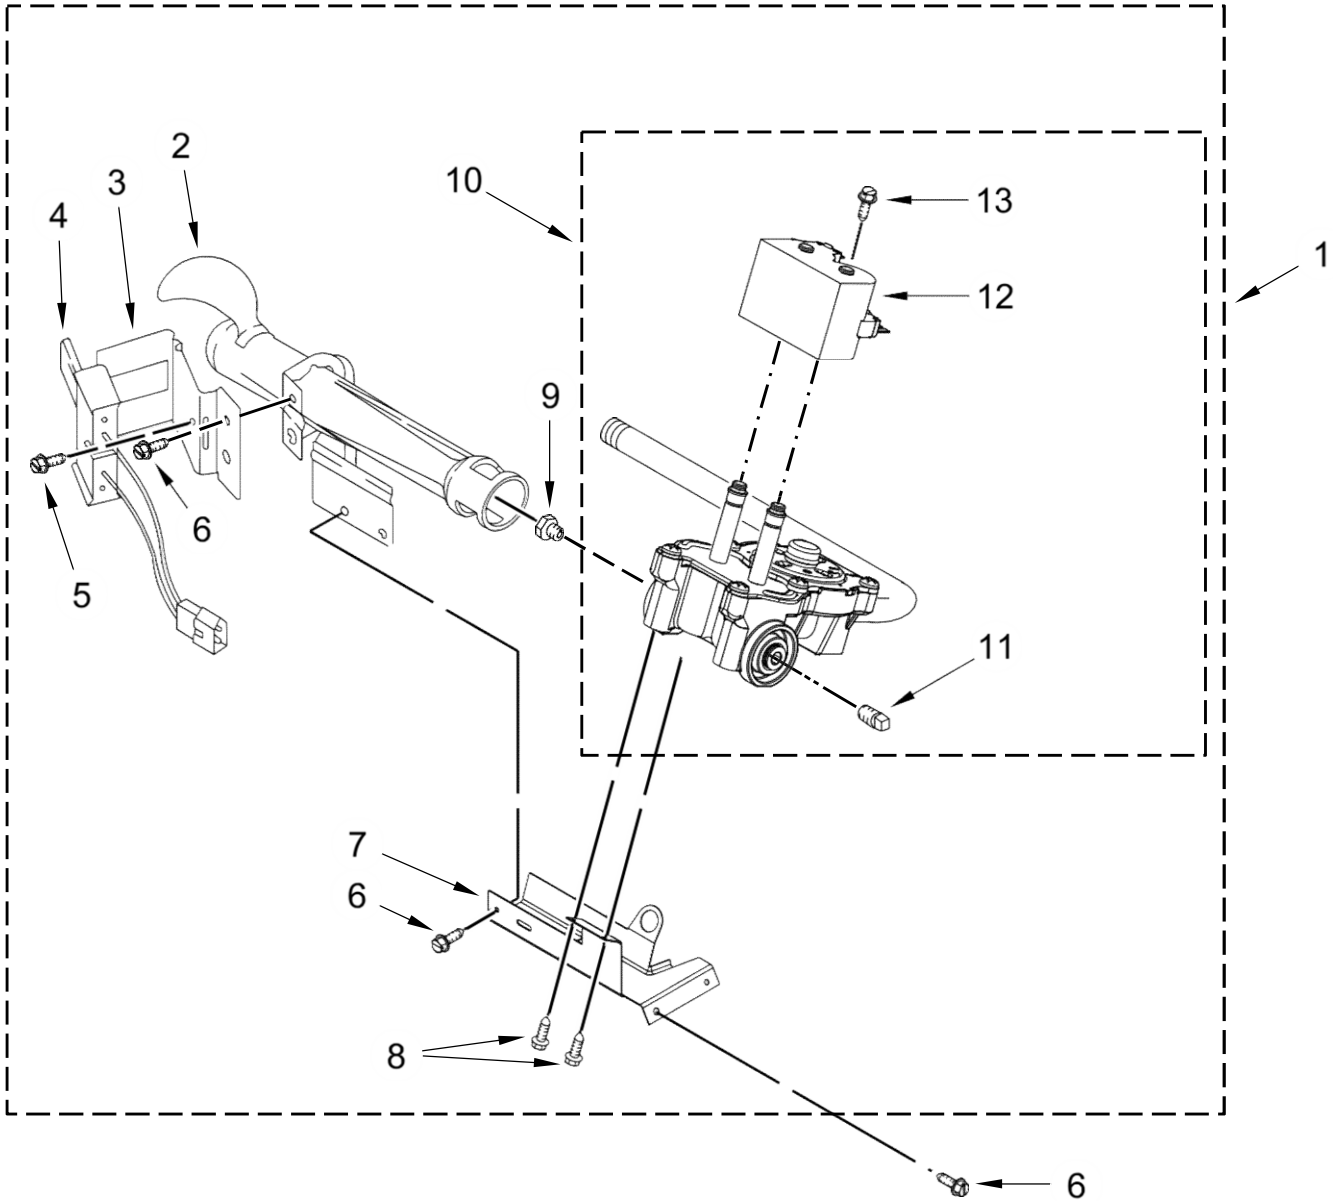

USE WITH TYPE 1 - NATURAL, TYPE 2 - MIXED,
AND TYPE 4 - LIQUEFIED PROPANE AND BUTANE GASES

Secadora Maytag 7MMGDX655EW1

<u>Illus. No.</u>	<u>Part No.</u>	<u>Description</u>
1	W10336852	Burner Assembly (60 Hz) (Type 1 and 2)
2	688617	Tube, Burner
3	694298	Bracket, Ignitor
4	686590	Ignitor
5	W10366705	Screw

<u>Illus. No.</u>	<u>Part No.</u>	<u>Description</u>
6	343641	Screw
7	693986	Base, Burner
8	3387057	Screw
9		Orifice, Burner 234826 Type 1 (Natural)
10	W10622159	Valve, Gas

<u>Illus. No.</u>	<u>Part No.</u>	<u>Description</u>
11	W10295523	Pipe Plug
12	W10328463	Coil (60 Hz)
13	326049536	Screw
		Following Parts Not Illustrated
	49572A	Conversion Kit (Type 1 and 2) to Type (4) L.P.G.