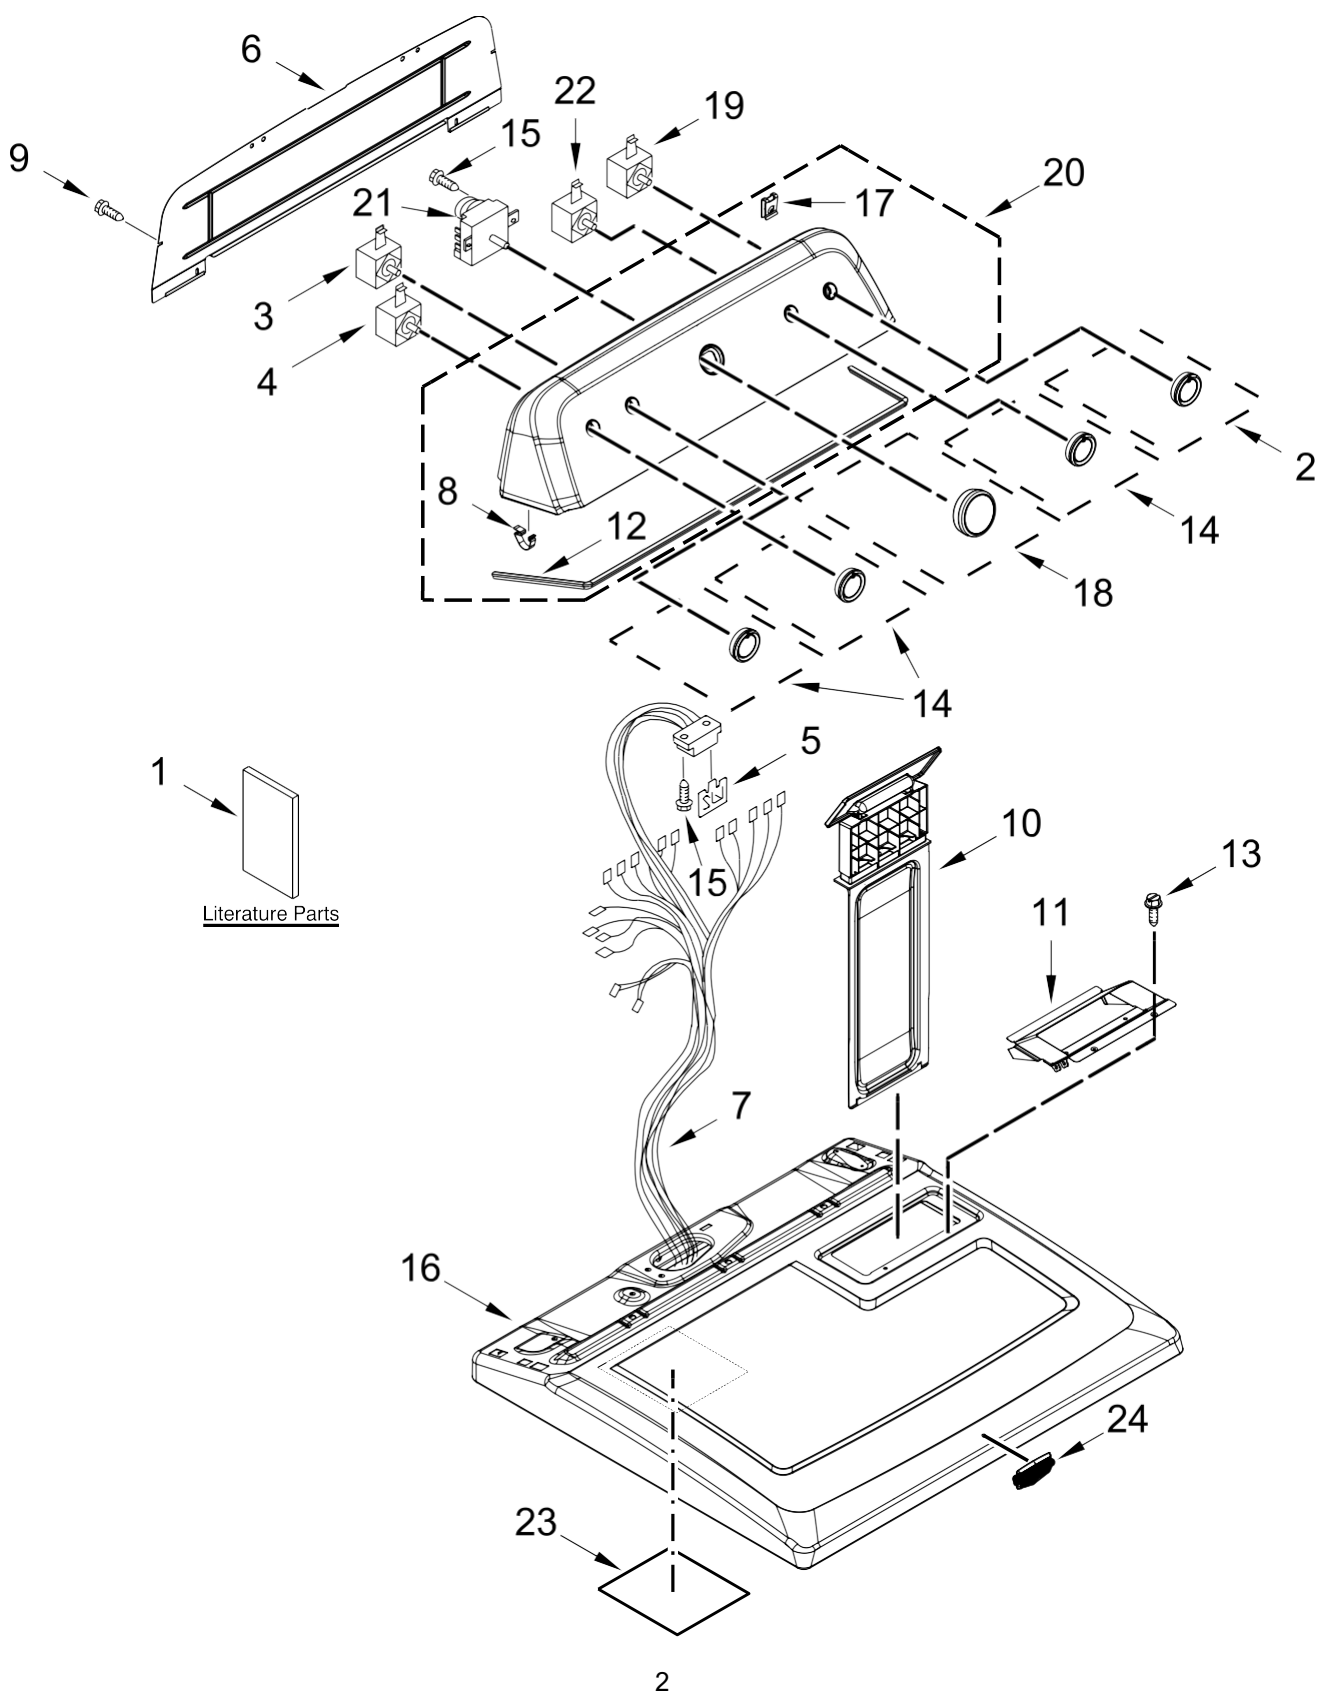

Secadora Maytag 7MMGDX655EW1

Secadora Maytag 7MMGDX655EW1

<u>Illus. No.</u>	<u>Part No.</u>	<u>Description</u>
1		Literature Parts
	W10807513	Installation Instructions
	W10807509	Use and Care Guide
	W10876314	Wiring Diagram
2		Assembly, Push To Start Knob
	W10565871	Grey
3	W10627711	Switch, Rotary(Signal)
4	W10562713	Switch, Rotary (Temperature)
5	W10476828	Control, Electronic
6	W10416486	Panel, Rear Console
7	W10865754	Harness, Main
8	8312709	Clip, Console

<u>Illus. No.</u>	<u>Part No.</u>	<u>Description</u>
9	8533974	Screw
10		Lint Screen
	W10508973	White
11	W10662472	Collar, Lint Chute
12	W10588162	Seal, Console
13	688983	Screw
14		Assembly, Control Knob
	W10562155	Grey
15	3348629	Screw
16		Top
	W10695517	White
17	W10298336	Nut, "U"
18		Assembly, Timer Knob
	W10558463	Grey

<u>Illus. No.</u>	<u>Part No.</u>	<u>Description</u>
19	W10563095	Switch, Rotary (Push To Start)
20		Assembly, Console
	W10789662	White
21	W10642928	Assembly, Timer
22	W10563094	Switch, Rotary (Wrinkle Control)
23	W10836097	Panel, Dampening
24	W10612925	Badge

<u>Illus. No.</u>	<u>Part No.</u>	<u>Description</u>
18		Cabinet
	8530603	White
19	98234	Clip, Ground
20	8066092	Lock, Front Top
21		Panel, Front
	W10664698	White
22	8066217	Hinge, Top
23	685203	Clip, Felt Pad
24	W10610880	Assembly, Door Catch
25	W10730752	Seal, Door
26	691366	Idler Assembly
27	342055	Screw
28	W10362431	Assembly, Hinge and Pin
29	W10396032	Assembly, Motor
30	8066184	Pulley, Motor
31	W10198086	Belt, Drive
32	3400500	Bolt
33	3403431	Strike, Door