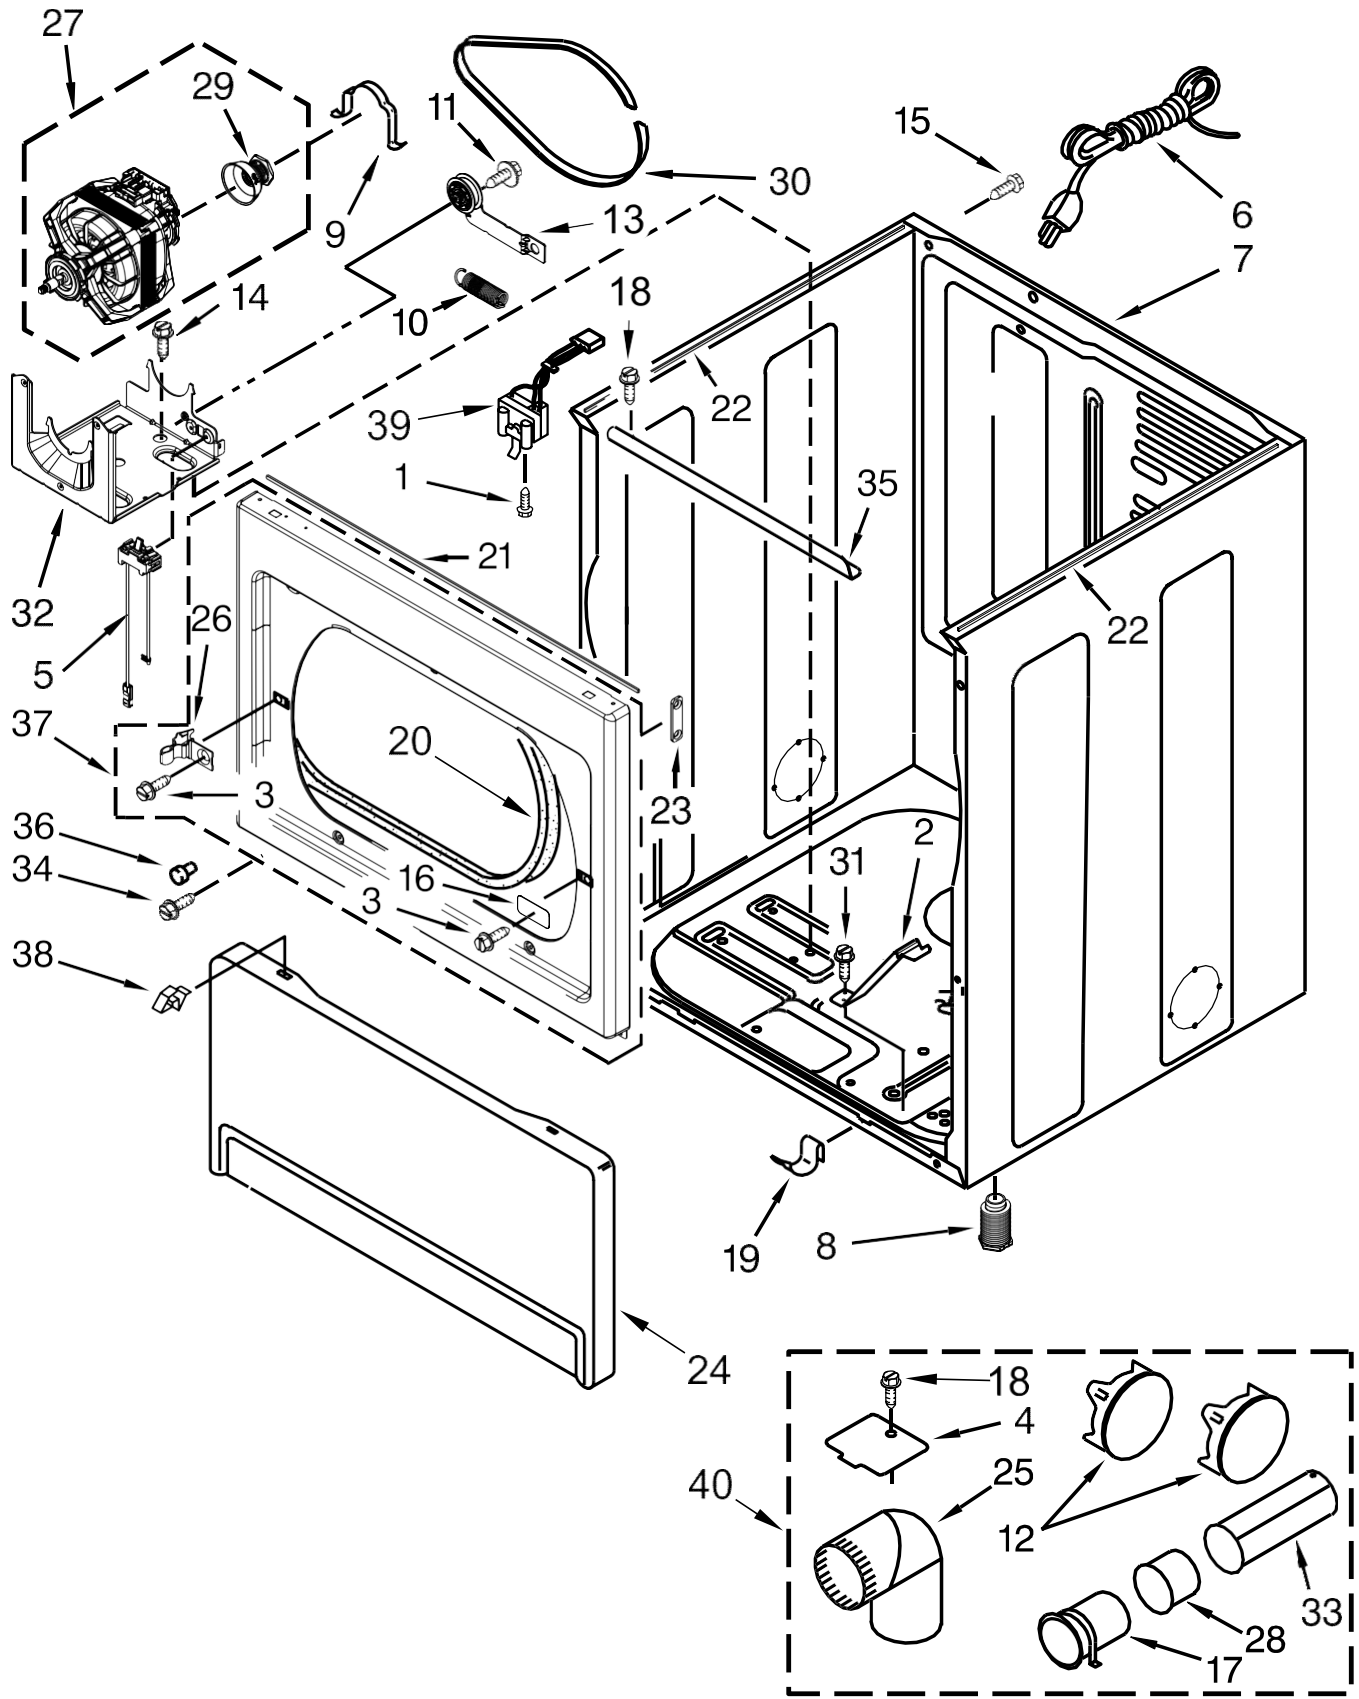

27" GAS DRYER

MODELS:

7MMGDX700BG0 (Granite)

Secadora Maytag 7MMGD700BG0

Secadora Maytag 7MMGDX700BG0

<u>Illus. No.</u>	<u>Part No.</u>	<u>Description</u>
1		Literature Parts
	W10566786	Use and Care Guide
	W10368978	Installation, Instruction
	W10417013	Tech Sheet
	W10287249	Wiring Diagram
2	W10280079	Seal, Console
3	8536939	Clip, Spring
4	W10326923	Spacer, Knob
5	W10287253	Harness, Wiring (Main)
6		Top
	W10459652	Cosmetallic

<u>Illus. No.</u>	<u>Part No.</u>	<u>Description</u>
7		Panel, Console
	W10572895	Granite
8		Knob Assembly
	W10251384	Chrome
9	W10305134	Bezel, Cycle Trim
10	3196172	Screw
11	8312709	Clip, Console
12	W10285494	Cable, User Interface
13	W10272644	Assembly, User Interface
14	W10219342	Screw
15	W10274524	Tensioner, Fascia

<u>Illus. No.</u>	<u>Part No.</u>	<u>Description</u>
16	W10492808	Badge
17	W10550615	Panel, Rear Console
18	W10279552	Plug, Upper Rear Panel
19	3390647	Screw
20	W10338363	Cover, Terminal Block
21	8533974	Screw
22	W10323092	Seal, User Interface
23	W10214009	Control, Electronic
24	W10123956	Panel, Dampening
25	W10298336	Nut, "U"