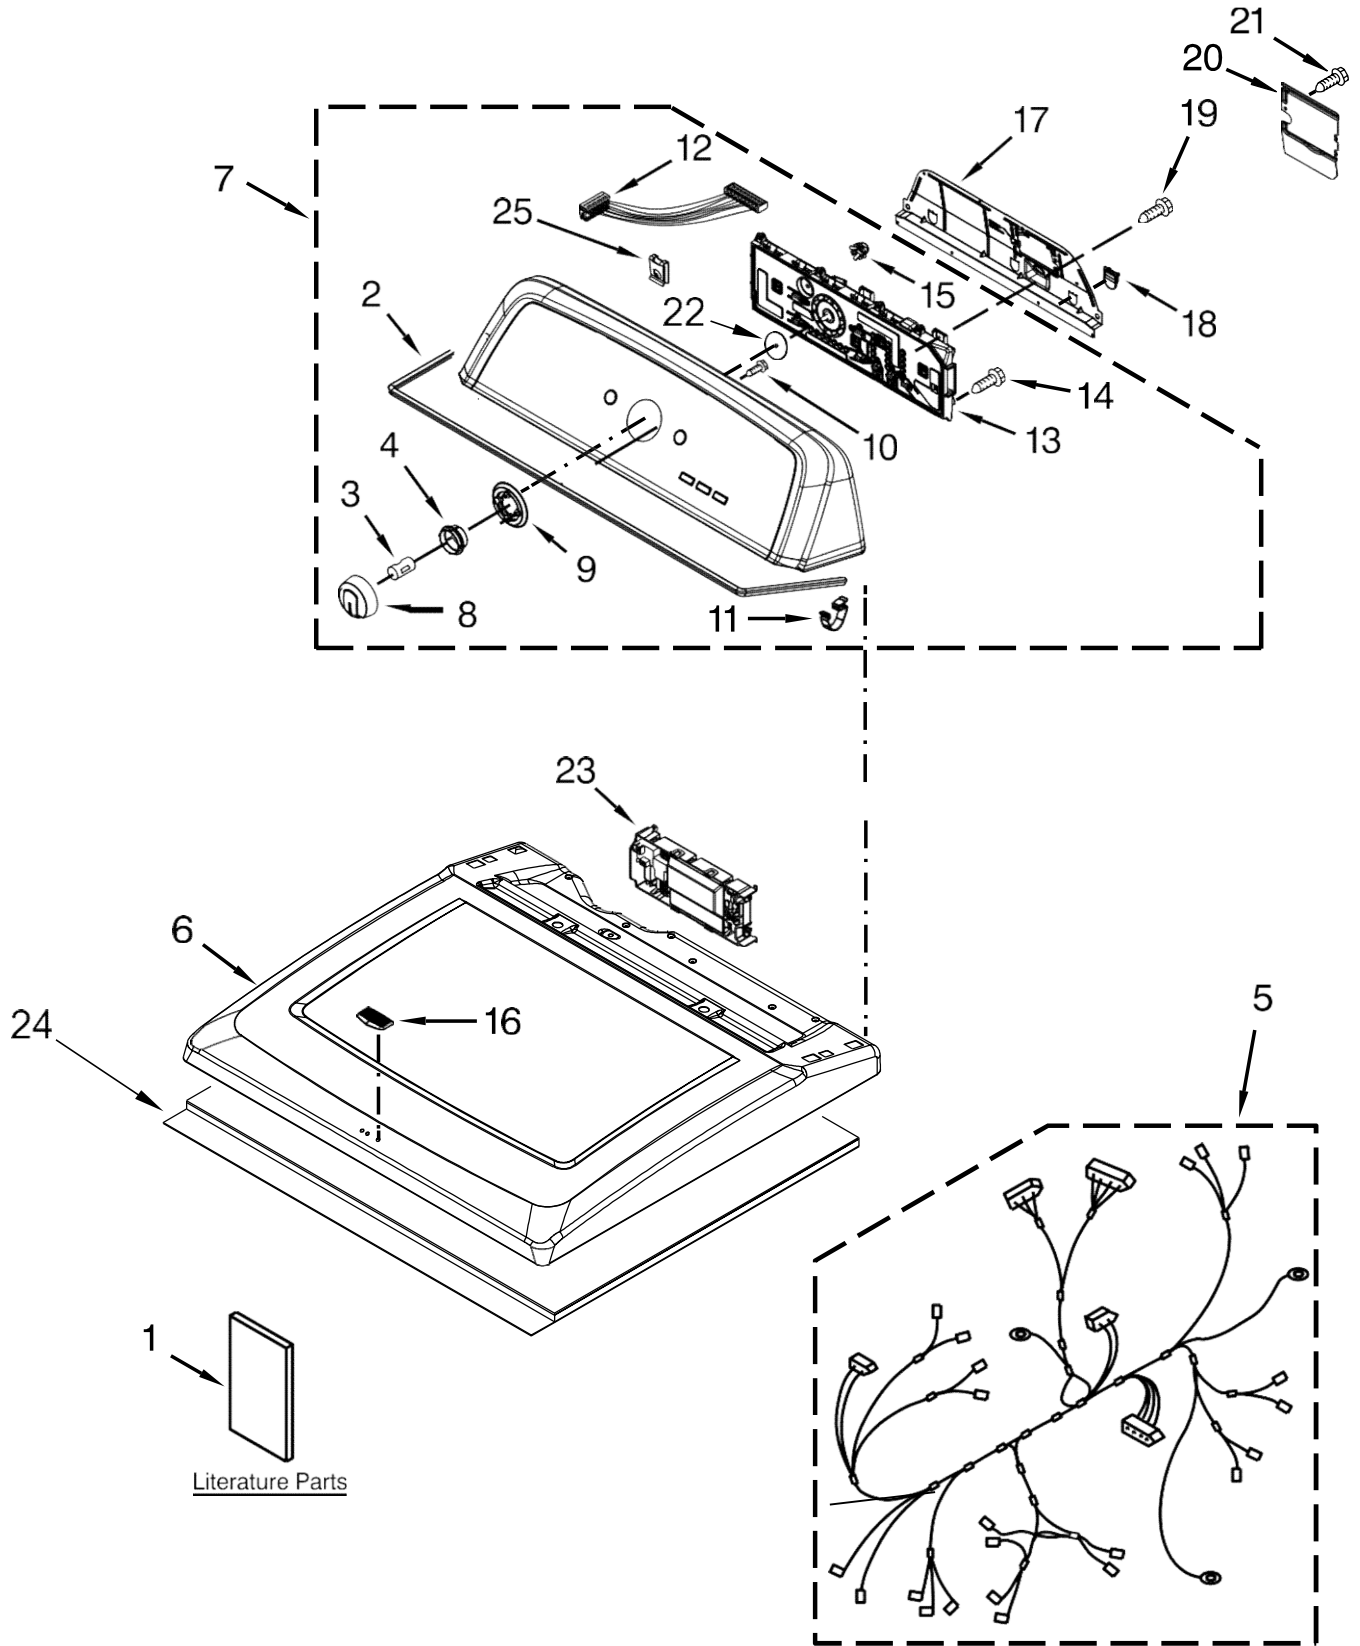

27" GAS DRYER

MODELS:

7MMGDX700BG0 (Granite)

Secadora Maytag 7MMGD700BG0

Secadora Maytag 7MMGDX700BG0

<u>Illus. No.</u>	<u>Part No.</u>	<u>Description</u>
1		Literature Parts
	W10566786	Use and Care Guide
	W10368978	Installation, Instruction
	W10417013	Tech Sheet
	W10287249	Wiring Diagram
2	W10280079	Seal, Console
3	8536939	Clip, Spring
4	W10326923	Spacer, Knob
5	W10287253	Harness, Wiring (Main)
6		Top
	W10459652	Cosmetallic

<u>Illus. No.</u>	<u>Part No.</u>	<u>Description</u>
7		Panel, Console
	W10572895	Granite
8		Knob Assembly
	W10251384	Chrome
9	W10305134	Bezel, Cycle Trim
10	3196172	Screw
11	8312709	Clip, Console
12	W10285494	Cable, User Interface
13	W10272644	Assembly, User Interface
14	W10219342	Screw
15	W10274524	Tensioner, Fascia