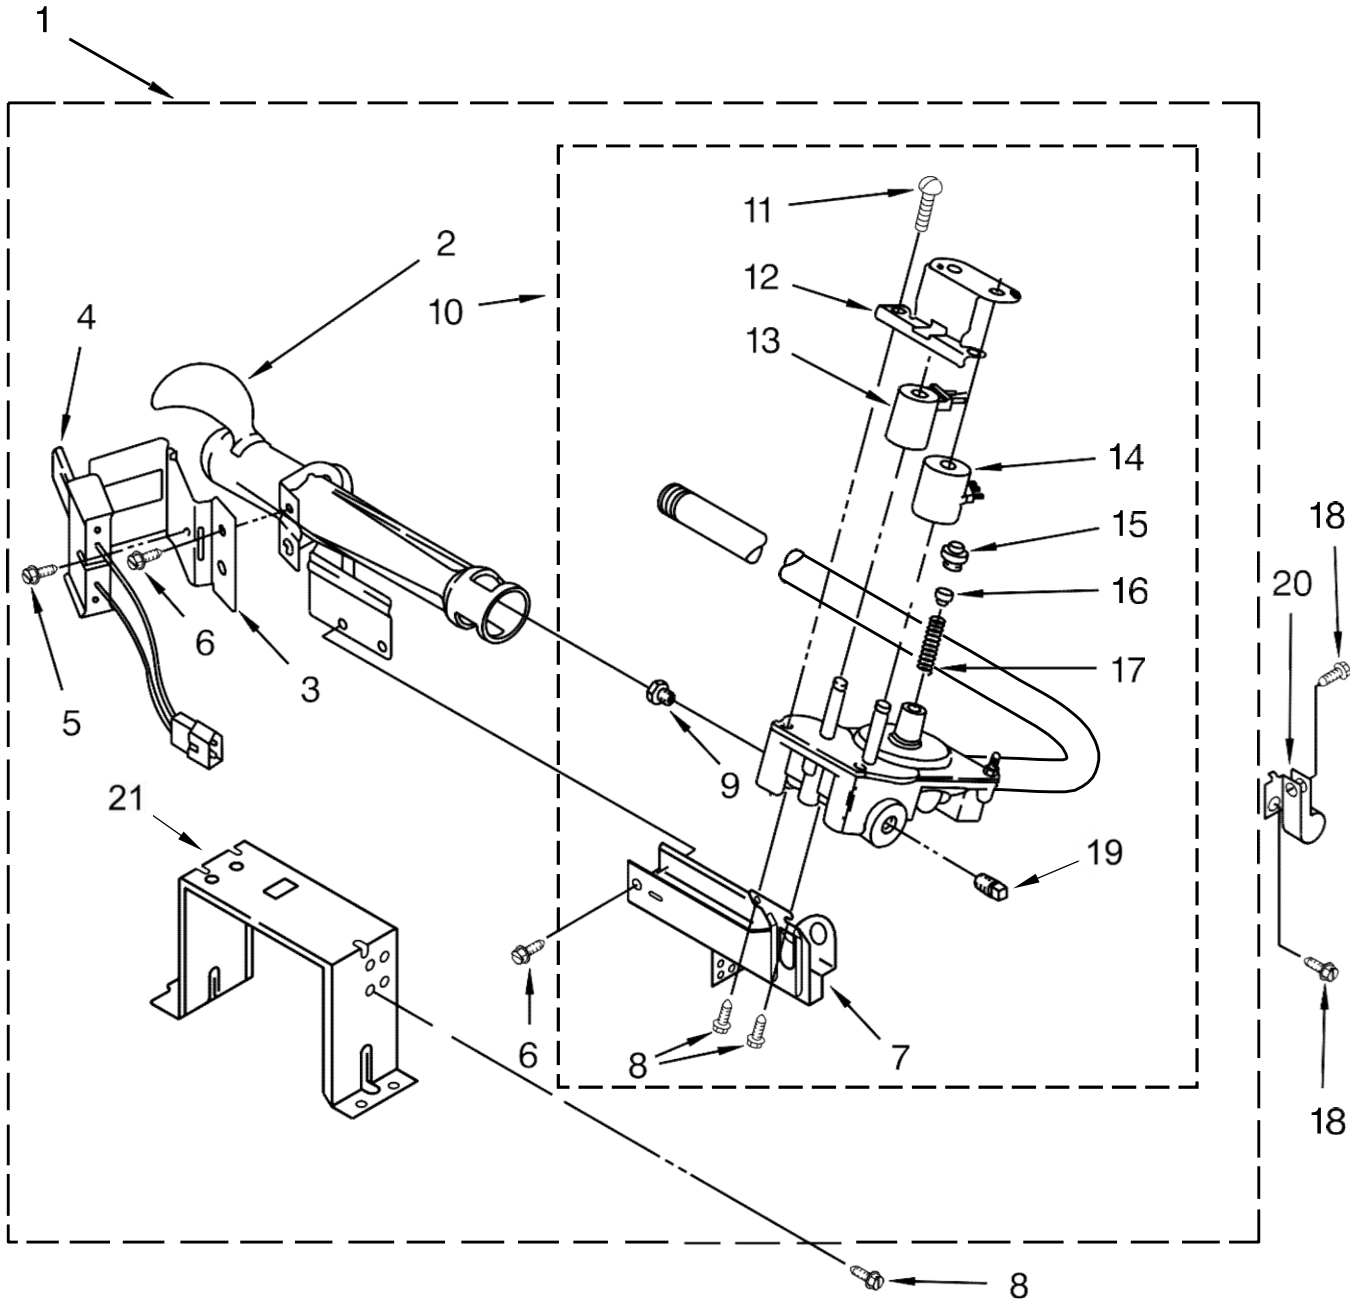

USE WITH TYPE 1 - NATURAL,
AND TYPE 4 - LIQUEFIED PROPANE AND BUTANE GASES

Secadora Maytag 7MMGDX700BG0

<u>Illus. No.</u>	<u>Part No.</u>	<u>Description</u>
1	8576353	Burner Assembly 60 Hz. (Type 1)(White Rodgers)
2	688617	Tube, Burner
3	694298	Bracket, Ignitor
4	686590	Ignitor
5	3393909	Screw
6	343641	Screw
7	3389871	Base, Burner
8	3387057	Screw

<u>Illus. No.</u>	<u>Part No.</u>	<u>Description</u>
9		Orifice, Burner
	15418	Type 1 (Natural)
	15422	Type 4 (Butane)
	234867	Type 4 (Propane)
10	W10118312	Valve, Gas 60 Hz. (Complete)
11	694421	Screw, Coil
12	694538	Bracket, Coil
13	694540	Coil, 60 Hz. (2 Terminal) (Main)
14	694539	Coil, 60 Hz (Split) (3 Terminal) (Pilot Position)
15	694424	Leak, Limiter

<u>Illus. No.</u>	<u>Part No.</u>	<u>Description</u>
16	694423	Screw, Regulator Adjustment
17	694422	Spring, Regulator
18	3390647	Screw
19	239822	Plug, Pipe
20	3387561	Clamp, Pipe
21	3389889	Bracket, Support
		Following Parts Not Illustrated
	8576846	Conversion Kit (Type 1 to Type 4 LPG)