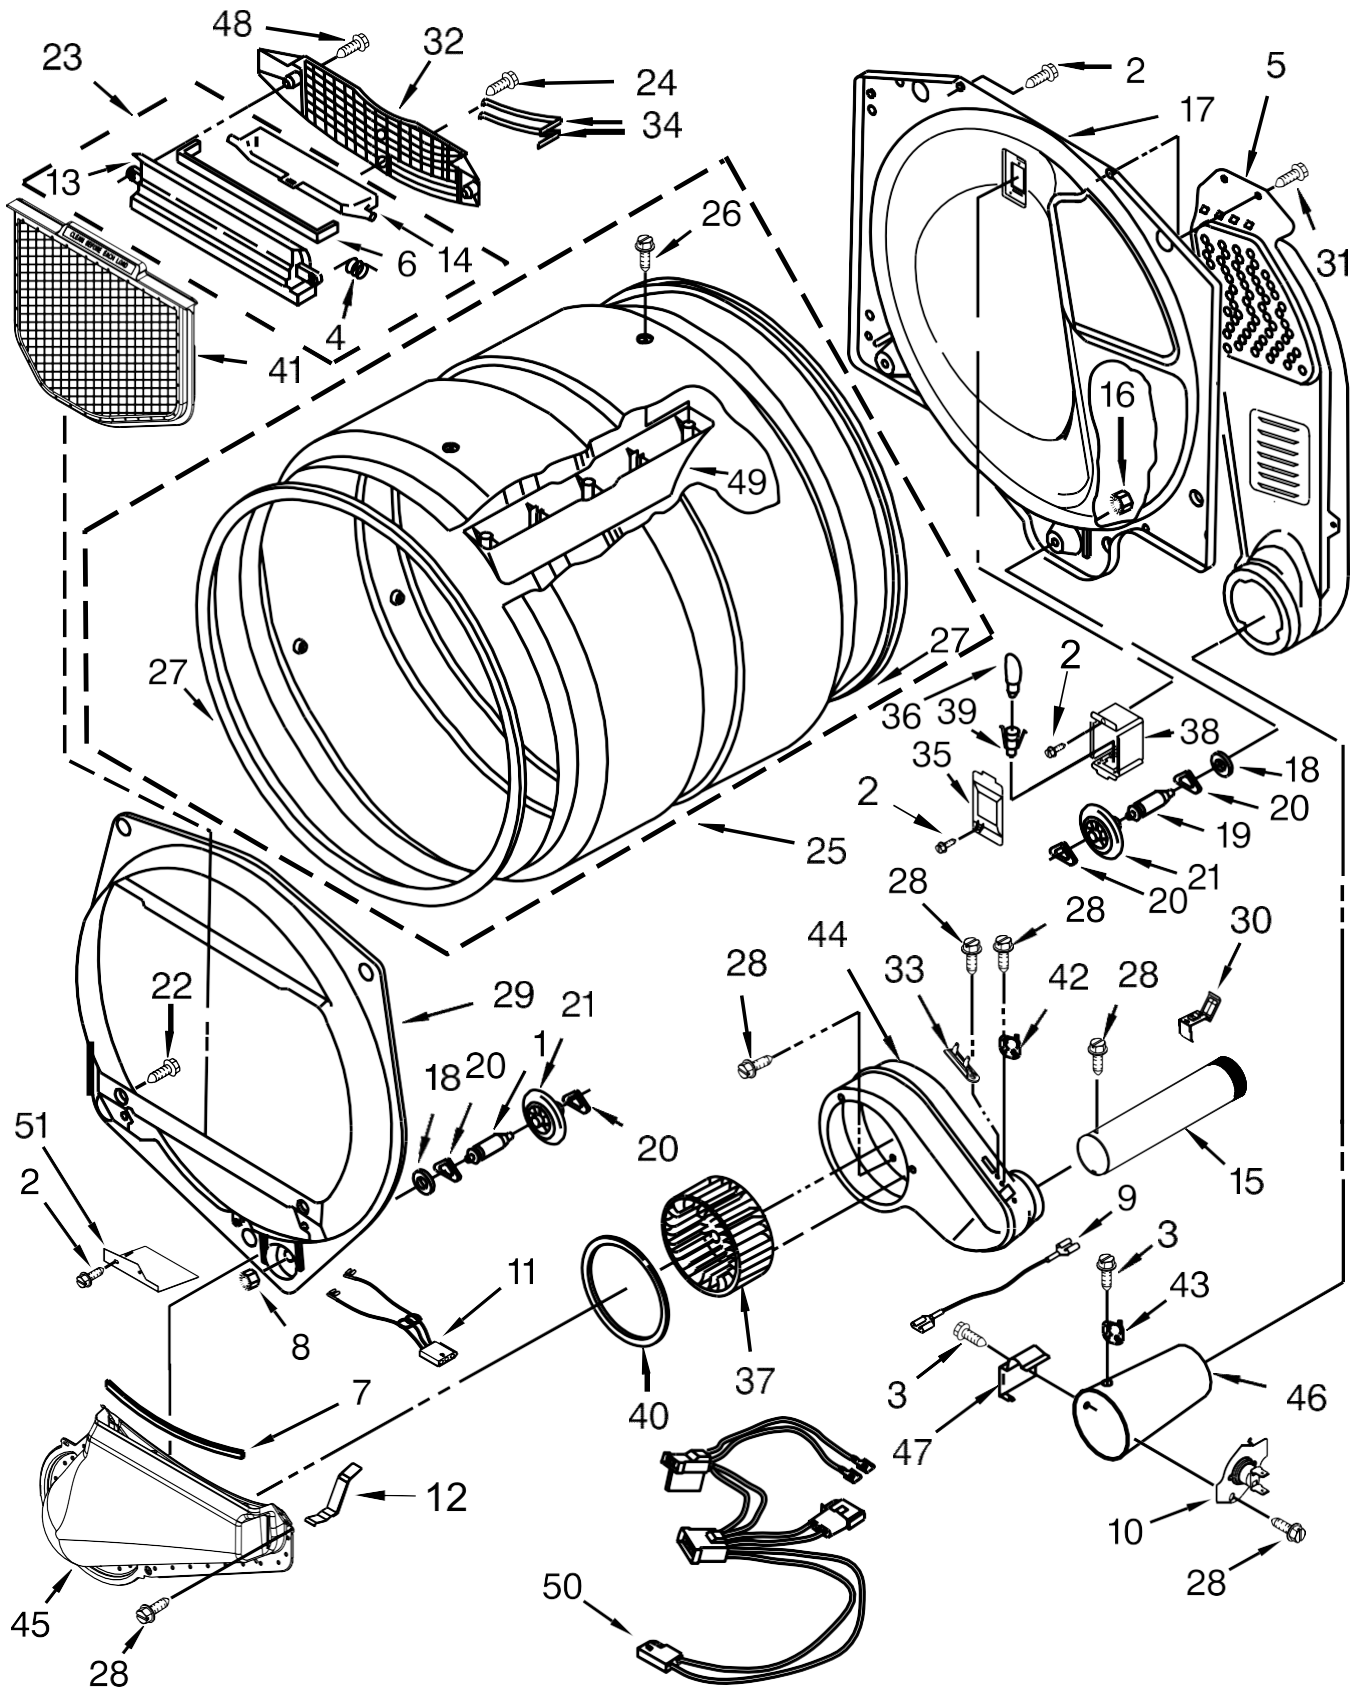

Secadora Maytag 7MMGDX700BG0

<u>Illus.</u> <u>No.</u>	<u>Part No.</u> <u>Description</u>	<u>Illus.</u> <u>No.</u>	<u>Part No.</u> <u>Description</u>	<u>Illus.</u> <u>No.</u>	<u>Part No.</u> <u>Description</u>
1	697773 Screw	14	343641 Screw	29	W10460106 Pulley, Motor
2	8529757 Bracket, Burner	15	359625 Screw	30	W10112954 Belt, Drive
3	342055 Screw	16	Plug, Strike	31	693995 Screw
4	3394331 Plate, Cover		W10521430 Silver	32	W10242878 Bracket, MotorMounting
5	W10411936 Switch, BrokenBelt	17	8563747 Pipe, Exhaust (Medium)	33	8563749 Pipe, Exhaust (Long)
6	W10440460 Cord, Power	18	3390647 Screw	34	3357011 Screw
7	Cabinet	19	W10291934 Clip	35	W10236068 Bracket, Cabinet
	W10547700 Cosmetallic	20	3387242 Seal, Front Panel	36	693152 Bumper
8	3392100 Foot, Dryer	21	W10312811 Seal, Spill Guard	37	Panel, Front
	279810 Foot, Optional	22	W10336128 Seal, Foam		W10461887 Cosmetallic
	(Extended Length	23	Plug, Hinge Hole	38	3388229 Retainer
	Package Of 2) (Not		W10304147 Silver	39	3406107 Switch, Door
	Included)	24	Panel, Toe		Optional Parts Not
9	W10121316 Clamp, Motor Mount		W10461893 Cosmetallic		Included|Dryer Exhaust
10	W10446781 Spring, Idler	25	49026 Elbow		Kit|(For Side & Bottom
11	3389420 Screw	26	3403431 Strike, Door		Venting)
12	Plug, Multivent	27	W10396038 Assembly, Motor	40	W10331132 Midnight Grey
	W10151499 Midnight Grey	28	8563750 Pipe, Exhaust (Short)		
13	W10547287 Assembly, Idler				

Secadora Maytag 7MMGDx700BG0