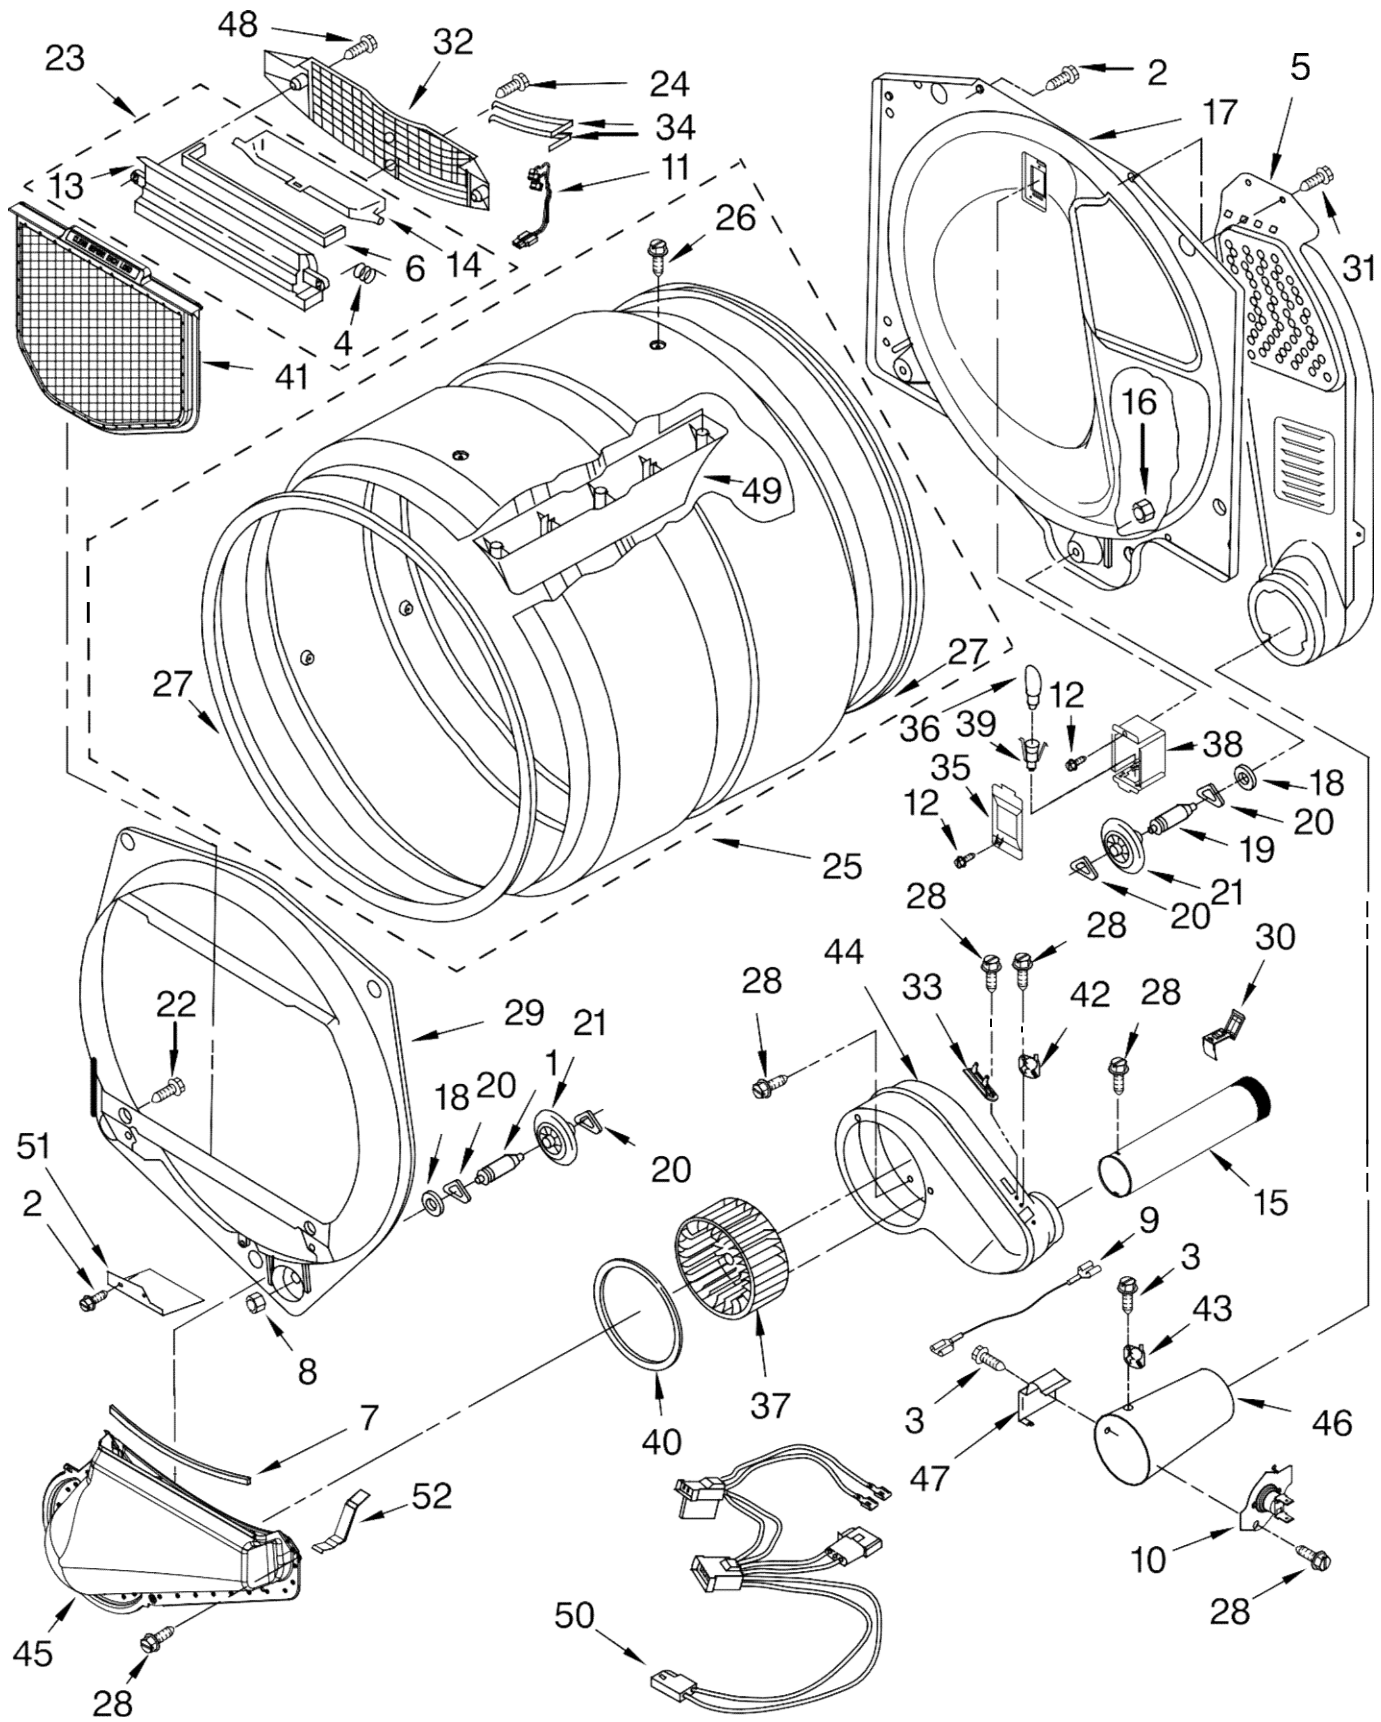

FOR ORDERING INFORMATION REFER TO PARTS PRICE LIST

Secadora Whirlpool 7MMGDX700YLO

Illus. No.	Part No.	DESCRIPTION
1	W10359271	Shaft, R.H. Thread
2	3390647	Screw, 8-18 x 1/2
3	90767	Screw, 8-18 x 3/8
4	3394986	Spring, Lint Screen Door
5	W10293765	Air Duct Assembly
6	697813	Seal, Outlet Housing
7	697814	Seal, Drum Front
8	3934666	Nut, 3/8 x 16(R.H.)
9	3401707	Jumper, TCO Hi-Limit
10	8573713	Thermal, Cut-Off
11	W10298258	Harness, Sensor
12	487909	Screw, 8-15 x 1/2
13	W10153414	Housing, Outlet
14	W10153413	Door, Lint Screen
15	8066224	Exhaust Pipe
16	W10001120	Nut, 3/8-16 (L.H.)