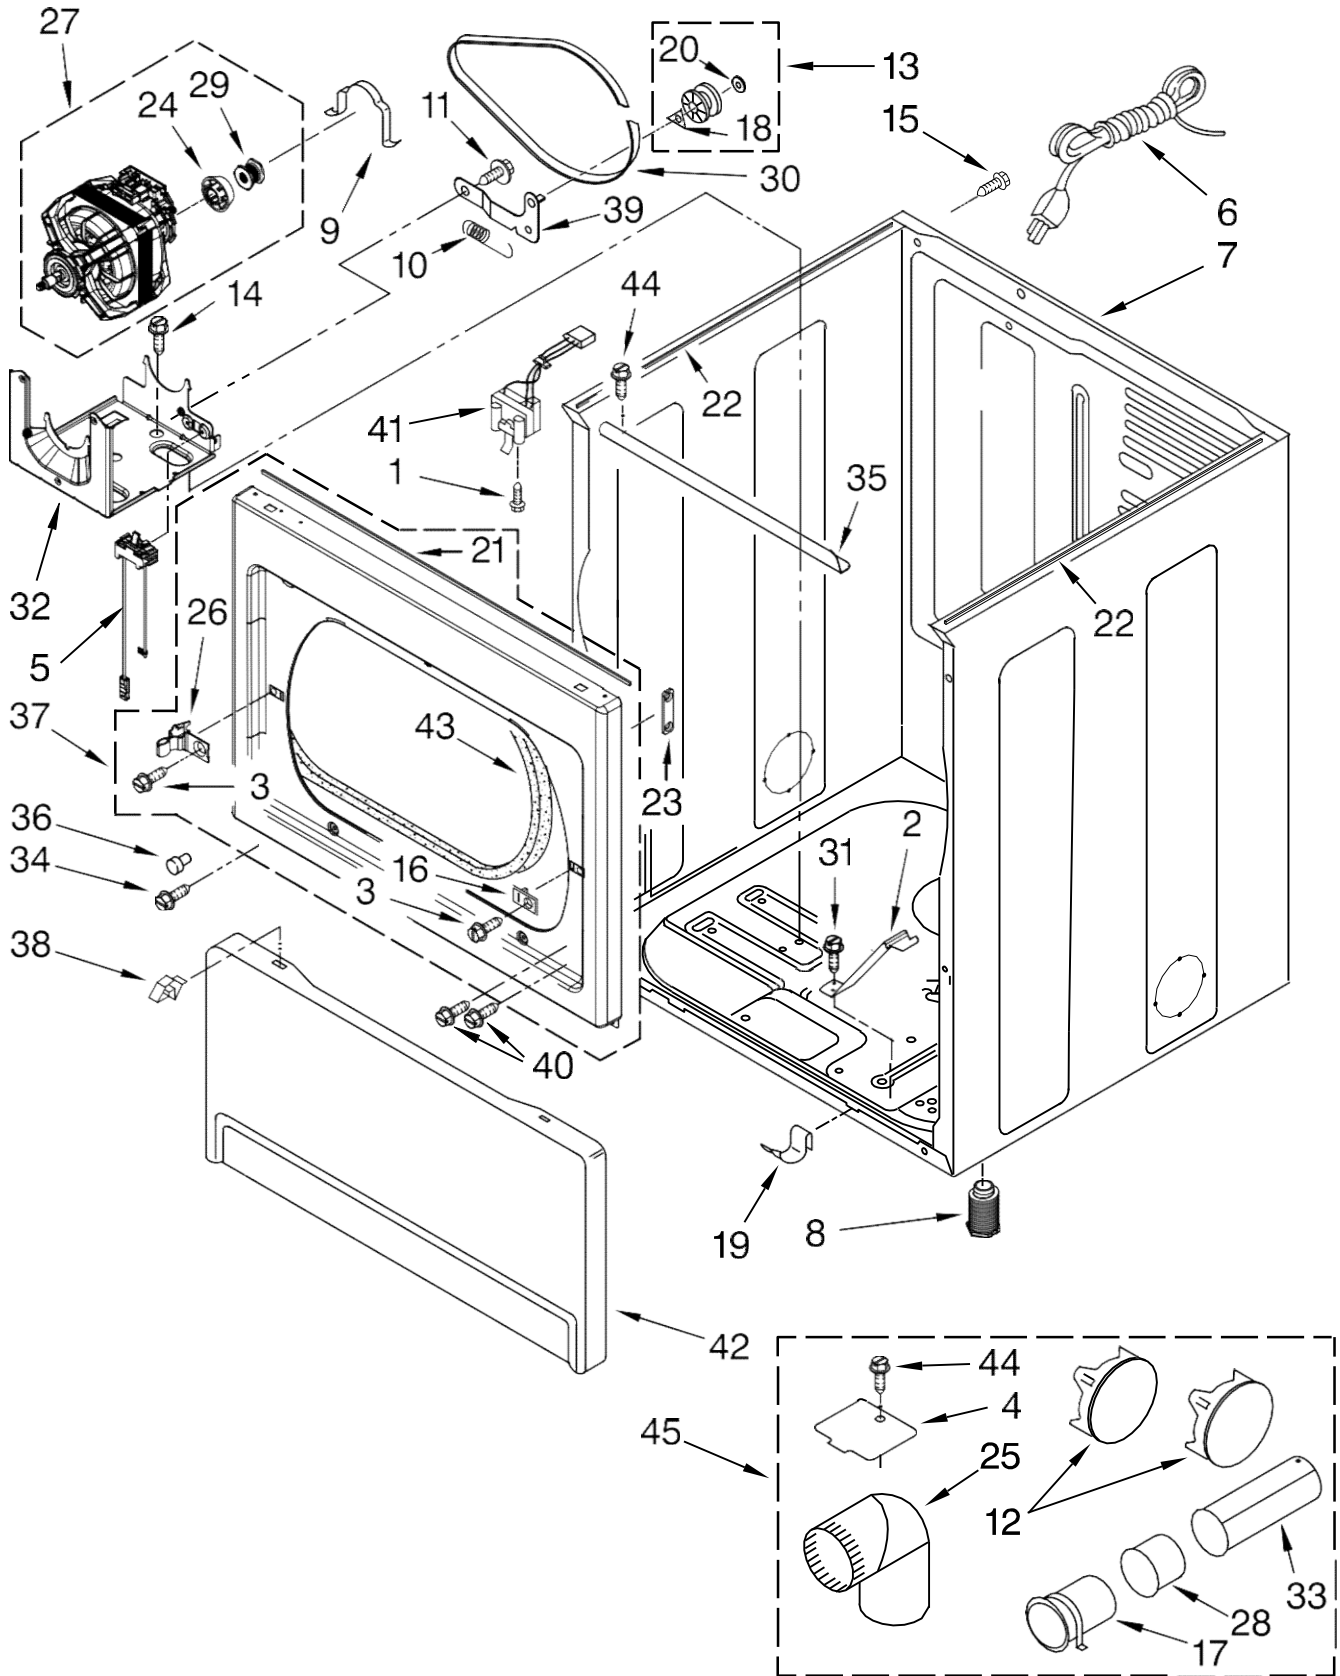

Secadora Whirlpool 7MMGDx700YLO

FOR ORDERING INFORMATION REFER TO PARTS PRICE LIST

Secadora Whirlpool 7MMGDx700YLO

Illus. No.	Part No.	DESCRIPTION	Illus. No.	Part No.	DESCRIPTION	Illus. No.	Part No.	DESCRIPTION
1	697773	Screw, 6-20 x 7/8	18	690997	Tri Ring	36	693152	Bumper
2	8529757	Bracket, Burner	19	W10291934	Clip (2)	37	W10362984	Front Panel
3	342055	Screw, 8-18 x 1/2	20	W10121334	Washer	38	3388229	Retainer
4	3394331	Plate, Cover	21	W10312811	Foam Seal	39	3388674	Idler Bracket
5	W10246525	Switch, Broken Belt	22	W10336128	Seal, Cabinet	40	3357011	Screw, 10-16 x 1/2
6	344020	Cord, Power	23	W10304147	Plug-Hinge Screw	41	3406107	Door Switch Assembly
7	W10292891	Cabinet	24	3393657	Restrainer, Belt	42	W10292896	Toe Panel (Includes Item. 36)
8	3392100	Foot, Dryer	25	49026	4" - 90 Elbow	43	3387242	Seal, Front Panel
	279810	Foot - Optional (Extended Length Package Of 2) (Not Included)	26	3403431	Strike, Door	~~44~~	~~3390647~~	~~Screw, 8-18 x 5/16~~
9	660658	Clamp, Motor (2)	27	W10281085	Motor, Assembly 60 HZ.	Optional Parts Not Included		
10	3387374	Spring, Idler	28	8563750	Exhaust Pipe (Short)	Dryer Exhaust Kit		
11	3389420	Retainer, Idler	29	3389729	Pulley, Motor	(For Side & Bottom Venting)		
12	W10151499	Plug, Multivent	30	W10112954	Belt, Drive			
13	3388672	Pulley Assembly	31	693995	Screw, 8-18 x 3/8			
14	343641	Screw, 10-16 x 1/2	32	W10242878	Bracket, Motor			
15	8533971	Screw, Ground	33	8563749	Exhaust Pipe (Long)			
16	W10097055	Plug, Strike	34	3357011	Screw, 10-16 x 1/2			
17	8563747	Exhaust Pipe & Bracket	35	W10236068	Bracket, Cabinet	45	W10331132	White