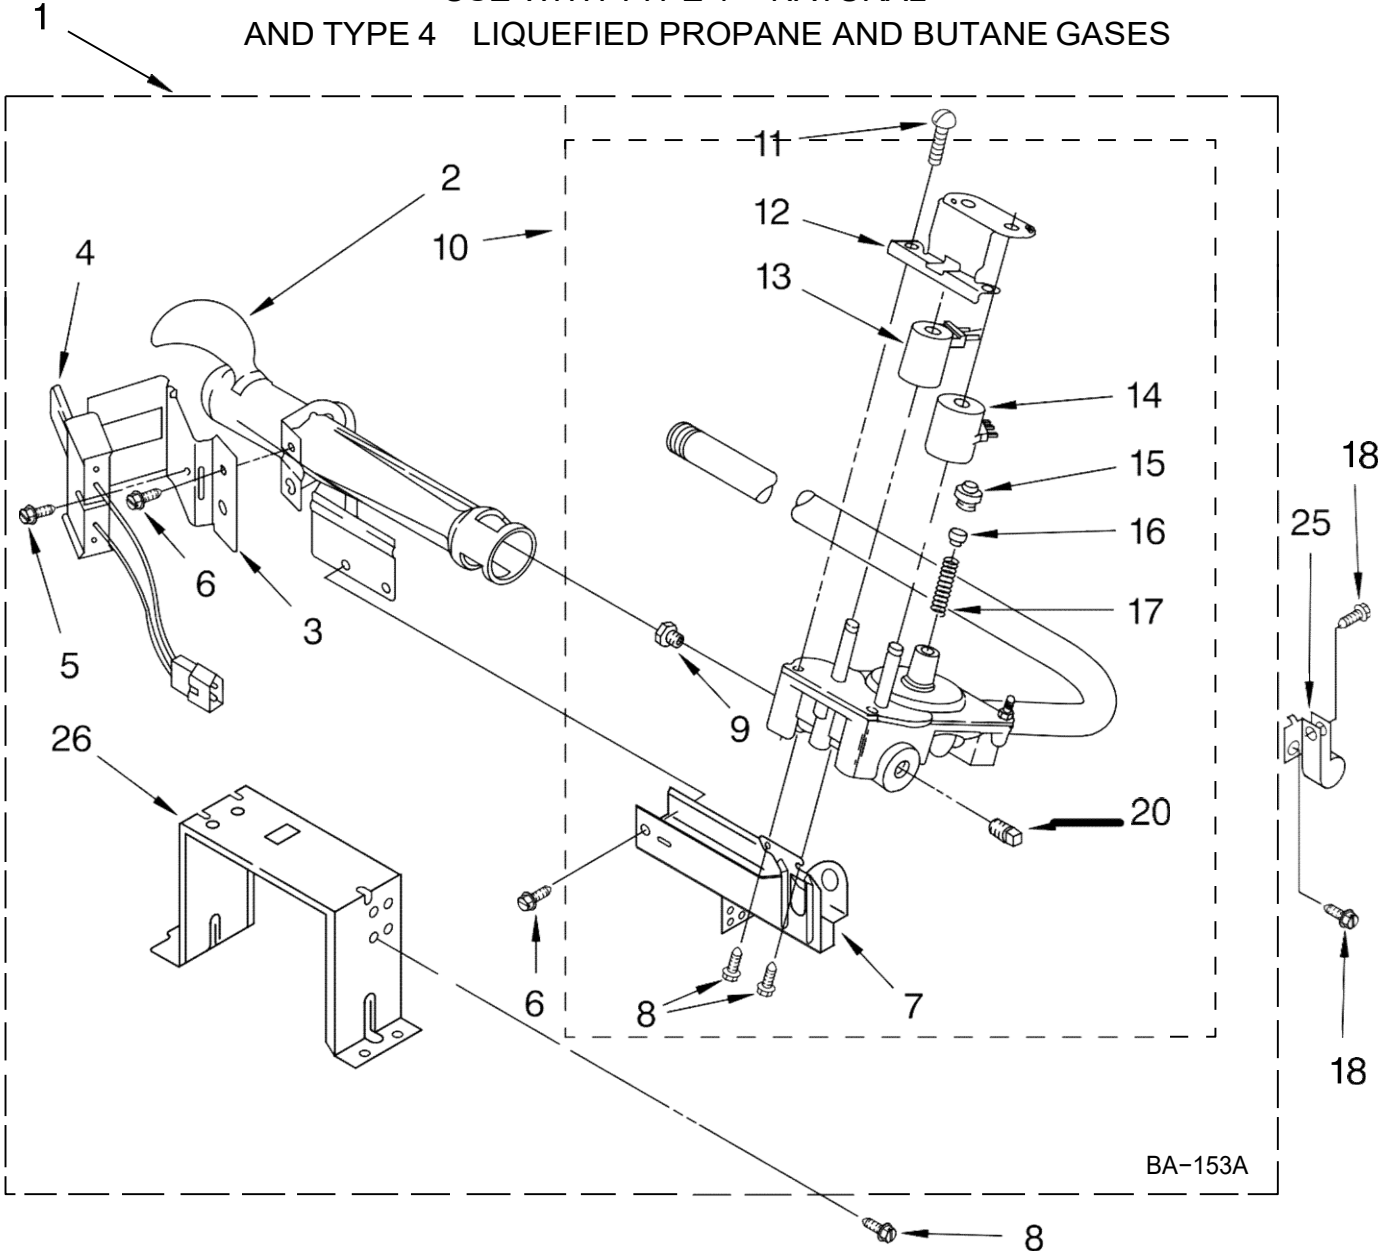

USE WITH TYPE 1 - NATURAL
AND TYPE 4 LIQUEFIED PROPANE AND BUTANE GASES

FOR ORDERING INFORMATION REFER TO PARTS PRICE LIST

USE WITH TYPE 1 – NATURAL
AND TYPE 4 LIQUEFIED PROPANE AND BUTANE GASES

Illus. No.	Part No.	DESCRIPTION
1	8576353	Burner Assembly 60 Hz. (Type 1) (White Rodgers)
2	688617	Tube, Burner
3	694298	Bracket, Ignitor
4	686590	Ignitor
5	3393909	Screw & Washer (8-32 x 7/8)
6	343641	Screw, 10-16 x 1/2
7	3389871	Base, Burner
8	3387057	Screw, 8-18 x 3/8
9		Orifice, Burner
	15418	Type 1
	15422	Type 4 (Butane)
	234867	Type 4 (Propane)
10	W10118347	Valve, Gas 60 Hz. (Complete) (Includes Pipe & Illus. #7).
11	694421	Screw, 8-32 x 1/2 (2)
12	694538	Bracket, Coil
13	694540	Coil, 60 Hz. (2 Terminal) (Main)
14	694539	Coil, 60 Hz. (Split) (3 Terminal) (Pilot Position)
15	694424	Leak, Limiter
16	694423	Screw, Regulator Adjustment
17	694422	Spring, Regulator
18	3390647	Screw, 8-18 x 1/2
20	239822	Plug, Pipe
25	3387561	Clamp, Pipe
26	3389889	Bracket, Support

Following Parts Not Illustrated

8576846 Conversion Kit
(Type 1)
to Type (4) LPG).