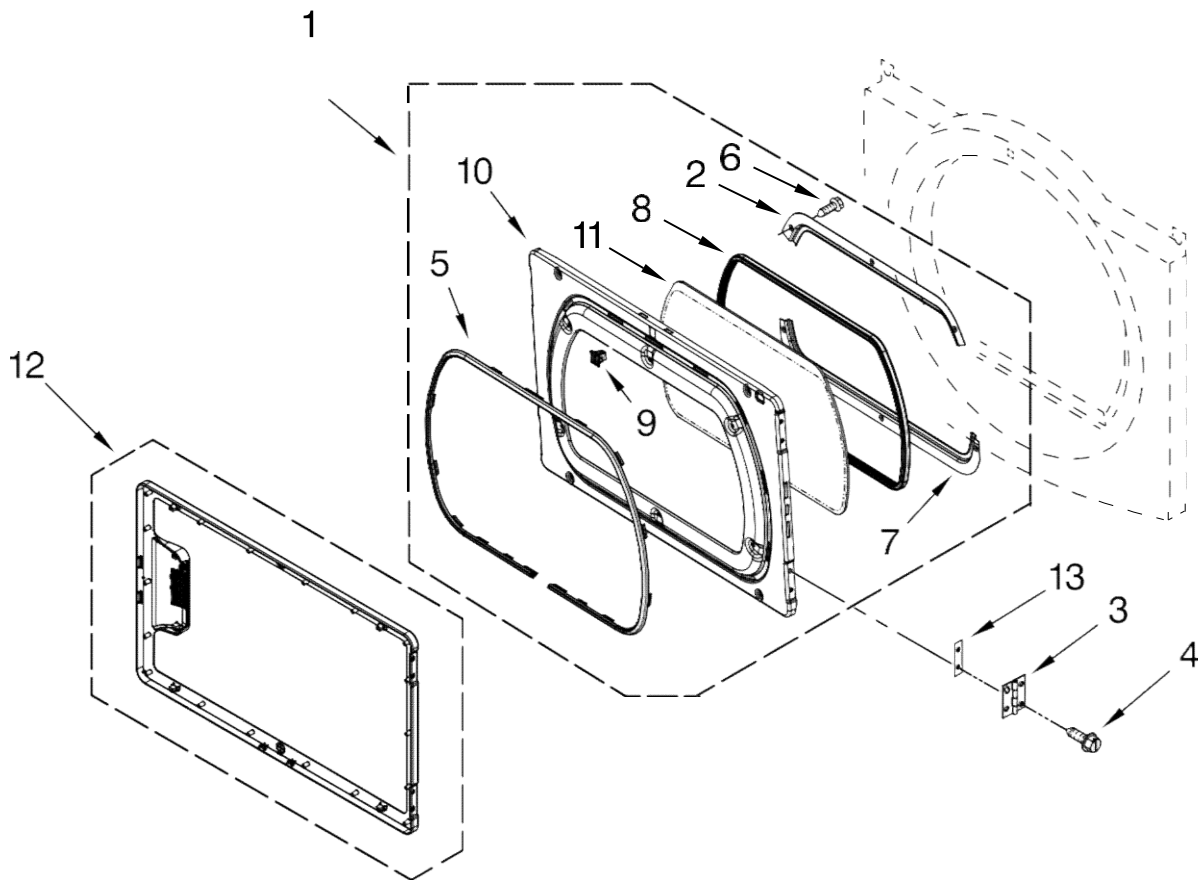

Illus. No.	Part No.	DESCRIPTION
1	W10284145	Inner Door Assembly
2	W10284119	Retainer, Upper
3	W10330876	Hinge & Pin Assembly
4	342055	Screw, 8-18 x 3/8
5	W10354795	Seal, Door
6	3393258	Screw, 10-16 x 1/2
7	W10284120	Retainer, Lower
8	W10284122	Seal, Glass
9	690081	Catch, Door
10	W10284132	Inner Door
11	W10284121	Glass, Door
12	W10284144	Door, Outer Assembly
13	3390902	Clip, Door Hinge