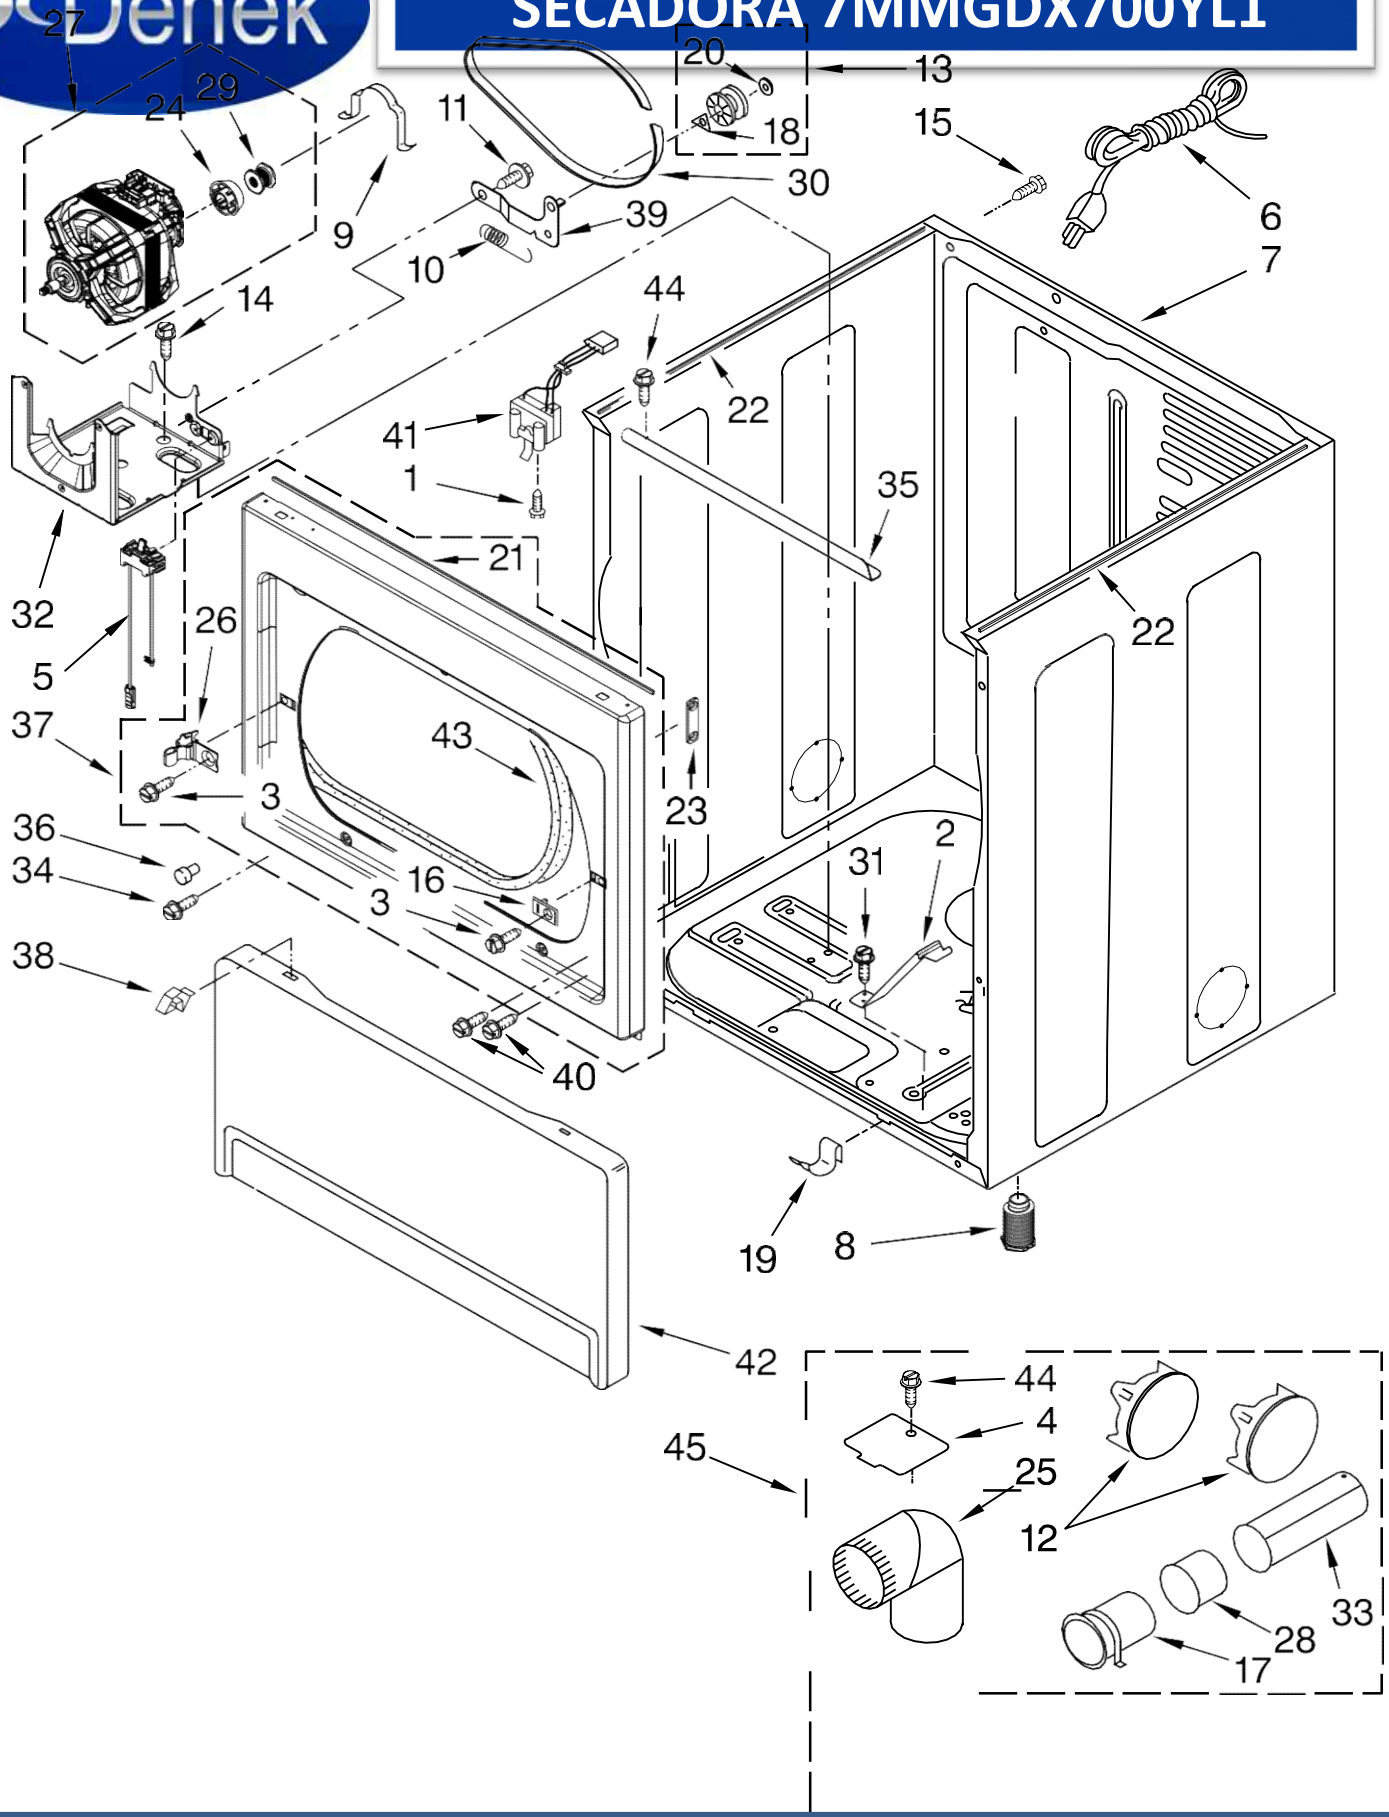

SECADORA 7MMGDX700YL1

Literature Parts

SECADORA 7MMGDX700YL1

Illus. No.	Part No.	DESCRIPTION
1		Literature Parts
	W10334061	Guide, Use & Care
	W10368978	Installation, Instruction
	W10097036	Tech Sheet
2	W10280079	Seal, Console
3	8536939	Spring, Clip Knob
4	W10326923	Spacer, Knob
5	W10287253	Main Harness
6	W10268731	Top
7	W10334054	Console Assembly (Complete)
8	W10251384	Knob Assembly
9	W10305134	Bezel, Cycle Trim
10	3196172	Screw, 6-19 X .375
11	8312709	Clip, Console
12	W10285494	Cable-UI
13	W10272644	User Interface Assembly
14	W10219342	Screw, 8-16 X .750
15	W10274524	Fascia, Tensioner
16	W10323735	Maytag Badge
17	W10096969	Panel, Rear Console
18	W10279552	Plug-Upper Rear Panel
19	3390647	Screw, 8-18 x 1/2
20	W10338363	Cover, Terminal Block
21	3390814	Screw, 8-18 x 3/8
22	W10271580	Bracket, Motor Control
23	W10214009	CCU-Control
24	342055	Screw, 8-18 X .500
25	W10298336	Nut, 8-18 U-Type
26	W10123956	Panel, Dampening
27	W10323092	Seal, UI

SECADORA 7MMGDX700YL1

SECADORA 7MMGDX700YL1

Illus. No.	Part No.	DESCRIPTION
1	697773	Screw, 6-20 x 7/8
2	8529757	Bracket, Burner
3	342055	Screw, 8-18 x 1/2
4	3394331	Plate, Cover
5	W10246525	Switch, Broken Belt
6	344020	Cord, Power
7	W10292891	Cabinet
8	3392100	Foot, Dryer
	279810	Foot - Optional (Extended Length Package Of 2) (Not Included)
9	660658	Clamp, Motor (2)
10	3387374	Spring, Idler
11	3389420	Retainer, Idler
12	W10151499	Plug, Multivent
13	3388672	Pulley Assembly
14	343641	Screw, 10-16 x 1/2
15	8533971	Screw, Ground
16	W10097055	Plug, Strike

Illus. No.	Part No.	DESCRIPTION
34	3357011	Screw, 10-16 x 1/2
35	W10236068	Bracket, Cabinet
36	693152	Bumper
37	W10362984	Front Panel
38	3388229	Retainer
39	3388674	Idler Bracket
40	3357011	Screw, 10-16 x 1/2
41	3406107	Door Switch Assembly
42	W10292896	Toe Panel (Includes Item. 36)
43	3387242	Seal, Front Panel
44	3390647	Screw, 8-18 x 5/16