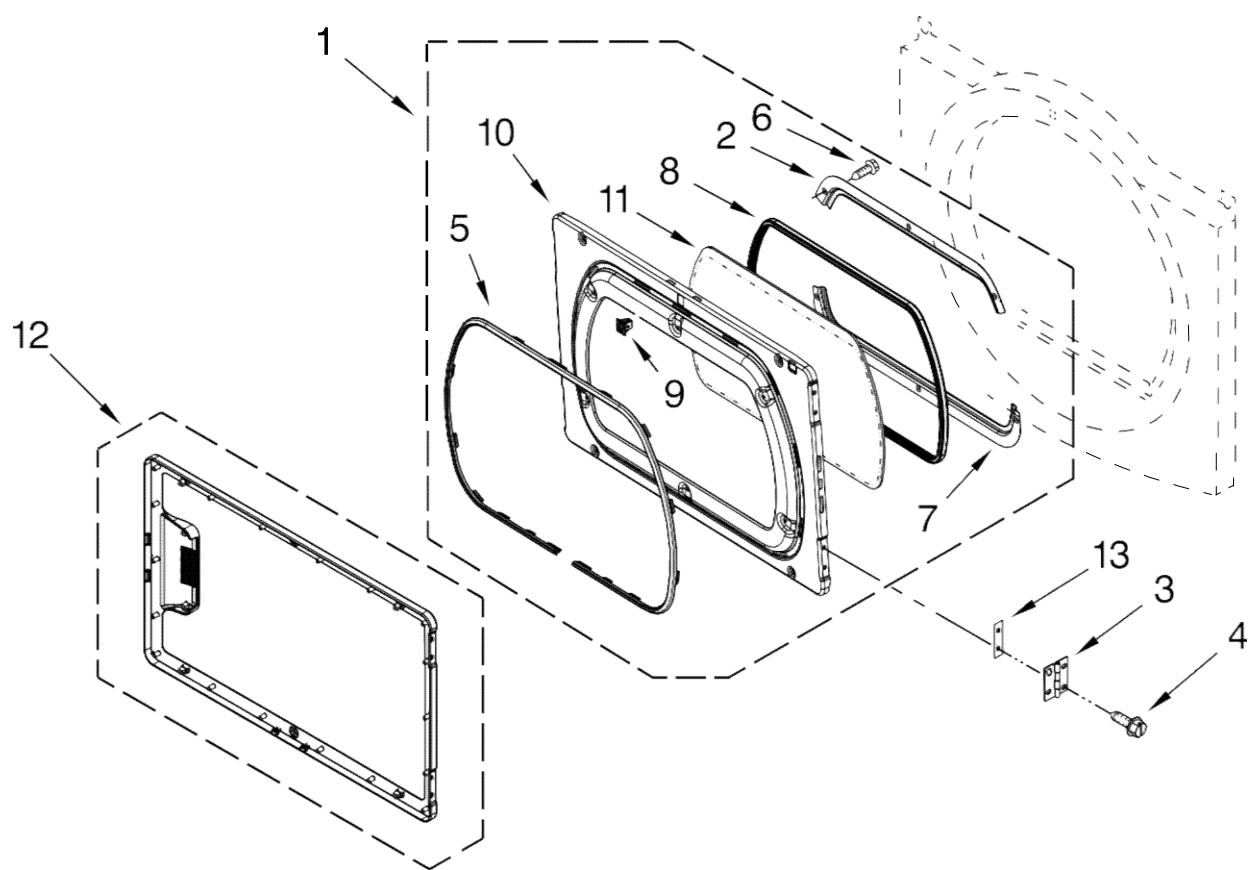

Following Parts Not Illustrated

W10293913 Conversion Kit
(Type 1 and 2)
to Type (4) L.P.G.

Illus. No.	Part No.	DESCRIPTION
1	W10284145	Inner Door Assembly
2	W10284119	Retainer, Upper
3	W10330876	Hinge & Pin Assembly
4	342055	Screw, 8-18 x 3/8
5	W10354795	Seal, Door
6	3393258	Screw, 10-16 x 1/2
7	W10284120	Retainer, Lower
8	W10284122	Seal, Glass
9	690081	Catch, Door
10	W10284132	Inner Door
11	W10284121	Glass, Door
12	W10284144	Door, Outer Assembly
13	3390902	Clip, Door Hinge