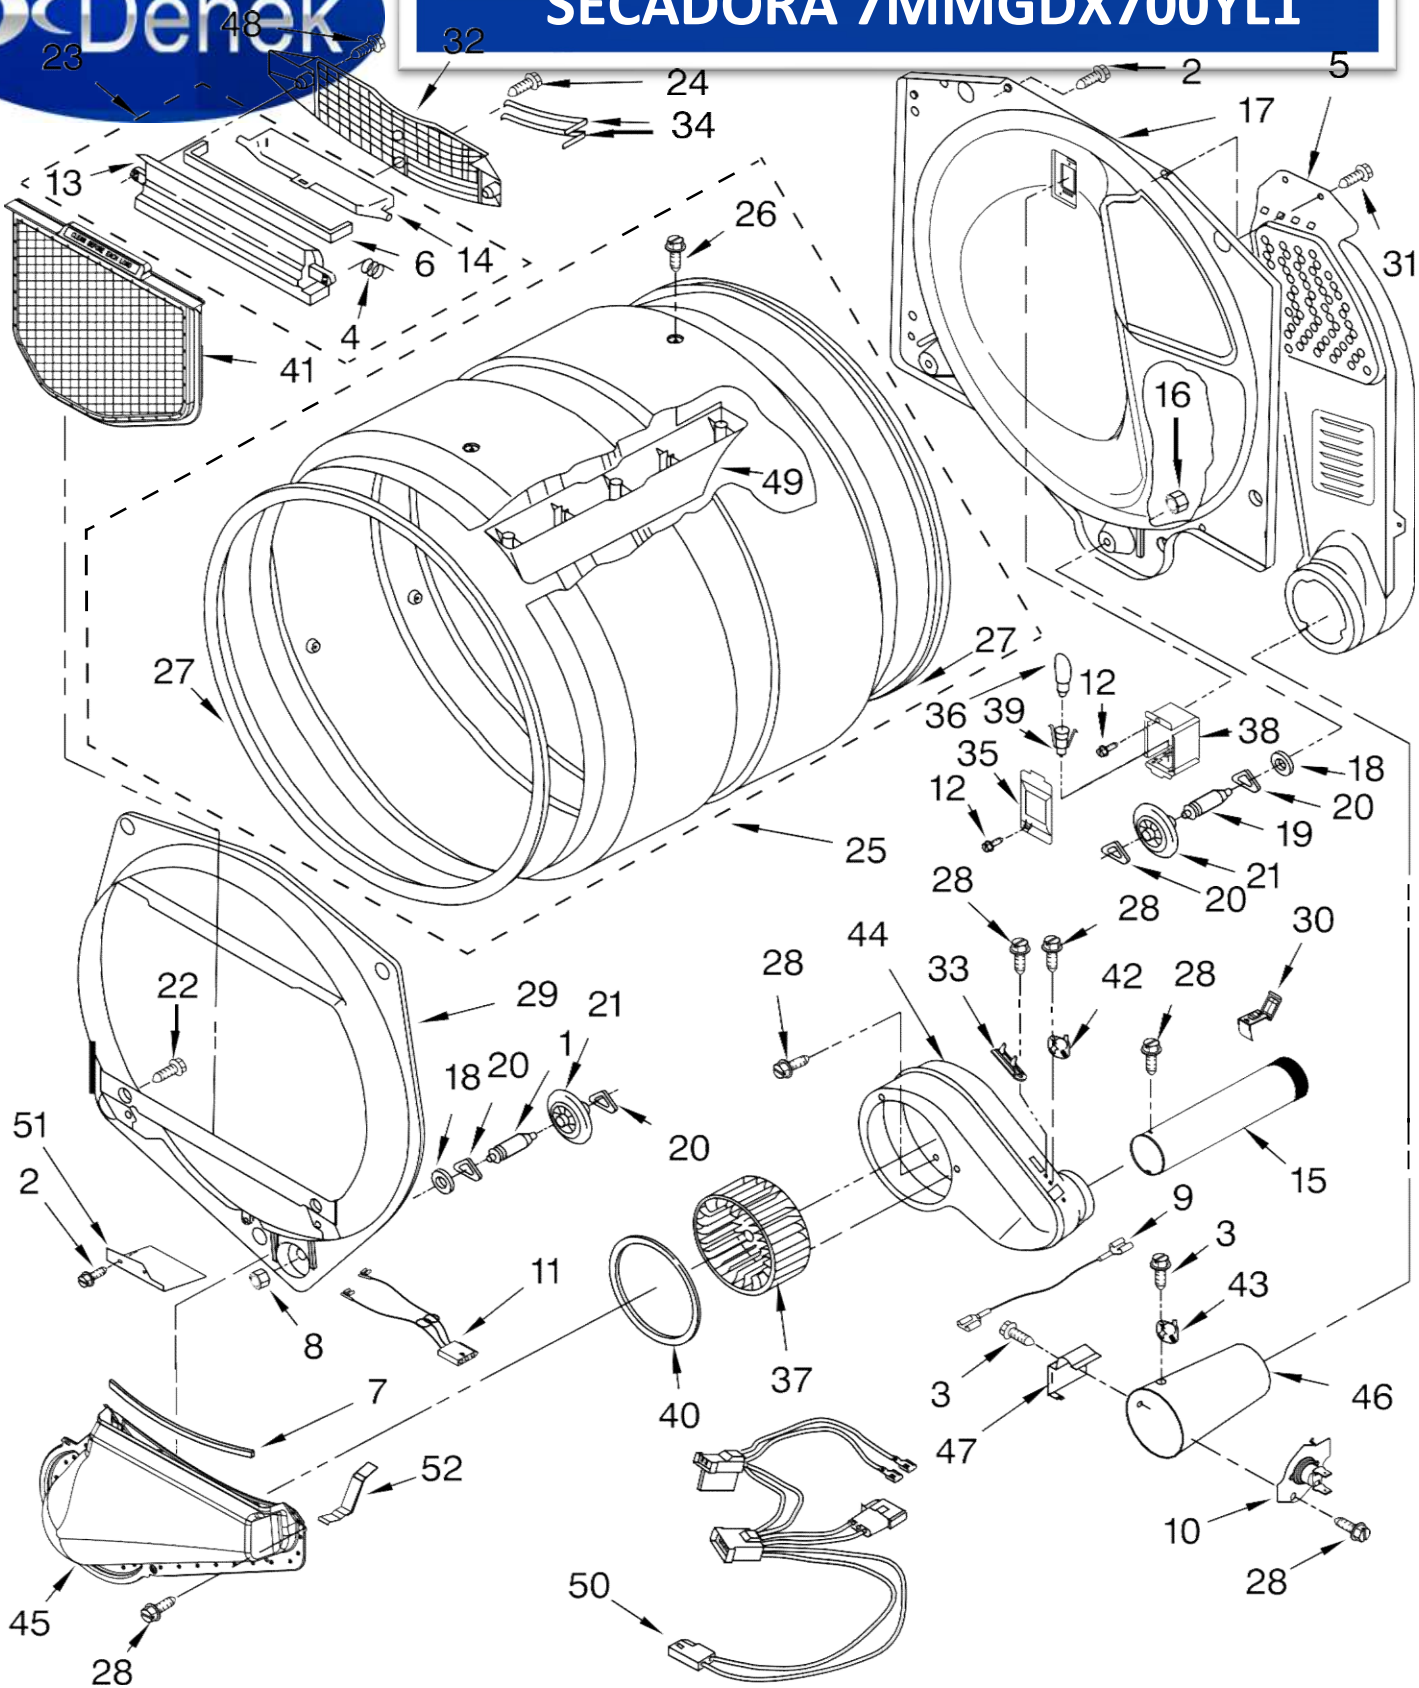

Illus. No.	Part No.	DESCRIPTION
1	W10359271	Shaft, R.H. Thread
2	3390647	Screw, 8-18 x 1/2
3	90767	Screw, 8-18 x 3/8
4	3394986	Spring, Lint Screen Door
5	W10293765	Air Duct Assembly
6	697813	Seal, Outlet Housing
7	697814	Seal, Drum Front
	3934666	Nut, 3/8 x 16 (R.H.)
9	3401707	Jumper, TCO Hi-Limit
10	8573713	Thermal, Cut-Off
11	W10298258	Harness, Sensor
12	487909	Screw, 8-15 x 1/2
13	W10153414	Housing, Outlet
14	W10153413	Door, Lint Screen
15	8066224	Exhaust Pipe
16	W10001120	Nut, 3/8-16 (L.H.)

Illus. No.	Part No.	DESCRIPTION
17	8520836	Bulkhead, Rear
18	3387459	Washer, Support
19	W10359272	Shaft, L.H. Thread
20	690997	Ring, Tri
21	W10314171	Roller, Support
22	342055	Screw, 8-18 x 1/2
23	W10153423	Outlet Housing Assembly
24	359625	Screw, 8-18 x 1/2
25	8318215	Complete Drum Assembly
26	W10219342	Screw, 11-16 x 3/4
27	W10166807	Seal, Drum
28	8533971	Screw
29	697557	Bulkhead, Front
30	8572105	Clip, Exhaust
31	489463	Screw
32	W10153412	Grille, Outlet
33	3392519	Thermal Fuse
34	3387223	Electrode, Sensor

Illus. No.	Part No.	DESCRIPTION
35	3402841	Lens, Drum Light
36	3406124	Bulb, Light
37	697772	Wheel, Blower
38	8578825	Bracket, Light
39	W10214261	Socket, Assembly
40	697770	Seal, Cover Plate
41	W10049370	Screen, Lint
42	8577274	Thermister
43	3391912	Thermostat, High-Limit 258F
44	8544362	Housing, Blower
45	8066168	Lint Duct Assembly
46	8573824	Funnel, Burner
47	338906	Sensor, Radiant
48	3387230	Screw, 10-16 x 13/16
49	697693	Baffle, Drum
50	W10305870	Harness, Gas
51	W10128629	Shield, Blower Housing
52	W10345456	Clip, Spring