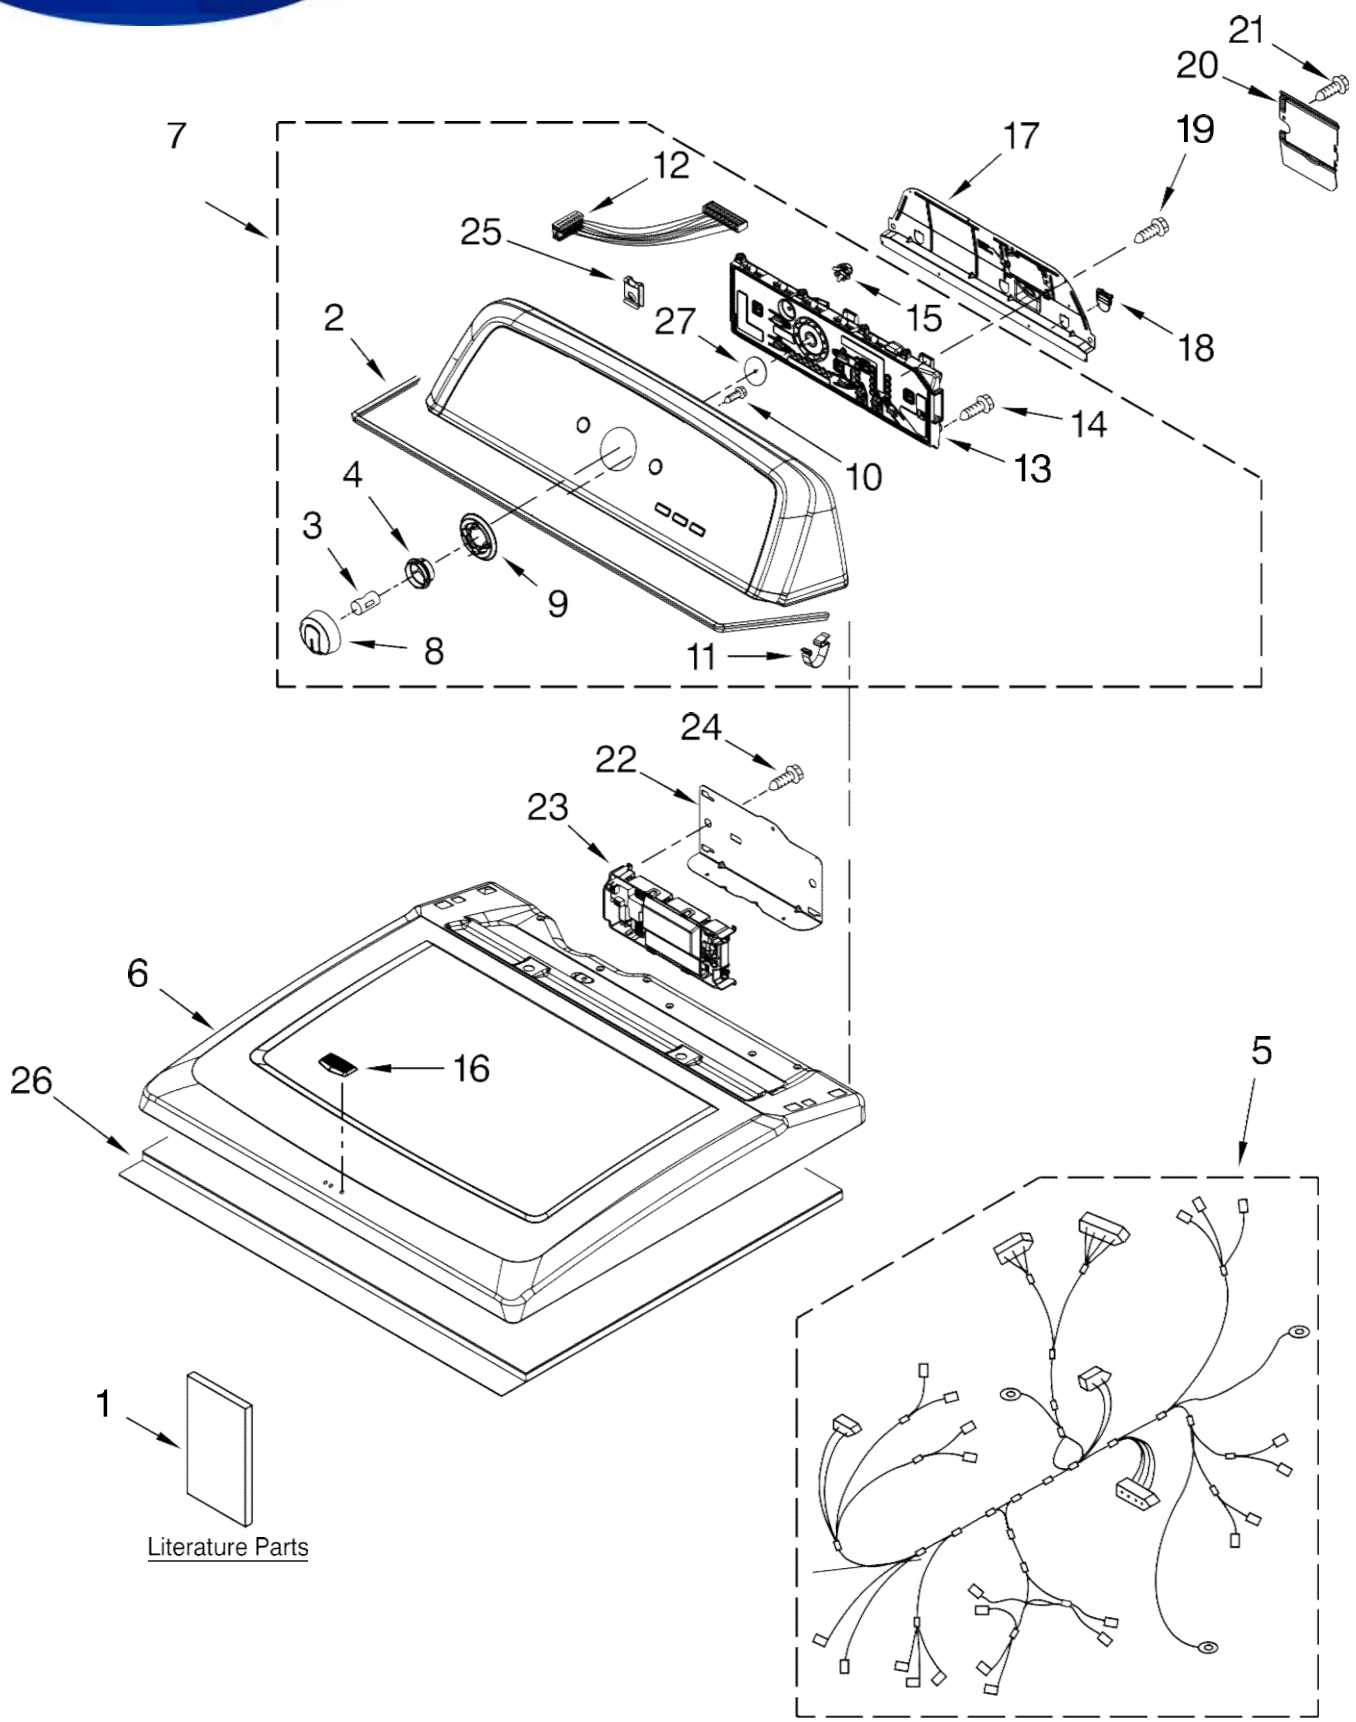

SECADORA 7MMGDX700YL1

Literature Parts

SECADORA 7MMGDX700YL1

Illus. No.	Part No.	DESCRIPTION
1		Literature Parts
	W10334061	Guide, Use & Care
	W10368978	Installation, Instruction
	W10097036	Tech Sheet
2	W10280079	Seal, Console
3	8536939	Spring, Clip Knob
4	W10326923	Spacer, Knob
5	W10287253	Main Harness
6	W10268731	Top
7	W10334054	Console Assembly (Complete)
8	W10251384	Knob Assembly
9	W10305134	Bezel, Cycle Trim
10	3196172	Screw, 6-19 X .375
11	8312709	Clip, Console
12	W10285494	Cable-UI
13	W10272644	User Interface Assembly
14	W10219342	Screw, 8-16 X .750
15	W10274524	Fascia, Tensioner
16	W10323735	Maytag Badge
17	W10096969	Panel, Rear Console
18	W10279552	Plug-Upper Rear Panel
19	3390647	Screw, 8-18 x 1/2
20	W10338363	Cover, Terminal Block
21	3390814	Screw, 8-18 x 3/8
22	W10271580	Bracket, Motor Control
23	W10214009	CCU-Control
24	342055	Screw, 8-18 X .500
25	W10298336	Nut, 8-18 U-Type
26	W10123956	Panel, Dampening
27	W10323092	Seal, UI

SECADORA 7MMGDX700YL1

SECADORA 7MMGDX700YL1

Illus. No.	Part No.	DESCRIPTION
1	697773	Screw, 6-20 x 7/8
2	8529757	Bracket, Burner
3	342055	Screw, 8-18 x 1/2
4	3394331	Plate, Cover
5	W10246525	Switch, Broken Belt
6	344020	Cord, Power
7	W10292891	Cabinet
8	3392100	Foot, Dryer
	279810	Foot - Optional (Extended Length Package Of 2) (Not Included)
9	660658	Clamp, Motor (2)
10	3387374	Spring, Idler
11	3389420	Retainer, Idler
12	W10151499	Plug, Multivent
13	3388672	Pulley Assembly
14	343641	Screw, 10-16 x 1/2
15	8533971	Screw, Ground
16	W10097055	Plug, Strike

Illus. No.	Part No.	DESCRIPTION
34	3357011	Screw, 10-16 x 1/2
35	W10236068	Bracket, Cabinet
36	693152	Bumper
37	W10362984	Front Panel
38	3388229	Retainer
39	3388674	Idler Bracket
40	3357011	Screw, 10-16 x 1/2
41	3406107	Door Switch Assembly
42	W10292896	Toe Panel (Includes Item. 36)
43	3387242	Seal, Front Panel
44	3390647	Screw, 8-18 x 5/16