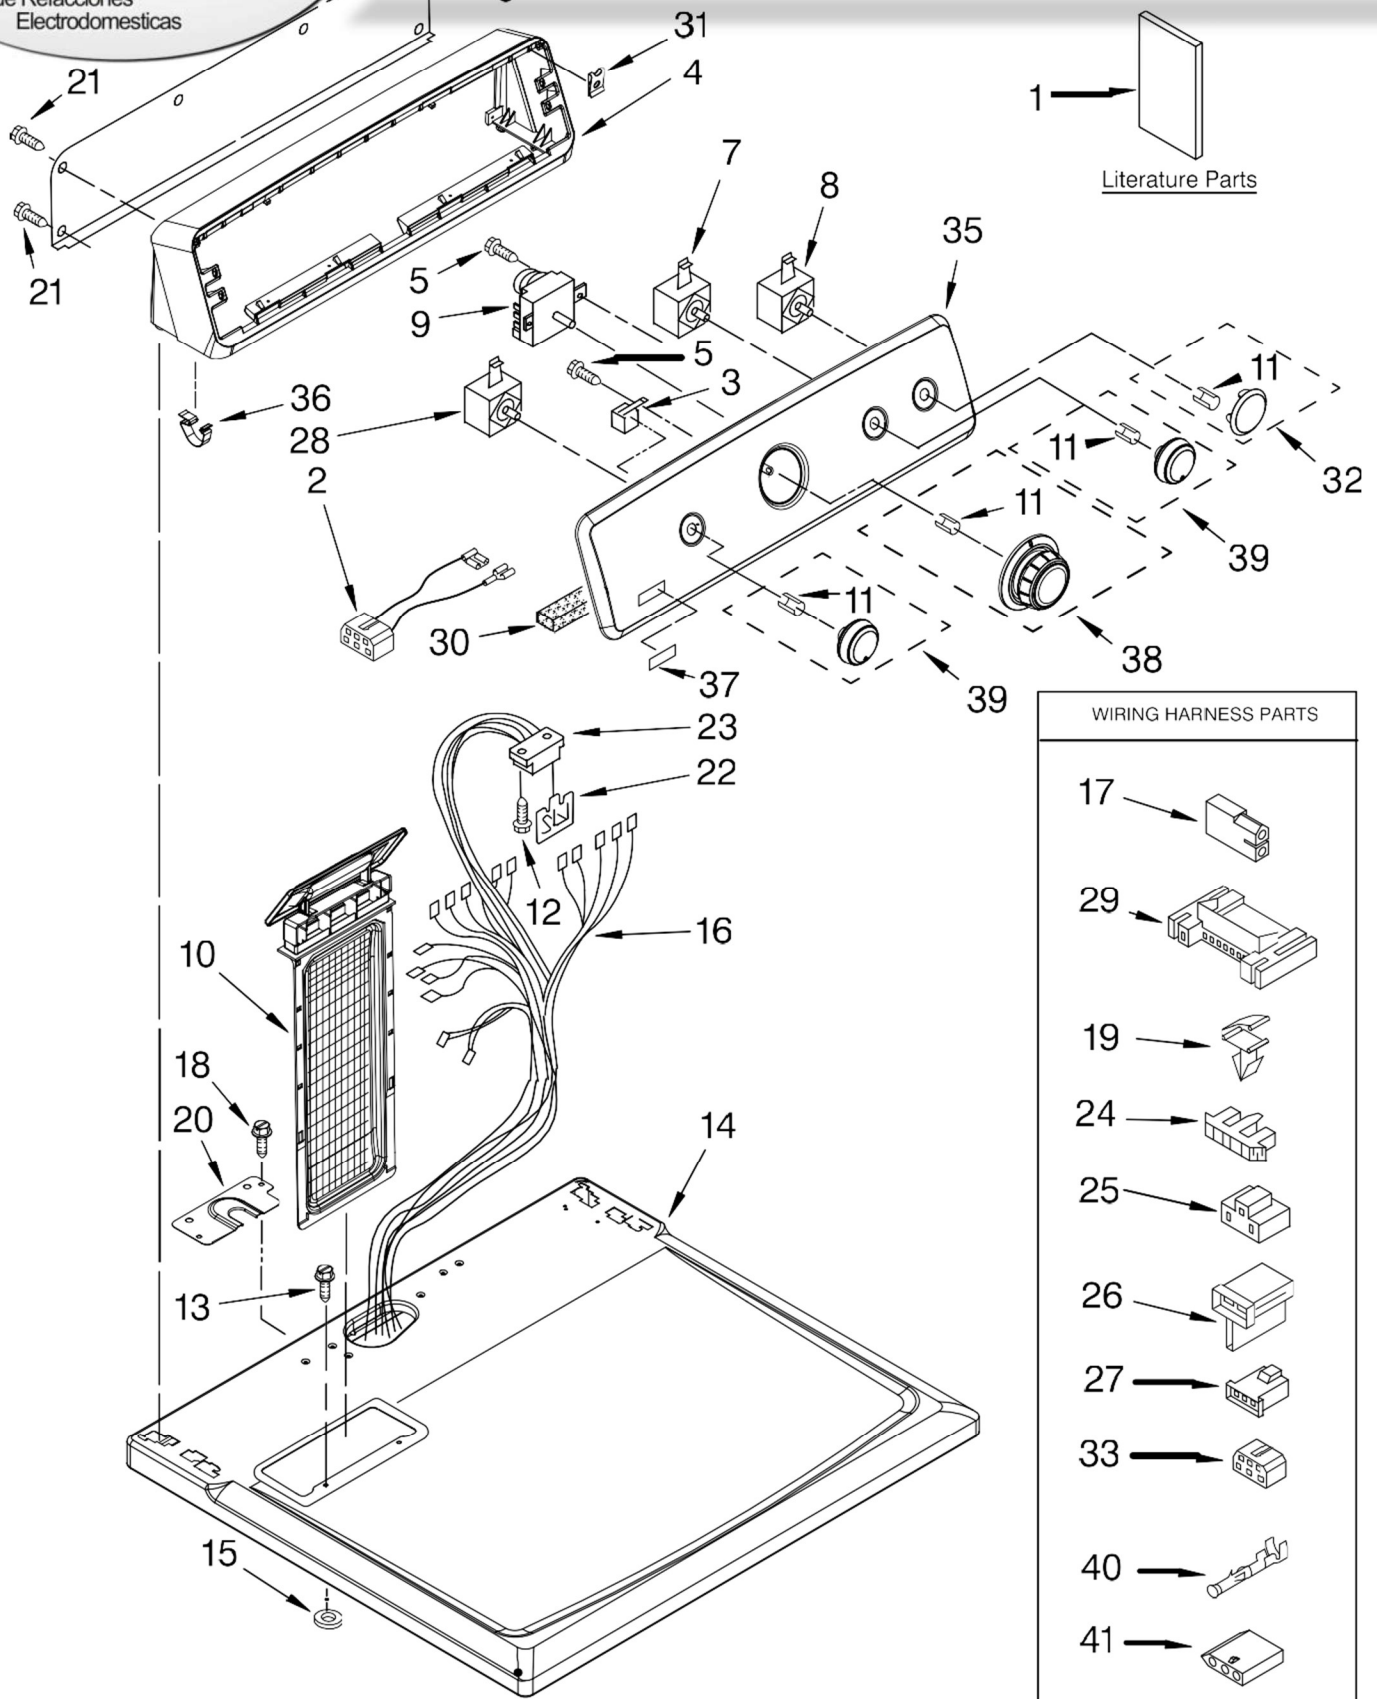

# SECADORA 7MMGL6741TW0

IMPORTANT: All Part Numbers Listed Are Whirlpool Numbers. Source Parts Through Whirlpool.

# SECADORA 7MMGL6741TW0

Illus. No.	Part No.	DESCRIPTION
1		Literature Parts
	W10118200	Sheet, Cycle Feature
	W10118198	Use & Care Guide
	W10119084	Wiring Diagram
2	W10119726	Wire, Jumper (Buzzer On/Off)
3	694419	Buzzer, Mini
4	8579716	Shell, Console (Includes Item: 36)
5	8533971	Screw, 8-18 x 5/8
6	W10112576	Panel, Rear Console
7	8530169	Switch, Temperature
8	3398094	Switch, Push-To-Start
9	8566184	Timer Assembly 60 HZ.
10		Screen, Lint
	8565972	White

Illus. No.	Part No.	DESCRIPTION
11	8536939	Clip, Spring
12	359625	Screw, 8-18 x 1/2
13	688983	Screw, 8-18 x 5/8
14	8579698	Top
15	237446	Washer (Top/chute)
16	W10120796	Harness, Wiring
17	717252	Plug, 2-way
18	337686	Screw, 8-18 x 3/8
19	3394427	Clip-Harness
20	8565981	Bracket-Harness
21	693995	Screw, Hex Washer Head
22	8558178	Control, Electronic
23	3391885	Connector, Edge
24	3397269	Connector-Timer
25	3401144	Connector, (PTS Relay)
26	3403499	Connector, 2-Position (Gas Valve)
27	3403498	Connector, 3-Position (Gas Valve)

Illus. No.	Part No.	DESCRIPTION
28	3405156	Switch Rotary (Twist Mount)
29	3395683	Connector, Motor
30	W10112267	Foam-Seal Control Bracket
31	W10123148	Nut-U Type
32	W10112574	Knob, Push-To-Start
33	3347243	Connector 6-Circuit
35	W10116405	Panel, Control (Includes: Item: & 37)
36	8312709	Clip-Console
37	W10112569	Badge Assembly
38	W10112573	Timer Knob Assembly
39	W10112572	Knob, Control (2)
40	94614	Terminal, Female
41	3936144	Connector