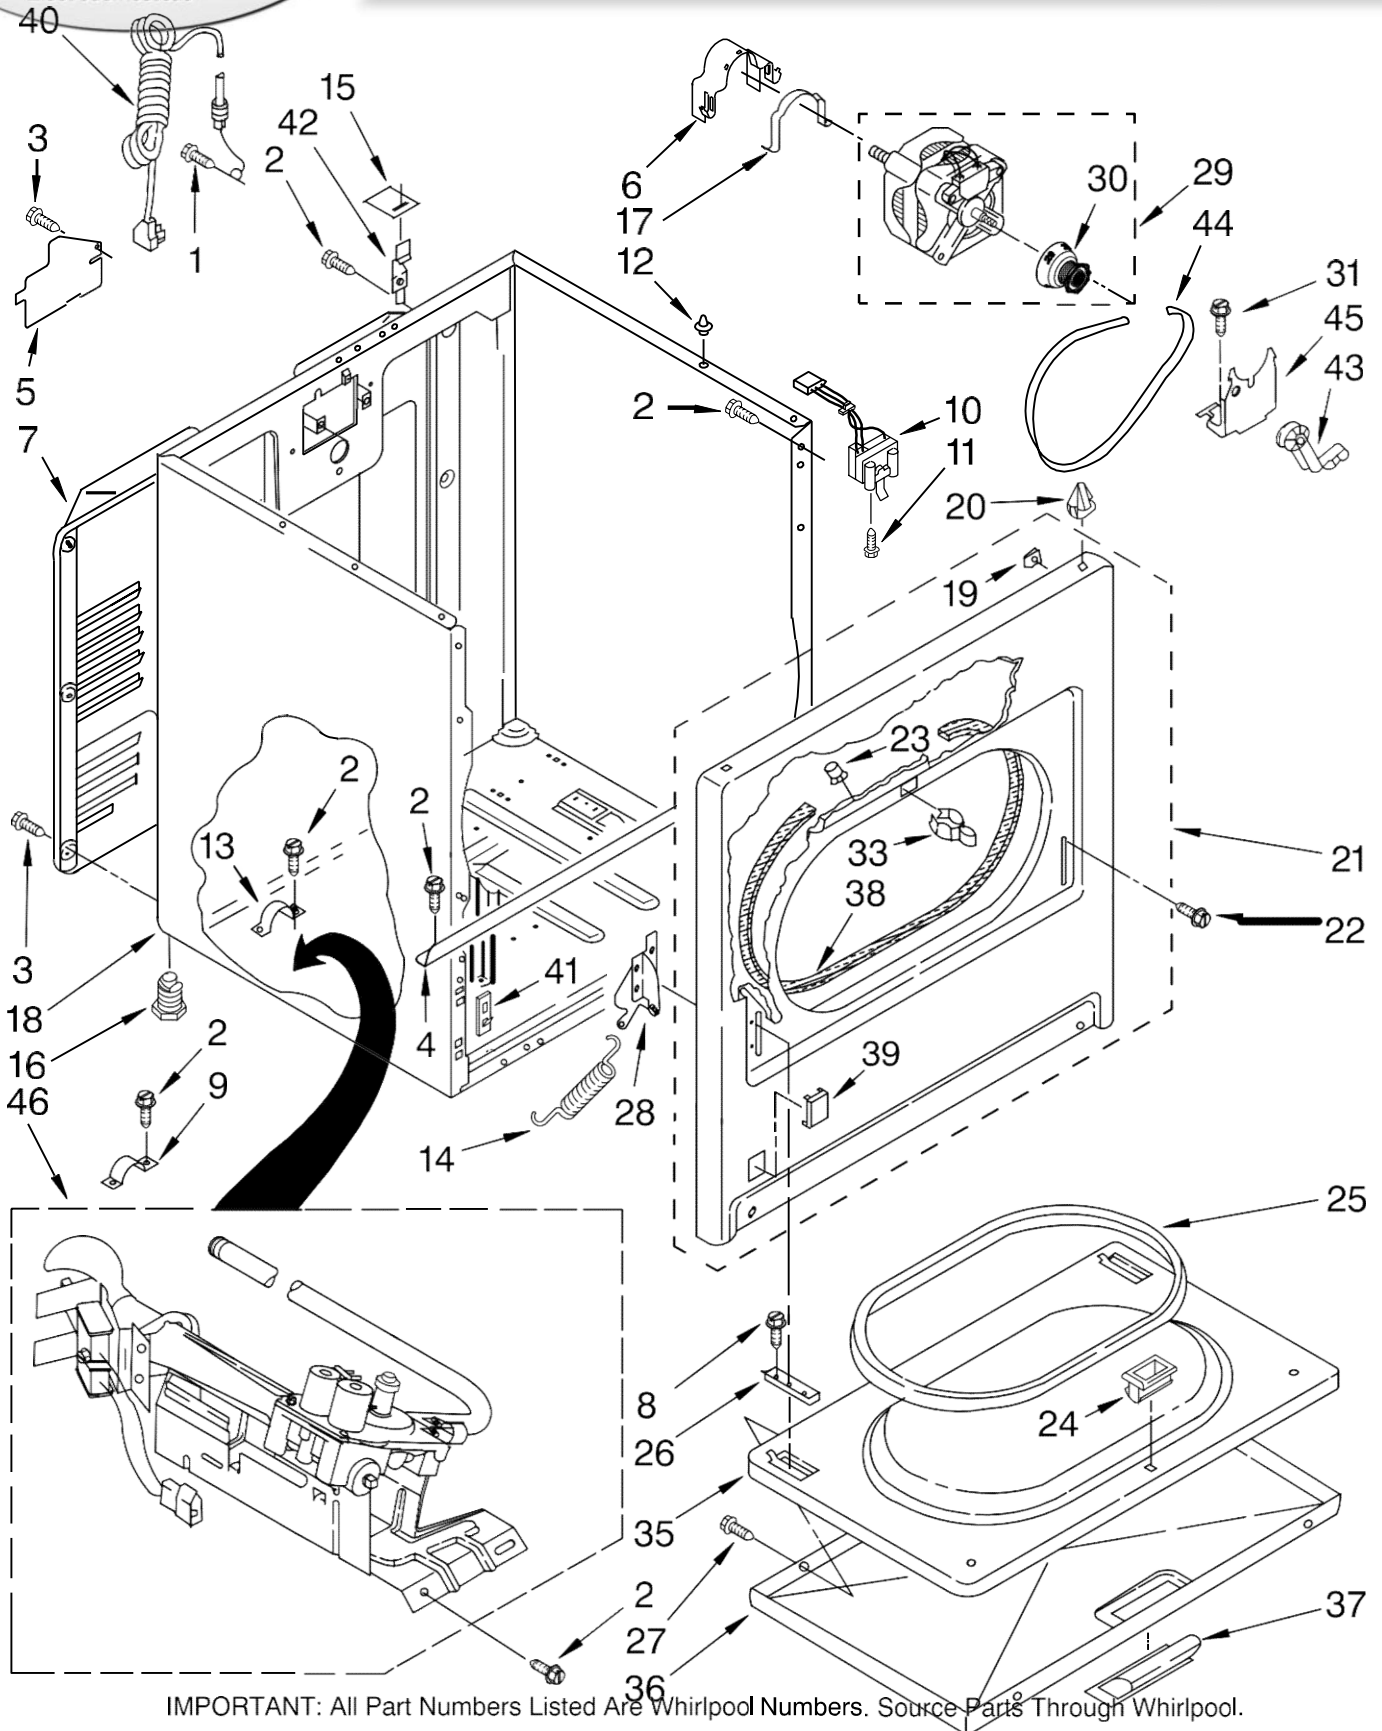

SECADORA 7MMGL6741TW0

SECADORA 7MMGL6741TW0

Illus. No.	Part No.	DESCRIPTION
1	697776	Screw, 10-32 x 5/8 (External Ground)
2	343641	Screw, 10-16 x 1/2
3	693995	Screw, Hex Head
4	8541400	Bracket, Cabinet
5	3396795	Cover, Block
6	3404162	Clamp, Motor (W/Shield)
7	3396805	Panel, Rear
8	3357011	Screw, 10-16 x 1/2
9	3980175	Clamp-Elbow
10	3406107	Door Switch Assembly
11	697773	Screw, 6-20 x 7/8
12	98669	Locator, Top
13	341029	Clamp-Pipe
14	W10041960	Spring-Door (2)
15	18849	Pad, Top Hinge
16	3392100	Foot, Dryer
	279810	Foot-Optional (Extended Length) (Package of 2) (Not Included.)

Illus. No.	Part No.	DESCRIPTION
17	660658	Clamp, Motor
18		Cabinet (Includes Illus. 4)
	8530603	White
19	98234	Clip, Ground (2)
20	18776	Lock, Front Top (2)
21	3395197	Panel Front
22	342043	Screw, 8-18 x 3/8
23	685203	Clip, Felt Pad (2)
24	3389441	Catch, Door Assembly
25	3390731	Seal, Door
26	337189	Clip, Hinge (2)
27	694091	Screw, 8-18 x 3/8
28		Hinge, Assembly
	8066056	Hinge, R.H.
	8066057	Hinge, L.H.
29	8066206	Motor Assembly 60 HZ.
30	8066184	Pulley 60 Hz.

Illus. No.	Part No.	DESCRIPTION
31	3400500	Bolt, 5/16-18 x 3/4
33	696144	Strike, Door
35	695737	Door, Rear
36	3393549	Door, Front
37	W10116360	Handle, Door
38	3406129	Seal & Bearing Assembly
39	3394975	Plug, Front Panel
40	344020	Cord, Power
41	3394083	Clip, Front Panel
42	8066217	Hinge, Top (2)
43	691366	Idler & Pulley Assembly
44	8066065	Belt, Drive
45	348780	Base, Motor
46	8318272	Burner Assembly, 60 Hz. (See Pages 7 & 8 For Further Burner Breakdown)

IMPORTANT: All Part Numbers Listed Are Whirlpool Numbers. Source Parts Through Whirlpool.