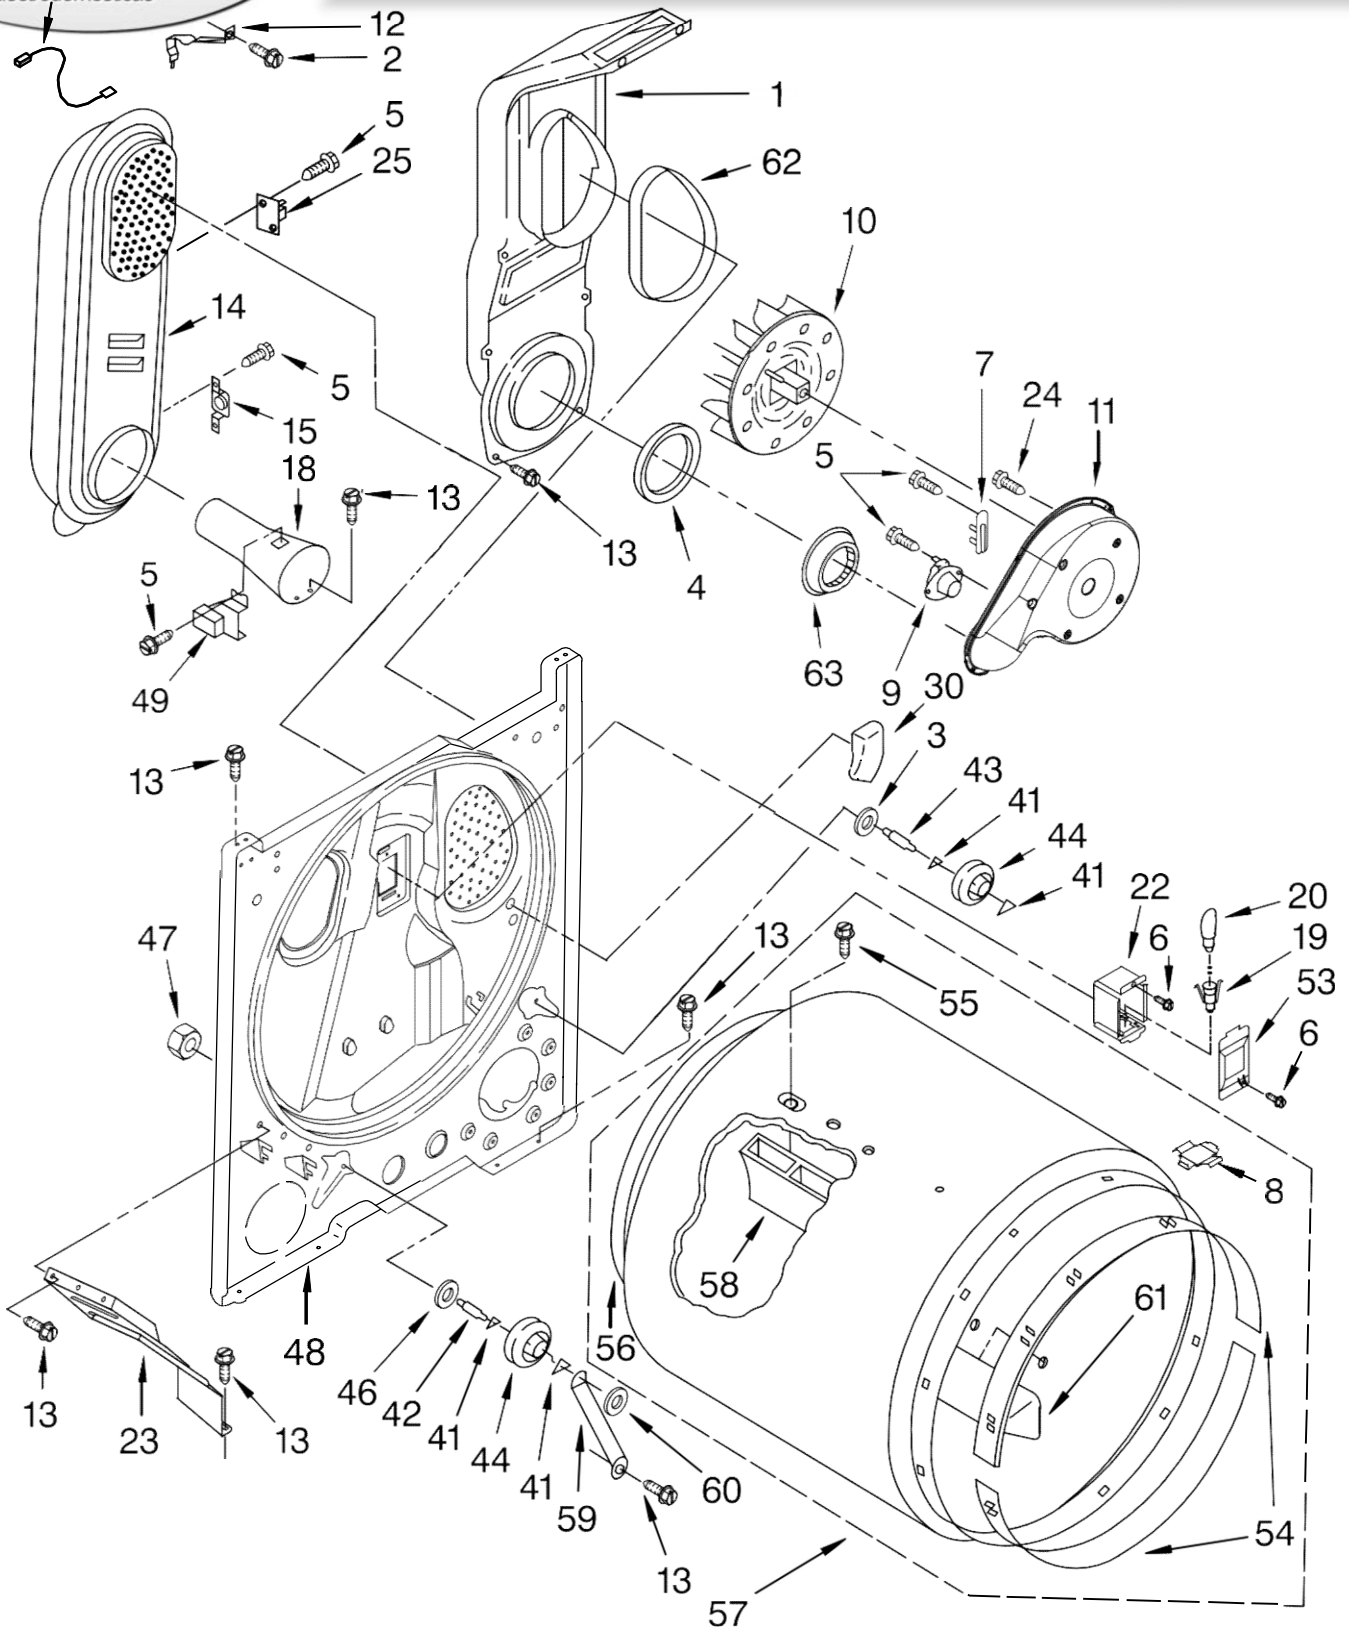

SECADORA 7MMGL6741TW0

IMPORTANT: All Part Numbers Listed Are Whirlpool Numbers. Source Parts Through Whirlpool.

SECADORA 7MMGL6741TW0

Illus. No.	Part No.	DESCRIPTION
1	348368	Lint Chute Assembly
2	489463	Screw, 8-18 x 5/8
3	3388703	Washer-Support
4	347139	Seal, Lint Chute
5	90767	Screw, 8-18 x 3/8
6	487909	Screw, 8-15 x 1/2
7	3392519	Thermal-Fuse (91C)
8	8066086	Drum Hole Plug
9	8318268	Thermostat, Internal-Bias
10	694089	Wheel, Blower
11	8577230	Housing, Blower
12	3398161	Clip
13	343641	Screw, 10-16 x 1/2
14	8530285	Box, Heater
15	3403140	Thermostat, 205 F (96 C)
18	8066049	Funnel, Burner
19	3403634	Socket Assembly
20	3406124	Bulb
22	3977373	Bracket, Drum Light
23	3406022	Bracket, Bulkhead
24	3390647	Screw, 8-18 x 1/2
25	280010	Kit, Thermal Cut-Off (Includes Illus. 15)
26	3401707	Wire, Jumper
30	3976479	Pad, Sensor
41	690997	Ring, Tri
42	3399506	Shaft, L.H.
43	3399507	Shaft, R.H.
44	3397590	Roller, Support
46	348197	Washer, Support
47	3359452	Nut, 3/8-16
48	3403414	Bulkhead
49	338906	Sensor, Radiant
53	3402841	Lens, Drum Light
54	692526	Ring, Bearing
55	W10109200	Screw, 11-16 x 3/4
56	3406130	Seal, Rear Drum
57	695587	Drum Assembly
58	692490	Baffle, Drum (2)
59	3976434	Bracket, Support
60	90296	Clip
61	3403636	Baffle, Drum (1)
62	339956	Seal
63	696302	Shield, Exhaust

IMPORTANT: All Part Numbers Listed Are Whirlpool Numbers. Source Parts Through Whirlpool.