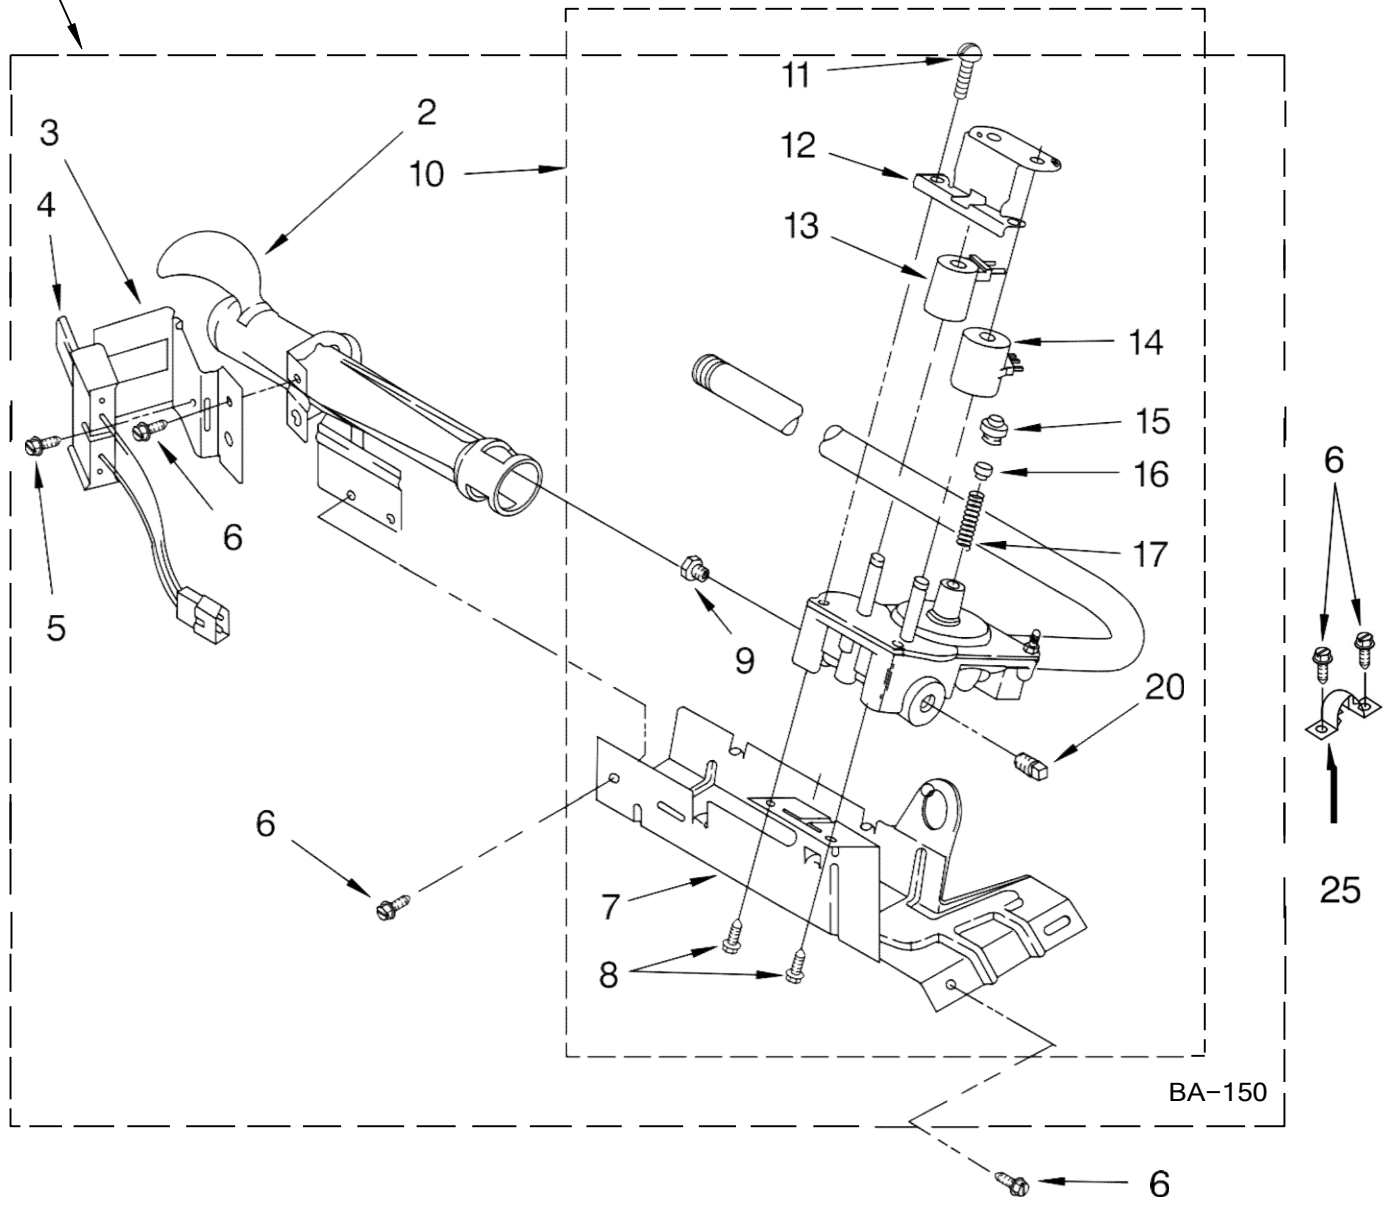

SECADORA 7MMGL6741TW0

IMPORTANT: All Part Numbers Listed Are Whirlpool Numbers. Source Parts Through Whirlpool.

SECADORA 7MMGL6741TW0

Illus. No.	Part No.	DESCRIPTION
1	8318272	Burner Assembly 60 Hz. (Type 1) (White Rodgers)
2	688617	Tube, Burner
3	694298	Bracket, Ignitor
4	686590	Ignitor
5	3393909	Screw & Washer (8-32 x 5/8)
6	343641	Screw, 10-16 x 1/2
7	693986	Base, Burner
8	3387057	Screw, 8-18 x 3/8
9		Orifice, Burner 234826 Type 1 229742 Type 4 (Butane) 234868 Type 4 (Propane)
10	8318277	Valve, 60 Hz. (Includes Pipe & Illus. #7)
11	694421	Screw, 8-32 x 1/2 (2)
12	694538	Bracket, Coil
13	694540	Coil, 60 Hz. (2 Terminal) (Main)
14	694539	Coil, 60 Hz. (Split) (3 Terminal) (Pilot Position)
15	694424	Leak Limiter
16	694423	Screw, Regulator Adjustment
17	694422	Spring, Regulator
20	239822	Plug, Pipe
25	341029	Clamp, Pipe

Following Parts Not Illustrated

694572 Conversion Kit
(Type 1)
to Type (4) L.P.G.

IMPORTANT: All Part Numbers Listed Are Whirlpool Numbers. Source Parts Through Whirlpool.