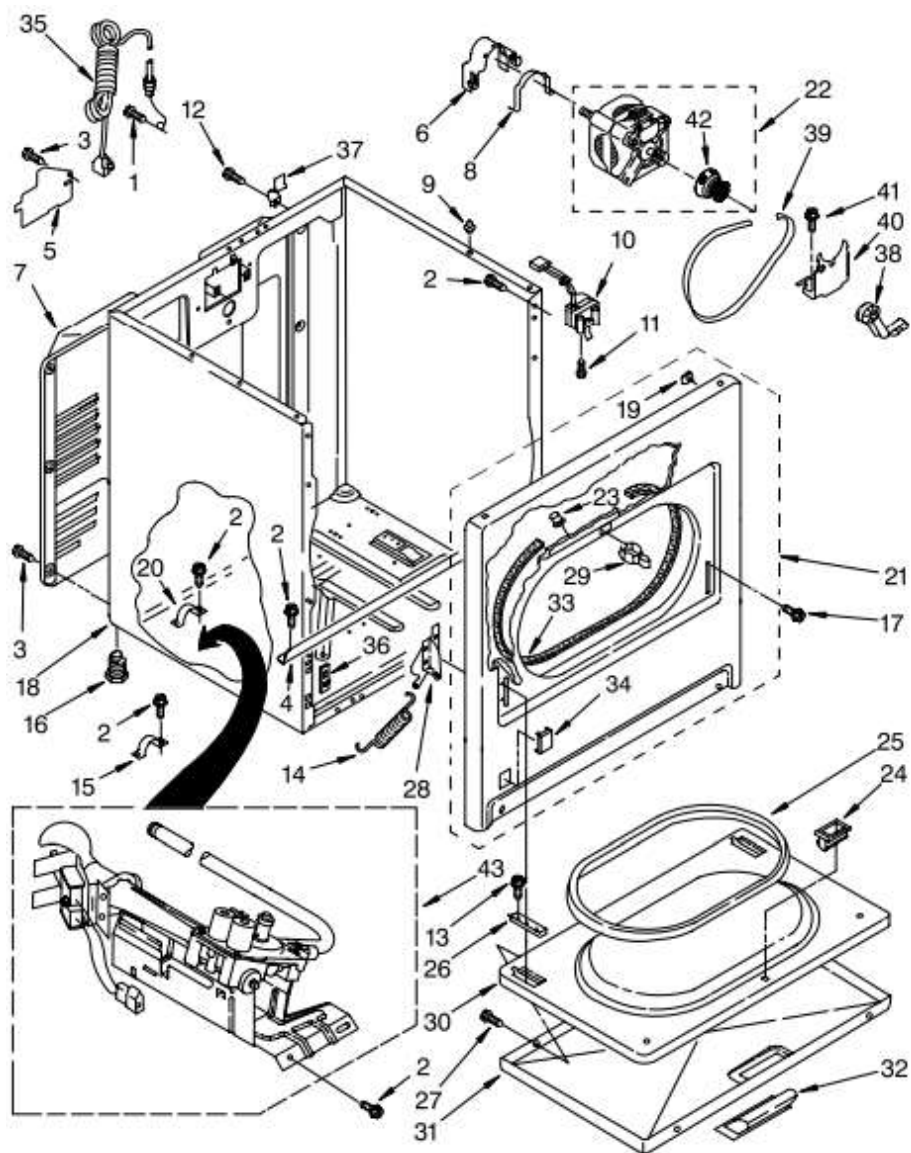

7MMGM0100VW0

1	W10850756	Screw, 10-32 X 5/8
2	WP681414	Screw, 10-16 X 1/2
3	WP693995	Screw, Hex Head
4	8541400	Bracket, Cabinet
5	WP3396795	Cover, Block
6	WP3404162	Clamp-motor
7	280043	Panel, Rear
8	WP660658	Clamp, Motor
9	WP18776	Locator, Top
10	WP3406107	Door Switch Assembly
11	WP3395530	Screw, 6-20 X 7/8
12	WP487240	Screw, 8-18 X 1/2
13	WP308685	Screw, 10-16 X 1/2
14	WPW10041960	Spring-door
15	3980175	Clamp, Elbow
16	49621	Foot - Optional
16	49621	Foot, Dryer
17	486146	Screw, 10-32 X 3/8
18	8533643	Cabinet
19	WP98234	Clip, Ground
20	341029	Clamp, Pipe
21	8563641	Panel Front
22	279827	Motor, Assembly 60 Hz.
23	279220	Clip, Felt Pad
24	WP3389441	Catch, Door Assembly
25	WP3390731	Seal, Door
26	337189	Clip, Hinge
27	WP694091	Screw, 8-18 X 3/8
28	WP8066057	Hinge, L.h.
28	WP8066056	Hinge, R.h.
29	279570	Strike, Panel
30	WP695737	Door, Rear
31	WP3393549	Door, Front
32	WPW10549550	Handle, Door
33	W11035878	Seal & Bearing Assembly
34	WP3394975	Plug, Front Panel
35	W11222083	Cord, Power
36	W10854425	Clip, Front Panel