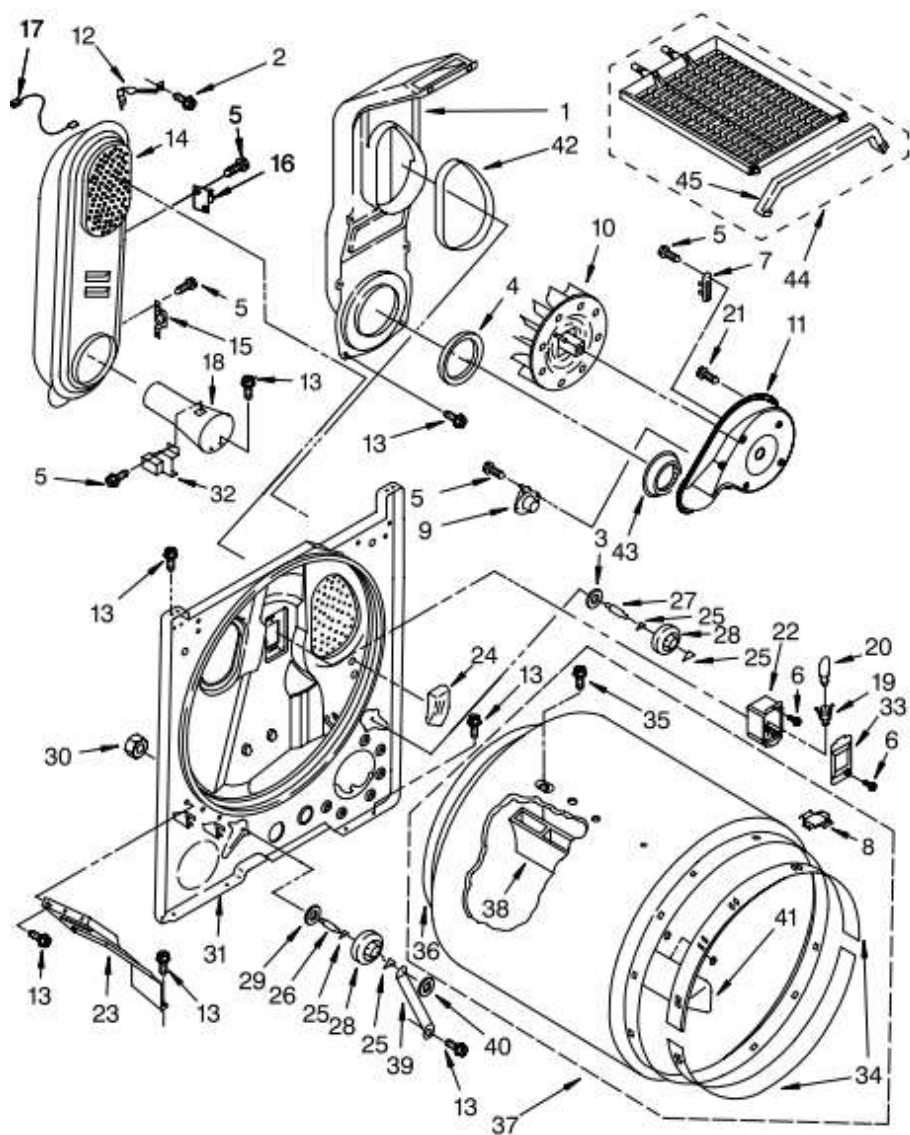

7MMGM0100VW0

1	W11117429	Lint Chute Assembly
2	WP489463	Screw, 8-18 X 5/8
3	WP3388703	Washer, Support
4	WP347139	Seal, Lint Chute
5	WP90767	Screw, 8/18 X 3/8
6	WP488729	Screw, 8-15 X 1/2
7	WP3390719	Fuse, Thermal
8	8066086	Drum Hole Plug
9	WP8577274	Thermistor
10	WP694089	Wheel, Blower
11	8577231	Housing, Blower
12	279771	Clip
13	WP681414	Screw, 10-16 X 1/2
14	279980	Box, Heater
15	WPW10423382	Thermostat, 205 F
16	W10480709	Kit, Thermal Cut-off
17	WP3401707	Wire, Jumper
18	WP8066049	Funnel, Burner
19	WPW10136369	Socket Assembly
20	WP22002263	Bulb
21	WP488729	Screw, 8-18 X 1/2
22	3977373	Bracket, Drum Light
23	3406022	Bracket, Bulkhead
24	279366	Pad, Sensor
25	WPW10512946	Ring Tri
26	WPW10359270	Shaft, L.h.
27	WPW10359269	Shaft, R.h.
28	349241T	Roller, Support
29	WP348197	Washer, Support
30	WP3359452	Nut, 3/8-16
31	W10828905	Bulkhead
32	WP338906	Sensor, Radiant
33	WP8532165	Lens, Drum Light
34	279441	Ring, Bearing
35	WPW10109200	Screw, 11-16 X 3/4
36	W10612022	Seal, Rear Drum
37	W10899578	Drum, Assembly
38	WP692490	Baffle, Drum