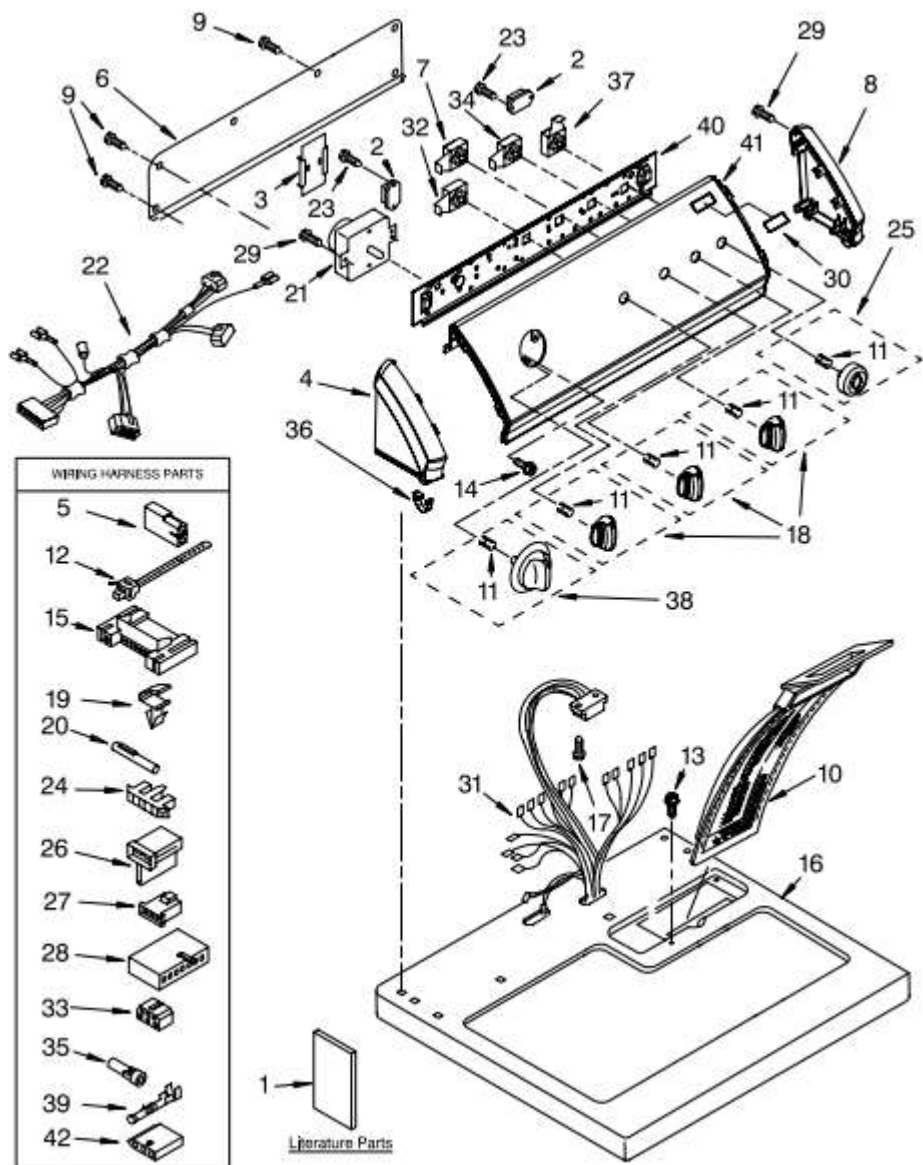

7MMGM0100VW0

1	W10155425	Sheet, Cycle Feature
1	3406666	Wiring Diagram
1	W10118198	Installation Instructions
2	WP3405281	Power Relay
3	W10116566	Control Board
4	W10128464	Cap, End
5	717252	Plug, 2-way Terminal
6	WP8274261	Panel, Rear Console
7	3405152	Switch, Wrinkle Guard
8	W10128463	Cap, End
9	WP693995	Screw, Hex Washer Head
10	WPW10717210	Screen, Lint
11	WP8536939	Clip Spring
12	3391249	Tie, Cable
13	487240	Screw, 8-18 X 5/8
14	3400859	Screw, Grounding
15	3395683	Connector, Motor
16	WP8563663	Top
17	WP681414	Screw, 10-16 X 1/2
18	WP3956788	Knob, Control
19	WP3394427	Clip-harness
20	351296	Receptacle
21	WP8299771	Timer Assembly 60 Hz.
22	8283281	Harness, Console
23	WP3388228	Screw, 6-20 X 3/8
24	3397269	Connector-timer
25	3956790	Knob, Push-to-start
26	WP3403499	Connector
27	WP3403498	Connector, 3 Position
28	3936150	Connector, 7-circuit
29	WP90767	Screw, 8-18 X 5/16
30	W10203949	Assembly, Badge
31	8299900	Harness, Wiring
32	8299970	Switch, Temperature
33	3347243	Connector 6-circuit
34	3405151	Switch, Signal
35	351297	Plug, Harness
36	WP8312709	Clip-console