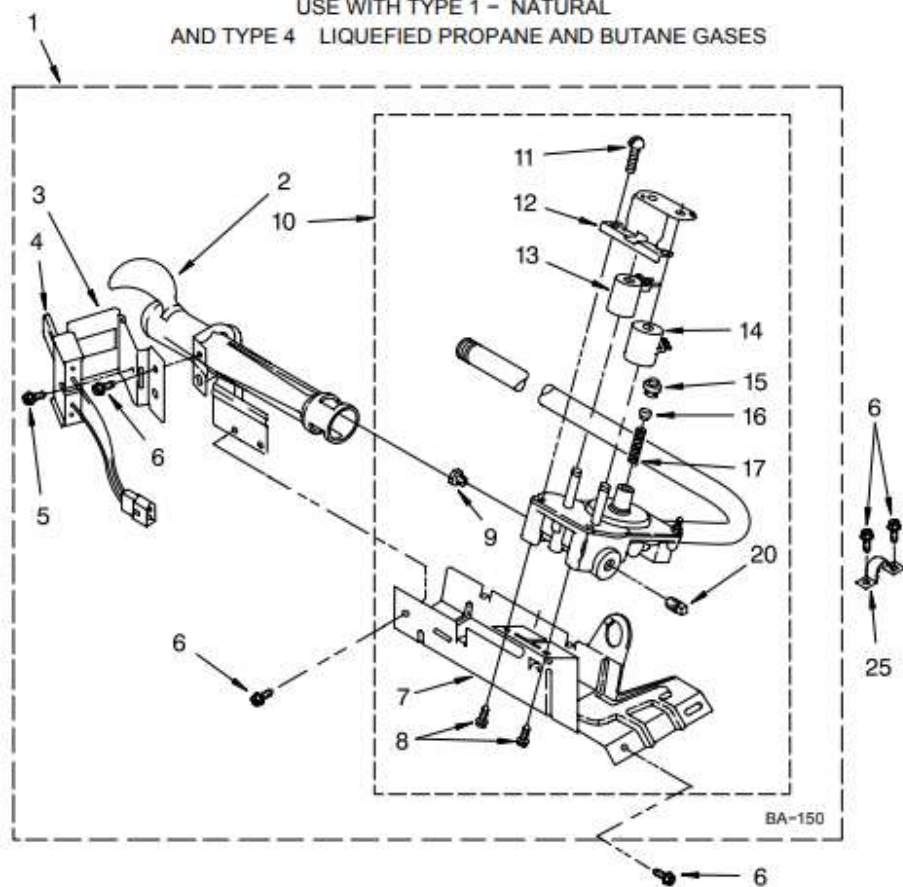

7MMGM0100VW0

USE WITH TYPE 1 - NATURAL
AND TYPE 4 LIQUEFIED PROPANE AND BUTANE GASES

1	W10823508	Burner Assembly 60 Hz.
2	WP693140	Tube, Burner
3	WP694298	Bracket, Ignitor
4	279311	Ignitor
5	WPW10366705	Screw & Washer
6	WP681414	Screw, 10-16 X 1/2
7	693986	Base, Burner
8	WP90767	Screw, 8-18 X 3/8
9	WP234868	Orifice, Burner
9	WP229742	Orifice, Burner
9	WP234826	Orifice, Burner
10	WP8318277	Valve, 60 Hz.
11	694421	Screw, 8-32 X 1/2
12	694538	Bracket, Coil
13	279834	Coil, 60 Hz.
14	279834	Coil, 60 Hz.
15	WP694424	Leak, Limiter
16	WP694423	Screw, Regulator Adjustment
17	WP694422	Spring, Regulator
20	W10295523	Plug, Pipe
25	341029	Clamp, Pipe
NI	49572A	Conversion Kit
NI	4392065	Kit, Dryer Repair
NI	346764A	Kit, Hold-down
NI	8522199	Kit, Dryer Vent Testing
NI	350930	Paint, Pressurized Spray
NI	350938	Paint, Pressurized Spray
NI	799344	Paint, Bulk
NI	72017	Paint, Touch-up

*NOTA: SI EL CODIGO DEL ARTICULO QUE NECESITA NO APARECE EN NUESTRA PAGINA WEB, ES PROBABLE QUE SEA SOBRE PEDIDO O ESTE OBSOLETO.

FAVOR DE COMUNICARSE A NUESTRAS OFICINAS PARA MAYOR INFORMACION

TELEFONOS: 83377949, 83377999 Y 83373889.