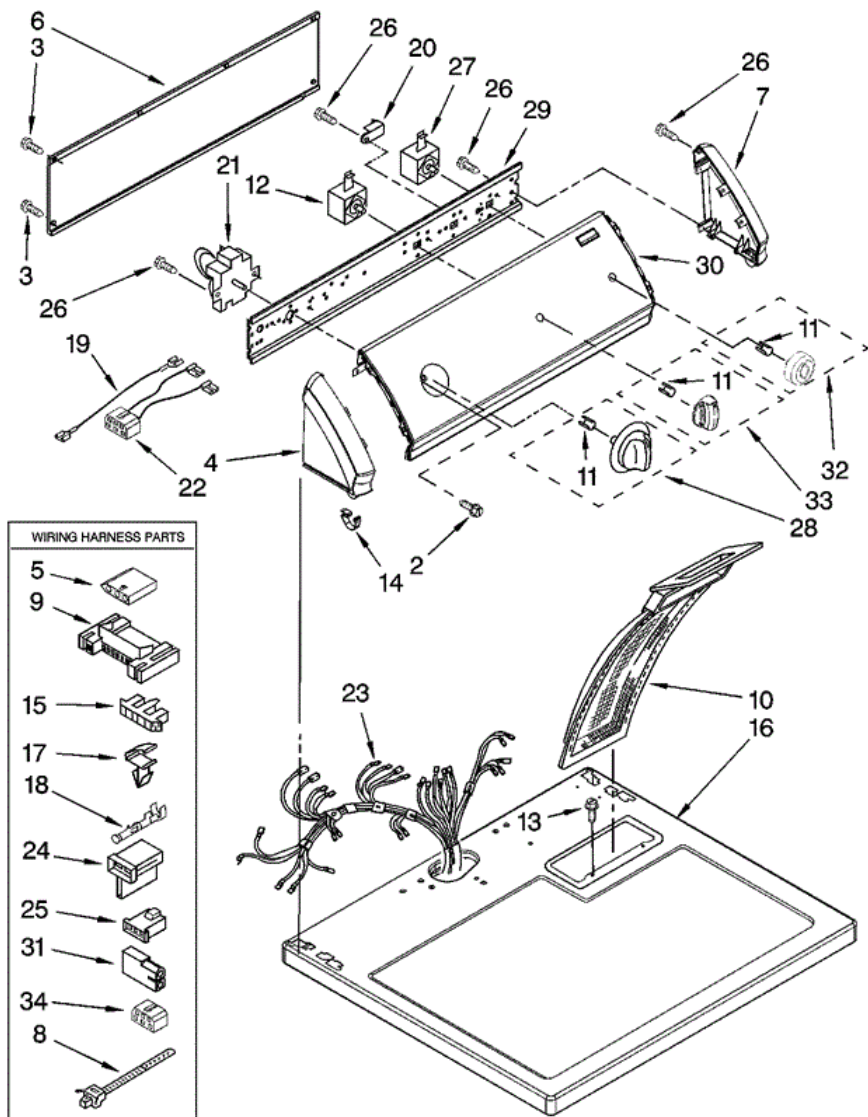

Distribuidor Autorizado

SurteRápido.com

Venta de Refacciones
Electrodomesticas

7MMGP0030VQ0 TABLERO

7MMGP0030VQ0 TABLERO

2	8533951	SCREW, GROUNDING
3	693995	SCREW, HEX HEAD
4	W10128464	CAP, END (L.H.)
5	3936144	CONNECTOR
6	8274261	PANEL, REAR CONSOLE
7	W10128463	CAP, END (R.H.)
8	3391249	TIE, CABLE
9	3395683	HOUSING, CONNECTOR (MOTOR)
10	8559786	SCREEN, LINT
11	8536939	CLIP, SPRING
12	3405152	SWITCH, (GUARD)
13	688983	SCREW, 8-18 X 5/8
14	W10129041	CLIP, CONSOLE
15	3397269	CONNECTOR-TIMER
16	8559800	TOP
17	3394427	CLIP, HARNESS
18	94614	TERMINAL
19	3401674	WIRE, JUMPER (BLACK)
20	694419	BUZZER, MINI
21	3976584	TIMER ASSEMBLY (60 HZ.)
22	8283292	WIRE, JUMPER (GUARD ON/OFF)
23	8299876	HARNESS, WIRING
24	3403499	CONNECTOR, 2-POSITION (GAS VALVE)
25	3403498	CONNECTOR, 3-POSITION (GAS VALVE)
26	8533971	SCREW, 8-18 X 5/16
27	3977456	SWITCH, PUSH-TO-START
28	8571409	TIMER KNOB ASSEMBLY
29	8559772	BRACKET, CONTROL
30	W10155414	PANEL, CONTROL
31	717252	RECEPTACLE, LATCHING (2-WAY)
32	3956790	KNOB, PUSH-TO-START
33	3956788	KNOB, CONTROL
34	3347243	CONNECTOR 6-CIRCUIT