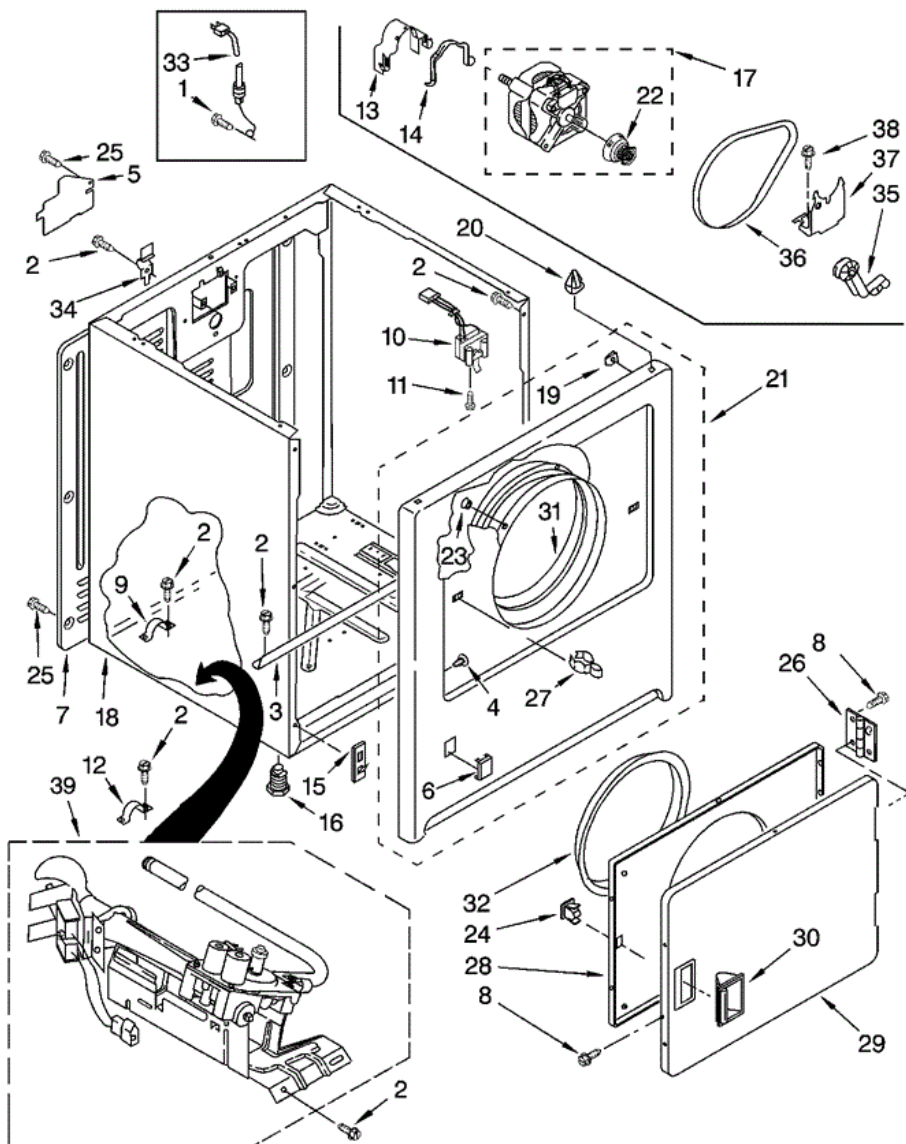

Distribuidor Autorizado

SurteRápido.com

Venta de Refacciones
Electrodomesticas

7MMGP0030VQ0 GABINETE