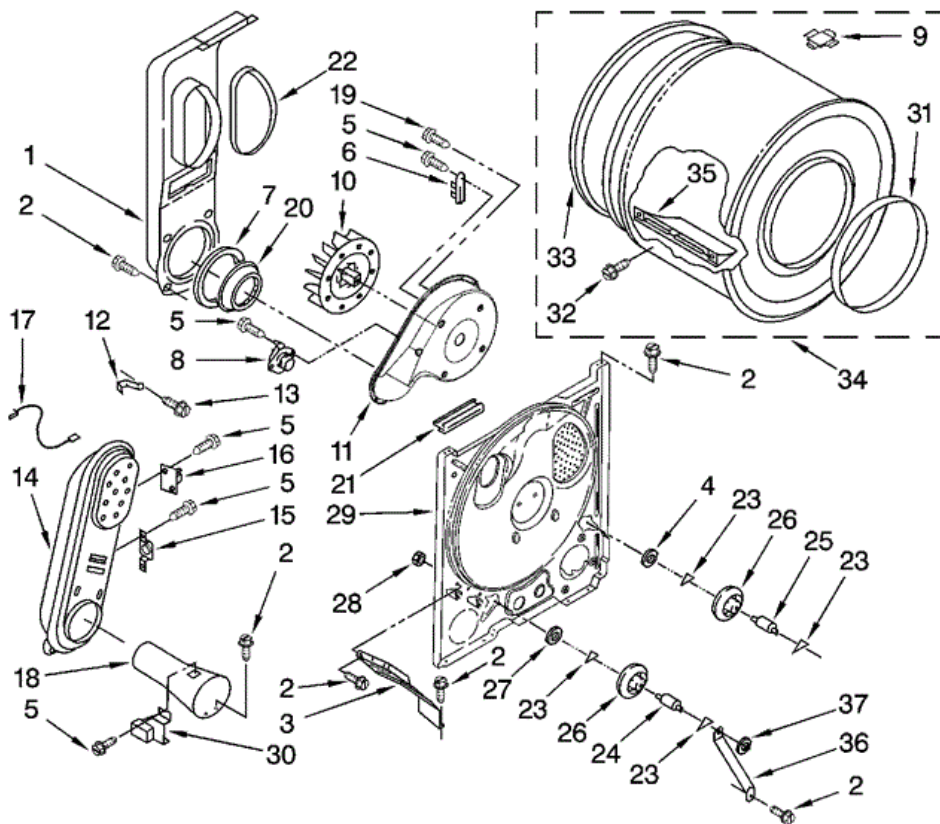

Distribuidor Autorizado

SurteRápido.com

Venta de Refacciones
Electrodomesticas

7MMGP0030VQ0 TAMBOR