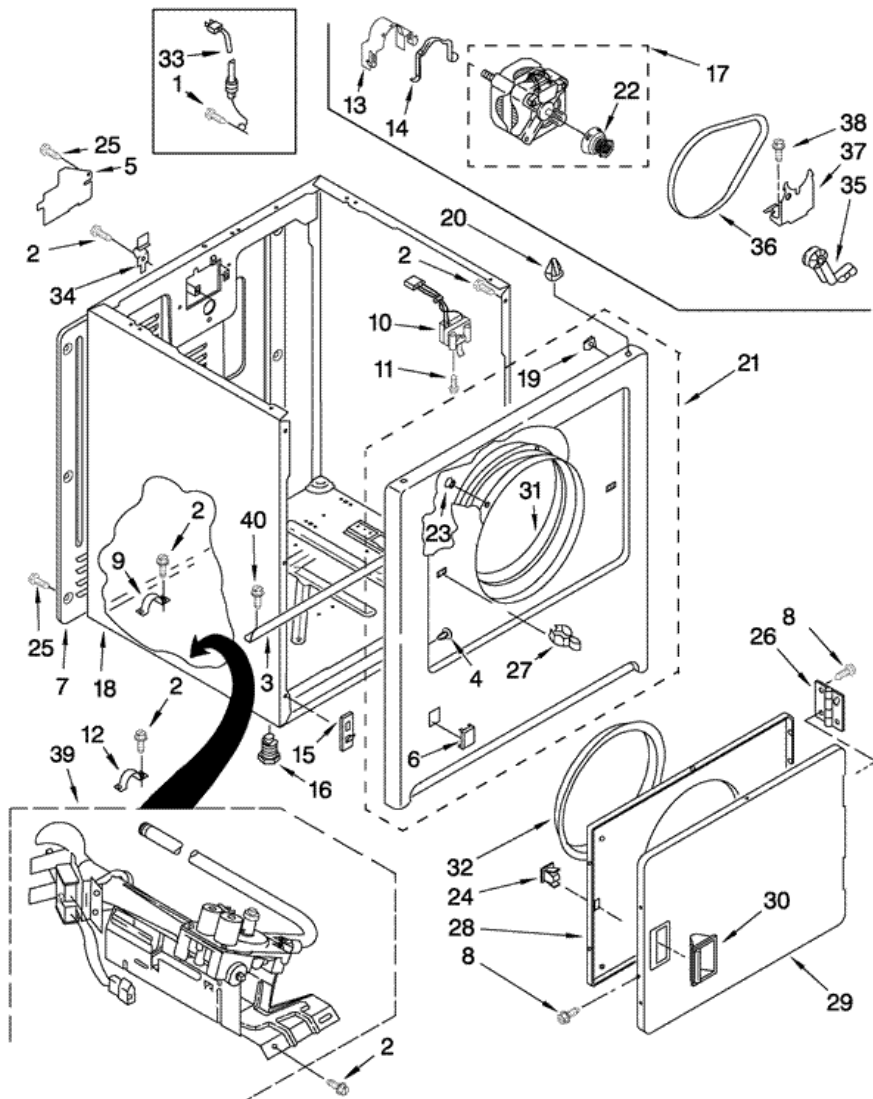

**7MMGP0035WQ0 TABLERO**

WIRING HARNESS PARTS	
5	
9	
15	
17	
18	
24	
25	
31	
19	

## 7MMGP0035WQ0 TABLERO

2	8533951	SCREW, GROUNDING
3	693995	SCREW, HEX HEAD
4	8559502	CAP, END (L.H.)
5	3936144	CONNECTOR
6	8274261	PANEL, REAR CONSOLE
7	8559501	CAP, END (R.H.)
8	8312709	CLIP, CONSOLE
9	3395683	HOUSING, CONNECTOR (MOTOR)
10	8559786	SCREEN, LINT
11	8536939	CLIP, SPRING
12	3405152	SWITCH, (GAURD)
13	688983	SCREW, 8-18 X 5/8
14	W10153170	BADGE, MAYTAG
15	3397269	CONNECTOR-TIMER
16	8559800	TOP
17	3394427	CLIP, HARNESS
18	94614	TERMINAL
19	3347243	CONNECTOR 6-CIRCUIT
20	694419	BUZZER, MINI
21	W10185969	TIMER ASSEMBLY, 60 HZ.
22	3956788	KNOB, CONTROL
23	W10111050	HARNESS, WIRING
24	3403499	CONNECTOR, 2-POSITION (GAS VALVE)
25	3403498	CONNECTOR, 3-POSITION (GAS VALVE)
26	8533971	SCREW, 8-18 X 5/16
27	3977456	SWITCH, PUSH-TO-START
28	8571409	TIMER KNOB ASSEMBLY
29	8559772	BRACKET, CONTROL
30	W10244063	PANEL, CONTROL
31	717252	RECEPTACLE, LATCHING (2-WAY)
32	3956790	KNOB, PUSH-TO-START

## 7MMGP0035WQ0 GABINETE

1	8533974	SCREW, 10-32 X 5/8
2	343641	SCREW, 10-16 X 1/2
3	8541400	BRACKET, CABINET
4	3404413	PLUG, HINGE HOLE (4)
5	3396795	COVER, BLOCK
6	3394975	PLUG, FRONT PANEL
7	3396807	PANEL, REAR
8	342055	SCREW, 8-18 X 1/2
9	341029	CLAMP, PIPE
10	3406104	DOOR SWITCH ASSEMBLY
11	697773	SCREW, 6-20 X 7/8
12	3980175	CLAMP-ELBOW
13	3404162	CLAMP, MOTOR (W/SHIELD)
14	W10121316	CLAMP, MOTOR
15	3394083	CLIP, FRONT PANEL
16	279810	FOOT - OPTIONAL
16	3392100	FOOT, DRYER
17	8066206	MOTOR, 60 HZ.
18	8530603	CABINET (INCLUDES ILLUS. 3)
19	98234	CLIP, GROUND (2)
20	690363	LOCK, FRONT TOP (2)
21	3403574	FRONT PANEL ASSEMBLY
22	8066184	PULLEY, 60 HZ.
23	685203	CLIP, FELT PAD
24	690081	CATCH, DOOR
25	693995	SCREW, HEX HEAD
26	3405514	HINGE & PIN ASSEMBLY
27	696144	STRIKE, DOOR
28	3403371	DOOR, REAR
29	3403361	DOOR, FRONT
30	8559779	HANDLE, DOOR
31	8066124	SEAL & BEARING ASSEMBLY
32	3405245	SEAL, DOOR