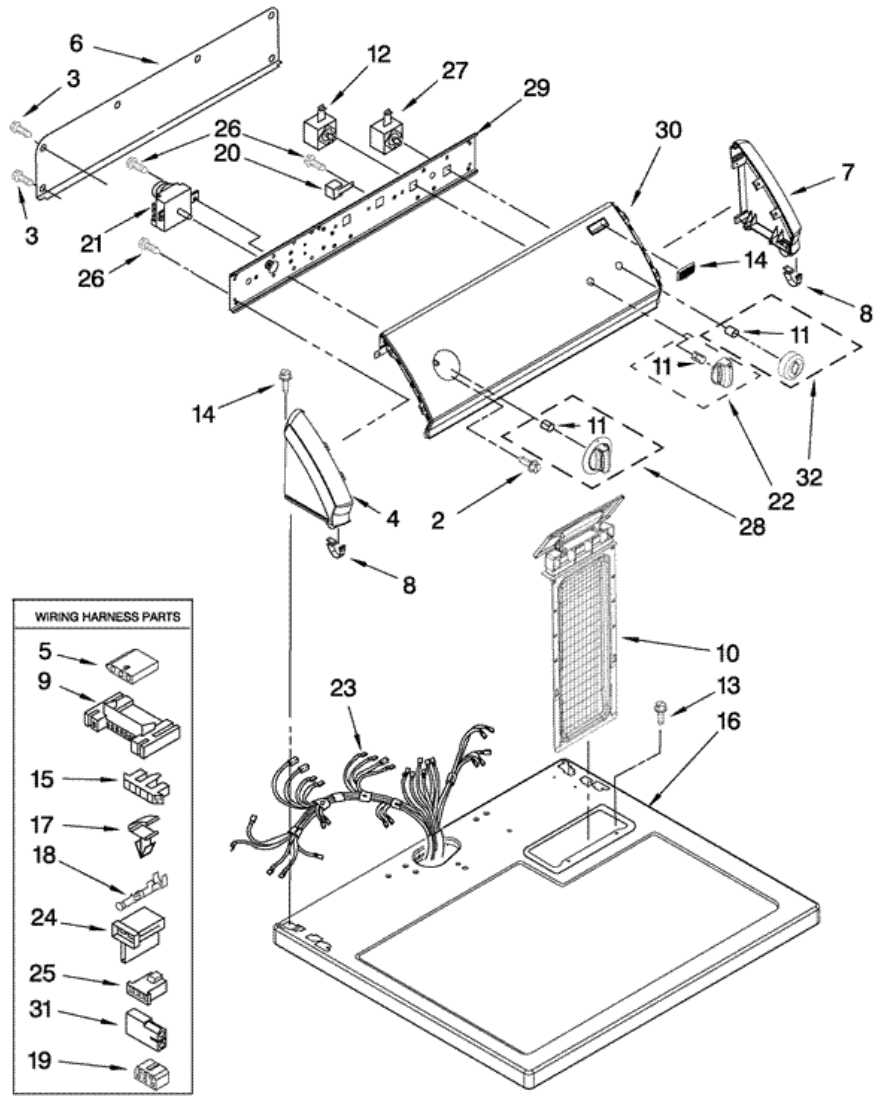

**7MMGP0035WQ0 TABLERO**

WIRING HARNESS PARTS	
5	
9	
15	
17	
18	
24	
25	
31	
19	

## 7MMGP0035WQ0 TABLERO

2	8533951	SCREW, GROUNDING
3	693995	SCREW, HEX HEAD
4	8559502	CAP, END (L.H.)
5	3936144	CONNECTOR
6	8274261	PANEL, REAR CONSOLE
7	8559501	CAP, END (R.H.)
8	8312709	CLIP, CONSOLE
9	3395683	HOUSING, CONNECTOR (MOTOR)
10	8559786	SCREEN, LINT
11	8536939	CLIP, SPRING
12	3405152	SWITCH, (GAURD)
13	688983	SCREW, 8-18 X 5/8
14	W10153170	BADGE, MAYTAG
15	3397269	CONNECTOR-TIMER
16	8559800	TOP
17	3394427	CLIP, HARNESS
18	94614	TERMINAL
19	3347243	CONNECTOR 6-CIRCUIT
20	694419	BUZZER, MINI
21	W10185969	TIMER ASSEMBLY, 60 HZ.
22	3956788	KNOB, CONTROL
23	W10111050	HARNESS, WIRING
24	3403499	CONNECTOR, 2-POSITION (GAS VALVE)
25	3403498	CONNECTOR, 3-POSITION (GAS VALVE)
26	8533971	SCREW, 8-18 X 5/16
27	3977456	SWITCH, PUSH-TO-START
28	8571409	TIMER KNOB ASSEMBLY
29	8559772	BRACKET, CONTROL
30	W10244063	PANEL, CONTROL
31	717252	RECEPTACLE, LATCHING (2-WAY)
32	3956790	KNOB, PUSH-TO-START

33	344020	CORD, POWER
34	8066217	HINGE, TOP (2)
35	691366	IDLER & PULLEY ASSEMBLY
36	W10131364	BELT, DRIVE
37	348780	BASE, MOTOR
38	3400500	BOLT, 5/16-18 X 3/4
39	8318272	BURNER ASSEMBLY 60 HZ. (REFER TO PAGES 5 & 6 )
40	3390631	SCREW, 8-18 X 1/32