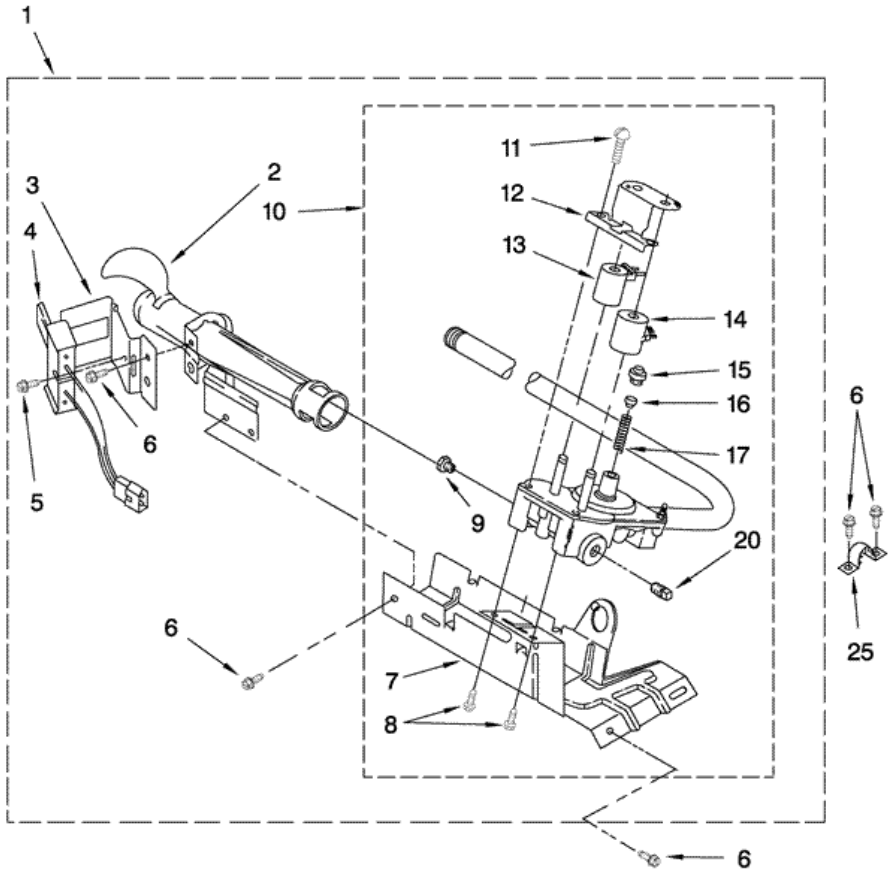

33	344020	CORD, POWER
34	8066217	HINGE, TOP (2)
35	691366	IDLER & PULLEY ASSEMBLY
36	W10131364	BELT, DRIVE
37	348780	BASE, MOTOR
38	3400500	BOLT, 5/16-18 X 3/4
39	8318272	BURNER ASSEMBLY 60 HZ. (REFER TO PAGES 5 & 6)
40	3390631	SCREW, 8-18 X 1/32

7MMGP0035WQ0 QUEMADOR