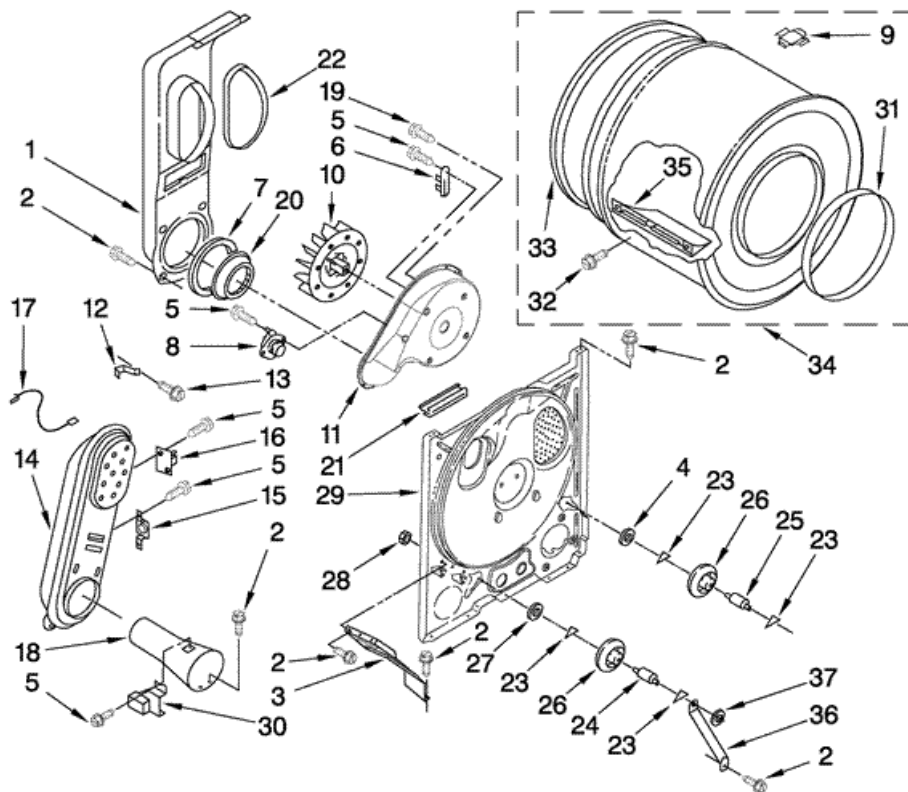

Distribuidor Autorizado

SurteRápido.com

Venta de Refacciones
Electrodomesticas

7MMGP0035WQ0 TAMBOR