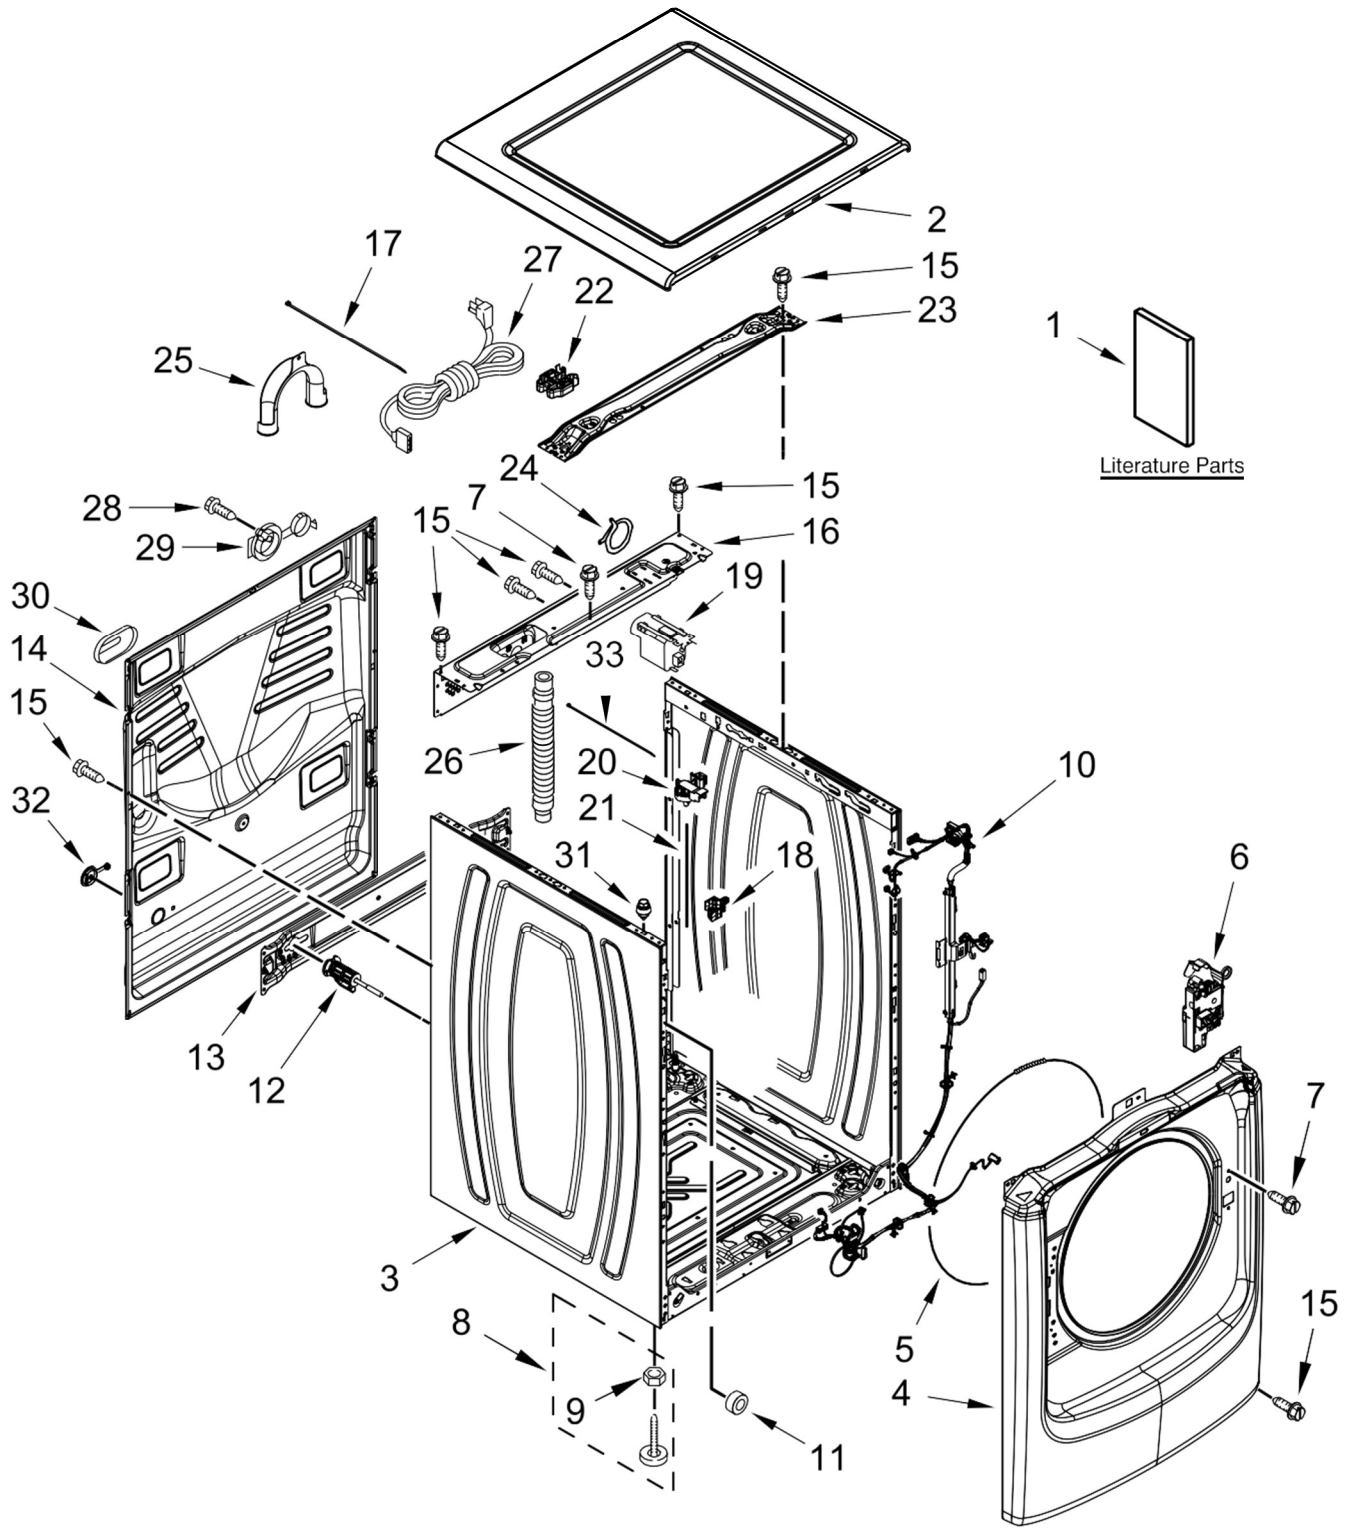

### **MODELS:**

7MMHW5500FW0 (White)

7MMHW5500FC0 (Chrome Shadow)

**Illus.**

<u>No.</u>	<u>Part No.</u>	<u>Description</u>
1		Literature Parts
	W10849733	Use and Care Guide
	W10602465	Tech Sheet
	W10709304	Installation Instructions
	W10849737	Energy Guide
2		Top
	W10208373	White
	W10460693	Chrome Shadow
3		Cabinet
	W10441110	White
	W10441105	Chrome Shadow
4		Panel, Front
	W10650837	White
	W10650838	Chrome Shadow
5	W10237503	Retainer, Bellow (To Front Panel)
6	W10443885	Lock, Door
7	8540282	Screw