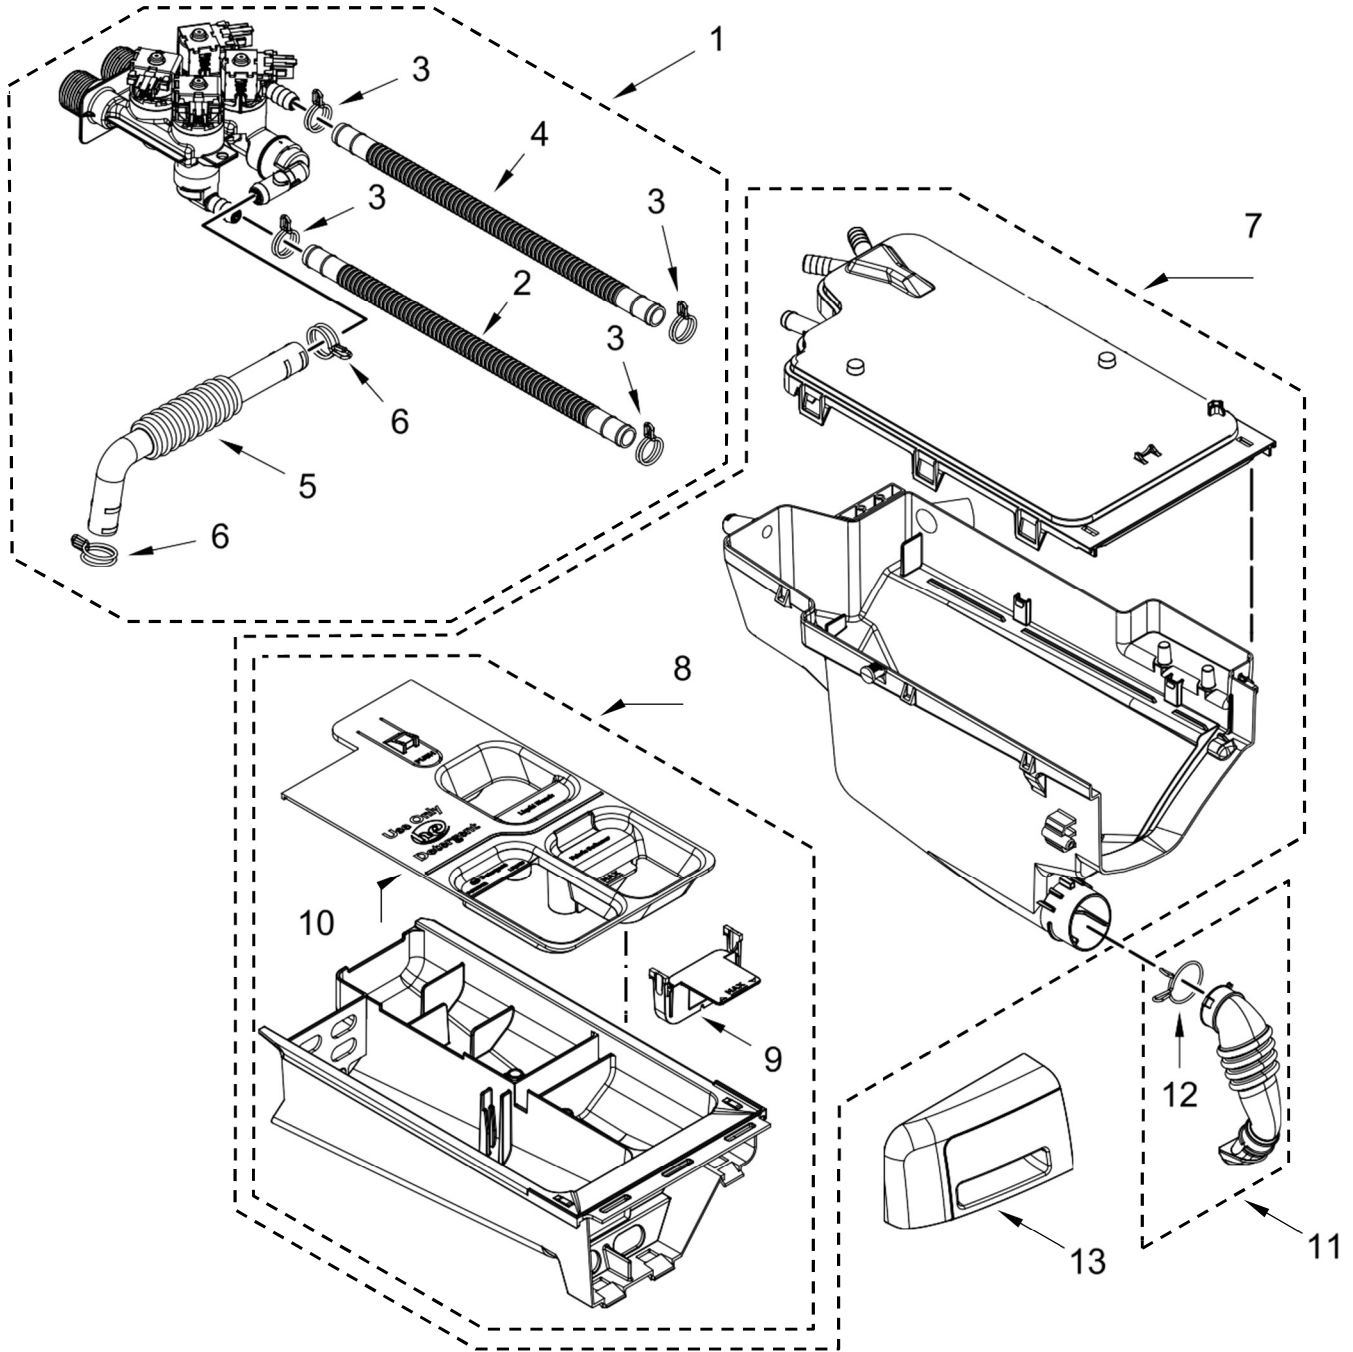

Illus.

No.	Part No.	Description
1	W10435242	Valve, Inlet Assembly
2	W10577770	Hose, Grey
3	W10096851	Clamp, Hose
4	W10577787	Hose, Black
5	W10435238	Hose, Steam
6	W10096852	Clamp, Hose
7	W10759476	Housing, Dispenser Assembly

Illus.

No.	Part No.	Description
8	W10365885	Drawer, Detergent (Complete)
9	W10411442	Separator, With Selection Slider
10	W10365887	Siphon, Bleach/Softener
11	W10239966	Hose, Dispenser To Bellow
12	W10239910	Clamp, Hose

Illus.

No.	Part No.	Description
13		Handle, Drawer
	W10784654	White
	W10783705	Chrome Shadow