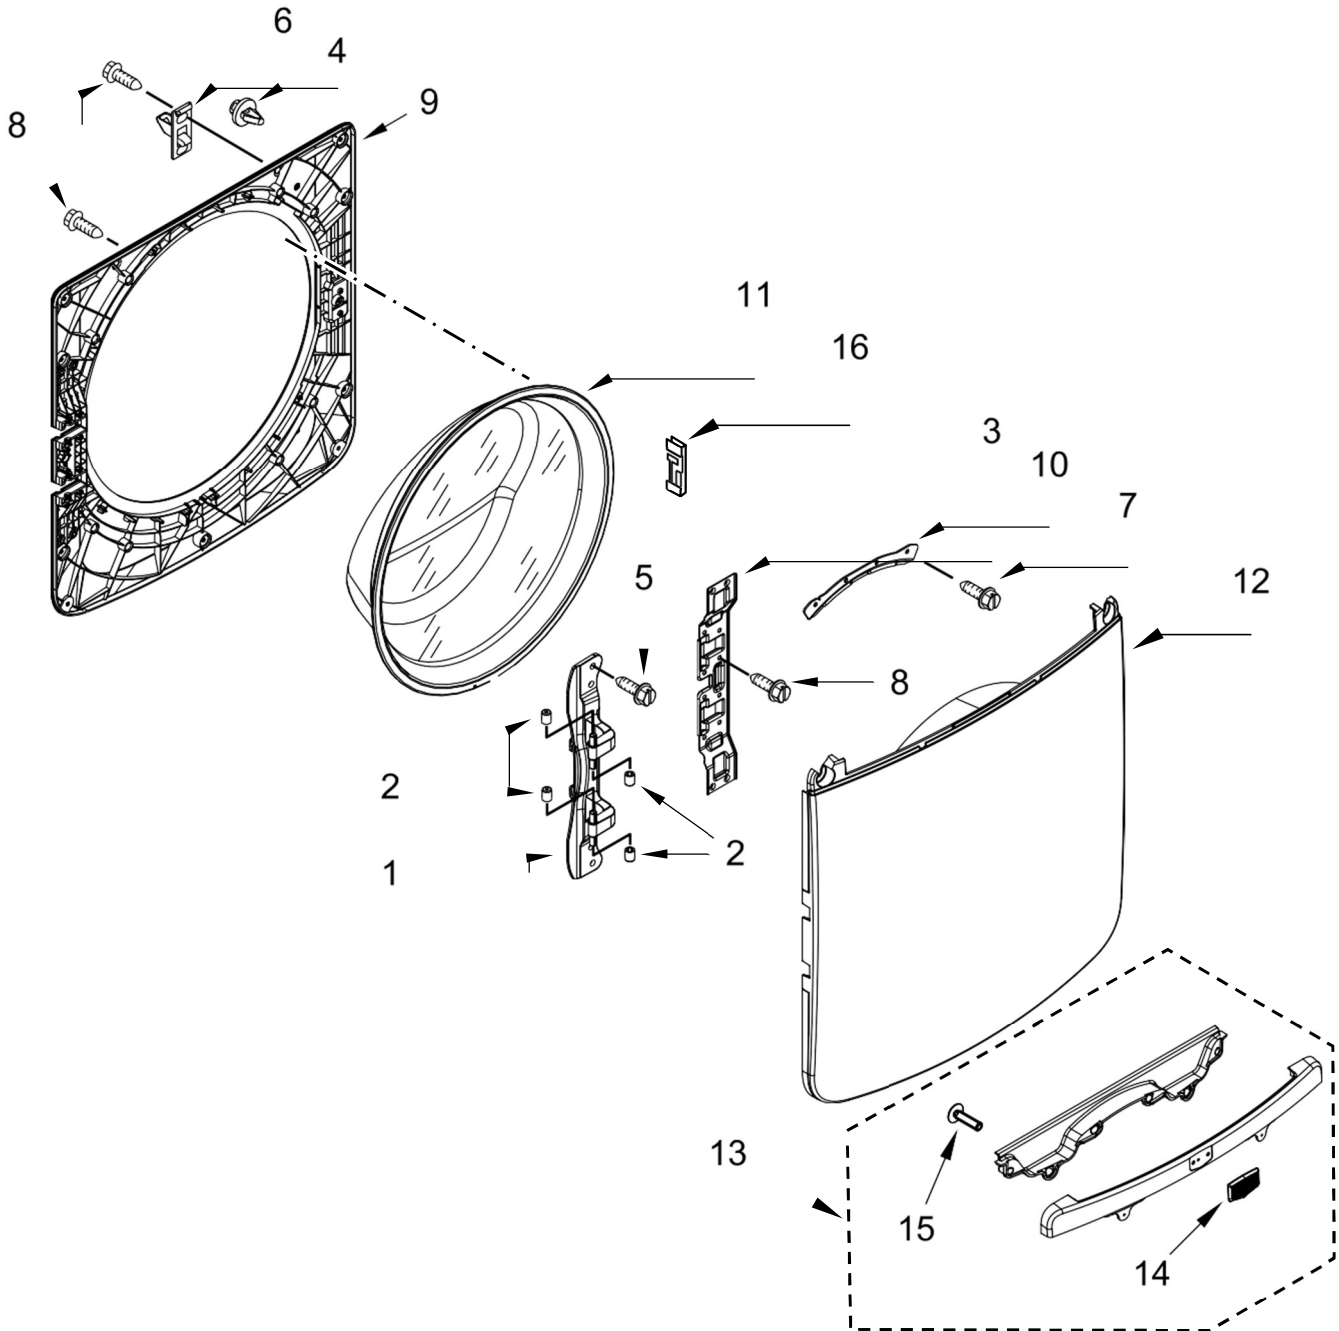

Illus.

No.   Part No.   Description

1	W10208415	Hinge, Base
2	W10208398	Cap, Hinge
3	W10312805	Plate, Hinge Retainer
4	8572266	Bumper, Door
5	W10288126	Screw
6	W10488048	Strike, Door
7	8540513	Screw

Illus.

No.   Part No.   Description

8	8534022	Screw
9	W10272396	Frame, Door Back Support
10	W10003440	Clamp, Glass
11	W10607723	Glass, Door
12	W10424239	Door, Outer Assembly
13		Handle, Door
	W10626041	Black

Illus.

No.   Part No.   Description

14	W10526164	Badge, Maytag
15	9742177	Screw
16	W10003430	Clamp, Glass Support