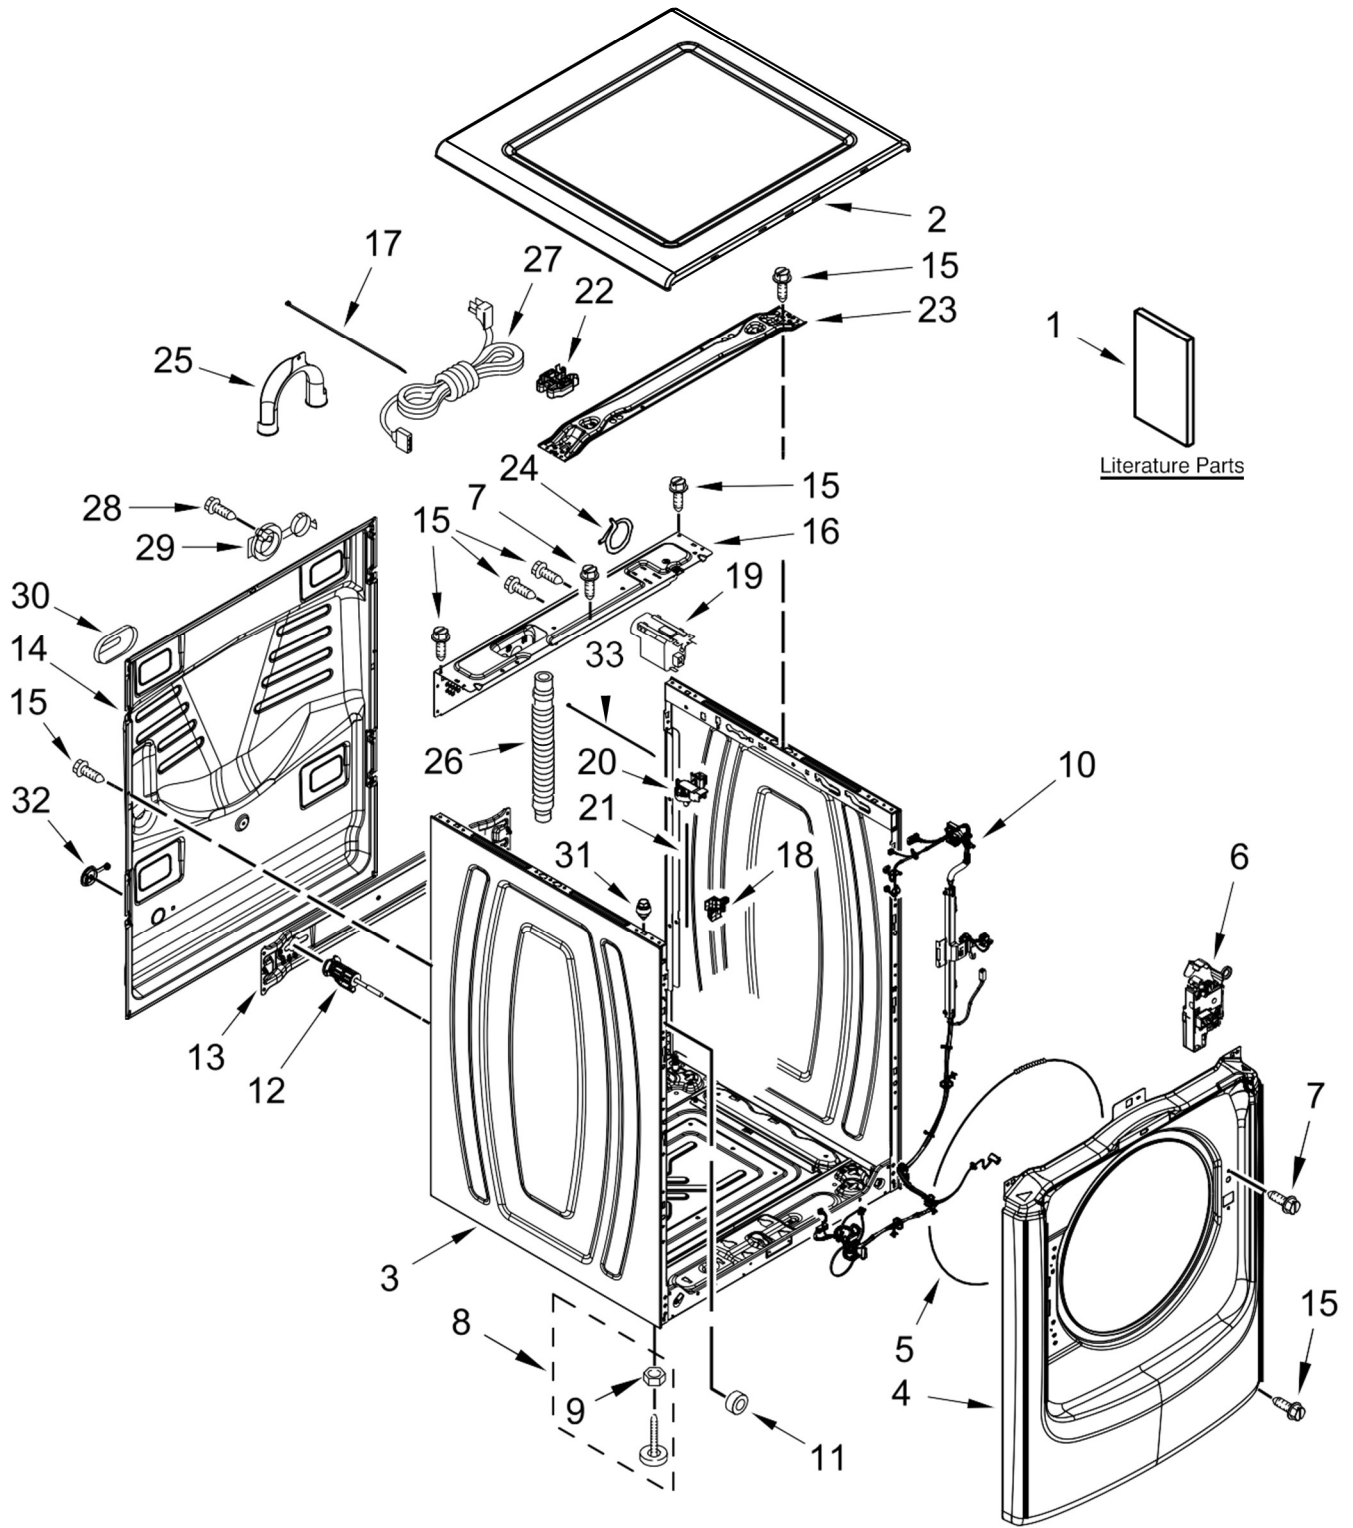

AUTOMATIC WASHER

MODELS:

7MMHW5500FW1 (White)

7MMHW5500FC1 (Chrome Shadow)

<u>Illus.</u> <u>No.</u>	<u>Part No.</u>	<u>Description</u>	<u>Illus.</u> <u>No.</u>	<u>Part No.</u>	<u>Description</u>	<u>Illus.</u> <u>No.</u>	<u>Part No.</u>	<u>Description</u>
1		Literature Parts	8	W10073890	Leveling Leg Assembly	23	W10467484	Brace, Top
	W10849733	Use and Care Guide	9	3359452	Nut, Hex	24	356138	Clamp, Hose
	W10602465	Tech Sheet	10	W10746378	Harness, Wiring (Lower Main)	25	W10280024	U-Bend, Drain Hose
	W10709304	Installation Instructions	11	W10615477	Spacer, Front Panel	26	W10267638	Hose, Drain (External)
	W10849737	Energy Guide	12	W10271590	Bolt, Shipping (Set Of 4)	27	W10632346	Power Cord
2		Top	13	W10237498	Brace, Transport	28	3351614	Screw
	W10208373	White	14	W10386102	Panel, Rear	29	W10275820	Cover, Power Cord-Transport
	W10460693	Chrome Shadow	15	357640	Screw	30	8540268	Cover, Transport
3		Cabinet	16	W10467483	Brace, Rear	31	W10208380	Screw and Bushing Assembly
	W10441110	White	17	W10339879	Tie, Cable	32	W10304004	Cover, Power Cord
	W10441105	Chrome Shadow	18	W10181028	Clip, Pressure Switch Hose	33	W10267532	Cable Tie
	W10650837	White	19	W10367632	Filter, RFI			
	W10650838	Chrome Shadow	20	W10448876	Sensor, Pressure			
5	W10237503	Retainer, Bellow (To Front Panel)	21	W10525781	Hose, Pressure Switch			
6	W10443885	Lock, Door	22	W10245452	Retainer, Spring			
7	8540282	Screw						

LAVADORA 7MMHW5500FC1

Illus.
No. Part No. Description

1	W10208415	Hinge, Base
2	W10208398	Cap, Hinge
3	W10312805	Plate, Hinge Retainer
4	8572266	Bumper, Door
5	W10288126	Screw
6	W10488048	Strike, Door
7	8540513	Screw