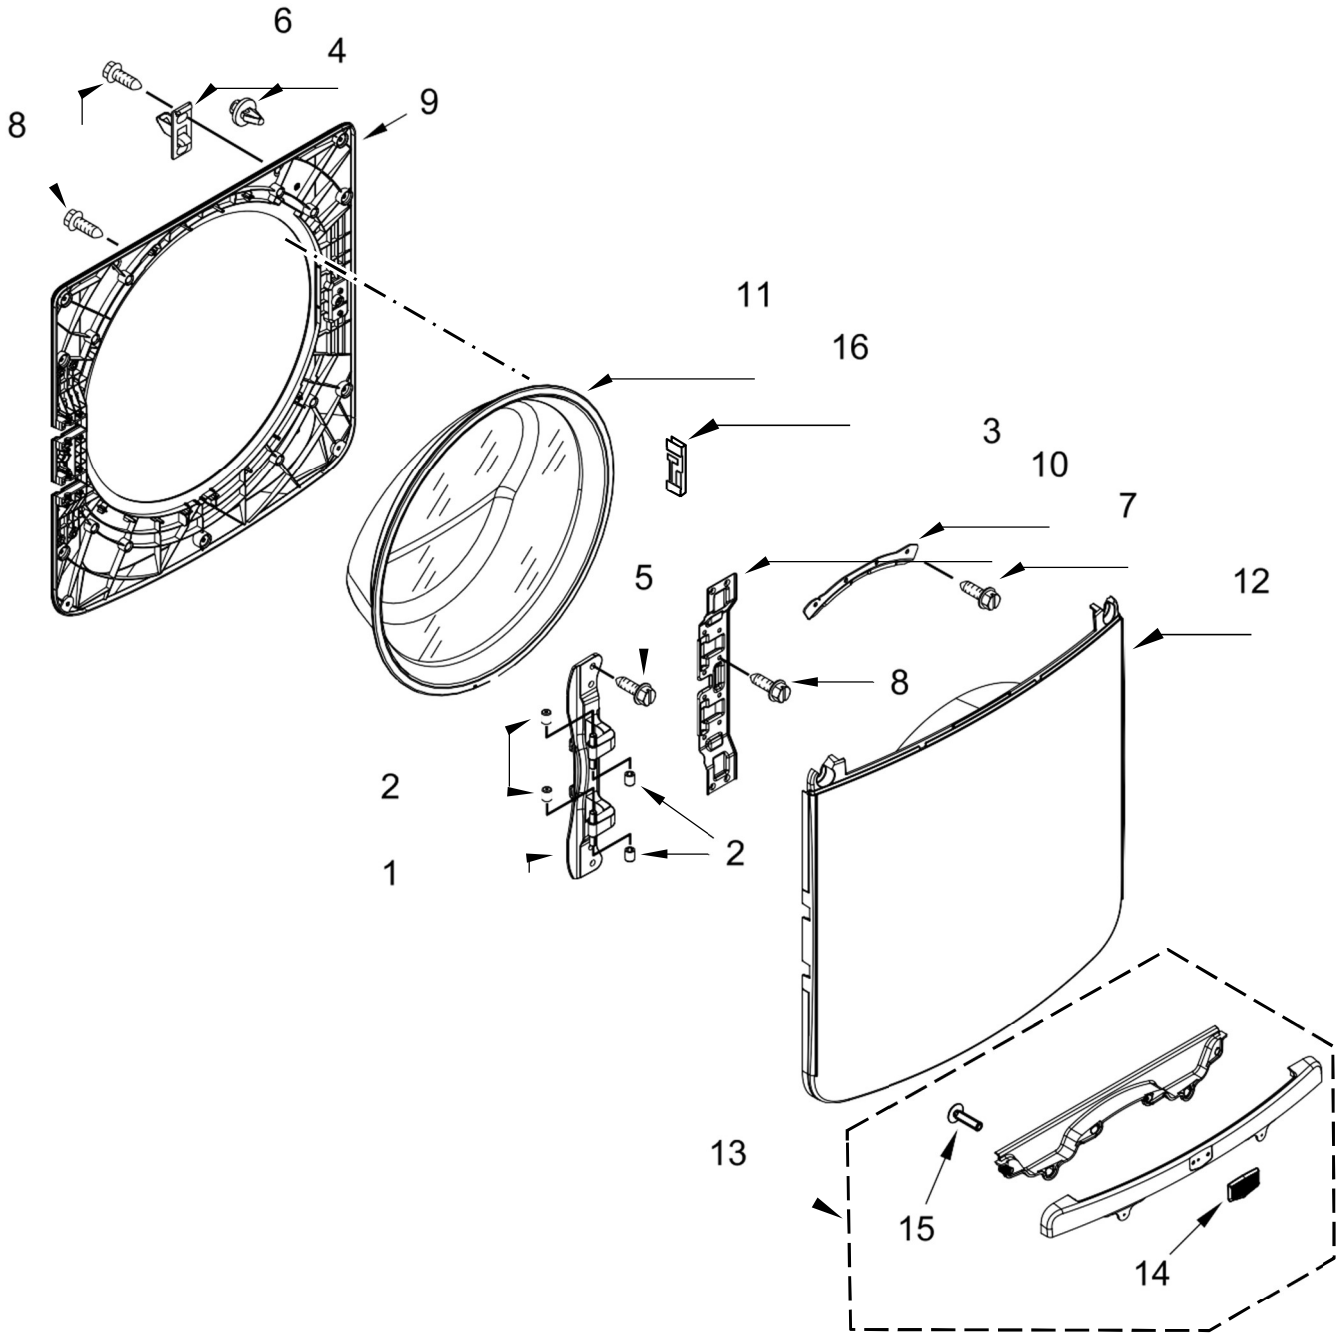

AUTOMATIC WASHER

MODELS:

7MMHW5500FW1 (White)

7MMHW5500FC1 (Chrome Shadow)

<u>Illus.</u> <u>No.</u>	<u>Part No.</u>	<u>Description</u>	<u>Illus.</u> <u>No.</u>	<u>Part No.</u>	<u>Description</u>	<u>Illus.</u> <u>No.</u>	<u>Part No.</u>	<u>Description</u>
1		Literature Parts	8	W10073890	Leveling Leg Assembly	23	W10467484	Brace, Top
	W10849733	Use and Care Guide	9	3359452	Nut, Hex	24	356138	Clamp, Hose
	W10602465	Tech Sheet	10	W10746378	Harness, Wiring (Lower Main)	25	W10280024	U-Bend, Drain Hose
	W10709304	Installation Instructions	11	W10615477	Spacer, Front Panel	26	W10267638	Hose, Drain (External)
	W10849737	Energy Guide	12	W10271590	Bolt, Shipping (Set Of 4)	27	W10632346	Power Cord
2		Top	13	W10237498	Brace, Transport	28	3351614	Screw
	W10208373	White	14	W10386102	Panel, Rear	29	W10275820	Cover, Power Cord-Transport
	W10460693	Chrome Shadow	15	357640	Screw	30	8540268	Cover, Transport
3		Cabinet	16	W10467483	Brace, Rear	31	W10208380	Screw and Bushing Assembly
	W10441110	White	17	W10339879	Tie, Cable	32	W10304004	Cover, Power Cord
	W10441105	Chrome Shadow	18	W10181028	Clip, Pressure Switch Hose	33	W10267532	Cable Tie
	W10650837	White	19	W10367632	Filter, RFI			
	W10650838	Chrome Shadow	20	W10448876	Sensor, Pressure			
5	W10237503	Retainer, Bellow (To Front Panel)	21	W10525781	Hose, Pressure Switch			
6	W10443885	Lock, Door	22	W10245452	Retainer, Spring			
7	8540282	Screw						

LAVADORA 7MMHW5500FC1

Illus.
No. Part No. Description

1	W10208415	Hinge, Base
2	W10208398	Cap, Hinge
3	W10312805	Plate, Hinge Retainer
4	8572266	Bumper, Door
5	W10288126	Screw
6	W10488048	Strike, Door
7	8540513	Screw