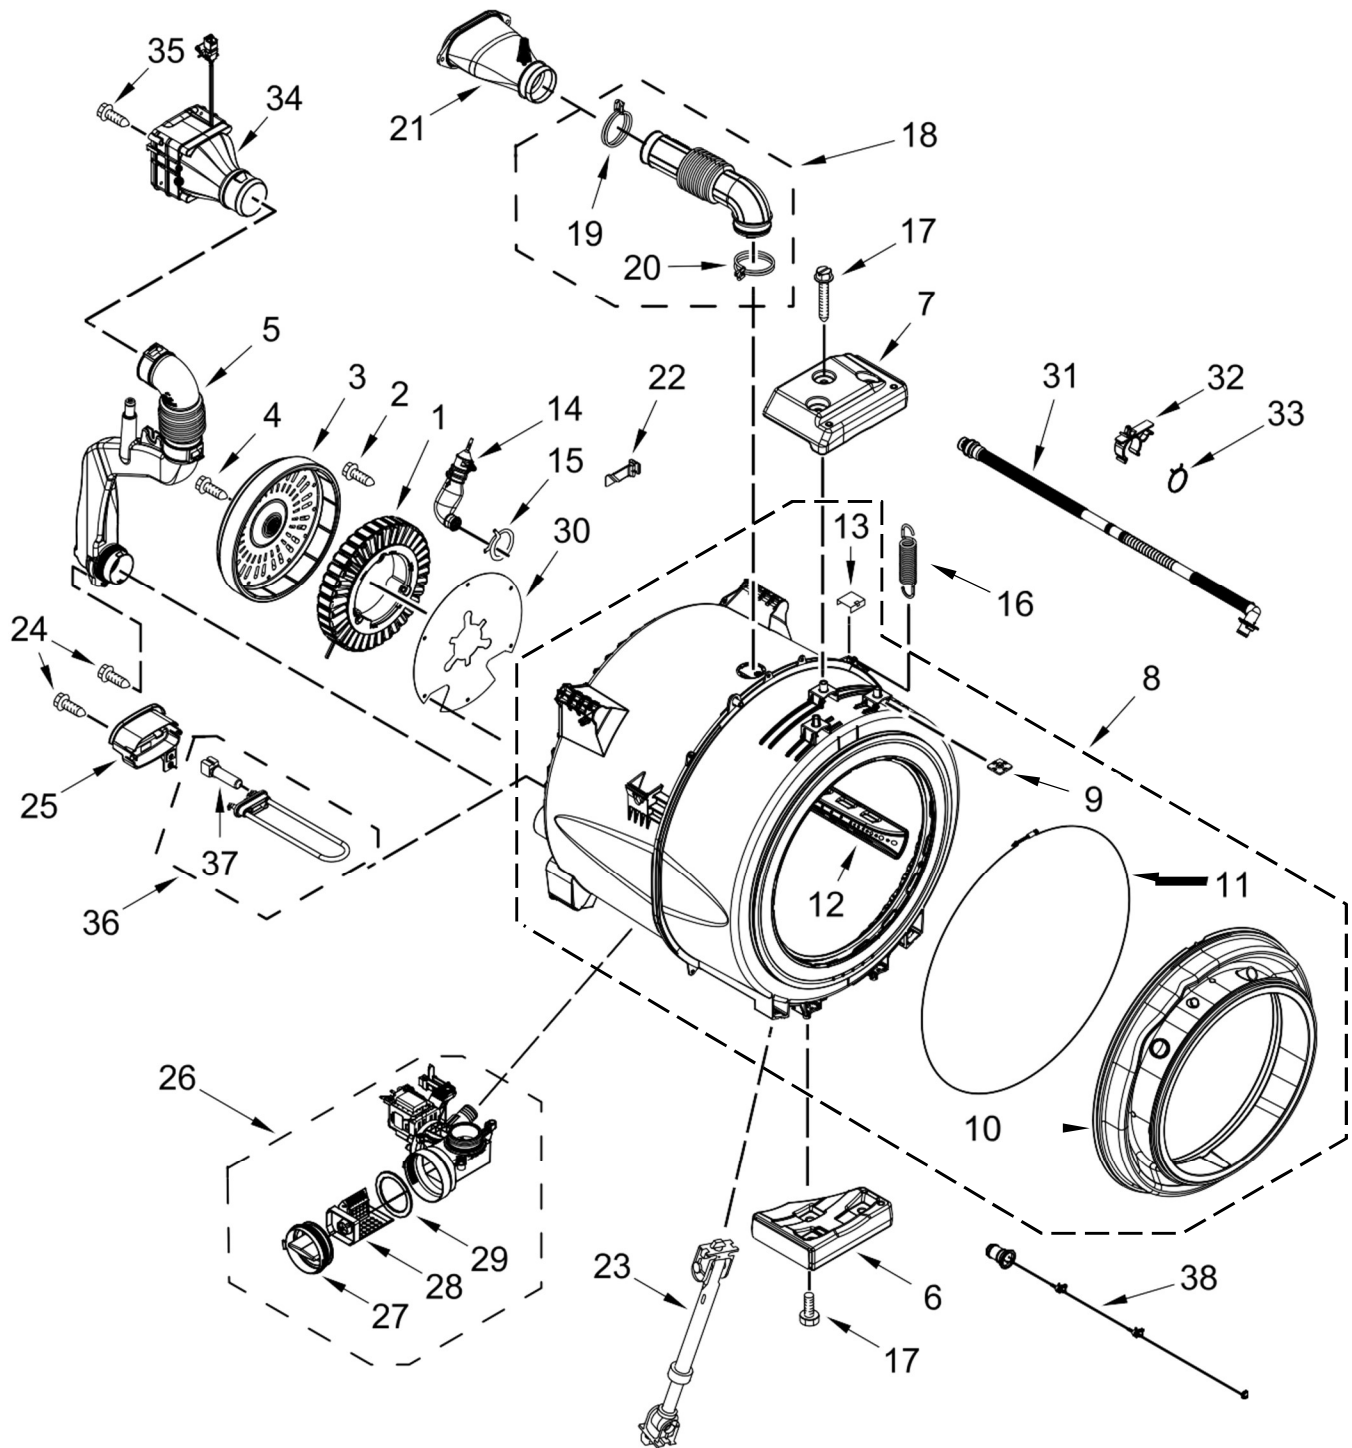

LAVADORA 7MMHW5500FC1

Illus.
No. Part No. Description

1	W10208415	Hinge, Base
2	W10208398	Cap, Hinge
3	W10312805	Plate, Hinge Retainer
4	8572266	Bumper, Door
5	W10288126	Screw
6	W10488048	Strike, Door
7	8540513	Screw

<u>Illus.</u> <u>No.</u>	<u>Part No.</u>	<u>Description</u>
3		Assembly, IML
	W10825105	White
	W10825107	Chrome Shadow
4		Assembly, Control Knob
	W10727011	Chrome
5	W10489172	Screw

<u>Illus.</u> <u>No.</u>	<u>Part No.</u>	<u>Description</u>
6	W10685628	Harness, Main (Upper)
7	W10208197	Bracket, Console
8	W10142290	Screw
9	W10653575	Channel, Water
10	W10580186	Harness, UI
11	W10885571	Control Unit, Appliance

Illus.
No. Part No. Description

1 W10435242 Valve, Inlet Assembly
2 W10577770 Hose, Grey
3 W10096851 Clamp, Hose
4 W10577787 Hose, Black
5 W10435238 Hose, Steam
6 W10096852 Clamp, Hose

Illus.
No. Part No. Description

Illus.
No. Part No. Description

1	W10734060	Stator, Motor
2	W10253476	Screw, Stator Mounting
3	W10544980	Rotor, Motor
4	W10253477	Screw, Rotor Mounting
5	W10261582	Pipe, Ventilation Assembly
6	W10237535	Counterweight, Bottom
7	W10253014	Counterweight, Top
8	W10839952	Tub Assembly, Drum
9	8540072	Nut, Push-In
10	W10237499	Bellow
11	W10237502	Retainer, Bellow To Tub
12	W10597205	Baffle, Tub