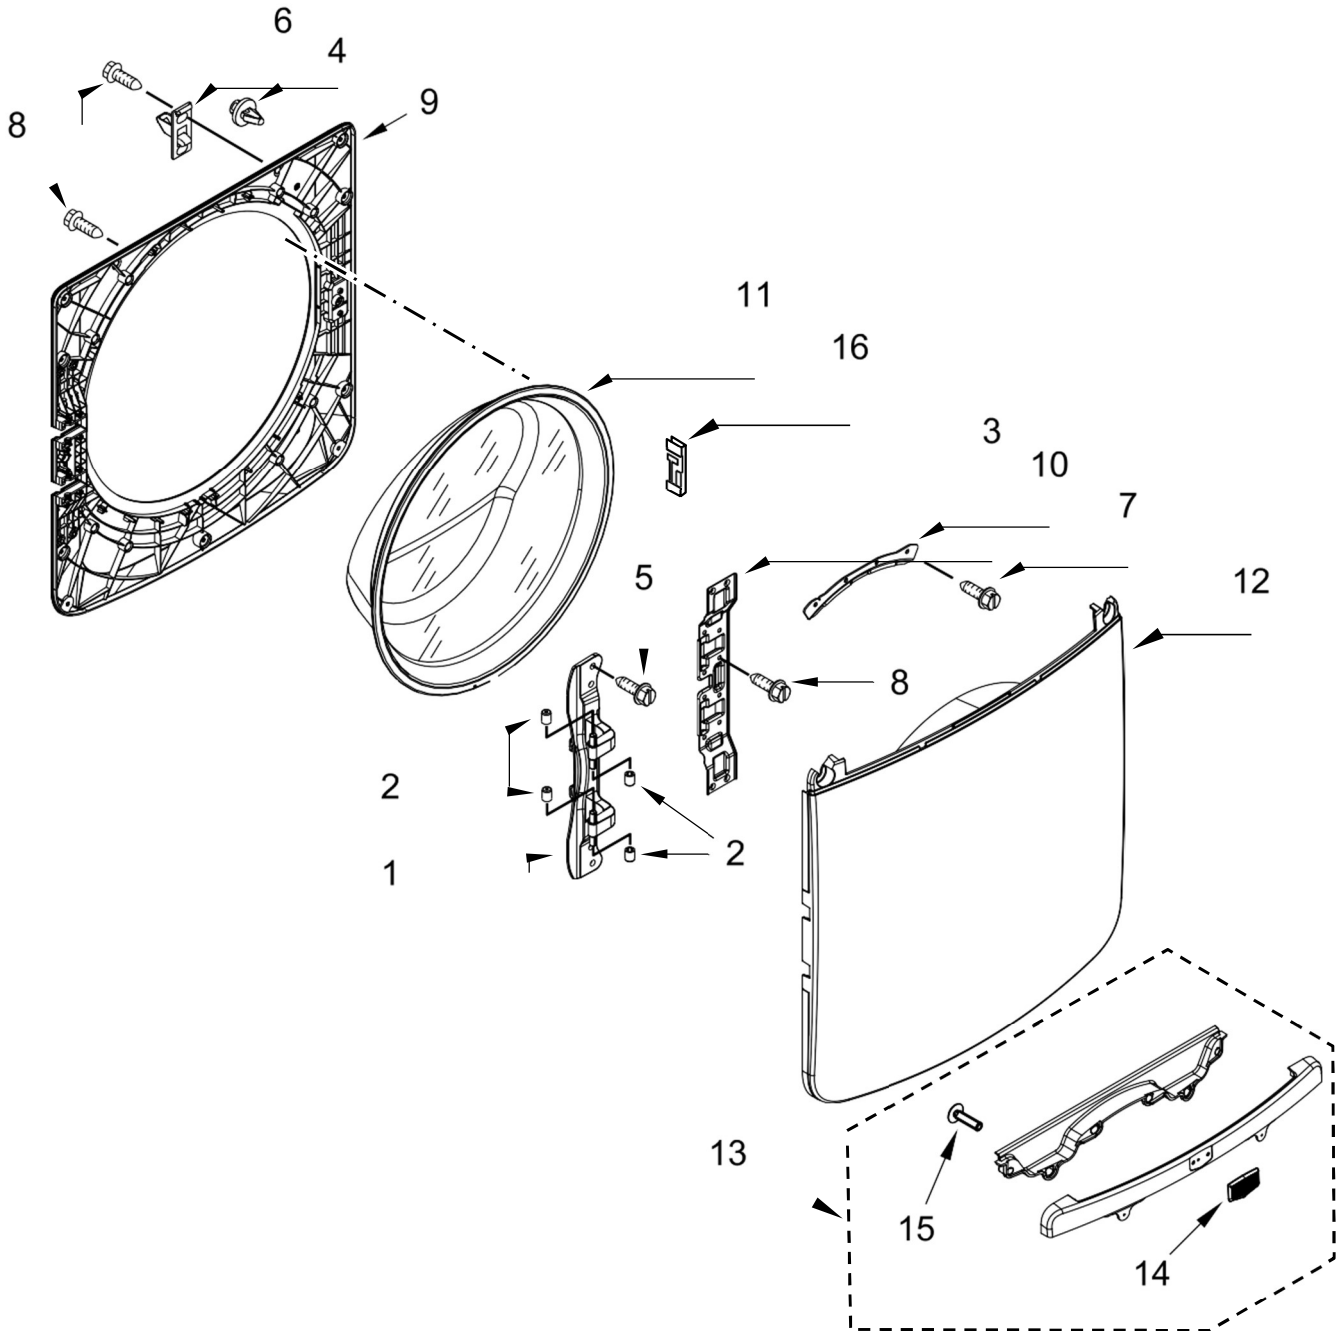

Illus.

No. Part No. Description

1	W10208415	Hinge, Base
2	W10208398	Cap, Hinge
3	W10312805	Plate, Hinge Retainer
4	8572266	Bumper, Door
5	W10288126	Screw
6	W10488048	Strike, Door
7	8540513	Screw

Illus.

No. Part No. Description

8	8534022	Screw
9	W10272396	Frame, Door Back Support
10	W10003440	Clamp, Glass
11	W10607723	Glass, Door
12	W10424239	Door, Outer Assembly
13		Handle, Door
	W10626041	Black

Illus.

No. Part No. Description

14	W10526164	Badge, Maytag
15	9742177	Screw
16	W10003430	Clamp, Glass Support