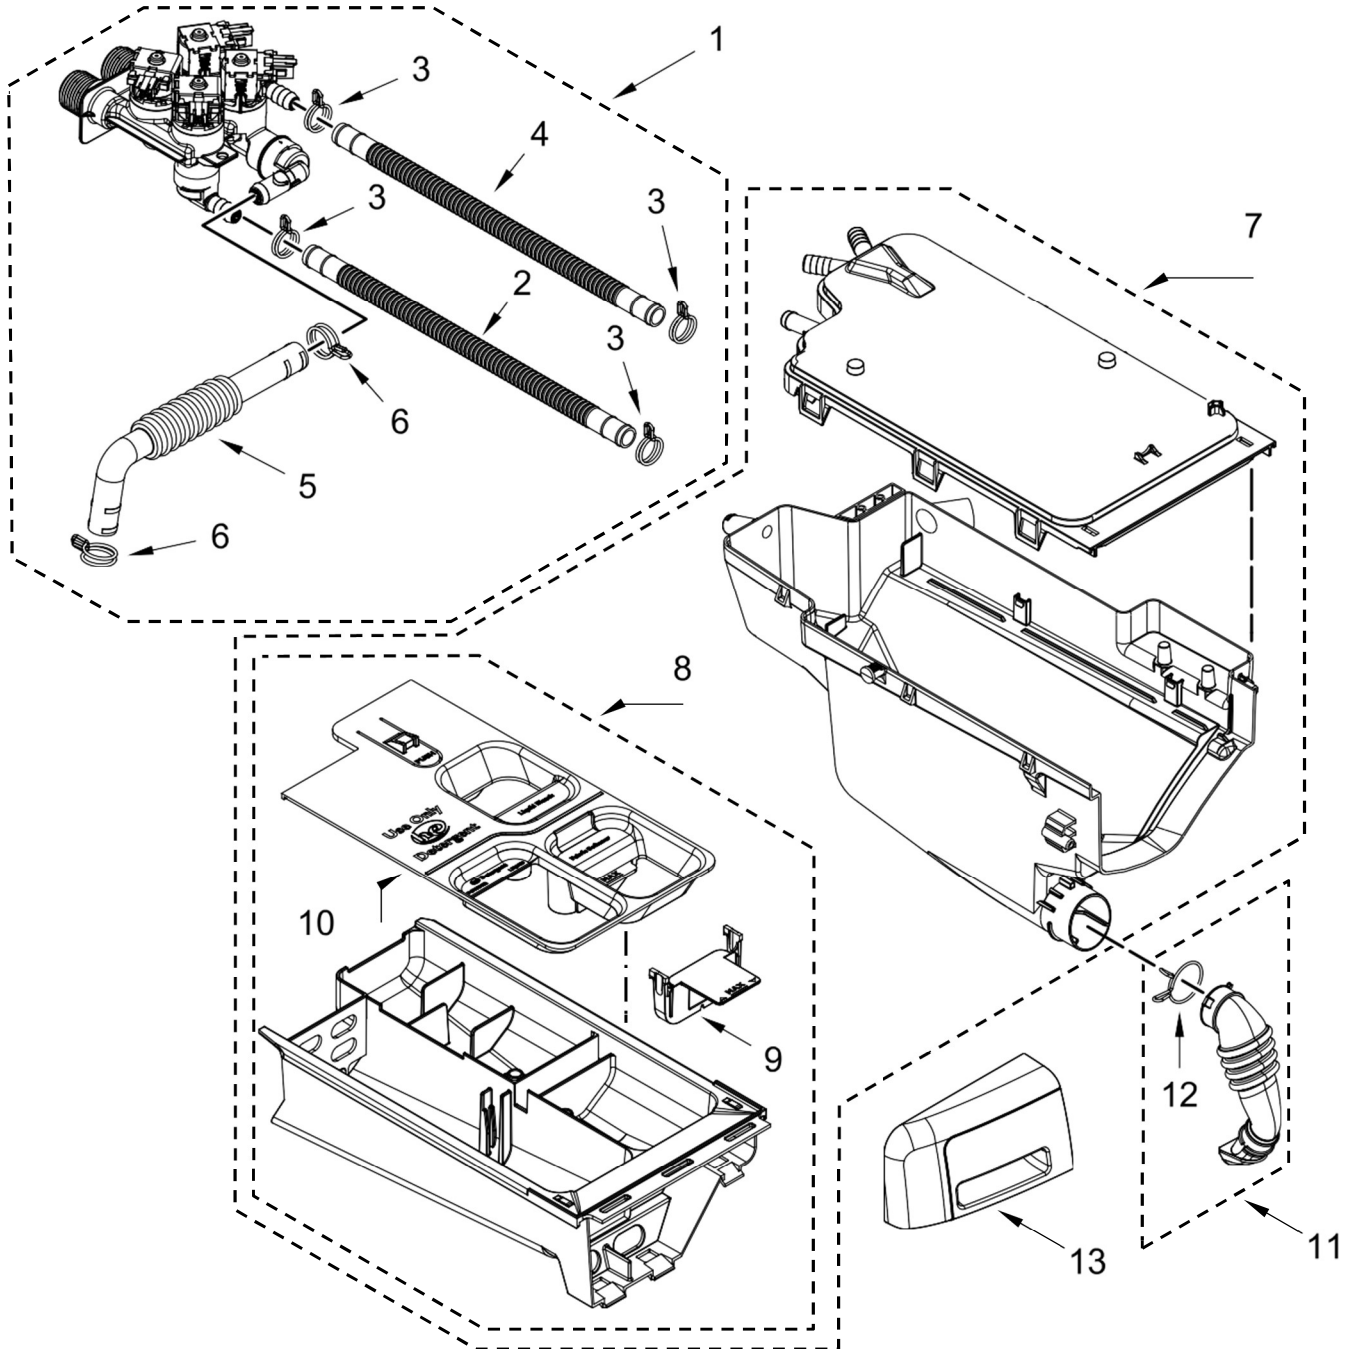

Illus.

<u>No.</u>	<u>Part No.</u>	<u>Description</u>
1	W10435242	Valve, Inlet Assembly
2	W10577770	Hose, Grey
3	W10096851	Clamp, Hose
4	W10577787	Hose, Black
5	W10435238	Hose, Steam
6	W10096852	Clamp, Hose
7	W10759476	Housing, Dispenser Assembly

Illus.

<u>No.</u>	<u>Part No.</u>	<u>Description</u>
8	W10365885	Drawer, Detergent (Complete)
9	W10411442	Separator, With Selection Slider
10	W10365887	Siphon, Bleach/Softener
11	W10239966	Hose, Dispenser To Bellow
12	W10239910	Clamp, Hose

Illus.

<u>No.</u>	<u>Part No.</u>	<u>Description</u>
13		Handle, Drawer
	W10784654	White
	W10783705	Chrome Shadow