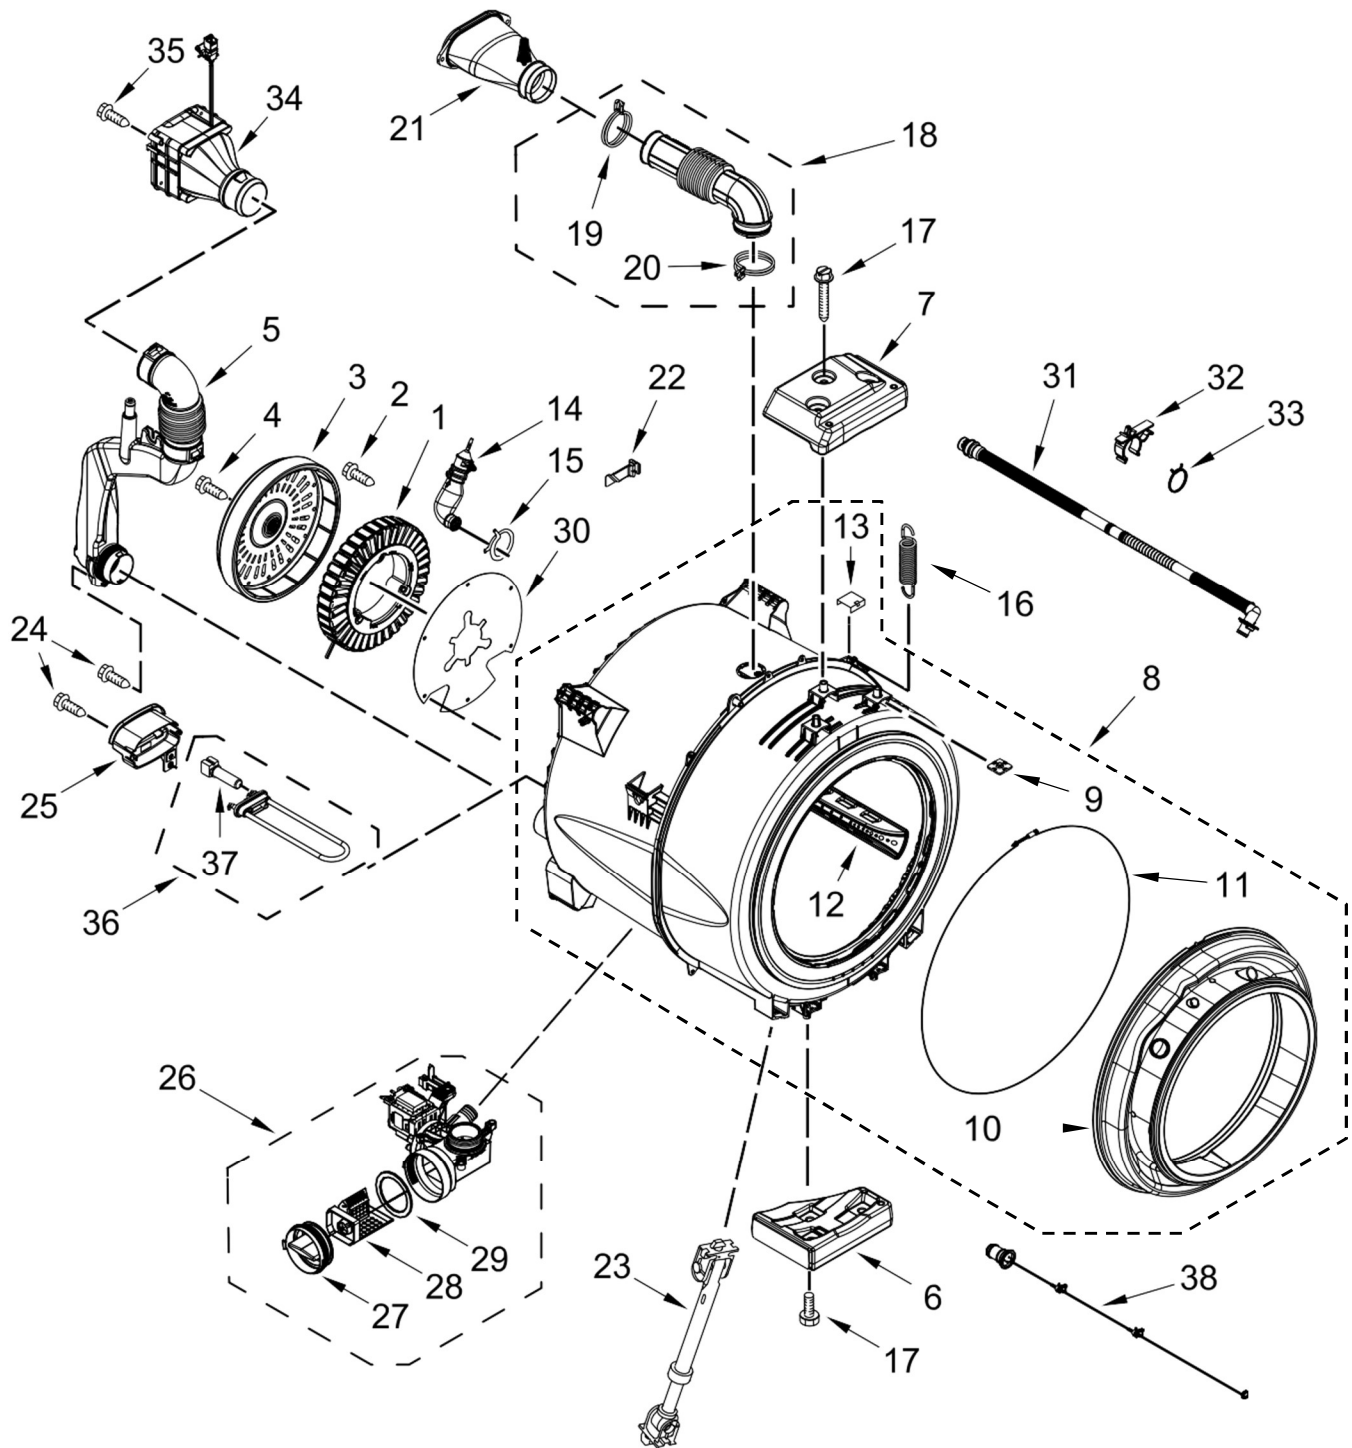

Illus.

<u>No.</u>	<u>Part No.</u>	<u>Description</u>
1	W10734060	Stator, Motor
2	W10253476	Screw, Stator Mounting
3	W10544980	Rotor, Motor
4	W10253477	Screw, Rotor Mounting
5	W10261582	Pipe, Ventilation Assembly
6	W10237535	Counterweight, Bottom
7	W10253014	Counterweight, Top
8	W10839952	Tub Assembly, Drum
9	8540072	Nut, Push-In
10	W10237499	Bellow
11	W10237502	Retainer, Bellow To Tub
12	W10597205	Baffle, Tub

Illus.

<u>No.</u>	<u>Part No.</u>	<u>Description</u>
13	W10793364	Clamp, Tub
14	W10626116	Airtrap Assembly
15	371499	Clamp, Hose
16	W10312146	Spring, Suspension (Set Of 2)
17	W10261496	Screw, Counterweight
18	W10568614	Vent Hose Coupling Assembly
19	W10273034	Clamp, Vent Hose
20	W10353599	Clamp, Hose
21	W10352818	Vent Tube and Cover
22	W10316388	Clip, Harness Diverter
23	W10312625	Shock Absorber
24	W10306501	Screw
25	W10318155	Shield, Heater

Illus.

<u>No.</u>	<u>Part No.</u>	<u>Description</u>
26	W10605427	Pump (Complete)
27	W10365898	Cap, Filter
28	W10365897	Filter, Element
29	W10365899	Seal, Filter Cap
30	W10490826	Shield, Motor
31	W10562025	Drain Hose (Internal)
32	W10466674	Bracket, Mounting
33	W10151157	Clamp, Hose
34	W10434964	Fan, Ventilation Assembly
35	8540282	Screw
36	W10570145	Heater
37	W10467289	Sensor, Temperature
38	W10468922	Drum Light Assembly