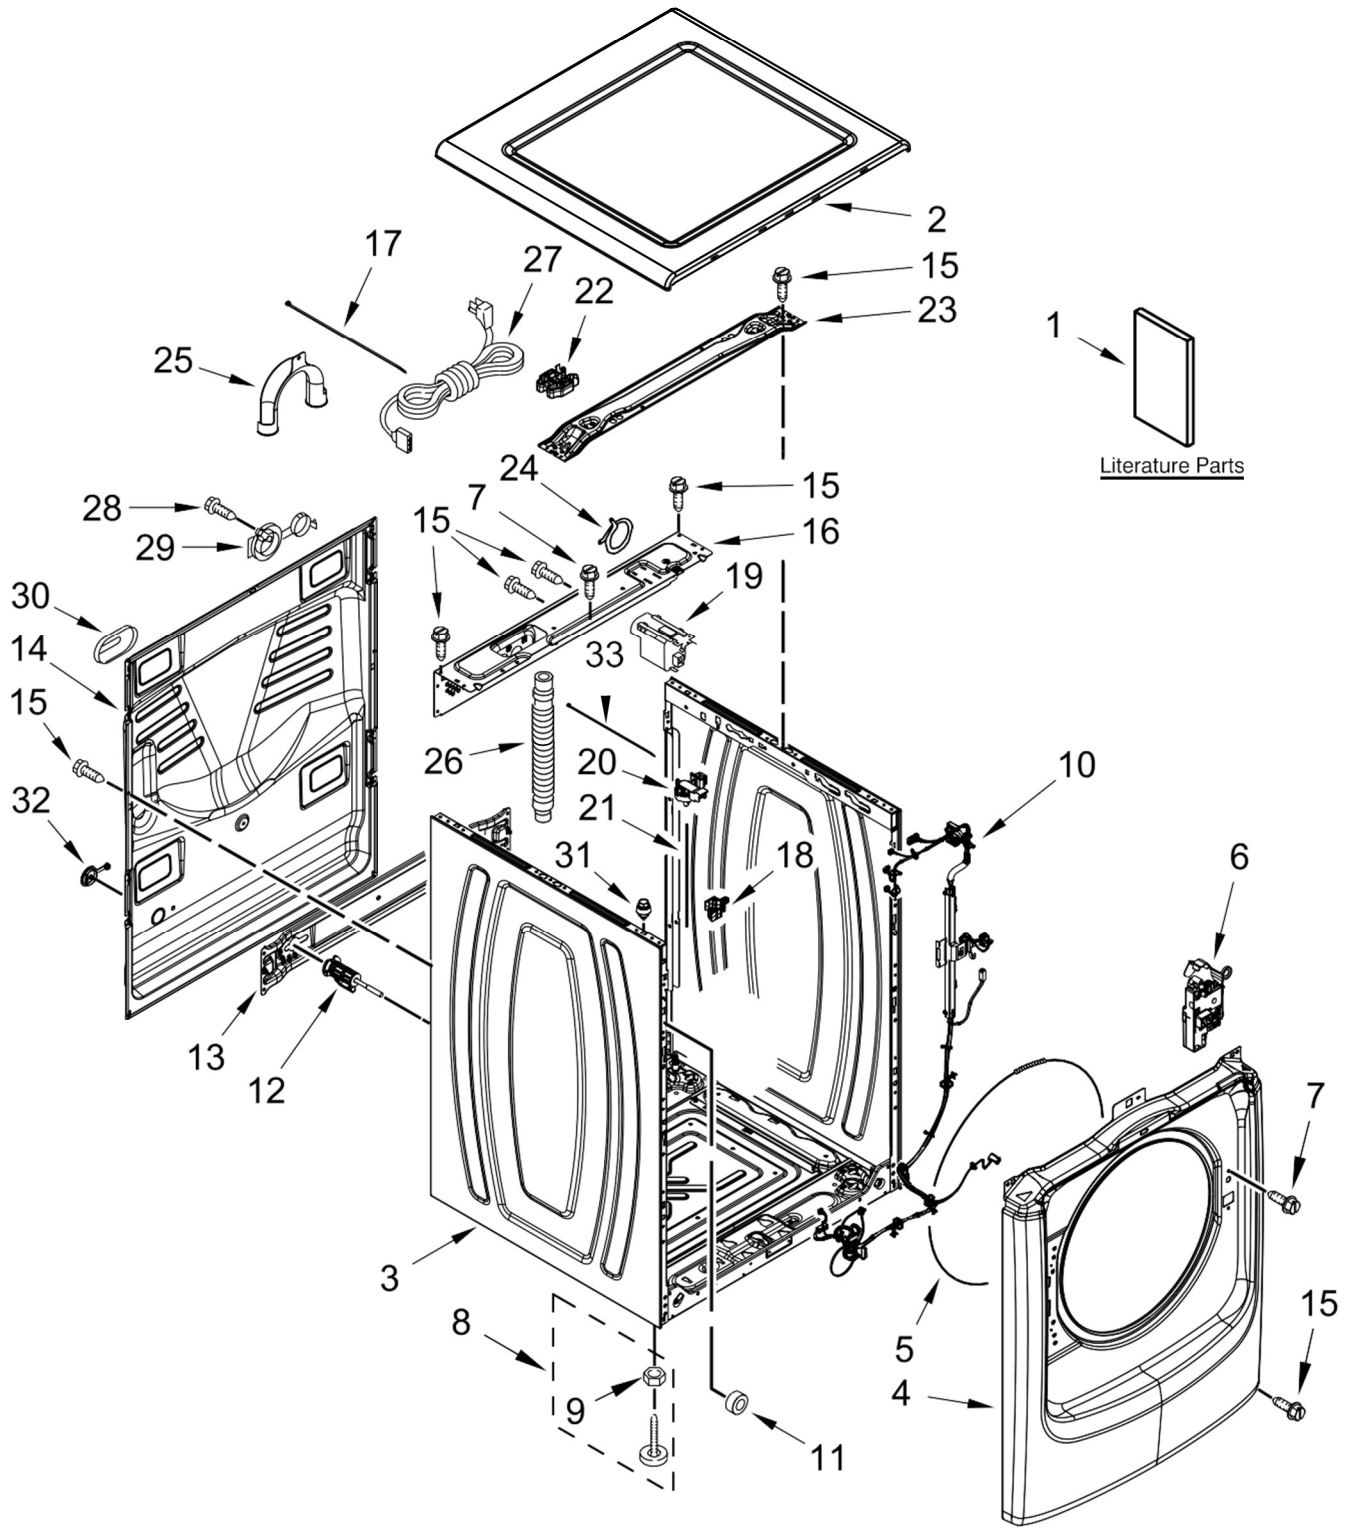

### **MODELS:**

7MMHW5500FW0 (White)

7MMHW5500FC0 (Chrome Shadow)

**Illus.**

<b>No.</b>	<b>Part No.</b>	<b>Description</b>
1		Literature Parts
	W10849733	Use and Care Guide
	W10602465	Tech Sheet
	W10709304	Installation Instructions
	W10849737	Energy Guide
2		Top
	W10208373	White
	W10460693	Chrome Shadow
3		Cabinet
	W10441110	White
	W10441105	Chrome Shadow
4		Panel, Front
	W10650837	White
	W10650838	Chrome Shadow
5	W10237503	Retainer, Bellow (To Front Panel)
6	W10443885	Lock, Door
7	8540282	Screw