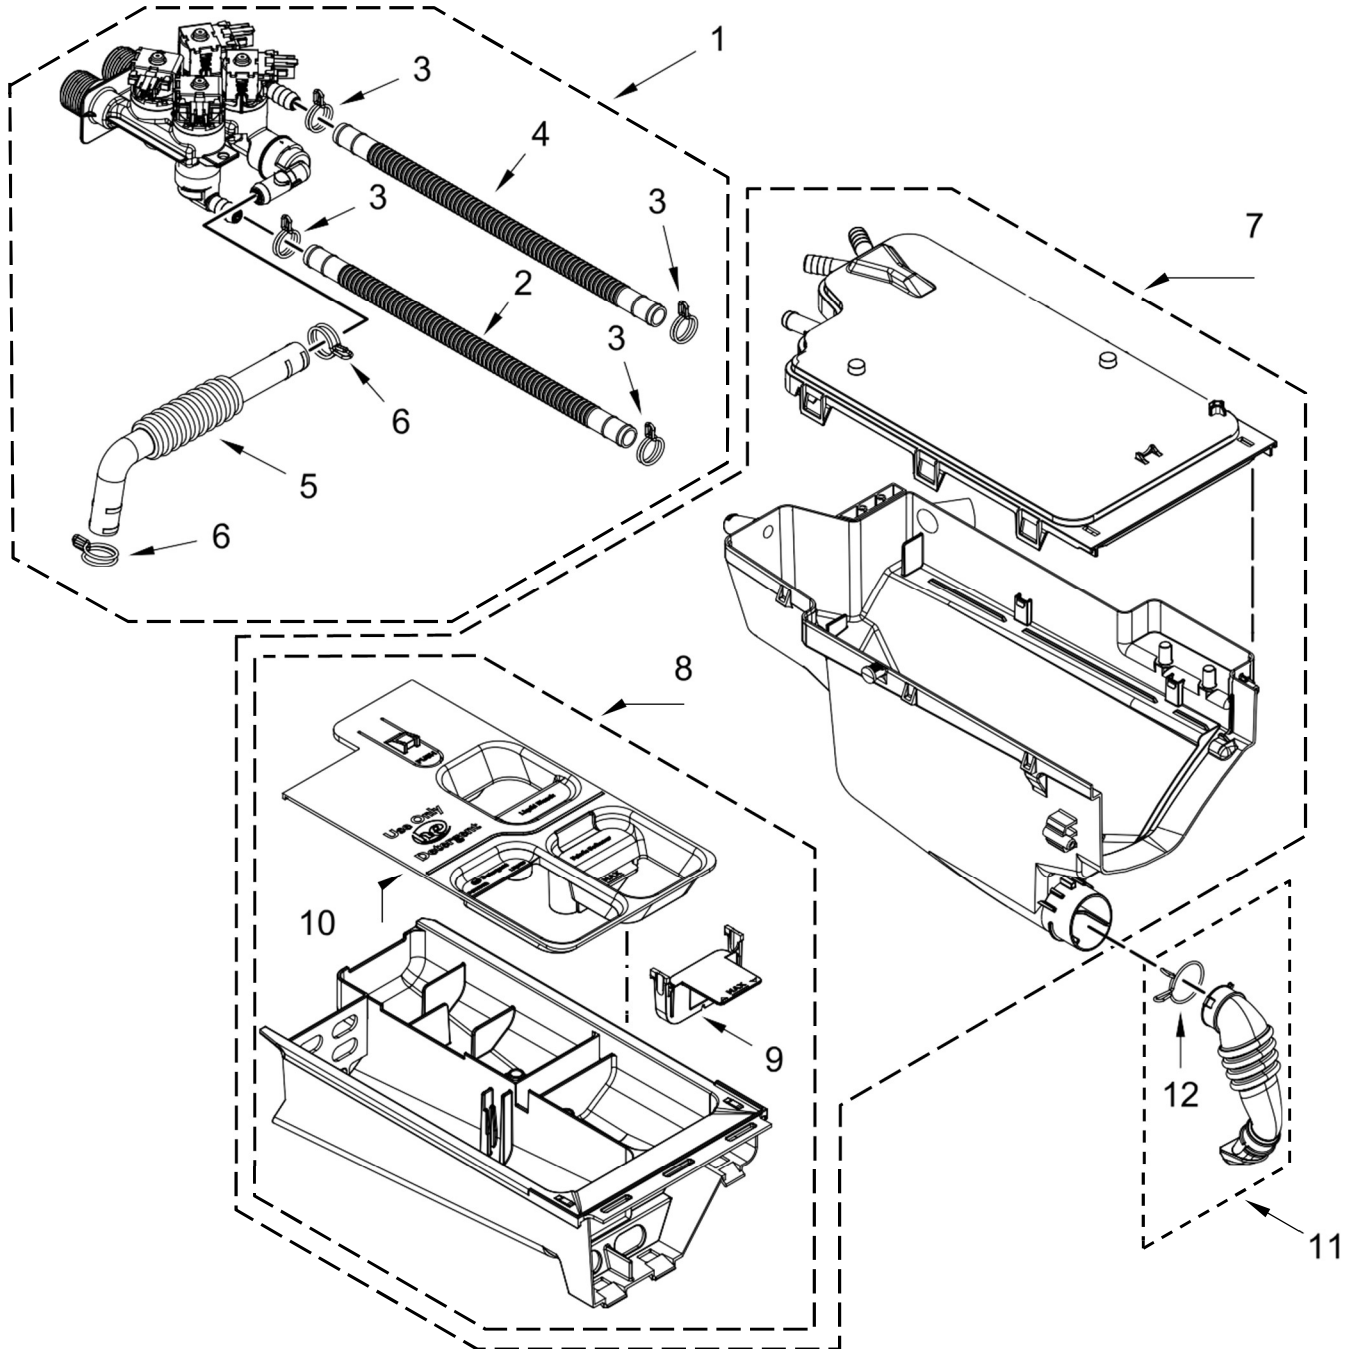

LAVADORA 7MMHW5500FW1

Illus.
No. Part No. Description

1	W10208415	Hinge, Base
2	W10208398	Cap, Hinge
3	W10312805	Plate, Hinge Retainer
4	8572266	Bumper, Door
5	W10288126	Screw
6	W10488048	Strike, Door
7	8540513	Screw

Illus.
No. Part No. Description

8	8534022	Screw
9	W10272396	Frame, Door Back Support
10	W10003440	Clamp, Glass
11	W10607723	Glass, Door
12	W10424239	Door, Outer Assembly

Illus.
No. Part No. Description

13		Handle, Door
	W10626041	Black
14	W10526164	Badge, Maytag
15	9742177	Screw
16	W10003430	Clamp, Glass Support

LAVADORA 7MMHW5500FW1

<u>Illus.</u> <u>No.</u>	<u>Part No.</u>	<u>Description</u>
1		Assembly, Console
	W10784655	White
	W10783707	Chrome Shadow
2		Handle, Drawer
	W10784654	White
	W10783705	Chrome Shadow

LAVADORA 7MMHW5500FW1

Illus.
No. Part No. Description

1 W10435242 Valve, Inlet Assembly
2 W10577770 Hose, Grey
3 W10096851 Clamp, Hose
4 W10577787 Hose, Black
5 W10435238 Hose, Steam
6 W10096852 Clamp, Hose