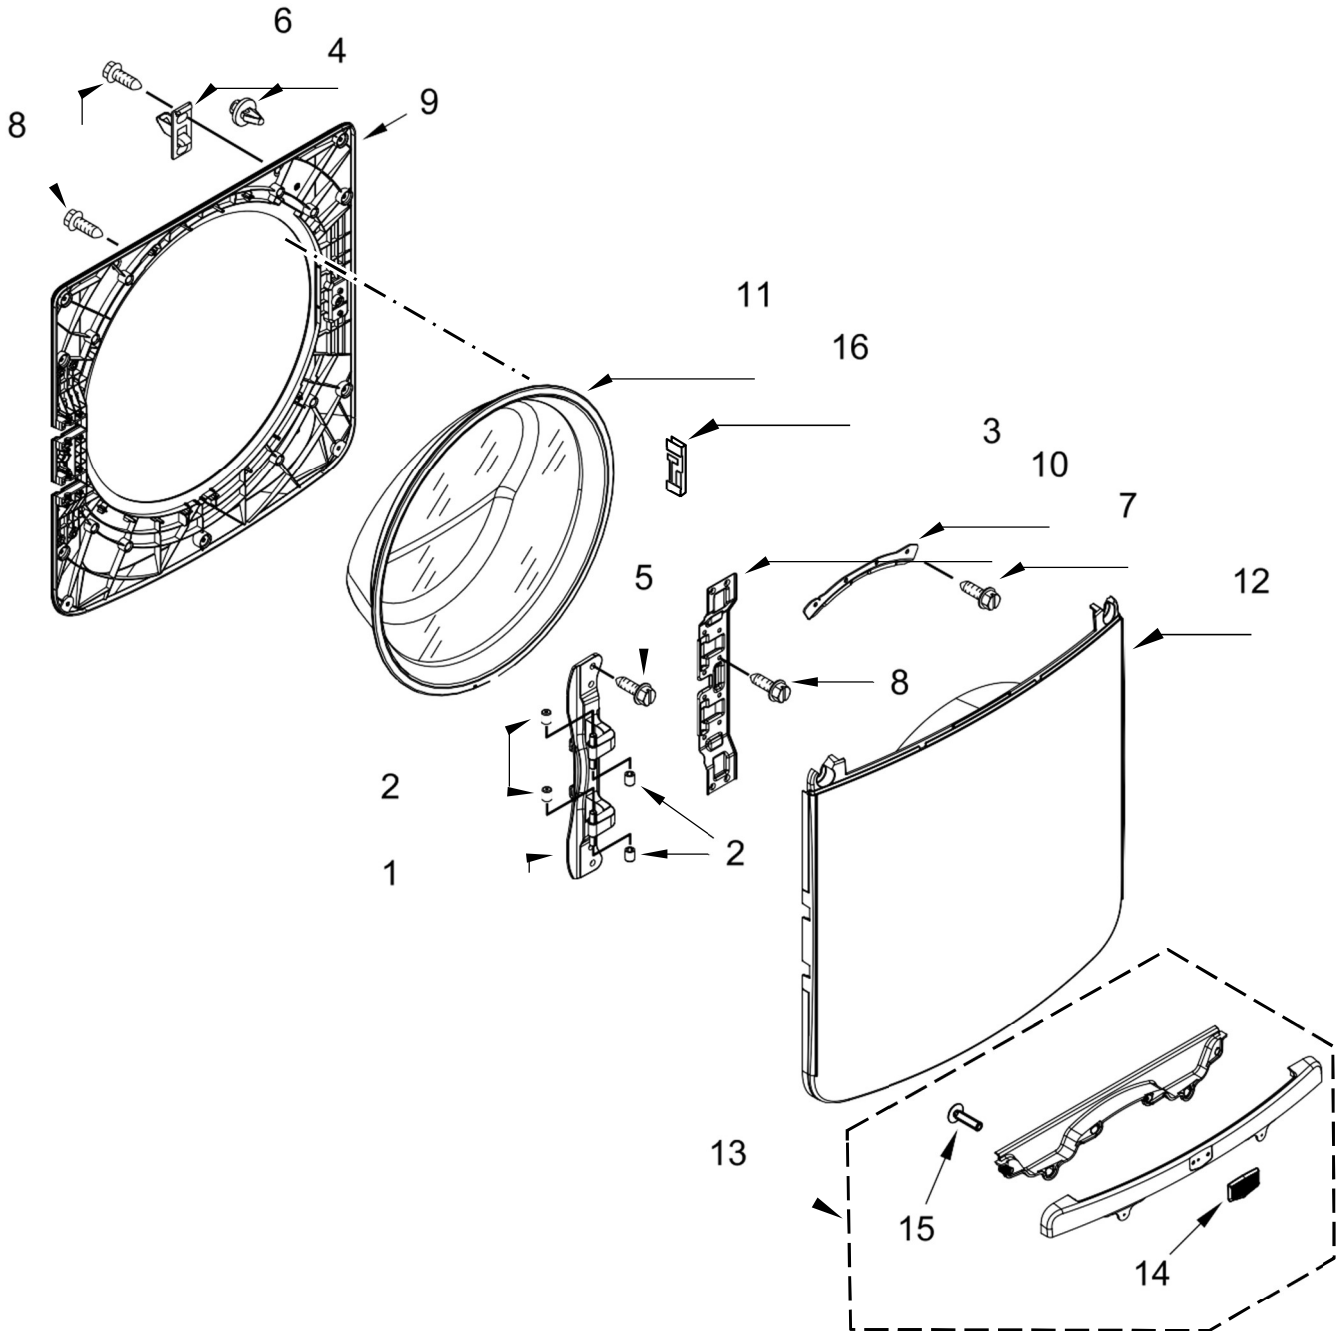

AUTOMATIC WASHER

MODELS:

7MMHW5500FW1 (White)

7MMHW5500FC1 (Chrome Shadow)

<u>Illus.</u> <u>No.</u>	<u>Part No.</u>	<u>Description</u>	<u>Illus.</u> <u>No.</u>	<u>Part No.</u>	<u>Description</u>	<u>Illus.</u> <u>No.</u>	<u>Part No.</u>	<u>Description</u>
1		Literature Parts	8	W10073890	Leveling Leg Assembly	23	W10467484	Brace, Top
	W10849733	Use and Care Guide	9	3359452	Nut, Hex	24	356138	Clamp, Hose
	W10602465	Tech Sheet	10	W10746378	Harness, Wiring (Lower Main)	25	W10280024	U-Bend, Drain Hose
	W10709304	Installation Instructions	11	W10615477	Spacer, Front Panel	26	W10267638	Hose, Drain (External)
	W10849737	Energy Guide	12	W10271590	Bolt, Shipping (Set Of 4)	27	W10632346	Power Cord
2		Top	13	W10237498	Brace, Transport	28	3351614	Screw
	W10208373	White	14	W10386102	Panel, Rear	29	W10275820	Cover, Power Cord-Transport
	W10460693	Chrome Shadow	15	357640	Screw	30	8540268	Cover, Transport
3		Cabinet	16	W10467483	Brace, Rear	31	W10208380	Screw and Bushing Assembly
	W10441110	White	17	W10339879	Tie, Cable	32	W10304004	Cover, Power Cord
	W10441105	Chrome Shadow	18	W10181028	Clip, Pressure Switch Hose	33	W10267532	Cable Tie
	W10650837	White	19	W10367632	Filter, RFI			
	W10650838	Chrome Shadow	20	W10448876	Sensor, Pressure			
5	W10237503	Retainer, Bellow (To Front Panel)	21	W10525781	Hose, Pressure Switch			
6	W10443885	Lock, Door	22	W10245452	Retainer, Spring			
7	8540282	Screw						

LAVADORA 7MMHW5500FW1

Illus.
No. Part No. Description

1	W10208415	Hinge, Base
2	W10208398	Cap, Hinge
3	W10312805	Plate, Hinge Retainer
4	8572266	Bumper, Door
5	W10288126	Screw
6	W10488048	Strike, Door
7	8540513	Screw