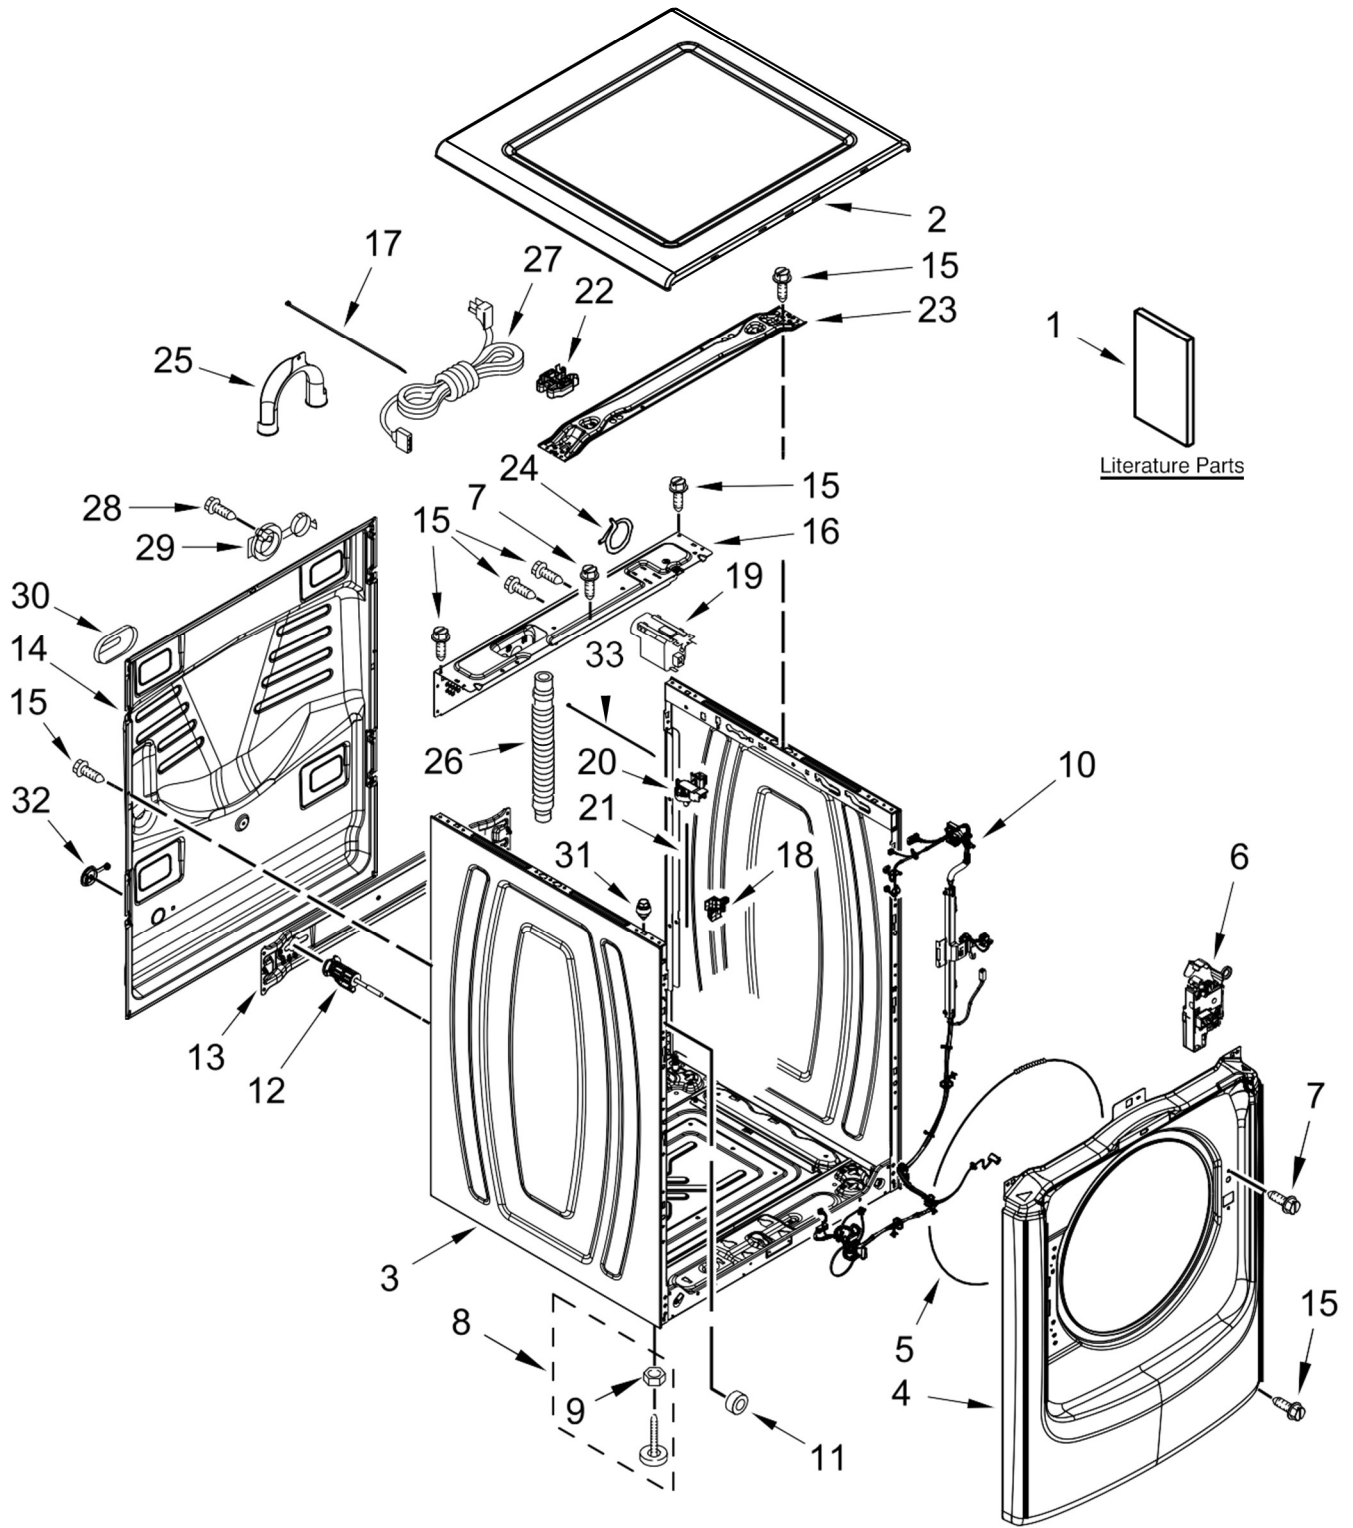

AUTOMATIC WASHER

MODELS:

7MMHW5500FW1 (White)

7MMHW5500FC1 (Chrome Shadow)

<u>Illus.</u> <u>No.</u>	<u>Part No.</u>	<u>Description</u>	<u>Illus.</u> <u>No.</u>	<u>Part No.</u>	<u>Description</u>	<u>Illus.</u> <u>No.</u>	<u>Part No.</u>	<u>Description</u>
1		Literature Parts	8	W10073890	Leveling Leg Assembly	23	W10467484	Brace, Top
	W10849733	Use and Care Guide	9	3359452	Nut, Hex	24	356138	Clamp, Hose
	W10602465	Tech Sheet	10	W10746378	Harness, Wiring (Lower Main)	25	W10280024	U-Bend, Drain Hose
	W10709304	Installation Instructions	11	W10615477	Spacer, Front Panel	26	W10267638	Hose, Drain (External)
	W10849737	Energy Guide	12	W10271590	Bolt, Shipping (Set Of 4)	27	W10632346	Power Cord
2		Top	13	W10237498	Brace, Transport	28	3351614	Screw
	W10208373	White	14	W10386102	Panel, Rear	29	W10275820	Cover, Power Cord-Transport
	W10460693	Chrome Shadow	15	357640	Screw	30	8540268	Cover, Transport
3		Cabinet	16	W10467483	Brace, Rear	31	W10208380	Screw and Bushing Assembly
	W10441110	White	17	W10339879	Tie, Cable	32	W10304004	Cover, Power Cord
	W10441105	Chrome Shadow	18	W10181028	Clip, Pressure Switch Hose	33	W10267532	Cable Tie
	W10650837	White	19	W10367632	Filter, RFI			
	W10650838	Chrome Shadow	20	W10448876	Sensor, Pressure			
5	W10237503	Retainer, Bellow (To Front Panel)	21	W10525781	Hose, Pressure Switch			
6	W10443885	Lock, Door	22	W10245452	Retainer, Spring			
7	8540282	Screw						

LAVADORA 7MMHW5500FW1

Illus.
No. Part No. Description

1	W10208415	Hinge, Base
2	W10208398	Cap, Hinge
3	W10312805	Plate, Hinge Retainer
4	8572266	Bumper, Door
5	W10288126	Screw
6	W10488048	Strike, Door
7	8540513	Screw