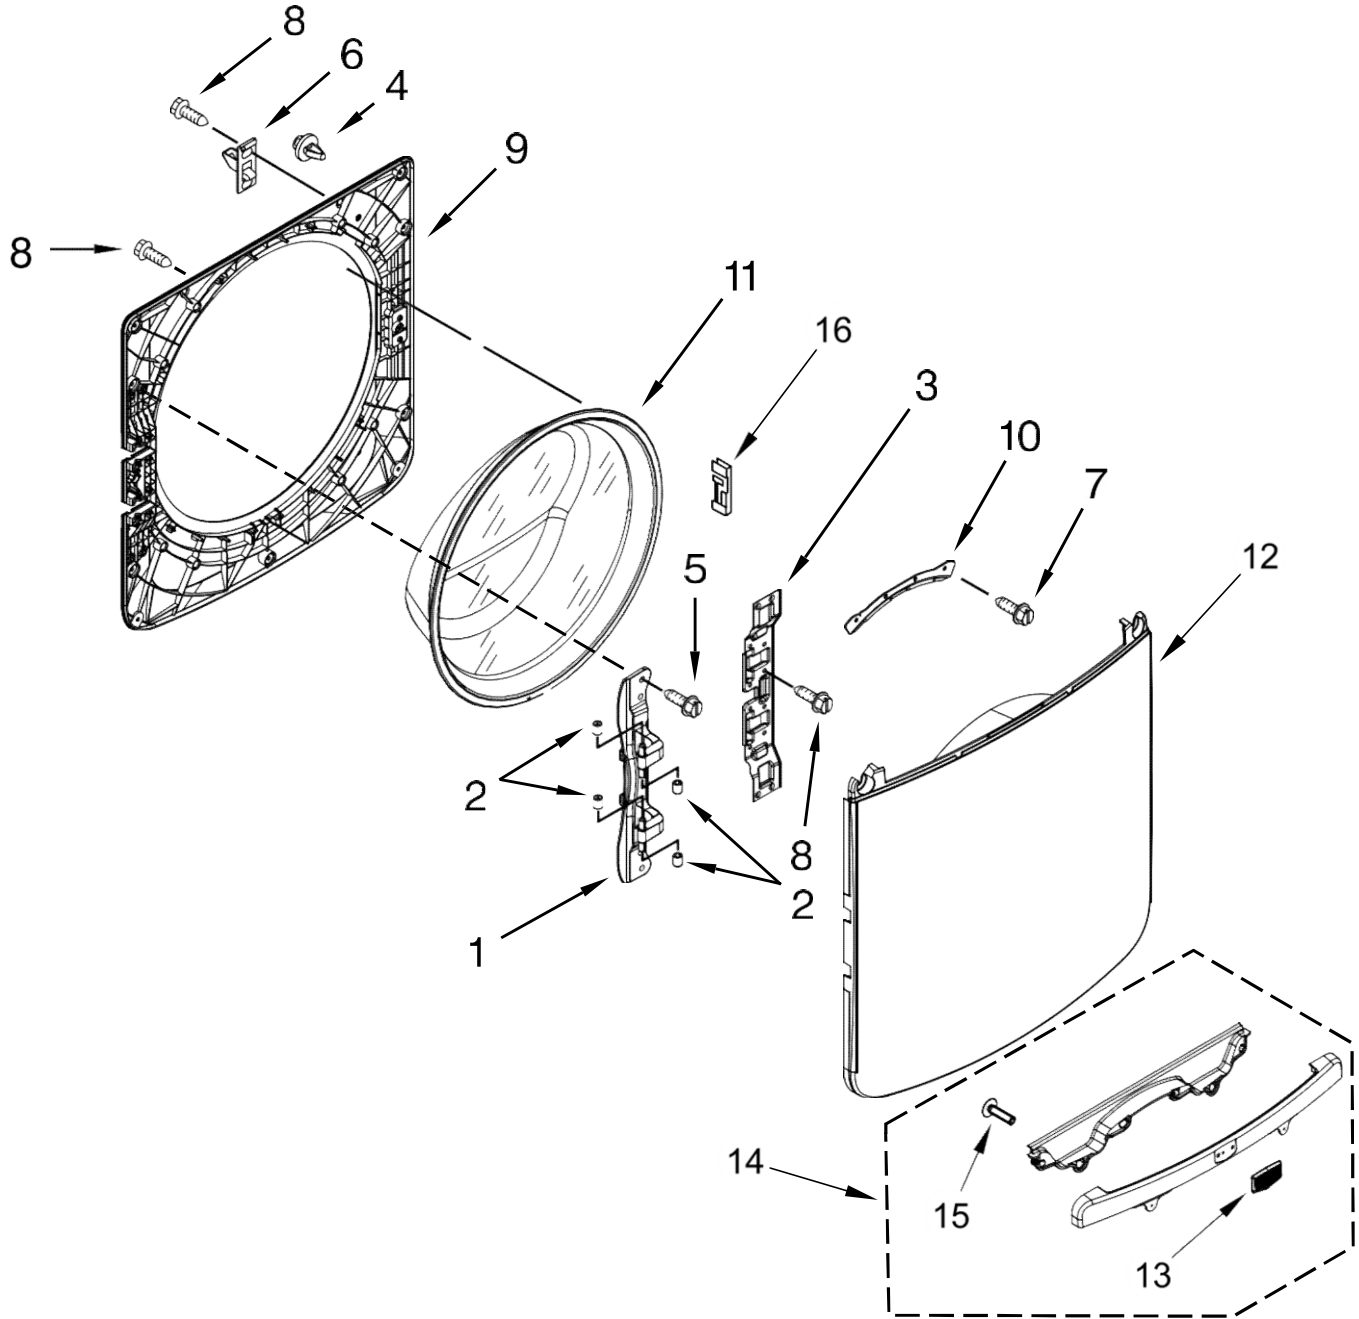

LAVADORA 7MMHW600BW0

Distribuidor Autorizado

SurteRápido.com

Venta de Refacciones
Electrodomesticas

LAVADORA 7MMHW6000BW0

<u>Illus.</u> <u>No.</u>	<u>Part No.</u>	<u>Description</u>
1	W10208415	Hinge, Base
2	W10208398	Cap, Hinge
3	W10312805	Plate, Hinge Retainer
4	8572266	Bumper, Door
5	W10288126	Screw
6	W10488048	Strike, Door
7	8540513	Screw

<u>Illus.</u> <u>No.</u>	<u>Part No.</u>	<u>Description</u>
8	8534022	Screw
9	W10272396	Frame, Door Back Support
10	W10003440	Clamp, Glass
11	W10208263	Glass, Door
12	W10424239	Door, Outer Assembly
13	W10424964	Badge, Maytag
14	W10466620	Handle, Door

<u>Illus.</u> <u>No.</u>	<u>Part No.</u>	<u>Description</u>
15	9742177	Screw
16	W10003430	Clamp, Glass Support