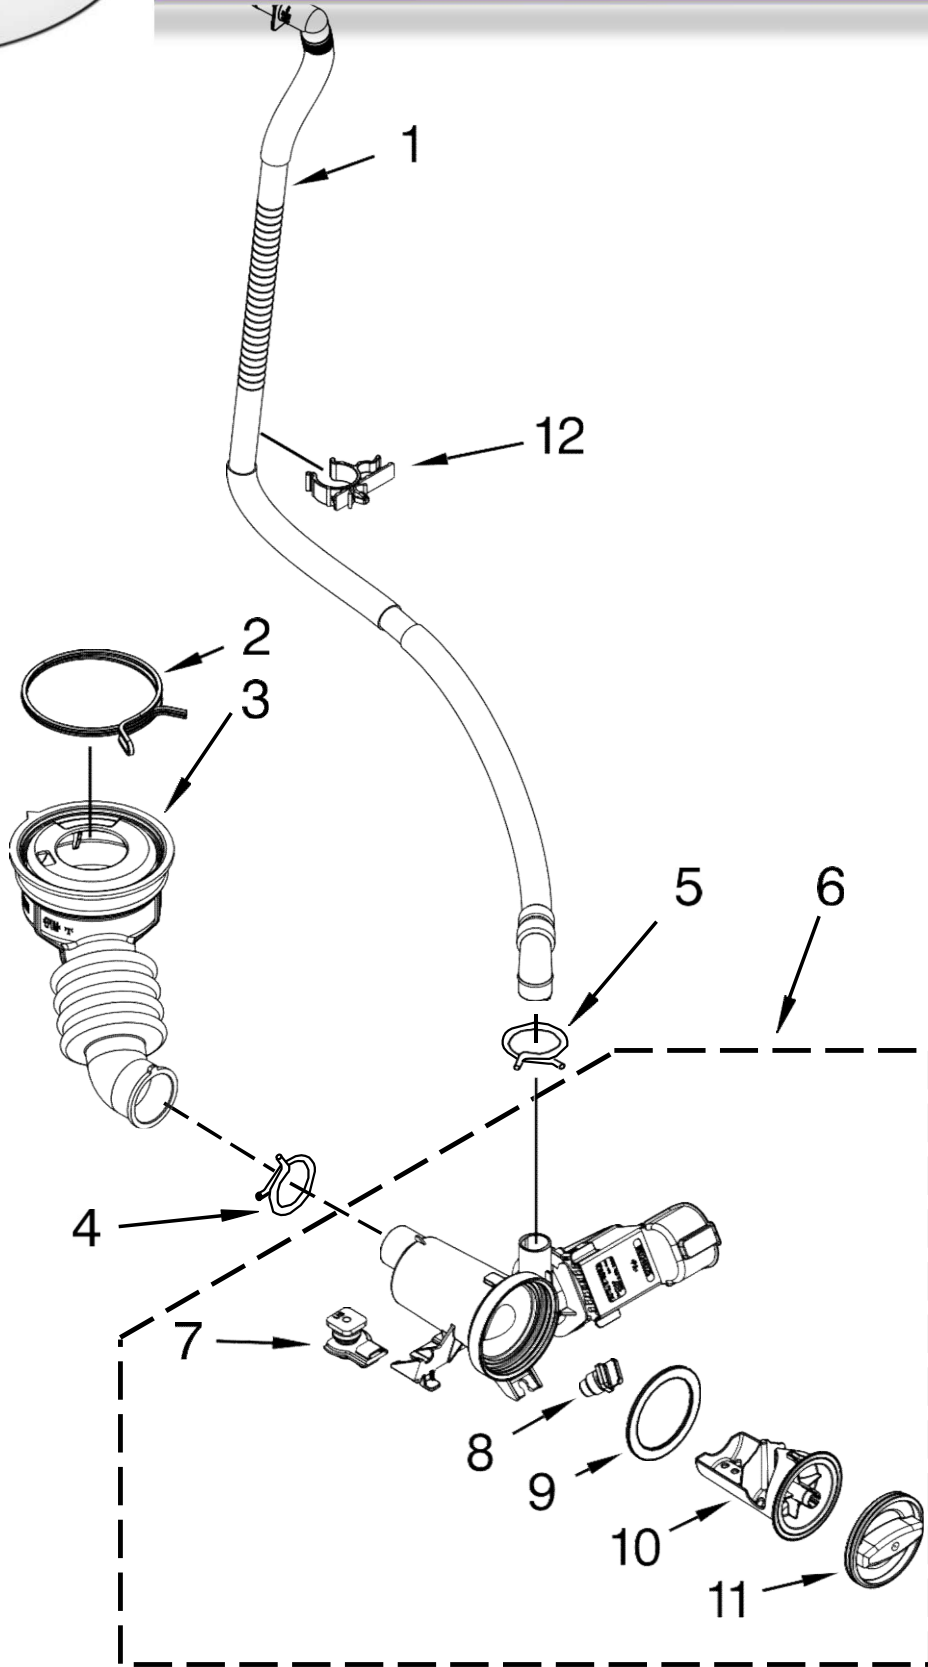

LAVADORA 7MMHW600BW0

Distribuidor Autorizado

SurteRápido.com

Venta de Refacciones
Electrodomesticas

LAVADORA 7MMHW6000BW0

<u>Illus.</u> <u>No.</u>	<u>Part No.</u>	<u>Description</u>
1	W10267642	Drain Hose (Internal)
2	8181734	Clamp, Hose
3	W10467168	Hose, Tub to Pump
4	W10273036	Clamp, Hose
5	356138	Clamp, Hose

<u>Illus.</u> <u>No.</u>	<u>Part No.</u>	<u>Description</u>
6	W10454196	Pump (Complete)
7	W10338326	Grommet, Damper (Rear)
8	W10526202	Grommet, Damper (Front)
9	8181736	Seal, Filter Cap
10	W10241027	Filter, Pump

<u>Illus.</u> <u>No.</u>	<u>Part No.</u>	<u>Description</u>
11	W10338322	Cap, Filter
12	W10441646	Retainer, Drain Hose