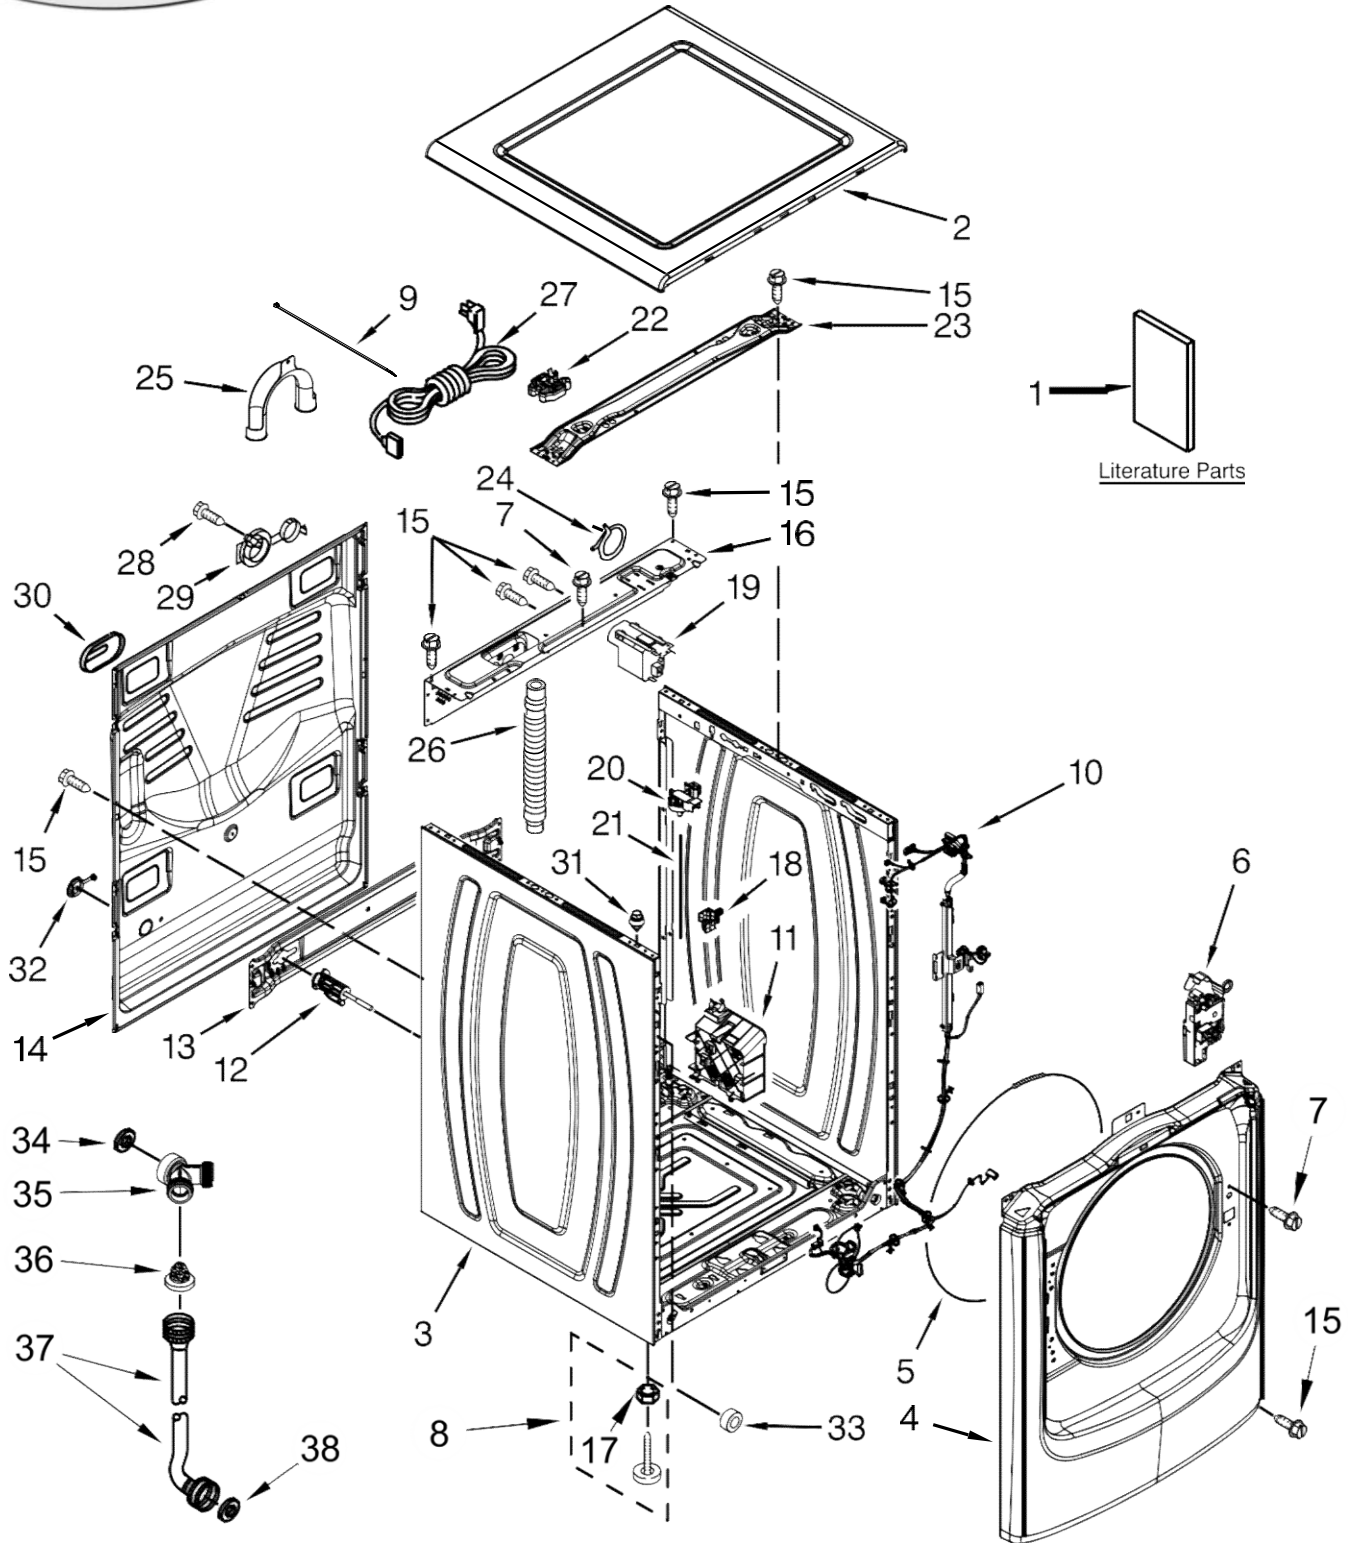

AUTOMATIC WASHER

MODELS:

7MMHW6000BW0 (White)

LAVADORA 7MMHW6000BW0

LAVADORA 7MMHW6000BW0

<u>Illus. No.</u>	<u>Part No.</u>	<u>Description</u>
1		Literature Parts
	W10599090	Energy Guide
	W10588899	Owners Manual
	W10586451	Installation Instructions
	W10441081	Tech Sheet
2		Top
	W10208373	White
3		Cabinet
	W10441110	White
4		Panel, Front
	W10441121	White
5	W10237503	Retainer, Bellow (To Front Panel)
6	8183197	Lock, Door
7	8540282	Screw
8	W10073890	Leveling Leg Assembly
9	W10339879	Tie, Cable
10	W10586876	Harness, Wiring (Lower Main)

<u>Illus. No.</u>	<u>Part No.</u>	<u>Description</u>
11	W10374126	Motor Control Unit
12	W10271590	Bolt, Shipping (Set Of 4)
13	W10237498	Brace, Transport
14	W10502639	Panel, Rear
15	357640	Screw
16	W10467483	Brace, Rear
17	3359452	Nut, Hex
18	W10181028	Clip, Pressure Switch Hose
19	W10367632	Filter, Interference
20	W10448876	Sensor, Pressure
21	W10251962	Hose, Pressure Switch
22	W10245452	Retainer, Spring
23	W10467484	Brace, Top
24	356138	Clamp, Hose
25	W10280024	U-Bend, Drain Hose
26	W10267638	Hose, Drain (External)

<u>Illus. No.</u>	<u>Part No.</u>	<u>Description</u>
27	W10434975	Power Cord
28	3351614	Screw
29	W10275820	Cover, Power Cord-Transport
30	8182700	Cover, Transport
31	W10208380	Screw, Bush Assembly
32	W10304004	Cover, Power Cord
33	W10323182	Spacer, Front Panel
34	3357450	Washer, Hose Adapter
35	W10269488	Connector, Hose -"Y"
36	353362	Washer, Filter
37		Hose, Water Inlet
	W10194210	Cold Water
	W10194211	Hot Water
38	W10242307	Washer, Inlet Hose