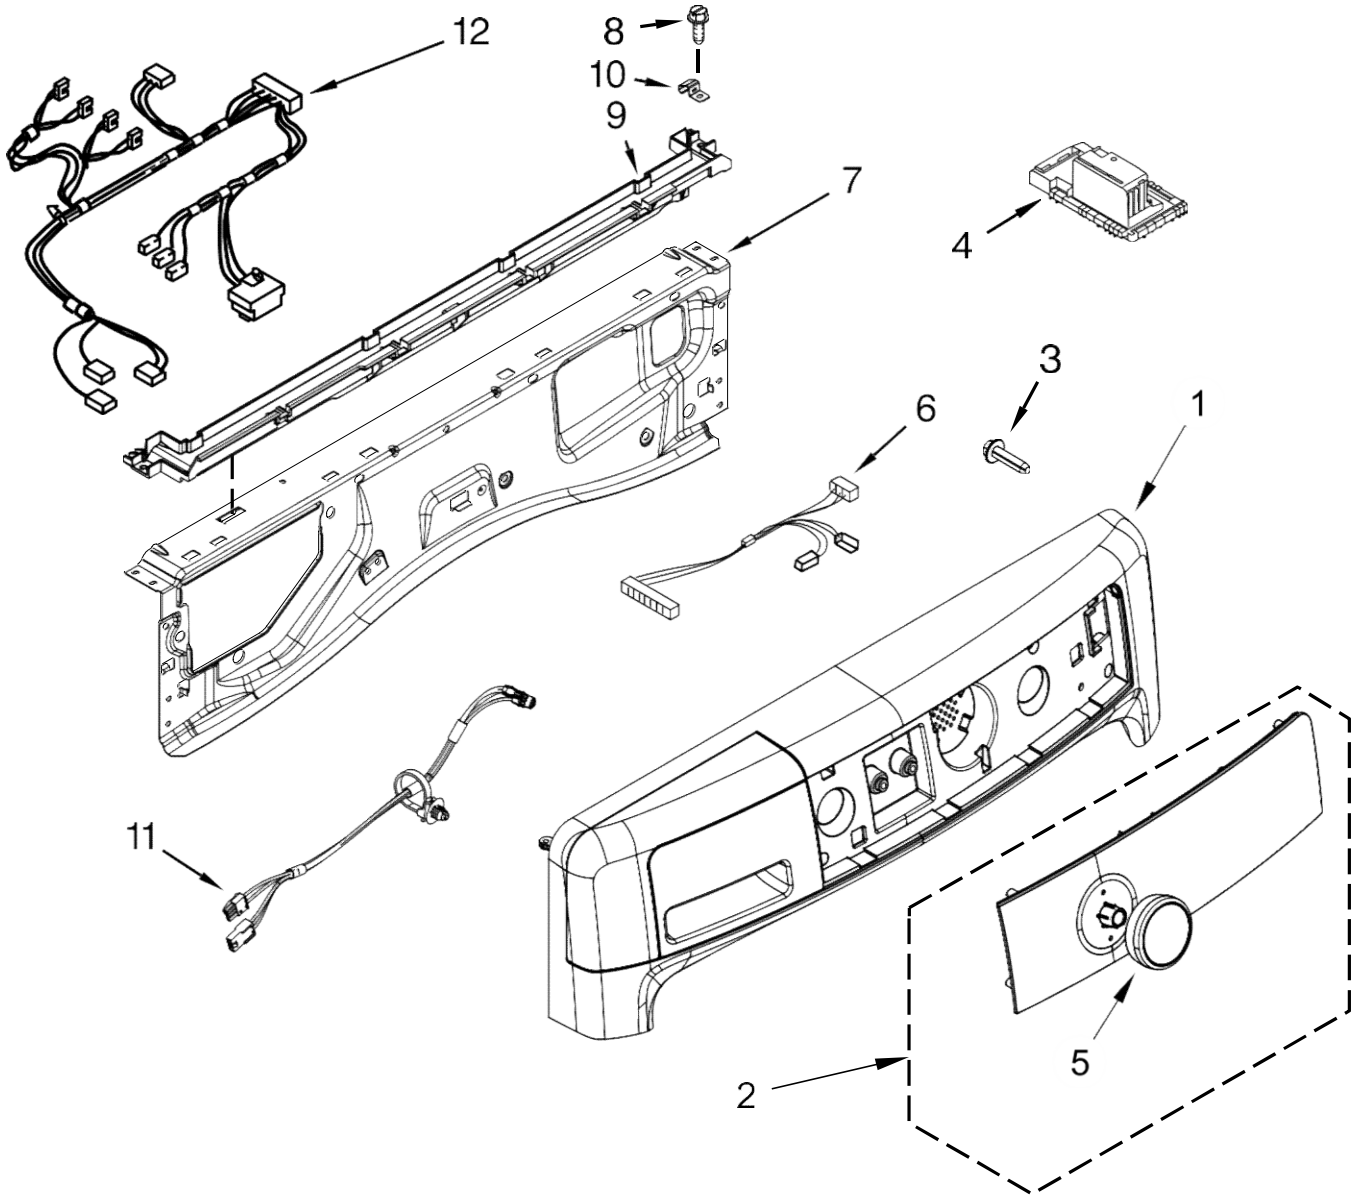

LAVADORA 7MMHW600BW0

Distribuidor Autorizado

SurteRápido.com

Venta de Refacciones
Electrodomesticas

LAVADORA 7MMHW6000BW0

<u>Illus.</u> <u>No.</u>	<u>Part No.</u>	<u>Description</u>
1		Assembly, Console
	W10469294	White
2		Assembly, IML
	W10468516	White
3	W10489172	Screw
4	W10445518	Control Unit, Central

<u>Illus.</u> <u>No.</u>	<u>Part No.</u>	<u>Description</u>
5		Assembly, Control Knob
	W10519048	Silver
6	W10486216	Harness, UI Jumper
7	W10208197	Bracket, Console
8	W10142290	Screw

<u>Illus.</u> <u>No.</u>	<u>Part No.</u>	<u>Description</u>
9	W10317570	Channel, Water
10	W10317566	Clip, Spring
11	W10486571	Harness, UI
12	W10422436	Harness, Main (Upper)