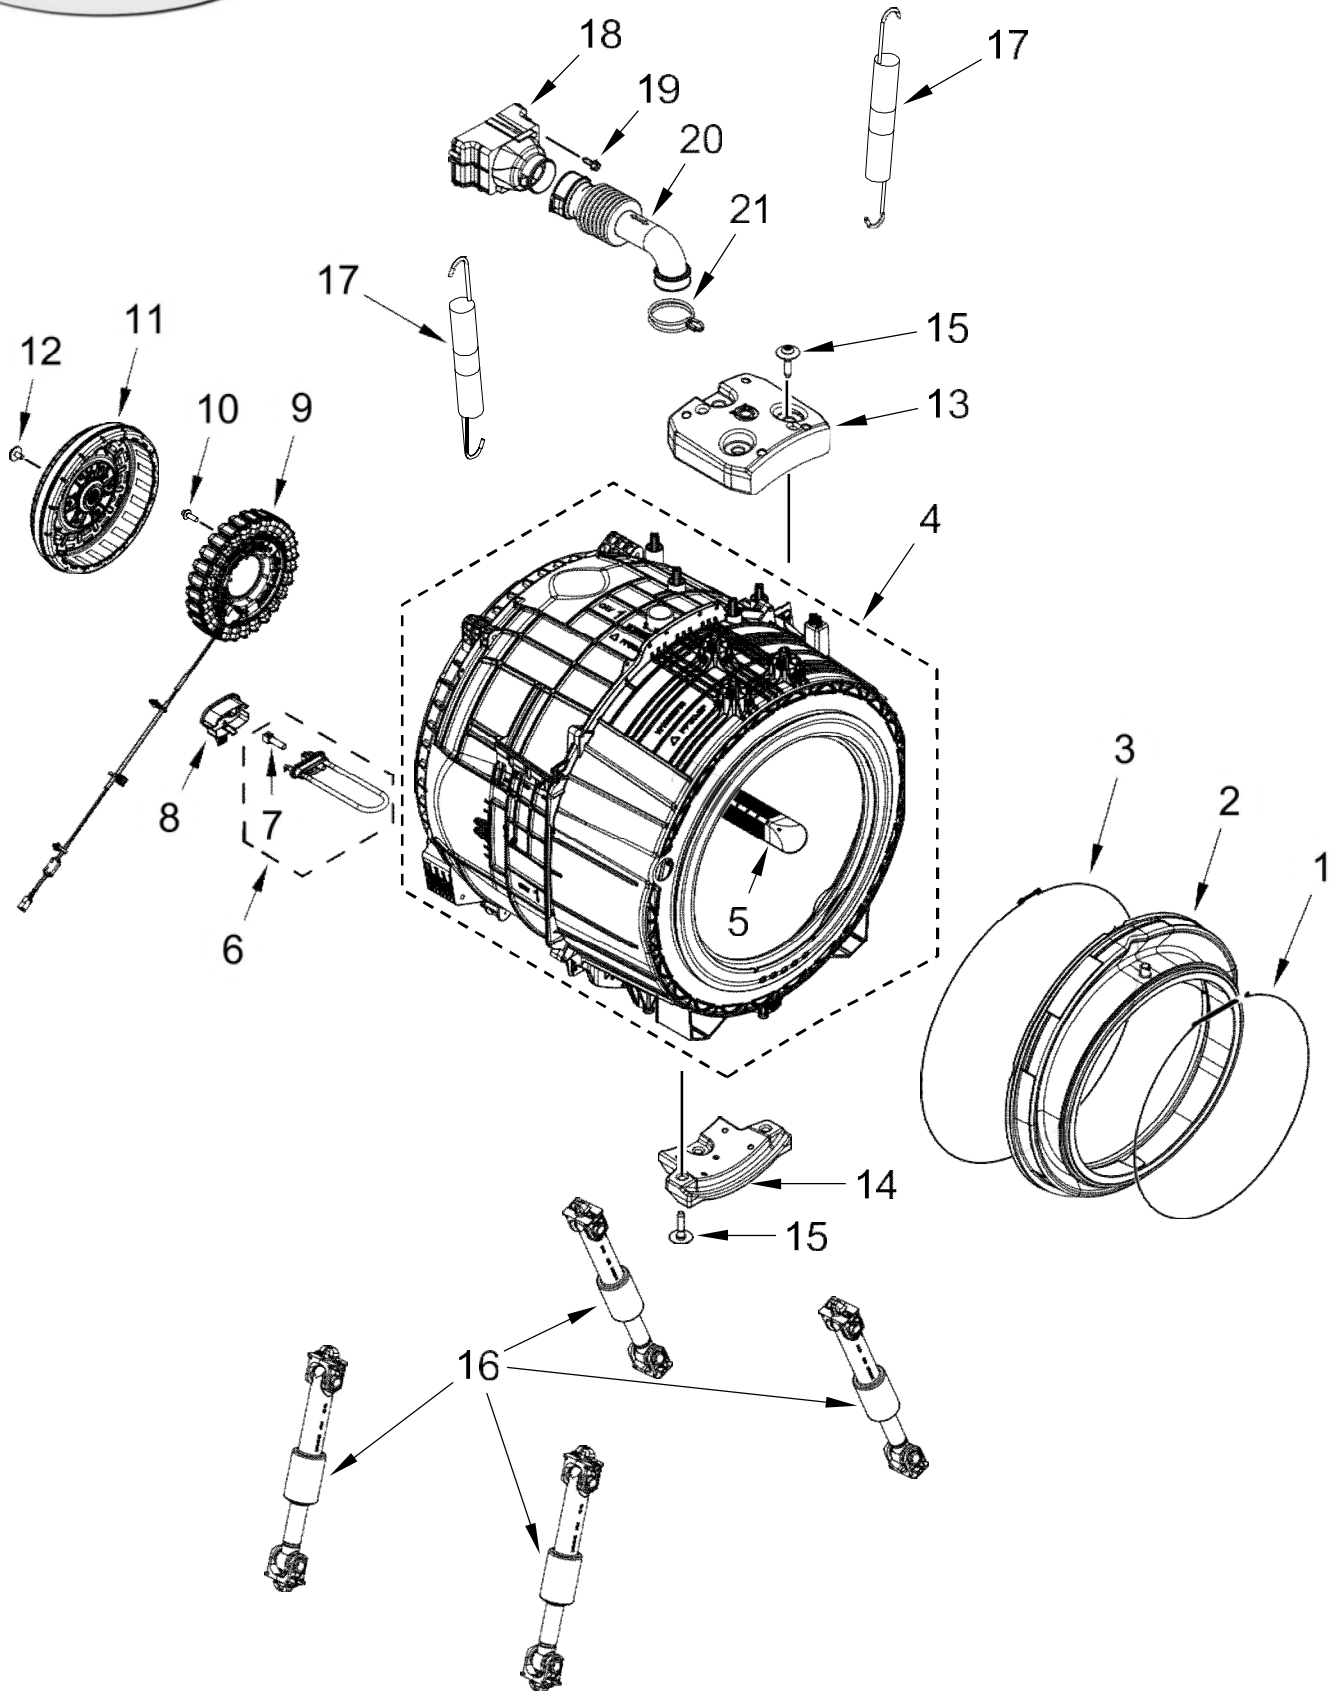

LAVADORA 7MMHW6621HW2