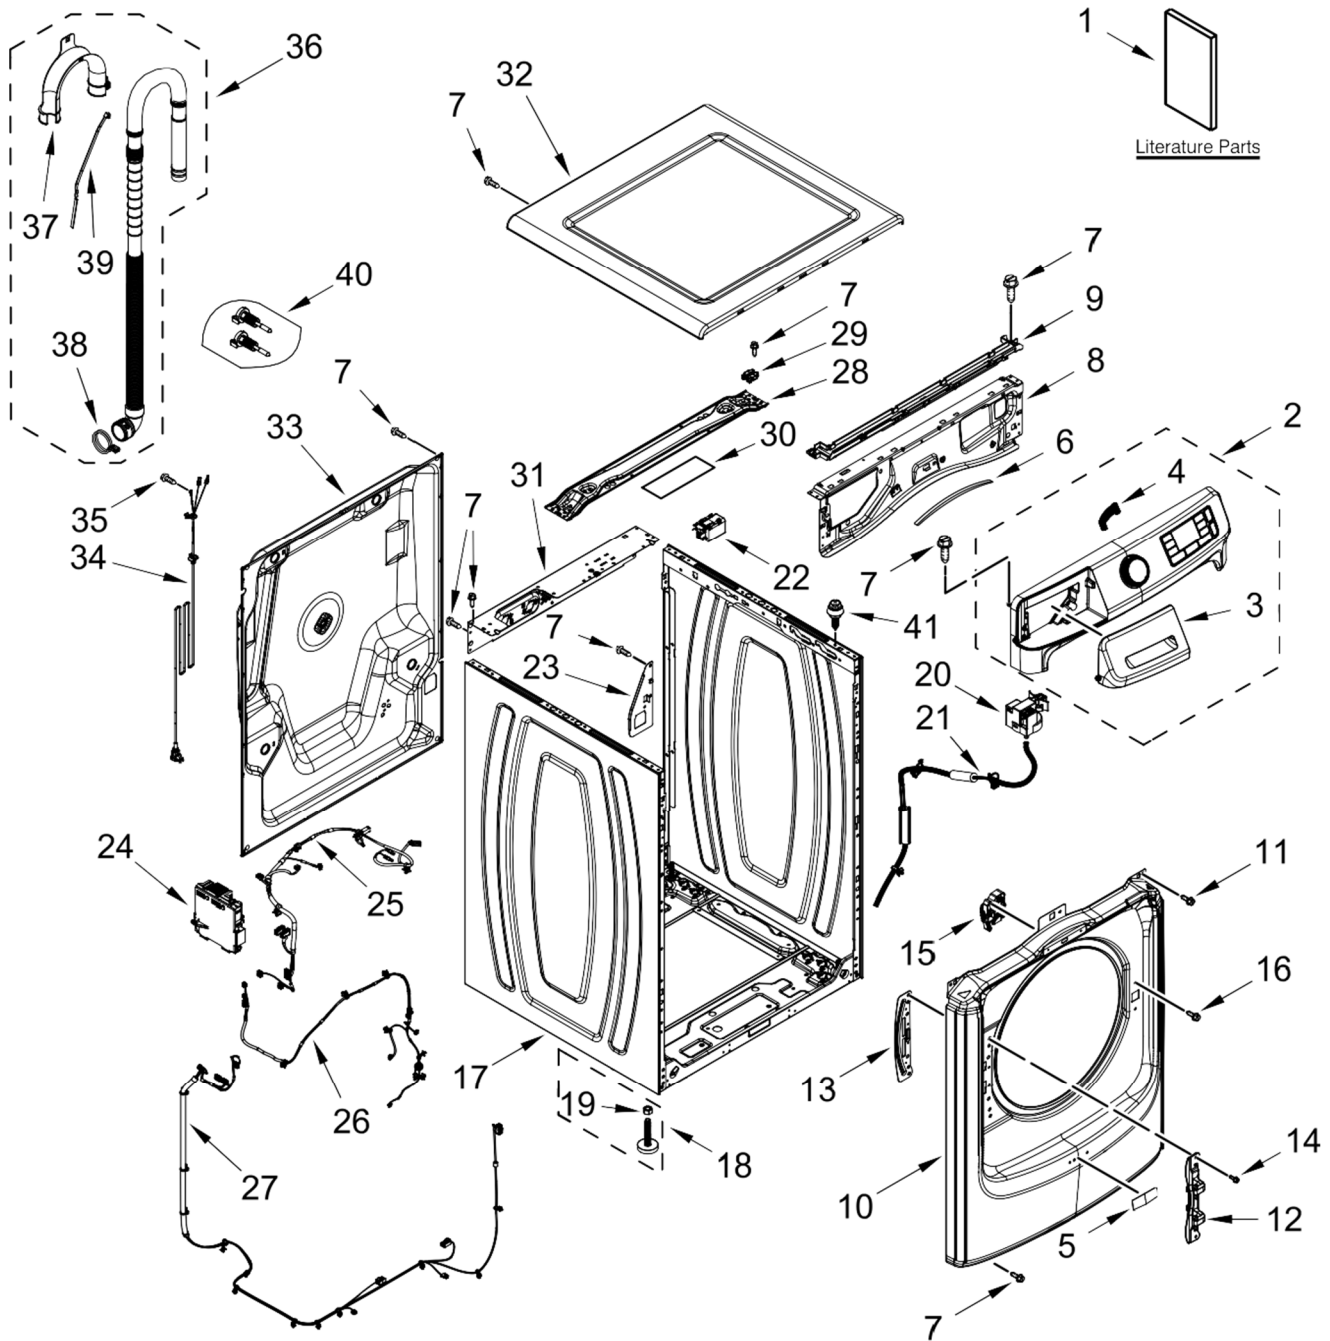

LAVADORA 7MMHW6621HW2

LAVADORA 7MMHW6621HW2

<u>Illus. No.</u>	<u>Part No.</u>	<u>Description</u>
1		Literature Parts
	W11174307	Use and Care Guide
	W11174305	Installation Instructions
	W11296607	Quick Start Guide
	W11174313	Energy Guide
2		Assembly, Console
	W11294860	White
3		Handle, Drawer
	W11169065	White
4	W10920818	Jumper, Harness HMI (Board to Board)
5	W10639171	Badge, Maytag
6	W10407376	Edge Guard
7	W10567155	Screw
8	W10915381	Bracket, Console
9	W10796898	Channel, Water
10		Panel, Front
	W11047831	White
11	357640	Screw

<u>Illus. No.</u>	<u>Part No.</u>	<u>Description</u>
12	W10208415	Hinge, Base
13	W10299097	Bracket, Hinge
14	W10288126	Screw
15	W10804741	Lock, Door
16	8540282	Screw
17		Cabinet
	W11352995	White
18	W10073890	Leveling Leg Assembly
19	3359452	Nut, Hex
20	W11125159	Pressure Switch
21	W11319791	Hose, Pressure Switch
22	W11219530	RFI Filter
23	W11091443	Bracket, Drain Hose
24	W11481992	Appliance Control Unit (ACU)
25	W11133142	Harness, Upper
26	W11038118	Harness, NTC
27	W10919940	Harness, Main Lower
28	W10467484	Brace, Top