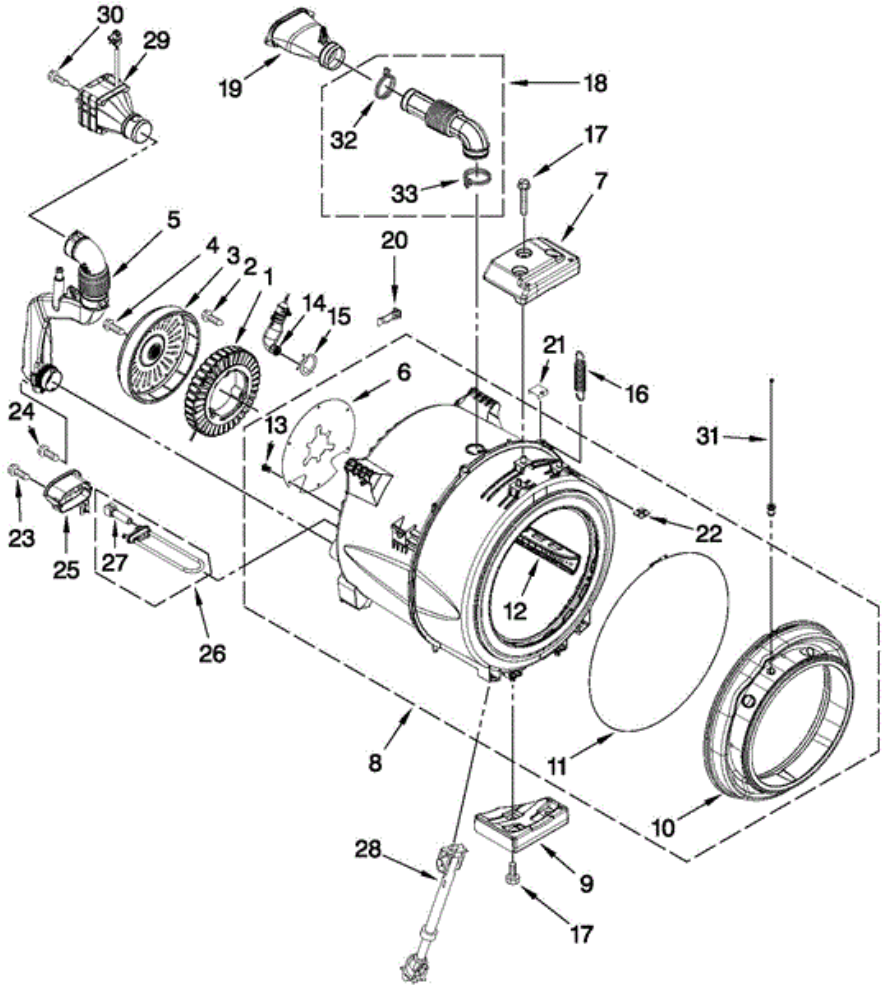

7MMHW7000YG0 TINA