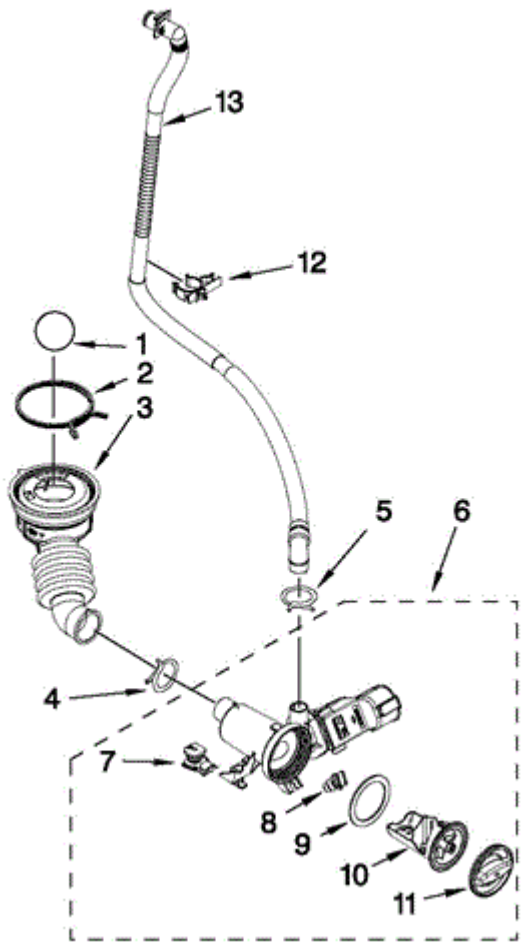

7MMHW7000YG0 BOMBA