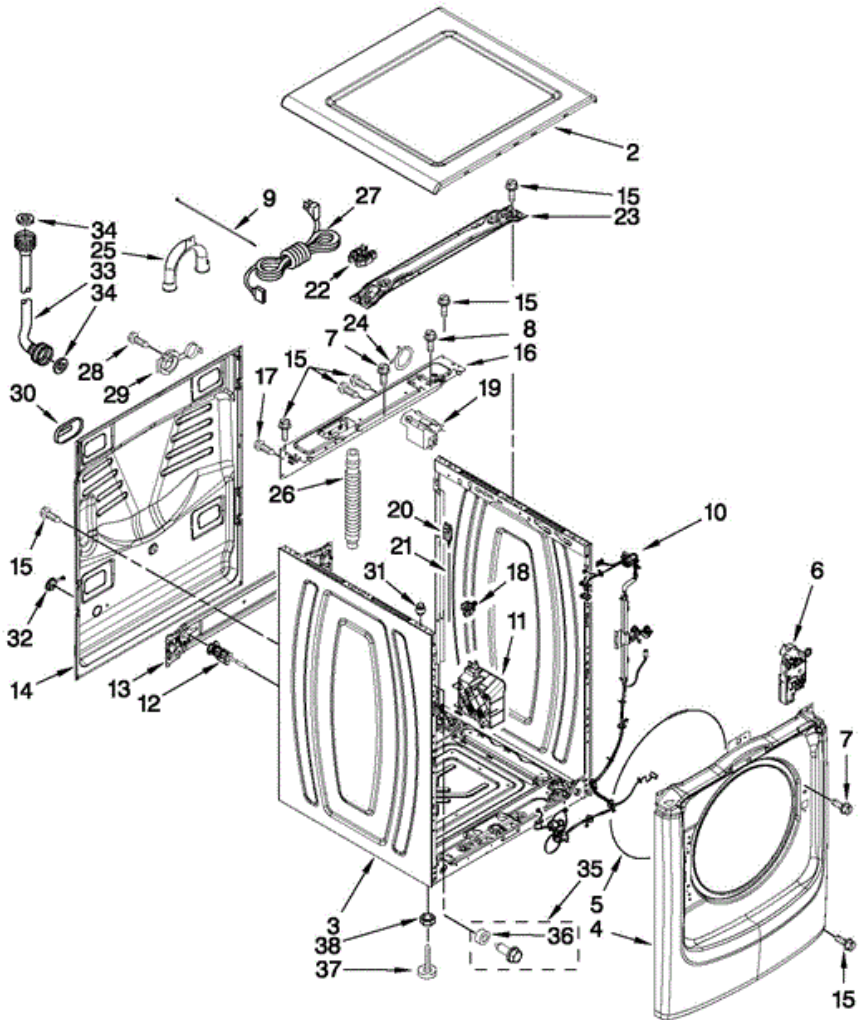

## 7MMHW7000YG0 GABINETE

2	W10304145	TOP (COSMETALLIC)
3	W10301048	CABINET (COSMETALLIC)
4	W10301079	PANEL, FRONT (COSMETALLIC)
5	W10237503	RETAINER, BELLOW (TO FRONT PANEL)
6	8183197	LOCK, DOOR
7	8540282	SCREW
8	8540329	SCREW
9	W10339879	TIE, CABLE
10	W10432029	HARNESS, WIRING (LOWER MAIN)
11	W10374126	MOTOR CONTROL UNIT
12	W10271590	BOLT, SHIPPING (SET OF 4)
13	W10237498	BRACE, TRANSPORT
14	W10237492	PANEL, REAR
15	W10142290	SCREW
16	W10354386	BRACE, REAR
17	W10305097	SCREW, M4.1-1.8 X 57
18	W10181028	CLIP, PRESSURE SWITCH HOSE
19	W10326464	FILTER, INTERFERENCE
20	W10312527	SWITCH, ANALOG PRESSURE SENSOR
21	W10251962	HOSE, PRESSURE SWITCH
22	W10245452	RETAINER, SPRING
23	W10237490	BRACE, TOP
24	356138	CLAMP, HOSE
25	W10280024	U-BEND, DRAIN HOSE
26	W10267638	HOSE, DRAIN (EXTERNAL)
27	W10434975	POWER CORD
28	3351614	SCREW
29	W10275820	COVER, POWER CORD-TRANSPORT
30	8182700	COVER, TRANSPORT
31	W10208380	SCREW, BUSH ASSEMBLY
32	W10304004	COVER, POWER CORD
33	W10194208	HOSE, WATER INLET (COLD WATER)
33	W10194209	HOSE, WATER INLET (HOT WATER)