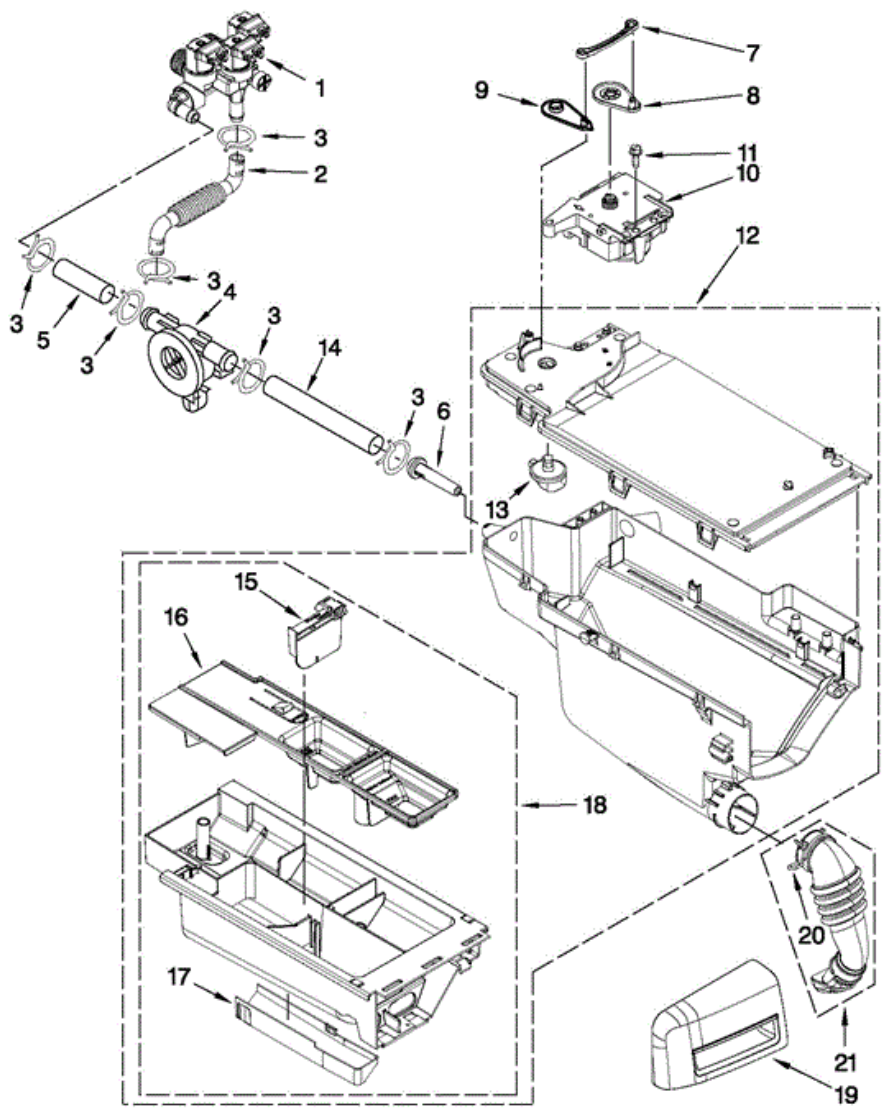

7MMHW7000YG0 DISPENSADOR