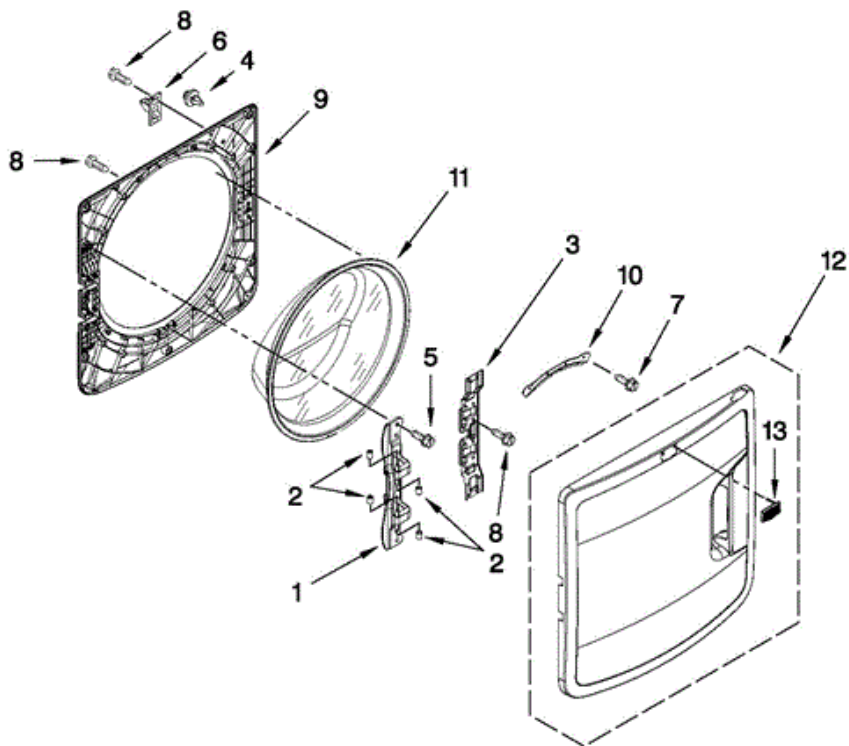

34	W10242307	WASHER, INLET HOSE
35	W10298211	STUD ASSEMBLY, FRONT PANEL
36	W10323182	SPACER, FRONT PANEL
37	W10001130	FOOT, FRONT
38	3359452	NUT, HEX

7MMHW7000YG0 PUERTA