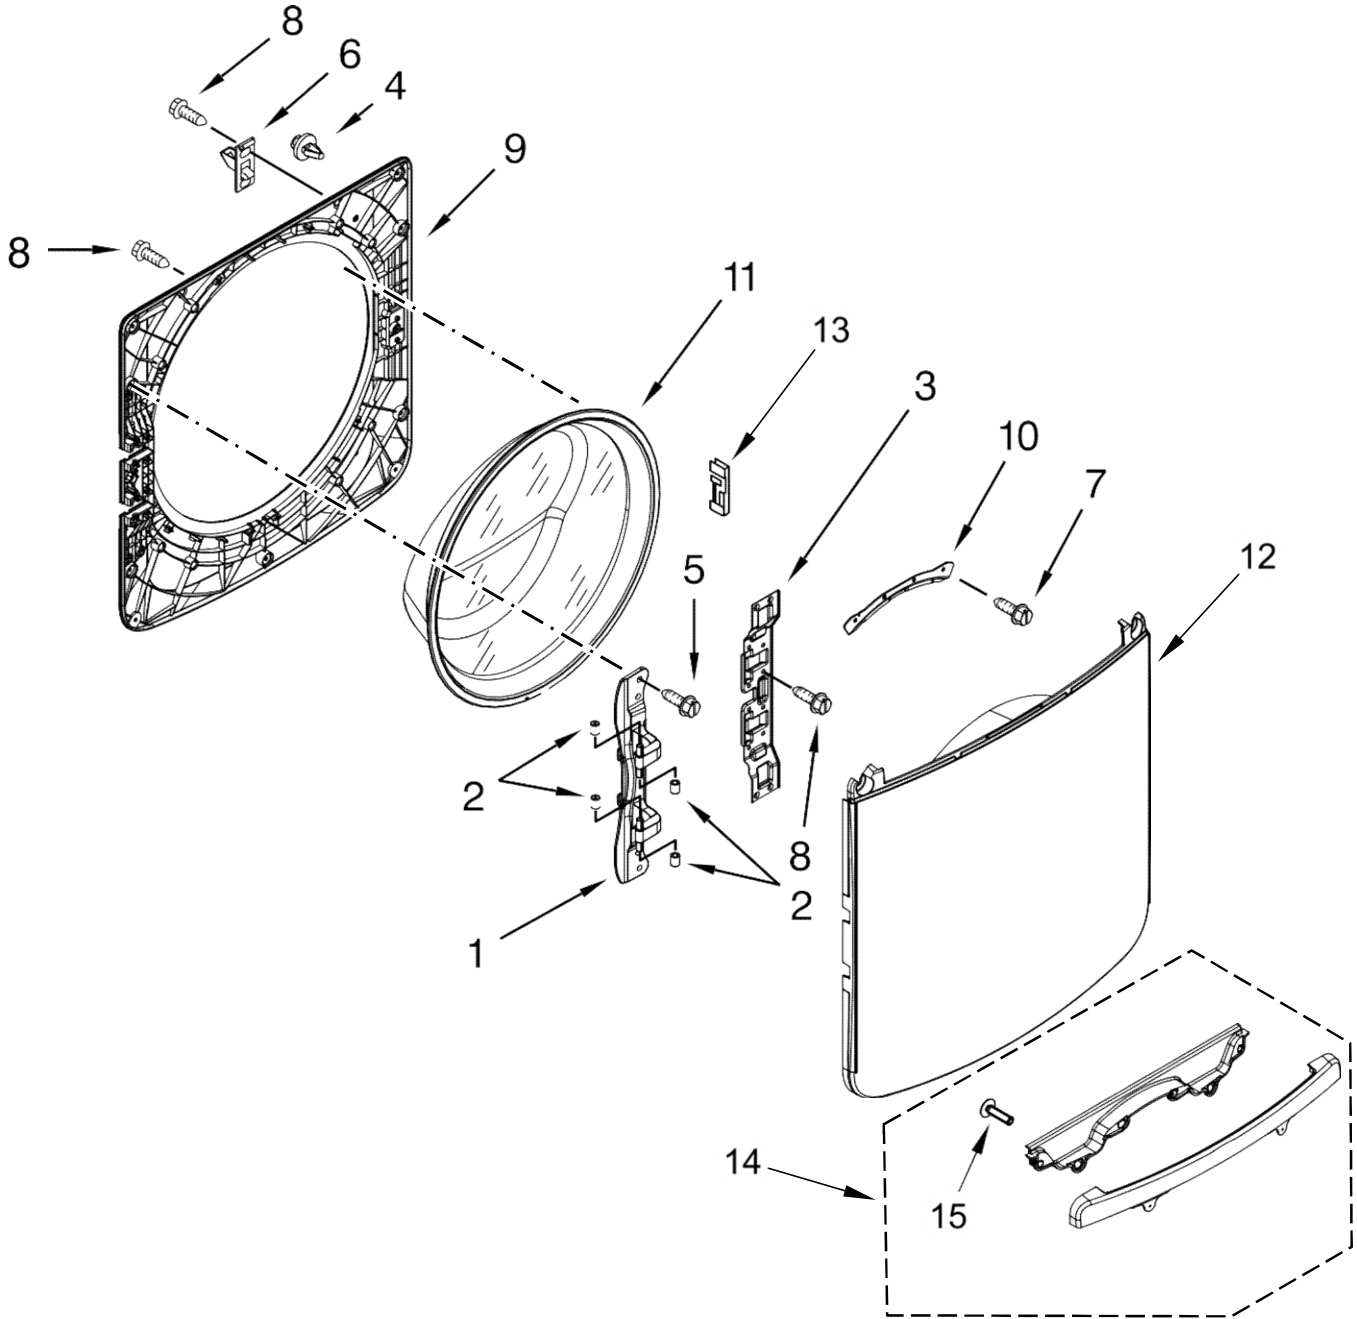

AUTOMATIC WASHER

MODELS:

7MMHW7100DW0 (White)

7MMHW7100DC0 (Chrome Shadow)

LAVADORA 7MMHW7100DC0

LAVADORA 7MMHW7100DC0

<u>Illus. No.</u>	<u>Part No.</u>	<u>Description</u>
1		Literature Parts
	W10709308	Owners Manual
	W10602465	Tech Sheet
	W10709304	Installation Instructions
	W10714855	Energy Guide
2		Top
	W10208373	White
	W10460693	Chrome Shadow Cabinet
3		Cabinet
	W10441110	White
	W10441105	Chrome Shadow Panel, Front
4		Panel, Front
	W10650386	White
	W10650387	Chrome Shadow
5	W10237503	Retainer, Bellow (To Front Panel)
6	W10443885	Lock, Door
7	8540282	Screw
8	W10073890	Leveling Leg Assembly

<u>Illus. No.</u>	<u>Part No.</u>	<u>Description</u>
9	W10339879	Tie, Cable
10	W10572166	Harness, Wiring (Lower Main)
11	W10615477	Spacer, Front Panel
12	W10538711	Bolt, Shipping
13	W10237498	Brace, Transport
14	W10558703	Panel, Rear
15	357640	Screw
16	W10467483	Brace, Rear
17	3359452	Nut, Hex
18	W10181028	Clip, Pressure Switch Hose
19	W10367632	Filter, Interference
20	W10448876	Sensor, Pressure
21	W10525781	Hose, Pressure Switch
22	W10245452	Retainer, Spring
23	W10467484	Brace, Top
24	356138	Clamp, Hose
25	W10280024	U-Bend, Drain Hose

LAVADORA 7MMHW7100DC0

Distribuidor Autorizado

SurteRápido.com

Venta de Refacciones
Electrodomesticas

LAVADORA 7MMHW7100DC0

<u>Illus.</u> <u>No.</u>	<u>Part No.</u>	<u>Description</u>
1	W10208415	Hinge, Base
2	W10208398	Cap, Hinge
3	W10312805	Plate, Hinge Retainer
4	8572266	Bumper, Door
5	W10288126	Screw
6	W10488048	Strike, Door