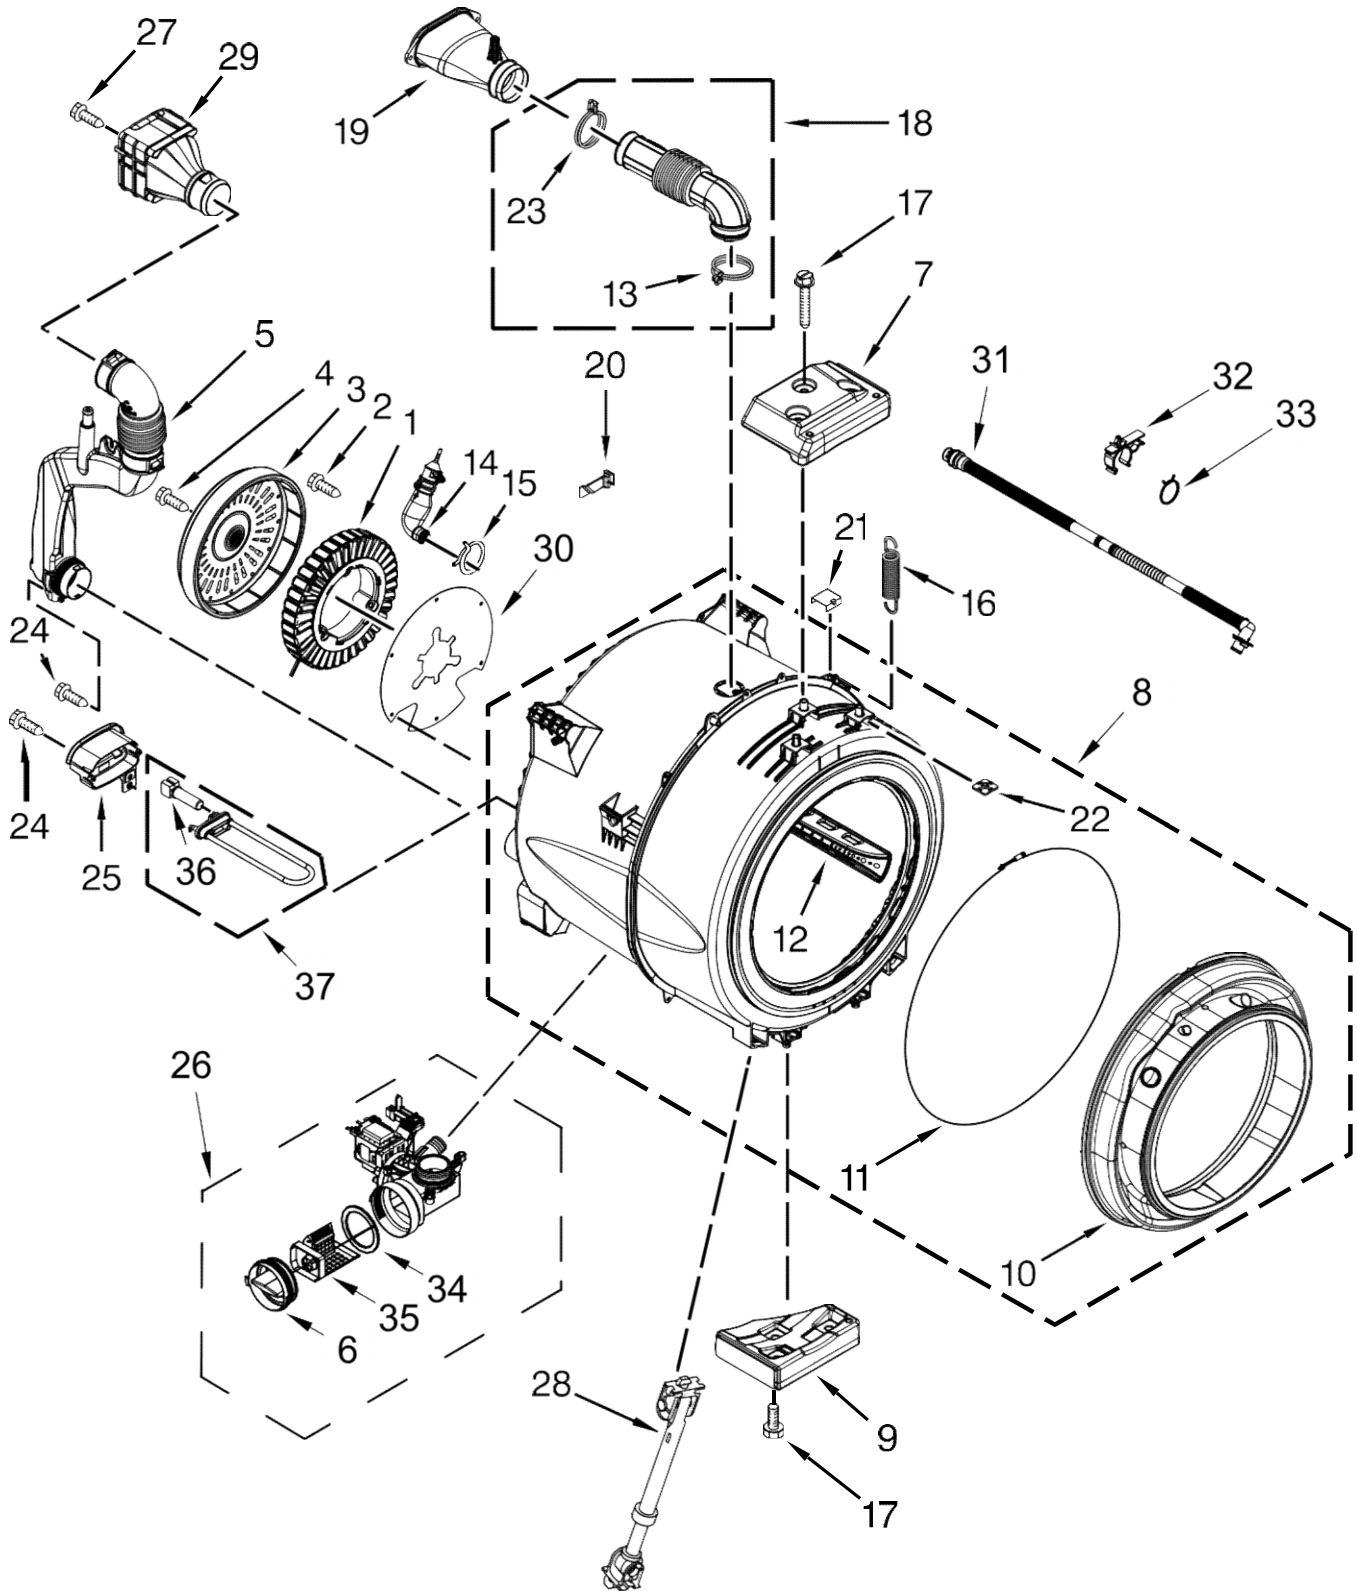

LAVADORA 7MMHW7100DC0

LAVADORA 7MMHW7100DC0

<u>Illus. No.</u>	<u>Part No.</u>	<u>Description</u>
1	W10710220	Stator, Motor
2	W10253476	Screw, Stator Mounting
3	W10544980	Rotor, Motor
4	W10253477	Screw, Rotor Mounting
5	W10261582	Pipe, Ventilation Assembly
6	W10365898	Cap, Filter
7	W10253014	Counterweight, Top
8	W10608752	Tub Assembly, Drum
9	W10237535	Counterweight, Bottom
10	W10340443	Bellow
11	W10237502	Retainer, Bellow To Tub
12	W10597205	Baffle, Tub

<u>Illus. No.</u>	<u>Part No.</u>	<u>Description</u>
13	W10353599	Clamp, Hose
14	W10626116	Airtrap Assembly
15	371499	Clamp, Hose
16	W10312146	Spring, Suspension (Set Of 2)
17	W10261496	Screw, Counterweight
18	W10568614	Vent Hose Coupling Assembly
19	W10352818	Vent Tube and Cover
20	W10316388	Clip, Harness Diverter
21	8540092	Clamp, Tub
22	8540072	Nut, Push-In
23	W10273034	Clamp, Vent Hose
24	W10306501	Screw
25	W10318155	Shield, Heater

<u>Illus. No.</u>	<u>Part No.</u>	<u>Description</u>
26	W10605427	Pump (Complete)
27	8540282	Screw
28	W10312625	Shock Absorber
29	W10434964	Fan, Ventilation Assembly
30	W10490826	Shield, Motor
31	W10562025	Drain Hose (Internal)
32	W10466674	Bracket, Mounting
33	W10151157	Clamp, Hose
34	W10365899	Seal, Filter Cap
35	W10365897	Filter, Element
36	W10467289	Sensor, Temperature
37	W10570145	Heater