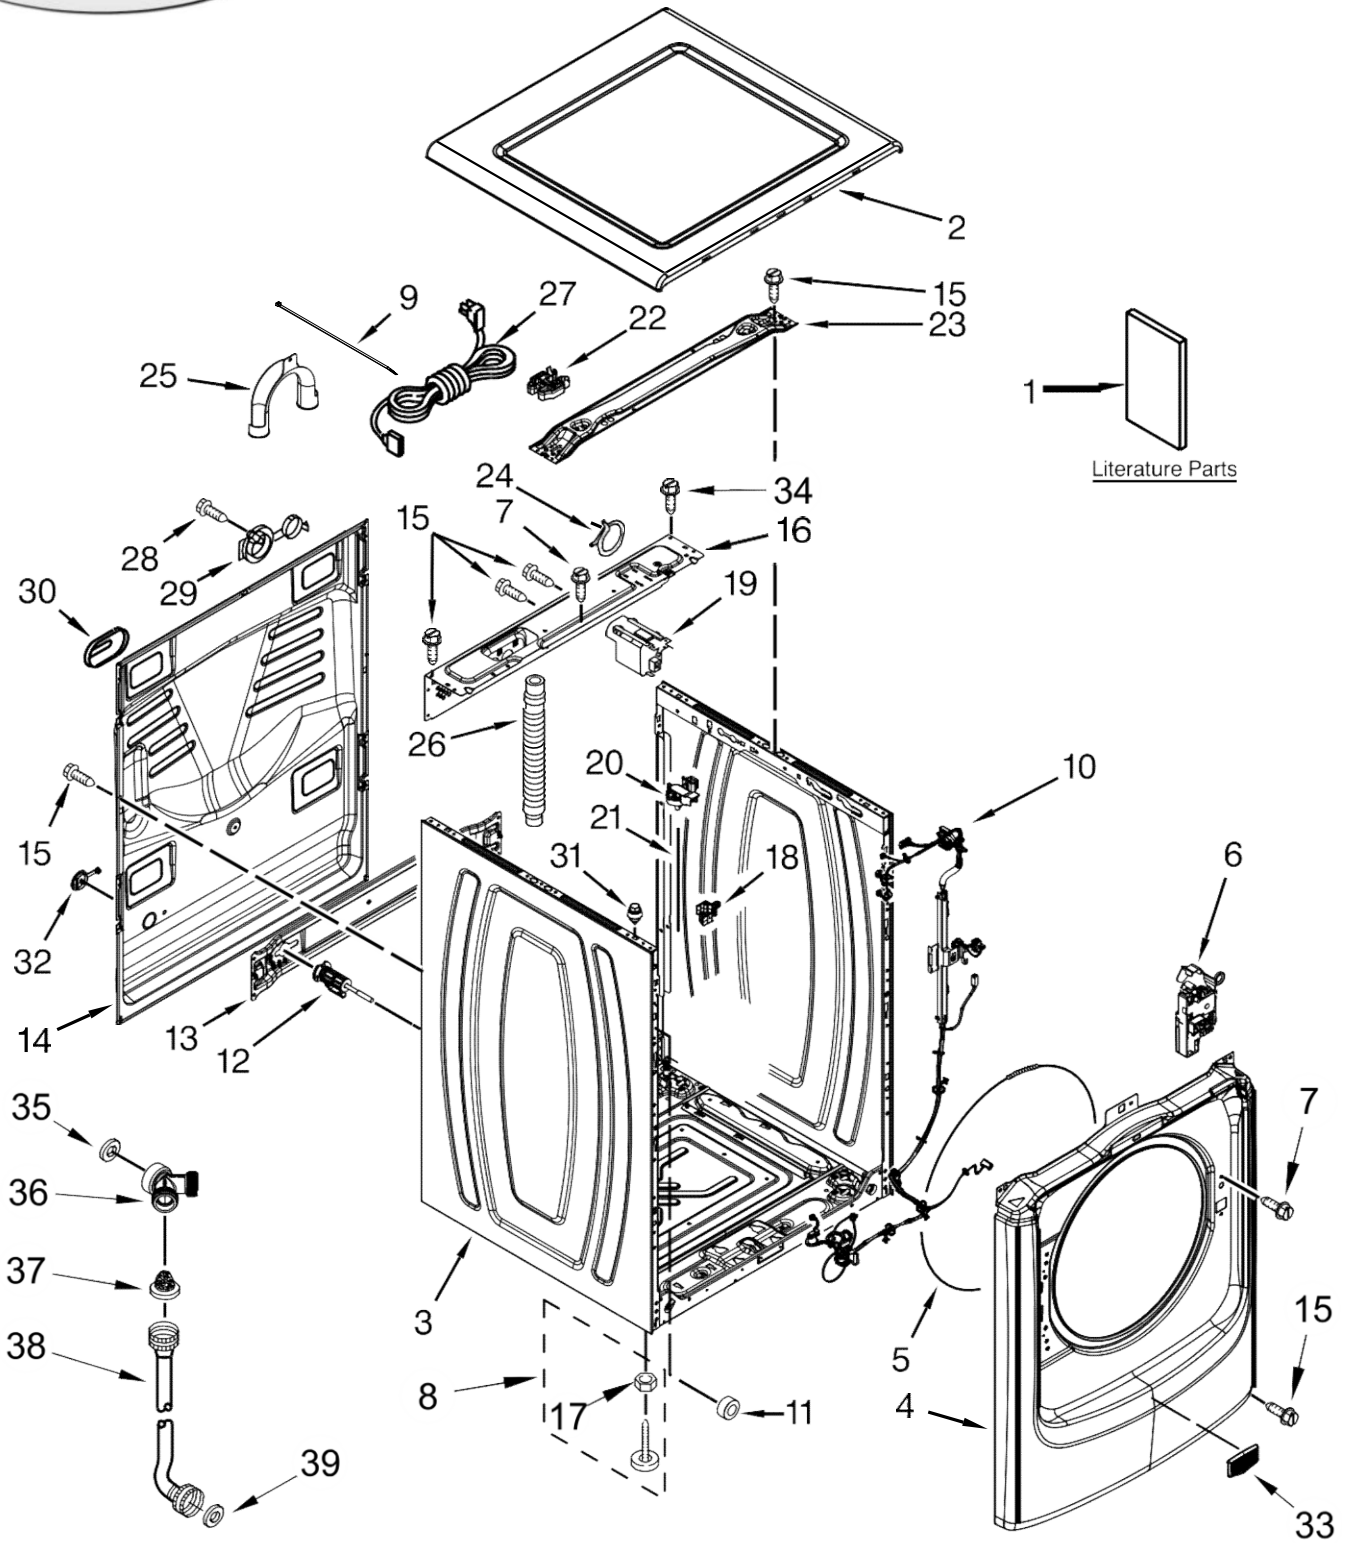

AUTOMATIC WASHER

MODELS:

7MMHW7100DW0 (White)

7MMHW7100DC0 (Chrome Shadow)

LAVADORA 7MMHW7100DC0

LAVADORA 7MMHW7100DC0

<u>Illus. No.</u>	<u>Part No.</u>	<u>Description</u>
1		Literature Parts
	W10709308	Owners Manual
	W10602465	Tech Sheet
	W10709304	Installation Instructions
	W10714855	Energy Guide
2		Top
	W10208373	White
	W10460693	Chrome Shadow Cabinet
3		Cabinet
	W10441110	White
	W10441105	Chrome Shadow Panel, Front
4		Panel, Front
	W10650386	White
	W10650387	Chrome Shadow
5	W10237503	Retainer, Bellow (To Front Panel)
6	W10443885	Lock, Door
7	8540282	Screw
8	W10073890	Leveling Leg Assembly

<u>Illus. No.</u>	<u>Part No.</u>	<u>Description</u>
9	W10339879	Tie, Cable
10	W10572166	Harness, Wiring (Lower Main)
11	W10615477	Spacer, Front Panel
12	W10538711	Bolt, Shipping
13	W10237498	Brace, Transport
14	W10558703	Panel, Rear
15	357640	Screw
16	W10467483	Brace, Rear
17	3359452	Nut, Hex
18	W10181028	Clip, Pressure Switch Hose
19	W10367632	Filter, Interference
20	W10448876	Sensor, Pressure
21	W10525781	Hose, Pressure Switch
22	W10245452	Retainer, Spring
23	W10467484	Brace, Top
24	356138	Clamp, Hose
25	W10280024	U-Bend, Drain Hose