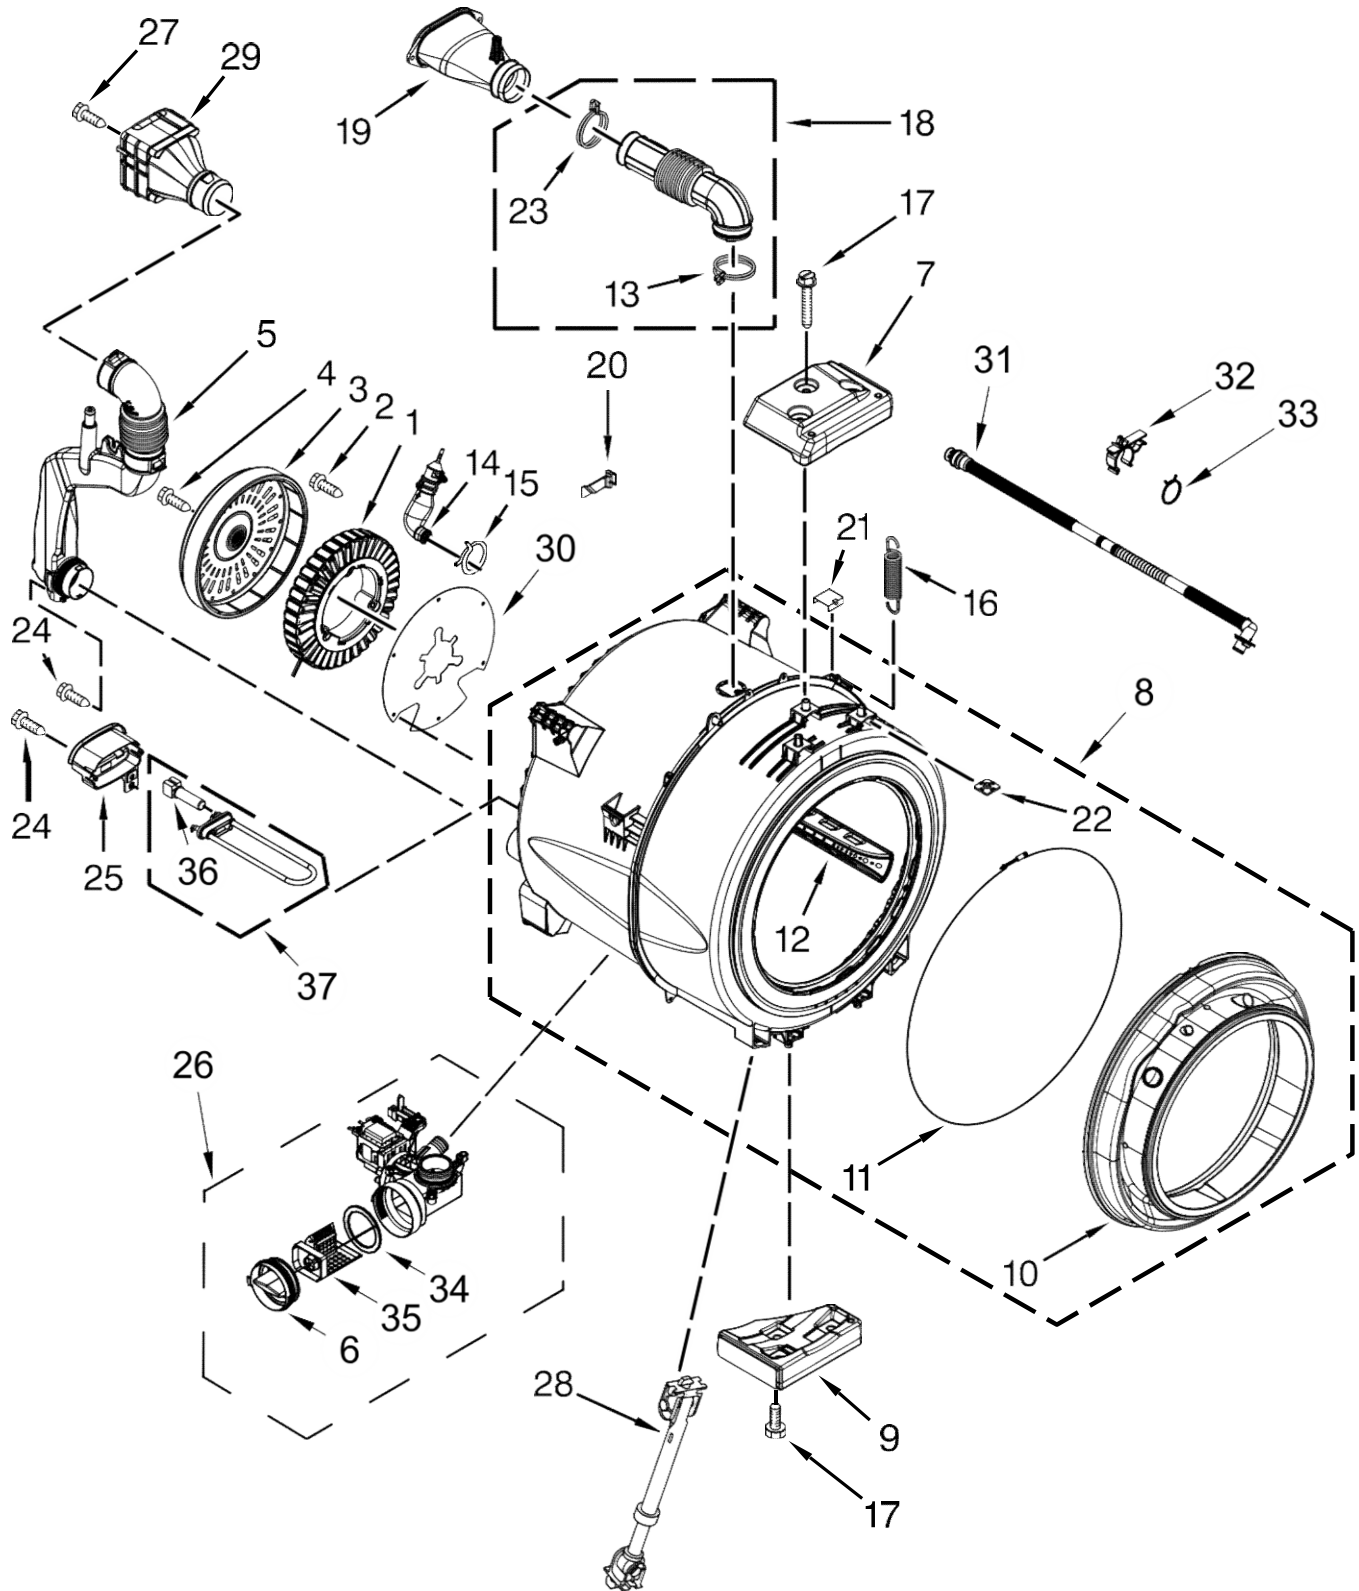

LAVADORA 7MMHW7100DW0

LAVADORA 7MMHW7100DW0

<u>Illus. No.</u>	<u>Part No.</u>	<u>Description</u>
1	W10710220	Stator, Motor
2	W10253476	Screw, Stator Mounting
3	W10544980	Rotor, Motor
4	W10253477	Screw, Rotor Mounting
5	W10261582	Pipe, Ventilation Assembly
6	W10365898	Cap, Filter
7	W10253014	Counterweight, Top
8	W10608752	Tub Assembly, Drum
9	W10237535	Counterweight, Bottom
10	W10340443	Bellow
11	W10237502	Retainer, Bellow To Tub
12	W10597205	Baffle, Tub

<u>Illus. No.</u>	<u>Part No.</u>	<u>Description</u>
13	W10353599	Clamp, Hose
14	W10626116	Airtrap Assembly
15	371499	Clamp, Hose
16	W10312146	Spring, Suspension (Set Of 2)
17	W10261496	Screw, Counterweight
18	W10568614	Vent Hose Coupling Assembly
19	W10352818	Vent Tube and Cover
20	W10316388	Clip, Harness Diverter
21	8540092	Clamp, Tub
22	8540072	Nut, Push-In
23	W10273034	Clamp, Vent Hose
24	W10306501	Screw
25	W10318155	Shield, Heater

<u>Illus. No.</u>	<u>Part No.</u>	<u>Description</u>
26	W10605427	Pump (Complete)
27	8540282	Screw
28	W10312625	Shock Absorber
29	W10434964	Fan, Ventilation Assembly
30	W10490826	Shield, Motor
31	W10562025	Drain Hose (Internal)
32	W10466674	Bracket, Mounting
33	W10151157	Clamp, Hose
34	W10365899	Seal, Filter Cap
35	W10365897	Filter, Element
36	W10467289	Sensor, Temperature
37	W10570145	Heater