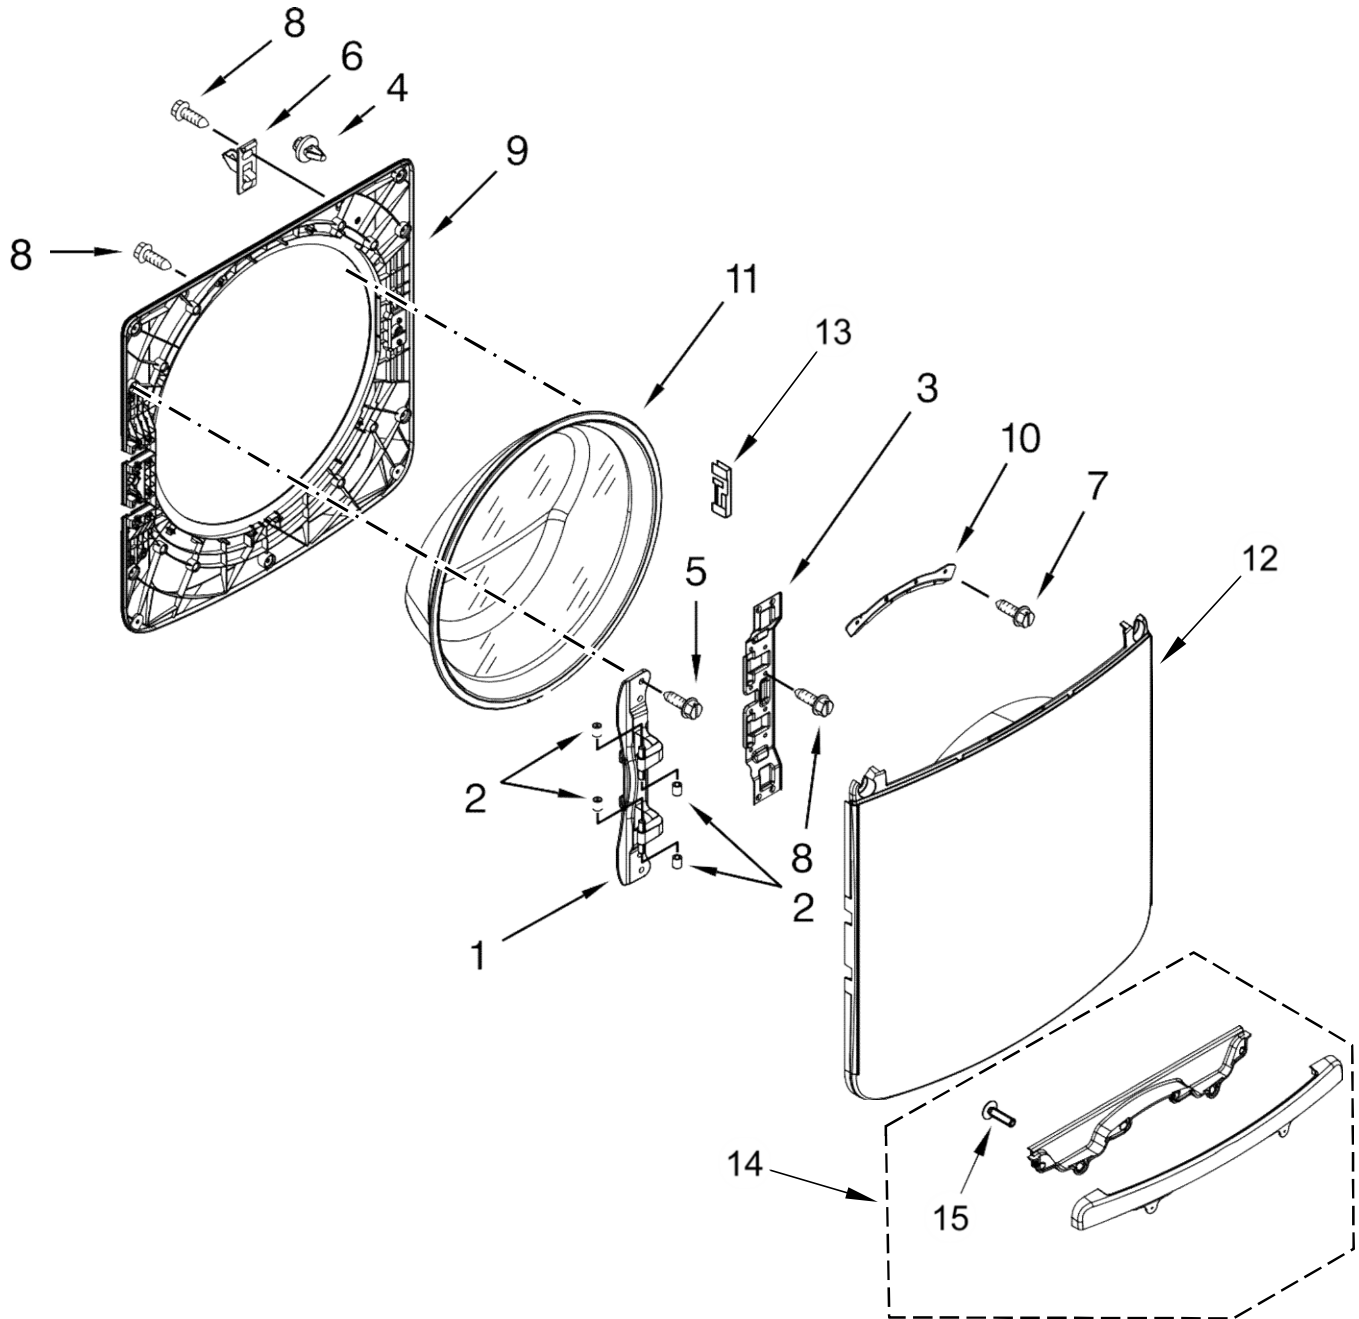

LAVADORA 7MMHW7100DW0

Distribuidor Autorizado

SurteRápido.com

Venta de Refacciones
Electrodomesticas

LAVADORA 7MMHW7100DW0

<u>Illus.</u> <u>No.</u>	<u>Part No.</u>	<u>Description</u>
1	W10208415	Hinge, Base
2	W10208398	Cap, Hinge
3	W10312805	Plate, Hinge Retainer
4	8572266	Bumper, Door
5	W10288126	Screw
6	W10488048	Strike, Door

<u>Illus.</u> <u>No.</u>	<u>Part No.</u>	<u>Description</u>
7	8540513	Screw
8	8534022	Screw
9	W10272396	Frame, Door Back Support
10	W10003440	Clamp, Glass
11	W10607723	Glass, Door
12	W10424239	Door, Outer Assembly

<u>Illus.</u> <u>No.</u>	<u>Part No.</u>	<u>Description</u>
13	W10003430	Clamp, Glass Support
14		Handle, Door
	W10626040	Chrome Shadow
15	9742177	Screw