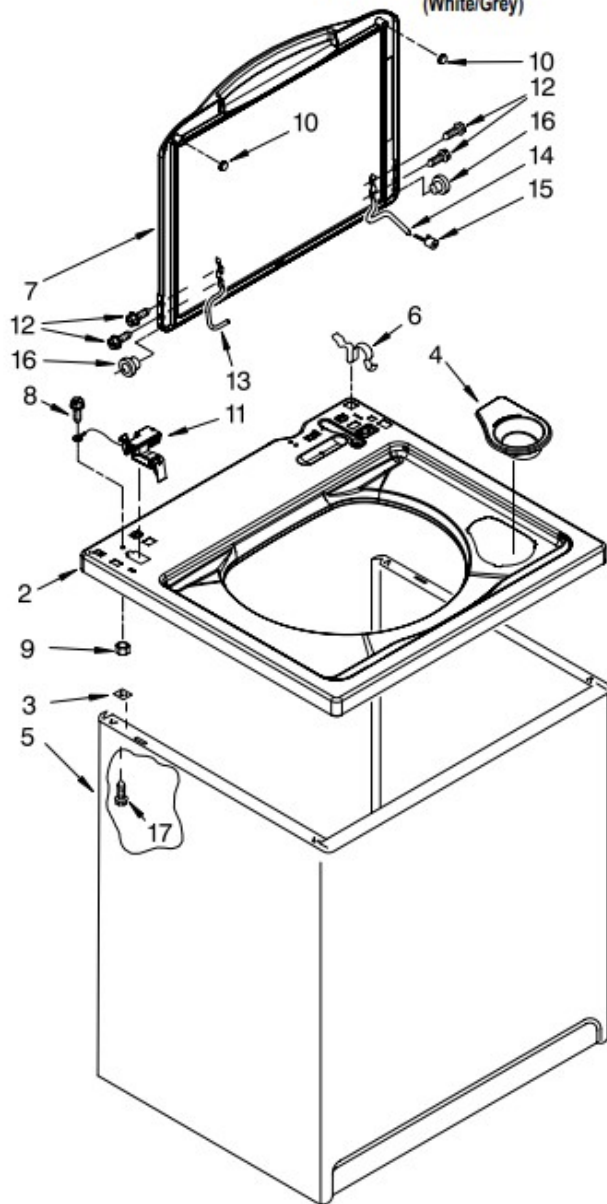

Distribuidor Autorizado

SurteRápido.com

Venta de Refacciones
Electrodomesticas

Lavadora Maytag 7MMMS0100VW0

MAYTAG

TOP AND CABINET PARTS

For Model: 7MMMS0100VW0
(White/Grey)

AUTOMATIC
WASHER

Literature Parts

Distribuidor Autorizado

SurteRápido.com

Venta de Refacciones
Electrodomesticas

Lavadora Maytag 7MMMS0100VW0

TOP AND CABINET PARTS

For Model: 7MMMS0100VW0

(White/Grey)

Illus. No.	Part No.	DESCRIPTION
1		Literature Parts
	W10155421	Feature Sheet
	W10096821	Use & Care Guide
	W10155424	Energy Guide (Mexico)
	W10183676	Wiring Diagram
2	8543488	Top
3	62750	Spacer, Cabinet To Top
4	8565967	Dispenser, Bleach
5	63424	Cabinet
6	62780	Clip, Top & Cabinet & Rear Panel (2)
7	W10168897	Lid
8	3351614	Screw, Ground
9	8533959	Nut, Hex
10	W10181289	Bumper, Lid (2)
11	8318084	Switch, Lid
12	W10119828	Screw, Lid Hinge Mounting (4)
13	8559336	Hinge, Lid (L.H.)
14	54583	Hinge, Lid (R.H.)
15	19119	Bumper, Lid Hinge
16	8319539	Bearing, Lid Hinge (2)
17	3390631	Screw, 10-16 x 3/8 (4)