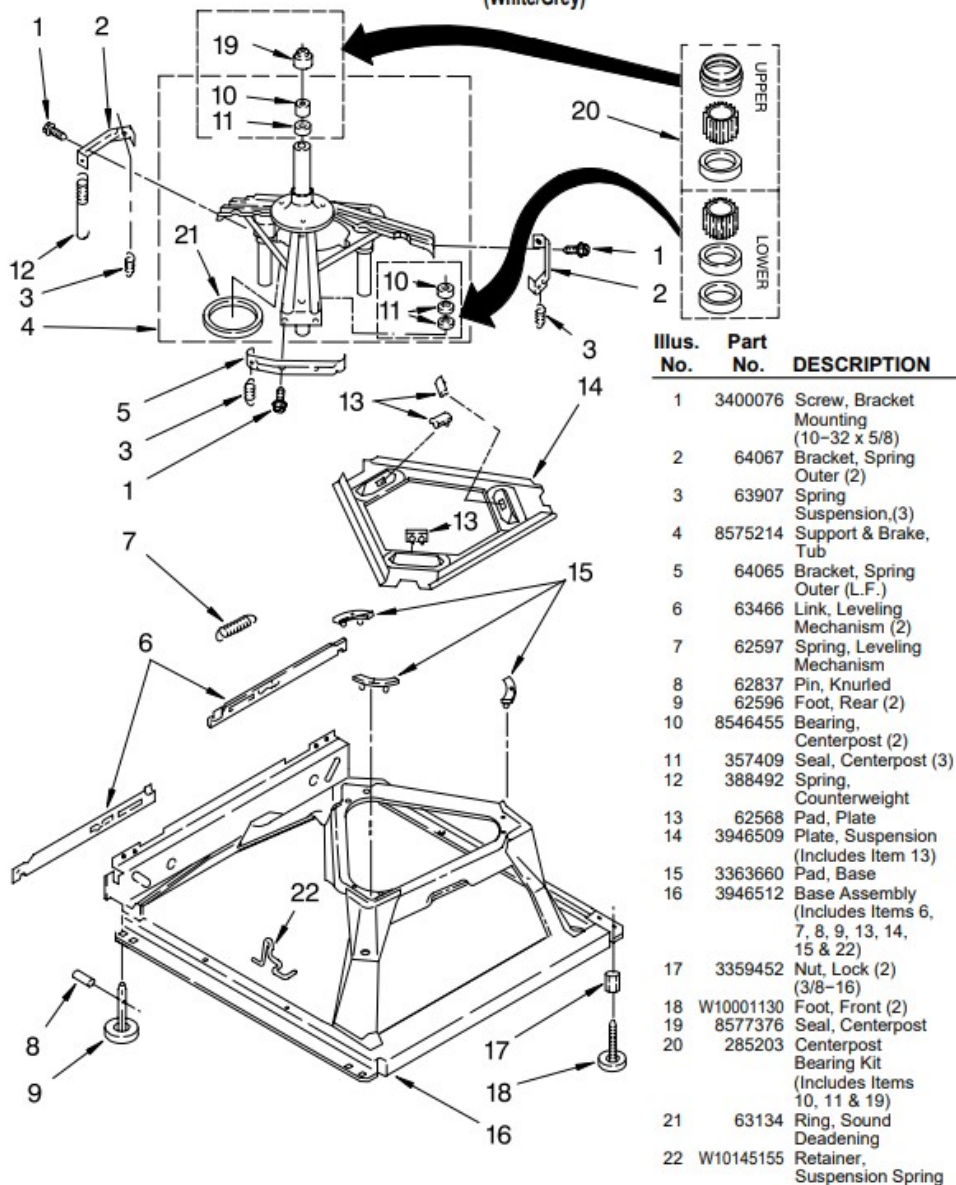

Illus. No.	Part No.	DESCRIPTION
10	3357334	Screw, Gearcase To Base (3)
11	62611	Plate, Motor Mount To Gearcase
12	62691	Grommet, Motor (4)
13	3978849	Coupling, Motor & Isolation
14	8577374	Seal
15	3355454	Clip, Anti-Rattle
16	3400516	Screw
17	W10086010	Retainer, Motor (2)
18	3362089	Shield, Tub To Motor
19	8528157	Motor, Main Drive
20	3952056	Switch, Main Drive Motor
21	8546127	Retainer, Pump (2)
22	3363394	Pump (Complete)
23	3387485	Screw, 10-16 x 5/8
24	8316060	Shield, Motor

## MACHINE BASE PARTS

For Model: 7MMMS0100VW0

(White/Grey)

Illus. No.	Part No.	DESCRIPTION
1	3400076	Screw, Bracket Mounting (10-32 x 5/8)
2	64067	Bracket, Spring Outer (2)
3	63907	Spring Suspension, (3)
4	8575214	Support & Brake, Tub
5	64065	Bracket, Spring Outer (L.F.)
6	63466	Link, Leveling Mechanism (2)
7	62597	Spring, Leveling Mechanism
8	62837	Pin, Knurled
9	62596	Foot, Rear (2)
10	8546455	Bearing, Centerpost (2)
11	357409	Seal, Centerpost (3)
12	388492	Spring, Counterweight
13	62568	Pad, Plate
14	3946509	Plate, Suspension (Includes Item 13)
15	3363660	Pad, Base
16	3946512	Base Assembly (Includes Items 6, 7, 8, 9, 13, 14, 15 & 22)
17	3359452	Nut, Lock (2) (3/8-16)
18	W10001130	Foot, Front (2)
19	8577376	Seal, Centerpost
20	285203	Centerpost Bearing Kit (Includes Items 10, 11 & 19)
21	63134	Ring, Sound Deadening
22	W10145155	Retainer, Suspension Spring