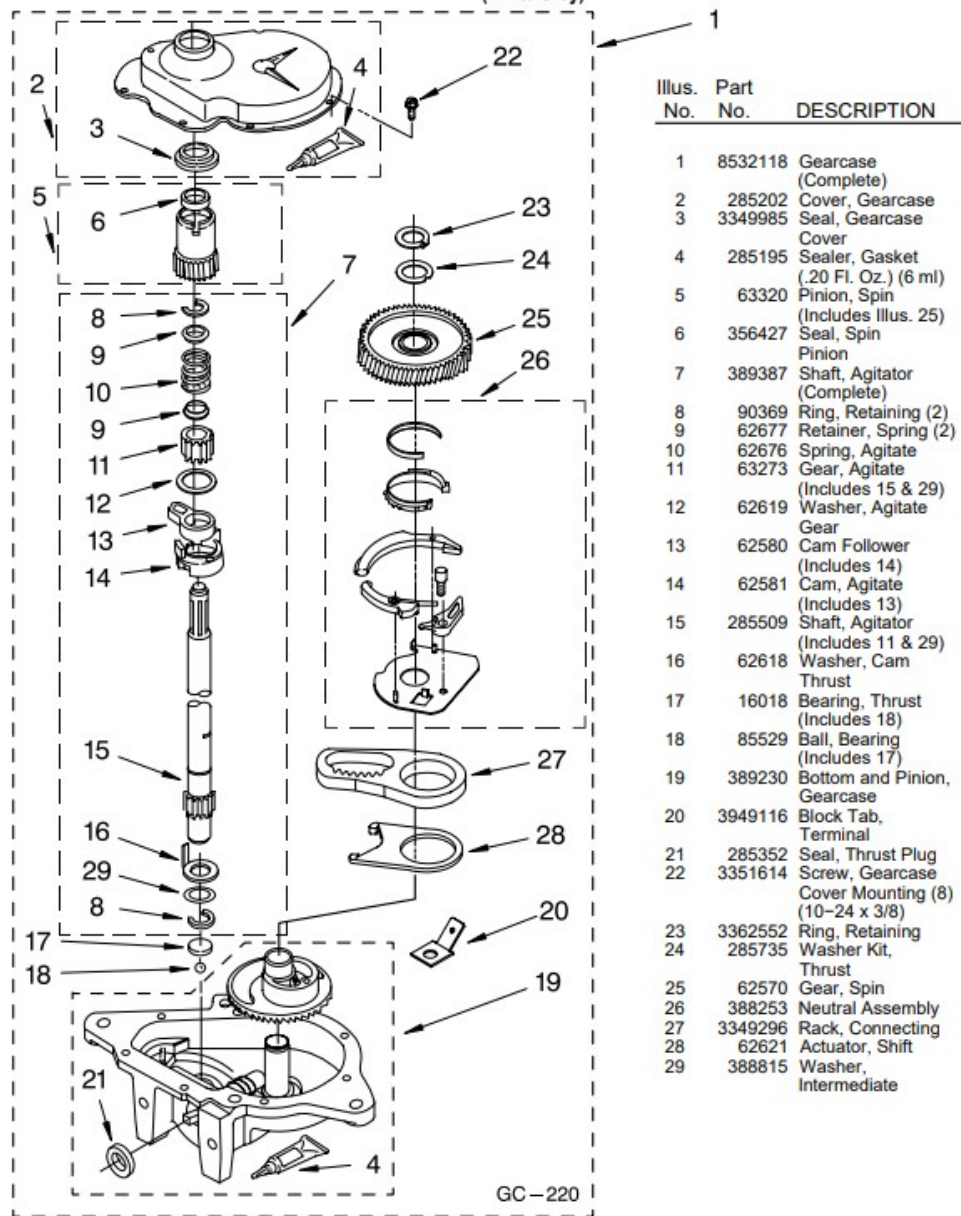

Distribuidor Autorizado

SurteRápido.com

Venta de Refacciones
Electrodomesticas

Lavadora Maytag 7MMMS0100VW0

GEARCASE PARTS

For Model: 7MMMS0100VW0

(White/Grey)

Illus. No.	Part No.	DESCRIPTION
1	8532118	Gearcase (Complete)
2	285202	Cover, Gearcase
3	3349985	Seal, Gearcase Cover
4	285195	Sealer, Gasket (.20 Fl. Oz.) (6 ml)
5	63320	Pinion, Spin (Includes Illus. 25)
6	356427	Seal, Spin Pinion
7	389387	Shaft, Agitator (Complete)
8	90369	Ring, Retaining (2)
9	62677	Retainer, Spring (2)
10	62676	Spring, Agitate
11	63273	Gear, Agitate (Includes 15 & 29)
12	62619	Washer, Agitate Gear
13	62580	Cam Follower (Includes 14)
14	62581	Cam, Agitate (Includes 13)
15	285509	Shaft, Agitator (Includes 11 & 29)
16	62618	Washer, Cam Thrust
17	16018	Bearing, Thrust (Includes 18)
18	85529	Ball, Bearing (Includes 17)
19	389230	Bottom and Pinion, Gearcase
20	3949116	Block Tab, Terminal
21	285352	Seal, Thrust Plug
22	3351614	Screw, Gearcase Cover Mounting (8) (10-24 x 3/8)
23	3362552	Ring, Retaining
24	285735	Washer Kit, Thrust
25	62570	Gear, Spin
26	388253	Neutral Assembly
27	3349296	Rack, Connecting
28	62621	Actuator, Shift
29	388815	Washer, Intermediate