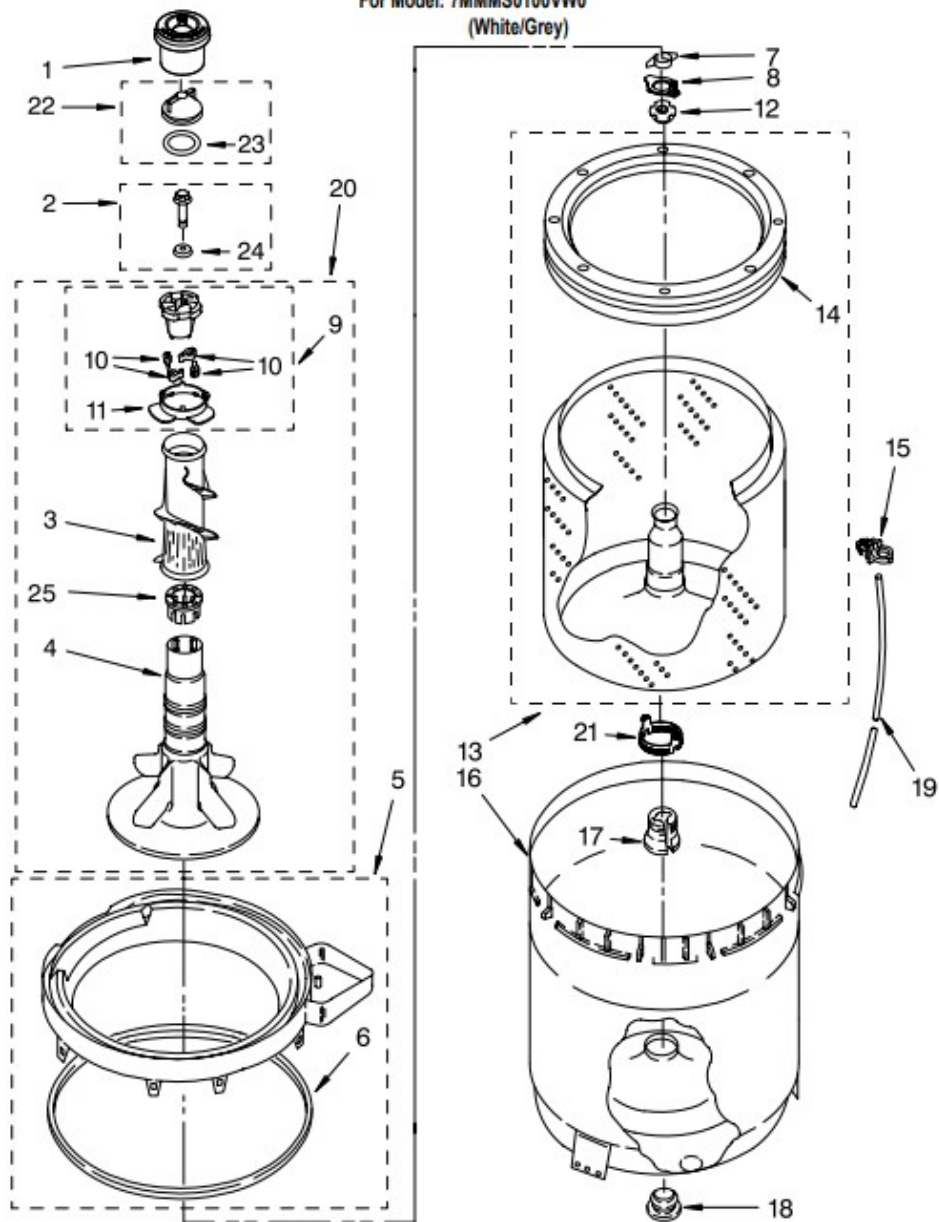

Distribuidor Autorizado

SurteRápido.com

Venta de Refacciones
Electrodomesticas

Lavadora Maytag 7MMMS0100VW0

AGITATOR, BASKET AND TUB PARTS

For Model: 7MMMS0100VW0

(White/Grey)

Distribuidor Autorizado

SurteRápido.com

Venta de Refacciones
Electrodomesticas

Lavadora Maytag 7MMMS0100VW0

AGITATOR, BASKET AND TUB PARTS

For Model: 7MMMS0100VW0

(White/Grey)

Illus.	Part	
No.	No.	DESCRIPTION
1	8565968	Dispenser
2	358237	Screw & Washer (5/16-24 x 1)
3	3349019	Clothes Mover
4	W10110020	Agitator
5	W10093698	Tub Ring & Gasket
6	3976308	Gasket, Tub Ring
7	3354845	Clip, Agitator
8	8543666	Washer-Agitator
9	3363663	Cam, Driven
10	3366877	Dog, Agitator Clutch (4)
11	3363661	Bearing-Driven Cam
12	21366	Nut, Spanner
13	8526016	Basket & Balance Ring
14	387240	Balance Ring
15	2219077	Clip, Pressure Switch Hose
16	63849	Tub
17	389140	Block, Basket Drive
18	383727	Gasket, Centerpost
19	3347780	Hose, Pressure Switch
20	W10093672	Agitator (Complete)
21	8577198	Filter, Lint
22	3354733	Cap, Barrier Compression
23	W10072840	Seal, Inner Cap
24	3949550	Washer
25	3350389	Spacer, Thrust