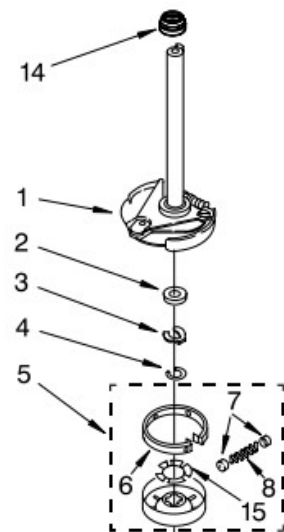

## AGITATOR, BASKET AND TUB PARTS

For Model: 7MMMS0100VW0

(White/Grey)

<b>Illus.</b>	<b>Part</b>	
<b>No.</b>	<b>No.</b>	<b>DESCRIPTION</b>
1	8565968	Dispenser
2	358237	Screw & Washer (5/16-24 x 1)
3	3349019	Clothes Mover
4	W10110020	Agitator
5	W10093698	Tub Ring & Gasket
6	3976308	Gasket, Tub Ring
7	3354845	Clip, Agitator
8	8543666	Washer-Agitator
9	3363663	Cam, Driven
10	3366877	Dog, Agitator Clutch (4)
11	3363661	Bearing-Driven Cam
12	21366	Nut, Spanner
13	8526016	Basket & Balance Ring
14	387240	Balance Ring
15	2219077	Clip, Pressure Switch Hose
16	63849	Tub
17	389140	Block, Basket Drive
18	383727	Gasket, Centerpost
19	3347780	Hose, Pressure Switch
20	W10093672	Agitator (Complete)
21	8577198	Filter, Lint
22	3354733	Cap, Barrier Compression
23	W10072840	Seal, Inner Cap
24	3949550	Washer
25	3350389	Spacer, Thrust

## BRAKE, CLUTCH, GEARCASE, MOTOR AND PUMP PARTS

For Model: 7MMMS0100VW0  
(White/Grey)

Illus. No.	Part No.	DESCRIPTION
1	388952	Brake & Drive Tube (Complete) (Refer to Page 11 For Further Breakdown)
2	63292	Washer, Spin Tube Thrust
3	62697	Ring, Spin Tube Support
4	63283	Ring, Retainer
5	3951311	Clutch (Complete)
6	3951308	Band & Lining, Clutch (Includes Items 7 & 8)
7	62646	Cap, Clutch Spring (2)
8	3946792	Spring, Clutch
9	8532118	Gearcase (Complete) (Refer To Page 12 For Further Breakdown)

Illus. No.	Part No.	DESCRIPTION
10	3357334	Screw, Gearcase To Base (3)
11	62611	Plate, Motor Mount To Gearcase
12	62691	Grommet, Motor (4)
13	3978849	Coupling, Motor & Isolation
14	8577374	Seal
15	3355454	Clip, Anti-Rattle
16	3400516	Screw
17	W10086010	Retainer, Motor (2)
18	3362089	Shield, Tub To Motor
19	8528157	Motor, Main Drive
20	3952056	Switch, Main Drive Motor
21	8546127	Retainer, Pump (2)
22	3363394	Pump (Complete)
23	3387485	Screw, 10-16 x 5/8
24	8316060	Shield, Motor