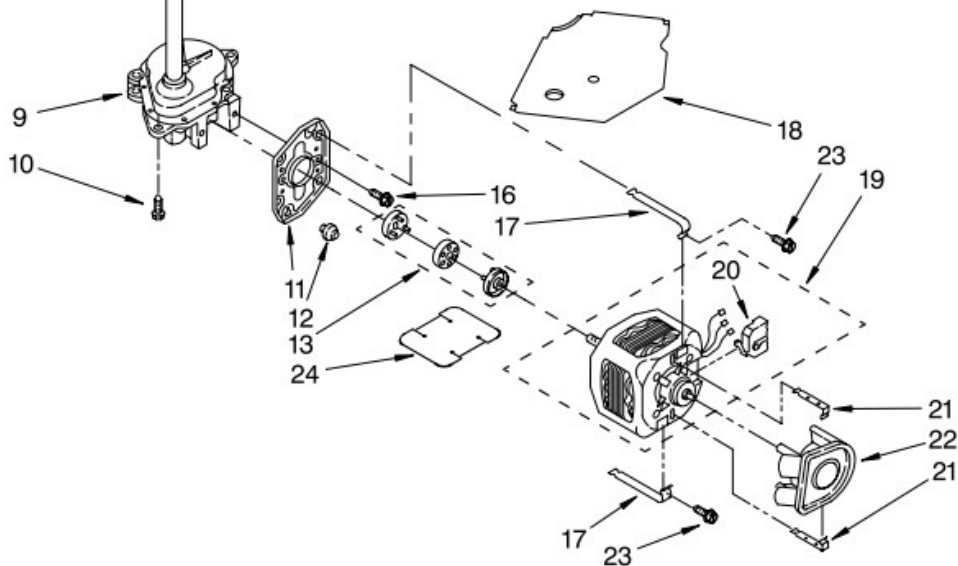

Illus. No.	Part No.	DESCRIPTION
1	388952	Brake & Drive Tube (Complete) (Refer to Page 11 For Further Breakdown)
2	63292	Washer, Spin Tube Thrust
3	62697	Ring, Spin Tube Support
4	63283	Ring, Retainer
5	3951311	Clutch (Complete)
6	3951308	Band & Lining, Clutch (Includes Items 7 & 8)
7	62646	Cap, Clutch Spring (2)
8	3946792	Spring, Clutch
9	8532118	Gearcase (Complete) (Refer To Page 12 For Further Breakdown)

Illus. No.	Part No.	DESCRIPTION
10	3357334	Screw, Gearcase To Base (3)
11	62611	Plate, Motor Mount To Gearcase
12	62691	Grommet, Motor (4)
13	3978849	Coupling, Motor & Isolation
14	8577374	Seal
15	3355454	Clip, Anti-Rattle
16	3400516	Screw
17	W10086010	Retainer, Motor (2)
18	3362089	Shield, Tub To Motor
19	8528157	Motor, Main Drive
20	3952056	Switch, Main Drive Motor
21	8546127	Retainer, Pump (2)
22	3363394	Pump (Complete)
23	3387485	Screw, 10-16 x 5/8
24	8316060	Shield, Motor