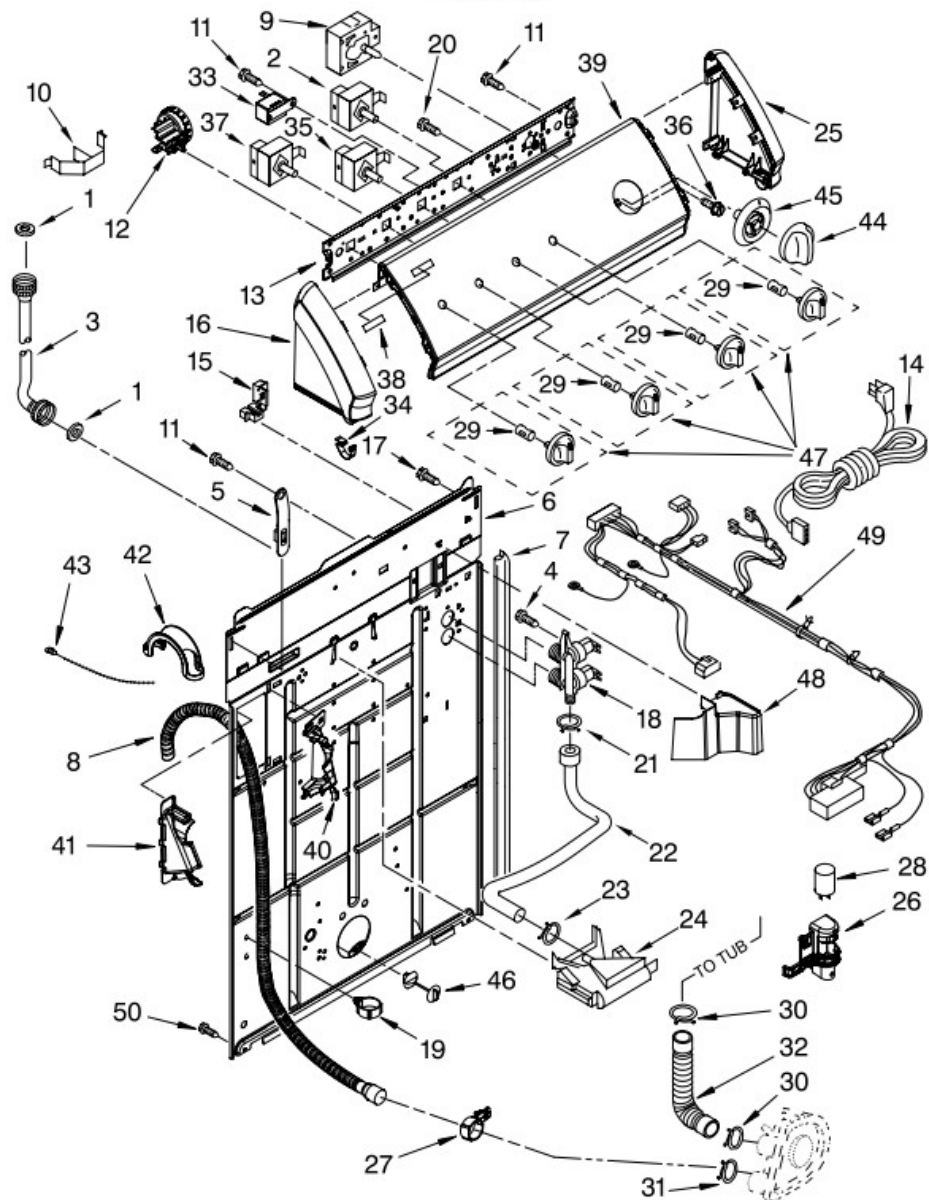

Distribuidor Autorizado

SurteRápido.com

Venta de Refacciones
Electrodomesticas

Lavadora Maytag 7MMMS0100VW0

CONTROLS AND REAR PANEL PARTS

For Model: 7MMMS0100VW0

(White/Grey)

Distribuidor Autorizado

Surte Rápido.com

Venta de Refacciones
Electrodomesticas

Lavadora Maytag 7MMMS0100VW0

CONTROLS AND REAR PANEL PARTS

For Model: 7MMMS0100VW0

(White/Grey)

Illus. No.	Part No.	DESCRIPTION	Illus. No.	Part No.	DESCRIPTION	Illus. No.	Part No.	DESCRIPTION
1	3976300	Washer, Water Inlet Hose (4) (1-1/16 x 5/8)	15	3952821	Strain Relief, Power Cord	33	694419	Buzzer, Mini
2	3949187	Switch, Rotary	16	W10128464	Cap, End (L.H.) (Includes Item 34)	34	W10129041	Clip, Console
3		Hose, Water Inlet (2)	17	3351614	Screw, Ground	35	3949180	Switch, Rotary
	8571377	Blue Coupler	18	3952164	Valve, Water Mixing	36	3400818	Screw, Timer Mounting
	8571378	Red Coupler	19	8541667	Clamp, Hose	37	3950347	Switch, Water Temperature
4	9740848	Screw, 8-18 x 1/2	20	3400073	Screw, Ground	38	W10112569	Badge Assembly
5	8568314	Strap, Console (2)	21	301958	Clamp, Hose	39	W10155427	Panel, Console
6	8318015	Panel, Rear	22	8541607	Hose, Vacuum Break	40	8541669	Bucket, Drain Hose (Left Half)
7	62747	Pad, Rear Panel	23	370450	Clamp, Hose	41	8541658	Bucket, Drain Hose (Right Half)
8	W10122138	Hose, Drain Assembly (Includes items 19 & 27)	24	387606	Break, Vacuum	42	8577378	U-Bend, Drain Hose
9	3951702	Timer, Control (60 Hz.) (Motor Not A Service Part)	25	W10128463	Cap, End (R.H.) (Includes Item 34)	43	3347868	Cable Tie
10	8055003	Clip, Harness & Pressure Hose	26	8318046	Clip, Capacitor	44	3956786	Knob, Timer
11	90767	Screw, 8-18 x 3/8	27	8541668	Clamp, Leg	45	8559524	Dial, Timer
12	8577842	Switch, Water Level	28	8572717	Capacitor, Motor Start	46	8519200	Support, Rear Panel
13	8559504	Bracket, Control	29	8536939	Clip, Knob	47	3956788	Knob, Control
14	W10115689	Cord, Power (Includes Item 15)	30	3363366	Clamp, Hose	48	8314879	Shield, Inlet Valve
			31	8317496	Clamp, Hose	49	W10152822	Harness, Wiring (For Detail See Pages 9 & 10)
			32	3951449	Hose, Pump To Tub (Includes Item 30)	50	62863	Screw, 10-16 x 3/8