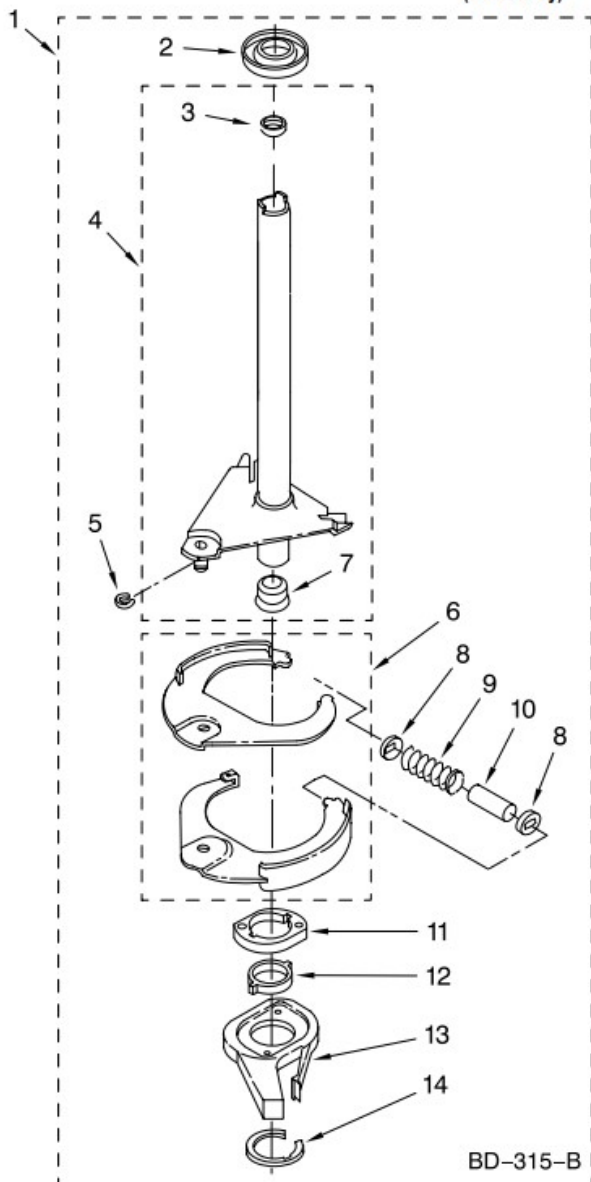

Illus. No.	Part No.	DESCRIPTION
10	3357334	Screw, Gearcase To Base (3)
11	62611	Plate, Motor Mount To Gearcase
12	62691	Grommet, Motor (4)
13	3978849	Coupling, Motor & Isolation
14	8577374	Seal
15	3355454	Clip, Anti-Rattle
16	3400516	Screw
17	W10086010	Retainer, Motor (2)
18	3362089	Shield, Tub To Motor
19	8528157	Motor, Main Drive
20	3952056	Switch, Main Drive Motor
21	8546127	Retainer, Pump (2)
22	3363394	Pump (Complete)
23	3387485	Screw, 10-16 x 5/8
24	8316060	Shield, Motor

## MACHINE BASE PARTS

For Model: 7MMMS0100VW0

(White/Grey)

Illus. No.	Part No.	DESCRIPTION
1	3400076	Screw, Bracket Mounting (10-32 x 5/8)
2	64067	Bracket, Spring Outer (2)
3	63907	Spring Suspension, (3)
4	8575214	Support & Brake, Tub
5	64065	Bracket, Spring Outer (L.F.)
6	63466	Link, Leveling Mechanism (2)
7	62597	Spring, Leveling Mechanism
8	62837	Pin, Knurled
9	62596	Foot, Rear (2)
10	8546455	Bearing, Centerpost (2)
11	357409	Seal, Centerpost (3)
12	388492	Spring, Counterweight
13	62568	Pad, Plate
14	3946509	Plate, Suspension (Includes Item 13)
15	3363660	Pad, Base
16	3946512	Base Assembly (Includes Items 6, 7, 8, 9, 13, 14, 15 & 22)
17	3359452	Nut, Lock (2) (3/8-16)
18	W10001130	Foot, Front (2)
19	8577376	Seal, Centerpost
20	285203	Centerpost Bearing Kit (Includes Items 10, 11 & 19)
21	63134	Ring, Sound Deadening
22	W10145155	Retainer, Suspension Spring

## BRAKE AND DRIVE TUBE PARTS

For Model: 7MMMS0100VW0

(White/Grey)

Illus. No.	Part No.	DESCRIPTION
------------	----------	-------------

1	388952	Brake And Drive Tube (Complete)
2	62658	Ring, Thrust
3	356427	Seal, Drive Tube
4	64027	Tube, Basket Drive (Includes Illus. 3, 4, 5 & 9)
5	64035	Ring, Retaining
6	64232	Shoe, Brake (2)
7	62703	"T" Bearing, Spin Tube
8	3353956	Cap, Brake Spring (2)
9	387806	Spring, Brake
10	3355360	Sleeve, Brake Spring
11	661516	Cam, Brake Release
12	63022	Sleeve, Cam
13	64194	Driver, Brake Cam
14	90368	Ring, Retaining