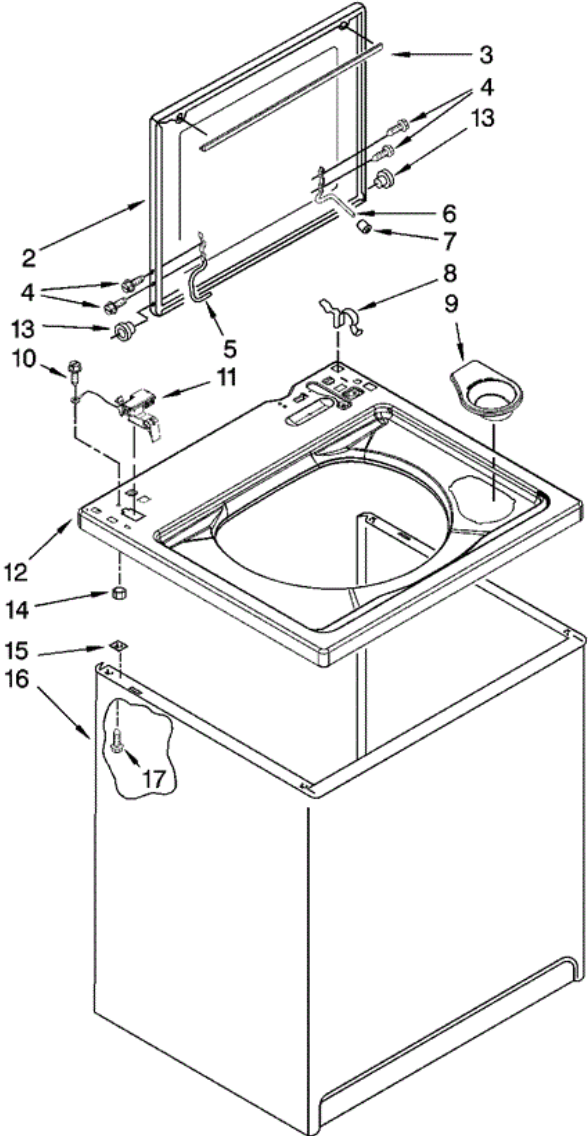

7MMPM0040VQ0 GABINETE

7MMPM0040VQ0 GABINETE

2	W10171568	LID
3	8054939	SEAL, LID
4	W10119828	SCREW, LID HINGE MOUNTING (4)
5	8559336	HINGE, LID (L.H.)
6	54583	HINGE, LID R.H.
7	19119	BUMPER, LID HINGE
8	62780	CLIP, TOP & CABINET & REAR PANEL (2)
9	8565967	DISPENSER, BLEACH
10	3351614	SCREW, GROUND
11	8318084	SWITCH, LID
12	8543488	TOP
13	8319539	BEARING, LID HINGE (2)
14	8533959	NUT, HEX
15	62750	SPACER, CABINET TO TOP (4)
16	63424	CABINET
17	3390631	SCREW 10-16 X 3/8 (4)

Distribuidor Autorizado

SurteRápido.com

Venta de Refacciones
Electrodomesticas

7MPPM0040VQ0 TABLERO

7MMPM0040VQ0 TABLERO

1	3976300	WASHER, WATER INLET HOSE (4) 1-1/16 X 5/8
2	9740848	SCREW, 8-18 X 1/2
3	8571377	HOSE, WATER INLET (2) (BLUE COUPLER)
3	8571378	HOSE, WATER INLET (2) (RED COUPLER)
4	3400073	SCREW, GROUND
5	8568314	STRAP, CONSOLE (2)
6	8318015	PANEL, REAR
7	62747	PAD, REAR PANEL
8	W10122138	DRAIN HOSE ASSEMBLY (INCLUDES ITEMS 17 & 19)
9	W10157978	TIMER, CONTROL (60 HZ.)
10	3351614	SCREW, GROUND
11	90767	SCREW, 8-18 X 3/8
12	8577844	SWITCH, WATER LEVEL
13	8559504	BRACKET, CONTROL
14	W10115689	CORD, POWER
15	3952821	STRAIN RELIEF, POWER CORD
16	W10128464	CAP, END (L.H.) (INCLUDES ITEM 40)
17	8541667	CLAMP, HOSE
18	3952164	VALVE, WATER MIXING
19	8541668	CLAMP, HOSE
20	8318046	CLIP, CAPACITOR
21	301958	CLAMP, HOSE
22	8541607	HOSE, VACUUM BREAK
23	370450	CLAMP, HOSE
24	387606	BREAK, VACUUM
25	W10128463	CAP, END (R.H.) (INCLUDES ITEM 40)
26	8541669	BUCKET, DRAIN HOSE (LEFT HALF)
27	8541658	BUCKET, DRAIN HOSE (RIGHT HALF)
28	8572717	CAPACITOR, MOTOR START
29	8519200	SUPPORT, REAR PANEL
30	3363366	CLAMP, HOSE
31	8317496	CLAMP, HOSE
32	3951449	HOSE, PUMP TO TUB (INCLUDES ITEM 30)