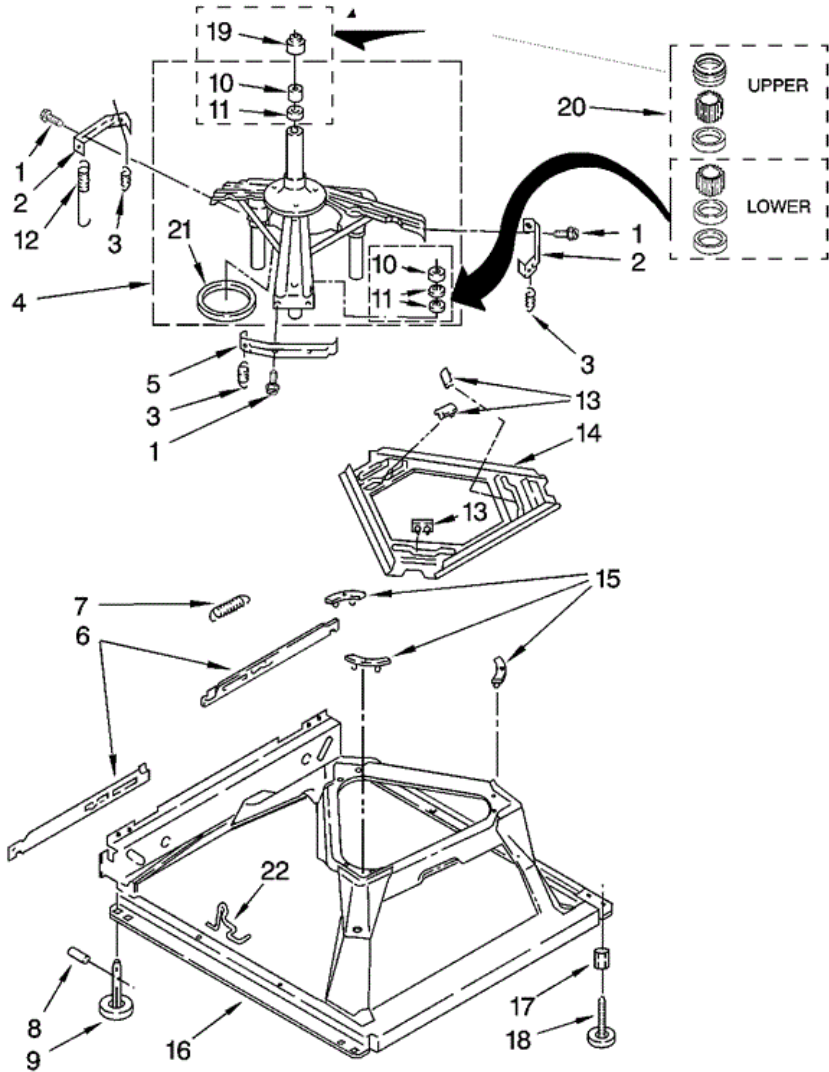

7MMPM0040VQ0 BASE