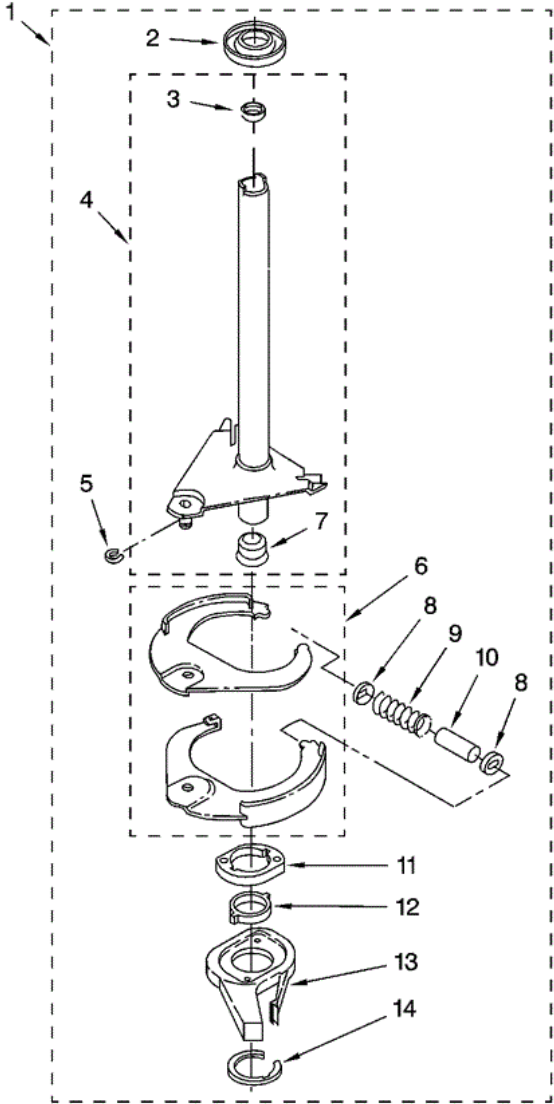

7MMPM0040VQ0 FLECHA HUECA