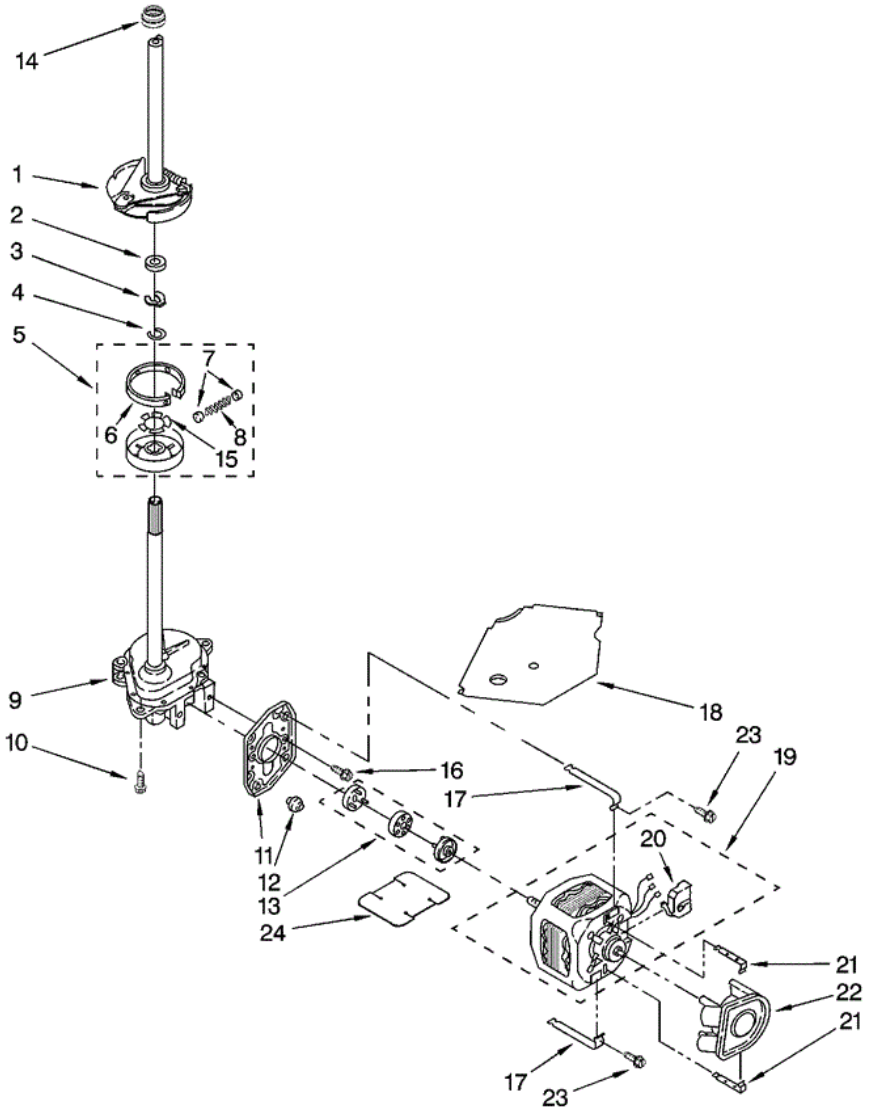

7MMPM0040VQ0 MOTOR