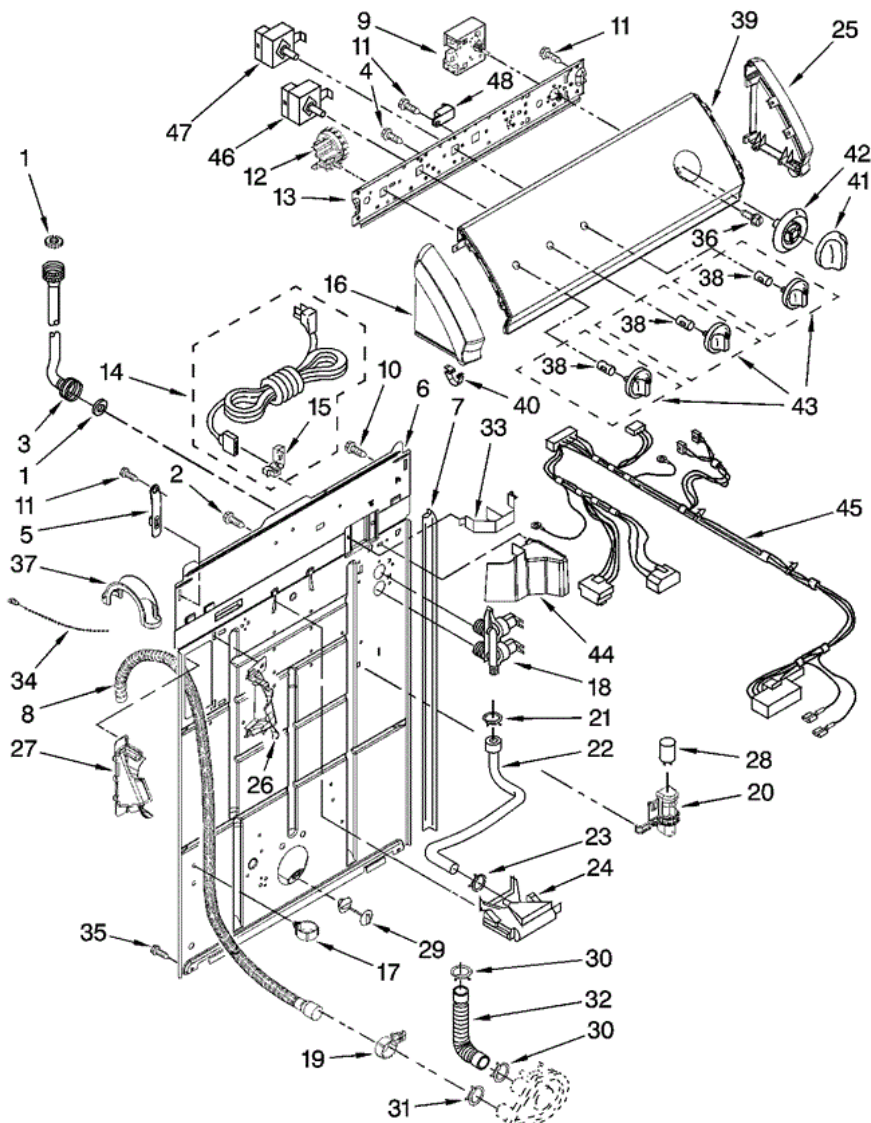

Distribuidor Autorizado

SurteRápido.com

Venta de Refacciones
Electrodomesticas

7MPPM0040VQ0 TABLERO

7MMPM0040VQ0 TABLERO

1	3976300	WASHER, WATER INLET HOSE (4) 1-1/16 X 5/8
2	9740848	SCREW, 8-18 X 1/2
3	8571377	HOSE, WATER INLET (2) (BLUE COUPLER)
3	8571378	HOSE, WATER INLET (2) (RED COUPLER)
4	3400073	SCREW, GROUND
5	8568314	STRAP, CONSOLE (2)
6	8318015	PANEL, REAR
7	62747	PAD, REAR PANEL
8	W10122138	DRAIN HOSE ASSEMBLY (INCLUDES ITEMS 17 & 19)
9	W10157978	TIMER, CONTROL (60 HZ.)
10	3351614	SCREW, GROUND
11	90767	SCREW, 8-18 X 3/8
12	8577844	SWITCH, WATER LEVEL
13	8559504	BRACKET, CONTROL
14	W10115689	CORD, POWER
15	3952821	STRAIN RELIEF, POWER CORD
16	W10128464	CAP, END (L.H.) (INCLUDES ITEM 40)
17	8541667	CLAMP, HOSE
18	3952164	VALVE, WATER MIXING
19	8541668	CLAMP, HOSE
20	8318046	CLIP, CAPACITOR
21	301958	CLAMP, HOSE
22	8541607	HOSE, VACUUM BREAK
23	370450	CLAMP, HOSE
24	387606	BREAK, VACUUM
25	W10128463	CAP, END (R.H.) (INCLUDES ITEM 40)
26	8541669	BUCKET, DRAIN HOSE (LEFT HALF)
27	8541658	BUCKET, DRAIN HOSE (RIGHT HALF)
28	8572717	CAPACITOR, MOTOR START
29	8519200	SUPPORT, REAR PANEL
30	3363366	CLAMP, HOSE
31	8317496	CLAMP, HOSE
32	3951449	HOSE, PUMP TO TUB (INCLUDES ITEM 30)

33	8055003	CLIP, HARNESS & PRESSURE HOSE
34	3347868	CABLE TIE
35	62863	SCREW, 10-16 X 3/8
36	3400818	SCREW, TIMER MOUNTING
37	8577378	U-BEND, DRAIN HOSE
38	8536939	CLIP, KNOB
39	W10155411	PANEL, CONSOLE
40	W10129041	CLIP, CONSOLE
41	3956786	KNOB, TIMER
42	8559524	DIAL, TIMER
43	3956788	KNOB, CONTROL
44	8314879	SHIELD, INLET VALVE
45	W10179467	WIRING HARNESS (FOR DETAIL SEE PAGES 9 & 10)
46	661612	SWITCH, WATER TEMPERATURE
47	3949180	SWITCH, ROTARY
48	694419	BUZZER, MINI