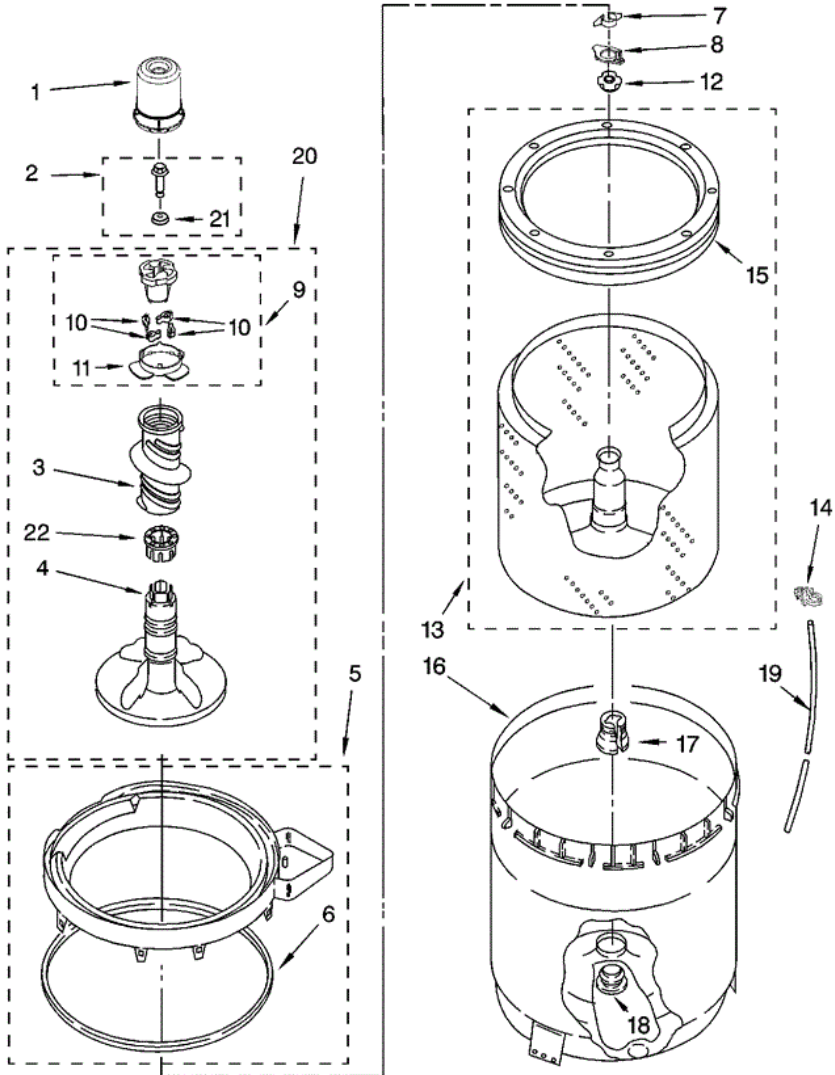

33	8055003	CLIP, HARNESS & PRESSURE HOSE
34	3347868	CABLE TIE
35	62863	SCREW, 10-16 X 3/8
36	3400818	SCREW, TIMER MOUNTING
37	8577378	U-BEND, DRAIN HOSE
38	8536939	CLIP, KNOB
39	W10155411	PANEL, CONSOLE
40	W10129041	CLIP, CONSOLE
41	3956786	KNOB, TIMER
42	8559524	DIAL, TIMER
43	3956788	KNOB, CONTROL
44	8314879	SHIELD, INLET VALVE
45	W10179467	WIRING HARNESS (FOR DETAIL SEE PAGES 9 & 10)
46	661612	SWITCH, WATER TEMPERATURE
47	3949180	SWITCH, ROTARY
48	694419	BUZZER, MINI

7MMPM0040VQ0 TINAS