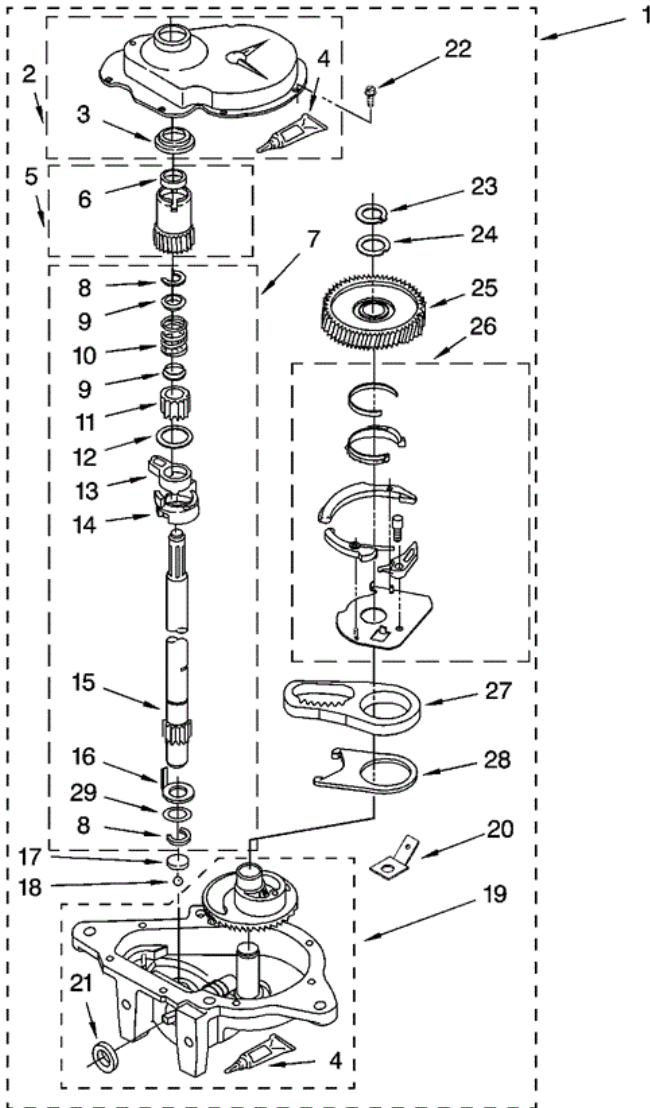

7MMPM0040VQ0 FLECHA HUECA

7MMPM0040VQ0 FLECHA HUECA

1	388952	BRAKE AND DRIVE TUBE (COMPLETE)
2	62658	RING, THRUST
3	356427	SEAL, DRIVE TUBE
4	64027	TUBE, BASKET DRIVE (INCLUDES ILLUS. 3, 4, 5 & 9)
5	64035	RING, RETAINING
6	64232	SHOE, BRAKE (2)
7	62703	``T`` BEARING, SPIN TUBE
8	3353956	CAP, BRAKE SPRING (2)
9	387806	SPRING, BRAKE
10	3355360	SLEEVE, BRAKE SPRING
11	661516	CAM, BRAKE RELEASE
12	63022	SLEEVE, CAM
13	64194	DRIVER, BRAKE CAM
14	90368	RING, RETAINING
NI	285208	LUBRICANT

7MMPM0040VQ0 TRANSMISION

7MMPM0040VQ0 TRANSMISION

1	8532118	GEARCASE (COMPLETE)
2	285202	COVER, GEARCASE
3	3349985	SEAL, GEARCASE COVER
4	285195	SEALER, GASKET (.20 FL. OZ.) (6 ML)
5	63320	PINION, SPIN (INCLUDES ILLUS. 25)
6	356427	SEAL, SPIN PINION
7	389387	SHAFT, AGITATOR (COMPLETE)
8	90369	RING, RETAINING (2)
9	62677	RETAINER, SPRING (2)
10	62676	SPRING, AGITATE
11	63273	GEAR, AGITATE (INCLUDES 15 & 29)
12	62619	WASHER, AGITATE GEAR
13	62580	CAM FOLLOWER (INCLUDES 14)
14	62581	CAM, AGITATE (INCLUDES 13)
15	285509	SHAFT, AGITATOR (INCLUDES 11 & 29)
16	62618	WASHER, CAM THRUST
17	16018	BEARING, THRUST (INCLUDES 18)
18	85529	BALL, BEARING (INCLUDES 17)
19	389230	BOTTOM AND PINION, GEARCASE
20	3949116	BLOCK TAB, TERMINAL
21	285352	SEAL, THRUST PLUG
22	3351614	SCREW, GEARCASE COVER, MOUNTING (8)
23	3362552	RING, RETAINING
24	285735	WASHER KIT, THRUST
25	62570	GEAR, SPIN
26	388253	NEUTRAL ASSEMBLY
27	3349296	RACK, CONNECTING
28	62621	ACTUATOR, SHIFT
29	388815	WASHER, INTERMEDIATE