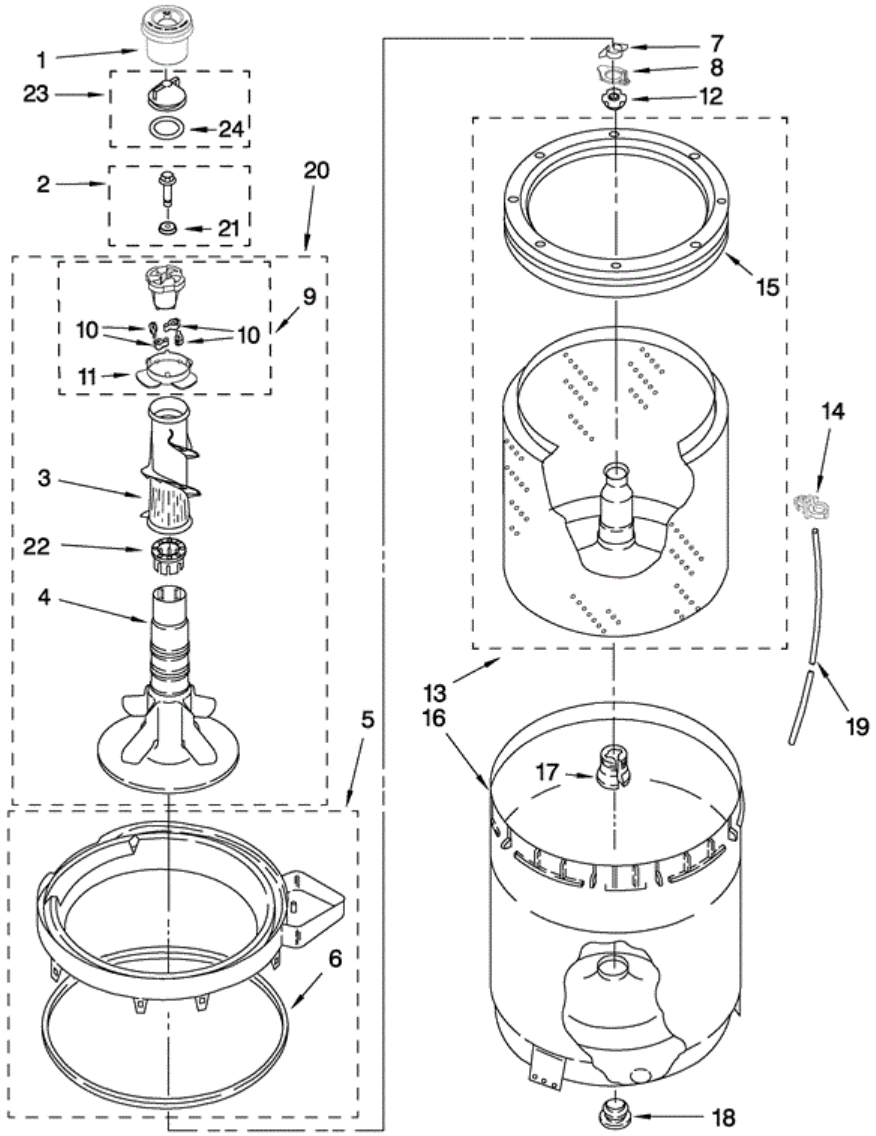

33	8055003	CLIP, HARNESS & PRESSURE HOSE
34	8312709	CLIP, CONSOLE
35	62863	SCREW, 10-16 X 3/8
36	3400818	SCREW, TIMER MOUNTING
37	W10244056	PANEL, CONSOLE (INCLUDES ITEM 42)
38	W10224862	WIRING HARNESS (FOR DETAIL SEE PAGES 9 & 10)
39	661614	SWITCH, WATER TEMPERATURE
40	3949187	SWITCH, ROTARY
41	694419	BUZZER, MINI
42	W10153170	BADGE ASSEMBLY

7MMTS0500WW0 TINAS