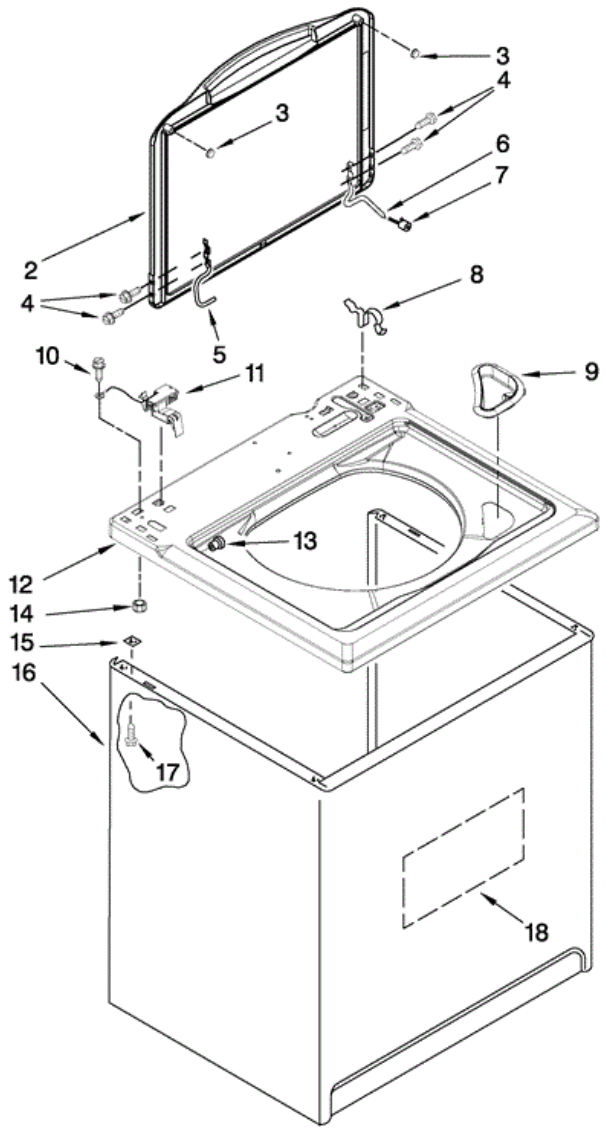

7MMTS0500WW0 GABINETE