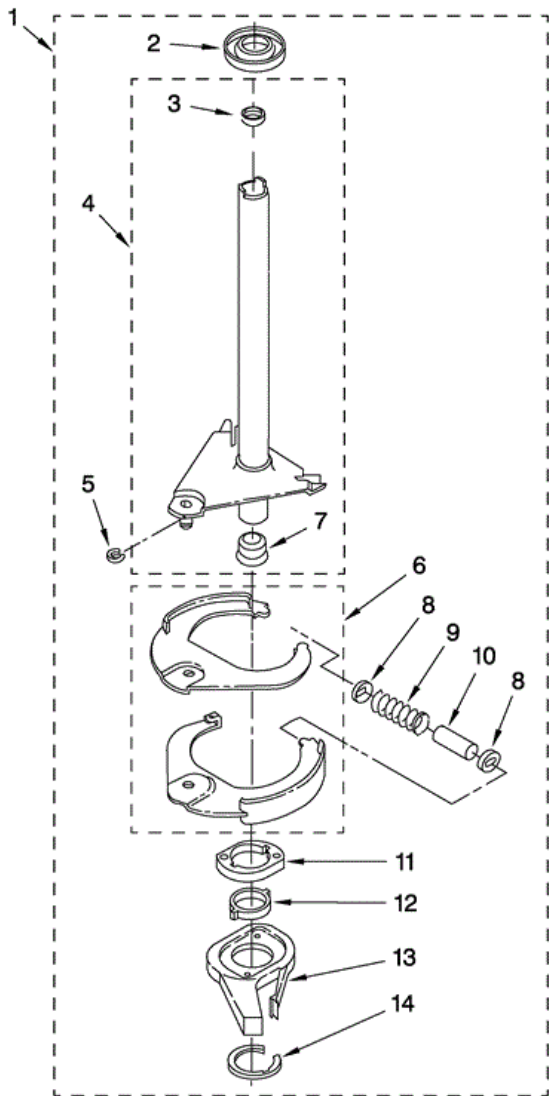

7MMS0500WW0 FLECHA HUECA