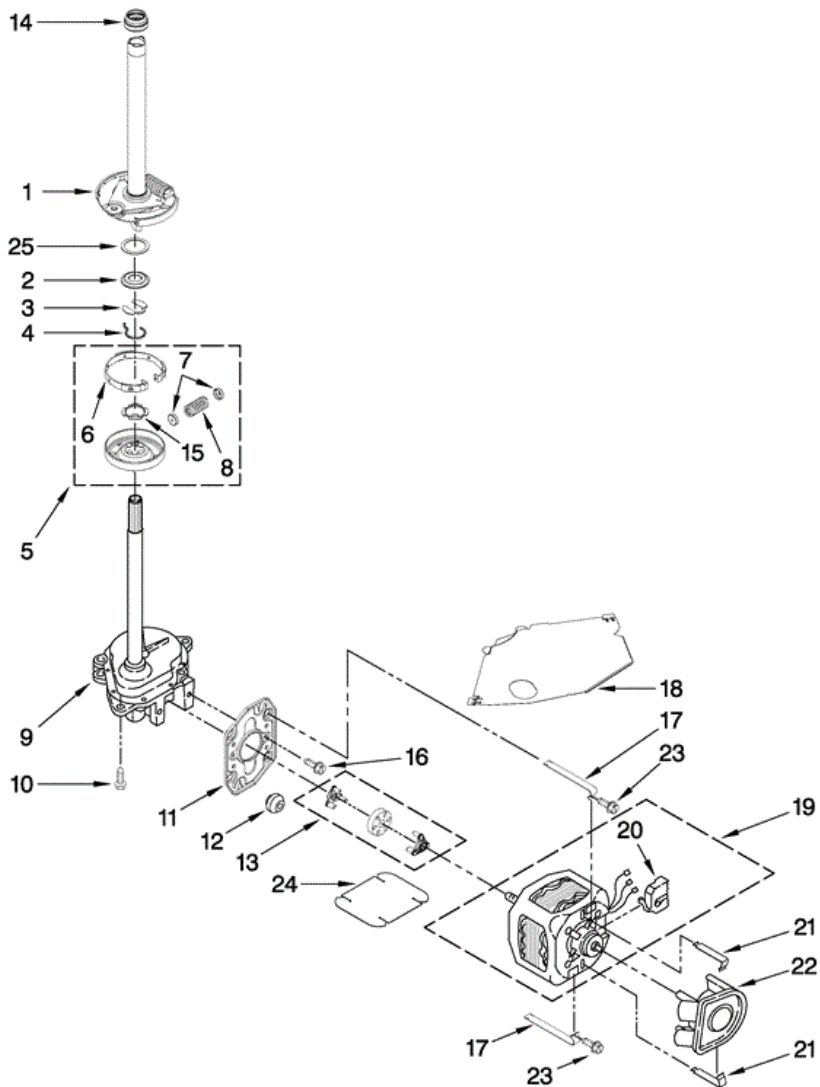

7MMTS0500WW0 MOTOR