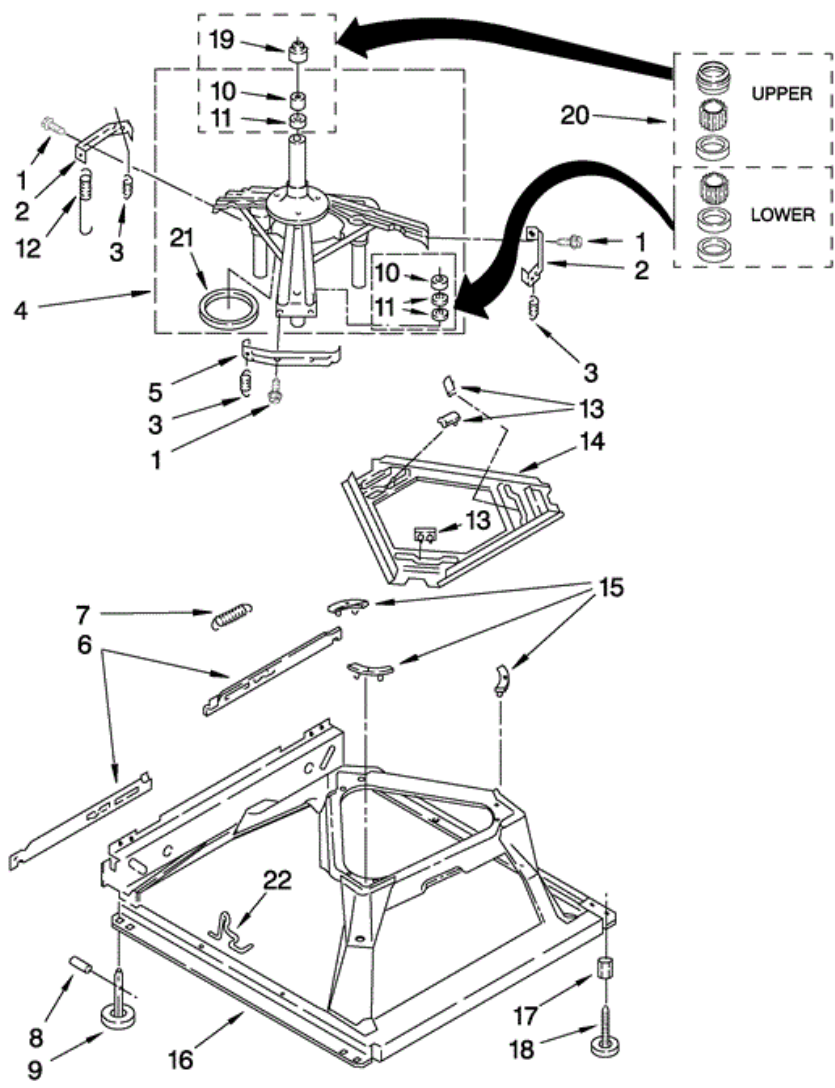

7MMTS0500WW0 BASE