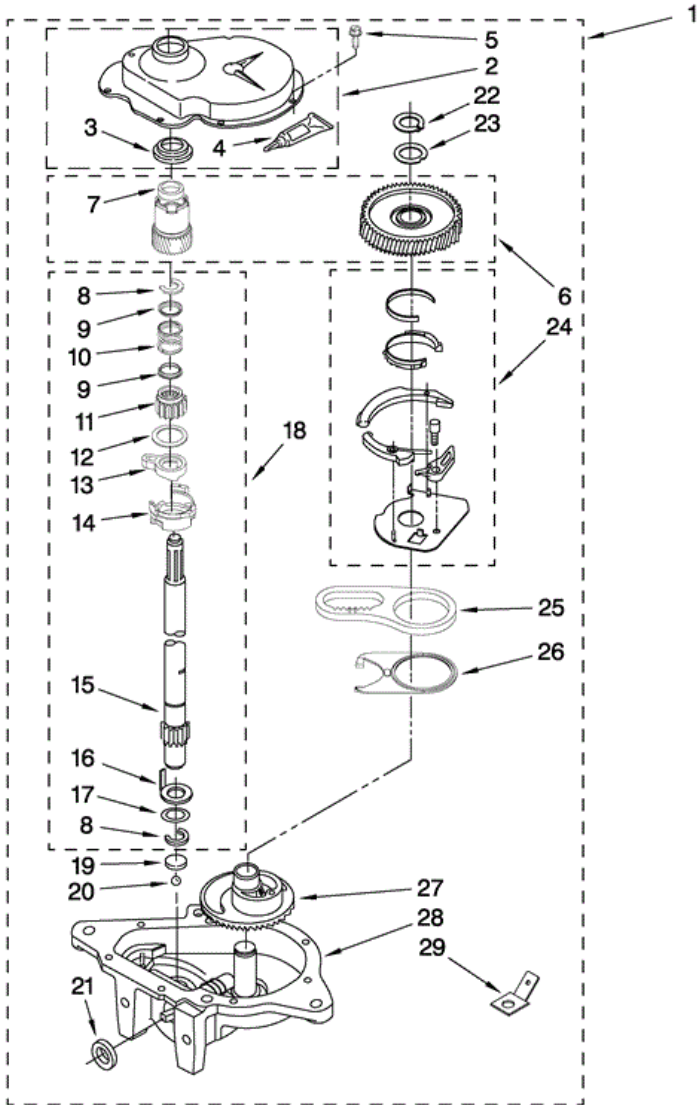

7MMS0500WW0 TRANSMISION