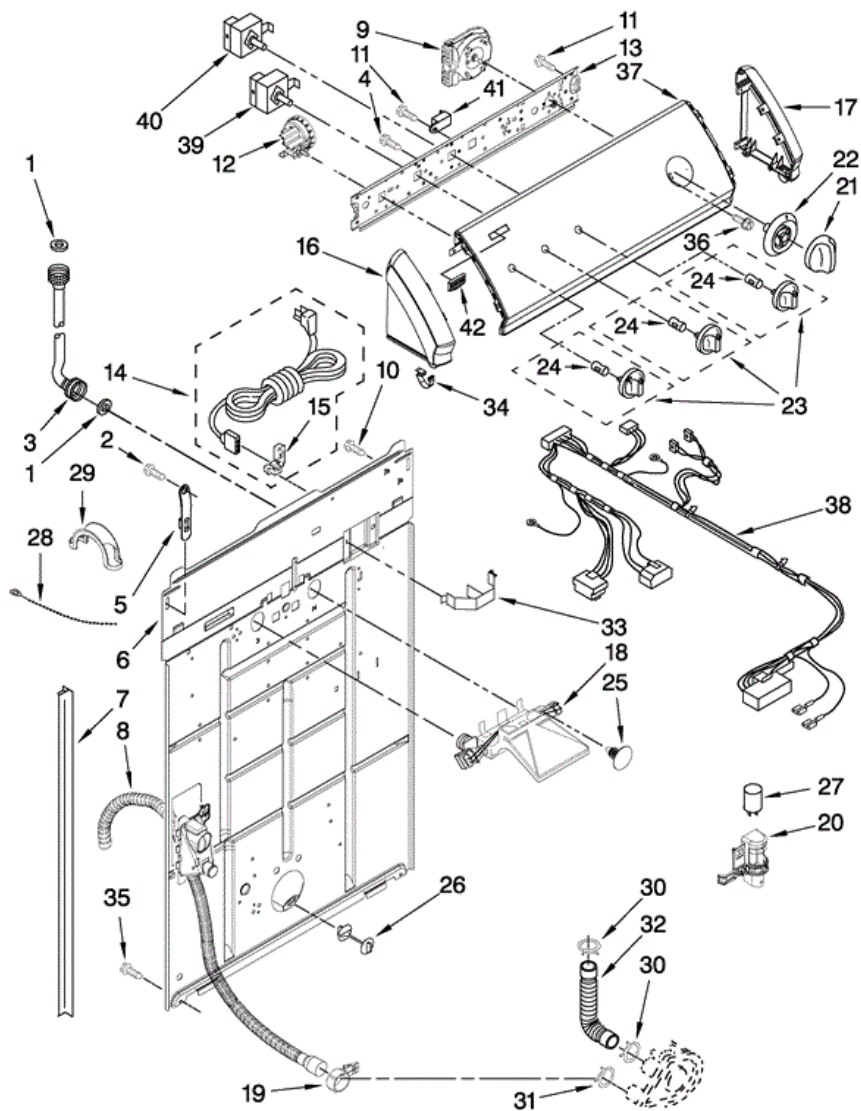

Distribuidor Autorizado

SurteRápido.com

Venta de Refacciones
Electrodomesticas

7MMS0500WW0 TABLERO

7MMTS0500WW0 TABLERO

1	W10242307	WASHER, WATER INLET HOSE (4) (1-1/16 X 5/8)
2	9740848	SCREW, 8-18 X 1/2
3	W10194210	HOSE, WATER INLET (2) (COLD WATER)
3	W10196191	HOSE, WATER INLET (2) (HOT WATER)
4	3400073	SCREW, GROUND
5	8568314	STRAP, CONSOLE (2)
6	W10194450	PANEL, REAR
7	62747	PAD, REAR PANEL
8	W10189267	DRAIN HOSE ASSEMBLY (INCLUDES ITEM 19)
9	8577356	TIMER, CONTROL (60 HZ.)
10	3351614	SCREW, GROUND
11	90767	SCREW, 8-18 X 3/8
12	8577843	SWITCH, WATER LEVEL
13	8559504	BRACKET, CONTROL
14	W10115689	CORD, POWER
15	3952821	STRAIN RELIEF, POWER CORD
16	8559502	CAP, END (L.H.) (INCLUDES ITEM 34)
17	8559501	CAP, END (R.H.) (INCLUDES ITEM 34)
18	W10278652	VALVE, WATER INLET W/VACUUM BREAK
19	8541668	CLAMP, HOSE
20	8318046	CLIP, CAPACITOR
21	3956786	KNOB, TIMER
22	8559524	DIAL, TIMER
23	3956788	KNOB, CONTROL
24	8536939	CLIP, KNOB
25	W10000080	CLIP, PUSH-IN RETAINER
26	8519200	SUPPORT, REAR PANEL
27	8572717	CAPACITOR, MOTOR START
28	3347868	CABLE TIE
29	8577378	U-BEND, DRAIN HOSE
30	3363366	CLAMP, HOSE
31	8317496	CLAMP, HOSE
32	3951449	HOSE, PUMP TO TUB (INCLUDES ITEM 30)

33	8055003	CLIP, HARNESS & PRESSURE HOSE
34	8312709	CLIP, CONSOLE
35	62863	SCREW, 10-16 X 3/8
36	3400818	SCREW, TIMER MOUNTING
37	W10244056	PANEL, CONSOLE (INCLUDES ITEM 42)
38	W10224862	WIRING HARNESS (FOR DETAIL SEE PAGES 9 & 10)
39	661614	SWITCH, WATER TEMPERATURE
40	3949187	SWITCH, ROTARY
41	694419	BUZZER, MINI
42	W10153170	BADGE ASSEMBLY